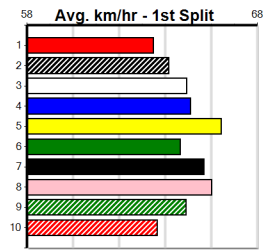

NAGAMBIE GUTTER CLEANING

Distance: 450m, Race Type: Grade 5, Total Prizemoney: $2,925
1st: $1,950, 2nd: $600, 3rd: $300, 4th: $75

Watchdog Tips:

Bet:

Form Box	Wgt	Dist	Track	Date	Time	BON	Margin	1st/2nd (Time)	PIR	Checked	Comment	WR	Split 1	S/P	Grade

1

AWESOME AVENGER [5]

BK Dog May-21 Sire: HOOKED ON SCOTCH Dam: LADY AVENGER
Owner(s): R Oppenhuis
Trainer: George Borg (Maryborough)
Winning Distances: < 300m (0) 300 - 399m (0) 400 - 499m (6) 500 - 599m (3) 600 - 699m (0) > 700m (0)
Winning Weights: 34.0(1) 34.5(3) 34.7(2) 34.8(3)

4th (1)	34.6	525	MEA	R8	18-May-24	30.31	29.96	5.00L WHODAT SHANLYN (29.96)	M/4334	.	.	.	5.16	$9.20	FFA
1st (8)	34.8	545	BAL	R8	22-May-24	31.08	31.08	1.00L DIMORA CRUZ (31.14)	M/5432	.	.	.	6.96	$1.40	X45
4th (4)	34.8	450	BAL	R5	26-May-24	25.24	24.76	3.00L PAT ABILITY (25.04)	M/6666	.	.	.	6.72	$8.20	SH
6th (5)	34.9	545	BAL	R6	31-May-24	31.41	31.02	6.00L CRACKERJACK BOOM	M/7666	.	.	.	7.18	$3.10	S
4th (1)	34.7	515	SAP	R11	15-Jul-24	29.98	29.45	4.50L BEACH BOURBSKI (29.68)	Q/3454	.	.	.	5.39	$1.90	5H
8th (1)	34.4	525	MEA	R5	27-Jul-24	31.12	30.09	8.50L MEPUNGA OLLIE (30.55)	M/6778	.	.	.	5.35	$3.00	5
3rd (7)	34.5	545	BAL	R7	31-Jul-24	31.40	30.95	6.50L SWINDLED (30.95)	M/4446	.	.	SW	6.87	$5.30	S
5th (7)	34.3	525	MEA	R4	10-Aug-24	30.52	29.91	4.75L BEACH BOURBSKI (30.20)	M/3445	.	.	.	5.26	$5.70	5

Last 3 wins NOT included above

1st (1)	34.8	460	WGL	R7	05-Oct-23	26.04	25.69	0.10L GESUNDHEIT (26.04)	S/333	.	.	SW	6.52	$1.10	S
1st (5)	34.7	525	MEA	R10	21-Oct-23	30.06	29.55	1.00L AGENT SPAGHETTI (30.13)	M/1111	.	.	.	5.15	$3.10	X45
1st (4)	34.7	450	BAL	R6	02-May-24	25.30	25.09	0.50L WINKING WILLIE (25.31)	M/447	.	.	W	6.64	$7.20	X45

Box History

Bx	1st	2nd	3rd	4th	5th	6th	7th	8th
1	2			2				1
2	1					1		
3		1						
4	1			3				
5	2					2	1	1
6	1			1				
7		1	1	1				
8	2	1		1				1

Prize Best Starts Trk/Dts APM: $39100.00 FSH 29-9-3-1 0-0-0-0 8094