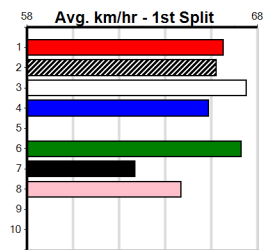

GPP LASER3300

Distance: 450m, Race Type: Mixed 3/4, Total Prizemoney: $3,360
1st: $2,250, 2nd: $690, 3rd: $345, 4th: $75

Watchdog Tips:

Bet:

Table with columns: Form Box, Wgt, Dist, Track, Date, Time, BON, Margin, 1st/2nd (Time), PIR, Checked, Comment, W/R, Split 1, S/P, Grade

SHINY INK [3]
BK Dog Jun-21 Sire: SHIMA SHINE Dam: SLINKY INKY
Owner(s): M Haines
Trainer: James Shaw (Seymour)
Winning Distances: < 300m (0) 300 - 399m (0) 400 - 499m (5) 500 - 599m (1) 600 - 699m (0) > 700m (0)
Winning Weights: 31.1(1) 31.2(3) 31.3(1) 31.8(1)
Race results table with columns: Rank, Dog, Wgt, Dist, Track, Date, Time, BON, Margin, 1st/2nd (Time), PIR, Checked, Comment, W/R, Split 1, S/P, Grade

Box History table for SHINY INK [3]
Table with columns: Bx, 1st, 2nd, 3rd, 4th, 5th, 6th, 7th, 8th
Prize Best: $15925.00
Starts: 25.16(1)-14/3/24
Trk/Dts: 32-6-5-4
APM: 11-5-2-1, 7303

SCHILLACI [4]
BK Dog Jun-21 Sire: HARD STYLE RICO Dam: FLYING HAREEBA
Owner(s): J Talgi
Trainer: Jihad Talgi (Devon Meadows)
Winning Distances: < 300m (0) 300 - 399m (0) 400 - 499m (6) 500 - 599m (6) 600 - 699m (0) > 700m (0)
Winning Weights: 32.4(1) 32.5(1) 32.6(1) 32.7(3) 32.8(2) 33.1(2) 33.2(2)
Race results table with columns: Rank, Dog, Wgt, Dist, Track, Date, Time, BON, Margin, 1st/2nd (Time), PIR, Checked, Comment, W/R, Split 1, S/P, Grade

Box History table for SCHILLACI [4]
Table with columns: Bx, 1st, 2nd, 3rd, 4th, 5th, 6th, 7th, 8th
Prize Best: $1169900.00
Starts: 25.11(5)-19/6/23
Trk/Dts: 2-1-0-1
APM: 231871

TATTOOED [4]
BD Dog Jan-22 Sire: FERNANDO BALE Dam: CALL ME BUBBLES
Owner(s): BEV AND DANIEL (SYN), B Pell, D Pell
Trainer: Anthony Azzopardi (Rowsley)
Winning Distances: < 300m (0) 300 - 399m (0) 400 - 499m (6) 500 - 599m (4) 600 - 699m (0) > 700m (0)
Winning Weights: 31.3(4) 31.5(2) 31.6(1) 31.8(3)
Race results table with columns: Rank, Dog, Wgt, Dist, Track, Date, Time, BON, Margin, 1st/2nd (Time), PIR, Checked, Comment, W/R, Split 1, S/P, Grade

Box History table for TATTOOED [4]
Table with columns: Bx, 1st, 2nd, 3rd, 4th, 5th, 6th, 7th, 8th
Prize Best: $53785.00
Starts: 25.08(8)-18/3/24
Trk/Dts: 29-10-4-7
APM: 3-1-2-0, 18925

BUCK SHINES [4]
BK Dog Apr-22 Sire: SHIMA SHINE Dam: SCOTTISH PRIDE
Owner(s): M Perry
Trainer: Jye Formosa (Heathcote)
Winning Distances: < 300m (0) 300 - 399m (3) 400 - 499m (7) 500 - 599m (1) 600 - 699m (0) > 700m (0)
Winning Weights: 36.2(3) 36.3(1) 36.4(3) 36.5(1) 36.7(2) 37.0(1)
Race results table with columns: Rank, Dog, Wgt, Dist, Track, Date, Time, BON, Margin, 1st/2nd (Time), PIR, Checked, Comment, W/R, Split 1, S/P, Grade

Box History table for BUCK SHINES [4]
Table with columns: Bx, 1st, 2nd, 3rd, 4th, 5th, 6th, 7th, 8th
Prize Best: $21480.00
Starts: 25.33(8)-4/1/24
Trk/Dts: 37-11-4-1
APM: 17-4-3-0, 10899

*** VACANT BOX ***
Sire: Dam:
Owner(s):
Trainer:
Winning Distances: < 300m (0) 300 - 399m (0) 400 - 499m (0) 500 - 599m (0) 600 - 699m (0) > 700m (0)
Winning Weights:

Box History