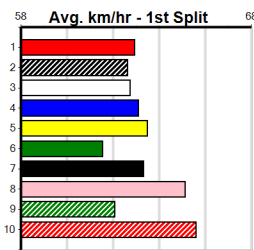

GRV DISTANCE RACING (0-4 WINS)

5

3:22PM

(VIC time)

Distance: 650m, Race Type: Restricted Win, Total Prizemoney: $3,940
1st: $2,640, 2nd: $815, 3rd: $410, 4th: $75

Watchdog Tips:

Bet:

Form Box	Wgt	Dist	Track	Date	Time	BON	Margin	1st/2nd (Time)	PIR	Checked	Comment	WR	Split 1	S/P	Grade

JACKPOT JEWEL [5]

BK Bitch Dec-21 Sire: FERNANDO BALE Dam: ELUSIVE JEWEL
Owner(s): N Beltran Trainer: Wayne Gray (Wendouree)
Winning Distances: < 300m (0) 300 - 399m (0) 400 - 499m (1) 500 - 599m (2) 600 - 699m (1) > 700m (0)
Winning Weights: 27.3(1) 27.5(1) 27.7(1) 28.0(1)

1st (1)	27.5	570	TEM	R4	14-Feb-24	32.65	32.65	3.5L TWO GOOD CHARLIE (32.89)							$1.40 XM5
1st (4)	27.3	660	BEN	R6	23-Feb-24	37.92	37.42	5.00L TIGER NEWLY (38.26)	Q/1111				4.21		$2.10 RWH
4th (2)	27.7	660	BEN	R6	01-Mar-24	38.22	38.00	3.25L UNREAL SPEED (38.00)	M/5444				4.26		$4.10 RWF
3rd (8)	28.7	650	SHP	R13	10-Jun-24	37.62	36.94	1.75L VOSS ALI (37.51)	M/4433				17.49		$3.40 RWH
7th (6)	28.0	660	BAL	R6	17-Jul-24	38.95	38.22	9.00L RAYA STAR (38.32)	M/5444				13.27		$6.50 RWH
3rd (7)	27.6	545	BAL	R8	14-Aug-24	31.63	30.69	7.50L ZODIAC BALE (31.14)	M/6754		SW		7.10		$13.00 S
4th (8)	28.3	660	BAL	R5	21-Aug-24	38.71	38.30	6.00L JAMARRA (38.30)	M/2112				12.90		$3.10 RW
2nd (2)	28.2	650	WBL	R5	29-Aug-24	38.16	37.81	5.50L PIXIE TRIXIE (37.81)	Q/322				17.87		$1.60 RW

Last 3 wins NOT included above

1st (2)	27.7	461	HOB	R1	05-Oct-23	26.17	25.86	4.25L LIGHTNING JEWEL (26.47)	0				5.21		$3.00 6
1st (2)	28.0	595	SAP	R2	24-Dec-23	34.38	34.38	12.00 SANDY BASA (35.16)	Q/1111		SW		9.21		$1.20 RW

Box History

Bx	1st	2nd	3rd	4th	5th	6th	7th	8th
1	1							
2	2	1		1				
3								1
4	1							
5		1				1		
6						1	1	
7		1	1					
8			1	1				

Prize					$13390.00			
Best					37.62(8)-10/6/24			
Starts					15-4-3-2			
Trk/Dts					1-0-0-1			
APM					3874			

JAMARRA [5]

F Dog Sep-21 Sire: ZAMBORA BROCKIE Dam: NORDEGREN
Owner(s): A Debattista Trainer: Aaron Debattista (Toolleen)
Winning Distances: < 300m (0) 300 - 399m (0) 400 - 499m (0) 500 - 599m (1) 600 - 699m (3) > 700m (0)
Winning Weights: 35.8(1) 36.3(1) 36.4(1) 37.1(1)

1st (3)	36.3	650	SHP	R7	08-Jul-24	37.62	37.62	5.50L MAGIC DARK STAR (37.98)	M/3111		SW		17.64		$2.70 RW
4th (2)	36.6	660	BAL	R6	17-Jul-24	38.74	38.22	6.00L RAYA STAR (38.32)	S/8787				13.48		$10.90 RWH
7th (2)	36.7	660	BAL	R6	24-Jul-24	38.93	38.17	11.00 ENGELKE ROAD (38.17)	M/8777				13.52		$11.40 RWF
5th (5)	36.7	730	MEP	R5	31-Jul-24	43.59	43.19	6.00L PAYBACK (43.19)	S/8886				5.36		$15.70 RW
2nd (8)	36.5	600	MEA	R3	10-Aug-24	34.94	34.54	6.00L SHADOWS OF BLUE (34.54)	M/4432				9.36		$3.60 RW
5th (8)	36.7	660	BEN	R6	16-Aug-24	38.46	38.20	3.75L GALACTIC SPARTAN (38.20)	S/8444				4.41		$3.20 RW
1st (4)	36.4	660	BAL	R5	21-Aug-24	38.30	38.30	5.00L GALACTIC SPARTAN (38.65)	S/4421		SW		13.18		$7.20 RW
2nd (6)	36.0	450	SHP	R6	02-Sep-24	25.59	24.79	2.00L ARGYLE AXLE (25.46)	S/886				6.93		$7.00 5

Last 3 wins NOT included above

1st (6)	35.8	595	SAP	R9	04-Sep-23	34.62	33.90	2.75L EDEN'S GIFT (34.82)	S/6631				9.49		$3.10 RW
1st (4)	37.1	650	SHP	R4	20-May-24	37.70	37.70	0.50L FIRE CHAMBER (37.72)	M/2221		SW		17.64		$3.70 RW

Box History

Bx	1st	2nd	3rd	4th	5th	6th	7th	8th
1				1				
2			1	1				1
3	1	1						
4	2	1						
5			2		1			
6	1	2		1	1	1		
7			1					
8		2			1			

Prize					$23680.00			
Best					37.48(3)-11/9/23			
Starts					22-4-6-4			
Trk/Dts					5-2-1-0			
APM					11395