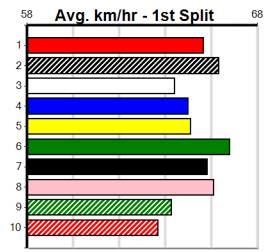

ONE MORE RACE TO GO AFTER THIS

Distance: 450m, Race Type: S/E Veteran, Total Prizemoney: $2,925
1st: $1,950, 2nd: $600, 3rd: $300, 4th: $75

Watchdog Tips:

Bet:

Form Box Wgt Dist Track Date Time BON Margin 1st/2nd (Time) PIR Checked Comment WR Split 1 S/P Grade

APACHE SHOUT [5]
WBD Dog Aug-20 Sire: MY REDEEMER Dam: SHOUT OUT LOUD
Owner(s): BRINDLE (SYN), B Brown, J Wee hee, I Harrington, L Brown, E Bowles
Trainer: Brian Brown (Axeedale)
Winning Distances: < 300m (0) 300 - 399m (0) 400 - 499m (1) 500 - 599m (5) 600 - 699m (4) > 700m (1)
Box History table and Prize Best Starts table included.

WAR TIME NOVELTY [3]
BK Dog May-20 Sire: BELLA INFRARED Dam: AFIRE LOVE
Owner(s): M Crowe
Trainer: Gavin Gledhill (Coomboona)
Winning Distances: < 300m (0) 300 - 399m (1) 400 - 499m (14) 500 - 599m (3) 600 - 699m (0) > 700m (0)
Box History table and Prize Best Starts table included.

CARAJILLO [4]
F Dog Feb-20 Sire: ZAMBORA BROCKIE Dam: SMITTEN
Owner(s): N Darragh
Trainer: Scott Stefanos (Longwood)
Winning Distances: < 300m (0) 300 - 399m (8) 400 - 499m (10) 500 - 599m (0) 600 - 699m (0) > 700m (0)
Box History table and Prize Best Starts table included.

SAVANNAH RIOT [5]
BK Bitch Jul-20 Sire: FERNANDO BALE Dam: BLUE SKY RIOT
Owner(s): S Camden-bermingham
Trainer: Colin Bermingham (Mount Mercer)
Winning Distances: < 300m (0) 300 - 399m (3) 400 - 499m (10) 500 - 599m (4) 600 - 699m (0) > 700m (0)
Box History table and Prize Best Starts table included.

ESPECIAL PIP [5]
RF Bitch Jul-20 Sire: ORSON ALLEN Dam: ANTARCTIC LASS
Owner(s): P Knott
Trainer: Elise Knott (Carnegie)
Winning Distances: < 300m (0) 300 - 399m (13) 400 - 499m (2) 500 - 599m (3) 600 - 699m (0) > 700m (0)
Box History table and Prize Best Starts table included.

1

2

3

4

5