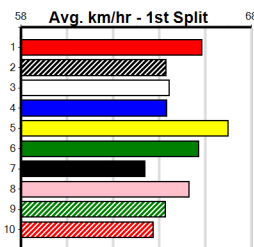

SPORTSBET (1-4 WINS) HT2

8

4:17PM

(VIC time)

Distance: 450m, Race Type: Restricted Win Heat, Total Prizemoney: $2,925
1st: $1,950, 2nd: $600, 3rd: $300, 4th: $75

Watchdog Tips:

Bet:

Form Box	Wgt	Dist	Track	Date	Time	BON	Margin	1st/2nd (Time)	PIR	Checked	Comment	WR	Split 1	S/P	Grade

1

TRESPASSING [5]
RF Dog May-22 **Sire: ASTON DEE BEE** **Dam: APPOINTED** **Trainer: Garry George (Beulah)**
Owner(s): A Tullio
Winning Distances: < 300m (0) 300 - 399m (0) 400 - 499m (3) 500 - 599m (1) 600 - 699m (0) > 700m (0)
Winning Weights: 32.8(1) 32.9(1) 33.0(2)

2nd (1)	32.8	525	MEA	R1	17-Feb-24	30.35	29.53	2.75L EXCAVATION (30.17)	M/3322	.	SW	.	5.20	$3.80	MSF
4th (6)	32.8	525	MEA	R2	24-Feb-24	30.35	29.71	6.00L WARM COCKLES (29.94)	M/3233	.	.	.	5.19	$16.10	MF
1st (2)	32.9	525	MEP	R2	28-Feb-24	30.40	30.05	4.75L INTREPID BALE (30.72)	Q/1111	.	.	.	5.15	$1.20	M
5th (1)	33.1	460	GEL	R7	22-Mar-24	26.21	25.54	5.50L MICHALIS (25.85)	M/443	.	.	.	6.72	$2.90	RWH
7th (7)	33.0	525	MEA	R1	27-Apr-24	30.96	29.69	17.00 ZIPPING KAI (29.82)	M/4877	.	.	.	5.17	$5.80	7
1st (8)	33.0	410	HOR	R2	21-May-24	23.45	23.21	1.00L TALKIN' BLUEY (23.50)	M/22	.	SW	.	10.40	$1.80	7
1st (8)	32.8	410	HOR	R9	28-May-24	23.30	22.94	4.00L MISS ETIQUETTE (23.57)	M/11	.	.	.	10.55	$1.70	6G
1st (4)	33.0	410	HOR	R11	04-Jun-24	23.25	22.97	2.00L HARTLEY BALE (23.38)	Q/43	.	SW	.	10.51	$2.30	5

Last 3 wins NOT included above

Bx	1st	2nd	3rd	4th	5th	6th	7th	8th
1		1			1			
2	1							
3								
4	1							
5								
6		1		1				
7								1
8	2							

Prize Best	$10310.00
Starts	FSH
Trk/Dts	9-4-2-0
APM	0-0-0-0
	4402

2

LEROY'S GIRL [5]
BK Bitch Jan-22 **Sire: MY REDEEMER** **Dam: ZERO COOL** **Trainer: Sean Van taarling (Tallygaroopna)**
Owner(s): R Jack
Winning Distances: < 300m (0) 300 - 399m (0) 400 - 499m (1) 500 - 599m (2) 600 - 699m (0) > 700m (0)
Winning Weights: 24.9(1) 25.4(1) 25.5(1)

3rd (6)	25.5	390	SHP	R9	08-Jul-24	22.46	22.00	4.25L PHIL'S NO ANGEL (22.18)	M/55	.	.	.	8.66	$9.60	X67
7th (8)	25.2	450	SHP	R1	15-Jul-24	26.17	25.34	8.50L CANDYMAN CAN (25.59)	M/37	.	.	.	6.76	$3.10	RW
1st (3)	24.9	500	BEN	R5	20-Jul-24	29.31	28.76	2.00L ASTON ACACIA (29.44)	M/221	.	.	.	7.00	$2.70	7
6th (7)	25.1	525	MEA	R3	27-Jul-24	31.58	30.09	20.00 NEEDFUL (30.21)	M/5776	.	.	.	5.31	$72.50	X67
7th (6)	25.0	525	MEA	R2	03-Aug-24	30.63	29.82	7.00L COLAC KID (30.15)	M/6677	.	.	.	5.24	$107.90	6G
3rd (4)	24.8	525	MEP	R2	21-Aug-24	30.56	29.91	4.75L BOMB LUCA (30.23)	M/3443	.	.	.	5.19	$18.30	X67
1st (1)	25.4	525	MEP	R5	28-Aug-24	30.30	29.95	0.75L PAW PETROV (30.33)	Q/1111	.	.	.	5.17	$10.60	X67
2nd (6)	25.4	525	MEP	R6	04-Sep-24	30.62	30.09	1.5L WHATEVER HE SAID (30.52)	M/4444	.	.	.	5.22	$7.30	5

Last 3 wins NOT included above

1st (4)	25.5	425	BEN	R2	10-Jan-24	24.20	24.10	3.00L PHANTOM BLAZE (24.40)	M/221	.	.	.	6.69	$2.10	T3-M

Bx	1st	2nd	3rd	4th	5th	6th	7th	8th
1	1		2					
2		2	1		1			
3	1		2					
4	1		1	1	1			
5					1	1		
6		1	1	2				1
7					1	1		
8		2		3	2	2		

Prize Best	$11610.00
Starts	25.46(2)-5/4/24
Trk/Dts	33-3-5-8
APM	15-0-2-2
	6644