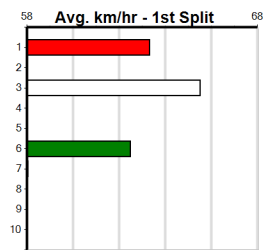

Distance: 450m, Race Type: Maiden, Total Prizemoney: $2,535
1st: $1,680, 2nd: $520, 3rd: $260, 4th: $75

Watchdog Tips: ☐ ☐ ☐ ☐ ☐ **Bet:** ☐

Form Box	Wgt	Dist	Track	Date	Time	BON	Margin	1st/2nd (Time)	PIR	Checked	Comment	W/R	Split 1	S/P	Grade

1

DROP OF INK [M]
BK Bitch Oct-22 Sire: ASTON RUPEE Dam: SLINKY INKY
Owner(s): J Shaw Trainer: James Shaw (Seymour)
Winning Distances: < 300m (0) 300 - 399m (0) 400 - 499m (1) 500 - 599m (0) 600 - 699m (0) > 700m (0)
Winning Weights: 26.8(1)
8th (7) 27.9 525 MEP R1 24-Jul-24 32.09 30.11 21.00 KNURLING (30.62) M/4688 5.34 $23.30 M
4th (2) 27.6 525 MEP R2 31-Jul-24 30.82 29.92 8.00L MEPUNGA ROCKY (30.29) M/5444 5.35 $20.70 M
6th (6) 27.1 525 MEP R2 07-Aug-24 31.30 29.93 12.00 CRUISING JAMIE (30.51) S/4666 5.34 $7.90 M
6th (3) 27.1 525 MEP R2 14-Aug-24 31.22 29.83 13.00 PAW PIERRE (30.35) M/5666 5.24 $64.90 MH
7th (7) 26.9 525 MEP R1 21-Aug-24 31.01 29.91 11.00 MEPUNGA INFRARED (30.27) Q/1477 5.22 $44.70 M
1st (8) 26.8 450 SHP R1 05-Sep-24 26.39 25.41 1.25L LOSE MY NUMBER (26.46) M/221 SW 6.85 $3.00 T3-M

Last 3 wins NOT included above

Box History

Bx	1st	2nd	3rd	4th	5th	6th	7th	8th
1								
2								
3				1				
4						1		
5								
6								
7								
8						1	1	1

Prize Best	$75.00
Starts	26.39(8)-5/9/24
Trk/Dts	6-1-0-0
APM	1-1-0-0
APM	60

2

BOBBY BLUE [M]
BE Dog Mar-23 Sire: FERNANDO BALE Dam: MEPUNGA SPECTRE
Owner(s): M Haines Trainer: James Shaw (Seymour)
Winning Distances: < 300m (0) 300 - 399m (0) 400 - 499m (0) 500 - 599m (0) 600 - 699m (0) > 700m (0)
Winning Weights:
5th (2) 30.5 525 MEP R1 04-Sep-24 31.80 30.09 18.00 ROMANTIC RED (30.61) S/7777 5.62 $8.40 M

Last 3 wins NOT included above

Box History

Bx	1st	2nd	3rd	4th	5th	6th	7th	8th
1								
2					1			
3								
4								
5								
6								
7								
8								

Prize Best	$0.00
Starts	FSH
Trk/Dts	1-0-0-0
APM	0-0-0-0
APM	0

3

TOO COLD [M]
WBK Dog Mar-23 Sire: FERNANDO BALE Dam: MEPUNGA SPECTRE
Owner(s): J Shaw Trainer: James Shaw (Seymour)
Winning Distances: < 300m (0) 300 - 399m (0) 400 - 499m (0) 500 - 599m (0) 600 - 699m (0) > 700m (0)
Winning Weights:
2nd (5) 33.4 450 SHP R1 02-Sep-24 26.22 24.79 4.50L SAMMY SUNG (25.92) M/322 6.74 $15.80 M

Last 3 wins NOT included above

Box History

Bx	1st	2nd	3rd	4th	5th	6th	7th	8th
1								
2								
3								
4								
5		1						
6								
7								
8								

Prize Best	$520.00
Starts	26.22(5)-2/9/24
Trk/Dts	1-0-1-0
APM	1-0-1-0
APM	520

4

GLISTENING [M]
WBK Bitch Dec-22 Sire: BLACK MAGIC OPAL Dam: IMMUNITY
Owner(s): SEE THE DREAM (SYN), S Buccilli, B Buccilli Trainer: Jason Thompson (Pearcedale)
Winning Distances: < 300m (0) 300 - 399m (0) 400 - 499m (0) 500 - 599m (0) 600 - 699m (0) > 700m (0)
Winning Weights:

Last 3 wins NOT included above

Box History

Bx	1st	2nd	3rd	4th	5th	6th	7th	8th
1								
2								
3								
4								
5								
6								
7								
8								

Prize Best	$0
Starts	FSH
Trk/Dts	0-0-0-0
APM	0-0-0-0
APM	0

5

MAGIC FOXY [M]
BE Dog Feb-23 Sire: AUSSIE INFRARED Dam: NEVER DUPLICATED
Owner(s): T Johnson Trainer: Lachlan Scott (Tatura)
Winning Distances: < 300m (0) 300 - 399m (0) 400 - 499m (0) 500 - 599m (0) 600 - 699m (0) > 700m (0)
Winning Weights:

Last 3 wins NOT included above

Box History

Bx	1st	2nd	3rd	4th	5th	6th	7th	8th
1								
2								
3								
4								
5								
6								
7								
8								

Prize Best	$0
Starts	FSH
Trk/Dts	0-0-0-0
APM	0-0-0-0
APM	0