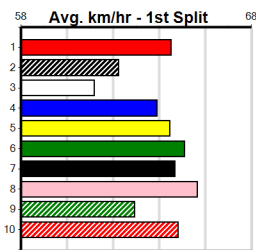

Distance: 450m, Race Type: Mixed 6/7, Total Prizemoney: $2,925
1st: $1,950, 2nd: $600, 3rd: $300, 4th: $75

Watchdog Tips:

Bet:

Form Box	Wgt	Dist	Track	Date	Time	BON	Margin	1st/2nd (Time)	PIR	Checked	Comment	WR	Split 1	S/P	Grade

1

BARRETOS [7]

WBE Dog Nov-22 Sire: AUSSIE INFRARED Dam: POISE
Owner(s): Loganzara (SYN), B Clark, L Okeeffe
Trainer: Matthew Clark (Briagolong)

Winning Distances: < 300m (0) 300 - 399m (0) 400 - 499m (1) 500 - 599m (0) 600 - 699m (0) > 700m (0)

Winning Weights: 28.9(1)

5th (4)	29.1	435	SLE	R1	23-Jun-24	25.93	24.37	14.00	HE'S A ROCK (25.01)	M/655			5.33	$2.10	MH
4th (5)	29.2	435	SLE	R2	30-Jun-24	25.08	24.46	6.50L	ROSCOE BALE (24.64)	S/444			5.40	$6.20	MF
1st (6)	28.9	400	WGL	R1	09-Jul-24	23.17	22.52	1.75L	VIVA LA VIDA (23.28)	M/11			8.44	$2.90	M
3rd (3)	29.2	400	WGL	R2	16-Jul-24	23.17	22.77	4.50L	ASTON SPRITZ (22.87)	M/33			8.73	$6.90	X67
2nd (2)	29.0	400	WGL	R2	23-Jul-24	22.52	22.43	1.5L	ZEUS THUNDERBOLT (22.43)	S/32			8.37	$10.80	X67
2nd (2)	28.5	400	WGL	R3	20-Aug-24	23.13	22.29	2.75L	GRIDLOCKED (22.94)	M/13			8.45	$1.90	7
8th (5)	28.3	460	WGL	R4	27-Aug-24	27.07	26.16	8.50L	XOEL BALE (26.48)	M/487			6.66	$5.60	X67H
2nd (7)	28.4	390	SHP	R10	02-Sep-24	22.32	21.92	6.00L	SHARAPOVA STAR (21.92)	S/22			8.61	$9.20	X67

Last 3 wins NOT included above

Box History

Bx	1st	2nd	3rd	4th	5th	6th	7th	8th
1								
2		2						
3			1					
4					1			
5				1				1
6	1							
7		1						
8								

Prize Best $3855.00
Starts FSTD
Trk/Dts 8-1-3-1
APM 0-0-0-0
3309

2

PAW VERNON (NSW)[6]

BK Dog Dec-22 Sire: BERNARDO Dam: DYNA HARPA
Owner(s): B Wheeler
Trainer: Mark Delbridge (Balliang)

Winning Distances: < 300m (0) 300 - 399m (0) 400 - 499m (2) 500 - 599m (0) 600 - 699m (0) > 700m (0)

Winning Weights: 30.3(1) 30.4(1)

6th (7)	30.2	460	WGL	R1	13-Aug-24	26.82	25.71	12.00	GOOD VIBES ONLY (26.03)	M/333	VO		6.77	$4.50	MH
3rd (5)	30.2	390	SHP	R1	19-Aug-24	22.48	21.94	0.75L	RHOSWEN (22.43)	S/43			8.71	$4.00	M
2nd (2)	30.2	425	BEN	R2	23-Aug-24	24.36	23.83	8.00L	PAW MANTRA (23.83)	S/753			6.82	$4.60	M
3rd (1)	30.4	390	SHP	R1	26-Aug-24	22.52	22.16	1.25L	DARRA RUBY (22.44)	S/43			8.75	$3.30	MH
1st (5)	30.3	460	GEL	R1	30-Aug-24	25.99	25.76	2.00L	INFRA ROCK (26.12)	S/422			6.97	$3.20	M
1st (6)	30.4	450	BAL	R9	04-Sep-24	25.57	25.40	2.50L	WILLOW SKYE (25.73)	Q/211			6.67	$4.60	X67

Last 3 wins NOT included above

Box History

Bx	1st	2nd	3rd	4th	5th	6th	7th	8th
1			1					
2		1						
3								
4								
5	1		1					
6	1							
7						1		
8								

Prize Best $4670.00
Starts FSTD
Trk/Dts 6-2-1-2
APM 0-0-0-0
4670