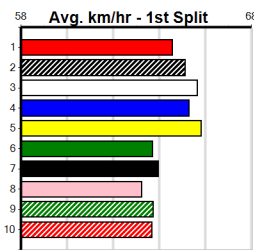

SPORTSBET (1-4 WINS) HT1

Distance: 450m, Race Type: Restricted Win Heat, Total Prizemoney: $2,925
1st: $1,950, 2nd: $600, 3rd: $300, 4th: $75

7
3:57PM

(VIC time)

Watchdog Tips: ☐ ☐ ☐ ☐ ☐ ☐ ☐ ☐ ☐ ☐

Bet:

Form Box	Wgt	Dist	Track	Date	Time	BON	Margin	1st/2nd (Time)	PIR	Checked	Comment	WR	Split 1	S/P	Grade
EXTREME AVENGER [6]															
RBD	Bitch	Sep-22		Sire: TOMMY SHELBY		Dam: AVENGER LASS		Trainer: George Borg (Maryborough)							
Owner(s): R Oppenhuis															
Winning Distances: < 300m (0) 300 - 399m (0) 400 - 499m (2) 500 - 599m (0) 600 - 699m (0) > 700m (0)															
Winning Weights: 25.2(2)															
1st (1)	25.2	450	BAL	R2	22-May-24	25.72	25.22	8.50L WARREGO STORM (26.29)	Q/111	.	.	.	6.55	$6.10	MH
4th (2)	25.3	450	BAL	R2	31-May-24	26.02	24.81	6.00L WHITE OWL (25.63)	Q/113	.	VO	.	6.58	$3.20	MF
ST (-)	24.7	390	BAL		23-Jun-24	22.24		0.50L Trial Cleared	Q/11	.	1of4	.	8.44		ST
1st (3)	25.2	435	SLE	R2	21-Jul-24	24.62	24.29	1.75L DR. LEONI (24.74)	M/111	.	.	.	5.21	$2.60	X67H
8th (4)	25.3	435	SLE	R4	28-Jul-24	26.12	24.46	18.00L RED ED (24.90)	M/355	.	VO	.	5.41	$1.50	X67F
Last 3 wins NOT included above															

Box History								
Bx	1st	2nd	3rd	4th	5th	6th	7th	8th
1	1							
2								
3	1			1				
4								1
5								
6								
7								
8								
Prize Best						$4182.14		
Starts						FSH		
Trk/Dts						4-2-0-0		
APM						0-0-0-0		3090

Form Box	Wgt	Dist	Track	Date	Time	BON	Margin	1st/2nd (Time)	PIR	Checked	Comment	WR	Split 1	S/P	Grade
CITY LIMIT [5]															
BKW	Dog	Jul-22		Sire: OVER LIMIT		Dam: EMERALD CITY		Trainer: Brian Lock (Eaglehawk)							
Owner(s): B Lock															
Winning Distances: < 300m (0) 300 - 399m (0) 400 - 499m (3) 500 - 599m (0) 600 - 699m (0) > 700m (0)															
Winning Weights: 32.5(1) 32.7(1) 33.0(1)															
5th (5)	32.8	425	BEN	R2	10-May-24	24.70	23.72	7.50L HIGHER FORCE (24.18)	M/666	.	.	.	6.84	$11.50	M
1st (4)	33.0	425	BEN	R1	30-Jun-24	24.10	23.61	8.00L DARRA RUBY (24.65)	M/221	.	SW	.	6.69	$2.50	M
1st (2)	32.5	450	SHP	R9	22-Jul-24	25.43	24.95	1.25L CHALUPA BATMAN (25.51)	M/222	.	.	.	6.71	$4.20	X67
1st (3)	32.7	450	SHP	R2	29-Jul-24	25.22	25.09	6.50L CHALUPA BATMAN (25.66)	Q/111	.	.	.	6.55	$3.80	X67
3rd (8)	32.4	500	BEN	R6	09-Aug-24	28.52	28.04	3.75L BRONNELLY STRIKER (28.26)	M/4454	.	.	.	6.75	$5.20	5H
5th (4)	32.4	500	BEN	R4	16-Aug-24	28.79	28.00	5.50L MICKLEJOHN (28.41)	M/356	.	.	.	6.74	$2.60	5
Last 3 wins NOT included above															

Box History								
Bx	1st	2nd	3rd	4th	5th	6th	7th	8th
1								
2	1							
3	1							
4	1				1			
5					1			
6								
7								
8			1					
Prize Best						$5925.00		
Starts						25.22(3)-29/7/24		
Trk/Dts						6-3-0-1		
APM						2-2-0-0		4473