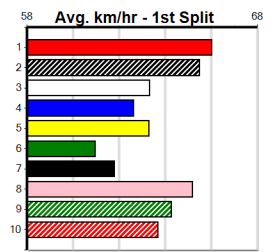

SPORTSBET (1-4 WINS) HT3

9

4:37PM

(VIC time)

Distance: 450m, Race Type: Restricted Win Heat, Total Prizemoney: $2,925
1st: $1,950, 2nd: $600, 3rd: $300, 4th: $75

Watchdog Tips:

Bet: