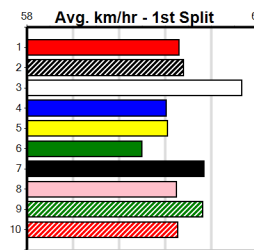

MMS ACCESS

Distance: 450m, Race Type: Grade 5, Total Prizemoney: $2,925
1st: $1,950, 2nd: $600, 3rd: $300, 4th: $75

Watchdog Tips:

Bet:

Table with columns: Form Box, Wgt, Dist, Track, Date, Time, BON, Margin, 1st/2nd (Time), PIR, Checked, Comment, WR, Split 1, S/P, Grade

PRETTY PANAMA [5]
BK Bitch Dec-21 Sire: SUPERIOR PANAMA Dam: GEMILLY
Owner(s): Over The Bridge (SYN), D Woolgar, D Woolgar, C Woolgar, D Spence, P Coughlin, B Crosby
Trainer: Allan Meyer (Hoppers Crossing)
Winning Distances: < 300m (0) 300 - 399m (3) 400 - 499m (3) 500 - 599m (0) 600 - 699m (0) > 700m (0)
Winning Weights: 27.4(1) 27.6(1) 27.8(1) 28.0(2) 28.5(1)
Box History table and Prize Best Starts Trk/Dts APM

OVER ACHIEVER [5]
BK Dog Sep-21 Sire: FERNANDO BALE Dam: BRYLEE
Owner(s): M Morrissey
Trainer: Cindy Morrissey (Junortoun)
Winning Distances: < 300m (0) 300 - 399m (0) 400 - 499m (4) 500 - 599m (1) 600 - 699m (0) > 700m (0)
Winning Weights: 31.5(1) 32.0(1) 32.1(1) 32.6(1) 32.8(1)
Box History table and Prize Best Starts Trk/Dts APM

GIZMO'S GIRL [5]
BD Bitch Aug-21 Sire: HARD STYLE RICO Dam: FAUN FLAME
Owner(s): CCL (SYN), C Jackson, C Taylor, L Taylor
Trainer: Cameron Taylor (Neilborough)
Winning Distances: < 300m (0) 300 - 399m (5) 400 - 499m (0) 500 - 599m (0) 600 - 699m (0) > 700m (0)
Winning Weights: 28.6(1) 28.9(1) 29.2(2) 29.6(1)
Box History table and Prize Best Starts Trk/Dts APM

ASTON WESTERN (NSW)[5]
BK Dog Feb-22 Sire: AUSSIE INFRARED Dam: FANTASTIC DOTTY
Owner(s): M Mallia
Trainer: Michelle Mallia (Avalon)
Winning Distances: < 300m (0) 300 - 399m (2) 400 - 499m (8) 500 - 599m (0) 600 - 699m (0) > 700m (0)
Winning Weights: 32.8(1) 33.3(2) 33.4(2) 33.7(2) 33.8(1) 33.9(1) 34.0(1)
Box History table and Prize Best Starts Trk/Dts APM

SONIC TROOPER [5]
BK Dog Feb-21 Sire: HOOKSY Dam: MOMENT BY MAREE
Owner(s): K Collyer
Trainer: Nicole Lummas (Wangaratta Sout)
Winning Distances: < 300m (0) 300 - 399m (1) 400 - 499m (2) 500 - 599m (2) 600 - 699m (0) > 700m (0)
Winning Weights: 31.5(1) 31.8(1) 32.1(1) 32.4(2)
Box History table and Prize Best Starts Trk/Dts APM

1

2

3

4

5