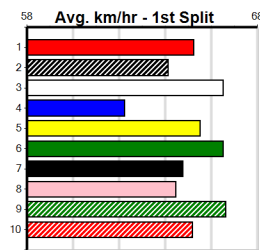

BYERS ELECTRICAL

Distance: 390m, Race Type: Grade 5, Total Prizemoney: $2,925
1st: $1,950, 2nd: $600, 3rd: $300, 4th: $75

Watchdog Tips:

Bet:

Form Box Wgt Dist Track Date Time BON Margin 1st/2nd (Time) PIR Checked Comment W/R Split 1 S/P Grade

PROPERTY MOGUL [5]
BK Bitch Jun-21
Sire: ASTON DEE BEE Dam: ACOUSTIC LEE
Trainer: Noel Walsh (Tullamarine)
Winning Distances: < 300m (0) 300 - 399m (0) 400 - 499m (9) 500 - 599m (3) 600 - 699m (0) > 700m (0)
Winning Weights: 26.7(1) 26.9(1) 27.0(1) 27.2(2) 27.3(4) 27.4(1) 27.5(2)
Box History table and Prize Best Starts table included.

TONIC'S GIRL [5]
BK Bitch Feb-21
Sire: MY REDEEMER Dam: GUNAI GOSSIP
Trainer: George Kantzidis (Woodstock)
Winning Distances: < 300m (0) 300 - 399m (6) 400 - 499m (4) 500 - 599m (0) 600 - 699m (0) > 700m (0)
Winning Weights: 24.8(1) 25.0(1) 25.2(1) 25.7(1) 25.8(1) 25.9(1) 26.2(3) 26.5(1)
Box History table and Prize Best Starts table included.

TROPIC MAN [5]
BK Dog Apr-22
Sire: SHIMA SHINE Dam: SCOTTISH PRIDE
Trainer: Jye Formosa (Heathcote)
Winning Distances: < 300m (0) 300 - 399m (6) 400 - 499m (1) 500 - 599m (0) 600 - 699m (0) > 700m (0)
Winning Weights: 39.2(1) 39.6(1) 39.7(2) 39.8(2) 40.1(1)
Box History table and Prize Best Starts table included.

HALEIGH VELLA [5]
BK Bitch Nov-21
Sire: SHIMA SHINE Dam: IT'S A DIVA
Trainer: Peter Bartlett (Bamawm)
Winning Distances: < 300m (0) 300 - 399m (7) 400 - 499m (5) 500 - 599m (0) 600 - 699m (0) > 700m (0)
Winning Weights: 28.0(1) 28.6(1) 29.3(1) 29.4(1) 29.5(2) 29.6(1) 29.7(3) 29.8(1) 30.1(1)
Box History table and Prize Best Starts table included.

PHIL'S NO ANGEL [5]
BK Dog Mar-22
Sire: ASTON DUKE Dam: STARLIGHT JILL
Trainer: Thomas Wark (Rushworth)
Winning Distances: < 300m (0) 300 - 399m (1) 400 - 499m (2) 500 - 599m (0) 600 - 699m (0) > 700m (0)
Winning Weights: 30.1(1) 30.5(2)
Box History table and Prize Best Starts table included.

1

2

3

4

5