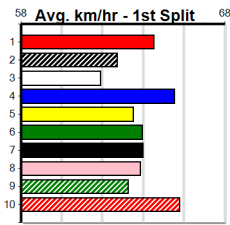

THR33 SERIES FINAL

Distance: 515m, Race Type: Grade 5 Final, Total Prizemoney: $3,875
1st: $2,600, 2nd: $800, 3rd: $400, 4th: $75

9

9:35PM

(VIC time)

Watchdog Tips: 0 0 0 0 **Bet:** .