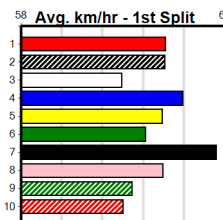

ALDERBROOK PLUMBING

Distance: 515m, Race Type: Grade 5, Total Prizemoney: $3,340
1st: $2,230, 2nd: $690, 3rd: $345, 4th: $75

Watchdog Tips: 0 0 0 0 Bet:

Main table containing race details for 10 races (1-10), including horse names, trainers, owners, and winning boxes.