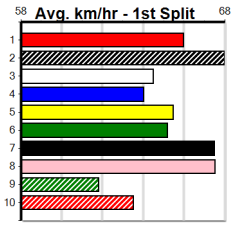

TOONGABBIE LODGE

Distance: 515m, Race Type: Mixed 4/5, Total Prizemoney: $3,875
1st: $2,600, 2nd: $800, 3rd: $400, 4th: $75

7

8:49PM

(VIC time)

Watchdog Tips: 0 0 0 0 **Bet:** .