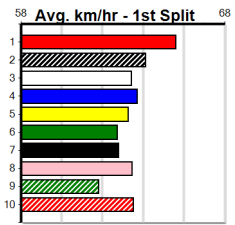

DOG LOTTO COMING IN OCTOBER

12

10:35PM

(VIC time)

Distance: 515m, Race Type: Grade 5, Total Prizemoney: $3,340
1st: $2,230, 2nd: $690, 3rd: $345, 4th: $75

Watchdog Tips: **0 0 0 0** Bet: .