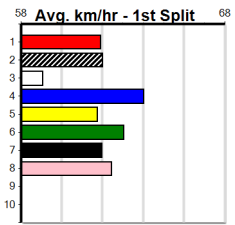

Sandown (SAP)

PHOTO MAN AT STUD (0-2 WINS)(300+ RA

Distance: 595m, Race Type: Restricted Win, Total Prizemoney: \$3,940
1st: \$2,640, 2nd: \$815, 3rd: \$410, 4th: \$75

2

7:07PM

(VIC time)

Watchdog Tips:

0 0 0 0