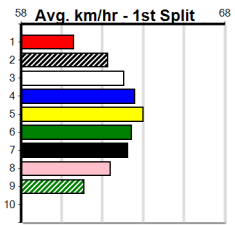

SPORTSBET HT2

Distance: 515m, Race Type: Mixed 6/7 Heat, Total Prizemoney: $3,340
1st: $2,230, 2nd: $690, 3rd: $345, 4th: $75

5

8:09PM
(VIC time)

Watchdog Tips: 0 0 0 0

Bet: .