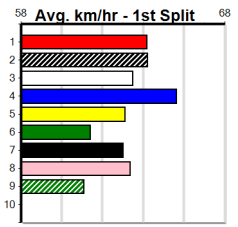

Distance: 515m, Race Type: Mixed 6/7 Heat, Total Prizemoney: $3,340
1st: $2,230, 2nd: $690, 3rd: $345, 4th: $75

4

7:51PM

(VIC time)

Watchdog Tips: **0** **0** **0** **0** Bet: .