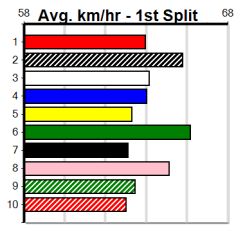

BOOK NOW FOR GRAND FINAL EVE

11

10:15PM

(VIC time)

Distance: 515m, Race Type: Grade 5, Total Prizemoney: $3,340
1st: $2,230, 2nd: $690, 3rd: $345, 4th: $75

Watchdog Tips: 0 0 0 0 Bet:

Main race card table with columns for race number, horse name, trainer, jockey, weight, distance, track, date, time, BON, Margin, 1st/2nd (Time), PIR, Checked, Comment, W/R, Split 1, S/P, Grade, and Winning Boxes.