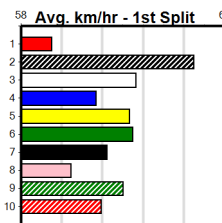

Distance	Grade	Avg. Time
515m	Mixed 4/5	29.63
515m	Grade 5	29.84
515m	Mixed 6/7 Heat	29.88
515m	Grade 5 Final	29.91
515m	Maiden	30.03
595m	Restricted Win	34.75
715m	Grade 5	42.08

Track Record:

Distance	Time	Greyhound	Date Set
515m	28.790	ASTON RUPEE	09-Sep-21
595m	33.562	COLLINDA PATTY	15-Aug-21
715m	41.157	HERE'S TEARS	30-Jan-20

Download Now

Mobile Form Guide

Sandown

TRACK INFO

Track Circumference: 443m
 Inside Top Turn: 92m
 Track Width: 76m
 Inside Home Turn: 92m

Distance: 515m, Race Type: Maiden, Total Prizemoney: \$2,860
1st: \$1,900, 2nd: \$590, 3rd: \$295, 4th: \$75