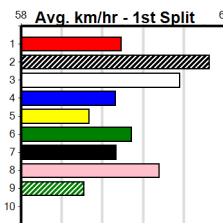

6

8:31PM

(VIC time)

Watchdog Tips:

0 0 0 0

Bet: