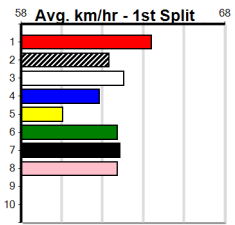

Sandown (SAP)

SANDOWN VET CLINIC (0-2 WINS)(300+ R

Distance: 595m, Race Type: Restricted Win, Total Prizemoney: \$3,940
1st: \$2,640, 2nd: \$815, 3rd: \$410, 4th: \$75

3

7:29PM

(VIC time)

Watchdog Tips:

0 0 0 0