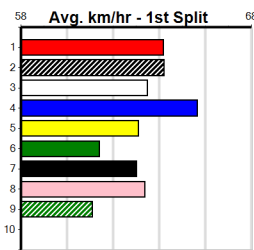

4

7:51PM

(VIC time)

Distance: 515m, Race Type: Mixed 6/7 Heat, Total Prizemoney: $3,340
1st: $2,230, 2nd: $690, 3rd: $345, 4th: $75

Watchdog Tips:

Bet:

Form Box	Wgt	Dist	Track	Date	Time	BON	Margin	1st/2nd (Time)	PIR	Checked	Comment	WR	Split 1	S/P	Grade

PAW BERRY (NSW)[6]
BEF Bitch Dec-22 Sire: BERNARDO Dam: HADARAH BALE
Owner(s): B Wheeler Trainer: Mark Delbridge (Balliang)
Winning Distances: < 300m (0) 300 - 399m (0) 400 - 499m (1) 500 - 599m (1) 600 - 699m (0) > 700m (0)
Winning Weights: 28.4(2) ENG GEL 2024-09-13

Bx	1st	2nd	3rd	4th	5th	6th	7th	8th
1								
2	1	1						
3			1	1				
4								
5								
6		1						1
7					1			
8	1	1						

Prize Best $6742.14
Starts 29.98(2)-19/8/24
Trk/Dts 9-2-3-1
APM 1-0-1-0 6391

ALL IN OLLIE [6]
RBD Dog Jan-22 Sire: HARD STYLE RICO Dam: DANCING SIENNA
Owner(s): R Di mauro Trainer: Greg Doyle (Mulgrave)
Winning Distances: < 300m (0) 300 - 399m (2) 400 - 499m (0) 500 - 599m (0) 600 - 699m (0) > 700m (0)
Winning Weights: 34.0(1) 34.3(1)

Bx	1st	2nd	3rd	4th	5th	6th	7th	8th
1								
2	1							
3		1			1			
4	1							
5			1					
6					1	1		
7				1				
8								

Prize Best $3860.00
Starts FSH
Trk/Dts 8-2-1-1
APM 0-0-0-0 3496

MONEY PALACE [7]
BK Dog Jun-22 Sire: FERNANDO BALE Dam: PALACE LADY
Owner(s): Cash Is King (SYN), J Gauci, S Pratt, B Ryan, D Rawald, C Vassiliadis, N Acevski Trainer: Julian Gauci (South Morang)
Winning Distances: < 300m (0) 300 - 399m (0) 400 - 499m (1) 500 - 599m (0) 600 - 699m (0) > 700m (0)
Winning Weights: 30.6(1)

Bx	1st	2nd	3rd	4th	5th	6th	7th	8th
1								
2	1	1	1	1				
3						1		
4			2	1	1			
5		1						
6		1						
7				1				
8								

Prize Best $6242.50
Starts 29.76(2)-8/8/24
Trk/Dts 13-1-3-4
APM 6-0-2-1 4613

WHISKY TRIP [7]
BE Dog Aug-22 Sire: ASTON RUPEE Dam: IMMINENT REALITY
Owner(s): M Funtusoff Trainer: Vicki Wisener (Devon Meadows)
Winning Distances: < 300m (0) 300 - 399m (0) 400 - 499m (0) 500 - 599m (1) 600 - 699m (0) > 700m (0)
Winning Weights: 33.4(1)

Bx	1st	2nd	3rd	4th	5th	6th	7th	8th
1				1				
2		1						
3								
4	1							
5								
6		1						
7								
8								

Prize Best $6705.00
Starts FSH
Trk/Dts 4-1-2-1
APM 0-0-0-0 4223

BLACK IN STYLE [7]
BK Dog May-22 Sire: KOBLENZ Dam: LADY ZEEVA
Owner(s): M Nolan Trainer: Justin Nolan (Devon Meadows)
Winning Distances: < 300m (0) 300 - 399m (0) 400 - 499m (0) 500 - 599m (1) 600 - 699m (0) > 700m (0)
Winning Weights: 33.8(1)

Bx	1st	2nd	3rd	4th	5th	6th	7th	8th
1								
2					1			
3						1	1	
4					1			
5	1							
6		1						
7		1				2		
8								

Prize Best $2910.00
Starts 29.99(5)-28/4/24
Trk/Dts 9-1-2-0
APM 3-1-1-0 1642