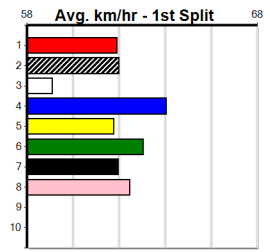

PHOTO MAN AT STUD (0-2 WINS)(300+ RANK)

2

7:07PM

(VIC time)

Distance: 595m, Race Type: Restricted Win, Total Prizemoney: \$3,940
1st: \$2,640, 2nd: \$815, 3rd: \$410, 4th: \$75

Watchdog Tips:

Bet:

Form Box	Wgt	Dist	Track	Date	Time	BON	Margin	1st/2nd (Time)	PIR	Checked	Comment	WR	Split 1	S/P	Grade
----------	-----	------	-------	------	------	-----	--------	----------------	-----	---------	---------	----	---------	-----	-------