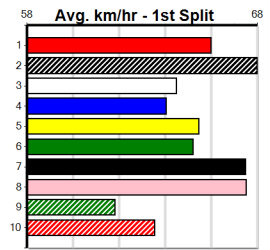

Watchdog Tips:

Bet:

Form Box Wgt Dist Track Date Time BON Margin 1st/2nd (Time) PIR Checked Comment W/R Split 1 S/P Grade

ELITE ALEX [4]
BK Dog Mar-21 Sire: FERNANDO BALE Dam: SUFFRAGETTE
Owner(s): J Timperley
Trainer: Mark Delbridge (Balliang)
Winning Distances: < 300m (0) 300 - 399m (0) 400 - 499m (5) 500 - 599m (18) 600 - 699m (0) > 700m (0)
Winning Weights: 32.8(1) 32.9(3) 33.0(3) 33.1(2) 33.2(4) 33.3(3) 33.4(4) 33.5(2) 33.7(1)
Box History table and Prize Best Starts table included.

FERNANDO DUKE [4]
BD Dog Sep-21 Sire: FERNANDO BALE Dam: JAGUAR JESSIE
Owner(s): The Two Guys (SYN), N Guy, W Guy
Trainer: Kayla Cottrell (Pearcedale)
Winning Distances: < 300m (0) 300 - 399m (0) 400 - 499m (0) 500 - 599m (9) 600 - 699m (5) > 700m (0)
Winning Weights: 31.6(1) 31.7(2) 31.8(1) 31.9(6) 32.0(2) 32.1(2)
Box History table and Prize Best Starts table included.

HE SHINES [4]
BK Dog Jan-22 Sire: SHIMA SHINE Dam: AMARA LUCY
Owner(s): G Connell
Trainer: David Kerr (Caldermeade)
Winning Distances: < 300m (0) 300 - 399m (0) 400 - 499m (6) 500 - 599m (1) 600 - 699m (0) > 700m (0)
Winning Weights: 31.2(1) 32.1(1) 32.4(2) 32.7(1) 32.8(2)
Box History table and Prize Best Starts table included.

PAW VINCE (NSW)[4]
BK Dog Sep-22 Sire: FERNANDO BALE Dam: HELMA BALE
Owner(s): B Wheeler
Trainer: Samantha Grenfell (Anakie)
Winning Distances: < 300m (0) 300 - 399m (1) 400 - 499m (2) 500 - 599m (1) 600 - 699m (0) > 700m (0)
Winning Weights: 30.2(1) 30.3(1) 30.9(1) 31.1(1)
Box History table and Prize Best Starts table included.

BAY TUDOR [4]
RBD Dog Nov-21 Sire: ORSON ALLEN Dam: SUMMER SKYE
Owner(s): R Mccullagh
Trainer: Ronald Mccullagh (Lara)
Winning Distances: < 300m (0) 300 - 399m (3) 400 - 499m (6) 500 - 599m (4) 600 - 699m (0) > 700m (0)
Winning Weights: 33.5(1) 33.6(1) 33.7(3) 33.8(1) 33.9(3) 34.0(1) 34.2(2) 34.4(1)
Box History table and Prize Best Starts table included.

1

2

3

4

5