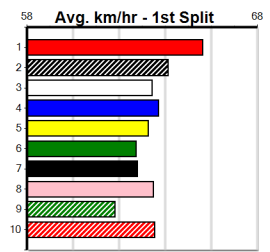

DOG LOTTO COMING IN OCTOBER

Distance: 515m, Race Type: Grade 5, Total Prizemoney: $3,340
1st: $2,230, 2nd: $690, 3rd: $345, 4th: $75

Watchdog Tips:

Bet:

Form Box	Wgt	Dist	Track	Date	Time	BON	Margin	1st/2nd (Time)	PIR	Checked	Comment	WR	Split 1	S/P	Grade

JOAN'S GEM [5]

BK Bitch Jun-21 Sire: ASTON DEE BEE Dam: MADALIA MAGGIE
Owner(s): EDITHVALE (SYN), I Bradshaw, M Bradshaw
Trainer: Michael Bradshaw (Seaford)
Winning Distances: < 300m (0) 300 - 399m (1) 400 - 499m (2) 500 - 599m (1) 600 - 699m (2) > 700m (0)
Winning Weights: 28.9(1) 29.0(1) 29.1(2) 29.6(2)

7th (8)	29.3	600	MEP	R8	22-May-24	35.31	34.46	13.00	FLED THE SCENE (34.46)	M/6777	.	.	9.24	$34.40	X45
2nd (2)	29.3	400	WGL	R11	06-Aug-24	23.07	22.37	1.25L	ASTON BAHT (22.99)	M/33	.	.	8.53	$4.50	5
6th (5)	29.5	300	HVL	R9	11-Aug-24	17.14	16.65	7.00L	MY MATE MINA (16.65)	M/3	.	.	3.99	$42.30	5
6th (5)	29.4	595	SAP	R5	19-Aug-24	35.34	34.53	12.00	DEWANA PAYOUT (34.53)	M/4566	.	SW	9.37	$9.30	5
6th (7)	29.2	525	MEA	R12	24-Aug-24	30.74	29.71	11.00	RASHID (30.02)	M/4556	.	.	5.22	$56.00	5
8th (5)	29.6	460	WGL	R7	30-Aug-24	26.39	25.80	5.50L	ASTRONOMICA (26.03)	M/457	.	W	6.59	$23.20	5
2nd (1)	29.4	525	MEP	R12	04-Sep-24	30.50	30.09	1.5L	CLOUD SCOOTIN' (30.41)	M/2222	.	.	5.18	$11.80	T3-5
6th (8)	29.2	515	SAP	R8	09-Sep-24	30.09	29.69	4.50L	FLYING GENERAL (29.78)	S/6666	.	.	5.28	$84.70	X45

Last 3 wins NOT included above

1st (1)	29.0	600	MEP	R9	06-Dec-23	34.72	34.72	2.75L	MORAINO CHARLI (34.90)	Q/1111	.	SW	8.97	$41.50	5
1st (4)	29.1	515	SAP	R9	17-Mar-24	29.86	29.41	1.00L	URANA ZOOM (29.93)	M/2111	.	.	5.12	$27.50	5F
1st (4)	28.9	600	MEA	R12	27-Apr-24	34.91	34.31	0.50L	MEPUNGA LOAF (34.93)	Q/1111	.	.	9.06	$20.90	5

Box History

Bx	1st	2nd	3rd	4th	5th	6th	7th	8th
1	1	2	2	2	3	1		
2	1	1	1	1	2			
3			2			1		
4	2		1		1	1		
5	1					2	2	2
6	1		1			1	2	
7		1				3		
8		3	2	2	2	4	4	1

Prize Best Starts Trk/Dts APM: $26335.00, 29.86(4)-17/3/24, 57-6-7-9, 11-1-1-2, 7287