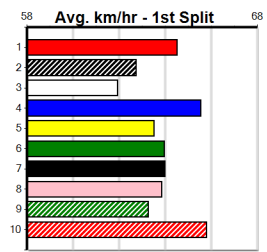

THR33 SERIES FINAL

9

9:35PM

(VIC time)

Distance: 515m, Race Type: Grade 5 Final, Total Prizemoney: $3,875
1st: $2,600, 2nd: $800, 3rd: $400, 4th: $75

Watchdog Tips: ☐ ☐ ☐ ☐ ☐

Bet:

1

SENSES FAIL [5]
BE Bitch Feb-22 Sire: FERNANDO BALE Dam: MY DEWANA PENNY Trainer: Heath Mcadam (Ocean Grove)
Owner(s): H Mcadam
Winning Distances: < 300m (0) 300 - 399m (1) 400 - 499m (2) 500 - 599m (0) 600 - 699m (0) > 700m (0)
Winning Weights: 26.9(1) 27.5(1) 27.7(1)

Box	1st	2nd	3rd	4th	5th	6th	7th	8th
1								
2		1	2		1	1		
3	1		1		1	1		
4	1			1	1			1
5	1	1						1
6		1	1			2		
7			1	2			1	
8					1			

Prize Best Starts Trk/Dts APM: $6070.00, 30.13(2)-9/9/24, 27-3-3-6, 5-0-1-1, 3918

5th (2) 27.6 350 HVL R5 19-Jul-24 19.94 18.99 5.50L WILD VENUS (19.56) M/5 6.83 $23.10 X67
1st (3) 27.7 450 WBL R6 22-Jul-24 25.77 25.72 3.5L BURN THE BEND (26.00) Q/111 SW 6.76 $3.80 X67
3rd (3) 28.0 460 GEL R7 30-Jul-24 26.47 26.07 1.75L SUMMER SPRITZ (26.35) M/122 6.65 $3.20 RW
5th (4) 27.8 525 MEP R3 07-Aug-24 31.17 29.93 5.00L DESTINI REBEL (30.82) M/2554 5.25 $7.70 T3-5
3rd (6) 28.0 450 BAL R8 11-Aug-24 25.83 25.52 4.50L BERN'S BANJO (25.52) Q/333 6.69 $5.70 T3-5
3rd (2) 28.0 460 GEL R6 16-Aug-24 26.39 25.44 4.50L PIXIE TRIXIE (26.09) M/333 6.75 $21.50 5
3rd (2) 27.9 515 SAP R7 02-Sep-24 30.16 29.85 4.50L CANYA ASSASSIN (29.85) Q/2333 5.21 $21.80 5
2nd (2) 28.3 515 SAP R9 09-Sep-24 30.13 29.69 5.50L MY SLICK RICK (29.78) M/5322 5.27 $3.70 T3-5H

Last 3 wins NOT included above

1st (5) 27.5 410 HOR R2 29-Mar-24 23.64 23.23 5.50L MIDNIGHT PRESS (24.02) M/41 10.82 $2.50 M
1st (4) 26.9 390 WBL R4 24-Jun-24 22.43 22.13 4.50L MENTION (22.74) Q/22 8.87 $5.40 7

2

GRACELAND BOY [5]
F Dog Oct-20 Sire: WORM BURNER Dam: OUTSIDE EDGE Trainer: Greg Doyle (Mulgrave)
Owner(s): S Doyle
Winning Distances: < 300m (0) 300 - 399m (0) 400 - 499m (1) 500 - 599m (6) 600 - 699m (1) > 700m (0)
Winning Weights: 29.6(1) 29.7(1) 29.9(2) 30.1(2) 30.4(2)

Box	1st	2nd	3rd	4th	5th	6th	7th	8th
1	1	1	3	3	1	1		
2	1	3	1	1	5	1		2
3	2			1		1	1	
4	1	1	5	5	3	1	1	
5	1	1	3	3	2	1		
6	1	1	2				2	
7	1	1	1	1		3	3	
8	1	2	3	2	2	2	2	

Prize Best Starts Trk/Dts APM: $32115.00, 29.98(1)-20/5/24, 84-8-7-15, 17-2-4-3, 7188

6th (7) 29.4 500 TRA R8 12-Jul-24 28.47 27.78 10.00 CRACKERJACK ARET (27.78) M/666 9.63 $81.00 X45
5th (8) 29.7 525 MEP R11 17-Jul-24 31.07 29.78 8.00L REGENERATE (30.53) M/6666 5.37 $18.30 T3-5
3rd (4) 29.9 545 BAL R8 28-Jul-24 31.61 31.32 4.25L WILD ROVER (31.32) M/5543 7.08 $19.30 T3-5
1st (7) 30.1 545 BAL R6 05-Aug-24 31.86 31.33 1.00L DUTCH IMPACT (31.92) S/5524 6.97 $5.50 T3-5
7th (7) 30.0 515 SAP R2 12-Aug-24 30.69 29.27 17.00 TOP SPEED GEAR (29.57) M/5777 5.28 $17.10 5
4th (4) 30.2 545 BAL R7 21-Aug-24 31.90 31.24 1.25L URANA ZOOM (31.82) M/8867 7.21 $9.30 S
5th (8) 29.9 515 SAP R11 26-Aug-24 30.15 29.43 10.00 WHITE CREST (29.47) M/7876 5.34 $57.40 5
2nd (1) 29.7 515 SAP R3 09-Sep-24 30.02 29.69 0.25L SUPERIOR MONIQUE (30.00) M/4222 5.27 $3.20 T3-5H

Last 3 wins NOT included above

1st (3) 30.4 545 BAL R8 11-Mar-24 31.39 31.39 2.00L SQUIGGLY SAM (31.51) Q/1111 6.80 $4.90 T3-5
1st (1) 29.9 515 SAP R10 20-May-24 29.98 29.40 1.00L EMOLGA BALE (30.04) Q/2111 5.21 $3.90 5NP
1st (3) 29.9 545 BAL R8 30-Jun-24 31.30 31.30 1.5L ARMAGH (31.41) M/4221 6.86 $4.00 T3-5