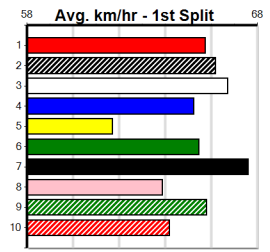

8

9:12PM

(VIC time)

Distance: 715m, Race Type: Grade 5, Total Prizemoney: $3,940
1st: $2,640, 2nd: $815, 3rd: $410, 4th: $75

Watchdog Tips:

Bet:

Form Box Wgt Dist Track Date Time BON Margin 1st/2nd (Time) PIR Checked Comment WR Split 1 S/P Grade

ROCK THE MARJEN [5]
BK Dog Jan-22 Sire: FARLEY TURBO Dam: PRINCESS MARJEN
Owner(s): STEV MARJEN (SYN), I Marr, C Stevens, L Burford
Trainer: David Jensen (Woodstock)
Winning Distances: < 300m (0) 300 - 399m (2) 400 - 499m (0) 500 - 599m (3) 600 - 699m (0) > 700m (1)
Winning Weights: 33.2(1) 33.5(1) 33.6(1) 34.0(1) 34.3(1) 34.6(1)
Box History table and Prize Best Starts table included.

STELLA GIRL [5]
BK Bitch Aug-20 Sire: ORSON ALLEN Dam: MEPUNGA MIDGET
Owner(s): A Rippon
Trainer: Clint Capuano (Anakie)
Winning Distances: < 300m (0) 300 - 399m (1) 400 - 499m (2) 500 - 599m (1) 600 - 699m (5) > 700m (0)
Winning Weights: 25.1(1) 25.4(1) 25.5(1) 25.8(2) 25.9(1) 26.0(2) 26.3(1)
Box History table and Prize Best Starts table included.

ELLA'S BABE [5]
BK Bitch Mar-22 Sire: MY BRO FABIO Dam: ELLA ENCHANTED
Owner(s): M Alati
Trainer: Brooke Ennis (Avalon)
Winning Distances: < 300m (0) 300 - 399m (0) 400 - 499m (0) 500 - 599m (2) 600 - 699m (2) > 700m (4)
Winning Weights: 30.6(3) 30.7(1) 30.8(1) 30.9(1) 31.0(1) 31.1(1)
Box History table and Prize Best Starts table included.

STACY'S MUM [5]
BK Bitch Mar-22 Sire: BARCIA BALE Dam: GYPSIES LUCK
Owner(s): M Maas
Trainer: Marlene Schmidt (Devon Meadow)
Winning Distances: < 300m (0) 300 - 399m (0) 400 - 499m (2) 500 - 599m (3) 600 - 699m (0) > 700m (0)
Winning Weights: 27.6(1) 27.7(1) 28.0(1) 28.4(2)
Box History table and Prize Best Starts table included.

PALDRON BALE (NSW)[5]
BKBD Dog Mar-22 Sire: FERNANDO BALE Dam: HOUSTON BALE
Owner(s): B Wheeler
Trainer: Samantha Grenfell (Anakie)
Winning Distances: < 300m (0) 300 - 399m (0) 400 - 499m (1) 500 - 599m (2) 600 - 699m (0) > 700m (0)
Winning Weights: 30.6(1) 31.6(1) 31.7(1)
Box History table and Prize Best Starts table included.

1

2

3

4

5