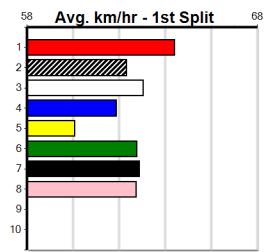

Owner(s): **Sire:** **Dam:** **Trainer:**

Winning Distances: < 300m (0) 300 - 399m (0) 400 - 499m (0) 500 - 599m (0) 600 - 699m (0) > 700m (0)

Winning Weights: **Box History**

3

7:29PM

(VIC time)

Distance: 595m, Race Type: Restricted Win, Total Prizemoney: \$3,940
1st: \$2,640, 2nd: \$815, 3rd: \$410, 4th: \$75