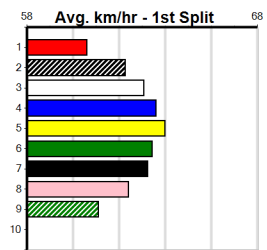

10 *** NO RESERVE ***

Sire: Dam:
Owner(s):
Trainer:
Winning Distances: < 300m (0) 300 - 399m (0) 400 - 499m (0) 500 - 599m (0) 600 - 699m (0) > 700m (0)
Winning Weights:
Box History

5

8:09PM

(VIC time)

Distance: 515m, Race Type: Mixed 6/7 Heat, Total Prizemoney: \$3,340
1st: \$2,230, 2nd: \$690, 3rd: \$345, 4th: \$75