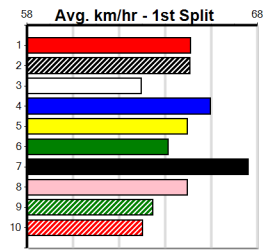

ALDERBROOK PLUMBING

Distance: 515m, Race Type: Grade 5, Total Prizemoney: $3,340
1st: $2,230, 2nd: $690, 3rd: $345, 4th: $75

Watchdog Tips:

Bet:

Table with columns: Form Box, Wgt, Dist, Track, Date, Time, BON, Margin, 1st/2nd (Time), PIR, Checked, Comment, WR, Split 1, S/P, Grade

CASHING OUT [5]
BK Dog Aug-22 Sire: ASTON RUPEE Dam: CHRISTMAS MAGIC
Owner(s): D Carroll
Trainer: Vicki Wisener (Devon Meadows)
Winning Distances: < 300m (0) 300 - 399m (0) 400 - 499m (0) 500 - 599m (3) 600 - 699m (0) > 700m (0)
Box History table and Prize Best Starts Trk/Dts APM

PAW WINCEY (NSW)[5]
BK Bitch Dec-22 Sire: BERNARDO Dam: DYNA HARPA
Owner(s): B Wheeler
Trainer: Mark Delbridge (Balliang)
Winning Distances: < 300m (0) 300 - 399m (0) 400 - 499m (3) 500 - 599m (0) 600 - 699m (0) > 700m (0)
Box History table and Prize Best Starts Trk/Dts APM

FARNHAM BALE (NSW)[5]
FBD Dog Jan-22 Sire: FERAL FRANKY Dam: DYNA DANNA
Owner(s): B Wheeler
Trainer: Robert Camilleri (Lara)
Winning Distances: < 300m (0) 300 - 399m (0) 400 - 499m (6) 500 - 599m (2) 600 - 699m (0) > 700m (0)
Box History table and Prize Best Starts Trk/Dts APM

BANJO ONE STRING [5]
WBD Dog Feb-22 Sire: FERNANDO BALE Dam: BRING YOUR BANJO
Owner(s): R Cunneen
Trainer: Lisa Davis (Tralalgon)
Winning Distances: < 300m (0) 300 - 399m (2) 400 - 499m (6) 500 - 599m (2) 600 - 699m (0) > 700m (0)
Box History table and Prize Best Starts Trk/Dts APM

UNDERWAY [5]
WBK Dog Feb-22 Sire: FERNANDO BALE Dam: MY DEWANA PENNY
Owner(s): Western Front (SYN), W Kirk, D Kirk, F Parker, A Kennedy, T Kirk, D Kirk
Trainer: Wayne Kirk (Melton West)
Winning Distances: < 300m (0) 300 - 399m (0) 400 - 499m (3) 500 - 599m (4) 600 - 699m (0) > 700m (0)
Box History table and Prize Best Starts Trk/Dts APM

1

2

3

4

5