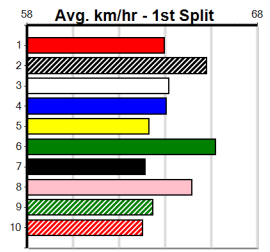

BOOK NOW FOR GRAND FINAL EVE

Distance: 515m, Race Type: Grade 5, Total Prizemoney: $3,340
1st: $2,230, 2nd: $690, 3rd: $345, 4th: $75

Watchdog Tips:

Bet:

Form Box Wgt Dist Track Date Time BON Margin 1st/2nd (Time) PIR Checked Comment W/R Split 1 S/P Grade

STEELE JAKIT (NSW)[5]
BE Dog Oct-20 Sire: GOOD ODDS HARADA Dam: BOOK OF LUCK
Owner(s): J Dihm
Trainer: Andrew Wood (Nambrok)
Winning Distances: < 300m (0) 300 - 399m (2) 400 - 499m (2) 500 - 599m (1) 600 - 699m (0) > 700m (0)
Winning Weights: 32.2(1) 32.3(1) 32.4(2) 32.5(1)
Box History table and Prize Best Starts table.

WILD VENUS [5]
BK Bitch May-22 Sire: ASTON DEE BEE Dam: INVICTUS REIGN
Owner(s): BILVIS (SYN), A Gwynne, D Bourke
Trainer: David Bourke (The Basin)
Winning Distances: < 300m (0) 300 - 399m (4) 400 - 499m (0) 500 - 599m (0) 600 - 699m (0) > 700m (0)
Winning Weights: 28.7(1) 28.9(2) 29.2(1)
Box History table and Prize Best Starts table.

BRUCE INTENTION [5]
WBE Dog Nov-21 Sire: AUSSIE INFRARED Dam: JANE'S INTENTION
Owner(s): O'Neill Racing (SYN), T O'Neill, T O'Neill, T O'Neill, M O'Neill
Trainer: Tom O'Neill (Pearcedale)
Winning Distances: < 300m (0) 300 - 399m (0) 400 - 499m (3) 500 - 599m (1) 600 - 699m (0) > 700m (0)
Winning Weights: 36.2(1) 36.4(1) 36.5(2)
Box History table and Prize Best Starts table.

HAY RILEY [5] BIKS
BK Dog Nov-21 Sire: FLYING RICCIARDO Dam: FINE CHAMPAN
Owner(s): C Fulford
Trainer: Lindsay Fulford (Maffra)
Winning Distances: < 300m (0) 300 - 399m (1) 400 - 499m (2) 500 - 599m (0) 600 - 699m (0) > 700m (0)
Winning Weights: 28.6(1) 29.6(1) 30.4(1)
Box History table and Prize Best Starts table.

ART THE CLOWN [5]
BK Dog Apr-22 Sire: BEAST UNLEASHED Dam: SLINGSHOT ANGEL
Owner(s): B Sargent
Trainer: Rosalie Kerr (Caldermeade)
Winning Distances: < 300m (0) 300 - 399m (4) 400 - 499m (5) 500 - 599m (0) 600 - 699m (0) > 700m (0)
Winning Weights: 35.0(1) 35.1(1) 35.4(1) 35.5(1) 35.6(1) 35.7(1) 35.9(3)
Box History table and Prize Best Starts table.

1

2

3

4

5