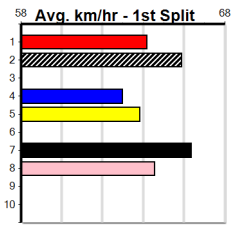

Shepparton

SHEPPARTON RACE 13

Distance: 390m, Race Type: Grade 5, Total Prizemoney: $2,925
1st: $1,950, 2nd: $600, 3rd: $300, 4th: $75

13 (E1)

6:43PM

(VIC time)

Watchdog Tips:

0 0 0 0

Bet:

Form	Box	Weight	Dist	Track	Date	Time	BON	Margin	1st/2nd (Time)	PIR	Checked	Comment	W/R	Split 1	S/P	Grade

1 SORRY I'M LATE [5]

F D May-22 FLYING RICCIARDO I'M POPPY

Trainer: Danielle Smith (Lara)

1st (2)	32.3	450	BAL	R3	17-Jul-24	25.48	25.28	3.00LBOMB LUCA (25.68)	Q/121	.	.	SW	.	6.62	$4.00	X67H
4th (8)	32.4	450	BAL	R4	24-Jul-24	25.90	25.21	5.50LHIGHER FORCE (25.52)	S/874	.	.	.	.	6.94	$6.60	X67F
2nd (4)	32.3	520	GEL	R5	02-Aug-24	30.38	29.95	6.50LASTON LORD (29.95)	M/2333	.	.	.	.	5.41	$11.30	5H
4th (8)	32.5	515	SAN	R3	08-Aug-24	29.98	29.36	6.00LTOKYO HEIST (29.59)	M/7554	.	.	.	.	5.19	$19.10	5F

Owner(s): Smith Racing (SYN), D Smith, J Smith

Winning Boxes							
1	2	3	4	5	6	7	8
1							1
Prize Best	$9,855.00						
Starts	FSTD						
Trk/Dst	16-3-4-3						
APM	0-0-0-0						
	$5551						

2 ORIENTAL AURORA [5]

BK B Apr-22 ORSON ALLEN ORIENTAL JADE

Trainer: Paula Boots (Merrigum)

2nd (3)	24.6	390	SHP	R11	24-Jun-24	22.37	21.92	0.50LCRUDE (22.34)	Q/11	.	.	.	.	8.63	$4.40	5
7th (3)	24.7	390	SHP	R11	29-Jul-24	22.73	22.01	8.50LKRAKEN TURBO (22.16)	M/77	.	.	.	.	8.75	$10.10	5
2nd (8)	24.7	390	SHP	R10	10-Aug-24	22.51	22.14	3.00LBELSAR (22.30)	M/23	.	.	.	.	8.63	$5.80	5
8th (4)	24.8	300	HVL	R9	25-Aug-24	17.12	16.50	7.50LAUSSIE SUPREME (16.62)	M/1	.	.	.	.	3.91	$65.10	5H

Owner(s): N Hebart

Winning Boxes							
1	2	3	4	5	6	7	8
1							
Prize Best	$8,265.00						
Starts	22.29						
Trk/Dst	20-3-6-3						
APM	11-2-4-2						
	$3384						

3 *** VACANT BOX ***

Trainer:
Owner(s):

Winning Boxes							
1	2	3	4	5	6	7	8
1							
Prize Best	$11,090.00						
Starts	22.39						
Trk/Dst	37-4-3-12						
APM	4-1-0-2						
	$3530						

4 TREND SETTER [5]

BK B May-21 ORSON ALLEN WARREN PLACE

Trainer: Clayton King (Benalla)

4th (5)	32.1	525	MEP	R6	17-Jul-24	30.58	29.78	4.75LBACK TO SCRATCH (30.24)	M/7774	.	.	.	.	5.30	$21.60	5
4th (3)	32.8	450	SHP	R5	29-Jul-24	25.48	25.09	4.50LINCONSPICUOUS (25.18)	S/765	.	.	.	.	6.95	$43.30	X45
5th (1)	32.2	450	SHP	R5	05-Aug-24	25.63	24.95	5.50LHARTNEY (25.25)	S/675	.	.	SW	.	6.81	$19.20	5
5th (7)	32.5	390	SHP	R12	02-Sep-24	22.39	21.92	3.00LTINKER DOT (22.18)	S/66	.	.	.	.	8.77	$25.60	5

Owner(s): C King

Winning Boxes							
1	2	3	4	5	6	7	8
1							
Prize Best	$11,090.00						
Starts	22.39						
Trk/Dst	37-4-3-12						
APM	4-1-0-2						
	$3530						

5 RED ED [5]

F D Aug-22 SH AVATAR ROCKIN' ROSIE

Trainer: Luke Spargo (Seymour)

3rd (1)	28.8	400	WGL	R6	13-Aug-24	22.95	22.43	2.00LURANA PANDA (22.82)	Q/22	.	.	.	.	8.42	$3.30	6G
2nd (6)	29.1	435	SLE	R10	18-Aug-24	24.87	24.18	2.50LDAINTREE GODDESS (24.70)	M/222	.	.	.	.	5.35	$4.00	RW
2nd (8)	29.1	300	HVL	R3	25-Aug-24	16.82	16.50	2.00LLETHAL TRIX (16.69)	M/2	.	.	.	.	3.98	$7.60	X67
1st (5)	29.5	300	HVL	R10	01-Sep-24	16.76	16.40	0.50LCLASSIC WYNSTAN (16.79)	M/4	.	.	.	.	3.98	$1.50	X67

Owner(s): Luke And Rebecca (SYN), L Spargo, R Berry

Winning Boxes							
1	2	3	4	5	6	7	8
1							
Prize Best	$15,065.00						
Starts	FSH						
Trk/Dst	11-3-4-2						
APM	0-0-0-0						
	$11591						

6 *** VACANT BOX ***

Trainer:
Owner(s):

Winning Boxes							
1	2	3	4	5	6	7	8
1							
Prize Best	$14,700.00						
Starts	22.27						
Trk/Dst	57-5-8-11						
APM	19-3-4-3						
	$5500