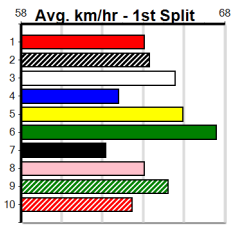

SPORTSBET FINAL (1-4 WINS)

Distance: 450m, Race Type: Restricted Win Final, Total Prizemoney: $3,360
1st: $2,250, 2nd: $690, 3rd: $345, 4th: $75

7

4:44PM

(VIC time)

Watchdog Tips: **0 0 0 0** Bet: **0**