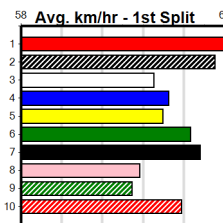

MMS ACCESS

Distance: 450m, Race Type: Mixed 4/5, Total Prizemoney: $3,360
1st: $2,250, 2nd: $690, 3rd: $345, 4th: $75

SCHILLACI (7) is a star of the sport and once he reaches full speed he is tough to keep up with.
PACKHAM PRINCE (1) is drawn to improve and is a strong option for top 3 SRM players.
AWESOME AVENGER (8) is drawn to feature.

Watchdog Tips: **7** **1** **8** **6** Bet: **Win 7**