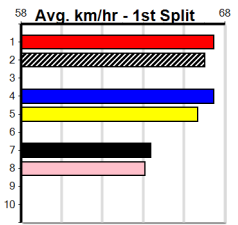

# GPP LASER3300

Distance: 390m, Race Type: Mixed 4/5, Total Prizemoney: \$3,360  
1st: \$2,250, 2nd: \$690, 3rd: \$345, 4th: \$75

Watchdog Tips:

0 0 0 0

Bet:

Form	Box	Weight	Dist	Track	Date	Time	BON	Margin	1st/2nd (Time)	PIR	Checked	Comment	W/R	Split 1	S/P	Grade
------	-----	--------	------	-------	------	------	-----	--------	----------------	-----	---------	---------	-----	---------	-----	-------