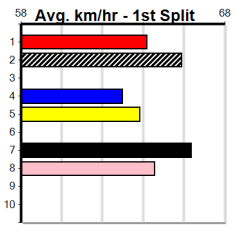

Shepparton

SHEPPARTON RACE 13

Distance: 390m, Race Type: Grade 5, Total Prizemoney: \$2,925
1st: \$1,950, 2nd: \$600, 3rd: \$300, 4th: \$75

13 (E1)

6:43PM

(VIC time)

SORRY I'M LATE (1) looks very much suited to this draw and the reduced field. RED ED (5) can settle on the speed and can run more than handy times when out in the clear. MISS MELEE (8) can wind up mid-race.