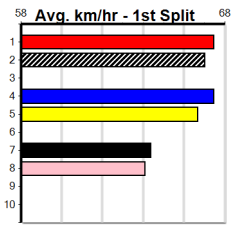

GPP LASER3300

Distance: 390m, Race Type: Mixed 4/5, Total Prizemoney: \$3,360
1st: \$2,250, 2nd: \$690, 3rd: \$345, 4th: \$75

4

3:42PM

(VIC time)

TROPIC MAN (5) showed good speed in his solid last start win here and he may be hard to beat in the small field. KRAKEN TURBO (2) will find this a bit easier than his most recent racing and he looks like the danger in this.