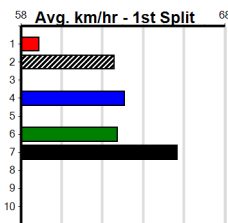

Shepparton

13 RACES TODAY

Distance: 390m, Race Type: Maiden, Total Prizemoney: $2,535
1st: $1,680, 2nd: $520, 3rd: $260, 4th: $75

1

2:47PM
(VIC time)

Watchdog Tips:

0 0 0 0

Bet:

Form Box Weight Dist Track Date Time BON Margin 1st/2nd (Time) PIR Checked Comment W/R Split 1 S/P Grade

1 REDEEMER WILLOW [M]
BD B Jan-22 MY REDEEMER ZERO COOL
Trainer: Sean Van taarling (Tallygaroopna)
5th (6) 24.8 390 SHP R9 02-Sep-24 23.14 21.92 12.00POCKET MOUSE (22.37) S/75 9.16 $31.50 M
Owner(s): R Jack

Winning Boxes

1	2	3	4	5	6	7	8
Prize					$0.00		
Best					23.14		
Starts					1-0-0-0		
Trk/Dst					1-0-0-0		
APM					$0		

2 LUCKY LISA [M]
WBK B Mar-23 FERNANDO BALE MEPUNGA SPECTRE
Trainer: James Shaw (Seymour)
4th (7) 29.3 390 SHP R9 02-Sep-24 23.14 21.92 11.00POCKET MOUSE (22.37) M/34 8.85 $8.40 M
Owner(s): J Shaw

Winning Boxes

1	2	3	4	5	6	7	8
Prize					$75.00		
Best					23.14		
Starts					1-0-0-0		
Trk/Dst					1-0-0-0		
APM					$75		

3 SPIRITED OLIVER [M]
BDW D Jan-23 ASTON RUPEE WHITE CYNDER
Trainer: Aaron Debattista (Toolleen)
Owner(s): S Davis

Winning Boxes

1	2	3	4	5	6	7	8
Prize					$0		
Best					FSH		
Starts					0-0-0-0		
Trk/Dst					0-0-0-0		
APM					$0		

4 CATCH A COD [M]
BKW B Sep-22 BEAST UNLEASHED TWILIGHT FLAME
Trainer: Steven Vantaarling (Tallygaroopna)
4th (1) 26.5 450 SHP R3 22-Aug-24 26.00 25.56 6.50LGREYSYND LARRY (25.56) Q/133 6.66 $16.90 T3-M
2nd (6) 26.5 450 SHP R2 29-Aug-24 26.18 25.54 1.00LMISS LUNA (26.12) S/311 6.82 $5.00 M
4th (1) 26.2 525 MEP R1 04-Sep-24 31.51 30.09 13.00LROMANTIC RED (30.61) M/4444 5.39 $22.40 M
4th (1) 26.8 525 MEP R3 11-Sep-24 31.25 30.15 7.00LFLEETWOOD KAZAK (30.77) Q/2223 5.25 $33.10 MH
Owner(s): T Van taarling

Winning Boxes

1	2	3	4	5	6	7	8
Prize					$1,140.00		
Best					22.63		
Starts					19-0-2-0		
Trk/Dst					6-0-1-0		
APM					$902		

5 *** VACANT BOX ***
Trainer:
Owner(s):

Winning Boxes

1	2	3	4	5	6	7	8
Prize							
Best							
Starts							
Trk/Dst							
APM							

6 JAICOS [M]
BK D Dec-22 AUSSIE INFRARED FREYA THE SLAYER
Trainer: Roger Bloomfield (Benalla)
4th (4) 30.6 390 SHP R1 19-Aug-24 22.88 21.94 6.50LRHOSWEN (22.43) S/76 8.83 $7.50 M
Owner(s): KANE IT (SYN), R Bloomfield, K Ralston

Winning Boxes

1	2	3	4	5	6	7	8
Prize					$75.00		
Best					22.88		
Starts					1-0-0-0		
Trk/Dst					1-0-0-0		
APM					$75		

7 KRAKEN BING [M]
BK D Mar-22 ZAMBORA BROCKIE KRAKEN KATIE
Trainer: Thomas Wark (Rushworth)
4th (6) 33.4 390 SHP R2 05-Aug-24 22.95 22.08 7.50LSODA PHOENIX (22.46) M/24 8.61 $4.60 M
Owner(s): EYLES (SYN), K Eyles, H Eyles, D Eyles

Winning Boxes

1	2	3	4	5	6	7	8
Prize					$75.00		
Best					22.95		
Starts					1-0-0-0		
Trk/Dst					1-0-0-0		
APM					$60		

8 TAKE ME CRUISING [M]
BK D May-22 HONE IN PROVEN SNOW
Trainer: Michelle Groom (Longwood)
Owner(s): M Groom

Winning Boxes

1	2	3	4	5	6	7	8
Prize					$0		
Best					FSH		
Starts					0-0-0-0		
Trk/Dst					0-0-0-0		
APM					$0		

9 *** NO RESERVE ***
Trainer:
Owner(s):

Winning Boxes

1	2	3	4	5	6	7	8
Prize							
Best							
Starts							
Trk/Dst							
APM							

10 *** NO RESERVE ***
Trainer:
Owner(s):

Winning Boxes

1	2	3	4	5	6	7	8
Prize							
Best							
Starts							
Trk/Dst							
APM