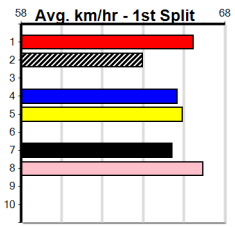

SHEPPARTON TO THE MEADOWS HT1

Distance: 450m, Race Type: Grade 5 Heat, Total Prizemoney: $2,925
1st: $1,950, 2nd: $600, 3rd: $300, 4th: $75

9

5:24PM

(VIC time)

Watchdog Tips:

0 0 0 0

Bet:

Form	Box	Weight	Dist	Track	Date	Time	BON	Margin	1st/2nd (Time)	PIR	Checked	Comment	W/R	Split 1	S/P	Grade

1 BLIMEY TEDDY [5]																	Winning Boxes									
BK	D	Nov-21 WEST ON AUGIE					DYNA ELISE							1	2	3	4	5	6	7	8					
Trainer: Brian Fothergill (Marionvale)																	1	1	1	1	2	1				
2nd (3)	30.7	450	SHP	R8	29-Jul-24	25.43	25.09	0.25L GREEN FLASH (25.42)		M/211	.	.	.	6.54	$8.00	5H	Prize Best	$14,830.00	25.32							
3rd (3)	30.5	450	SHP	R6	05-Aug-24	25.57	24.95	9.00L ASTON FANTASTIC (24.97)		M/633	.	.	.	6.70	$29.90	5F	Starts	28-6-6-4								
7th (2)	30.4	425	BEN	R11	16-Aug-24	24.67	23.83	6.50L BLUE BLOOD (24.22)		M/678	.	.	.	6.75	$8.20	5	Trk/Dst	6-0-2-1								
4th (8)	30.6	450	SHP	R10	09-Sep-24	25.45	25.01	2.75L MASTER PABLO (25.28)		M/122	.	.	.	6.54	$21.50	5	APM	$5298								
Owner(s): FOTHERGILL RACING (SYN), B Fothergill, J Fothergill, S Fothergill, J Fothergill																										

2 WINKING WILLIE [5]																	Winning Boxes										
BK	D	Feb-22 BERNARDO					SILVER SALUTE							1	2	3	4	5	6	7	8						
Trainer: Ned McDonald (Pearcedale)																	1	1	1	3	1	6	3				
1st (5)	37.0	390	BAL	R11	14-Aug-24	22.29	21.94	1.5L SET TO JET (22.39)		M/32	.	.	.	8.66	$1.70	X45	Prize Best	$47,629.38	25.30								
1st (2)	37.2	435	SLE	R5	18-Aug-24	24.36	24.18	1.5L KISAUNI (24.46)		M/211	.	.	.	5.26	$2.60	X45	Starts	40-15-10-2									
2nd (4)	37.2	435	SLE	R7	01-Sep-24	24.59	24.45	0.25L POWER PAWS (24.58)		M/321	.	.	.	5.34	$1.90	X34	Trk/Dst	1-0-1-0									
4th (7)	37.1	435	SLE	R7	08-Sep-24	24.69	24.13	8.50L DR. ASHER (24.13)		S/744	.	.	.	5.33	$2.20	X45	APM	$23128									
Owner(s): D Rhodes																											

3 *** VACANT BOX ***																	Winning Boxes							
Trainer:																								
Owner(s):																								

4 KRAKEN MISSILES [5]																	Winning Boxes									
BK	B	Dec-21 RAW ABILITY					KRAKEN BAM BAM							1	2	3	4	5	6	7	8					
Trainer: Kevin Eyles (Murchison)																	4	1	1	1	1	1				
7th (7)	29.3	450	SHP	R5	29-Jul-24	25.76	25.09	8.50L INCONSPICUOUS (25.18)		M/477	.	.	.	6.59	$11.30	X45	Prize Best	$11,715.00	25.31							
5th (1)	29.2	500	BEN	R8	09-Aug-24	28.96	28.04	5.50L CORNHILL PRINCE (28.60)		M/366	.	SW	W	6.81	$4.80	X45	Starts	24-6-3-1								
2nd (7)	29.1	450	BAL	R7	28-Aug-24	25.48	25.32	2.25L TATTOOED (25.32)		Q/222	.	.	.	6.63	$29.20	5H	Trk/Dst	13-4-1-0								
2nd (3)	29.0	450	BAL	R5	04-Sep-24	25.52	25.40	0.75L DESTRUCTIVELY (25.49)		M/452	.	.	.	6.65	$64.40	5F	APM	$5604								
Owner(s): EYLES (SYN), K Eyles, H Eyles, D Eyles																										

5 CAUSING RUBBLE [5]																	Winning Boxes									
BEW	D	Apr-22 AUSSIE INFRARED					SPEEDY BOSS							1	2	3	4	5	6	7	8					
Trainer: Julia Creed (Graytown)																	2	1	2	1						
1st (4)	28.0	390	SHP	R11	10-Aug-24	22.14	22.14	7.00L TWILIGHT KING (22.61)		Q/11	.	.	.	8.35	$4.10	5	Prize Best	$7,635.00	26.25							
8th (1)	27.8	450	SHP	R6	26-Aug-24	26.25	25.36	7.50L CRUSH YOUR RUSH (25.74)		M/886	.	.	.	7.00	$3.40	5	Starts	30-5-3-6								
6th (8)	27.7	425	BEN	R7	30-Aug-24	24.85	23.73	11.00L FABIO GIBLET (24.08)		S/655	.	.	.	6.72	$26.80	5	Trk/Dst	1-0-0-0								
1st (5)	27.5	400	GEL	R4	10-Sep-24	22.54	22.54	1.5L KENSINGTON FLYER (22.64)		Q/21	.	V3	.	8.37	$15.00	X45	APM	$4423								
Owner(s): Barney Rubble syndicate (SYN), J Gordon, G Rudd, J Markham, W Telford, D Erdman, P Newell																										

6 *** VACANT BOX ***																	Winning Boxes							
Trainer:																								
Owner(s):