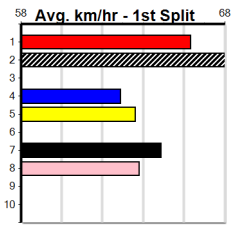

Shepparton

12
6:24PM
(VIC time)

ONE MORE RACE TO GO

Distance: 390m, Race Type: Mixed 6/7, Total Prizemoney: $2,925
1st: $1,950, 2nd: $600, 3rd: $300, 4th: $75

Watchdog Tips: **0** **0** **0** **0** Bet: .

Form	Box	Weight	Dist	Track	Date	Time	BON	Margin	1st/2nd (Time)	PIR	Checked	Comment	W/R	Split 1	S/P	Grade	
1 POCKET MOUSE [7]																	
BE	B				Dec-22												
Trainer: Diane Ireland (Knowsley) SEVILLA																	
1st	(1)	29.4	390	SHP	R9	02-Sep-24	22.37	21.92	5.50	LAEROSMITH (22.74)	M/11	.	.	.	8.56	$12.30	M
Owner(s): SCOTLAND (SYN), D Ireland, C Scott, A Scott, D Scott																	
<table border="1" style="float: right;"> <thead> <tr><th colspan="8">Winning Boxes</th></tr> <tr><th>1</th><th>2</th><th>3</th><th>4</th><th>5</th><th>6</th><th>7</th><th>8</th></tr> </thead> <tbody> <tr><td>1</td><td></td><td></td><td></td><td></td><td></td><td></td><td></td></tr> <tr><td>Prize</td><td></td><td></td><td></td><td></td><td></td><td></td><td></td></tr> <tr><td>Best</td><td></td><td></td><td></td><td></td><td></td><td></td><td></td></tr> <tr><td>Starts</td><td></td><td></td><td></td><td></td><td></td><td></td><td></td></tr> <tr><td>Trk/Dst</td><td></td><td></td><td></td><td></td><td></td><td></td><td></td></tr> <tr><td>APM</td><td></td><td></td><td></td><td></td><td></td><td></td><td></td></tr> </tbody> </table>																	
2 OUR REGARDS (SA)[6]																	
BK	D				Mar-22												
Trainer: Julia Creed (Graytown) SCOTT SOMETHING																	
1st	(4)	30.3	390	SHP	R1	12-Aug-24	22.05	22.05	2.25	LBIG REVEAL (22.21)	Q/11	.	SW	.	8.38	$14.80	M
1st	(4)	30.3	390	SHP	R9	26-Aug-24	22.16	22.16	2.00	LGOT A CARD (22.29)	M/11	.	.	.	8.37	$3.00	X67
Owner(s): P Stephens																	
<table border="1" style="float: right;"> <thead> <tr><th colspan="8">Winning Boxes</th></tr> <tr><th>1</th><th>2</th><th>3</th><th>4</th><th>5</th><th>6</th><th>7</th><th>8</th></tr> </thead> <tbody> <tr><td></td><td></td><td></td><td>2</td><td></td><td></td><td></td><td></td></tr> <tr><td>Prize</td><td></td><td></td><td></td><td></td><td></td><td></td><td></td></tr> <tr><td>Best</td><td></td><td></td><td></td><td></td><td></td><td></td><td></td></tr> <tr><td>Starts</td><td></td><td></td><td></td><td></td><td></td><td></td><td></td></tr> <tr><td>Trk/Dst</td><td></td><td></td><td></td><td></td><td></td><td></td><td></td></tr> <tr><td>APM</td><td></td><td></td><td></td><td></td><td></td><td></td><td></td></tr> </tbody> </table>																	
3 *** VACANT BOX ***																	
Trainer: Owner(s):																	
4 PANDA BELLA [6]																	
BK	B				Feb-21												
Trainer: Danielle Smith (Lara) PANDAKEN																	
5th	(6)	28.8	400	GEL	R9	23-Jul-24	23.30	22.44	5.50	PLATYPUS YAALA (22.92)	M/65	.	.	.	8.87	$4.20	7
1st	(4)	28.6	400	GEL	R4	30-Jul-24	23.31	22.64	1.5L	MR. BOOT BOOT (23.41)	M/51	.	SW	.	8.84	$2.10	7
3rd	(4)	28.2	400	GEL	R11	03-Aug-24	23.34	22.64	11.00	BLACKPOOL VIPER (22.64)	M/53	.	.	.	8.86	$11.00	6G
6th	(5)	27.8	450	BAL	R10	11-Aug-24	26.27	25.52	3.25	LMAX TANGO (26.05)	M/642	.	.	.	6.86	$14.00	T3-6
Owner(s): D Smith																	
<table border="1" style="float: right;"> <thead> <tr><th colspan="8">Winning Boxes</th></tr> <tr><th>1</th><th>2</th><th>3</th><th>4</th><th>5</th><th>6</th><th>7</th><th>8</th></tr> </thead> <tbody> <tr><td></td><td></td><td></td><td>1</td><td></td><td></td><td></td><td></td></tr> <tr><td>Prize</td><td></td><td></td><td></td><td></td><td></td><td></td><td></td></tr> <tr><td>Best</td><td></td><td></td><td></td><td></td><td></td><td></td><td></td></tr> <tr><td>Starts</td><td></td><td></td><td></td><td></td><td></td><td></td><td></td></tr> <tr><td>Trk/Dst</td><td></td><td></td><td></td><td></td><td></td><td></td><td></td></tr> <tr><td>APM</td><td></td><td></td><td></td><td></td><td></td><td></td><td></td></tr> </tbody> </table>																	
5 SLINGSHOT PENNY [6]																	
BE	B				Jan-21												
Trainer: Maria Lingard (Kilmore) SLINGSHOT GYPSY																	
7th	(4)	24.4	390	SHP	R10	27-Jun-24	23.41	22.29	11.00	LDARTS NIGHT (22.71)	M/34	.	.	.	8.68	$80.80	6G
6th	(6)	24.3	390	SHP	R10	08-Aug-24	23.13	22.32	9.00	LURANA WHIRLWIND (22.53)	M/66	.	.	.	8.92	$63.10	T3-6
7th	(7)	24.2	390	SHP	R10	15-Aug-24	23.45	22.36	15.00	MARIETTA ICON (22.43)	M/77	.	.	.	8.94	$52.40	6G
8th	(6)	24.6	390	SHP	R10	05-Sep-24	23.44	22.17	16.00	SHEILA'S WAIT (22.33)	Q/68	.	.	.	8.89	$43.80	T3-6
Owner(s): M Lingard