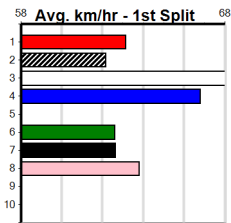

SHEPP CITY FENCING

Distance: 390m, Race Type: Grade 5, Total Prizemoney: $2,925
1st: $1,950, 2nd: $600, 3rd: $300, 4th: $75

5

4:02PM

(VIC time)

CAROLYN'S JOY (3) can set the tempo soon after box rise in this and she could prove hard to catch if fit after a recent freshen up. LITTLE MISS ENVY (8) can show a good turn of foot once balanced and could make her presence felt in this.

Watchdog Tips:

3

8

4

2

Bet:

Win 3