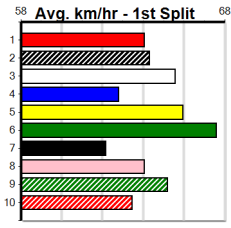

SPORTSBET FINAL (1-4 WINS)

Distance: 450m, Race Type: Restricted Win Final, Total Prizemoney: \$3,360
1st: \$2,250, 2nd: \$690, 3rd: \$345, 4th: \$75

7

4:44PM

(VIC time)

LULUS RIDE (6) looks like she will get a great run in this smaller field. NORTH CAROLINA (8) should get all the room to show her early burn.