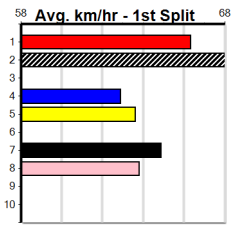

Shepparton

ONE MORE RACE TO GO

Distance: 390m, Race Type: Mixed 6/7, Total Prizemoney: \$2,925
1st: \$1,950, 2nd: \$600, 3rd: \$300, 4th: \$75

12

6:24PM

(VIC time)

OUR REGARDS (2) has never been threatened in his two race starts and can complete his hat-trick of wins here. URANA UNO (8) came out running on debut in posting a more than handy 22.33 win at Ballarat over this distance.