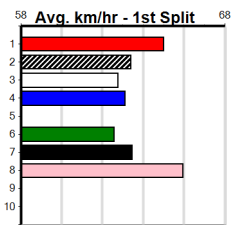

REJUVENATE AT STUD (1-3 WINS)

Distance: 450m, Race Type: Restricted Win, Total Prizemoney: $2,925
1st: $1,950, 2nd: $600, 3rd: $300, 4th: $75

6

4:27PM

(VIC time)

EXTREME AVENGER (1) has panels on these and only needs luck in the initial stages to win here.
LUNA MIKADO (6) is more than capable and could cause an upset if the top elect makes any mistakes. ALMOST IMMINENT (2) is drawn to run a minor placing.

Watchdog Tips: **1** **6** **2** **8** **Bet:** **Win 1**