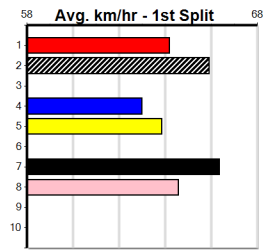

SHEPPARTON RACE 13

Distance: 390m, Race Type: Grade 5, Total Prizemoney: $2,925
1st: $1,950, 2nd: $600, 3rd: $300, 4th: $75

Watchdog Tips: ☐ ☐ ☐ ☐ ☐ **Bet:** ☐

Form Box	Wgt	Dist	Track	Date	Time	BON	Margin	1st/2nd (Time)	PIR	Checked	Comment	WR	Split 1	S/P	Grade

1

SORRY I'M LATE [5]
F Dog May-22 Sire: FLYING RICCIARDO Dam: I'M POPPY
Owner(s): Smith Racing (SYN), D Smith, J Smith
Winning Distances: < 300m (0) 300 - 399m (0) 400 - 499m (3) 500 - 599m (0) 600 - 699m (0) > 700m (0)
Winning Weights: 31.9(1) 32.1(1) 32.3(1)
3rd (5) 32.0 400 GEL R5 14-Jun-24 22.79 22.54 3.75L WERRIS BALE (22.54) M/33 . . . . . 8.58 $6.60 X67H
2nd (2) 31.8 400 GEL R4 21-Jun-24 22.84 22.41 0.25L WERRIS BALE (22.83) Q/42 . . SW . 8.60 $9.50 X67F
1st (4) 32.1 400 WGL R3 02-Jul-24 23.04 22.51 0.05L FROG MARCH (23.04) M/22 . . V3 . 8.58 $4.90 X67H
ST (-) 32.3 400 GEL 09-Jul-24 22.77 . . . . . 7.00L Trial Cleared M/32 . . 2of4 . . . . . ST
1st (2) 32.3 450 BAL R3 17-Jul-24 25.48 25.28 3.00L BOMB LUCA (25.68) Q/121 . . SW . 6.62 $4.00 X67H
4th (8) 32.4 450 BAL R4 24-Jul-24 25.90 25.21 5.50L HIGHER FORCE (25.52) S/874 . . . . . 6.94 $6.60 X67F
2nd (4) 32.3 520 GEL R5 02-Aug-24 30.38 29.95 6.50L ASTON LORD (29.95) M/2333 . . . . . 5.41 $11.30 5H
4th (8) 32.5 515 SAN R3 08-Aug-24 29.98 29.36 6.00L TOKYO HEIST (29.59) M/7554 . . . . . 5.19 $19.10 5F
Last 3 wins NOT included above
1st (8) 31.9 450 SHP R2 04-Apr-24 25.57 25.47 3.5L MISS MELEE (25.82) M/431 . . SW . 6.82 $7.50 T3-M
. . . . .
. . . . .
. . . . .
. . . . .

Box History

Bx	1st	2nd	3rd	4th	5th	6th	7th	8th
1								
2	1	1			1			
3								
4	1	1		1				
5				1				
6		1				1		
7								
8	1	1	1	3				

Prize Best Starts Trk/Dts APM $9855.00 FSTD 16-3-4-3 0-0-0-0 5551

Trainer: Danielle Smith (Lara)

2

ORIENTAL AURORA [5]
BK Bitch Apr-22 Sire: ORSON ALLEN Dam: ORIENTAL JADE
Owner(s): N Hebart
Winning Distances: < 300m (0) 300 - 399m (3) 400 - 499m (0) 500 - 599m (0) 600 - 699m (0) > 700m (0)
Winning Weights: 24.6(2) 25.2(1)
8th (7) 25.0 300 HVL R2 19-May-24 17.33 16.55 7.50L MISSES EASY (16.80) M/5 . . . . . 4.11 $33.70 X67
3rd (4) 25.2 390 SHP R4 30-May-24 22.59 22.15 6.50L VERSNELLEN (22.15) M/22 . . . . . 8.78 $5.80 6G
2nd (7) 24.7 390 SHP R3 06-Jun-24 22.64 22.12 0.10L TREND SETTER (22.64) M/11 . . . . . 8.56 $3.60 T3-6
1st (2) 24.6 390 SHP R10 13-Jun-24 22.29 22.17 3.25L HEART OF DARTS (22.51) Q/11 . . . . . 8.41 $3.70 T3-6
2nd (3) 24.6 390 SHP R11 24-Jun-24 22.37 21.92 0.50L CRUDE (22.34) Q/11 . . . . . 8.63 $4.40 5
7th (3) 24.7 390 SHP R11 29-Jul-24 22.73 22.01 8.50L KRAKEN TURBO (22.16) M/77 . . . . . 8.75 $10.10 5
2nd (8) 24.7 390 SHP R10 10-Aug-24 22.51 22.14 3.00L BELSAR (22.30) M/23 . . . . . 8.63 $5.80 5
8th (4) 24.8 300 HVL R9 25-Aug-24 17.12 16.50 7.50L AUSSIE SUPREME (16.62) M/1 . . . . . 3.91 $65.10 5H
Last 3 wins NOT included above
1st (4) 25.2 300 HVL R1 04-Feb-24 17.11 16.34 0.75L EAGLES FLY ALONE (17.14) M/1 . . . . . 3.86 $6.60 M
1st (5) 24.6 390 SHP R3 04-Apr-24 22.42 22.20 0.75L LITTLE MISS ENVY (22.46) Q/11 . . . . . 8.53 $7.90 T3-7
. . . . .
. . . . .
. . . . .

Box History

Bx	1st	2nd	3rd	4th	5th	6th	7th	8th
1		2						
2	1				1			
3		1					1	
4	1	1	1	2				1
5	1							
6			2					
7		1						1
8		1						1

Prize Best Starts Trk/Dts APM $8265.00 22.29(2)-13/6/24 20-3-6-3 11-2-4-2 3384

Trainer: Paula Boots (Merrigum)