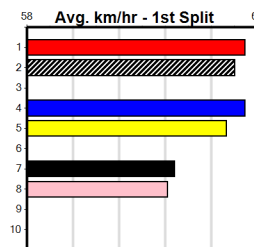

4

3:42PM

(VIC time)

Distance: 390m, Race Type: Mixed 4/5, Total Prizemoney: $3,360
1st: $2,250, 2nd: $690, 3rd: $345, 4th: $75

Watchdog Tips:

Bet:

Form Box	Wgt	Dist	Track	Date	Time	BON	Margin	1st/2nd (Time)	PIR	Checked	Comment	WR	Split 1	S/P	Grade

BROADY BOB [5]

F Dog Apr-22 Sire: ORSON ALLEN Dam: ORIENTAL JADE
Owner(s): BROADY (SYN), P Denman, d Denman, J Houston, J Randall, M Hughes, N Hill, T Harbinson, J Ba
Trainer: Arron Roche (Merrigum)
Winning Distances: < 300m (0) 300 - 399m (4) 400 - 499m (0) 500 - 599m (0) 600 - 699m (0) > 700m (0)
Winning Weights: 30.5(1) 31.5(1) 32.3(1) 32.5(1)

3rd (7)	30.1	300	HVL	R1	05-Jul-24	17.49	16.98	3.75L EVENING STAGGER (17.24)	M/3	.	.	.	4.04	$2.40	T3-M
1st (4)	30.5	300	HVL	R1	12-Jul-24	17.27	16.68	0.025 PATH TO NIRVANA (17.27)	M/2	.	.	.	4.05	$5.50	T3-M
3rd (2)	31.2	350	HVL	R4	23-Jul-24	19.83	19.36	2.75L WHATEVER HE SAID (19.64)	M/2	.	.	.	6.69	$6.10	T3-RW
ST (-)	32	390	SHP		29-Jul-24	23.04		8.00L Trial Cleared	M/23	.	.	3of4	.	.	ST
1st (3)	31.5	350	HVL	R10	02-Aug-24	19.60	19.11	2.75L DONATELLO ZEAL (19.79)	M/1	.	.	.	6.59	$4.90	T3-7
1st (4)	32.3	350	HVL	R5	16-Aug-24	19.52	19.37	2.25L CHELSEA DAGGER (19.67)	M/1	.	.	SW	6.54	$2.20	T3-RW
2nd (8)	32.3	390	SHP	R11	29-Aug-24	22.60	22.11	0.10L SILVER MACK (22.59)	M/12	.	.	.	8.48	$12.00	5
1st (6)	32.5	390	SHP	R4	05-Sep-24	22.24	22.17	1.25L MISS MELEE (22.32)	M/11	.	.	SW	8.51	$6.10	T3-5

Last 3 wins NOT included above

Bx	1st	2nd	3rd	4th	5th	6th	7th	8th
1								
2			1					
3	1			1				
4	2							
5								
6	1							1
7			1					
8		1						1

Prize Best	$5640.00
Starts	22.24(6)-5/9/24
Trk/Dts	11-4-1-2
APM	3-1-1-0
	4924

KRAKEN TURBO [4]

BK Dog Jul-21 Sire: BERNARDO Dam: KRAKEN ROSE
Owner(s): EYLES (SYN), K Eyles, H Eyles, D Eyles
Trainer: Jane Hooke (Huntly)
Winning Distances: < 300m (0) 300 - 399m (7) 400 - 499m (3) 500 - 599m (0) 600 - 699m (0) > 700m (0)
Winning Weights: 28.2(1) 29.0(1) 29.2(1) 29.5(2) 29.6(1) 29.8(2) 30.2(1) 30.3(1)

2nd (1)	29.5	410	HOR	R7	16-Jul-24	23.76	23.34	2.00L TIGGERLONG GAS (23.62)	Q/11	.	.	.	10.35	$24.90	X34
6th (3)	29.8	390	SHP	R7	22-Jul-24	22.35	22.04	4.00L EXALTED (22.09)	M/55	.	.	.	8.54	$46.70	FFA
1st (5)	29.8	390	SHP	R11	29-Jul-24	22.16	22.01	1.00L MEAL TICKET (22.22)	M/11	.	.	.	8.35	$2.90	5
3rd (6)	29.6	425	BEN	R6	02-Aug-24	24.07	23.70	5.00L AT MY COMMAND (23.74)	M/222	.	.	.	6.59	$23.10	X45
2nd (8)	29.6	410	HOR	R6	06-Aug-24	23.31	23.13	2.50L TOMMY TEQUILA (23.13)	M/22	.	.	.	10.23	$3.70	4
5th (4)	29.4	390	BAL	R12	28-Aug-24	22.69	22.24	7.00L LIGHTNING JEWEL (22.24)	M/45	.	.	SW	8.53	$20.10	X45
4th (6)	29.5	390	BAL	R4	04-Sep-24	22.20	21.89	4.50L OUR TITAN (21.89)	M/33	.	.	.	8.48	$36.20	X45
3rd (2)	29.8	410	HOR	R6	10-Sep-24	23.34	22.93	0.75L GREEN FLASH (23.29)	Q/11	.	.	.	10.21	$4.50	X34

Last 3 wins NOT included above

Bx	1st	2nd	3rd	4th	5th	6th	7th	8th
1								1
2	1	1	1	1	3			
3				1	2	3		
4	2	3	2		1	1		1
5	3							
6		3	2	1	2	1		1
7	2		1	2	1			2
8	1	3	2					

Prize Best	$37150.63
Starts	22.16(2)-5/2/24
Trk/Dts	58-10-13-10
APM	8-2-1-2
	7640

*** VACANT BOX ***

Sire: Dam:
Owner(s):
Trainer:
Winning Distances: < 300m (0) 300 - 399m (0) 400 - 499m (0) 500 - 599m (0) 600 - 699m (0) > 700m (0)
Winning Weights:

Bx	1st	2nd	3rd	4th	5th	6th	7th	8th