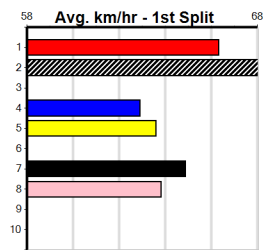

Owner(s):
 Winning Distances: < 300m (0) 300 - 399m (0) 400 - 499m (0) 500 - 599m (0) 600 - 699m (0) > 700m (0)
 Winning Weights:

Box History

ONE MORE RACE TO GO

Distance: 390m, Race Type: Mixed 6/7, Total Prizemoney: \$2,925
1st: \$1,950, 2nd: \$600, 3rd: \$300, 4th: \$75