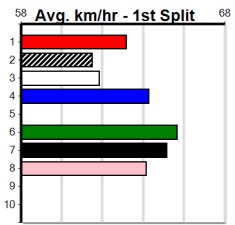

Sandown (SAP)

SANDOWN GREYS EVERY MONDAY NIGH

Distance: 515m, Race Type: Grade 5 No Penalty, Total Prizemoney: \$3,340
1st: \$2,230, 2nd: \$690, 3rd: \$345, 4th: \$75

10

10:39PM

(VIC time)

DASHER BALE (2) took off after a tearaway leader displaying brilliant mid race speed to win at The meadows last time in solid time and looks the one to beat on the strength of that effort. LITTLE PEG (4) has the early speed to overcome a tough box.