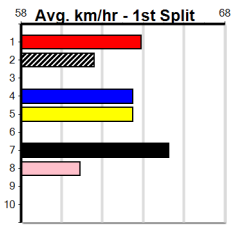

Suggested Quaddie:

- 1st Leg: 1,2,3,4 2nd Leg: 1,2,4,6
- 3rd Leg: 1,2,5 4th Leg: 1,3
- Cost: \$50 for 52.08%

Average Winning Time:

Distance	Grade	Avg. Time
515m	Grade 4	29.56
515m	Grade 5	29.84
515m	Mixed 6/7	29.90
515m	Grade 7	30.00
515m	Grade 5 No Penalty	30.02
595m	Mixed 4/5	34.35
595m	Restricted Win	34.77

Track Record:

Distance	Time	Greyhound	Date Set
515m	28.790	ASTON RUPEE	09-Sep-21
595m	33.562	COLLINDA PATTY	15-Aug-21
715m	41.157	HERE'S TEARS	30-Jan-20

Mobile Form Guide

Sandown

GREYHOUNDS ENTERTAINMENT

Distance: 515m, Race Type: Grade 7, Total Prizemoney: \$3,340
 1st: \$2,230, 2nd: \$690, 3rd: \$345, 4th: \$75