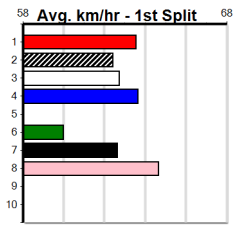

HARD STYLE RICO @ STUD (0-2 WINS)(2

Distance: 595m, Race Type: Restricted Win, Total Prizemoney: \$3,940
1st: \$2,640, 2nd: \$815, 3rd: \$410, 4th: \$75

5

9:01PM

(VIC time)

SHE'S EXTREME (4) can either lead or come off the speed to win in this company. LIBERTY KELTON (2) has been racing well in much harder races over the sprint distance here and holds a class edge. MY MUM ROCKS (3) can settle on the speed.