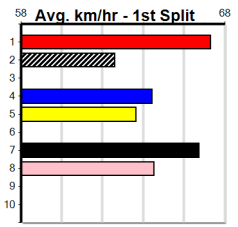

SPORTSBET NOBODY DOES IT EASIER

Distance: 515m, Race Type: Mixed 6/7, Total Prizemoney: $3,340
1st: $2,230, 2nd: $690, 3rd: $345, 4th: $75

2

7:55PM

(VIC time)

BIRMINGHAM (2) was a top 29.86 winner here last month and is drawn to settle top 2 early. PAW UCOLTA (4) was a powerful 30.12 winner here last start and can go faster today. SAMMY SUNG (7) appreciated a wide box in his fast last start Shep win

Watchdog Tips: **2** **4** **7** **8** **Bet:** **Box Trifecta 2,4,7 ($10 for 166.67%)**