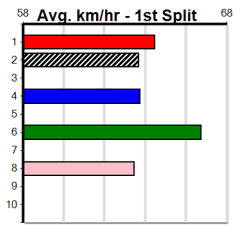

TOONGABBIE LODGE DAMSELS DASH

Distance: 515m, Race Type: Grade 5, Total Prizemoney: \$3,340
 1st: \$2,230, 2nd: \$690, 3rd: \$345, 4th: \$75

3

8:17PM

(VIC time)

FLYING MUFFIN (2) comes here for the first time following some blistering Sale wins and has the speed to lead throughout. ROSA MARIE (6) is yet to taste defeat with three best of the night wins around Dapto and she looks the clear danger.