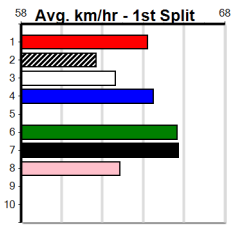

Sandown (SAP)

MOND WINDOWS & DOORS (250+ RANK)

Distance: 515m, Race Type: Grade 5 No Penalty, Total Prizemoney: \$3,340
1st: \$2,230, 2nd: \$690, 3rd: \$345, 4th: \$75

9

10:22PM

(VIC time)

HIS SPECIAL (7) produced his best run of his career with a sizzling 25.79 last start Warragul win and picks himself on the strength of that performance. SIMPLY STYLISH (4) can settle top 2 early and is racing well. PALDRON BALE (2) can charge home.