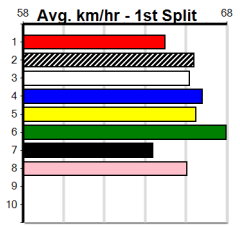

BOOK FOR THE MELBOURNE CUP NOW

Distance: 515m, Race Type: Grade 4, Total Prizemoney: \$3,875
 1st: \$2,600, 2nd: \$800, 3rd: \$400, 4th: \$75

6

9:19PM

(VIC time)

LAKEVIEW EMILY (4) is in the top bracket of sprinters in the state when at her best and she just needs some luck in the initial stages to get the job done. BAY TUDOR (1) should get an economical run off his favourable draw.