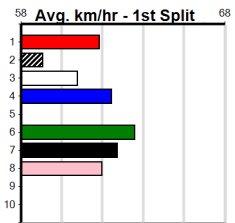

Distance: 595m, Race Type: Restricted Win, Total Prizemoney: $3,940
1st: $2,640, 2nd: $815, 3rd: $410, 4th: $75

4

8:39PM

(VIC time)

PAW QUINBY (1) is still learning how to race but clearly after viewing his first two runs has more talent that his rivals in this race. GOOD VIBES ONLY (7) can make a mid race surge. DROP OF INK (6) is every chance to set the early tempo.

Watchdog Tips:

1

7

6

4

Bet:

Win 1