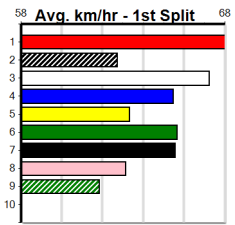

1	2	3	4	5	6	7	8
3	3	2	3	2	1	2	1
Prize	\$75,391.25						
Best	29.67						
Starts	77-17-19-6						
Trk/Dst	8-1-2-0						
APM	\$9289						

1	2	3	4	5	6	7	8
2	1					2	1
Prize	\$16,085.00						
Best	29.50						
Starts	34-6-5-5						
Trk/Dst	4-1-1-0						
APM	\$6817						

CALCUTTA NIGHT HERE NOVEMBER 23

Distance: 595m, Race Type: Mixed 4/5, Total Prizemoney: \$4,445
1st: \$2,990, 2nd: \$920, 3rd: \$460, 4th: \$75

8

10:05PM

(VIC time)

WILD CASH (1) holds a class edge and from the gun drawn can either lead or sit on the speed to win. DEWANA FERNANDO (3) has posted some top recent placings this track and distance and looks the clear danger.