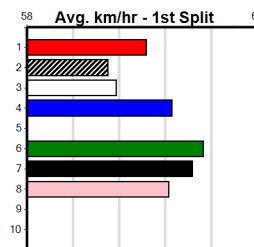

SANDOWN GREYS EVERY MONDAY NIGHT

Distance: 515m, Race Type: Grade 5 No Penalty, Total Prizemoney: $3,340
1st: $2,230, 2nd: $690, 3rd: $345, 4th: $75

DASHER BALE (2) took off after a tearaway leader displaying brilliant mid race speed to win at The meadows last time in solid time and looks the one to beat on the strength of that effort. LITTLE PEG (4) has the early speed to overcome a tough box.

Watchdog Tips: 2 4 6 8 **Bet:** Win 2

1

LETHO LAND (QLD)[5] **$26.00**
BK **Bitch** **Sep-21** **Racing below par, better draw, keep safe**
Owner(s): N Sweeney **Sire: AUSSIE INFRARED** **Dam: EIGHT GREEN CANS** **Trainer: Heath Mcadam (Ocean Grove)**
Winning Distances: < 300m (0) 300 - 399m (0) 400 - 499m (1) 500 - 599m (3) 600 - 699m (1) > 700m (0)
Winning Weights: 24.5(2) 24.7(2) 24.8(1)

Box	1st	2nd	3rd	4th	5th	6th	7th	8th
1		2	3	2	2			
2	2	2	1	2	1			
3	1	1		2	2			1
4			2	1	1	1		1
5			3	1	1		1	
6				1				3
7	2		1	1		4	2	
8		4	2	1	1	1	2	

Prize Best Starts Trk/Dts APM $45200.00
30.37(7)-9/9/24
60-5-9-12
2-0-0-0
10522

Last 3 wins NOT included above

1st	2nd	3rd	4th	5th	6th	7th	8th
1st (7) 24.7 520 BGC R5 14-Aug-23 30.43 29.87 0.10L JAMESON BAY (30.44) 43 43 5.68 $5.50 NMW							
1st (3) 24.5 520 BGC R4 21-Aug-23 30.16 30.16 2.00L OH MINNIE (30.30) 31 31 5.62 $3.60 5H							
1st (7) 24.8 630 IPS R5 21-Oct-23 37.52 37.07 1.5L RINGBARK RAZOR (37.63) 53 53 11.42 $7.50 5							

2

DASHER BALE (NSW)[5] **$3.00**
F **Dog** **Mar-22** **Caught the eye in winning last time, hard to beat**
Owner(s): L Harris **Sire: FERNANDO BALE** **Dam: IDRIA BALE** **Trainer: Luke Harris (Devon Meadows)**
Winning Distances: < 300m (0) 300 - 399m (1) 400 - 499m (5) 500 - 599m (1) 600 - 699m (0) > 700m (0)
Winning Weights: 32.8(1) 33.0(1) 33.2(2) 33.9(1) 34.2(2)

Box	1st	2nd	3rd	4th	5th	6th	7th	8th
1		1	2	1	1			1
2	2			1	1	1		
3	1	1			2			
4								
5	1				4			
6	1	1	1		2	1		
7			1	2			2	1
8	2			1	1	2	1	

Prize Best Starts Trk/Dts APM $11330.00
30.05(7)-9/9/24
40-7-3-4
1-0-0-0
7566

Last 3 wins NOT included above

1st	2nd	3rd	4th	5th	6th	7th	8th
1st (6) 33.2 435 SLE R12 02-Jun-24 24.74 24.37 1.75L DR. ANGELO (24.85) S/811 . . . . . 5.55 $8.10 5							
1st (3) 34.2 460 WGL R7 25-Jul-24 26.42 26.16 2.50L QUEST FOR DREAMS (26.59) S/822 . . . . . 6.90 $3.80 T3-5							
1st (3) 34.2 450 SHP R8 08-Aug-24 25.89 25.53 0.05L COLD THAT NIGHT (25.89) S/753 . . . . . 7.09 $4.30 T3-5							

3

RICO ECLIPSE [5] **$15.00**
BK **Dog** **Jan-21** **Better than past few runs, can improve.**
Owner(s): A Lamarca **Sire: FABREGAS** **Dam: RICOLINA LASS** **Trainer: Anthony Lamarca (Burwood East)**
Winning Distances: < 300m (0) 300 - 399m (0) 400 - 499m (1) 500 - 599m (3) 600 - 699m (0) > 700m (0)
Winning Weights: 34.8(1) 34.9(2) 35.2(1)

Box	1st	2nd	3rd	4th	5th	6th	7th	8th
1	2							1
2	1				1	1		
3		1						1
4					1			
5			1		1		2	1
6			1			2	1	1
7	1					1		
8							1	1

Prize Best Starts Trk/Dts APM $8565.00
29.49(2)-11/12/22
23-4-1-2
11-2-0-1
89

Last 3 wins NOT included above

1st	2nd	3rd	4th	5th	6th	7th	8th
1st (1) 34.9 400 WGL R9 17-Nov-22 22.93 22.91 0.75L MOON DRAGON (22.98) M/34 . . . SW . 8.49 $3.60 T3-7							
1st (1) 34.8 525 MEP R11 30-Nov-22 30.32 29.87 3.5L JOHNNY COOL (30.57) M/4322 . . . . . 5.21 $15.80 RW							
1st (2) 35.2 515 SAP R10 11-Dec-22 29.49 29.30 0.10L HOT SCOTCH (29.49) M/6222 . . . . . 5.19 $9.90 5H