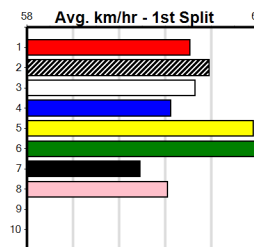

SPORTSBET GO THE BLUE DOG

Distance: 515m, Race Type: Grade 5, Total Prizemoney: $3,340
1st: $2,230, 2nd: $690, 3rd: $345, 4th: $75

7
9:41PM

(VIC time)

VITAL STEP (2) returns to an inside box today and is expected to show his best form. NEVER BE ALONE (5) can display her trademark electric early speed and should set a cracking speed out in front. MYSTERY BROKER (1) is drawn to feature.

Watchdog Tips:

2

5

1

7

Bet:

Win 2

Form Box	Wgt	Dist	Track	Date	Time	BON	Margin	1st/2nd (Time)	PIR	Checked	Comment	WR	Split 1	S/P	Grade
1															
MYSTERY BROKER [5]															
Drawn to race on the speed, major player. $7.00															
DKBD Dog Jul-21 Sire: FERNANDO BALE Dam: MEMPHIS SKY Trainer: Greg Murphy (Pearcedale)															
Owner(s): GREG AND SONIA MURPHY (SYN), G Murphy, S Murphy															
Winning Distances: < 300m (0) 300 - 399m (0) 400 - 499m (3) 500 - 599m (1) 600 - 699m (0) > 700m (0)															
Winning Weights: 31.8(1) 32.2(1) 32.3(2)															
ST (-) 32.4 300 HVL 12-Jul-24 16.96 0.25L Trial Cleared M/22 2of2 . ST															
1st (6) 32.3 400 WGL R9 26-Jul-24 22.98 22.65 1.25L OUR ELLIE (23.05) M/42 8.83 $4.20 X67															
1st (8) 32.2 460 WGL R9 02-Aug-24 25.99 25.82 1.75L BOOKER MAN (26.10) M/222 6.65 $8.30 X67															
1st (1) 32.3 510 SLE R7 07-Aug-24 28.93 28.75 2.50L AKINA CRUSADER (29.09) M/111 9.10 $2.00 5															
5th (2) 32.1 515 SAP R3 12-Aug-24 30.01 29.27 3.25L CONTAINER (29.79) M/5334 5.19 $13.30 5															
4th (1) 32.9 350 HVL R7 25-Aug-24 19.36 18.71 4.50L BLUE BLOOD (19.05) S/7 6.71 $24.90 5															
7th (8) 32.6 460 WGL R8 30-Aug-24 26.37 25.80 8.50L HOTEL WHISKY ONE (25.80) M/457 6.62 $8.50 X45															
5th (6) 32.0 350 HVL R6 15-Sep-24 19.68 19.34 3.5L MISTER EASY (19.44) M/3 6.63 $8.90 X45															
Last 3 wins NOT included above															
1st (5) 31.8 435 SLE R1 15-Nov-23 24.80 24.35 5.50L MAY EMMA SHINE (25.17) Q/111 5.39 $13.60 M															
Prize Best Starts Trk/Dts APM $8785.00 30.01(2)-12/8/24 10-4-1-1 1-0-0-0 5495															

Form Box	Wgt	Dist	Track	Date	Time	BON	Margin	1st/2nd (Time)	PIR	Checked	Comment	WR	Split 1	S/P	Grade
2															
VITAL STEP [5]															
Better draw today, solid muster, hard to catch $3.00															
BK Dog Oct-22 Sire: FERNANDO BALE Dam: SUB ROSA Trainer: Jeffrey Britton (Anakie)															
Owner(s): KRAMERICA (SYN), G Farrugia, W Gallagher															
Winning Distances: < 300m (0) 300 - 399m (0) 400 - 499m (2) 500 - 599m (1) 600 - 699m (0) > 700m (0)															
Winning Weights: 32.3(1) 32.7(1) 32.8(1)															
4th (3) 32.5 450 WBL R3 11-Jul-24 25.65 25.45 2.75L SUDOKU CARMELLO (25.46) Q/344 6.74 $8.20 RWH															
1st (3) 32.7 450 WBL R4 18-Jun-24 25.28 25.28 5.50L HOME TOWN (25.64) Q/111 6.69 $2.00 X67															
1st (1) 32.8 525 MEA R4 27-Jul-24 30.13 30.09 3.25L MILL ALI (30.35) Q/3111 5.16 $1.80 6G															
T (3) 33.2 525 MEA R9 03-Aug-24 0.00 29.82 DEADLY AVENGER (30.08) M/3288 VO 5.14 $3.10 RW															
3rd (1) 32.8 515 SAN R12 15-Aug-24 29.74 29.09 0.75L RUXTON FLAME (29.69) M/5333 SW 5.18 $1.30 5															
2nd (6) 32.8 515 SAN R11 22-Aug-24 29.69 29.31 2.50L PAW ZELINI (29.52) M/3233 5.16 $2.80 5															
5th (4) 32.7 515 SAN R5 29-Aug-24 30.08 29.13 1.25L BUNDY PARADISE (30.00) M/4565 5.22 $2.50 5															
7th (4) 32.8 525 MEA R11 07-Sep-24 30.66 29.55 10.00 NASHVILLE BALE (29.99) M/7888 5.40 $6.00 5															
Last 3 wins NOT included above															
1st (6) 32.3 450 WBL R3 13-Jun-24 25.56 25.20 4.00L QUEEN AVENGER (25.83) Q/211 6.68 $4.80 MH															
Prize Best Starts Trk/Dts APM $15480.00 29.69(6)-22/8/24 14-3-2-2 3-0-1-1 10929