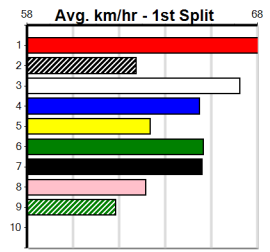

CALCUTTA NIGHT HERE NOVEMBER 23

Distance: 595m, Race Type: Mixed 4/5, Total Prizemoney: $4,445
1st: $2,990, 2nd: $920, 3rd: $460, 4th: $75

WILD CASH (1) holds a class edge and from the gun drawn can either lead or sit on the speed to win. DEWANA FERNANDO (3) has posted some top recent placings this track and distance and looks the clear danger.

Watchdog Tips: 1 3 6 4 Bet: Box Quinella 1,3 ($10 for 1000%)

WILD CASH [5] Versatile type, gun draw, the one to beat. $2.40
BK Dog Apr-21 Sire: MY REDEEMER Dam: FLYING SMOOTH
Owner(s): T Erenshaw
Trainer: Kim Erenshaw (Junction Village)
Winning Distances: < 300m (0) 300 - 399m (0) 400 - 499m (2) 500 - 599m (1) 600 - 699m (4) > 700m (2)
Winning Weights: 30.8(1) 30.9(2) 31.3(1) 31.4(1) 31.6(1) 31.7(1) 31.9(1) 32.1(1)
3rd (8) 31.0 715 SAN R7 25-Jul-24 42.37 42.22 2.25L BLACK SILENCER (42.22) M/6764 . . . 6.28 $11.90 X45
2nd (7) 31.5 715 SAN R5 01-Aug-24 42.12 41.78 0.025 FIRE CHAMBER (42.12) Q/2211 . . . 6.18 $13.60 SH
7th (7) 31.7 715 SAN R9 08-Aug-24 42.28 41.72 6.50L AUNT VIRGINIA (41.84) M/3556 . . . 6.16 $42.80 SF
4th (5) 32.1 715 SAN R5 15-Aug-24 42.41 41.85 8.50L SHAKE AND BAKE (41.85) M/4554 . . . 6.27 $13.40 X45
3rd (6) 31.7 595 SAN R8 22-Aug-24 34.36 34.19 2.50L DRILL SERGEANT (34.19) Q/3343 . . . 9.41 $19.50 5
2nd (1) 31.7 600 MEP R8 28-Aug-24 34.40 33.97 6.50L ETHANOL WATER (33.97) M/2222 . . . 9.03 $5.00 X45
1st (2) 32.1 715 SAN R4 05-Sep-24 41.91 41.91 8.00L JEREMY SPOKE (42.47) M/1111 . . . 6.16 $1.10 5
3rd (4) 32.3 730 MEP R8 11-Sep-24 43.40 43.31 1.5L GALACTIC SPARTAN (43.31) M/2222 . . . 5.02 $1.90 5
Last 3 wins NOT included above
1st (3) 31.4 600 MEP R6 17-Apr-24 34.54 34.43 2.00L PREMIUM EQUITY (34.66) M/3221 . . SW . 9.13 $14.30 RWH
1st (6) 30.9 715 SAN R6 24-May-24 42.05 41.97 4.50L OSPREY ATHENA (42.35) Q/1111 . . SW . 6.13 $43.40 S
1st (6) 31.3 650 SHP R7 10-Jun-24 37.62 36.94 1.25L MINTER FROST (37.70) M/2222 . . SW . 17.66 $8.40 SH

INTERNAL AFFAIRS (NSW)[5] Rising in class and distance, place best. $17.00
BD Dog Sep-20 Sire: ZAMBORA BROCKIE Dam: NINO DE ORO
Owner(s): M Henderson
Trainer: Chloe Bowman (Kilmany)
Winning Distances: < 300m (0) 300 - 399m (0) 400 - 499m (2) 500 - 599m (10) 600 - 699m (0) > 700m (0)
Winning Weights: 30.0(1) 30.2(2) 30.8(1) 30.9(1) 31.2(1) 31.3(3) 31.4(1) 31.7(2)
6th (5) 31.5 460 WGL R6 02-Aug-24 26.34 25.82 3.00L AKINA CRUSADER (26.13) M/866 . . . W 6.82 $53.70 5
6th (4) 31.4 515 SAP R4 12-Aug-24 30.08 29.27 12.00 LETHAL SNIPER (29.27) S/6666 . . . 5.28 $82.80 FFA
5th (8) 31.9 460 WGL R8 15-Aug-24 26.21 25.97 2.00L MADALIA ZOOM (26.07) S/645 . . . 6.78 $6.30 T3-5
2nd (2) 31.6 595 SAP R5 19-Aug-24 34.58 34.53 1.00L DEWANA PAYOUT (34.53) M/3322 . . . 9.35 $16.40 5
2nd (2) 31.5 460 WGL R6 27-Aug-24 26.62 26.16 1.75L SHIV ROY (26.50) M/223 . . . 6.56 $10.50 5
4th (8) 31.2 460 WGL R6 03-Sep-24 26.47 25.92 3.00L EMPTY YOUR MIND (26.27) S/755 . . SW . 6.80 $11.20 5
4th (1) 31.4 510 SLE R8 11-Sep-24 28.92 28.85 1.25L BE A CHARACTER (28.85) M/333 . . . 9.33 $2.20 5
3rd (4) 31.4 350 HVL R10 15-Sep-24 19.56 19.34 2.00L KIRWAN (19.44) M/6 . . . 6.69 $52.20 5
Last 3 wins NOT included above
1st (1) 31.7 500 TRA R9 20-Oct-23 27.71 27.71 3.5L COOL SUMMER (27.95) M/111 . . SW . 9.20 $3.30 X45
1st (4) 31.3 595 SAP R8 23-Nov-23 34.60 34.60 0.10L OKAY BOOMER (34.61) S/3222 . . . 9.40 $21.10 X45
1st (4) 31.3 500 TRA R8 08-Jul-24 28.08 28.08 2.25L STEELE JAKIT (28.24) M/222 . . . W 9.33 $3.80 5