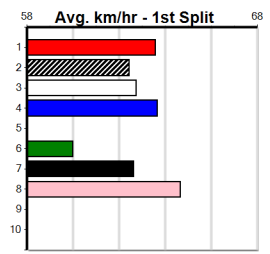

HARD STYLE RICO @ STUD (0-2 WINS)(250+)

Distance: 595m, Race Type: Restricted Win, Total Prizemoney: $3,940
1st: $2,640, 2nd: $815, 3rd: $410, 4th: $75

SHE'S EXTREME (4) can either lead or come off the speed to win in this company. LIBERTY KELTON (2) has been racing well in much harder races over the sprint distance here and holds a class edge. MY MUM ROCKS (3) can settle on the speed.

Watchdog Tips: 4 2 3 1 Bet: Box Trifecta 1,2,3,4 ($10 for 41.67%)

GRACE BURGESS [6] Drawn to settle on the speed, key player. $5.50
WDKBD Bitch Jun-22 Sire: TOMMY SHELBY Dam: GOLD VEIN
Owner(s): SHIRAZ RACING (SYN), S Holmes, L Holmes, D Holmes
Trainer: Daryl Holmes (Blind Bight)
Winning Distances: < 300m (0) 300 - 399m (0) 400 - 499m (0) 500 - 599m (2) 600 - 699m (0) > 700m (0)
Winning Weights: 25.9(1) 26.0(1)
3rd (7) 26.1 515 SAP R1 10-Jun-24 30.34 29.57 5.50L LAPIS LAZULI (29.98) M/3444 . . . . 5.28 $16.10 M
3rd (3) 26.3 515 SAP R1 17-Jun-24 30.14 29.74 6.00L CANYA KIPPER (29.75) Q/3333 . . . . 5.25 $12.90 M
6th (3) 26.2 595 SAP R2 24-Jun-24 35.38 34.75 9.00L DAINTREE GRANITE (34.76) Q/7776 . . . . 9.72 $9.40 RW
1st (3) 26.0 595 SAP R3 01-Jul-24 34.78 34.56 7.50L BLUE FLAME (35.28) Q/1111 . . . . 9.42 $2.50 RW
4th (4) 26.5 595 SAP R2 08-Jul-24 34.91 34.68 3.25L FLAWS AND SINS (34.68) Q/6664 . . . . 9.84 $6.90 RW
1st (6) 25.9 595 SAP R2 15-Jul-24 35.06 34.71 1.25L NOAH'S BEST (35.13) Q/3422 . . . . 9.52 $4.70 RW
2nd (3) 25.7 595 SAP R9 29-Jul-24 34.68 34.38 3.5L PAW BODHI (34.45) M/3333 . . . . 9.40 $11.30 RW
5th (4) 25.1 595 SAN R3 29-Aug-24 34.93 34.03 7.00L PAW BODHI (34.45) M/3444 . . . . 9.43 $9.50 X67
Last 3 wins NOT included above
Prize Best $7870.00
Starts 34.68(3)-29/7/24
Trk/Dts 13-2-2-4
APM 6-2-1-0 4781

LIBERTY KELTON [7] Class edge, rise in distance helps, danger. $2.90
BK Bitch May-22 Sire: SHIMA SHINE Dam: ITA LOUISA
Owner(s): S Toner
Trainer: Stephen Toner (Bunyip)
Winning Distances: < 300m (0) 300 - 399m (0) 400 - 499m (0) 500 - 599m (1) 600 - 699m (0) > 700m (0)
Winning Weights: 29.8(1)
8th (5) 30.1 515 SAN R1 25-Jul-24 30.67 29.23 13.00 FRANTIC (29.81) M/8788 . . . . 5.35 $57.70 X67
5th (3) 30.0 460 WGL R9 02-Aug-24 26.46 25.82 7.00L MYSTERY BROKER (25.99) M/886 . . . . 6.85 $27.90 X67
5th (2) 30.3 460 WGL R4 09-Aug-24 26.30 25.58 1.25L CHESTER CAMPBELL (26.22) M/664 . . . . 6.74 $24.30 X67
3rd (3) 29.9 515 SAN R1 22-Aug-24 29.98 29.31 8.00L FILL YOUR BOOTS (29.42) M/5443 . . . . 5.33 $4.80 7
3rd (2) 29.9 515 SAN R1 29-Aug-24 30.09 29.13 3.75L PAW MANTRA (29.83) M/5444 . . . . 5.28 $9.10 7
2= (7) 29.9 515 SAN R1 05-Sep-24 30.25 29.33 3.75L MY HUMMINGBIRD (30.00) S/5344 . . . . 5.34 $29.50 7
2nd (6) 29.7 515 SAN R1 12-Sep-24 30.04 29.20 12.00 ELLIOTT (29.22) M/7443 . . . . 5.39 $15.90 7
5th (1) 29.8 515 SAN R1 19-Sep-24 30.22 29.57 4.75L MILL ALI (29.91) Q/3565 . . . . 5.21 $4.50 X67
Last 3 wins NOT included above
1st (1) 29.8 515 SAP R1 08-Jul-24 30.05 29.50 2.75L MYSTICAL MAVIS (30.23) Q/1111 . . . . 5.13 $2.10 M
Prize Best $10802.50
Starts FSTD
Trk/Dts 14-1-4-2
APM 0-0-0-0 7694