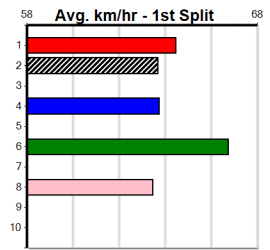

TOONGABBIE LODGE DAMSELS DASH

3

8:17PM

(VIC time)

Distance: 515m, Race Type: Grade 5, Total Prizemoney: $3,340
1st: $2,230, 2nd: $690, 3rd: $345, 4th: $75

FLYING MUFFIN (2) comes here for the first time following some blistering Sale wins and has the speed to lead throughout. ROSA MARIE (6) is yet to taste defeat with three best of the night wins around Dapto and she looks the clear danger.

Watchdog Tips: **2** **5** **1** **8** **Bet:** **Win 2**

Form Box	Wgt	Dist	Track	Date	Time	BON	Margin	1st/2nd (Time)	PIR	Checked	Comment	WR	Split 1	S/P	Grade	
1	SENSES FAIL [5] Model of consistency, can fill a minor placing $8.00															
	BE Bitch Feb-22 Sire: FERNANDO BALE Dam: MY DEWANA PENNY Trainer: Heath Mcadam (Ocean Grove)															
	Owner(s): H Mcadam															
	Winning Distances: < 300m (0) 300 - 399m (1) 400 - 499m (2) 500 - 599m (0) 600 - 699m (0) > 700m (0)															
	Winning Weights: 26.9(1) 27.5(1) 27.7(1)															
	1st	(3)	27.7	450	WBL	R6	22-Jul-24	25.77	25.72	3.5L	BURN THE BEND (26.00)	Q/111	SW	6.76	$3.80	X67
	3rd	(3)	28.0	460	GEL	R7	30-Jul-24	26.47	26.07	1.75L	SUMMER SPRITZ (26.35)	M/122		6.65	$3.20	RW
	5th	(4)	27.8	525	MEP	R3	07-Aug-24	31.17	29.93	5.00L	DESTINI REBEL (30.82)	M/2554		5.25	$7.70	T3-5
	3rd	(6)	28.0	450	BAL	R8	11-Aug-24	25.83	25.52	4.50L	BERN'S BANJO (25.52)	Q/333		6.69	$5.70	T3-5
	3rd	(2)	28.0	460	GEL	R6	16-Aug-24	26.39	25.44	4.50L	PIXIE TRIXIE (26.09)	M/333		6.75	$21.50	5
3rd	(2)	27.9	515	SAP	R7	02-Sep-24	30.16	29.85	4.50L	CANYA ASSASSIN (29.85)	Q/2333		5.21	$21.80	5	
2nd	(2)	28.3	515	SAP	R9	09-Sep-24	30.13	29.69	5.50L	MY SLICK RICK (29.78)	M/5322		5.27	$3.70	T3-5H	
3rd	(1)	28.3	515	SAP	R9	16-Sep-24	30.33	29.52	6.00L	DREAM ON ALLAN (29.94)	M/4453		5.23	$6.70	5F	
Last 3 wins NOT included above																
1st	(5)	27.5	410	HOR	R2	29-Mar-24	23.64	23.23	5.50L	MIDNIGHT PRESS (24.02)	M/41		10.82	$2.50	M	
1st	(4)	26.9	390	WBL	R4	24-Jun-24	22.43	22.13	4.50L	MENTION (22.74)	Q/22		8.87	$5.40	7	

Box History								
Bx	1st	2nd	3rd	4th	5th	6th	7th	8th
1								
2		1	2		1	1		
3	1		1		1	1		
4	1			1	1			1
5	1	1						1
6		1	1			2		
7			1	2			1	
8					1			
Prize Best Starts								$6470.00
Trk/Dts								30.13(2)-9/9/24
APM								28-3-3-7 6-0-1-2 4206

2	FLYING MUFFIN [5] Serious prospect, can burn early, the one to catch $2.00															
	BK Bitch Oct-22 Sire: MY REDEEMER Dam: FLYING UNICORN Trainer: Kim Erenshaw (Junction Village)															
	Owner(s): T Erenshaw															
	Winning Distances: < 300m (0) 300 - 399m (1) 400 - 499m (3) 500 - 599m (0) 600 - 699m (0) > 700m (0)															
	Winning Weights: 24.5(1) 24.7(1) 25.1(1) 25.3(1)															
	1st	(3)	24.5	390	BAL	R2	17-Jul-24	22.10	21.95	7.50L	MAKE THE CUT (22.62)	Q/11	SW	8.32	$11.20	M
	2nd	(6)	24.8	390	BAL	R9	24-Jul-24	22.39	22.18	2.50L	LETHAL AVENGER (22.22)	M/32		8.72	$2.60	X67
	1st	(3)	24.7	435	SLE	R4	04-Aug-24	24.36	24.36	5.50L	XENI BALE (24.74)	Q/111		5.23	$2.20	7
	1st	(4)	25.1	435	SLE	R4	11-Aug-24	24.67	24.42	4.75L	LILY LALA (24.99)	M/111		5.30	$1.20	6G
	1st	(8)	25.3	435	SLE	R4	18-Aug-24	24.31	24.18	2.25L	HAY RILEY (24.46)	M/111	SW	5.18	$2.20	RWH
Last 3 wins NOT included above																

Box History								
Bx	1st	2nd	3rd	4th	5th	6th	7th	8th
1								
2								
3	2							
4	1							
5								
6		1						
7								
8	1							
Prize Best Starts								$8550.00
Trk/Dts								FSH
APM								5-4-1-0 0-0-0-0 6588

3	*** VACANT BOX ***															
	Sire: Dam: Trainer:															
	Owner(s):															
	Winning Distances: < 300m (0) 300 - 399m (0) 400 - 499m (0) 500 - 599m (0) 600 - 699m (0) > 700m (0)															
Winning Weights:																
Box History