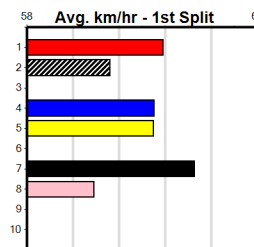

1

7:29PM

(VIC time)

Distance: 515m, Race Type: Grade 7, Total Prizemoney: $3,340
1st: $2,230, 2nd: $690, 3rd: $345, 4th: $75

MONEY PALACE (4) has been racing well enough in stronger company and will find this more to his liking. SET TO SIZZLE (5) once fully balanced has a good motor and he looks a dog on the improve.
NUTLEY BOY (2) can secure inside runs from his good draw

Watchdog Tips: **4** **5** **2** **1** **Bet:** **Box Trifecta 1,2,4,5 ($10 for 41.67%)**

Form Box	Wgt	Dist	Track	Date	Time	BON	Margin	1st/2nd (Time)	PIR	Checked	Comment	WR	Split 1	S/P	Grade
1	KAOS CONTROL [7] $5.00														
Drawn to settle on the speed, last 50m a worry															
BKW Dog Jul-21 Sire: FERNANDO BALE Dam: EMPRESS ROSE															
Owner(s): GREG AND SONIA MURPHY (SYN), G Murphy, S Murphy															
Trainer: Greg Murphy (Pearcedale)															
Winning Distances: < 300m (0) 300 - 399m (0) 400 - 499m (1) 500 - 599m (0) 600 - 699m (0) > 700m (0)															
Winning Weights: 31.1(1)															
5th (5)	31.0	350	HVL	R2	26-Nov-23	20.10	19.03	4.25L COYOTE SALT (19.81)	M/3	.	V7	.	6.73	$5.50	M
ST (-)	31.4	400	WGL	R2	18-Jul-24	23.11	.	0.50L Trial Cleared	M/11	.	1of4	.	.	.	ST
4th (1)	31.3	435	SLE	R3	24-Jul-24	25.36	24.44	3.00L PAW OLYMPIA (25.16)	M/455	.	.	W	5.40	$2.20	M
1st (3)	31.1	460	WGL	R2	02-Aug-24	26.27	25.82	0.25L CAPRICORN ONE (26.28)	S/332	.	.	W	6.74	$13.20	M
2nd (1)	31.1	510	SLE	R5	07-Aug-24	29.28	28.75	2.50L GAZING COLLINDA (29.11)	M/222	.	.	.	9.29	$6.10	X67
3rd (7)	31.3	460	WGL	R9	29-Aug-24	26.38	26.01	3.75L SOMETHING CLEVER (26.13)	M/434	.	.	.	6.69	$3.30	T3-RW
4th (6)	31.5	460	WGL	R5	12-Sep-24	26.30	25.86	6.50L NACHO COOKIE (25.86)	Q/334	.	.	.	6.62	$2.40	T3-RW
2nd (8)	31.1	460	WGL	R11	19-Sep-24	26.21	25.99	3.25L GOLD MAREE (25.99)	M/322	.	.	.	6.64	$2.50	RW
Last 3 wins NOT included above															
Prize Best Starts Trk/Dts APM															

Form Box	Wgt	Dist	Track	Date	Time	BON	Margin	1st/2nd (Time)	PIR	Checked	Comment	WR	Split 1	S/P	Grade
2	NUTLEY BOY [7] $4.80														
Improving type, stays to the inside, threat															
BE Dog Jan-23 Sire: FERAL FRANKY Dam: YINDI GIRL TURBO															
Owner(s): ShantothoMax (SYN), J Farrell, S Axton															
Trainer: Matthew Lanigan (Rowsley)															
Winning Distances: < 300m (0) 300 - 399m (0) 400 - 499m (1) 500 - 599m (0) 600 - 699m (0) > 700m (0)															
Winning Weights: 30.1(1)															
5th (4)	29.3	515	SAP	R1	29-Jul-24	30.97	29.46	18.00 PAW FREDRICK (29.74)	S/6655	.	.	.	5.46	$3.30	MH
2nd (6)	29.7	410	HOR	R2	27-Aug-24	23.71	23.09	0.50L CRANK IT (23.69)	S/22	.	.	.	10.77	$6.40	M
1st (3)	30.1	410	HOR	R2	03-Sep-24	24.30	23.05	0.50L SCOOPA STEVE (24.33)	Q/54	.	.	.	11.04	$2.40	M
5th (3)	30.4	460	GEL	R9	10-Sep-24	26.28	25.68	9.00L HOT SAKI (25.68)	S/563	.	.	.	6.79	$8.00	7
2nd (1)	30.0	485	HOR	R9	17-Sep-24	27.65	27.44	1.00L MEMPHIS RAINS (27.59)	Q/122	.	.	.	6.68	$6.40	X67
Last 3 wins NOT included above															
Prize Best Starts Trk/Dts APM															

3	*** VACANT BOX ***														
Sire: Dam:															
Owner(s):															
Trainer:															
Winning Distances: < 300m (0) 300 - 399m (0) 400 - 499m (0) 500 - 599m (0) 600 - 699m (0) > 700m (0)															
Winning Weights:															
Box History