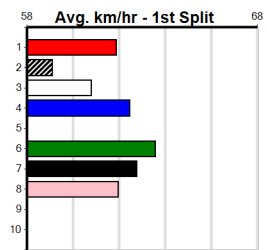

4

8:39PM

(VIC time)

Distance: 595m, Race Type: Restricted Win, Total Prizemoney: $3,940
1st: $2,640, 2nd: $815, 3rd: $410, 4th: $75

PAW QUINBY (1) is still learning how to race but clearly after viewing his first two runs has more talent that his rivals in this race. GOOD VIBES ONLY (7) can make a mid race surge. DROP OF INK (6) is every chance to set the early tempo.

Watchdog Tips: 1 7 6 4 **Bet:** Win 1

1

Form Box	Wgt	Dist	Track	Date	Time	BON	Margin	1st/2nd (Time)	PIR	Checked	Comment	W/R	Split 1	S/P	Grade
PAW QUINBY (NSW)[M] $1.60															
DKBD Dog Jan-23 Sire: FERAL FRANKY Dam: WENDALIN BALE															
Owner(s): B Wheeler Trainer: Correy Grenfell (Anakie)															
Winning Distances: < 300m (0) 300 - 399m (0) 400 - 499m (0) 500 - 599m (0) 600 - 699m (0) > 700m (0)															
Winning Weights:															
3rd (8)	32.1	515	SAP	R1	09-Sep-24	29.99	29.69	3.25L PAW NILE (29.76)	S/7644				5.36	$7.80	M
4th (4)	32.0	595	SAP	R3	16-Sep-24	35.02	34.89	2.00L PAW ERINA (34.89)	M/5333				9.67	$5.60	RW
Last 3 wins NOT included above															

Bx	1st	2nd	3rd	4th	5th	6th	7th	8th
1								
2								
3								
4								
5								
6								
7								
8								

Prize Best	$370.00
Starts	35.02(4)-16/9/24
Trk/Dts	2-0-0-1
APM	1-0-0-0
	370

2

Form Box	Wgt	Dist	Track	Date	Time	BON	Margin	1st/2nd (Time)	PIR	Checked	Comment	W/R	Split 1	S/P	Grade
TAKE A CARNATION [7] $41.00															
BK Bitch Oct-20 Sire: MY BRO FABIO Dam: STARLIGHT JILL															
Owner(s): DIRTY RATS TWO (SYN), S Jack, S Burke Trainer: Shane Jack (Dalmore)															
Winning Distances: < 300m (0) 300 - 399m (0) 400 - 499m (0) 500 - 599m (1) 600 - 699m (0) > 700m (0)															
Winning Weights: 30.0(1)															
3rd (6)	29.9	595	SAP	R4	22-Jul-24	35.33	34.51	1.25L CHARLI MARLEY (35.25)	M/6644		SW		9.83	$15.50	RW
1st (7)	30.0	515	SAP	R1	04-Aug-24	30.60	29.55	1.5L FORBES LIGHTNING (30.69)	M/6632		SW		5.50	$17.70	M
4th (4)	30.5	545	BAL	R7	11-Aug-24	31.94	31.15	5.00L NOAH'S BEST (31.59)	S/8876				7.38	$52.00	T3-7
6th (8)	30.3	595	SAP	R7	19-Aug-24	35.58	34.53	11.00 SINGLE LADIES (34.88)	S/7776				9.89	$71.60	RW
6th (8)	30.8	510	SLE	R5	28-Aug-24	29.85	29.07	4.25L ROUGH GEM (29.56)	S/878				9.84	$25.30	7
7th (6)	30.7	510	SLE	R7	04-Sep-24	29.43	28.81	2.75L NORM'S LUCY (29.26)	S/888				9.73	$68.10	T3-RW
6th (3)	31.3	515	SAP	R5	09-Sep-24	30.57	29.69	8.00L PALDRON BALE (30.02)	S/7777				5.57	$73.60	X67
3rd (3)	31.3	595	SAP	R2	16-Sep-24	35.65	34.89	5.50L ASTON MONITOR (35.28)	S/6553		SW		9.95	$46.40	RW
Last 3 wins NOT included above															

Bx	1st	2nd	3rd	4th	5th	6th	7th	8th
1								
2								
3								
4								
5								
6								
7								
8								

Prize Best	$7820.00
Starts	35.30(8)-10/9/23
Trk/Dts	73-1-5-11
APM	16-0-0-3
	3180

3

Form Box	Wgt	Dist	Track	Date	Time	BON	Margin	1st/2nd (Time)	PIR	Checked	Comment	W/R	Split 1	S/P	Grade
BOBBY BLUE [M] $21.00															
BE Dog Mar-23 Sire: FERNANDO BALE Dam: MEPUNGA SPECTRE															
Owner(s): M Haines Trainer: James Shaw (Seymour)															
Winning Distances: < 300m (0) 300 - 399m (0) 400 - 499m (0) 500 - 599m (0) 600 - 699m (0) > 700m (0)															
Winning Weights:															
5th (2)	30.5	525	MEP	R1	04-Sep-24	31.80	30.09	18.00 ROMANTIC RED (30.61)	S/7777				5.62	$8.40	M
4th (2)	30.3	450	SHP	R1	09-Sep-24	26.01	25.01	10.00 MARRAKESH (25.33)	S/655				6.84	$7.70	M
6th (2)	30.1	450	SHP	R9	14-Sep-24	26.89	25.39	18.00 SHALL BE QUICK (25.70)	M/567				6.79	$5.50	M
6th (7)	29.9	525	MEP	R1	18-Sep-24	30.97	29.87	6.50L LALA BUFFY (30.54)	S/7766				5.60	$12.40	M
Last 3 wins NOT included above															

Bx	1st	2nd	3rd	4th	5th	6th	7th	8th
1								
2								
3								
4								
5								
6								
7								
8								

Prize Best	$75.00
Starts	FSH
Trk/Dts	4-0-0-0
APM	0-0-0-0
	75