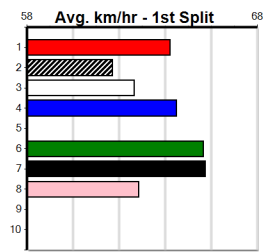

MOND WINDOWS & DOORS (250+ RANK)

9

10:22PM

(VIC time)

Distance: 515m, Race Type: Grade 5 No Penalty, Total Prizemoney: $3,340
1st: $2,230, 2nd: $690, 3rd: $345, 4th: $75

HIS SPECIAL (7) produced his best run of his career with a sizzling 25.79 last start Warragul win and picks himself on the strength of that performance. SIMPLY STYLISH (4) can settle top 2 early and is racing well. PALDRON BALE (2) can charge home.

Watchdog Tips: **7** **4** **2** **1** **Bet:** **Box Trifecta 1,2,4,7 ($10 for 41.67%)**

Form Box	Wgt	Dist	Track	Date	Time	BON	Margin	1st/2nd (Time)	PIR	Checked	Comment	WR	Split 1	S/P	Grade	
1	SIR NATHAN [5] $5.50															
	BD Dog Feb-21 Sire: MY REDEEMER Dam: LITTLE SAMARA Trainer: Eddie Lieshout (Drouin West)															
	Owner(s): E Lieshout															
	Winning Distances: < 300m (0) 300 - 399m (0) 400 - 499m (4) 500 - 599m (2) 600 - 699m (0) > 700m (0)															
	Winning Weights: 33.5(1) 34.1(1) 34.6(1) 34.7(1) 35.0(2)															
	5th (6)	35.0	515	SAP	R9	08-Jul-24	30.06	29.50	6.50L CANYA HUSTLE (29.61)	M/4655	.	.	.	5.20	$10.20	5
	4th (5)	35.4	515	SAP	R6	22-Jul-24	30.42	29.48	4.75L BILLY INTENTION (30.09)	M/7665	.	.	.	5.35	$7.60	5
	7th (3)	35.6	515	SAP	R7	29-Jul-24	30.35	29.46	11.00L ASTON LORD (29.62)	S/6778	.	.	.	5.35	$24.80	5
	1st (3)	35.0	515	SAP	R6	04-Aug-24	30.24	29.55	0.50L JEREMY SPOKE (30.27)	S/5323	.	SW	.	5.35	$5.10	T3-5H
	2nd (7)	35.1	515	SAP	R6	12-Aug-24	30.27	29.27	3.5L JEREMY SPOKE (30.03)	S/7866	.	.	.	5.30	$9.20	5F
6th (4)	35.4	515	SAP	R7	02-Sep-24	30.32	29.85	7.00L CANYA ASSASSIN (29.85)	M/6555	.	.	.	5.25	$10.70	5	
4th (5)	35.8	515	SAP	R9	09-Sep-24	30.28	29.69	7.50L MY SLICK RICK (29.78)	M/3554	.	.	.	5.25	$4.30	T3-5H	
2nd (4)	35.4	515	SAP	R12	16-Sep-24	30.06	29.52	1.75L OH LANA (29.94)	M/1322	.	.	.	5.08	$11.90	5	
Last 3 wins NOT included above																
1st (5)	34.7	460	WGL	R6	06-Jul-23	26.43	26.40	0.75L MISTY AMY (26.48)	M/443	.	SW	.	6.67	$4.80	X67	
1st (4)	35.0	515	SAP	R9	14-Jan-24	30.23	29.37	0.75L KNIGHT CUDDLE (30.27)	M/2322	.	.	.	5.21	$3.80	RW	
1st (5)	34.1	460	WGL	R7	30-Apr-24	26.05	25.78	2.00L BOOT A DREAM (26.18)	M/444	.	.	.	6.64	$8.60	5	

Box History								
Bx	1st	2nd	3rd	4th	5th	6th	7th	8th
1		3	1	1				
2		2	2	3	3			1
3	1	3	1	1	2	1	1	
4	1	1	2	2		1		
5	2		2	2	1	1	1	
6		2	4	2	1	2		
7		1	3	2	1	1	2	
8	2	3	2	2	3	1		1
Prize Best Starts	$26315.00							
Trk/Dts APM	29.81(8)-24/6/24 77-6-15-17 35-2-8-9 6847							

Form Box	Wgt	Dist	Track	Date	Time	BON	Margin	1st/2nd (Time)	PIR	Checked	Comment	WR	Split 1	S/P	Grade	
2	PALDRON BALE (NSW)[5] $4.20															
	BKBD Dog Mar-22 Sire: FERNANDO BALE Dam: HOUSTON BALE Trainer: Samantha Grenfell (Anakie)															
	Owner(s): B Wheeler															
	Winning Distances: < 300m (0) 300 - 399m (0) 400 - 499m (1) 500 - 599m (2) 600 - 699m (0) > 700m (0)															
	Winning Weights: 30.6(1) 31.6(1) 31.7(1)															
	4th (7)	30.5	595	SAP	R2	04-Aug-24	35.08	34.45	9.00L SHE'S EXTREME (34.45)	S/5555	.	.	.	9.64	$2.60	RW
	5th (7)	30.3	515	SAN	R2	08-Aug-24	30.27	29.36	12.00L MEPUNGA ROCKY (29.50)	M/8555	.	.	.	5.31	$24.70	RW
	4th (4)	30.9	525	MEP	R9	14-Aug-24	30.89	29.83	5.50L TRUE TEMPER (30.51)	S/7333	.	.	.	5.35	$8.90	7
	5th (1)	31.7	460	GEL	R3	20-Aug-24	26.37	25.81	8.00L THESTRAL (25.81)	S/667	.	.	.	6.86	$5.80	7
	2nd (4)	31.3	595	SAP	R3	26-Aug-24	34.70	33.98	0.75L PAW OCTAVIA (34.66)	S/3322	.	.	.	9.64	$4.20	RW
1st (3)	31.7	595	SAP	R4	02-Sep-24	35.06	34.61	3.75L MR. DRIFTER (35.31)	M/1111	.	.	.	9.45	$1.60	RW	
1st (6)	31.6	515	SAP	R5	09-Sep-24	30.02	29.69	0.025L BLACK IN STYLE (30.02)	M/5444	.	.	.	5.43	$3.60	X67	
7th (5)	31.3	715	SAP	R8	16-Sep-24	43.18	41.92	19.00L ELLA'S BABE (41.92)	M/5788	.	.	.	6.37	$38.00	5	
Last 3 wins NOT included above																
1st (1)	30.6	450	BAL	R2	06-May-24	25.77	25.55	2.50L IMPALA BALE (25.94)	Q/111	.	.	.	6.78	$5.30	T3-M