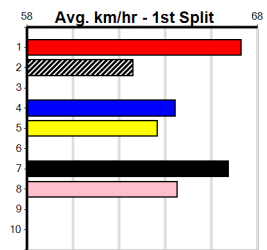

2

7:55PM

(VIC time)

Distance: 515m, Race Type: Mixed 6/7, Total Prizemoney: $3,340
1st: $2,230, 2nd: $690, 3rd: $345, 4th: $75

BIRMINGHAM (2) was a top 29.86 winner here last month and is drawn to settle top 2 early. PAW UCOLTA (4) was a powerful 30.12 winner here last start and can go faster today. SAMMY SUNG (7) appreciated a wide box in his fast last start Shep win

Watchdog Tips: **2** **4** **7** **8** **Bet:** **Box Trifecta 2,4,7 ($10 for 166.67%)**

Form Box	Wgt	Dist	Track	Date	Time	BON	Margin	1st/2nd (Time)	PIR	Checked	Comment	WR	Split 1	S/P	Grade
1															
CATHY'S DREAM [6] $26.00															
New here, others rate better, place best															
BK Dog Jan-22 Sire: HOUDINI BOY Dam: HELEN'S TEDDY Trainer: Donna Furey (Pearcedale)															
Owner(s): NERAH (SYN), L Marsh, J Marsh															
Winning Distances: < 300m (0) 300 - 399m (2) 400 - 499m (0) 500 - 599m (0) 600 - 699m (0) > 700m (0)															
Winning Weights: 29.7(1) 30.0(1)															
3rd (7)	29.6	350	HVL	R7	05-Jul-24	20.06	19.67	4.50L LAMIA DOMINIQUE (19.75)	S/6	.	.	.	6.77	$4.10	T3-RW
5th (6)	29.6	350	HVL	R3	14-Jul-24	19.75	19.35	2.50L LUXFORD (19.59)	M/4	.	.	.	6.66	$54.00	X67
4th (4)	29.5	350	HVL	R3	21-Jul-24	19.81	19.12	2.50L MAJOR FRANKY (19.64)	M/4	.	.	.	6.72	$35.50	X67
8th (2)	29.8	400	WGL	R9	25-Jul-24	24.62	23.01	19.00 GOT FLAIR (23.32)	S/78	.	V7	.	8.80	$6.90	T3-7
6th (3)	29.5	350	HVL	R3	11-Aug-24	19.82	19.01	4.50L SUN IN CUBA (19.52)	M/6	.	.	W	6.78	$63.20	X67H
1st (7)	29.7	350	HVL	R1	18-Aug-24	20.00	19.07	3.25L GUNAI DAISY (20.23)	M/2	.	.	.	6.73	$3.70	X67
6th (5)	30.0	350	HVL	R2	25-Aug-24	19.94	18.71	11.00 STIFLER (19.22)	M/6	.	.	.	6.72	$81.90	X67
3rd (1)	30.2	350	HVL	R5	30-Aug-24	19.60	19.45	1.00L DONEGAL EXPRESS/PAW	Q/2	.	.	.	6.61	$8.50	T3-RW
Last 3 wins NOT included above															
1st (8)	30.0	300	HVL	R1	07-Jun-24	17.14	16.73	0.75L DAWN OF DELTA (17.18)	M/8	.	.	.	4.16	$2.60	T3-M
Prize Best Starts Trk/Dts APM $4820.00 FSH 16-2-2-4 0-0-0-0 3071															

2															
BIRMINGHAM [6] $3.40															
Impressive win here two runs back, go close															
DKBD Bitch Jun-22 Sire: TOMMY SHELBY Dam: GOLD VEIN Trainer: Daryl Holmes (Blind Bight)															
Owner(s): SHIRAZ RACING (SYN), S Holmes, L Holmes, D Holmes															
Winning Distances: < 300m (0) 300 - 399m (0) 400 - 499m (1) 500 - 599m (1) 600 - 699m (0) > 700m (0)															
Winning Weights: 27.7(1) 27.8(1)															
3rd (1)	27.3	350	TRA	R3	17-Apr-24	20.16	19.73	1.5L OMEGA ROSITA (20.06)	M/35	.	.	.	6.74	$2.60	M
1st (3)	27.8	400	WGL	R1	23-Apr-24	22.97	22.71	1.00L HOW HIGH CONGA (23.03)	Q/22	.	SW	.	8.52	$1.70	M
7th (2)	28.2	395	TRA	R2	01-May-24	23.54	21.88	14.00 ABUNDANT LUMENS (22.59)	M/277	.	V3	.	3.76	$3.50	7
4th (8)	28.4	460	WGL	R3	07-May-24	26.71	26.07	8.50L SMOKIN' PADDY (26.12)	M/644	.	.	.	6.88	$7.60	7
5th (6)	28.6	400	WGL	R10	21-May-24	23.53	22.56	10.00 HIGH END CASH (22.86)	M/75	.	.	.	9.00	$17.30	X67
5th (2)	27.3	350	TRA	R4	05-Jul-24	20.25	19.49	5.50L PAW WALDO (19.89)	M/45	.	.	.	6.82	$10.90	X67
1st (7)	27.7	515	SAP	R2	26-Aug-24	29.86	29.43	0.75L SHE'S EXTREME (29.90)	M/2211	.	.	.	5.22	$2.40	X67
7th (8)	27.2	515	SAN	R2	05-Sep-24	30.51	29.33	13.00 FILL YOUR BOOTS (29.61)	M/4577	.	.	.	5.32	$13.40	6G
Last 3 wins NOT included above															
Prize Best Starts Trk/Dts APM $4245.00 29.86(7)-26/8/24 8-2-0-1 2-1-0-0 3036															

3	*** VACANT BOX ***														
Sire: Dam: Trainer:															
Owner(s):															
Winning Distances: < 300m (0) 300 - 399m (0) 400 - 499m (0) 500 - 599m (0) 600 - 699m (0) > 700m (0)															
Winning Weights:															
Box History