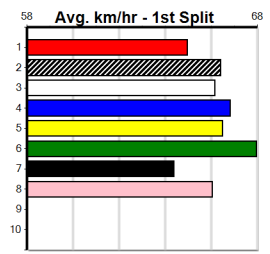

BOOK FOR THE MELBOURNE CUP NOW

Distance: 515m, Race Type: Grade 4, Total Prizemoney: $3,875
1st: $2,600, 2nd: $800, 3rd: $400, 4th: $75

LAKEVIEW EMILY (4) is in the top bracket of sprinters in the state when at her best and she just needs some luck in the initial stages to get the job done. BAY TUDOR (1) should get an economical run off his favourable draw.

Watchdog Tips: 4 1 2 6 Bet: Trifecta 4/1,2,6/1,2,6 ($10 - 166.67%)

Form Box Wgt Dist Track Date Time BON Margin 1st/2nd (Time) PIR Checked Comment W/R Split 1 S/P Grade

BAY TUDOR [4] Drawn to get the gun run, major player. $7.00
RBD Dog Nov-21 Sire: ORSON ALLEN Dam: SUMMER SKYE
Owner(s): R Mccullagh
Trainer: Ronald Mccullagh (Lara)
Winning Distances: < 300m (0) 300 - 399m (3) 400 - 499m (6) 500 - 599m (4) 600 - 699m (0) > 700m (0)
Winning Weights: 33.5(1) 33.6(1) 33.7(3) 33.8(1) 33.9(3) 34.0(1) 34.2(2) 34.4(1)
4th (8) 34.1 515 SAP R11 04-Aug-24 30.05 29.55 5.50L ASTON GAGA (29.67) S/5754 . . . 5.18 $28.50 5
3rd (2) 34.1 500 BEN R7 09-Aug-24 28.14 28.04 1.00L CHEAP RED WINE (28.09) M/3333 . . . 6.66 $49.60 5H
3rd (6) 34.0 500 BEN R7 16-Aug-24 28.50 28.00 2.75L BRONNELLY STRIKER (28.32) M/653 . . . 6.86 $37.20 5F
3rd (5) 34.0 525 MEP R3 21-Aug-24 30.14 29.91 3.5L PICCOLO BALE (29.91) M/4333 . . . 5.16 $18.00 4
1st (6) 33.9 515 SAP R7 26-Aug-24 29.54 29.43 1.75L DEROGATIVE (29.65) M/3322 . . . 5.21 $5.50 5
3rd (4) 33.7 515 SAP R9 02-Sep-24 30.31 29.85 3.75L WHITE CREST (30.05) M/5333 . . . 5.20 $2.30 X45
3rd (5) 33.7 515 SAP R8 09-Sep-24 29.83 29.69 1.00L FLYING GENERAL (29.78) M/1444 . . . 5.13 $4.70 X45
8th (5) 33.9 515 SAP R7 16-Sep-24 30.15 29.52 9.50L ELITE ALEX (29.52) S/8788 . . . 5.48 $9.60 X45
Last 3 wins NOT included above
1st (1) 33.9 525 MEP R11 26-Jun-24 30.33 30.08 0.50L WEBLEC WRANGLER (30.36) M/3221 . . . 5.22 $1.80 5
1st (2) 34.2 515 SAP R11 08-Jul-24 29.70 29.50 6.00L YOU YANG YAALA (30.09) M/3211 . . . SW . 5.21 $1.60 5NP
1st (6) 34.4 515 SAN R3 18-Jul-24 29.92 29.29 0.75L SWIFT VODKA (29.97) M/5332 . . . 5.24 $7.10 5

Box History
Bx 1st 2nd 3rd 4th 5th 6th 7th 8th
1 2 1 2 2 2 1
2 5 1 4 2 2 1
3 2 2 3
4 3 1 1 1
5 2 1 3 2 1
6 2 2 5 2 2 1
7 1 1 2 1
8 3 3 2 1
Prize Best $41980.00
Starts 29.54(6)-26/8/24
Trk/Dts 72-13-9-18
APM 8-3-0-2
15435