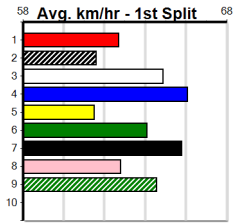

SPORTSBET GREEN TICKETS (275+ RANK)

12
10:37PM
(VIC time)

Distance: 515m, Race Type: Grade 5 No Penalty, Total Prizemoney: $3,340
1st: $2,230, 2nd: $690, 3rd: $345, 4th: $75

Watchdog Tips: [0] [0] [0] [0] **Bet:** [ ]