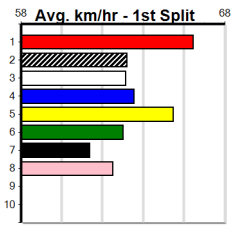

Distance: 515m, Race Type: Maiden, Total Prizemoney: $2,860
1st: $1,900, 2nd: $590, 3rd: $295, 4th: $75

1

6:49PM
(VIC time)

Watchdog Tips: **0 0 0 0** Bet: .