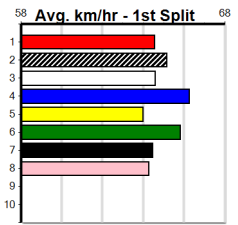

GREAT CHASE HT3

Distance: 515m, Race Type: Restricted Win Heat, Total Prizemoney: $3,875
1st: $2,600, 2nd: $800, 3rd: $400, 4th: $75

5

8:12PM

(VIC time)

Watchdog Tips:

0 0 0 0

Bet:

Form Box Weight Dist Track Date Time BON Margin 1st/2nd (Time) PIR Checked Comment W/R Split 1 S/P Grade

1 COOL IT [7]													Winning Boxes							
BK	B	Jan-22			MY REDEEMER			ZERO COOL			1	2	3	4	5	6	7	8		
Trainer: Justin Nolan (Devon Meadows)													1							
6th	(6)	27.9	450	SHP	R6	12-Aug-24	25.96	25.11	7.50LPAW REX (25.43)	M/667	.	.	.	6.83	$21.10	X67H	Prize Best	$6,370.00		
2nd	(8)	28.4	525	MEP	R11	04-Sep-24	30.46	30.09	3.00LBEGGIN' (30.27)	S/2433	.	.	.	5.19	$7.90	X67H	Starts	FSH		
2nd	(5)	28.5	525	MEA	R3	14-Sep-24	30.23	29.70	0.50LBEGGIN' (30.21)	M/2332	.	.	.	5.21	$14.10	X67F	Trk/Dst	5-1-2-0		
7th	(1)	28.5	525	MEA	R2	21-Sep-24	30.72	29.88	5.50LPAW HARRY (30.34)	Q/3777	.	SW	.	5.17	$2.60	X67	APM	0-0-0-0		
Owner(s): Brothers from other mothers (SYN), B Nolan, J Oliver, J Lamont													$6034							

2 SUPER NUGGET [4]													Winning Boxes							
BK	B	Apr-22			TOMMY SHELBY			FRANK'S GIRL			1	2	3	4	5	6	7	8		
Trainer: Matthew Lanigan (Rowsley)													1							
3rd	(2)	26.0	410	HOR	R4	27-Aug-24	23.61	23.09	4.25LMOONLIGHT GRAND (23.32)	Q/33	.	.	.	10.73	$6.00	RWH	Prize Best	$15,770.63		
2nd	(1)	26.1	410	HOR	R4	03-Sep-24	23.32	23.05	3.25LPAW OSWALD (23.10)	Q/22	.	.	.	10.57	$10.60	RWF	Starts	29.37		
5th	(7)	26.4	520	GEL	R6	20-Sep-24	30.61	30.23	5.50LRUXTON FLAME (30.23)	M/3455	.	.	.	5.55	$11.10	5	Trk/Dst	15-4-3-3		
1st	(3)	26.3	515	SAP	R7	23-Sep-24	29.63	29.16	3.25LBUNDY PARADISE (29.85)	M/3321	.	.	.	5.14	$9.10	5	APM	7-3-0-1		
Owner(s): G Skene													$8536							

3 FLYING MUFFIN [4]													Winning Boxes							
BK	B	Oct-22			MY REDEEMER			FLYING UNICORN			1	2	3	4	5	6	7	8		
Trainer: Kim Erenshaw (Junction Village)													1							
1st	(3)	24.7	435	SLE	R4	04-Aug-24	24.36	24.36	5.50LXENI BALE (24.74)	Q/111	.	.	.	5.23	$2.20	7	Prize Best	$10,780.00		
1st	(4)	25.1	435	SLE	R4	11-Aug-24	24.67	24.42	4.75LLILY LALA (24.99)	M/111	.	.	.	5.30	$1.20	6G	Starts	29.54		
1st	(8)	25.3	435	SLE	R4	18-Aug-24	24.31	24.18	2.25LHAY RILEY (24.46)	M/111	.	SW	.	5.18	$2.20	RWH	Trk/Dst	6-5-1-0		
1st	(2)	25.4	515	SAP	R3	23-Sep-24	29.54	29.16	4.00LROSA MARIE (29.81)	M/1111	.	.	.	5.04	$1.70	5	APM	1-1-0-0		
Owner(s): T Erenshaw													$8614							

4 MORAINÉ SOFIA [5]													Winning Boxes							
WBD	B	Jul-21			FULLY LOADED			MORAINÉ ROSIE			1	2	3	4	5	6	7	8		
Trainer: Glenn Judd (Noorat)													1							
4th	(8)	28.6	485	HOR	R6	03-Sep-24	27.54	27.28	3.75LFARNHAM BALE (27.28)	Q/455	.	.	.	6.69	$31.40	X45	Prize Best	$20,490.00		
1st	(8)	28.6	485	HOR	R7	10-Sep-24	27.43	27.27	0.50LDON'T TELL SHELL (27.45)	M/533	.	.	.	6.69	$13.10	5	Starts	30.46		
2nd	(1)	28.8	450	WBL	R6	19-Sep-24	25.68	25.20	0.75LIDRON BALE (25.64)	Q/122	.	.	.	6.75	$6.10	5	Trk/Dst	66-5-9-14		
2nd	(5)	28.7	450	WBL	R4	26-Sep-24	25.65	25.40	3.25LPAW LAUREN (25.43)	Q/453	.	.	.	6.74	$16.20	5	APM	2-0-0-0		
Owner(s): MORAINÉ (SYN), G Judd, S Judd													$6126