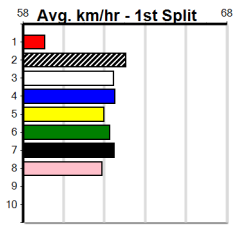

Sandown (SAP)

GREYHOUNDS ENTERTAINMENT (0-2 W)

Distance: 595m, Race Type: Restricted Win, Total Prizemoney: \$3,940
1st: \$2,640, 2nd: \$815, 3rd: \$410, 4th: \$75

4

7:54PM

(VIC time)

Watchdog Tips:

0 0 0 0