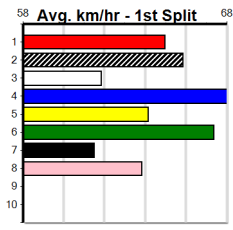

1	2	3	4	5	6	7	8
1				3			1
Prize	\$10,480.00						
Best	30.02						
Starts	46-5-10-6						
Trk/Dst	5-0-0-1						
APM	\$4876						

ENG WGL 2024-09-27

9 * NO RESERVE *****
 Trainer:
 Owner(s):

10 * NO RESERVE *****
 Trainer:
 Owner(s):

Sandown (SAP)

SANDOWN GREYS EVERY MONDAY NIGHT

8

 Distance: 595m, Race Type: Mixed 4/5, Total Prizemoney: \$4,445
 1st: \$2,990, 2nd: \$920, 3rd: \$460, 4th: \$75

9:15PM

(VIC time)

Watchdog Tips:

0