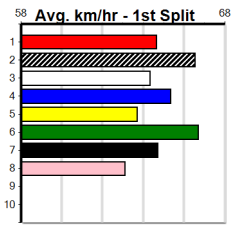

GREAT CHASE HT4

Distance: 515m, Race Type: Restricted Win Heat, Total Prizemoney: $3,875
1st: $2,600, 2nd: $800, 3rd: $400, 4th: $75

6

8:35PM

(VIC time)

Watchdog Tips:

0 0 0 0

Bet:

Form	Box	Weight	Dist	Track	Date	Time	BON	Margin	1st/2nd (Time)	PIR	Checked	Comment	W/R	Split 1	S/P	Grade

1 SHARNI'S SECRET [5]
BK B Dec-22 TOMMY SHELBY PERSIAN GODDESS
Trainer: John Musselwhite (Lindenow)
1st (3) 26.1 400 WGL R9 30-Aug-24 22.57 22.57 2.50LBEGGIN' (22.73) M/11 SW . 8.31 $4.10 6G
4th (6) 25.8 460 WGL R5 06-Sep-24 26.48 26.04 6.50LWREAKING HAVOC (26.04) S/654 . . . 6.70 $3.40 5
1st (7) 25.7 400 WGL R11 13-Sep-24 22.67 22.67 2.00LLAPIS LAZULI (22.80) M/11 . . . 8.33 $5.20 RW
1st (2) 25.8 435 SLE R10 22-Sep-24 24.35 24.32 2.50LSPRING AMMO (24.52) M/111 . . . 5.22 $4.10 5
Owner(s): L Traynor

Winning Boxes

1	2	3	4	5	6	7	8
2	1						
Prize	$10,490.00						
Best	FSH						
Starts	10-5-0-3						
Trk/Dst	0-0-0-0						
APM	$9510						

2 MEPUNGA ROCKY [5]
WBK D Dec-22 FERNANDO BALE MEPUNGA FREDA
Trainer: Jeffrey Britton (Anakie)
1st (5) 32.7 515 SAN R1 15-Aug-24 29.59 29.09 1.5LPAW LOU LOU (29.68) M/1111 . . . 5.11 $2.00 X67
1st (8) 32.7 525 MEA R10 24-Aug-24 30.22 29.71 0.25LRAVEN PETER (30.23) M/2321 . . . 5.12 $2.10 5
5th (8) 32.8 515 SAN R7 29-Aug-24 29.88 29.13 6.50LZIPPING MINAJ (29.43) M/2244 . . . 5.06 $3.60 5
4th (7) 33.1 525 MEP R6 25-Sep-24 30.25 29.64 9.00LBLUE KERMARO (29.64) S/2222 . . . 5.10 $3.90 5
Owner(s): B Smith

Winning Boxes

1	2	3	4	5	6	7	8
				3			1
Prize	$23,765.00						
Best	29.50						
Starts	10-4-2-1						
Trk/Dst	3-2-0-0						
APM	$17309						

3 QILIN BALE [5]
F B Jul-22 FERAL FRANKY QUAIL BALE
Trainer: Correy Grenfell (Anakie)
3rd (4) 31.0 515 SAN R3 05-Sep-24 30.34 29.33 4.75LARCANA (30.01) S/5533 . . . 5.29 $1.70 5
3rd (2) 30.8 525 MEP R10 11-Sep-24 31.03 30.15 8.00LICE ICE BABY (30.50) M/4433 . . . 5.30 $1.80 RW
2nd (4) 30.4 410 HOR R10 17-Sep-24 23.35 23.11 3.5LNTALIE BALE (23.11) M/52 . . . 10.54 $10.90 5
6th (7) 30.8 525 MEP R7 25-Sep-24 30.80 29.64 9.50LMAVIS TOLMIE (30.16) S/5666 . . . 5.25 $17.70 5
Owner(s): B Wheeler

Winning Boxes

1	2	3	4	5	6	7	8
1	1		1	1			
Prize	$14,160.00						
Best	30.02						
Starts	27-4-5-4						
Trk/Dst	7-1-1-2						
APM	$7828						

4 FLYING DINAR [5]
BK B Jul-22 ASTON RUPEE FLYING SMOOTH
Trainer: Kim Erenshaw (Junction Village)
3rd (6) 30.6 515 SAN R10 22-Aug-24 29.67 29.31 1.25LIRISH LUCY (29.58) M/3443 . . . 5.12 $5.50 5
2nd (3) 30.4 525 MEP R6 28-Aug-24 29.98 29.95 0.50LPOWER OUT (29.95) M/2222 . . . 5.14 $3.30 X45
1st (1) 30.2 530 APK R2 12-Sep-24 30.39 30.37 3.75LZINFANDEL TRACE (30.65) S/537 . . . 5.37 $2.20 SH
6th (5) 30.3 530 APK R6 19-Sep-24 30.76 30.35 4.75LBUN STORM (30.42) S/540 . . . 5.40 $7.50 GRP3
Owner(s): T Erenshaw

Winning Boxes

1	2	3	4	5	6	7	8
							1
Prize	$39,650.00						
Best	29.59						
Starts	26-5-7-8						
Trk/Dst	14-3-5-5						
APM	$23294