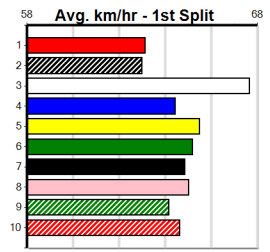

6

7

8

9

10

BOOK FOR THE MELBOURNE CUP NOW

Distance: 515m, Race Type: Mixed 4/5, Total Prizemoney: \$3,875
1st: \$2,600, 2nd: \$800, 3rd: \$400, 4th: \$75

Watchdog Tips: