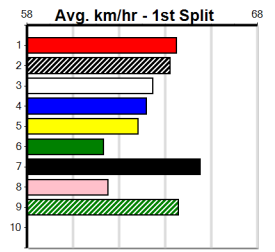

TOONGABBIE LODGE (275+ RANK)

2

7:11PM

(VIC time)

Distance: 515m, Race Type: Grade 5 No Penalty, Total Prizemoney: $3,340
1st: $2,230, 2nd: $690, 3rd: $345, 4th: $75

Watchdog Tips:

Bet:

Form Box Wgt Dist Track Date Time BON Margin 1st/2nd (Time) PIR Checked Comment W/R Split 1 S/P Grade

LITTLE PEG [5]
BD Bitch Jan-21 Sire: FERNANDO BALE Dam: VELOSO
Owner(s): BARTOLO AND EARL (SYN), R Bartolo, C Earl, G Bartolo
Trainer: Darren Kee (Lara)
Winning Distances: < 300m (0) 300 - 399m (0) 400 - 499m (4) 500 - 599m (6) 600 - 699m (0) > 700m (0)
Winning Weights: 24.3(1) 24.4(2) 24.5(4) 24.6(2) 24.7(1)
Box History table and Prize Best Starts table included.

LAMIA ERNIE (NSW)[5]
BK Dog Oct-21 Sire: SUPERIOR PANAMA Dam: ICE GAMBLER
Owner(s): G Carchedi
Trainer: Chris Armstrong (Hoppers Crossi)
Winning Distances: < 300m (0) 300 - 399m (0) 400 - 499m (6) 500 - 599m (2) 600 - 699m (0) > 700m (0)
Winning Weights: 30.9(1) 31.7(1) 32.0(1) 32.4(1) 32.9(1) 33.6(1) 34.6(1)
Box History table and Prize Best Starts table included.

MAY SO DREAMING [5]
BD Bitch Mar-21 Sire: FERNANDO BALE Dam: IT'S A DREAM
Owner(s): SAUNDERS CLAN (SYN), D Saunders, B Saunders, W Saunders, G Saunders
Trainer: Gail Saunders (Somerville)
Winning Distances: < 300m (0) 300 - 399m (0) 400 - 499m (2) 500 - 599m (2) 600 - 699m (0) > 700m (0)
Winning Weights: 26.1(2) 26.3(1) 26.5(1)
Box History table and Prize Best Starts table included.

LAKEVIEW KIM [5]
WBD Bitch Feb-22 Sire: FERNANDO BALE Dam: LAKEVIEW MAISEY
Owner(s): D Bickerton
Trainer: David Bickerton (Pearcedale)
Winning Distances: < 300m (0) 300 - 399m (0) 400 - 499m (1) 500 - 599m (2) 600 - 699m (0) > 700m (0)
Winning Weights: 27.3(1) 27.4(1) 27.6(1)
Box History table and Prize Best Starts table included.

CARIBBEAN [5]
BK Dog Nov-21 Sire: FLYING RICCIARDO Dam: FLOWING
Owner(s): S Brincat
Trainer: Stephen Brincat (Albanvale)
Winning Distances: < 300m (0) 300 - 399m (0) 400 - 499m (2) 500 - 599m (4) 600 - 699m (0) > 700m (0)
Winning Weights: 34.1(1) 34.6(1) 34.7(1) 34.8(1) 35.0(1) 35.7(1)
Box History table and Prize Best Starts table included.

1

2

3

4

5