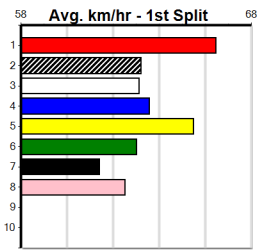

1

6:49PM

(VIC time)

Distance: 515m, Race Type: Maiden, Total Prizemoney: $2,860
1st: $1,900, 2nd: $590, 3rd: $295, 4th: $75

Watchdog Tips: [ ] [ ] [ ] [ ] Bet: [ ]

PAW PHELPS (NSW)[M]
BK Dog Dec-22 Sire: BERNARDO Dam: DYNA HARPA
Owner(s): B Wheeler
Trainer: Mark Delbridge (Balliang)
Winning Distances: < 300m (0) 300 - 399m (0) 400 - 499m (0) 500 - 599m (0) 600 - 699m (0) > 700m (0)
Winning Weights:
4th (6) 33.8 525 MEP R2 14-Aug-24 31.01 29.83 9.50L PAW PIERRE (30.35) S/6333 5.26 $20.70 MH
2nd (1) 34.3 450 WBL R3 19-Sep-24 25.58 25.20 0.50L REUBEN HILL (25.56) M/222 6.73 $2.50 MH
5th (5) 34.3 450 WBL R3 26-Sep-24 26.04 25.40 9.50L EXTRADITED (25.40) M/444 6.70 $4.10 MF
Box History
Prize Best $595.00
Starts 3-0-1-0
Trk/Dts 0-0-0-0
APM 580

MORaine WALLY [M]
BK Dog Jan-23 Sire: KOBLENZ Dam: MORaine COCO
Owner(s): MORaine (SYN), G Judd, S Judd
Trainer: Peter Fulton (Ecklin South)
Winning Distances: < 300m (0) 300 - 399m (0) 400 - 499m (0) 500 - 599m (0) 600 - 699m (0) > 700m (0)
Winning Weights:
3rd (1) 31.2 390 WBL R2 25-Jul-24 22.73 22.11 2.50L PAW LAUREN (22.57) Q/43 9.09 $9.90 MH
7th (7) 31.9 390 WBL R2 01-Aug-24 22.99 21.93 9.00L PAW LAUREN (22.39) S/78 9.06 $19.00 MF
4th (7) 32.1 450 BAL R1 07-Aug-24 26.19 25.38 7.00L PAW JUDAS (25.71) M/765 VO 6.92 $18.20 M
3rd (6) 31.7 450 WBL R2 22-Aug-24 25.86 24.98 3.75L PAW WINCEY (25.60) M/655 6.91 $10.30 M
4th (8) 31.6 410 HOR R1 03-Sep-24 23.94 23.05 3.75L SUNTORY LISA (23.68) S/44 10.75 $3.60 M
2nd (2) 31.8 485 HOR R2 10-Sep-24 27.76 27.27 5.50L WANDERING ROGUE (27.38) M/333 6.79 $6.20 M
5th (8) 32.6 450 WBL R4 19-Sep-24 26.09 25.20 6.00L EXTRADITED (25.70) M/433 6.87 $16.40 MH
Box History
Prize Best $1360.00
Starts 7-0-1-2
Trk/Dts 0-0-0-0
APM 1189

DESIRABILITY [M]
BK Bitch Aug-22 Sire: BERNARDO Dam: FLOWING
Owner(s): A Tullio
Trainer: Benny Briffa (Coolaroo)
Winning Distances: < 300m (0) 300 - 399m (0) 400 - 499m (0) 500 - 599m (0) 600 - 699m (0) > 700m (0)
Winning Weights:
3rd (1) 27.3 400 GEL R2 03-May-24 22.90 22.45 1.75L SERIAL STICKER (22.78) M/53 8.70 $5.20 MH
3rd (2) 28.2 525 MEP R2 14-Aug-24 30.93 29.83 8.50L PAW PIERRE (30.35) S/7544 SW 5.29 $8.50 MH
7th (3) 28.3 525 MEA R1 24-Aug-24 31.09 29.71 20.00 PAW GUNNER (29.71) M/7777 5.33 $27.30 MF
4th (7) 28.3 525 MEP R1 28-Aug-24 30.81 29.95 9.50L VISTA CADMIUM (30.15) M/3444 5.32 $9.20 M
2nd (7) 28.4 525 MEP R1 04-Sep-24 30.71 30.09 1.5L ROMANTIC RED (30.61) M/1112 5.25 $3.30 M
2nd (6) 28.2 525 MEP R5 11-Sep-24 30.81 30.15 5.50L PAW SUMMER (30.44) M/8322 5.45 $7.20 MH
2nd (4) 27.8 525 MEA R1 21-Sep-24 30.30 29.88 6.00L GAMBELLA (29.88) M/2222 SW 5.24 $23.00 MF
Box History
Prize Best $3630.00
Starts 7-0-3-2
Trk/Dts 0-0-0-0
APM 3415