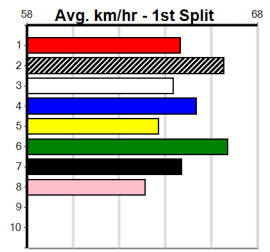

GREAT CHASE HT4

6

8:35PM

(VIC time)

Distance: 515m, Race Type: Restricted Win Heat, Total Prizemoney: $3,875
1st: $2,600, 2nd: $800, 3rd: $400, 4th: $75

Watchdog Tips:

Bet:

Table with columns: Form Box, Wgt, Dist, Track, Date, Time, BON, Margin, 1st/2nd (Time), PIR, Checked, Comment, WR, Split 1, S/P, Grade

SHARNI'S SECRET [5]
BK Bitch Dec-22
Sire: TOMMY SHELBY Dam: PERSIAN GODDESS
Owner(s): L Traynor
Trainer: John Musselwhite (Lindenow)
Winning Distances: < 300m (0) 300 - 399m (0) 400 - 499m (5) 500 - 599m (0) 600 - 699m (0) > 700m (0)
Winning Weights: 25.7(1) 25.8(2) 26.1(1) 26.2(1)

MEPUNGA ROCKY [5]
WBK Dog Dec-22
Sire: FERNANDO BALE Dam: MEPUNGA FREDA
Owner(s): B Smith
Trainer: Jeffrey Britton (Anakie)
Winning Distances: < 300m (0) 300 - 399m (0) 400 - 499m (0) 500 - 599m (4) 600 - 699m (0) > 700m (0)
Winning Weights: 32.7(3) 32.9(1)

QILIN BALE [5]
F Bitch Jul-22
Sire: FERAL FRANKY Dam: QUAIL BALE
Owner(s): B Wheeler
Trainer: Correy Grenfell (Anakie)
Winning Distances: < 300m (0) 300 - 399m (1) 400 - 499m (2) 500 - 599m (1) 600 - 699m (0) > 700m (0)
Winning Weights: 30.0(1) 30.1(1) 30.2(1) 30.6(1)

FLYING DINAR [5]
BK Bitch Jul-22
Sire: ASTON RUPEE Dam: FLYING SMOOTH
Owner(s): T Erenshaw
Trainer: Kim Erenshaw (Junction Village)
Winning Distances: < 300m (0) 300 - 399m (0) 400 - 499m (0) 500 - 599m (5) 600 - 699m (0) > 700m (0)
Winning Weights: 30.2(2) 30.5(2) 31.0(1)

IT'S A RUNAWAY [5]
BK Dog Oct-21
Sire: HOUDINI BOY Dam: IT'S A WINK
Owner(s): J Delaroche
Trainer: John Delaroche (Cranbourne Nort)
Winning Distances: < 300m (0) 300 - 399m (2) 400 - 499m (1) 500 - 599m (1) 600 - 699m (0) > 700m (0)
Winning Weights: 34.0(1) 34.6(2) 34.7(1)

1

2

3

4

5