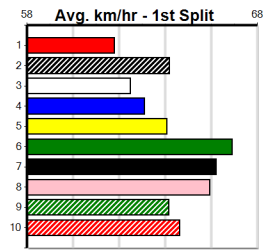

CALCUTTA NIGHT HERE NOVEMBER 23

Distance: 515m, Race Type: Grade 5, Total Prizemoney: \$3,340
1st: \$2,230, 2nd: \$690, 3rd: \$345, 4th: \$75

Watchdog Tips:

Bet:

Table with columns: Form Box, Wgt, Dist, Track, Date, Time, BON, Margin, 1st/2nd (Time), PIR, Checked, Comment, WR, Split 1, S/P, Grade