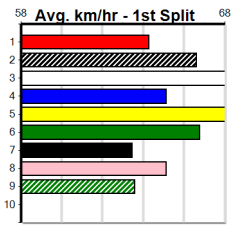

GPP LASER 3300 DAMSELS DASH

Distance: 390m, Race Type: Grade 5, Total Prizemoney: $2,925
1st: $1,950, 2nd: $600, 3rd: $300, 4th: $75

11

5:45PM
(VIC time)

ASPERITAS (5) is blessed with a big motor and if she can find the arm here she will be hard to beat. BAD MOVE (3) was a fast 22.16 Warrnambool winner 2 starts back and she can make her presence felt again with an ounce of luck early.

Watchdog Tips:

5

3

8

2

Bet:

Win 5