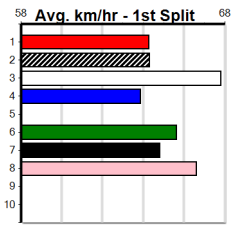

GREAT CHASE HT2

Distance: 450m, Race Type: Restricted Win Heat, Total Prizemoney: $3,875
1st: $2,600, 2nd: $800, 3rd: $400, 4th: $75

8

4:44PM

(VIC time)

MARRAKESH (3) was a fast debut winner here last start and if she can improve at all second up she looks hard to beat today. ZADIE (7) can explode through the middle stages and could pour on the pressure with any luck in running.

Watchdog Tips: **3** **7** **8** **6** **Bet:** **Trifecta 3,7/3,7,8/2,3,6,7,8 ($10 - 83.33%)**