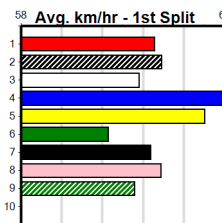

Shepparton

12
6:04PM
(VIC time)

ONE MORE RACE TO GO DAMSELS DAS

Distance: 390m, Race Type: Grade 5, Total Prizemoney: $2,925
1st: $1,950, 2nd: $600, 3rd: $300, 4th: $75

HOT SUMMER SKY (8) was an explosive straight winner last time out and she could whip around the field in the run to the turn and open up a race winning lead. KERATIN (5) has been racing well of late and could be right in the finish again.

Watchdog Tips: **8** **5** **2** **4** Bet: **Win 8**