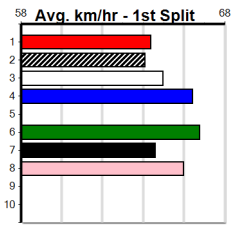

TOP CAT VIDEO

Distance: 390m, Race Type: Mixed 4/5, Total Prizemoney: $3,360
1st: $2,250, 2nd: $690, 3rd: $345, 4th: $75

5

3:42PM

(VIC time)

CARAJILLO (3) has been racing in great fashion in recent times with solid wins in 4 of his last 6 starts and he may be the one to beat again. TROPIC MAN (6) recorded a top all the way win here 2 starts back and can challenge here.

Watchdog Tips:

3

6

8

2

Bet:

Win 3