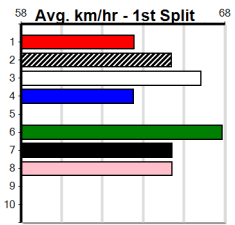

Shepparton

ELITE COLLARS & LEADS

Distance: 390m, Race Type: Mixed 6/7, Total Prizemoney: $2,925
1st: $1,950, 2nd: $600, 3rd: $300, 4th: $75

3

2:54PM

(VIC time)

BIG SUNSHINE (3) has shown good early speed and plenty of talent in his 2 starts and he may be the one to beat again in this. HAS A LOT (2) was a solid debut winner here 2 starts back and could be right in the mix again today.

Watchdog Tips: **3** **2** **6** **4** **Bet:** **Trifecta 3/2,6/2,4,6 ($10 - 250%)**