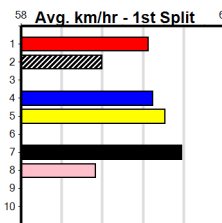

SPORTSBET MAKE IT A MULTI

Distance: 450m, Race Type: Grade 5, Total Prizemoney: $2,925
1st: $1,950, 2nd: $600, 3rd: $300, 4th: $75

10

5:24PM

(VIC time)

STITCH AND SHOUT (1) has been flying in recent times and he looks set to justify his very short price from the gun draw. SENSES FAIL (4) has recorded smart placings in 5 of her last 6 starts and she will be trying her hardest the entire way here.

Watchdog Tips: **1** **4** **5** **7** **Bet:** **Trifecta 1/4,5/4,5,7,8 ($10 - 166.67%)**