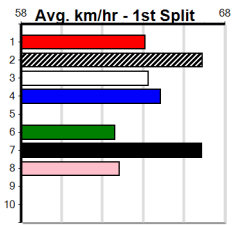

BYERS ELECTRICAL (2-3 WINS)

Distance: 390m, Race Type: Restricted Win, Total Prizemoney: $2,925
1st: $1,950, 2nd: $600, 3rd: $300, 4th: $75

4

3:14PM
(VIC time)

ZIPPING JETSON (7) has been racing well with good wins in 2 of his last 4 starts and he may be the one to beat again in this. RED ED (3) can explode once fully balanced and should make his presence felt with any luck in running.

Watchdog Tips: **7** **3** **2** **4** **Bet:** **Quinella 3/7 ($10 for 1000%)**