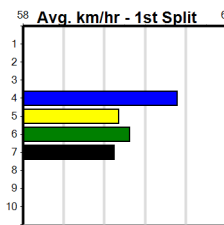

SPORTSBET MAKE IT LOOK EASY

Distance: 390m, Race Type: Maiden, Total Prizemoney: $2,535
1st: $1,680, 2nd: $520, 3rd: $260, 4th: $75

2

2:39PM

(VIC time)

MARIONVALE KEV (1) showed ability in his good recent trial here and he may be the one to beat from the gun draw. ZESTY BOY (4) produced a good placing here last start along with some smart recent trial form and he can challenge here.

Watchdog Tips: **1** **4** **3** **5** **Bet:** **Box Trifecta 1,3,4,5 ($10 for 41.67%)**