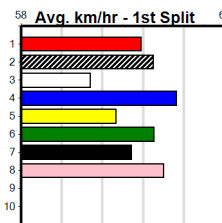

Shepparton

SHEPPARTON RACE 13

Distance: 390m, Race Type: Grade 5, Total Prizemoney: $2,925
1st: $1,950, 2nd: $600, 3rd: $300, 4th: $75

13 (E1)

6:21PM

(VIC time)

PHIL'S NO ANGEL (4) can explode soon after box rise in his races and he may prove hard to catch if he finds the front early here. HE'S GOT SWAG (1) ran some smart placings last month and he could make his presence felt from the gun draw.

Watchdog Tips: 4 1 7 5 **Bet:** Box Quinella 1,4,7 ($10 for 333.33%)