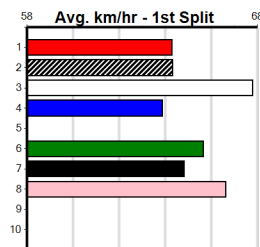

GREAT CHASE HT2

8

4:44PM

(VIC time)

Distance: 450m, Race Type: Restricted Win Heat, Total Prizemoney: $3,875
1st: $2,600, 2nd: $800, 3rd: $400, 4th: $75

MARRAKESH (3) was a fast debut winner here last start and if she can improve at all second up she looks hard to beat today. ZADIE (7) can explode through the middle stages and could pour on the pressure with any luck in running.

Watchdog Tips: **3** **7** **8** **6** **Bet:** **Trifecta 3,7/3,7,8/2,3,6,7,8 ($10 - 83.33%)**

1

TANTANGARA GIRL [5] **$26.00**

WBK Bitch Aug-21 Sire: FERNANDO BALE Dam: CAPTAIN JACKIE

Owner(s): D Shovan Trainer: David Shovan (Powlett Planes)

Winning Distances: < 300m (0) 300 - 399m (1) 400 - 499m (3) 500 - 599m (1) 600 - 699m (0) > 700m (0)

Winning Weights: 24.2(1) 24.3(1) 24.4(1) 24.6(1) 25.2(1)

2nd (7)	24.8	460	GEL	R8	03-Aug-24	27.03	26.23	7.00L VENTURA BALE (26.57)	Q/232	.	.	6.78	$24.20	X45
7th (7)	25.2	485	HOR	R6	13-Aug-24	28.14	27.17	13.00 CRACKERJACK BULL (27.28)	S/677	.	.	6.93	$70.60	5H
7th (3)	25.2	500	BEN	R6	21-Aug-24	29.11	28.49	6.00L RANGER'S GIRL (28.70)	M/56	.	.	6.80	$6.10	5
4th (4)	25.0	500	BEN	R6	28-Aug-24	29.38	28.26	9.00L ASTON ZULU (28.78)	M/584	.	.	6.88	$31.60	T3-5
5th (6)	24.9	450	SHP	R7	07-Sep-24	26.07	25.49	6.00L REGENERATE (25.65)	M/775	.	W	6.94	$21.80	5
2nd (7)	24.6	450	SHP	R8	12-Sep-24	25.76	25.54	1.75L MISS IMMY LEE (25.65)	M/332	.	.	6.82	$26.30	5
4th (1)	24.9	350	HVL	R6	20-Sep-24	19.99	19.41	6.50L MY GIRL RISSA (19.54)	M/6	.	.	6.76	$12.40	5
5th (1)	24.6	500	BEN	R8	26-Sep-24	28.60	28.27	4.75L JALAPENO GEM (28.27)	M/555	.	.	6.71	$33.60	T3-5

Last 3 wins NOT included above

1st (8)	24.6	450	SHP	R7	02-Nov-23	25.69	25.42	1.00L SAPPHIRE FERN (25.75)	M/322	.	.	6.77	$9.70	T3-6
1st (2)	24.4	450	SHP	R6	07-Mar-24	25.94	25.53	0.50L NANNA'S BLUE BOY (25.96)	M/112	.	.	6.61	$9.20	T3-5
1st (8)	25.2	500	BEN	R8	15-May-24	28.69	28.16	0.50L MOONLIGHT SID (28.72)	M/433	.	.	6.75	$2.90	T3-5

2

KURRACA KID [5] **$12.00**

BK Dog May-22 Sire: LOCHINVAR MARLOW Dam: ROCK SINGER

Owner(s): D Plier Trainer: Matthew Lanigan (Rowsley)

Winning Distances: < 300m (0) 300 - 399m (0) 400 - 499m (2) 500 - 599m (1) 600 - 699m (0) > 700m (0)

Winning Weights: 32.2(2) 32.9(1)

4th (1)	31.8	425	BEN	R3	12-Jul-24	24.92	23.86	7.50L ALL JAZZ (24.42)	M/333	.	.	6.75	$13.00	MH
1st (6)	32.2	425 <td>BEN</td> <td>R2</td> <td>20-Jul-24</td> <td>24.27</td> <td>24.13</td> <td>3.25L CAN'T PARK THERE (24.49)</td> <td>M/111</td> <td>.</td> <td>.</td> <td>6.61</td> <td>$6.40</td> <td>M</td>												
4th (8)	33.1	425 <td>BEN</td> <td>R9</td> <td>26-Jul-24</td> <td>24.30</td> <td>23.79</td> <td>3.25L LIFE'S LESSON (24.09)</td> <td>Q/323</td> <td>.</td> <td>.</td> <td>6.62</td> <td>$29.70</td> <td>X67</td>												
1st (7)	32.2	500 <td>BEN</td> <td>R4</td> <td>02-Aug-24</td> <td>28.77</td> <td>28.50</td> <td>0.50L CORNHILL RAVEN (28.79)</td> <td>Q/211</td> <td>.</td> <td>.</td> <td>6.65</td> <td>$5.70</td> <td>7</td>												
7th (5)	32.5	450 <td>SHP</td> <td>R5</td> <td>12-Aug-24</td> <td>26.10</td> <td>25.11</td> <td>5.50L PAW JUDAS (25.73)</td> <td>M/535</td> <td>.</td> <td>.</td> <td>6.81</td> <td>$12.80</td> <td>X67H</td>												
3rd (2)	32.5	390 <td>SHP</td> <td>R3</td> <td>19-Aug-24</td> <td>22.54</td> <td>21.94</td> <td>8.00L KRAKEN WHISKY (21.98)</td> <td>M/43</td> <td>.</td> <td>.</td> <td>8.65</td> <td>$20.60</td> <td>X67</td>												
1st (3)	32.9	485 <td>HOR</td> <td>R7</td> <td>03-Sep-24</td> <td>27.45</td> <td>27.28</td> <td>3.25L CANYA VIVI (27.66)</td> <td>M/111</td> <td>.</td> <td>.</td> <td>6.59</td> <td>$3.60</td> <td>X67</td>												
3rd (7)	32.9	450 <td>SHP</td> <td>R7</td> <td>09-Sep-24</td> <td>25.58</td> <td>25.01</td> <td>6.50L CITY LIMIT (25.16)</td> <td>M/243</td> <td>.</td> <td>.</td> <td>6.65</td> <td>$10.40</td> <td>RWH</td>												

Last 3 wins NOT included above