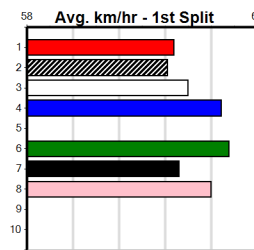

TOP CAT VIDEO

Distance: 390m, Race Type: Mixed 4/5, Total Prizemoney: $3,360
1st: $2,250, 2nd: $690, 3rd: $345, 4th: $75

CARAJILLO (3) has been racing in great fashion in recent times with solid wins in 4 of his last 6 starts and he may be the one to beat again. TROPIC MAN (6) recorded a top all the way win here 2 starts back and can challenge here.

Watchdog Tips: 3 6 8 2 Bet: Win 3

COCKTAIL (NSW)[4] Plenty of talent but will need to step, keep safe. $7.50
Owner(s): P Dooner
Sire: GOTTA GET BACK Dam: YOU GOTTA KNOW
Trainer: John McClelland (Jindera)

HARTNEY [5] Can unwind a strong finish in his races, threat. $3.60
Owner(s): M Carruthers
Sire: FERAL FRANKY Dam: ALL INN AVA
Trainer: Michelle Carruthers (Bagshot)

CARAJILLO [5] Racing in great fashion of late, one to beat here. $5.00
Owner(s): N Darragh
Sire: ZAMBORA BROCKIE Dam: SMITTEN
Trainer: Scott Stefanos (Longwood)

TESS CABANG [5] Good turn of foot once balanced, cannot dismiss. $12.00
Owner(s): B Kinder
Sire: BERNARDO Dam: STARS AND LIGHTS
Trainer: Brenda Kinder (Girgarre)

*** VACANT BOX ***
Owner(s):
Sire: Dam:
Trainer:
Winning Distances: < 300m (0) 300 - 399m (0) 400 - 499m (0) 500 - 599m (0) 600 - 699m (0) > 700m (0)
Winning Weights:

1

2

3

4

5