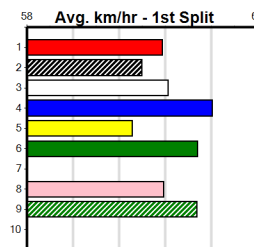

SHEPP CITY FENCING

Distance: 450m, Race Type: Mixed 6/7, Total Prizemoney: $2,925
1st: $1,950, 2nd: $600, 3rd: $300, 4th: $75

POCKET MOUSE (4) was a solid debut winner here 2 back before a smart last start placing and she may be the one to beat again. GREYSYND LARRY (1) is drawn to race on the speed from the outset and looks set to be prominent throughout here.

Watchdog Tips: 4 1 7 5 **Bet:** Win 4

Form	Box	Wgt	Dist	Track	Date	Time	BON	Margin	1st/2nd (Time)	PIR	Checked	Comment	WR	Split 1	S/P	Grade	
1	GREYSYND LARRY [6] $3.20																
	Drawn to race in the speed here, major player.																
	BK Dog Aug-22 Sire: BLACK MAGIC OPAL Dam: PROMOTE Trainer: Michael Chilcott (Heathcote)																
	Owner(s): Greysynd Racing (SYN), W Owen, J Chilcott, A Long																
	Winning Distances: < 300m (0) 300 - 399m (0) 400 - 499m (2) 500 - 599m (0) 600 - 699m (0) > 700m (0)																
	Winning Weights: 33.3(1) 33.4(1)																
	3rd (4) 32.9 425 BEN R2 02-Aug-24 24.28 23.70 6.50L KRAKEN WHISKY (23.83) M/333 . . . . . 6.69 $6.20 M																
	4th (2) 32.8 425 BEN R1 09-Aug-24 24.69 23.88 6.50L PEAKY AVENGER (24.27) M/544 . . . . . 6.80 $2.60 M																
	4th (4) 32.8 410 HOR R2 17-Aug-24 24.27 23.09 3.25L UNITY BALE (24.05) M/666 . . . . . 10.83 $2.40 M																
	1st (8) 33.3 450 SHP R3 22-Aug-24 25.56 25.56 4.25L ULTIMATE ROCKET (25.85) M/321 . . . . . 6.78 $1.70 T3-M																
2	FOREIGN CURRENCY [7] $8.50																
	Steady maiden win last start but looks harder here																
	BK Dog Sep-22 Sire: ASTON RUPEE Dam: ON THE RUNWAY Trainer: Peter Presutto (Devon Meadows)																
	Owner(s): DARREN AND MICHAEL PULEIO (SYN), D Puleio, M Puleio																
	Winning Distances: < 300m (0) 300 - 399m (0) 400 - 499m (1) 500 - 599m (0) 600 - 699m (0) > 700m (0)																
	Winning Weights: 32.2(1)																
	8th (3) 32.9 460 GEL R1 19-Apr-24 26.64 25.58 13.00 THIS TRAIN (25.79) Q/467 . . . . . 6.63 $24.00 MH																
	5th (5) 32.7 400 WGL R1 30-Aug-24 22.93 22.57 4.50L AGENT SUSIE (22.63) Q/55 . . . . . 8.40 $3.80 M																
	1st (6) 32.2 435 SLE R1 25-Sep-24 25.32 24.88 2.25L BONN BANG (25.47) M/543 . . . . . 5.54 $1.04 M																
	Last 3 wins NOT included above																
3	GODDESS OF CHAOS [6] $15.00																
	Can show early speed but place looks best.																
	BD Bitch Jul-21 Sire: BARCIA BALE Dam: PRISCILLA WANG Trainer: Nicholas Johnston (Tooborac)																
	Owner(s): N Johnston																
	Winning Distances: < 300m (0) 300 - 399m (0) 400 - 499m (1) 500 - 599m (1) 600 - 699m (0) > 700m (0)																
	Winning Weights: 28.7(1) 29.0(1)																
	2nd (7) 29.3 500 BEN R4 16-Jun-23 28.34 27.84 3.00L SHANLYN WILDE (28.14) M/332 . . . . . 6.73 $4.10 X67H																
	6th (5) 29.6 500 BEN R5 23-Jun-23 28.78 28.02 11.00 HAMBLIN BALE (28.07) M/666 . . . . . 6.98 $6.40 X67F																
	1st (2) 29.0 425 BEN R3 22-Sep-23 24.37 23.75 3.00L ALONZO THRILLS (24.56) M/741 . . . . . 6.76 $4.90 7																
	4th (8) 29.1 525 MEA R3 30-Sep-23 30.74 29.67 11.00 FLYING ZULU (30.01) S/7543 . . . . . 5.20 $17.80 6G																
4	POCKET MOUSE [7] $4.60																
	Solid debut win here 2 starts back, can go close.																
	BE Bitch Dec-22 Sire: FERAL FRANKY Dam: SEVILLA Trainer: Diane Ireland (Knowsley)																
	Owner(s): SCOTLAND (SYN), D Ireland, C Scott, A Scott, D Scott																
	Winning Distances: < 300m (0) 300 - 399m (1) 400 - 499m (0) 500 - 599m (0) 600 - 699m (0) > 700m (0)																
	Winning Weights: 29.4(1)																
	1st (1) 29.4 390 SHP R9 02-Sep-24 22.37 21.92 5.50L AEROSMITH (22.74) M/11 . . . . . 8.56 $12.30 M																
	3rd (1) 29.6 390 SHP R12 16-Sep-24 22.41 22.08 4.25L OUR REGARDS (22.13) S/43 . . . . . 8.60 $8.50 X67																
	Last 3 wins NOT included above																
	5	SHALL BE QUICK [7] $12.00															
Good turn of foot once fully balanced, threat.																	
BD Bitch Jan-22 Sire: TOMMY SHELBY Dam: KATEY PENNY Trainer: Jamie Egan (Arcadia South)																	
Owner(s): Benalla Boys (SYN), Z Parker, D Flack, B Warnock, J Egan