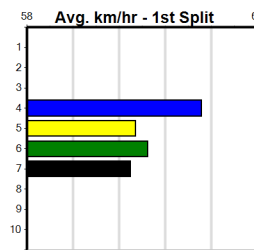

SPORTSBET MAKE IT LOOK EASY

Distance: 390m, Race Type: Maiden, Total Prizemoney: $2,535
1st: $1,680, 2nd: $520, 3rd: $260, 4th: $75

MARIONVALE KEV (1) showed ability in his good recent trial here and he may be the one to beat from the gun draw. ZESTY BOY (4) produced a good placing here last start along with some smart recent trial form and he can challenge here.

Watchdog Tips: **1** **4** **3** **5** **Bet:** Box Trifecta 1,3,4,5 ($10 for 41.67%)

Form Box	Wgt	Dist	Track	Date	Time	BON	Margin	1st/2nd (Time)	PIR	Checked	Comment	WR	Split 1	S/P	Grade	
1	MARIONVALE KEV [M] Biks Shown ability in good recent trial, big show. $4.20															
	BK	Dog		Oct-22												
	Owner(s): B Fothergill			Sire: BEAST UNLEASHED			Dam: USARA ALLEN			Trainer: Brian Fothergill (Marionvale)						
	Winning Distances: < 300m (0) 300 - 399m (0) 400 - 499m (0) 500 - 599m (0) 600 - 699m (0) > 700m (0)															
	Winning Weights:															
	ST (-)	34	390	SHP	16-Sep-24	22.52		0.50L	Trial Cleared					M/22		2of4 . . . . . ST
	Last 3 wins NOT included above															
	Box History															
	Bx	1st	2nd	3rd	4th	5th	6th	7th	8th							
	1															
2																
3																
4																
5																
6																
7																
8																
Prize Best										$0 FSH						
Starts										0-0-0-0						
Trk/Dts										0-0-0-0						
APM										0						
2	TWILIGHT LIZZY [M] Well beaten in his debut, may need more time. $15.00															
	BD	Bitch		Feb-23												
	Owner(s): SUNDOWN (SYN), T Van taarling, F Vantaarling, S Van taarling, L Van taarling, S Vantaarling			Sire: KOBLENZ			Dam: TWILIGHT CONNIE			Trainer: Steven Vantaarling (Tallygaroopn)						
	Winning Distances: < 300m (0) 300 - 399m (0) 400 - 499m (0) 500 - 599m (0) 600 - 699m (0) > 700m (0)															
	Winning Weights:															
	7th (1)	23.5	300	HVL	R4	22-Sep-24	17.47	16.59	13.00	HIJACK (16.59)				M/7		4.19 $23.40 MH
	Last 3 wins NOT included above															
	Box History															
	Bx	1st	2nd	3rd	4th	5th	6th	7th	8th							
	1															1
2																
3																
4																
5																
6																
7																
8																
Prize Best										$0.00 FSH						
Starts										1-0-0-0						
Trk/Dts										0-0-0-0						
APM										0						
3	BLUE ROSES [M] Breeding has produced plenty of talent, can fire. $4.60															
	BE	Bitch		Mar-23												
	Owner(s): J Shaw			Sire: FERNANDO BALE			Dam: MEPUNGA SPECTRE			Trainer: James Shaw (Seymour)						
	Winning Distances: < 300m (0) 300 - 399m (0) 400 - 499m (0) 500 - 599m (0) 600 - 699m (0) > 700m (0)															
	Winning Weights:															
	Last 3 wins NOT included above															
	Box History															
	Bx	1st	2nd	3rd	4th	5th	6th	7th	8th							
	1															
	2															
3																
4																
5																
6																
7																
8																
Prize Best										$0 FSH						
Starts										0-0-0-0						
Trk/Dts										0-0-0-0						
APM										0						
4	ZESTY BOY [M] Good placing here last start, major player. $3.60															
	F	Dog		Dec-22												
	Owner(s): SCOTLAND (SYN), D Ireland, C Scott, A Scott, D Scott			Sire: FERAL FRANKY			Dam: SEVILLA			Trainer: Amanda Scott (Knowsley)						
	Winning Distances: < 300m (0) 300 - 399m (0) 400 - 499m (0) 500 - 599m (0) 600 - 699m (0) > 700m (0)															
	Winning Weights:															
	4th (8)	28.8	390	SHP	R1	22-Jul-24	23.26	22.04	12.00	SLOAN STREET (22.45)				M/23		8.91 $10.20 M
	2nd (5)	29.3	390	SHP	R2	16-Sep-24	22.43	22.08	1.75L	HAS A LOT (22.32)				M/21		8.35 $3.60 M