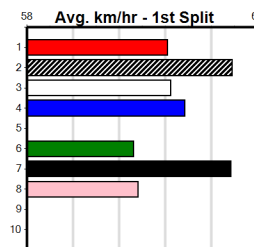

BYERS ELECTRICAL (2-3 WINS)

4

3:14PM

(VIC time)

Distance: 390m, Race Type: Restricted Win, Total Prizemoney: $2,925
1st: $1,950, 2nd: $600, 3rd: $300, 4th: $75

ZIPPING JETSON (7) has been racing well with good wins in 2 of his last 4 starts and he may be the one to beat again in this. RED ED (3) can explode once fully balanced and should make his presence felt with any luck in running.

Watchdog Tips: **7** **3** **2** **4** **Bet:** **Quinella 3/7 ($10 for 1000%)**

1

WONDERFUL GIRL [6] **Steady win from this box last start, keep safe.** **$10.00**

BK Bitch Apr-22 Sire: FERAL FRANKY Dam: WONDER MISS Trainer: David Shovan (Powlett Planes)

Owner(s): D Shovan
Winning Distances: < 300m (0) 300 - 399m (2) 400 - 499m (0) 500 - 599m (0) 600 - 699m (0) > 700m (0)
Winning Weights: 26.9(1) 27.6(1)

Box	1st	2nd	3rd	4th	5th	6th	7th	8th
1	1							
2				3		1		
3								
4						1		
5				1			1	
6			1			1		
7		1		1	1			1
8						2		1

8th (8) 27.1 400 GEL R4 18-Jun-24 24.18 22.63 23.00 INTREPID BALE (22.63) S/57 . . . . 8.80 $9.80 7
8th (7) 26.9 400 GEL R3 22-Jun-24 23.90 22.83 15.00 PAW CHEYENNE (22.88) M/77 . . . . 8.88 $10.90 7
4th (2) 27.3 390 SHP R4 11-Jul-24 23.08 22.09 7.00L SHEILA'S WAIT (22.60) M/53 . . . . 9.07 $20.40 T3-7
6th (8) 27.2 390 SHP R10 19-Jul-24 23.49 22.28 17.00 LEKTRA FRED (22.35) S/56 . . . . 9.53 $6.00 X67
6th (4) 27.2 390 BAL R3 22-Jul-24 23.36 22.36 8.00L REDEEMER BELLE (22.82) M/56 . . . . 8.83 $44.00 T3-7
6th (1) 27.7 300 HVL R3 12-Aug-24 17.37 16.88 3.5L SHE CAN DREAM (17.14) S/6 . . . V21 . 4.17 $7.40 7
6th (8) 27.2 390 SHP R10 07-Sep-24 23.00 22.49 4.75L BRASTON MISS (22.67) M/45 . . . . 8.75 $10.80 7
1st (1) 27.6 390 SHP R10 12-Sep-24 22.77 22.24 1.25L EWING (22.85) Q/11 . . . . 8.57 $10.30 7

Last 3 wins NOT included above

Box	1st	2nd	3rd	4th	5th	6th	7th	8th
1st (2)	26.9	300	HVL	R2	17-Jan-24	17.15	16.63	1.5L BRAEMAR SHEILA (17.25) M/1 . . . SW . 3.93 $4.30 M

Prize Best Starts Trk/Dts APM $3750.00 22.59(6)-18/12/23 19-2-1-1 7-1-0-1 1570

2

LEAP OF FAITH [6] **Resuming, talented but hit or miss early, chance.** **$4.60**

BK Bitch Aug-22 Sire: ASTON DEE BEE Dam: SAILAWAY JACKIE Trainer: Luke Spargo (Seymour)

Owner(s): Luke And Rebecca (SYN), L Spargo, R Berry
Winning Distances: < 300m (0) 300 - 399m (0) 400 - 499m (2) 500 - 599m (0) 600 - 699m (0) > 700m (0)
Winning Weights: 27.0(1) 27.1(1)

Box	1st	2nd	3rd	4th	5th	6th	7th	8th
1								
2								
3		1						1
4	1							
5			1					
6		1						1
7			1		1	1		
8	1							

1st (4) 27.1 410 HOR R1 28-May-24 23.27 22.94 15.00 BARELLEN SILK (24.28) Q/11 . . . . 10.33 $1.80 M
1st (8) 27.0 410 HOR R2 04-Jun-24 23.42 22.97 3.00L CIRCLE THE STORM (23.62) Q/11 . . . SW . 10.29 $2.60 X67H
6th (8) 27.3 410 HOR R3 11-Jun-24 24.24 23.42 8.00L MAGNET MOVER (23.69) Q/34 . . . . 10.53 $2.50 X67F
5th (8) 27.3 390 WBL R10 20-Jun-24 23.12 22.27 9.50L GROVER BALE (22.48) S/75 . . . V0 . 9.18 $1.60 6G
3rd (5) 27.1 390 WBL R2 27-Jun-24 22.40 22.05 2.25L INGA JOHNNY (22.25) Q/11 . . . . 8.60 $6.10 X67H
8th (3) 27.4 390 WBL R3 04-Jul-24 23.11 22.08 15.00 SUDOKU CARMELLO (22.10) M/66 . . . . 8.94 $16.70 X67F
3rd (7) 27.4 410 HOR R10 13-Jul-24 23.69 23.35 5.00L LILYDALE (23.35) Q/12 . . . . 10.29 $6.40 6G
8th (6) 27.9 350 HVL R2 11-Aug-24 20.19 19.01 12.00 BANK ROBBER (19.36) M/8 . . . . 7.03 $2.30 X67H

Last 3 wins NOT included above

Prize Best Starts Trk/Dts APM $5270.00 FSH 10-2-2-2 0-0-0-0 2618