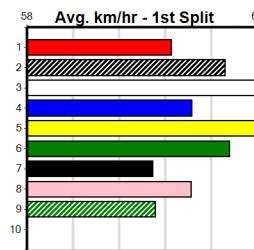

GPP LASER 3300 DAMSELS DASH

Distance: 390m, Race Type: Grade 5, Total Prizemoney: $2,925
1st: $1,950, 2nd: $600, 3rd: $300, 4th: $75

ASPERITAS (5) is blessed with a big motor and if she can find the arm here she will be hard to beat. BAD MOVE (3) was a fast 22.16 Warrnambool winner 2 starts back and she can make her presence felt again with an ounce of luck early.

Watchdog Tips: 5 3 8 2 Bet: Win 5

Form Box Wgt Dist Track Date Time BON Margin 1st/2nd (Time) PIR Checked Comment W/R Split 1 S/P Grade

PEACE BELLE (SA)[5] Resuming, smart SA wins in her past 5, respect. $8.50
Owner(s): T Womann
Winning Distances: < 300m (0) 300 - 399m (2) 400 - 499m (0) 500 - 599m (7) 600 - 699m (0) > 700m (0)
Winning Weights: 27.3(1) 27.4(1) 27.6(2) 27.7(1) 27.8(1) 27.9(1) 28.0(1) 28.2(1)

TICK RETURNS (NSW)[5] Good Wagga wins in 2 of her last 3, can threaten. $4.60
Owner(s): C Billingsley
Winning Distances: < 300m (0) 300 - 399m (7) 400 - 499m (0) 500 - 599m (0) 600 - 699m (0) > 700m (0)
Winning Weights: 24.2(1) 24.3(1) 24.6(1) 24.9(1) 25.2(1) 25.4(1) 25.5(1)

BAD MOVE [5] Fast Warrnambool win 2 starts back, major player. $4.60
Owner(s): P Newell
Winning Distances: < 300m (0) 300 - 399m (4) 400 - 499m (5) 500 - 599m (7) 600 - 699m (0) > 700m (0)
Winning Weights: 28.9(1) 29.0(1) 29.2(1) 29.3(1) 29.5(3) 29.6(1) 29.9(1) 30.1(2) 30.4(1) 30.7(1) 30.8(1) 31.1(2)

ASTON ELENA [5] Tough draw but shown plenty of talent, keep safe. $7.50
Owner(s): R Borda
Winning Distances: < 300m (0) 300 - 399m (7) 400 - 499m (2) 500 - 599m (0) 600 - 699m (0) > 700m (0)
Winning Weights: 27.7(1) 28.0(2) 28.1(2) 29.0(1) 29.1(1) 29.2(1) 29.3(1)

ASPERITAS [5] Big motor, top win 3 back when led, can go close. $5.00
Owner(s): M Mallia
Winning Distances: < 300m (0) 300 - 399m (2) 400 - 499m (7) 500 - 599m (1) 600 - 699m (0) > 700m (0)
Winning Weights: 27.0(1) 27.1(2) 27.2(3) 27.4(2) 27.5(1) 27.8(1)

1

2

3

4

5