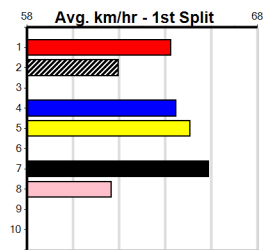

SPORTSBET MAKE IT A MULTI

Distance: 450m, Race Type: Grade 5, Total Prizemoney: $2,925
1st: $1,950, 2nd: $600, 3rd: $300, 4th: $75

STITCH AND SHOUT (1) has been flying in recent times and he looks set to justify his very short price from the gun draw. SENSES FAIL (4) has recorded smart placings in 5 of her last 6 starts and she will be trying her hardest the entire way here.

Watchdog Tips: **1** **4** **5** **7** **Bet:** Trifecta 1/4,5/4,5,7,8 ($10 - 166.67%)

Form Box	Wgt	Dist	Track	Date	Time	BON	Margin	1st/2nd (Time)	PIR	Checked	Comment	WR	Split 1	S/P	Grade		
1	STITCH AND SHOUT [5] Gun draw, been flying of late, hard to beat here. $1.25																
	BK	Dog	May-22		Sire: KURO KISMET		Dam: DANI THRILLS		Trainer: Glynn WOOD (Warragul)								
	Owner(s): Funny Looking Horse (SYN), M Mayle, B Waugh, J Mcdonald, J Fawthrop, R Fisher, P Roland, B																
	Winning Distances: < 300m (0) 300 - 399m (0) 400 - 499m (6) 500 - 599m (0) 600 - 699m (0) > 700m (0)																
	Winning Weights: 32.2(1) 32.5(1) 32.9(2) 33.3(1) 33.7(1)																
	4th (8)	32.6	350	HVL	R10	19-Jul-24	19.62	18.99	6.50L BEAUTY BEAST (19.19)	Q/4	.	.	.	6.61	$5.50	T3-5	
	7th (6)	32.3	435	SLE	R11	04-Aug-24	25.58	24.36	15.00 PETZEL BALE (24.55)	M/677	.	.	.	5.40	$21.80	5	
	5th (8)	32.6	460	WGL	R6	08-Aug-24	26.57	26.06	4.75L ASTON ANGELO (26.25)	M/655	.	V3	.	6.76	$7.10	T3-5	
	7th (3)	32.8	400	WGL	R7	03-Sep-24	23.58	22.38	11.00 RIBERO (22.85)	M/77	.	.	.	8.78	$6.80	5	
	5th (3)	32.8	450	SHP	R6	07-Sep-24	25.99	25.49	5.50L STAR OF VENUS (25.63)	M/775	.	SW	.	6.91	$6.90	5	
1st (7)	32.9	460	WGL	R7	12-Sep-24	26.03	25.86	2.75L TOOTSIE (26.22)	M/222	.	.	.	6.61	$2.80	T3-5		
2nd (5)	32.9	460	WGL	R5	17-Sep-24	25.92	25.79	2.00L HIS SPECIAL (25.79)	M/222	.	SW	.	6.61	$7.10	5		
1st (7)	32.5	460	GEL	R7	24-Sep-24	25.77	25.77	4.75L VELOX BALE (26.10)	Q/111	.	.	.	6.63	$1.20	5		
Last 3 wins NOT included above																	
1st (1)	33.3	460	GEL	R9	29-Dec-23	26.08	25.91	1.00L JOHNNY FOOTBALL (26.14)	M/111	.	.	.	6.68	$12.80	X67H		
1st (2)	32.2	435	SLE	R9	05-May-24	24.77	24.32	1.25L NOLAN BALE (24.84)	Q/222	.	SW	.	5.31	$4.50	6G		
1st (1)	32.9	460	WGL	R10	15-Jun-24	26.08	26.08	2.25L MISS SCOTCH LESS (26.23)	M/111	.	.	.	6.57	$1.50	5		
2	SKYE ROCKET (NSW)[5] Likely to be out the back early here, tough ask. $41.00																
	BE	Bitch	May-21		Sire: BARCIA BALE		Dam: LITTLE NANGAR		Trainer: Maria Lingard (Kilmore)								
	Owner(s): M Lingard																
	Winning Distances: < 300m (0) 300 - 399m (3) 400 - 499m (1) 500 - 599m (0) 600 - 699m (0) > 700m (0)																
	Winning Weights: 29.3(2) 29.7(1) 30.4(1)																
	8th (7)	30.3	390	SHP	R6	20-Jun-24	22.97	22.20	11.00 ASTON ARETHA (22.20)	M/88	.	.	.	8.81	$12.90	5	
	2nd (1)	30.4	390	SHP	R4	27-Jun-24	22.99	22.29	0.10L ACE REDEEMER (22.99)	M/32	.	.	.	8.80	$19.30	5	
	6th (5)	30.4	390	SHP	R6	06-Jul-24	23.17	22.22	9.50L OCCIPITAL (22.54)	M/67	.	.	.	8.91	$14.40	5	
	8th (6)	31.1	390	SHP	R5	08-Aug-24	23.02	22.32	11.00 NOLAN BALE (22.32)	M/88	.	.	.	9.02	$20.50	T3-5	
	8th (1)	30.7	390	SHP	R11	15-Aug-24	23.00	22.36	8.50L BRAVADO (22.41)	S/88	.	.	.	8.96	$11.80	5	
8th (7)	30.5	390	SHP	R12	05-Sep-24	23.24	22.17	10.00 LEKTRA RODNEY (22.56)	M/78	.	.	.	8.87	$34.70	T3-5		
7th (6)	30.5	390	SHP	R5	16-Sep-24	22.82	22.08	11.00 CAROLYN'S JOY (22.09)	S/77	.	.	.	9.00	$103.80	5		
5th (2)	30.5	425	BEN	R6	25-Sep-24	24.92	24.05	11.00 ARTS INFerno (24.21)	M/645	.	.	.	6.68	$103.20	4		
Last 3 wins NOT included above																	
1st (1)	29.3	395	TRA	R4	17-Apr-23	22.21	22.21	4.25L SASSY SWAN (22.50)	M/211	.	SW	.	3.83	$2.70	X67		
1st (2)	29.3	395	TRA	R2	21-Apr-23	22.55	22.24	2.50L ARLUNYA (22.71)	M/333	.	.	.	3.86	$5.10	X67		
1st (1)	30.4	425	BEN	R7	08-Mar-24	24.43	23.69	1.5L TAME THE BEAST (24.52)	S/531	.	.	.	6.68	$7.60	X45		
3	*** VACANT BOX ***																
	Sire: Dam: Trainer:																
	Owner(s):																
	Winning Distances: < 300m (0) 300 - 399m (0) 400 - 499m (0) 500 - 599m (0) 600 - 699m (0) > 700m (0)																
	Winning Weights:																
	Box History																
	Prize Best Starts Trk/Dts APM																
	4	SENSES FAIL [5] Smart placings in 5 of her last 6, main danger. $10.00															
		BE	Bitch	Feb-22		Sire: FERNANDO BALE		Dam: MY DEWANA PENNY		Trainer: Heath Mcadam (Ocean Grove)							
		Owner(s): H Mcadam															
Winning Distances: < 300m (0) 300 - 399m (1) 400 - 499m (2) 500 - 599m (0) 600 - 699m (0) > 700m (0)