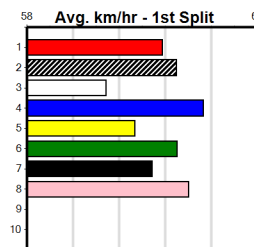

SHEPPARTON RACE 13

Distance: 390m, Race Type: Grade 5, Total Prizemoney: $2,925
1st: $1,950, 2nd: $600, 3rd: $300, 4th: $75

PHIL'S NO ANGEL (4) can explode soon after box rise in his races and he may prove hard to catch if he finds the front early here. HE'S GOT SWAG (1) ran some smart placings last month and he could make his presence felt from the gun draw.

Watchdog Tips: 4 1 7 5 Bet: Box Quinella 1,4,7 ($10 for 333.33%)

HE'S GOT SWAG [5] Smart Horsham placings last month, major player. $5.50
Owner(s): R Kenworthy
Winning Distances: < 300m (0) 300 - 399m (3) 400 - 499m (2) 500 - 599m (0) 600 - 699m (0) > 700m (0)
Box History table and Prize Best Starts table included.

DINOSAUR DEANO [5] Solid straight placing 2 starts back, must respect $10.00
Owner(s): Barney Rubble syndicate (SYN), J Gordon, G Rudd, J Markham, W Telford, D Erdman, P Newell
Winning Distances: < 300m (0) 300 - 399m (4) 400 - 499m (0) 500 - 599m (0) 600 - 699m (0) > 700m (0)
Box History table and Prize Best Starts table included.

NOTORIOUS HARADA (NSW)[Resuming, well beaten in last few, tested here. $21.00
Owner(s): K Kubik
Winning Distances: < 300m (1) 300 - 399m (7) 400 - 499m (2) 500 - 599m (1) 600 - 699m (0) > 700m (0)
Box History table and Prize Best Starts table included.

PHIL'S NO ANGEL [5] Can explode soon after box rise, one to beat here. $2.80
Owner(s): BEERS FOR THE BOYS (SYN), D Baldwin, D Chillingsworth, P Rattray
Winning Distances: < 300m (0) 300 - 399m (2) 400 - 499m (3) 500 - 599m (0) 600 - 699m (0) > 700m (0)
Box History table and Prize Best Starts table included.

BLUE RISE [5] Good wins in 2 of his last 3 starts, threat here. $4.60
Owner(s): G Riley
Winning Distances: < 300m (0) 300 - 399m (3) 400 - 499m (3) 500 - 599m (0) 600 - 699m (0) > 700m (0)
Box History table and Prize Best Starts table included.