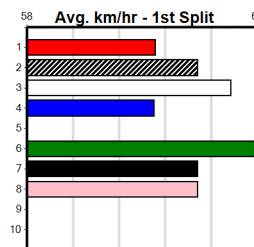

ELITE COLLARS & LEADS

3

2:54PM

(VIC time)

Distance: 390m, Race Type: Mixed 6/7, Total Prizemoney: $2,925
1st: $1,950, 2nd: $600, 3rd: $300, 4th: $75

BIG SUNSHINE (3) has shown good early speed and plenty of talent in his 2 starts and he may be the one to beat again in this. HAS A LOT (2) was a solid debut winner here 2 starts back and could be right in the mix again today.

Watchdog Tips: **3** **2** **6** **4** **Bet:** **Trifecta 3/2,6/2,4,6 ($10 - 250%)**

1

SLINGSHOT PENNY [6] **$15.00**

BE **Bitch** **Jan-21** **Sire: HIGH EARNER** **Dam: SLINGSHOT GYPSY**

Owner(s): M Lingard **Trainer: Maria Lingard (Kilmore)**

Winning Distances: < 300m (0) 300 - 399m (2) 400 - 499m (0) 500 - 599m (0) 600 - 699m (0) > 700m (0)

Winning Weights: 23.6(1) 24.1(1)

8th	(1)	24.4	390	SHP	R10	13-Jun-24	23.12	22.17	12.00	ORIENTAL AURORA (22.29)	Q/47	.	SW	.	8.76	$72.80	T3-6
6th	(6)	24.4	390	SHP	R4	20-Jun-24	23.23	22.20	10.00	BROADWAY ICON (22.56)	Q/35	.	.	.	8.72	$45.00	6G
7th	(4)	24.4	390	SHP	R10	27-Jun-24	23.41	22.29	11.00	DARTS NIGHT (22.71)	M/34	.	.	.	8.68	$80.80	6G
6th	(6)	24.3	390	SHP	R10	08-Aug-24	23.13	22.32	9.00L	URANA WHIRLWIND (22.53)	M/66	.	.	.	8.92	$63.10	T3-6
7th	(7)	24.2	390	SHP	R10	15-Aug-24	23.45	22.36	15.00	MARIETTA ICON (22.43)	M/77	.	.	.	8.94	$52.40	6G
8th	(6)	24.6	390	SHP	R10	05-Sep-24	23.44	22.17	16.00	SHEILA'S WAIT (22.33)	Q/68	.	.	.	8.89	$43.80	T3-6
5th	(5)	24.2	390	SHP	R12	16-Sep-24	23.10	22.08	14.00	OUR REGARDS (22.13)	Q/66	.	.	.	8.78	$81.10	X67
5th	(2)	23.9	300	HVL	R9	27-Sep-24	17.37	16.87	6.50L	WALTZING BLAZE (16.93)	M/2	.	.	.	3.99	$67.50	T3-6

Last 3 wins NOT included above

1st	(3)	23.6	385	SHP	R1	16-Jan-23	22.20	21.20	2.00L	ASTON RANDAL (22.34)	Q/11	.	.	.	8.10	$13.50	M
1st	(4)	24.1	385	SHP	R9	23-Feb-23	22.10	21.73	2.50L	BOK CHOY (22.26)	Q/11	.	.	.	8.33	$4.00	7

Box History

Bx	1st	2nd	3rd	4th	5th	6th	7th	8th
1								
2								
3	1							
4	1	1	4		1	1	4	2
5		2	1	2	3	1		
6		1		1	2	5	1	2
7				1	2	1	1	4
8				1	1	1	1	1

Prize Best Starts Trk/Dts APM

Prize Best	$6760.00
Starts	22.53(4)-9/11/23
Trk/Dts	69-2-4-10
APM	29-0-3-2
	418

2

HAS A LOT [7] **$4.00**

BK **Dog** **Apr-22** **Sire: RAW ABILITY** **Dam: GARAGE SALE**

Owner(s): You Wouldn't Read About It (SYN), M Boyington, S Boyington **Trainer: Riana Groom (Seymour)**

Winning Distances: < 300m (0) 300 - 399m (1) 400 - 499m (0) 500 - 599m (0) 600 - 699m (0) > 700m (0)

Winning Weights: 33.7(1)

1st	(8)	33.7	390	SHP	R2	16-Sep-24	22.32	22.08	1.75L	ZESTY BOY (22.43)	M/12	.	.	.	8.28	$14.00	M
8th	(3)	33.7	390	BAL	R11	25-Sep-24	23.51	22.31	16.00	PAW XENA (22.45)	M/58	.	.	W	8.67	$30.00	X67

Last 3 wins NOT included above

Box History

Bx	1st	2nd	3rd	4th	5th	6th	7th	8th
1								
2								
3								1
4								
5								
6								
7								
8	1							

Prize Best Starts Trk/Dts APM

Prize Best	$1680.00
Starts	22.32(8)-16/9/24
Trk/Dts	2-1-0-0
APM	1-1-0-0
	1680

3

BIG SUNSHINE [7] **$3.20**

F **Dog** **Feb-23** **Sire: OUT OF RANGE** **Dam: ORIENTAL KAY**

Owner(s): ECHUCA SUNSHINE (SYN), R Clark, M Lord, K Tung, M Tung, B Lord **Trainer: Rodney Clark (Echuca Village)**

Winning Distances: < 300m (0) 300 - 399m (0) 400 - 499m (1) 500 - 599m (0) 600 - 699m (0) > 700m (0)

Winning Weights: 37.5(1)

2nd	(3)	37.5	410	HOR	R3	15-Sep-24	24.05	23.03	8.50L	UP HILL SHILOH (23.48)	M/22	.	.	.	10.83	$11.90	M
1st	(8)	37.5	410	HOR	R4	21-Sep-24	23.48	23.33	4.75L	MAXIMUM REED (23.80)	M/11	.	.	.	10.24	$3.10	M

Last 3 wins NOT included above

Box History

Bx	1st	2nd	3rd	4th	5th	6th	7th	8th
1								
2								
3		1						
4								
5								
6								
7								
8	1							

Prize Best Starts Trk/Dts APM

Prize Best	$2200.00
Starts	FSH
Trk/Dts	2-1-1-0
APM	0-0-0-0
	2200