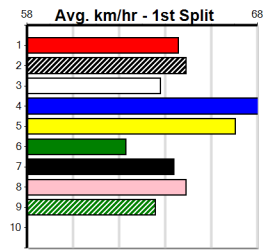

ONE MORE RACE TO GODAMSELS DASH

Distance: 390m, Race Type: Grade 5, Total Prizemoney: $2,925
1st: $1,950, 2nd: $600, 3rd: $300, 4th: $75

HOT SUMMER SKY (8) was an explosive straight winner last time out and she could whip around the field in the run to the turn and open up a race winning lead. KERATIN (5) has been racing well of late and could be right in the finish again.

Watchdog Tips: 8 5 2 4 Bet: Win 8

BEAR LEE CRIME [5] Been too slow early of late, will need to step. $6.50
BD Bitch Feb-20 Sire: BLACK BEAR LEE Dam: INMATE
Owner(s): A Powell
Trainer: Adele Powell (Stanhope)
Winning Distances: < 300m (0) 300 - 399m (5) 400 - 499m (0) 500 - 599m (0) 600 - 699m (0) > 700m (0)
Winning Weights: 28.3(1) 28.7(1) 28.8(1) 28.9(1) 29.0(1)

FAR NORTH [5] Solid all the way Bendigo win last start, chance. $4.20
BK Bitch Aug-21 Sire: MY REDEEMER Dam: SCOTTISH PRIDE
Owner(s): M Perry
Trainer: Jye Formosa (Heathcote)
Winning Distances: < 300m (0) 300 - 399m (5) 400 - 499m (3) 500 - 599m (0) 600 - 699m (0) > 700m (0)
Winning Weights: 31.6(1) 31.7(2) 31.9(1) 32.1(1) 32.3(2) 32.7(1)

KILLER BEE CAMMY [5] Steady placings in her last 2 but looks tough here $21.00
BD Bitch Jul-21 Sire: SUPERIOR PANAMA Dam: CHUN LI
Owner(s): H Mcadam
Trainer: Heath Mcadam (Ocean Grove)
Winning Distances: < 300m (0) 300 - 399m (2) 400 - 499m (4) 500 - 599m (0) 600 - 699m (0) > 700m (0)
Winning Weights: 27.1(1) 27.3(1) 27.5(2) 27.6(1) 28.0(1)

CRUELLA [5] Can race on the speed from the outset, threat. $4.20
BK Bitch Jan-21 Sire: FABREGAS Dam: PROVEN SCARY
Owner(s): KEEP YOUR SHIRT ON (SYN), C Dalton, S Dalton
Trainer: Colin Dalton (Coldstream)
Winning Distances: < 300m (0) 300 - 399m (4) 400 - 499m (1) 500 - 599m (1) 600 - 699m (0) > 700m (0)
Winning Weights: 29.5(1) 29.7(1) 29.9(1) 30.0(2) 30.3(1)

KERATIN [5] Racing well, can show early speed, major player. $5.00
BK Bitch Jan-22 Sire: ORSON ALLEN Dam: OUR MAGIC TURBO
Owner(s): SPIKEY (SYN), T Wark, S Evans
Trainer: Thomas Wark (Rushworth)
Winning Distances: < 300m (0) 300 - 399m (0) 400 - 499m (7) 500 - 599m (2) 600 - 699m (0) > 700m (0)
Winning Weights: 21.4(2) 21.6(2) 21.7(2) 21.9(1) 22.0(2)