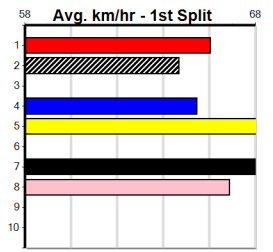

Winning Weights:

Box History

***** NO RESERVE *****

Sire: Dam: Trainer:

Owner(s):

Winning Distances: < 300m (0) 300 - 399m (0) 400 - 499m (0) 500 - 599m (0) 600 - 699m (0) > 700m (0)

Winning Weights:

Box History