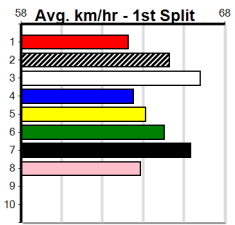

Sale

10

9:47PM

(VIC time)

TOONGABBIE LODGE

Distance: 435m, Race Type: Grade 5, Total Prizemoney: \$2,925
1st: \$1,950, 2nd: \$600, 3rd: \$300, 4th: \$75

Watchdog Tips:

5