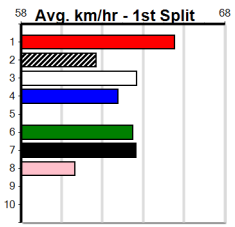

Sale

AUSSIE SECRET @ STUD

Distance: 435m, Race Type: Mixed 4/5, Total Prizemoney: $3,360
1st: $2,250, 2nd: $690, 3rd: $345, 4th: $75

7
8:48PM
(VIC time)

DR. DYLAN (8) will find this easier than his most recent racing and he can burn them off before the bend. THORKILDSEN (7) is three of three here and he has the speed to cross and lead. OUR MABEL (3) is racing with confidence at present.

Watchdog Tips: **8** **7** **3** **2** **Bet:** **Box Quinella 2,3,7,8 ($10 for 166.67%)**