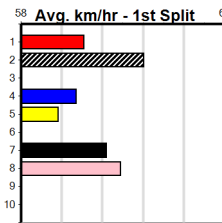

Sale

INTA PLUMBING SERVICES

Distance: 510m, Race Type: Mixed 6/7, Total Prizemoney: $3,340
1st: $2,230, 2nd: $690, 3rd: $345, 4th: $75

9

9:28PM
(VIC time)

LUMBY (4) turned in a big performance to score at Warragul last time and she will appreciate the rise in distance. COOL WHITE (2) will find this easier than her recent racing and she can settle on the speed. BE LITTLE (8) is never too far away here

Watchdog Tips: **4** **2** **8** **1** **Bet:** Trifecta 2,4/2,4,8/1,2,4,8 ($10 - 125%)