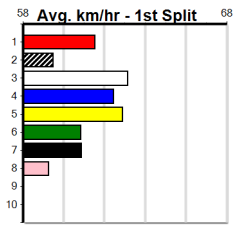

Sale

SPORTSBET EVERY DOG HAS ITS DAY

Distance: 435m, Race Type: Grade 5, Total Prizemoney: $2,925
1st: $1,950, 2nd: $600, 3rd: $300, 4th: $75

12
10:32PM
(VIC time)

DR. ZEPPELIN (8) has a great record from this draw and he will appreciate the drop in class tonight.
DR. NARNIA (6) is better than her past few runs and she can settle near the speed. POLAR TEDDY (1) is nearing another win

Watchdog Tips: **8** **6** **1** **4** **Bet:** **Win 8**