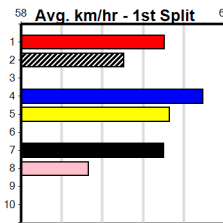

Sale

GREAT CHASE HT10

Distance: 510m, Race Type: Restricted Win Heat, Total Prizemoney: $3,875
1st: $2,600, 2nd: $800, 3rd: $400, 4th: $75

4

7:49PM

(VIC time)

GO MICKY (7) was placed behind a star speedster here last time and he can go one better tonight.
BEGGIN' (4) is a serious up and comer and he will pressure the seven for most of the journey.
CHALUPA BATMAN (5) will get stronger with more racing

Watchdog Tips: **7** **4** **5** **8** **Bet:** **Win 7**

Form Box Weight Dist Track Date Time BON Margin 1st/2nd (Time) PIR Checked Comment W/R Split 1 S/P Grade

1 TAKE THE EDGE [5] *Down on confidence, gets buried back, tested* **$16.00**

BK B Mar-22 MY REDEEMER **BAG OF TRICKS**

Trainer: Donna Dean (Nyora)

6th (2)	26.8	515	SAN	R12	22-Aug-24	30.25	29.31	9.00	LMPUNGA LUNA (29.62)	Q/1466	.	.	.	5.11	$22.60	5
4th (3)	26.5	510	SLE	R4	08-Sep-24	29.41	28.65	5.50	LGAZING COLLINDA (29.05)	M/343	.	.	.	9.29	$13.60	RWH
6th (5)	26.4	515	SAN	R11	19-Sep-24	30.78	29.57	14.00	LDR. QUEENIE (29.82)	M/7666	.	.	.	5.48	$49.10	5
8th (5)	26.4	515	SAN	R11	26-Sep-24	30.30	29.29	12.00	LPEACOCK (29.47)	M/5677	.	.	.	5.19	$68.10	5

Owner(s): R Haines

Winning Boxes

1	2	3	4	5	6	7	8
1				1	6	1	1
Prize	$5,740.63						
Best	29.41						
Starts	16-4-1-2						
Trk/Dst	1-0-0-0						
APM	$2706						

2 RHUBARB [6] *Shows promise but this is harder, prefer to watch* **$7.50**

BK B Dec-22 KOBLENZ **BLACK ROBIN**

Trainer: Paul Galea (Melton West)

1st (1)	27.4	390	BAL	R1	11-Sep-24	22.56	22.05	2.50	LNAUGHTY NORM (22.72)	M/32	.	SW	.	8.60	$3.30	M
4th (8)	27.5	390	BAL	R11	18-Sep-24	22.53	21.78	4.00	LHOT SAKI (22.26)	M/74	.	.	.	8.73	$9.10	X67
2nd (8)	27.4	510	SLE	R9	22-Sep-24	29.51	28.43	3.25	LPAW DIMETRA (29.28)	M/212	.	.	.	9.31	$4.70	RW
1st (1)	27.6	515	SAN	R1	26-Sep-24	29.82	29.29	0.75	LDAINTREE ASTER (29.87)	Q/2111	.	.	.	5.09	$13.70	X67

Owner(s): BEST BET (SYN), P Galea, F Spiteri

Winning Boxes

1	2	3	4	5	6	7	8
2							
Prize	$8,845.00						
Best	29.51						
Starts	4-2-1-0						
Trk/Dst	1-0-1-0						
APM	$8345						

3 *** VACANT BOX ***

Trainer:
Owner(s):

4 BEGGIN' [5] *Impressive type, can cross and lead, danger* **$3.40**

BK D May-22 KOBLENZ **LADY ZEEVA**

Trainer: Michelle Nolan (Devon Meadows)

1st (6)	33.5	525	MEP	R11	04-Sep-24	30.27	30.09	3.00	LCOOL IT (30.46)	M/1111	.	.	.	5.15	$4.20	X67H
1st (2)	33.9	525	MEA	R3	14-Sep-24	30.21	29.70	0.50	LCOOL IT (30.23)	Q/1111	.	SW	.	5.12	$2.60	X67F
1st (5)	33.9	500	BEN	R5	20-Sep-24	28.29	28.29	2.00	LPERFECT ACE (28.42)	M/111	.	SW	.	6.45	$2.90	RWH
6th (2)	33.9	500	BEN	R5	27-Sep-24	28.91	27.99	6.50	LGREYSYND SAMMY (28.47)	M/115	.	.	.	6.50	$2.70	RWF

Owner(s): M Nolan

Winning Boxes

1	2	3	4	5	6	7	8
1	1	1					1
Prize	$24,290.00						
Best	FSTD						
Starts	11-5-2-2						
Trk/Dst	0-0-0-0						
APM	$19832