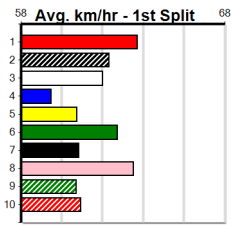

- 1st Leg: 2,3,8 2nd Leg: 1,2,8
- 3rd Leg: 2,3,7,8 4th Leg: 4,5,6
- Cost: \$50 for 46.30%

Download Now

Mobile Form Guide

Average Winning Time:

Distance	Grade	Avg. Time
435m	Mixed 4/5	24.48
435m	Grade 5	24.67
435m	Mixed 6/7	24.76
435m	Grade 7	24.83
435m	Maiden	24.95
510m	Mixed 4/5	28.84
510m	Restricted Win Heat	28.88
510m	Mixed 6/7	29.19

Track Record:

Distance	Time	Greyhound	Date Set
435m	24.030	WILD JAZZ	11-Feb-24
510m	28.427	ELITE ALEX	22-Sep-24
640m	36.281	ETHANOL VOLUME	22-Sep-24

Sale

2

7:08PM

(VIC time)

JAMES YEATES PRINTING & DESIGN

Distance: 435m, Race Type: Grade 7, Total Prizemoney: \$2,925
1st: \$1,950, 2nd: \$600, 3rd: \$300, 4th: \$75