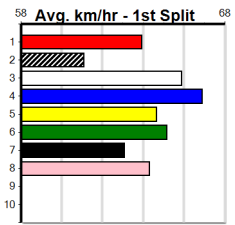

Sale

11

10:14PM

(VIC time)

MAFFRA POLY & PUMPS

Distance: 435m, Race Type: Grade 5, Total Prizemoney: $2,925
1st: $1,950, 2nd: $600, 3rd: $300, 4th: $75

POT OF GOLD (8) has raced well here to date and she has the speed to cross and lead throughout.
DR. ZEPHER (6) has won two of three here and he can atone for his luckless runs of late.
COLLINDA EXPRESS (7) shows promise

Watchdog Tips:

8

6

7

5

Bet:

Win 8