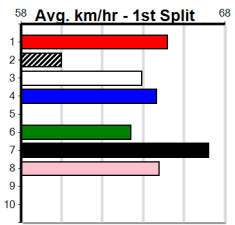

Sale

GREAT CHASE HT12

Distance: 510m, Race Type: Restricted Win Heat, Total Prizemoney: $3,875
1st: $2,600, 2nd: $800, 3rd: $400, 4th: $75

6

8:28PM

(VIC time)

SON OF GHOST (1) has been placed in two of four here and he is drawn to make every post a winner. NORTH CAROLINA (8) is the most talented chaser in the race but she will need some luck early on. DR. YELLOWSTONE (2) may be the value runner

Watchdog Tips: **1** **8** **2** **6** **Bet:** **Box Quinella 1,2,8 ($10 for 333.33%)**