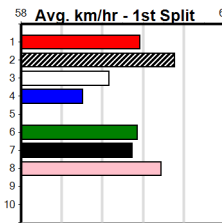

Trainer:
Owner(s):

Sale

GREAT CHASE HT11

Distance: 510m, Race Type: Restricted Win Heat, Total Prizemoney: \$3,875
1st: \$2,600, 2nd: \$800, 3rd: \$400, 4th: \$75

5

8:08PM

(VIC time)

FILL YOUR BOOTS (8) will get plenty of room early on and he can really flick through the gears mid race. MYALL MEG (3) has a good record here over 435m to date and she is suited to this distance range. BEAR HAND (2) owns a slick 28.66 PB here.