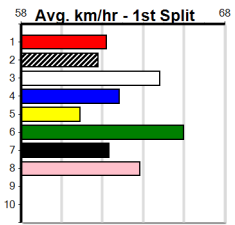

DOWNLOAD THE WATCHDOG APP (300+

Distance: 350m, Race Type: Maiden, Total Prizemoney: $1,530
1st: $1,000, 2nd: $320, 3rd: $160, 4th: $50

2

11:04AM

(VIC time)

LUCKY INDEED (8) ran a good placing from this box last start and a repeat effort will see him go close to winning here. EVOLVE (2) has recorded steady placings in her last two starts and she could be right in the finish again today.

Watchdog Tips:

8

2

6

3

Bet:

Win 8