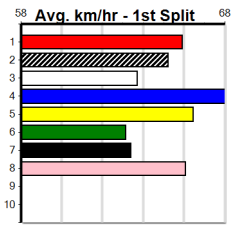

STRAIGHT RACING GREAT RACING (300+

Distance: 300m, Race Type: Grade 5, Total Prizemoney: \$1,530
1st: \$1,000, 2nd: \$320, 3rd: \$160, 4th: \$50

11

1:40PM

(VIC time)

BERRY BLUE EVIE (6) showed speed in her handy win here 4 starts back and she could prove hard to hold out again in this. INTER TERRA (8) recorded a smart placing here two starts back and she could be the danger here.