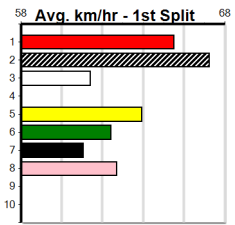

JASON MCKEOWN PHOTOGRAPHY (300+

Distance: 300m, Race Type: Grade 7, Total Prizemoney: \$1,530
1st: \$1,000, 2nd: \$320, 3rd: \$160, 4th: \$50

3

11:20AM

(VIC time)

TAILS OF JONNY (4) has been racing well of late including a smart last start win here and he could be the one to beat again. DISCO GIZMO (2) can set the tempo soon after box rise and could be in front for a long way here.