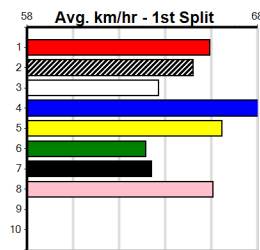

STRAIGHT RACING GREAT RACING

Distance: 300m, Race Type: Grade 5, Total Prizemoney: $1,530
1st: $1,000, 2nd: $320, 3rd: $160, 4th: $50

BERRY BLUE EVIE (6) showed speed in her handy win here 4 starts back and she could prove hard to hold out again in this. INTER TERRA (8) recorded a smart placing here two starts back and she could be the danger here.

Watchdog Tips: 6 8 4 1 Bet: Win 6

SAPPHIRE SPEED [5] Good turn of foot once balanced, can threaten. $4.20
Owner(s): M Williams
Sire: BERNARDO Dam: FERNANDO'S ANGEL
Trainer: Paul Ellul (Noble Park North)
Winning Distances: < 300m (0) 300 - 399m (2) 400 - 499m (4) 500 - 599m (1) 600 - 699m (0) > 700m (0)
Winning Weights: 29.4(1) 29.6(2) 29.7(1) 29.8(1) 30.1(1) 30.2(1)
5th (8) 29.9 350 HVL R8 24-May-24 19.86 19.42 4.75L HARD PRESS (19.54) M/4 . . . . 6.64 $5.50 T3-5
5th (4) 29.9 350 HVL R10 31-May-24 19.62 19.01 9.00L BALLAN BRUMBY (19.01) M/4 . . . . 6.72 $20.60 T3-5
6th (8) 30.0 460 WGL R10 06-Jun-24 26.63 25.66 8.50L JONATHAN'S DREAM (26.03) M/676 . . . . 6.72 $11.90 5H
5th (7) 30.1 460 WGL R10 15-Jun-24 26.94 26.08 13.00 STITCH AND SHOUT (26.08) M/345 . . . . 6.64 $26.30 5
8th (2) 30.0 350 HVL R5 12-Jul-24 20.81 19.47 18.00 ZIPPI MUSTANG (19.61) S/7 . . . V21 . . 6.85 $18.70 T3-5
2nd (8) 30.2 300 HVL R4 05-Aug-24 17.18 16.92 0.25L HOWE PIE (17.17) Q/4 . . . . 6.80 $3.80 T3-5
4th (3) 30.2 300 HVL R5 12-Aug-24 17.38 16.88 7.50L TWO WAY GLASS (16.88) M/3 . . . . 4.04 $4.00 5
5th (8) 29.2 350 HVL R6 20-Sep-24 20.01 19.41 7.00L MY GIRL RISSA (19.54) M/4 . . . . 6.74 $5.90 5
Last 3 wins NOT included above
1= (5) 29.6 500 TRA R8 26-Apr-23 28.10 28.10 1.5L SAPPHIRE SPEED/BROCKY S/222 . . . SW . 9.19 $42.90 5F
1st (1) 30.2 400 WGL R11 16-Jul-23 23.05 22.69 1.75L SHANK'S PONY (23.17) M/22 . . . . SW . 8.48 $2.50 S
1st (1) 30.1 450 TRA R8 11-Mar-24 25.42 25.37 1.75L ASTON DIRECTOR (25.53) M/221 . . . . 6.49 $1.50 5

BE CHARMING [5] Far from disgraced in recent times, place hopes. $12.00
Owner(s): G Mcmillan
Sire: BERNARDO Dam: ZIPPING TINA
Trainer: Gary Mcmillan (Nambrok)
Winning Distances: < 300m (0) 300 - 399m (7) 400 - 499m (0) 500 - 599m (0) 600 - 699m (0) > 700m (0)
Winning Weights: 31.0(1) 31.3(1) 31.4(1) 31.8(1) 32.0(1) 32.1(1) 32.7(1)
6th (6) 32.5 350 TRA R12 10-Jun-24 20.70 19.88 8.50L CHARLOTTE'S HAND (20.11) M/67 . . . . 6.80 $13.00 T3-5
1st (2) 32.0 350 TRA R4 08-Jul-24 20.00 19.86 0.10L NOLAN BALE (20.01) M/21 . . . . SW . 6.66 $5.70 5
4th (3) 32.3 350 TRA R12 12-Jul-24 20.45 19.61 11.00 SWIFTY GIRL (19.71) M/44 . . . . 6.95 $37.00 5
5th (8) 32.0 300 HVL R11 26-Jul-24 17.05 16.76 4.25L INSENSITIVE (16.76) M/3 . . . . 4.00 $51.30 T3-5
3rd (1) 32.0 300 HVL R11 05-Aug-24 17.29 16.92 5.50L FIDDLES (16.92) M/4 . . . . 6.74 $7.80 T3-5
5th (5) 31.6 300 HVL R11 16-Aug-24 17.31 16.77 3.5L FIDDLES (17.07) Q/3 . . . . 3.95 $34.00 T3-5
6th (3) 30.7 300 HVL R12 06-Sep-24 17.52 16.80 5.00L NO MANNERS (17.17) M/6 . . . . 3.96 $12.80 T3-5
5th (7) 31.1 300 HVL R11 27-Sep-24 17.23 16.87 3.5L FEROCIOUS SANDY (17.00) M/4 . . . . 4.00 $19.60 T3-5
Last 3 wins NOT included above
1st (4) 31.8 350 TRA R11 18-Sep-23 20.13 19.77 0.50L WHIPPY FLASH (20.16) M/25 . . . . SW . 6.70 $7.70 T3-5
1st (5) 32.1 350 TRA R11 01-Jan-24 20.02 19.92 1.00L SWORD DANCER (20.08) M/33 . . . . 6.66 $20.20 T3-5
1st (2) 31.3 350 TRA R12 29-Apr-24 20.33 19.92 0.50L ESFAHAN (20.36) Q/22 . . . . 6.76 $3.20 T3-5