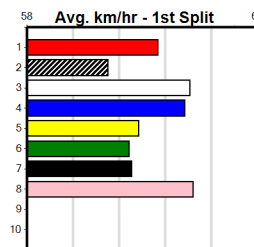

Watchdog Tips: 5 3 2 4 **Bet:** Win 5

1

GO JETTERS [7] **\$21.00**

BD Dog Feb-22 **Sire: ZAMBORA BROCKIE Dam: SHE'S A BLAZIN'**

Owner(s): J Clarke **Trainer: Jack Clarke (Creswick)**

Winning Distances: < 300m (0) 300 - 399m (0) 400 - 499m (1) 500 - 599m (0) 600 - 699m (0) > 700m (0)