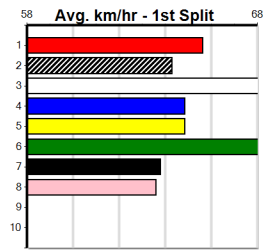

GORSKI ENGINEERING (300+RANK)

Distance: 350m, Race Type: Grade 5, Total Prizemoney: $1,530
1st: $1,000, 2nd: $320, 3rd: $160, 4th: $50

GET A GRIP (3) has the speed to find the arm soon after box rise and the motor to hold off any challenges in this. IN THEIR HONOUR (2) can show a good turn of foot once balanced and could make his presence felt mid race.

Watchdog Tips: 3 2 1 6 Bet: Box Trifecta 1,2,3,6 ($10 for 41.67%)

DOWN SOUTH GIRL [5] Top last start placing here, chance if steps. $7.00
Owner(s): S Negrello
Sire: TOMMY SHELBY Dam: LITTLE ZOE
Trainer: Jack Clarke (Creswick)
Box History table and race details.

IN THEIR HONOUR [5] Good turn of foot once balanced, major player. $4.20
Owner(s): J Stemmer
Sire: MY BRO FABIO Dam: LOVE CAPERS
Trainer: Jason Stemmer (Bangholme)
Box History table and race details.

GET A GRIP [5] Good early, big motor, looks the one to beat. $3.20
Owner(s): B Sands
Sire: ASTON DEE BEE Dam: COSMIC KATIE
Trainer: Brad Sands (Pakenham)
Box History table and race details.

EASILY AMUSED (NSW)[5] Tough draw but has been racing well, keep safe. $15.00
Owner(s): J Leek
Sire: ORSON ALLEN Dam: LUMINESCENCE
Trainer: Jodie Leek (Warrandyte)
Box History table and race details.

CARLY BALE (NSW)[5] Resuming, may find trouble here, needs luck. $10.00
Owner(s): DCD (SYN), C Rand, D Simpson, D Rand
Sire: FERAL FRANKY Dam: ZELZER ALLEN
Trainer: Clinton Rand (Heyfield)
Box History table and race details.