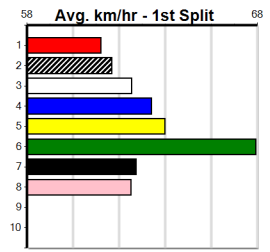

CENTRAL SCAFFOLDS (300+RANK)

Distance: 350m, Race Type: Grade 5, Total Prizemoney: $1,530
1st: $1,000, 2nd: $320, 3rd: $160, 4th: $50

AGENT JESSE (7) recorded a solid last start placing here and he could prove hard to hold out in this. DAKODA SUNSET (8) was a smart winner from the same draw 3 starts back and she looks drawn to be right in the mix again here.

Watchdog Tips: 7 8 5 3 Bet: Quinella 7/8 ($10 for 1000%)

Redshift Victory (NSW)[5] Comes into calculations from this draw. $6.50
DKBD Bitch Mar-21 Sire: BARCIA BALE Dam: TAYLOR MADE STAR
Owner(s): Team Dragon (SYN), J Plummer, C Haigh
Trainer: Christine Haigh (Crossover)

Golden State [5] Been well below best of late, looks unlikely. $12.00
BD Dog Oct-20 Sire: WORM BURNER Dam: OUTSIDE EDGE
Owner(s): D Petersen
Trainer: Darren Petersen (Rochester)

Ishmy Belle [5] Steady placings in 2 of her last 4, can threaten. $10.00
BK Bitch Oct-20 Sire: SLICK Dam: ISHMY GIRL
Owner(s): K Doidge
Trainer: Kenneth Doidge (Murchison)

Marionvale Pies [5] Drawn to find too much trouble here, tested. $21.00
WBK Dog Dec-20 Sire: ALLEN DEED Dam: USARA ALLEN
Owner(s): N Mason
Trainer: Neil Mason (Euroa)

What's That (NSW)[5] Can show good mid race pace, chance here. $4.20
BE Bitch Oct-21 Sire: TOMMY SHELBY Dam: WHAT JOY
Owner(s): K Doidge
Trainer: Kenneth Doidge (Murchison)

1

2

3

4

5