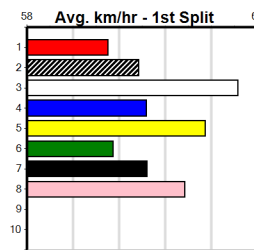

JVDM GREEN LIGHT ON PODCAST

9

1:05PM

(VIC time)

Distance: 300m, Race Type: Grade 6, Total Prizemoney: $1,530
1st: $1,000, 2nd: $320, 3rd: $160, 4th: $50

WRONG MISSY (1) will find this a bit easier than some of her recent racing and she may prove hard to hold out with an ounce of luck. IRISH BRIE (7) has recorded good placings in her last 2 starts here and she looks like the danger again.

Watchdog Tips: **1** **7** **3** **5** **Bet:** **Win 1**

WRONG MISSY [6] Find this a bit easier than her last few, go close **$4.00**

BK Bitch Feb-22 Sire: BERNARDO Dam: JUNIPER PEARL Trainer: Brett Mackie (Tooradin)

Owner(s): B Mackie
Winning Distances: < 300m (0) 300 - 399m (0) 400 - 499m (2) 500 - 599m (0) 600 - 699m (0) > 700m (0)
Winning Weights: 28.1(1) 28.5(1)

Pos	Age	Sex	Dist	Track	Date	Time	BON	Margin	1st/2nd (Time)	PIR	Checked	Comment	WR	Split 1	S/P	Grade
8th	(2)	28.5	460	WGL	R5	02-Aug-24	26.65	25.82	12.00 BEBOP JAZZ (25.82)	S/888	.	.	.	6.95	$36.30	RW
5th	(3)	28.1	400	WGL	R9	13-Aug-24	23.04	22.43	3.25L URANA PANDA (22.82)	M/75	.	.	.	8.74	$24.00	6G
4th	(5)	27.8	400	WGL	R4	20-Aug-24	23.05	22.29	5.00L EMPTY YOUR MIND (22.71)	S/74	.	.	.	8.72	$28.70	6G
4th	(2)	28.8	300	HVL	R10	01-Sep-24	16.93	16.40	2.50L RED ED (16.76)	S/6	.	.	.	4.12	$13.70	X67
5th	(7)	28.8	300	HVL	R11	08-Sep-24	16.94	16.31	5.50L MY NAME'S EDEN (16.57)	M/5	.	.	.	4.04	$19.00	X67
4=	(6)	28.7	400	WGL	R3	13-Sep-24	23.17	22.67	5.00L FLYING HELLCAT (22.83)	M/64	.	.	.	8.59	$15.60	X67
8th	(4)	28.5	460	WGL	R9	20-Sep-24	26.59	25.89	4.75L HEY PRESTO (26.27)	M/888	.	.	.	6.88	$46.00	X67
4th	(8)	29.0	435	SLE	R11	25-Sep-24	25.25	24.88	5.50L COLLINDA EXPRESS (24.88)	S/733	.	.	.	5.47	$8.20	6G

Last 3 wins NOT included above

Pos	Age	Sex	Dist	Track	Date	Time	BON	Margin	1st/2nd (Time)	PIR	Checked	Comment	WR	Split 1	S/P	Grade
1st	(3)	28.1	460	WGL	R3	04-Jun-24	26.37	26.11	3.00L AUDACIOUS FANG (26.58)	M/231	.	.	.	6.65	$13.40	T3-M
1st	(1)	28.5	460	WGL	R5	15-Jun-24	26.32	26.08	0.75L AKASHIC (26.36)	M/122	.	.	SW	6.58	$4.50	X67

Box History

Bx	1st	2nd	3rd	4th	5th	6th	7th	8th
1	1							
2				1				1
3	1	1		1	1	1	1	1
4								1
5				1				
6				1				
7					1	1		
8			1	1				

Prize Best Starts Trk/Dts APM: $3387.50, 16.93(2)-1/9/24, 18-2-1-1, 2-0-0-0, 2036