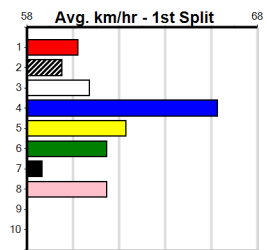

SPORTSBET GREEN TICKS (300+RANK)

1

10:46AM

(VIC time)

Distance: 300m, Race Type: Maiden, Total Prizemoney: $1,530
1st: $1,000, 2nd: $320, 3rd: $160, 4th: $50

ASTON HONCHO (1) can race closer to the speed from his gun draw today and he may prove hard to beat in this. BLUEY'S DASH (3) has shown some talent and could be the main danger here. NAUGHTY NUNG (6) showed good speed last start.

Watchdog Tips: **1** **3** **6** **4** **Bet:**

Form Box	Wgt	Dist	Track	Date	Time	BON	Margin	1st/2nd (Time)	PIR	Checked	Comment	W/R	Split 1	S/P	Grade	
1	ASTON HONCHO [M] $3.20															
	Drawn to race closer to the speed, can go close.															
	WBK Dog Jan-22 Sire: FERNANDO BALE Dam: ASTON ULTRA Trainer: Corey Mackie (Tooradin)															
	Owner(s): C Mackie															
	Winning Distances: < 300m (0) 300 - 399m (0) 400 - 499m (0) 500 - 599m (0) 600 - 699m (0) > 700m (0)															
	Winning Weights:															
	5th (6)	32.4	300	HVL	R2	13-Dec-23	17.45	16.63	8.50L LITTLE MISS ENVY (16.89)	M/7				4.08	$14.70	M
	6th (3)	32.4	390	SHP	R9	18-Dec-23	22.81	21.53	11.00 GO FOR GOLD (22.10)	S/66				8.74	$36.50	M
	5th (7)	30.8	320	WAG	R3	07-Jun-24	19.06	18.23	12.00 SWEET BEGONIA (18.23)						$9.50	M
	6th (5)	32.7	435	SLE	R2	18-Sep-24	25.83	24.68	10.00 SONGKRAN (25.13)	M/776				5.59	$8.50	T3-M
7th (2)	33.0	435	SLE	R2	25-Sep-24	26.12	24.88	15.00 ALCARAZ (25.10)	M/566				5.51	$3.50	M	
1st (1)	32.5	300	HVL	R1	02-Oct-24	17.34	17.34	0.25L NAUGHTY NUNG (17.36)						$4.30	M	
Last 3 wins NOT included above																
Box History																
Bx	1st	2nd	3rd	4th	5th	6th	7th	8th								
1	1															
2																
3																
4																
5																
6																
7																
8																
Prize Best											$0.00					
Starts											17.34(1)-2/10/24					
Trk/Dts											6-1-0-0					
APM											2-1-0-0					

2	OUR GEM [M] $15.00															
	Slow out and well beaten in first 2, maybe later.															
	BD Bitch Feb-22 Sire: WHISKEY RIOT Dam: LONNIE MACH Trainer: Colin Baker (Lara)															
	Owner(s): C Baker															
	Winning Distances: < 300m (0) 300 - 399m (0) 400 - 499m (0) 500 - 599m (0) 600 - 699m (0) > 700m (0)															
	Winning Weights:															
	8th (3)	28.4	400	GEL	R2	31-Aug-24	24.33	22.30	28.00 PAW UTILITY (22.42)	S/88				9.18	$32.30	M
	6th (2)	29.0	400	GEL	R3	28-Sep-24	24.33	22.46	26.00 SPEEDY EASY (22.54)	Q/66		VO		9.03	$45.40	M
	6th (2)	28.7	300	HVL	R1	02-Oct-24	18.33	17.34	15.00 ASTON HONCHO (17.34)						$40.40	M
	Last 3 wins NOT included above															
Box History																
Bx	1st	2nd	3rd	4th	5th	6th	7th	8th								
1																
2																
3																
4																
5																
6																
7																
8																
Prize Best											$0.00					
Starts											18.33(2)-2/10/24					
Trk/Dts											3-0-0-0					
APM											1-0-0-0					

3	BLUEY'S DASH [M] $6.50															
	Shown enough talent for this, major player here.															
	BEBD Dog Jul-22 Sire: TOMMY SHELBY Dam: POPPO'S LEGACY Trainer: Scott Millard (Kyneton)															
	Owner(s): Millard Racing Group (SYN), S Millard, C Millard, D Millard															
	Winning Distances: < 300m (0) 300 - 399m (0) 400 - 499m (0) 500 - 599m (0) 600 - 699m (0) > 700m (0)															
	Winning Weights:															
	4th (7)	29.5	305	MTG	R1	11-Jul-24	18.40	18.02	5.50L MANNER OF STRIFE (18.02)					6.11	$11.00	M
	2nd (4)	29.4	305	MTG	R1	18-Jul-24	18.14	18.00	1.75L PENNY DROP (18.02)					6.05	$3.10	M
	5th (2)	29.3	390	BAL	R2	28-Jul-24	23.30	22.75	2.50L TINKER LEE (23.14)	M/64				8.77	$19.70	T3-M
	6th (8)	29.3	390	SHP	R1	10-Aug-24	22.99	22.14	3.00L GUNAI DAISY (22.78)	M/66				8.85	$20.20	M
7th (1)	29.1	390	BAL	R2	25-Aug-24	22.84	22.06	4.50L COLOURFUL MAGIC (22.53)	M/67				8.81	$17.00	T3-M	
5th (3)	29.4	390	BAL	R2	06-Sep-24	23.30	22.42	3.25L RUXTON SHINE (23.07)	M/44				8.86	$14.20	M	
6th (1)	29.6	390	BAL	R2	23-Sep-24	23.77	22.35	18.00 MINI SNOOZE (22.52)	M/37				8.79	$14.10	T3-M	
4th (3)	29.7	300	HVL	R1	02-Oct-24	17.51	17.34	2.50L ASTON HONCHO (17.34)						$14.50	M	
Last 3 wins NOT included above																
Box History																
Bx	1st	2nd	3rd	4th	5th	6th	7th	8th								
1																
2																
3																
4																
5																
6																
7																
8																
Prize Best											$640.00					
Starts											17.51(3)-2/10/24					
Trk/Dts											16-0-1-2					
APM											2-0-0-0