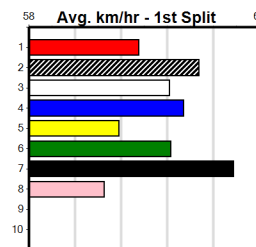

SPORTSBET MAKE IT A MULTI (300+RANK)

Distance: 300m, Race Type: Grade 5, Total Prizemoney: $1,530
1st: $1,000, 2nd: $320, 3rd: $160, 4th: $50

WHAT A SPIRIT (2) produced a good placing here 2 starts back and she could be the one to beat again in this. INTER BLACK FIRE (7) has been placed in 2 of her last 3 starts and she has the early speed to be prominent throughout.

Watchdog Tips: 2 7 6 1 Bet: Win 2

Form Box Wgt Dist Track Date Time BON Margin 1st/2nd (Time) PIR Checked Comment W/R Split 1 S/P Grade

BE YOURSELF [5] Comes into calculations from this draw. $6.50
BK Bitch Nov-20 Sire: BERNARDO Dam: ZIPPING TINA
Owner(s): G Mcmillan Trainer: Gary Mcmillan (Nambrok)
Winning Distances: < 300m (0) 300 - 399m (4) 400 - 499m (0) 500 - 599m (0) 600 - 699m (0) > 700m (0)
Winning Weights: 24.5(2) 24.8(1) 24.9(1)
6th (3) 24.6 460 WGL R6 01-Aug-24 26.96 26.14 9.50L SKY HIGH DREAMS (26.29) M/878 . . . . 0.00 $55.80 5
7th (6) 24.8 350 HVL R7 12-Aug-24 20.22 19.47 4.75L PURE PROMISE/SQUIGGLY M/7 . . . . 6.89 $21.90 5
7th (3) 25.4 510 SLE R6 21-Aug-24 30.05 28.92 17.00 PRETTY CAPRI (28.92) M/777 . . . . 9.72 $42.60 5
8th (6) 24.7 510 SLE R6 04-Sep-24 29.64 28.81 6.50L SMOOTH RANGER (29.20) M/888 . . . . 9.66 $87.90 T3-5
5th (2) 24.6 435 SLE R12 11-Sep-24 25.17 24.22 6.50L DUSTY OLD ROAD (24.73) M/886 . . . . 5.49 $29.50 5
6th (5) 24.2 300 HVL R12 13-Sep-24 17.43 16.77 2.50L DEVINE SAL (17.25) M/3 . . . . 4.02 $15.40 T3-5
6th (7) 24.3 350 HVL R7 20-Sep-24 20.21 19.41 7.50L GOLDEN COAST (19.69) M/5 . . . . 6.84 $14.30 5
4th (4) 24.5 435 SLE R12 25-Sep-24 25.53 24.88 3.25L POPCORN IRA (25.30) M/255 . . . . 5.38 $4.10 5
Last 3 wins NOT included above
1st (1) 24.5 350 HVL R5 29-May-23 20.06 19.72 1.25L BE RUGGED (20.15) M/1 . . . SW . 6.72 $5.40 T3-RW
1st (8) 24.5 350 TRA R2 19-Jul-23 20.02 19.69 3.5L BE RUGGED (20.26) Q/11 . . . . 6.68 $6.30 RW
1st (7) 24.9 350 HVL R7 17-Nov-23 19.86 19.64 2.00L SUPERIOR SHIRLEY (19.99) M/1 . . . SW . 6.65 $22.60 T3-5

Box History
Bx 1st 2nd 3rd 4th 5th 6th 7th 8th
1 1 1 1 2 3 3
2 1 1 1 1 1 1
3 1 3 6 2 4
4 1 1 2 2 1 2 5
5 1 1 1 1 3 1
6 1 1 1 2 4 2
7 1 1 1 1 3 1 3
8 1 1 1 1 1
Prize Best $9203.57
Starts 17.09(3)-31/1/24
Trk/Dts 80-4-4-4
APM 13-0-1-0 609