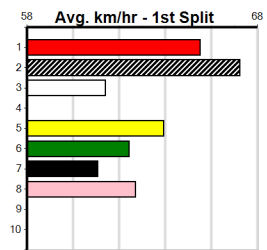

JASON MCKEOWN PHOTOGRAPHY

Distance: 300m, Race Type: Grade 7, Total Prizemoney: $1,530
1st: $1,000, 2nd: $320, 3rd: $160, 4th: $50

TAILS OF JONNY (4) has been racing well of late including a smart last start win here and he could be the one to beat again. DISCO GIZMO (2) can set the tempo soon after box rise and could be in front for a long way here.

Watchdog Tips: 4 2 6 5 Bet: Win 4

LAVISH SHOWGIRL (NSW)[7] Well beaten in all four tries here, looks unlikely $15.00
WBK Bitch Oct-21 Sire: ORSON ALLEN Dam: VICTORIA'S KARA
Owner(s): K Kubik
Trainer: Kenneth Kubik (Seymour)
Winning Distances: < 300m (0) 300 - 399m (1) 400 - 499m (0) 500 - 599m (0) 600 - 699m (0) > 700m (0)
Winning Weights: 28.2(1)
Box History table and Prize Best Starts table included.

DISCO GIZMO [7] Can set the tempo soon after box rise, main danger $4.60
BK Dog Apr-22 Sire: GET IT GIZMO Dam: WONDERFUL WORLD
Owner(s): G Ithier
Trainer: Gavin Ithier (Devon Meadows)
Winning Distances: < 300m (0) 300 - 399m (1) 400 - 499m (0) 500 - 599m (0) 600 - 699m (0) > 700m (0)
Winning Weights: 28.9(1)
Box History table and Prize Best Starts table included.

SPELLCASTER [7] Showed speed in placing 2 back, needs to step. $6.50
BK Bitch Jun-21 Sire: SHIMA SHINE Dam: DESIREE DANCER
Owner(s): C Baker
Trainer: Colin Baker (Lara)
Winning Distances: < 300m (0) 300 - 399m (1) 400 - 499m (0) 500 - 599m (0) 600 - 699m (0) > 700m (0)
Winning Weights: 27.7(1)
Box History table and Prize Best Starts table included.

TAILS OF JONNY [7] Racing well, smart win here last start, go close. $3.60
BK Dog Jan-22 Sire: HOUDINI BOY Dam: HELEN'S TEDDY
Owner(s): D Furey
Trainer: Donna Furey (Pearcedale)
Winning Distances: < 300m (0) 300 - 399m (1) 400 - 499m (0) 500 - 599m (0) 600 - 699m (0) > 700m (0)
Winning Weights: 33.1(1)
Box History table and Prize Best Starts table included.

MAJOR BASIL [7] Shown enough talent for this, threat if steps. $5.50
BE Dog May-22 Sire: FERNANDO BALE Dam: KEYDRA
Owner(s): Barry Barry Barry (SYN), P Newell, P Newell, D Raven, P Barry, D Sheekey
Trainer: Patrick Newell (Wallan)
Winning Distances: < 300m (0) 300 - 399m (1) 400 - 499m (0) 500 - 599m (0) 600 - 699m (0) > 700m (0)
Winning Weights: 29.0(1)
Box History table and Prize Best Starts table included.