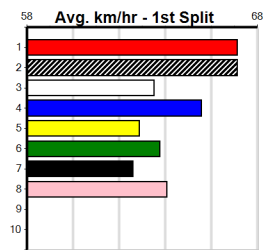

MONTROSE IGA LIQUOR (300+RANK)

Distance: 350m, Race Type: Grade 5, Total Prizemoney: $1,530
1st: $1,000, 2nd: $320, 3rd: $160, 4th: $50

RAGING COOPER (6) has produced smart placings in his last 3 starts here and he may prove hard to beat in this. SIDEWINDER (1) is drawn to race on the speed from the outset and could be right in the finish here.

Watchdog Tips: 6 1 4 3 Bet: Win 6

SIDEWINDER [5] Drawn to race on the speed in this, major player. $4.20
WBK Bitch Jul-20 Sire: AUSSIE INFRARED Dam: SMOOTH MOVING
Owner(s): Dayas Star (SYN), G Ithier, C Ithier
Trainer: Christine Ithier (Springvale South)
Winning Distances: < 300m (0) 300 - 399m (7) 400 - 499m (0) 500 - 599m (0) 600 - 699m (0) > 700m (0)
Winning Weights: 27.6(1) 28.1(1) 29.0(1) 29.6(1) 30.0(1) 30.2(1) 30.5(1)
Last 3 wins NOT included above

INTER BEAST BOY [5] Can show early speed but place looks best. $8.50
BKW Dog Sep-21 Sire: AUSSIE INFRARED Dam: INTER SANTINA
Owner(s): TONY AND JOE (SYN), T Interligi, J Interligi
Trainer: Joe Interligi (Dandenong North)
Winning Distances: < 300m (0) 300 - 399m (3) 400 - 499m (1) 500 - 599m (0) 600 - 699m (0) > 700m (0)
Winning Weights: 30.5(1) 30.6(1) 30.7(1) 30.8(1)
Last 3 wins NOT included above

HIGHWAY [5] Easier here than his last few, can threaten. $5.50
BK Dog Mar-22 Sire: ASTON DEE BEE Dam: TIME NO MONEY
Owner(s): D Petersen
Trainer: Aroha Hemingway (Rochester)
Winning Distances: < 300m (0) 300 - 399m (3) 400 - 499m (1) 500 - 599m (0) 600 - 699m (0) > 700m (0)
Winning Weights: 35.1(1) 35.7(1) 36.0(1) 36.6(1)
Last 3 wins NOT included above

ZIPPING PATTY (NSW)[5] Much better than form may appear, big chance. $4.60
BE Dog Sep-21 Sire: ZIPPING GARTH Dam: ZIPPING LENA
Owner(s): SAUNDERS CLAN (SYN), D Saunders, B Saunders, W Saunders, G Saunders
Trainer: Darrell Saunders (Somerville)
Winning Distances: < 300m (0) 300 - 399m (3) 400 - 499m (3) 500 - 599m (0) 600 - 699m (0) > 700m (0)
Winning Weights: 32.2(2) 32.6(1) 32.8(1) 33.1(2)
Last 3 wins NOT included above

SPECIAL SIAN [5] Drawn to find some trouble in this, needs luck. $15.00
DKBD Bitch Aug-21 Sire: FERNANDO BALE Dam: SPECIAL KIRST
Owner(s): S Flynn
Trainer: David Plumridge (Scoresby)
Winning Distances: < 300m (0) 300 - 399m (1) 400 - 499m (3) 500 - 599m (0) 600 - 699m (0) > 700m (0)
Winning Weights: 27.6(1) 27.8(1) 28.1(1) 28.2(1)
Last 3 wins NOT included above

1

2

3

4

5