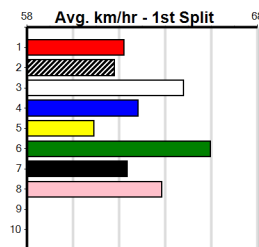

DOWNLOAD THE WATCHDOG APP (300+RANK)

Distance: 350m, Race Type: Maiden, Total Prizemoney: $1,530
1st: $1,000, 2nd: $320, 3rd: $160, 4th: $50

LUCKY INDEED (8) ran a good placing from this box last start and a repeat effort will see him go close to winning here. EVOLVE (2) has recorded steady placings in her last two starts and she could be right in the finish again today.

Watchdog Tips: 8 2 6 3 **Bet:** Win 8

1

EXECUTED DEED [M] **$21.00**

Not racing well enough to date, tested here.

WBK Dog **May-22** Sire: ALLEN DEED Dam: HUFFLE PUFFLE

Owner(s): M Ebeyer

Winning Distances: < 300m (0) 300 - 399m (0) 400 - 499m (0) 500 - 599m (0) 600 - 699m (0) > 700m (0)

Winning Weights:

Box	Dist	Wgt	Track	Date	Time	Margin	1st/2nd (Time)	PIR	Checked	Comment	WR	Split 1	S/P	Grade
6th (4)	28.8	390	BAL	R2	23-Aug-24	23.92	22.19	22.00	MAX ROSE (22.38)	M/56	.	.	W	9.03 $14.60 M
4th (7)	29.0	400	GEL	R2	30-Aug-24	23.26	22.46	6.50L	WHITNEY GIRL (22.83)	M/34	.	.	.	8.65 $41.00 M
8th (6)	29.5	390	BAL	R2	09-Sep-24	24.33	22.01	25.00	BOMB KIRK (22.64)	M/68	.	VO	.	8.92 $13.80 T3-M
7th (8)	29.5	450	SHP	R9	14-Sep-24	26.98	25.39	19.00	SHALL BE QUICK (25.70)	M/624	.	V14	.	6.84 $27.50 M

Last 3 wins NOT included above

Box History

Bx	1st	2nd	3rd	4th	5th	6th	7th	8th
1								
2								
3								
4						1		
5								
6								1
7			1					
8								1

Prize Best $75.00
Starts FSH
Trk/Dts 4-0-0-0
APM 0-0-0-0
60

2

EVOLVE [M] **$4.00**

Steady placings in her last 2 starts, major player

BK Bitch **Nov-22** Sire: BERNARDO Dam: UTOPIA

Owner(s): SEE THE DREAM (SYN), S Buccilli, B Buccilli

Winning Distances: < 300m (0) 300 - 399m (0) 400 - 499m (0) 500 - 599m (0) 600 - 699m (0) > 700m (0)

Winning Weights:

Box	Dist	Wgt	Track	Date	Time	Margin	1st/2nd (Time)	PIR	Checked	Comment	WR	Split 1	S/P	Grade
7th (5)	27.1	435	SLE	R1	21-Jul-24	25.92	24.29	16.00	THORKILDSEN (24.86)	M/677	.	.	.	5.53 $37.70 M
3rd (7)	26.8	300	HVL	R9	02-Aug-24	17.67	16.98	6.00L	WALTZING INFERNO (17.27)	S/7	.	.	.	4.38 $13.00 T3-M
6= (1)	26.9	400	WGL	R2	08-Aug-24	23.79	22.66	14.00	EAT YOUR SPINACH (22.81)	M/24	.	.	.	8.58 $7.50 T3-M
7th (7)	26.8	460	WGL	R2	15-Aug-24	26.94	25.97	14.00	LUNA MIKADO (26.02)	S/555	.	.	.	6.89 $29.30 T3-M
6th (2)	26.4	350	HVL	R2	26-Aug-24	20.28	19.33	8.50L	CANYA IGNITE (19.72)	M/6	.	.	.	6.84 $25.70 T3-M
5th (4)	27.0	400	WGL	R1	05-Sep-24	23.79	23.16	9.00L	PARUMBA JAZZMAN (23.16)	M/54	.	.	.	8.70 $11.10 M
3rd (6)	27.0	435	SLE	R1	11-Sep-24	25.30	24.22	8.50L	SOMERTON JUNE (24.72)	M/222	.	SW	.	5.43 $35.50 M
2nd (1)	27.2	400	GEL	R2	17-Sep-24	23.33	22.79	1.25L	CRYPTO PRINCESS (23.25)	M/22	.	.	.	8.76 $2.70 M

Last 3 wins NOT included above

Box History

Bx	1st	2nd	3rd	4th	5th	6th	7th	8th
1		1					1	
2							1	
3						1		
4					1			
5								1
6			1					1
7		1						1
8								

Prize Best $640.00
Starts 20.28(2)-26/8/24
Trk/Dts 9-0-1-2
APM 1-0-0-0
608