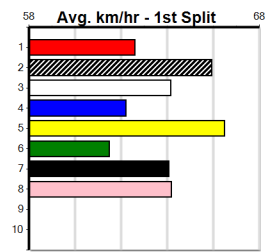

MR HUMMER LIMOS (300+RANK)

Distance: 350m, Race Type: Grade 6, Total Prizemoney: $1,530
1st: $1,000, 2nd: $320, 3rd: $160, 4th: $50

ESPECIAL CHARLIE (8) has been racing well in recent times including a smart 300m win here 3 starts back and he looks like the one to beat here. NORMAL LIFE (5) has the speed to overcome her tricky draw and she could be prominent throughout.

Watchdog Tips: 8 5 4 2 Bet: Box Trifecta 2,4,5,8 ($10 for 41.67%)

CROWNING GLORY [6] May-22. May get buried back in this, needs some luck. $12.00. Owner(s): D Petersen. Sire: KURO KISMET, Dam: DANI THRILLS. Trainer: Aroha Hemingway (Rochester). Includes winning distances, weights, and a box history table.

MAJOR FRANKY [6] Apr-22. Can race on the speed throughout, can threaten. $7.00. Owner(s): B Dowler. Sire: FERAL FRANKY, Dam: PUZZLES. Trainer: Brian Hodgson (Smythesdale). Includes winning distances, weights, and a box history table.

HILLBILLY LEXI [6] Mar-21. Handy placing 4 starts back, place hopes here. $9.00. Owner(s): M AND J GREYHOUNDS (SYN), J Wilson, M Hendy. Sire: MY BRO FABIO, Dam: EMPRESS LU. Trainer: Jennifer Wilson (Korong Vale). Includes winning distances, weights, and a box history table.

FULL BARREL [6] Mar-22. Good turn of foot in last start placing, chance. $4.60. Owner(s): Eye Candy (SYN), C Wilk, K Gorman. Sire: FERNANDO BALE, Dam: IT'S A BLUSH. Trainer: Christian Wilk (Tanjil South). Includes winning distances, weights, and a box history table.

NORMAL LIFE [6] Aug-21. Has the speed to overcome tricky draw, danger. $5.50. Owner(s): Dayas Star (SYN), G Ithier, C Ithier. Sire: NEED MY MONEYNOW, Dam: LITTLE BIT SLICK. Trainer: Christine Ithier (Springvale South). Includes winning distances, weights, and a box history table.

1

2

3

4

5