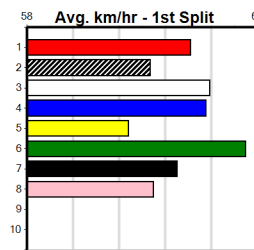

THE SHED @ HEALESVILLE GREYS

Distance: 300m, Race Type: Grade 5, Total Prizemoney: $1,530
1st: $1,000, 2nd: $320, 3rd: $160, 4th: $50

OUR BOY MAESTRO (4) is much better than his form may read and he may only need an ounce of luck in running to salute in this. AYIA THE SLAYER (1) is drawn to race on the speed from the outset and looks like the main danger.

Watchdog Tips: 4 1 6 8 Bet: Win 4

AYIA THE SLAYER [5] Drawn to race on the speed throughout, danger. $5.00
DKBD Bitch Dec-21 Sire: HARD STYLE RICO Dam: AYIA SOPHIA
Owner(s): J Gorgioski
Trainer: Jeff Gorgioski (Stanhope)
Winning Distances: < 300m (0) 300 - 399m (3) 400 - 499m (1) 500 - 599m (0) 600 - 699m (0) > 700m (0)
Winning Weights: 31.3(1) 31.5(1) 32.4(1) 32.6(1)
8th (5) 32.6 390 SHP R11 01-Aug-24 22.86 22.17 8.00L NORTHERN REGIE (22.31) M/67 . . . W 8.69 $8.20 T3-5
5th (6) 32.5 425 BEN R11 07-Aug-24 24.85 24.28 6.00L ZIP UP ANDY (24.45) M/865 . . . SW 7.02 $3.40 5
4th (1) 32.4 350 HVL R7 12-Aug-24 20.01 19.47 1.5L PURE PROMISE/SQUIGGLY M/4 . . . . 6.81 $1.30 5
4th (4) 32.4 390 SHP R5 15-Aug-24 22.59 22.36 3.25L GOLD GIZMO (22.37) M/34 . . . . 8.66 $9.30 5
7th (6) 33.3 425 BEN R5 21-Aug-24 24.90 24.10 8.50L MY GIRL PIPER (24.34) M/256 . . . . 6.70 $3.90 5
5th (3) 32.5 390 BAL R11 01-Sep-24 22.97 22.35 2.50L TINKER MIKE (22.80) Q/42 . . . . 8.73 $4.20 T3-5
2nd (3) 32.2 450 SHP R7 05-Sep-24 25.68 25.41 3.75L DEMONESS (25.41) M/222 . . . . 6.76 $7.70 T3-5
6th (5) 32.2 450 SHP R6 12-Sep-24 26.21 25.54 5.50L KABUTO BALE (25.85) Q/114 . . . . 6.58 $9.00 5
Last 3 wins NOT included above
1st (1) 31.5 390 BAL R9 04-May-24 22.89 22.27 0.50L HEAD HUNTER (22.91) M/53 . . . . 8.78 $2.00 7
1st (7) 31.3 450 BAL R7 19-May-24 26.10 25.88 1.5L WINDY BISCUIT (26.20) M/311 . . . . 6.74 $3.90 T3-6
1st (7) 32.6 350 HVL R7 30-Jul-24 19.56 19.56 3.00L PURE PROMISE (19.76) Q/1 . . . . 6.52 $2.60 T3-5

LETTER TO YOU [5] Met some speedy types of late, place hopes. $12.00
BKW Dog Dec-19 Sire: DYNA LACHLAN Dam: STELLA'S GRACE
Owner(s): J Stemmer
Trainer: Jason Stemmer (Bangholme)
Winning Distances: < 300m (0) 300 - 399m (5) 400 - 499m (0) 500 - 599m (0) 600 - 699m (0) > 700m (0)
Winning Weights: 30.7(1) 31.8(1) 32.0(1) 32.3(1) 32.6(1)
5th (5) 32.6 350 TRA R11 06-Apr-24 20.67 19.91 6.00L CLAN MCMILLAN (20.27) M/55 . . . . 6.84 $22.20 5
2nd (7) 31.8 395 TRA R6 15-Apr-24 22.64 22.38 3.75L SPEED MERCHANT (22.38) Q/343 . . . . 3.84 $26.30 5
2nd (1) 31.9 395 TRA R10 22-Apr-24 22.57 22.29 0.50L SEANCE SAM (22.54) M/111 . . . . 3.78 $5.10 T3-5
7th (1) 31.9 395 TRA R6 29-Apr-24 23.09 22.39 8.50L JUST A JESTER (22.50) M/244 . . . . 3.87 $11.80 T3-5
6th (8) 31.7 300 HVL R3 19-Aug-24 17.55 16.86 6.50L DUCHESS SAL (17.11) Q/6 . . . . 4.06 $43.20 T3-5
6th (2) 32.6 300 HVL R11 26-Aug-24 17.41 16.68 7.00L KING KABOOM (16.95) M/5 . . . . 4.06 $59.70 T3-5
7th (8) 32.7 390 BAL R11 02-Sep-24 23.25 22.64 7.00L NO MANNERS (22.77) M/77 . . . . W 8.87 $43.50 5
6th (5) 32.4 350 HVL R6 20-Sep-24 20.09 19.41 8.00L MY GIRL RISSA (19.54) M/3 . . . . 6.69 $93.30 5
Last 3 wins NOT included above
1st (1) 31.8 395 TRA R4 31-Dec-22 22.59 22.25 2.50L LITTLE AMELIA (22.76) M/111 . . . . 3.80 $4.60 X67
1st (8) 32.0 350 TRA R12 05-Jun-23 20.32 20.11 3.00L AUDACIOUS FLAME (20.52) M/22 . . . . 6.74 $9.30 5
1st (4) 30.7 395 TRA R5 11-Sep-23 22.86 22.63 0.25L KNICKED OFF (22.87) M/222 . . . . 3.74 $14.50 T3-5