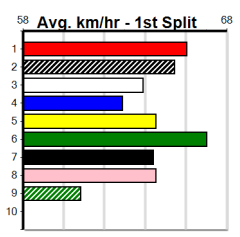

Bendigo
8
9:13PM
(VIC time)

DREAMCHASERS - TICKETS ON SALE NO

Distance: 500m, Race Type: Mixed 4/5, Total Prizemoney: $3,875
1st: $2,600, 2nd: $800, 3rd: $400, 4th: $75

Watchdog Tips: **0 0 0 0** Bet: .