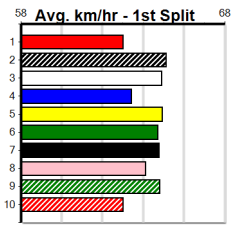

GRV VICBRED SERIES FINAL

Distance: 425m, Race Type: Mixed 6/7 Final, Total Prizemoney: $11,025
1st: $7,500, 2nd: $2,300, 3rd: $1,150, 4th: $75

2

7:04PM
(VIC time)

Watchdog Tips: **0 0 0 0** Bet: .