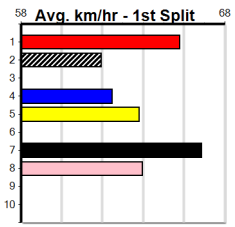

3
7:27PM
(VIC time)

Watchdog Tips:

0 0 0 0

Bet:

Form Box Weight Dist Track Date Time BON Margin 1st/2nd (Time) PIR Checked Comment W/R Split 1 S/P Grade

1 CRANK IT [6]													Winning Boxes							
BK	D	Nov-22 TOMMY SHELBY				SHOOT TO MISS							1	2	3	4	5	6	7	8
Trainer: Garry George (Beulah)													Prize Best Starts Trk/Dst APM							
4th	(5)	29.8	410	HOR	R10	01-Oct-24	23.42	22.85	2.75	BLACK STATESMAN (23.22)	M/43	.	.	.	10.43	$6.60	6G	$5,985.00		
3rd	(7)	30.0	410	HOR	R10	05-Oct-24	23.83	23.32	3.00	PAW OLYMPIA (23.62)	S/44	.	.	SW	10.73	$3.10	6G	FSH		
2nd	(6)	30.1	485	HOR	R3	08-Oct-24	27.90	27.70	2.50	TOXIC SLIME (27.73)	Q/222	.	.	.	6.74	$5.70	X67	9-2-3-1		
2nd	(7)	30.4	485	HOR	R5	15-Oct-24	27.63	26.97	3.00	PARABOLE RICO (27.43)	M/623	.	.	.	6.76	$12.80	RW	0-0-0-0		
Owner(s): H Manolitsis													$5649							

2 BLACK EMU [6]													Winning Boxes							
BK	D	Oct-22 ASTON RUPEE				BOOM FOOT							1	2	3	4	5	6	7	8
Trainer: Natalie Pace (Kurunjang)													Prize Best Starts Trk/Dst APM							
1st	(3)	35.9	450	BAL	R4	23-Aug-24	25.82	25.41	1.75	PAW MAVEN (25.93)	Q/111	.	.	SW	6.70	$2.80	M	$4,300.00		
5th	(2)	35.7	450	BAL	R10	28-Aug-24	26.36	25.32	6.50	PAW LILIBET (25.94)	M/664	.	.	W	6.85	$3.70	X67	FSH		
1st	(2)	36.0	450	BAL	R5	01-Sep-24	25.55	25.55	11.00	ROCKING ROXY (26.28)	M/111	.	.	.	6.60	$1.40	T3-7	7-2-2-0		
6th	(1)	35.7	450	BAL	R11	02-Oct-24	25.79	25.12	7.00	WHISKY TRIP (25.32)	Q/688	.	.	W	6.85	$15.30	X67	0-0-0-0		
Owner(s): GEMDOGS (SYN), R Edgerton, I Marston, S Marsden													$2816							

3 *** VACANT BOX ***													Winning Boxes							
Trainer:													Prize Best Starts Trk/Dst APM							
Owner(s):																				

4 MCIVOR ALFY [5]													Winning Boxes							
LTBD	D	May-22 FERAL FRANKY				MCIVOR VERNA							1	2	3	4	5	6	7	8
Trainer: Barry Priest (Junortoun)													Prize Best Starts Trk/Dst APM							
4th	(6)	33.8	500	BEN	R8	25-Sep-24	28.74	28.48	3.75	LKRAKEN ROLL (28.48)	M/665	.	.	.	6.86	$10.20	X45	$7,980.00		
5th	(5)	33.8	425	BEN	R4	02-Oct-24	24.59	23.88	2.50	TAKE A SHINE (24.42)	S/567	.	.	SW	6.82	$4.10	SH	28.47		
5th	(4)	33.6	500	BEN	R8	09-Oct-24	29.14	28.32	7.00	TOM'S BOURBSKI (28.68)	M/877	.	.	.	7.16	$3.60	T3-5	31-4-1-3		
6th	(3)	33.2	450	SHP	R10	14-Oct-24	26.08	25.13	12.00	PETE'S ENTITY (25.28)	M/777	.	.	.	7.33	$87.10	5	9-1-0-0		
Owner(s): B Priest													$4010							

5 MCIVOR JEWELS [5]													Winning Boxes							
RBD	B	May-22 FERAL FRANKY				MCIVOR VERNA							1	2	3	4	5	6	7	8
Trainer: Julie Priest (Junortoun)													Prize Best Starts Trk/Dst APM							
3rd	(2)	27.2	500	BEN	R8	26-Sep-24	28.47	28.27	3.00	JALAPENO GEM (28.27)	Q/333	.	.	.	6.64	$9.40	T3-5	$7,045.00		
2nd	(3)	27.2	500	BEN	R13	02-Oct-24	28.25	28.22	0.50	LKRAKEN ROLL (28.22)	Q/122	.	.	.	6.57	$5.90	X45	28.25		
5th	(8)	27.1	450	SHP	R7	07-Oct-24	25.94	25.40	4.50	ULTIMATE RIOT (25.64)	Q/874	.	.	.	6.95	$4.80	RW	31-3-6-3		
4th	(8)	27.5	450	SHP	R10	14-Oct-24	25.97	25.13	10.00	PETE'S ENTITY (25.28)	M/554	.	.	.	7.10	$34.30	5	11-1-3-3		
Owner(s): J Priest													$3356							

6 *** VACANT BOX ***													Winning Boxes							
Trainer:													Prize Best Starts Trk/Dst APM							
Owner(s):