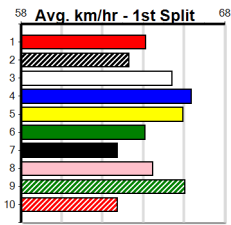

MANNINGS GREYHOUND COMPLEX

Distance: 425m, Race Type: Mixed 6/7, Total Prizemoney: $2,925
1st: $1,950, 2nd: $600, 3rd: $300, 4th: $75

10

10:00PM
(VIC time)

Watchdog Tips: 0 0 0 0 **Bet:** .