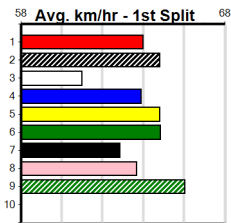

Bendigo

9

9:38PM

(VIC time)

BENDIGO ADVERTISER

Distance: 425m, Race Type: Grade 7, Total Prizemoney: $2,925
1st: $1,950, 2nd: $600, 3rd: $300, 4th: $75

Watchdog Tips: 0 0 0 0

Bet:

Table with 10 rows, each representing a horse's race details. Columns include: Form, Box, Weight, Dist, Track, Date, Time, BON, Margin, 1st/2nd (Time), PIR, Checked, Comment, W/R, Split 1, S/P, Grade, and Winning Boxes (a sub-table with 8 columns and 5 rows for Prize, Best, Starts, Trk/Dst, APM).