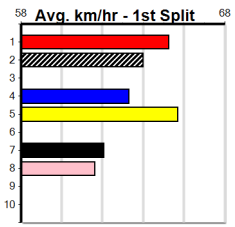

Bendigo

GRV DISTANCE RACING (1-4 WINS)

Distance: 660m, Race Type: Restricted Win, Total Prizemoney: $3,940
1st: $2,640, 2nd: $815, 3rd: $410, 4th: $75

4

7:49PM

(VIC time)

Watchdog Tips:

0 0 0 0

Bet:

Form	Box	Weight	Dist	Track	Date	Time	BON	Margin	1st/2nd (Time)	PIR	Checked	Comment	W/R	Split 1	S/P	Grade

1 SINGLE LADIES [5]

BK B Jan-22 BERNARDO MY GAL PENNY

Trainer: Michele Berry (Mount Camel)

5th (4)	27.5	730	MEP	R5	25-Sep-24	43.88	43.45	6.50	VISTA ARGON (43.45)	Q/1322	.	.	.	4.97	$27.00	RW
7th (2)	28.0	500	BEN	R5	04-Oct-24	29.03	27.99	8.00	LKRAKEN WHISKY (28.47)	M/777	.	.	.	6.88	$44.00	RWH
7th (2)	27.7	500	BEN	R7	09-Oct-24	29.17	28.32	13.00	SCOTT AQUAPHOBIA (28.32)	M/446	.	.	.	6.76	$5.90	T3-RW
7th (5)	27.1	485	HOR	R5	15-Oct-24	28.16	26.97	11.00	PARABOLE RICO (27.43)	Q/477	.	.	.	6.75	$63.90	RW

Owner(s): Beyonce (SYN), M Willoughby, A Oliver, L Hughes, C Austin

Winning Boxes

1	2	3	4	5	6	7	8
3							
Prize							
Best							
Starts							
Trk/Dst							
APM							

2 MEPUNGA INFRARED [5]

BK D Nov-22 BELLA INFRARED MEPUNGA MOLLY

Trainer: Jeffrey Britton (Anakie)

4th (8)	32.8	525	MEP	R10	18-Sep-24	30.74	29.87	2.00	LUN QUAKE (30.61)	S/7544	.	.	.	5.43	$4.50	X67
2nd (3)	32.9	525	MEP	R10	25-Sep-24	30.40	29.64	0.75	PAW SUMMER (30.36)	M/3322	.	.	.	5.24	$2.60	7
1st (3)	33.0	596	GEL	R2	07-Oct-24	34.63	34.63	2.25	LOMANTIC RED (34.78)	M/1111	.	SW	.	9.26	$2.70	RW
1st (1)	33.5	640	SLE	R5	13-Oct-24	36.85	36.85	1.25	LIVEABLE (36.92)	Q/6332	.	SW	.	6.27	$3.30	RW

Owner(s): B Smith

Winning Boxes

1	2	3	4	5	6	7	8
1	1	1					
Prize							
Best							
Starts							
Trk/Dst							
APM							

3 *** VACANT BOX ***

Trainer:

Owner(s):

Winning Boxes

1	2	3	4	5	6	7	8
Prize							
Best							
Starts							
Trk/Dst							
APM							

4 VALLETTA DIVA [5]

BEBD B May-22 TOMMY SHELBY VALLETTA SKY

Trainer: John Nicholls (Melton West)

6th (7)	27.3	425	BEN	R12	18-Sep-24	24.66	24.12	8.00	CRUSOE RICO (24.12)	M/377	.	.	.	6.75	$4.50	T3-5
2nd (2)	27.3	545	BAL	R12	23-Sep-24	31.57	31.52	0.75	LLYON BALE (31.52)	M/3443	.	.	.	6.97	$14.60	T3-5
2nd (8)	27.4	500	WBL	R6	30-Sep-24	25.92	25.60	4.75	SHIZUKA (25.60)	Q/333	.	.	.	6.81	$3.30	5
2nd (5)	27.2	545	BAL	R7	07-Oct-24	31.79	31.68	1.75	LOAKLYN BALE (31.68)	M/2333	.	.	.	6.82	$7.70	T3-RW

Owner(s): J Nicholls

Winning Boxes

1	2	3	4	5	6	7	8
1	1					1	2
Prize							
Best							
Starts							
Trk/Dst							
APM							

5 BOUNDING CHIEF [5]

BKW D Feb-22 COSMIC CHIEF BOUND TWO AFFAIR

Trainer: Martin Hanke (Locksley)

6th (7)	34.2	450	SHP	R1	15-Jul-24	26.11	25.34	7.50	CANDYMAN CAN (25.59)	S/64	.	V28	.	6.83	$15.30	RW
4th (8)	34.9	595	SAN	R5	05-Sep-24	35.62	34.37	12.00	BLACK THUMB (34.83)	M/4554	.	SW	.	9.58	$41.30	RW
1st (4)	35.4	500	BEN	R8	11-Sep-24	28.32	28.32	6.00	NORM'S LUCY (28.71)	Q/211	.	.	.	6.70	$6.20	T3-RW
7th (7)	35.2	595	SAN	R5	19-Sep-24	35.75	34.44	15.00	DAINTREE CHIEF (34.72)	S/5445	.	.	.	9.60	$31.00	5

Owner(s): M Hanke

Winning Boxes

1	2	3	4	5	6	7	8
1			1	1			1
Prize							
Best							
Starts							
Trk/Dst							
APM							

6 *** VACANT BOX ***

Trainer:

Owner(s):

Winning Boxes

1	2	3	4	5	6	7	8
Prize							
Best							
Starts							
Trk/Dst							
APM