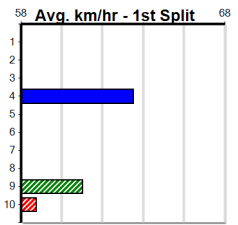

Bendigo

SPORTSBET NOBODY DOES IT EASIER

Distance: 425m, Race Type: Maiden, Total Prizemoney: $2,535
1st: $1,680, 2nd: $520, 3rd: $260, 4th: $75

1
6:42PM
(VIC time)

Watchdog Tips:

0 0 0 0

Bet:

Form	Box	Weight	Dist	Track	Date	Time	BON	Margin	1st/2nd (Time)	PIR	Checked	Comment	W/R	Split 1	S/P	Grade
1	SWEET LOVE [M]	BD	B	Jan-23	TOMMY SHELBY				SAPPHIRE RUBY							
Trainer: Geoffrey Williamson (Marong) Owner(s): S Davis																
<table border="1"> <thead> <tr><th colspan="8">Winning Boxes</th></tr> <tr><th>1</th><th>2</th><th>3</th><th>4</th><th>5</th><th>6</th><th>7</th><th>8</th></tr> </thead> <tbody> <tr><td>Prize</td><td></td><td></td><td></td><td></td><td></td><td></td><td>$0</td></tr> <tr><td>Best</td><td></td><td></td><td></td><td></td><td></td><td></td><td>FSH</td></tr> <tr><td>Starts</td><td></td><td></td><td></td><td></td><td></td><td></td><td>0-0-0-0</td></tr> <tr><td>Trk/Dst</td><td></td><td></td><td></td><td></td><td></td><td></td><td>0-0-0-0</td></tr> <tr><td>APM</td><td></td><td></td><td></td><td></td><td></td><td></td><td>$0</td></tr> </tbody> </table>																
2	GOLD VENOM [M]	F	D	Feb-22	CATCH THE THIEF				SUPREME OUTLAW							
Trainer: Reginald Marriner (Lalor) Owner(s): R Marriner																
<table border="1"> <thead> <tr><th colspan="8">Winning Boxes</th></tr> <tr><th>1</th><th>2</th><th>3</th><th>4</th><th>5</th><th>6</th><th>7</th><th>8</th></tr> </thead> <tbody> <tr><td>Prize</td><td></td><td></td><td></td><td></td><td></td><td></td><td>$0</td></tr> <tr><td>Best</td><td></td><td></td><td></td><td></td><td></td><td></td><td>FSH</td></tr> <tr><td>Starts</td><td></td><td></td><td></td><td></td><td></td><td></td><td>0-0-0-0</td></tr> <tr><td>Trk/Dst</td><td></td><td></td><td></td><td></td><td></td><td></td><td>0-0-0-0</td></tr> <tr><td>APM</td><td></td><td></td><td></td><td></td><td></td><td></td><td>$0</td></tr> </tbody> </table>																
3	DOONGALLA SHANE [M]	RF	D	Apr-23	BERNARDO				MISS YOU EMMA							
Trainer: Michelle Mallia (Avalon) Owner(s): P Onley																
<table border="1"> <thead> <tr><th colspan="8">Winning Boxes</th></tr> <tr><th>1</th><th>2</th><th>3</th><th>4</th><th>5</th><th>6</th><th>7</th><th>8</th></tr> </thead> <tbody> <tr><td>Prize</td><td></td><td></td><td></td><td></td><td></td><td></td><td>$0</td></tr> <tr><td>Best</td><td></td><td></td><td></td><td></td><td></td><td></td><td>FSH</td></tr> <tr><td>Starts</td><td></td><td></td><td></td><td></td><td></td><td></td><td>0-0-0-0</td></tr> <tr><td>Trk/Dst</td><td></td><td></td><td></td><td></td><td></td><td></td><td>0-0-0-0</td></tr> <tr><td>APM</td><td></td><td></td><td></td><td></td><td></td><td></td><td>$0</td></tr> </tbody> </table>																
4	GROVEDALE BUG [M]	WBK	B	Mar-23	JACKSLITTLETHING				STAY STRONG							
Trainer: Kate Jackson (Kamarooka) 3rd (1) 25.2 390 SHP R4 10-Oct-24 23.14 22.16 6.00LASTON PRESIDENT (22.72) M/33 8.77 $5.50 M Owner(s): J Condon																
<table border="1"> <thead> <tr><th colspan="8">Winning Boxes</th></tr> <tr><th>1</th><th>2</th><th>3</th><th>4</th><th>5</th><th>6</th><th>7</th><th>8</th></tr> </thead> <tbody> <tr><td>Prize</td><td></td><td></td><td></td><td></td><td>$160.00</td><td></td><td></td></tr> <tr><td>Best</td><td></td><td></td><td></td><td></td><td>FSH</td><td></td><td></td></tr> <tr><td>Starts</td><td></td><td></td><td></td><td></td><td>1-0-0-1</td><td></td><td></td></tr> <tr><td>Trk/Dst</td><td></td><td></td><td></td><td></td><td>0-0-0-0</td><td></td><td></td></tr> <tr><td>APM</td><td></td><td></td><td></td><td></td><td>$160</td><td></td><td></td></tr> </tbody> </table>																
5	PUGSLEY [M]	BK	D	Dec-22	FERAL FRANKY				SEVILLA							
Trainer: Diane Ireland (Knowsley) Owner(s): SCOTLAND (SYN), D Ireland, C Scott, A Scott, D Scott																
<table border="1"> <thead> <tr><th colspan="8">Winning Boxes</th></tr> <tr><th>1</th><th>2</th><th>3</th><th>4</th><th>5</th><th>6</th><th>7</th><th>8</th></tr> </thead> <tbody> <tr><td>Prize</td><td></td><td></td><td></td><td></td><td></td><td></td><td>$0</td></tr> <tr><td>Best</td><td></td><td></td><td></td><td></td><td></td><td></td><td>FSH</td></tr> <tr><td>Starts</td><td></td><td></td><td></td><td></td><td></td><td></td><td>0-0-0-0</td></tr> <tr><td>Trk/Dst</td><td></td><td></td><td></td><td></td><td></td><td></td><td>0-0-0-0</td></tr> <tr><td>APM</td><td></td><td></td><td></td><td></td><td></td><td></td><td>$0</td></tr> </tbody> </table>																
6	FRANKLY SPEED [M]	LTBD	B	Jun-22	FERAL FRANKY				SPEEDY BELLA							
Trainer: Scott Manning (Epsom) Owner(s): Rose Bobbin (SYN), R Moncrieff, S Manning, A Manning																

ENG MEP 2024-10-16