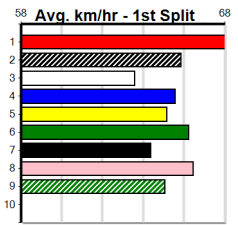

JARROD LARKIN CONCRETING

Distance: 425m, Race Type: Grade 5, Total Prizemoney: $2,925
1st: $1,950, 2nd: $600, 3rd: $300, 4th: $75

11

10:25PM
(VIC time)

Watchdog Tips: 0 0 0 0 **Bet:** .