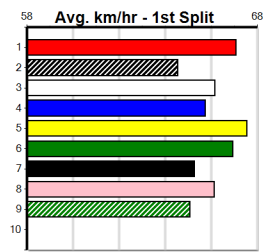

RSN GREY AREAS - WEDNESDAY & FRIDAY

Distance: 425m, Race Type: Mixed 4/5, Total Prizemoney: $3,360
1st: $2,250, 2nd: $690, 3rd: $345, 4th: $75

Watchdog Tips:

Bet:

Table with columns: Form Box, Wgt, Dist, Track, Date, Time, BON, Margin, 1st/2nd (Time), PIR, Checked, Comment, WR, Split 1, S/P, Grade

SHAKA GOES BANG [5]
BK Dog Oct-21 Sire: SENNACHIE Dam: DESTINI JAGUAR
Owner(s): M Bewley
Trainer: Michael Bewley (Pentland Hills)
Winning Distances: < 300m (0) 300 - 399m (7) 400 - 499m (2) 500 - 599m (0) 600 - 699m (0) > 700m (0)
Winning Weights: 31.6(1) 31.9(1) 32.0(1) 32.2(1) 32.3(1) 32.6(1) 33.0(2) 33.3(1)
Box History table and Prizemoney details.

I'M WHAT'S NEXT [5]
BK Dog Nov-22 Sire: EXPLOSIVE BOY Dam: COCO NOVA
Owner(s): L Edgerton
Trainer: Chris Darmanin (Kurunjang)
Winning Distances: < 300m (0) 300 - 399m (4) 400 - 499m (0) 500 - 599m (0) 600 - 699m (0) > 700m (0)
Winning Weights: 31.9(1) 32.1(1) 32.2(2)
Box History table and Prizemoney details.

BOROUGH SALTS [4]
WBK Bitch Jun-21 Sire: FERNANDO BALE Dam: MAGIC MOON DUST
Owner(s): M Ebeyer
Trainer: Cynthia O'brien (Broadford)
Winning Distances: < 300m (0) 300 - 399m (1) 400 - 499m (5) 500 - 599m (2) 600 - 699m (0) > 700m (0)
Winning Weights: 26.3(3) 26.4(2) 26.7(1) 26.8(2)
Box History table and Prizemoney details.

GAS LANTERN [4]
BK Bitch Mar-22 Sire: FABREGAS Dam: MAGIC LANTERN
Owner(s): A Mooney
Trainer: Andrew Mooney (Amherst)
Winning Distances: < 300m (0) 300 - 399m (4) 400 - 499m (5) 500 - 599m (0) 600 - 699m (0) > 700m (0)
Winning Weights: 28.6(1) 28.7(1) 28.8(2) 28.9(2) 29.0(1) 29.1(2)
Box History table and Prizemoney details.

NOCTILUCENT [5]
BE Bitch Dec-21 Sire: BARCIA BALE Dam: PYROCUMULUS
Owner(s): Fluffy Side Up (SYN), A Onley, P Onley
Trainer: Michelle Mallia (Avalon)
Winning Distances: < 300m (0) 300 - 399m (2) 400 - 499m (5) 500 - 599m (0) 600 - 699m (0) > 700m (0)
Winning Weights: 24.9(1) 27.0(1) 27.2(1) 27.5(3) 27.6(1)
Box History table and Prizemoney details.