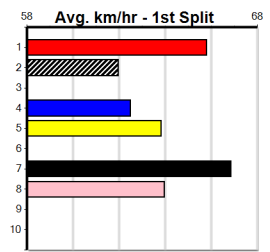

Distance: 500m, Race Type: Restricted Win, Total Prizemoney: $3,340
1st: $2,230, 2nd: $690, 3rd: $345, 4th: $75

Watchdog Tips:

Bet:

Table with columns: Form Box, Wgt, Dist, Track, Date, Time, BON, Margin, 1st/2nd (Time), PIR, Checked, Comment, W/R, Split 1, S/P, Grade

CRANK IT [6]
BK Dog Nov-22 Sire: TOMMY SHELBY Dam: SHOOT TO MISS
Owner(s): H Manolitsis
Trainer: Garry George (Beulah)
Winning Distances: < 300m (0) 300 - 399m (0) 400 - 499m (2) 500 - 599m (0) 600 - 699m (0) > 700m (0)
Winning Weights: 29.6(1) 29.9(1)
Box History table and Prize Best Starts Trk/Dts APM

BLACK EMU [6]
BK Dog Oct-22 Sire: ASTON RUPEE Dam: BOOM FOOT
Owner(s): GEMDOGS (SYN), R Edgerton, I Marston, S Marsden
Trainer: Natalie Pace (Kurunjang)
Winning Distances: < 300m (0) 300 - 399m (0) 400 - 499m (2) 500 - 599m (0) 600 - 699m (0) > 700m (0)
Winning Weights: 35.9(1) 36.0(1)
Box History table and Prize Best Starts Trk/Dts APM

*** VACANT BOX ***
Sire: Dam:
Owner(s):
Trainer:
Winning Distances: < 300m (0) 300 - 399m (0) 400 - 499m (0) 500 - 599m (0) 600 - 699m (0) > 700m (0)
Winning Weights:

MCIVOR ALFY [5]
LTBD Dog May-22 Sire: FERAL FRANKY Dam: MCIVOR VERNA
Owner(s): B Priest
Trainer: Barry Priest (Junortoun)
Winning Distances: < 300m (0) 300 - 399m (0) 400 - 499m (1) 500 - 599m (2) 600 - 699m (1) > 700m (0)
Winning Weights: 33.8(1) 33.9(1) 34.1(1) 34.3(1)
Box History table and Prize Best Starts Trk/Dts APM

MCIVOR JEWELS [5]
RBD Bitch May-22 Sire: FERAL FRANKY Dam: MCIVOR VERNA
Owner(s): J Priest
Trainer: Julie Priest (Junortoun)
Winning Distances: < 300m (0) 300 - 399m (0) 400 - 499m (2) 500 - 599m (1) 600 - 699m (0) > 700m (0)
Winning Weights: 26.9(1) 27.2(1) 27.4(1)
Box History table and Prize Best Starts Trk/Dts APM