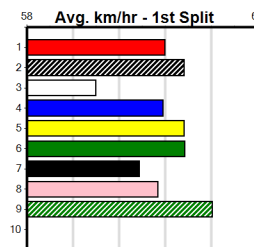

BENDIGO ADVERTISER

Distance: 425m, Race Type: Grade 7, Total Prizemoney: $2,925
1st: $1,950, 2nd: $600, 3rd: $300, 4th: $75

Watchdog Tips: [ ] [ ] [ ] [ ] [ ] Bet: [ ]

Table with columns: Form Box, Wgt, Dist, Track, Date, Time, BON, Margin, 1st/2nd (Time), PIR, Checked, Comment, W/R, Split 1, S/P, Grade

IVORY NARWHAL [7]
BK Dog Oct-22 Sire: VULTURI Dam: LALA IVORY
Owner(s): D Knight
Trainer: Donna Knight (Talbot)
Winning Distances: < 300m (0) 300 - 399m (0) 400 - 499m (1) 500 - 599m (0) 600 - 699m (0) > 700m (0)
Winning Weights: 33.7(1)
3rd (7) 33.7 300 HVL R3 04-Sep-24 16.90 16.39 4.50L FISTS WILL FLY (16.60) M/1 . . . 3.97 $5.60 MH
7th (1) 33.7 450 BAL R3 09-Sep-24 26.71 25.55 11.00 HURRICANE BERT (25.96) M/355 . . . 6.98 $2.40 T3-M
1st (6) 33.7 410 HOR R4 15-Sep-24 23.70 23.03 2.25L WALLS OF JERICHO (23.86) Q/11 . . . 10.45 $6.60 M
2nd (6) 33.8 410 HOR R9 21-Sep-24 23.50 23.33 2.25L CRANK IT (23.35) Q/22 . . . 10.39 $17.40 7
7th (1) 34.1 425 BEN R2 27-Sep-24 24.43 23.60 5.50L GLISTENING (24.05) M/456 . . . 6.69 $21.90 X67
3rd (6) 34.6 405 COO R21 04-Oct-24 23.87 23.16 1.75L SWIFT BREE (23.74) . . . $5.00 NG
4th (8) 35.1 305 COO R5 07-Oct-24 18.02 17.25 4.25L GOLDEN ROUGH (17.72) . . . $2.50 5
2nd (5) 34.6 390 SHP R9 12-Oct-24 22.29 21.99 4.50L LITTLE MINNIE (21.99) S/52 . . . 8.60 $12.40 X67
Last 3 wins NOT included above

Box History table for Ivory Narwhal with columns Bx, 1st, 2nd, 3rd, 4th, 5th, 6th, 7th, 8th and Prize Best, Starts, Trk/Dts, APM.

BIG REVEAL [7]
BK Dog Jan-23 Sire: BEAST UNLEASHED Dam: VEGAS TICKET
Owner(s): G Ebenezer
Trainer: Matthew Marshall (Darley)
Winning Distances: < 300m (0) 300 - 399m (1) 400 - 499m (0) 500 - 599m (0) 600 - 699m (0) > 700m (0)
Winning Weights: 30.9(1)
2nd (5) 29.9 390 SHP R1 05-Aug-24 22.18 22.08 1.5L NOTHING WRONG (22.08) M/11 . . . SW . 8.43 $1.80 M
2nd (5) 30.3 390 SHP R1 12-Aug-24 22.21 22.05 2.25L OUR REGARDS (22.05) M/22 . . . 8.52 $1.30 M
2nd (4) 30.2 400 GEL R1 23-Aug-24 23.02 22.56 1.00L ARKA SOLAR (22.96) M/22 . . . 8.47 $1.20 M
4th (7) 30.1 390 BAL R1 11-Sep-24 22.78 22.05 3.25L RHUBARB (22.56) S/45 . . . 8.71 $1.60 M
4th (2) 30.7 300 HVL R9 22-Sep-24 17.35 16.59 8.50L BABY GIRL PEARL (16.78) M/6 . . . 4.04 $1.80 MH
1st (3) 30.9 300 HVL R2 27-Sep-24 17.00 16.87 2.75L LUCKY INDEED (17.19) M/1 . . . 4.04 $1.30 T3-M
3rd (2) 30.9 390 BAL R13 02-Oct-24 22.30 21.95 5.00L CHEMICAL EROSION (21.95) M/44 . . . 8.54 $5.40 X67
5th (8) 30.7 425 BEN R4 11-Oct-24 24.54 23.69 8.00L GIACOMO (24.00) M/555 . . . 6.62 $22.50 X67H
Last 3 wins NOT included above

Box History table for Big Reveal with columns Bx, 1st, 2nd, 3rd, 4th, 5th, 6th, 7th, 8th and Prize Best, Starts, Trk/Dts, APM.