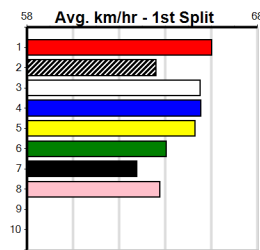

BENDIGO TO THE MEADOWS HT2

Distance: 500m, Race Type: Grade 5 Heat, Total Prizemoney: $3,340
1st: $2,230, 2nd: $690, 3rd: $345, 4th: $75

Watchdog Tips:

Bet:

Table with columns: Form Box, Wgt, Dist, Track, Date, Time, BON, Margin, 1st/2nd (Time), PIR, Checked, Comment, W/R, Split 1, S/P, Grade

INSTINCTIVELY (NSW)[5]
BD Dog Dec-21 Sire: FERNANDO BALE Dam: ROCK LILY
Owner(s): G Ebenezer
Trainer: Matthew Marshall (Darley)
Winning Distances: < 300m (0) 300 - 399m (2) 400 - 499m (4) 500 - 599m (2) 600 - 699m (0) > 700m (0)
Winning Weights: 31.3(1) 31.6(2) 31.7(1) 31.9(1) 32.0(1) 32.8(1) 33.0(1)
Box History table and Prize Best Starts table included.

WHATEVER HE SAID [5]
BE Dog Feb-22 Sire: MY REDEEMER Dam: WHATEVER I WANT
Owner(s): W Sutcliffe
Trainer: Patrick Furci (Maribyrnong)
Winning Distances: < 300m (0) 300 - 399m (1) 400 - 499m (4) 500 - 599m (1) 600 - 699m (0) > 700m (0)
Winning Weights: 31.4(1) 31.5(1) 31.7(1) 32.5(1) 32.7(1) 33.3(1)
Box History table and Prize Best Starts table included.

ARGYLE MAGGIE [5]
BK Bitch Oct-21 Sire: KINLOCH BRAE Dam: ZITA
Owner(s): R Morgan
Trainer: Raymond Morgan (Argyle)
Winning Distances: < 300m (0) 300 - 399m (0) 400 - 499m (3) 500 - 599m (2) 600 - 699m (0) > 700m (0)
Winning Weights: 25.8(1) 27.0(1) 27.8(1) 28.0(1) 28.6(1)
Box History table and Prize Best Starts table included.

CAN'T PARK THERE [5]
BE Dog Feb-22 Sire: FERNANDO BALE Dam: JAY BIRD
Owner(s): J Williams
Trainer: Samuel Webb (Epsom)
Winning Distances: < 300m (0) 300 - 399m (0) 400 - 499m (4) 500 - 599m (1) 600 - 699m (0) > 700m (0)
Winning Weights: 32.9(2) 33.3(1) 33.5(2)
Box History table and Prize Best Starts table included.

JARMON [5]
BD Bitch Sep-22 Sire: ASTON RUPEE Dam: STAR OF JASMINE
Owner(s): MALLEE RACING (SYN), S Jardine, N Monaghan
Trainer: Scott Stefanos (Longwood)
Winning Distances: < 300m (0) 300 - 399m (1) 400 - 499m (3) 500 - 599m (0) 600 - 699m (0) > 700m (0)
Winning Weights: 27.3(1) 27.5(2) 28.0(1)
Box History table and Prize Best Starts table included.