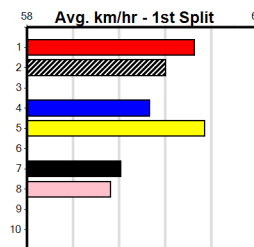

GRV DISTANCE RACING (1-4 WINS)

Distance: 660m, Race Type: Restricted Win, Total Prizemoney: $3,940
1st: $2,640, 2nd: $815, 3rd: $410, 4th: $75

Watchdog Tips:

Bet:

Form Box	Wgt	Dist	Track	Date	Time	BON	Margin	1st/2nd (Time)	PIR	Checked	Comment	WR	Split 1	S/P	Grade

SINGLE LADIES [5]

BK Bitch Jan-22 Sire: BERNARDO Dam: MY GAL PENNY
Owner(s): Beyonce (SYN), M Willoughby, A Oliver, L Hughes, C Austin
Trainer: Michele Berry (Mount Camel)
Winning Distances: < 300m (0) 300 - 399m (0) 400 - 499m (0) 500 - 599m (3) 600 - 699m (0) > 700m (0)
Winning Weights: 26.7(1) 26.9(1) 27.3(1)

5th (7)	27.3	520	IPS	R7	30-Jul-24	31.30	30.57	9.50L BOOTIN' BOODIE (30.65)	55				5.46	$101.00	X45
1st (1)	27.3	595	SAP	R7	19-Aug-24	34.88	34.53	0.50L CLASSIC GREY (34.91)	M/2222				9.43	$3.20	RW
6th (6)	27.3	715	SAP	R5	26-Aug-24	42.92	42.22	11.00 CANYA STRIKER (42.22)	M/3677				6.28	$15.10	RW
8th (3)	27.5	660	BAL	R5	18-Sep-24	39.21	39.09	1.75L CANYA VIVI (39.09)	M/4437				13.23	$22.20	RW
5th (4)	27.5	730	MEP	R5	25-Sep-24	43.88	43.45	6.50L VISTA ARGON (43.45)	Q/1322				4.97	$27.00	RW
7th (2)	28.0	500	BEN	R5	04-Oct-24	29.03	27.99	8.00L KRAKEN WHISKY (28.47)	M/7777				6.88	$44.00	RWH
7th (2)	27.7	500	BEN	R7	09-Oct-24	29.17	28.32	13.00 SCOTT AQUAPHOBIA (28.32)	M/446				6.76	$5.90	T3-RW
7th (5)	27.1	485	HOR	R5	15-Oct-24	28.16	26.97	11.00 PARABOLE RICO (27.43)	Q/477				6.75	$63.90	RW

Last 3 wins NOT included above

1st (1)	26.7	520	IPS	R1	13-Apr-24	30.84	30.00	6.50L ICE COOL CHICK (31.30)	11	11			5.32	$2.30	M
1st (1)	26.9	520	BGC	R1	18-Apr-24	30.40	29.96	3.00L DAYSEA'S RORY (30.62)	11	11			5.66	$7.00	NNP

Box History

Bx	1st	2nd	3rd	4th	5th	6th	7th	8th
1	3							
2		3		2	1			2
3				2		1	1	2
4					1	1		1
5					1			1
6					1	1		1
7		1	1		1			1
8					2			

Prize Best	$19175.00
Starts	FSTD
Trk/Dts	35-3-4-1
APM	0-0-0-0
	6079

MEPUNGA INFRARED [5]

BK Dog Nov-22 Sire: BELLA INFRARED Dam: MEPUNGA MOLLY
Owner(s): B Smith
Trainer: Jeffrey Britton (Anakie)
Winning Distances: < 300m (0) 300 - 399m (0) 400 - 499m (0) 500 - 599m (2) 600 - 699m (1) > 700m (0)
Winning Weights: 32.9(1) 33.0(1) 33.5(1)

4th (2)	32.8	525	MEP	R3	14-Aug-24	31.25	29.83	2.25L PAW PETROV (31.10)	M/4334				5.25	$3.90	MH
1st (2)	32.9	525	MEP	R1	21-Aug-24	30.27	29.91	1.5L ZIPPING PFEIFFER (30.36)	Q/2111				5.24	$3.60	M
4th (1)	32.8	515	SAN	R1	29-Aug-24	30.19	29.13	5.50L PAW MANTRA (29.83)	M/6665		VO		5.30	$3.20	T
ST (-)	32.8	400	GEL		10-Sep-24	22.92		7.00L Trial Cleared	M/66		5of8		8.24		ST
4th (8)	32.8	525	MEP	R10	18-Sep-24	30.74	29.87	2.00L BUN QUAKE (30.61)	S/7544				5.43	$4.50	X67
2nd (3)	32.9	525	MEP	R10	25-Sep-24	30.40	29.64	0.75L PAW SUMMER (30.36)	M/3322				5.24	$2.60	T
1st (3)	33.0	596	GEL	R2	07-Oct-24	34.63	34.63	2.25L ROMANTIC RED (34.78)	M/1111		SW		9.26	$2.70	RW
1st (1)	33.5	640	SLE	R5	13-Oct-24	36.85	36.85	1.25L LIVEABLE (36.92)	Q/6332		SW		6.27	$3.30	RW

Last 3 wins NOT included above

Prize Best	$17120.00
Starts	FSH
Trk/Dts	9-3-2-0
APM	0-0-0-0
	15444

*** VACANT BOX ***

Sire: Dam:
Owner(s):
Trainer:
Winning Distances: < 300m (0) 300 - 399m (0) 400 - 499m (0) 500 - 599m (0) 600 - 699m (0) > 700m (0)
Winning Weights:

Box History

Bx	1st	2nd	3rd	4th	5th	6th	7th	8th
1								
2								
3								
4								
5								
6								
7								
8