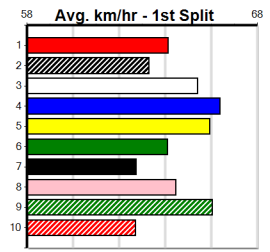

Winning Weights:

Box History

Bx	1st	2nd	3rd	4th	5th	6th	7th	8th
1	1							
2								
3								
4								
5								
6								
7								
8								

Bendigo
10
10:00PM
(VIC time)

MANNINGS GREYHOUND COMPLEX

Distance: 425m, Race Type: Mixed 6/7, Total Prizemoney: \$2,925
1st: \$1,950, 2nd: \$600, 3rd: \$300, 4th: \$75