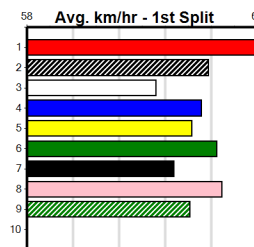

JARROD LARKIN CONCRETING

Distance: 425m, Race Type: Grade 5, Total Prizemoney: $2,925
1st: $1,950, 2nd: $600, 3rd: $300, 4th: $75

Watchdog Tips:

Bet:

Form Box	Wgt	Dist	Track	Date	Time	BON	Margin	1st/2nd (Time)	PIR	Checked	Comment	WR	Split 1	S/P	Grade

1 MAKE IT POP (NSW)[5]

BK Bitch Jan-23 Sire: KINLOCH BRAE Dam: RED HOT CHEVY Trainer: Robin Moore (Devon Meadows)

Owner(s): R Moore
Winning Distances: < 300m (0) 300 - 399m (0) 400 - 499m (3) 500 - 599m (0) 600 - 699m (0) > 700m (0)
Winning Weights: 26.8(1) 27.0(1) 27.2(1)

2nd (6)	26.4	400	WGL	R2	10-Sep-24	23.03	22.52	5.50L BANDIT BARBIE (22.67)	Q/22	.	.	.	8.33	$5.10	M
1st (7)	26.8	400	WGL	R2	17-Sep-24	22.72	22.38	8.50L JACK'S ELATION (23.31)	Q/11	.	.	.	8.24	$1.80	M
1st (4)	27.2	400	WGL	R3	24-Sep-24	22.57	22.39	3.00L SOLAR SPECTRUM (22.77)	Q/11	.	SW	.	8.20	$3.30	X67
3rd (6)	27.2	400	WGL	R11	01-Oct-24	22.80	22.65	1.00L PAW TABITHA (22.74)	Q/11	.	.	.	8.23	$1.80	X67
1st (6)	27.0	435	SLE	R9	09-Oct-24	24.61	24.13	1.00L ZIPPING DIEGO (24.66)	Q/111	.	.	.	5.16	$1.20	X67

Last 3 wins NOT included above

Bx	1st	2nd	3rd	4th	5th	6th	7th	8th
1								
2								
3								
4	1							
5								
6	1	1	1					
7	1							
8								

Prize						$6400.00		
Best						FSH		
Starts						5-3-1-1		
Trk/Dts						0-0-0-0		
APM						6296		

2 MICKLEJOHN [5]

BD Dog Jan-22 Sire: ANDO'S MAC Dam: MONEYPENNY Trainer: Brian Fothergill (Marionvale)

Owner(s): M Fothergill
Winning Distances: < 300m (0) 300 - 399m (1) 400 - 499m (4) 500 - 599m (2) 600 - 699m (0) > 700m (0)
Winning Weights: 32.3(1) 32.6(3) 32.9(1) 33.0(1) 33.2(1)

1st (8)	32.6	425	BEN	R3	20-Jul-24	24.14	24.13	4.75L TWILIGHT KING (24.47)	M/111	.	.	.	6.73	$2.20	5
1st (7)	32.6	500	BEN	R8	31-Jul-24	28.23	28.23	4.25L LAKEVIEW LOTTIE (28.52)	M/111	.	SW	.	6.53	$1.70	5
1st (1)	32.6	500	BEN	R4	16-Aug-24	28.41	28.00	2.00L IF HE COULD (28.53)	M/111	.	.	.	6.55	$2.80	5
6th (8)	32.8	457	TEM	R6	11-Sep-24	26.44	25.63	12.00 TALK ABOUT CLASS (25.63)	.	.	.	.	.	$16.00	NG
5th (4)	32.7	450	SHP	R11	16-Sep-24	25.56	24.96	2.75L JOROGUMO (25.36)	M/656	.	.	.	6.68	$12.20	5H
3rd (3)	32.6	485	HOR	R8	21-Sep-24	27.50	27.23	4.00L MISTER EASY (27.23)	M/222	.	.	.	6.57	$16.40	X45
8th (5)	32.7	500	BEN	R9	04-Oct-24	29.06	27.99	16.00 MISTER EASY (27.99)	M/488	.	.	.	6.75	$21.30	X45
4th (1)	33.1	515	SAN	R12	10-Oct-24	30.26	29.13	7.00L NACHO COOKIE (29.78)	M/4334	.	.	.	5.17	$8.30	5

Last 3 wins NOT included above

Bx	1st	2nd	3rd	4th	5th	6th	7th	8th
1	1	1	1	3				1
2								1
3	1	2	1					1
4					1			1
5								1
6				1				
7	1							
8	4			1	1	2		

Prize						$16931.25		
Best						24.14(8)-20/7/24		
Starts						28-7-4-1		
Trk/Dts						2-1-0-0		
APM						6280