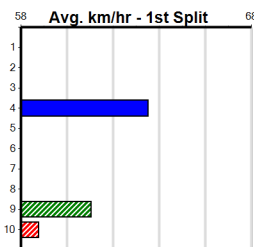

1
Distance: 425m, Race Type: Maiden, Total Prizemoney: $2,535
1st: $1,680, 2nd: $520, 3rd: $260, 4th: $75

6:42PM

(VIC time)

Watchdog Tips: ☐ ☐ ☐ ☐ ☐ **Bet:**

Form Box	Wgt	Dist	Track	Date	Time	BON	Margin	1st/2nd (Time)	PIR	Checked	Comment	WR	Split 1	S/P	Grade

1

SWEET LOVE [M]
BD Bitch Jan-23 Sire: TOMMY SHELBY Dam: SAPPHIRE RUBY Trainer: Geoffrey Williamson (Marong)
Owner(s): S Davis
Winning Distances: < 300m (0) 300 - 399m (0) 400 - 499m (0) 500 - 599m (0) 600 - 699m (0) > 700m (0)
Winning Weights:

Bx	1st	2nd	3rd	4th	5th	6th	7th	8th
1								
2								
3								
4								
5								
6								
7								
8								

Last 3 wins NOT included above

Prize Best					$0
Starts					FSH
Trk/Dts					0-0-0-0
APM					0-0-0-0
					0

2

GOLD VENOM [M]
F Dog Feb-22 Sire: CATCH THE THIEF Dam: SUPREME OUTLAW Trainer: Reginald Marriner (Lalor)
Owner(s): R Marriner
Winning Distances: < 300m (0) 300 - 399m (0) 400 - 499m (0) 500 - 599m (0) 600 - 699m (0) > 700m (0)
Winning Weights:

Bx	1st	2nd	3rd	4th	5th	6th	7th	8th
1								
2								
3								
4								
5								
6								
7								
8								

Last 3 wins NOT included above

Prize Best					$0
Starts					FSH
Trk/Dts					0-0-0-0
APM					0-0-0-0
					0

3

DOONGALLA SHANE [M]
RF Dog Apr-23 Sire: BERNARDO Dam: MISS YOU EMMA Trainer: Michelle Mallia (Avalon)
Owner(s): P Onley
Winning Distances: < 300m (0) 300 - 399m (0) 400 - 499m (0) 500 - 599m (0) 600 - 699m (0) > 700m (0)
Winning Weights:

Bx	1st	2nd	3rd	4th	5th	6th	7th	8th
1								
2								
3								
4								
5								
6								
7								
8								

Last 3 wins NOT included above

Prize Best					$0
Starts					FSH
Trk/Dts					0-0-0-0
APM					0-0-0-0
					0

4

GROVEDALE BUG [M]
WBK Bitch Mar-23 Sire: JACKSLITTLETHING Dam: STAY STRONG Trainer: Kate Jackson (Kamarooka)
Owner(s): J Condon
Winning Distances: < 300m (0) 300 - 399m (0) 400 - 499m (0) 500 - 599m (0) 600 - 699m (0) > 700m (0)
Winning Weights:
3rd (1) 25.2 390 SHP R4 10-Oct-24 23.14 22.16 6.00L ASTON PRESIDENT (22.72) M/33 8.77 $5.50 M

Bx	1st	2nd	3rd	4th	5th	6th	7th	8th
1			1					
2								
3								
4								
5								
6								
7								
8								

Last 3 wins NOT included above

Prize Best					$160.00
Starts					FSH
Trk/Dts					1-0-0-1
APM					0-0-0-0
					160

5

PUGSLEY [M]
BK Dog Dec-22 Sire: FERAL FRANKY Dam: SEVILLA Trainer: Diane Ireland (Knowsley)
Owner(s): SCOTLAND (SYN), D Ireland, C Scott, A Scott, D Scott
Winning Distances: < 300m (0) 300 - 399m (0) 400 - 499m (0) 500 - 599m (0) 600 - 699m (0) > 700m (0)
Winning Weights:

Bx	1st	2nd	3rd	4th	5th	6th	7th	8th
1								
2								
3								
4								
5								
6								
7								
8								

Last 3 wins NOT included above

Prize Best					$0
Starts					FSH
Trk/Dts					0-0-0-0
APM					0-0-0-0
					0