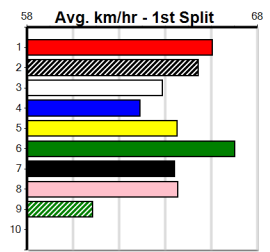

DREAMCHASERS - TICKETS ON SALE NOW

Distance: 500m, Race Type: Mixed 4/5, Total Prizemoney: $3,875
1st: $2,600, 2nd: $800, 3rd: $400, 4th: $75

Watchdog Tips: ☐ ☐ ☐ ☐ ☐

Bet:

	Form Box	Wgt	Dist	Track	Date	Time	BON	Margin	1st/2nd (Time)	PIR	Checked	Comment	WR	Split 1	S/P	Grade

1 HI THERE FRANK [4]

BD Dog Feb-22 Sire: LIGHTNING FRANK Dam: NAYLA SWIFT
Owner(s): AGSS Cranbourne (SYN), G Farrugia, A Fennell
Trainer: David Geall (Lara)
Winning Distances: < 300m (0) 300 - 399m (1) 400 - 499m (6) 500 - 599m (6) 600 - 699m (0) > 700m (0)
Winning Weights: 32.4(1) 32.6(2) 32.7(2) 32.9(2) 33.0(3) 33.1(3)

1st (3)	33.0	450	WBL	R7	22-Aug-24	25.38	24.98	1.75L	LEKTRA TRIGGER (25.50)	M/111	.	.	.	6.65	$2.00	5H
2nd (7)	33.2	450	WBL	R8	29-Aug-24	25.28	25.19	1.5L	CHEAP RED WINE (25.19)	M/543	.	.	.	6.77	$5.70	5F
6th (4)	33.6	460	GEL	R7	06-Sep-24	26.06	25.59	4.75L	HOUSE OF TURBO (25.74)	S/557	.	.	.	6.79	$12.10	SH
4th (6)	33.3	460	WGL	R6	13-Sep-24	26.06	25.54	6.00L	BAGMAN (25.66)	M/655	.	.	.	6.70	$4.60	5H
2nd (1)	33.3	460	WGL	R7	20-Sep-24	26.03	25.89	0.50L	MAHOGANY (26.00)	M/111	.	.	.	6.52	$2.00	X45
3rd (8)	33.0	500	BEN	R8	27-Sep-24	28.42	27.99	6.50L	VINCENT BALE (27.99)	M/554	.	.	.	6.65	$3.50	X45
1st (2)	33.0	500	BEN	R11	05-Oct-24	28.32	28.32	4.75L	TWILIGHT JET (28.64)	M/311	.	.	.	6.63	$3.60	X45
2nd (5)	33.2	500	BEN	R10	11-Oct-24	27.94	27.85	1.25L	BUN STORM (27.85)	M/111	.	.	.	6.40	$2.40	X45

Last 3 wins NOT included above

1st (4)	32.6	525	MEA	R7	20-Apr-24	29.87	29.87	0.05L	ORLI BALE (29.87)	Q/1111	.	.	.	5.03	$5.10	5
1st (6)	32.6	515	SAN	R1	25-Apr-24	29.58	29.24	2.50L	TULLY LUNA (29.74)	M/1111	.	.	SW	5.07	$4.70	5H
1st (2)	33.1	395	TRA	R5	14-Jun-24	21.88	21.79	5.50L	DAINTREE DAMAGE (22.23)	Q/111	.	.	SW	3.71	$2.70	SH

Box History

Bx	1st	2nd	3rd	4th	5th	6th	7th	8th
1	5	2	1	1				
2	3	1	2		1	1		
3	2	1	1		2			
4	1	2			1	1	1	
5		1						
6	1			2		1		1
7	1	2	1				1	
8		1	3	1	2			

Prize Best Starts Trk/Dts APM
$64136.88
27.94(5)-11/10/24
47-13-10-7
5-1-1-2
21205