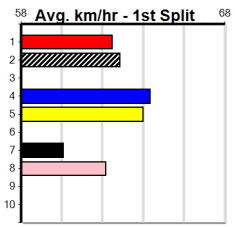

9

5:27PM

(VIC time)

FLYING BATTY (4) was a brilliant 25.96 debut winner here and she will take a power of beating once again. BEST FOR LAST (2) was a strong 24.74 Sale winner and she will continue to get better. REALITY IS (8) can fire after a fresher up

Watchdog Tips: **4** **2** **8** **5** **Bet:** Trifecta 4/2,8/2,5,8 ($10 - 250%)