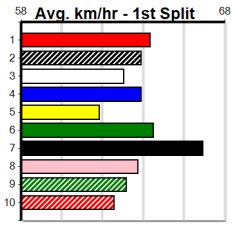

ENG SHP 2024-10-28

BARN BAR FUNCTION ROOM

Distance: 460m, Race Type: Mixed 4/5, Total Prizemoney: \$3,360
1st: \$2,250, 2nd: \$690, 3rd: \$345, 4th: \$75

CHAMPAGNE CUDDLE (7) has absolute panels on these talent and class wise and he should put them away quickly. VIPER (8) has a solid record here and he can follow the favourite across early on. NEED YOU NOW (6) won't be too far away.