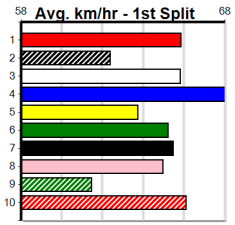

MC GRAFIX & SIGNS

Distance: 400m, Race Type: Mixed 4/5, Total Prizemoney: $3,360
1st: $2,250, 2nd: $690, 3rd: $345, 4th: $75

5
4:07PM
(VIC time)

BURN ALONG (7) has returned to his brilliant best in recent weeks and he should assume control soon after box rise. ASTON BAHT (4) has been impressive in her past two and she will be in the firing line throughout. NORSE QUEEN (8) is never far away

Watchdog Tips:

7

4

8

6

Bet:

Win 7

Form Box Weight Dist Track Date Time BON Margin 1st/2nd (Time) PIR Checked Comment W/R Split 1 S/P Grade

1 MONKEY'S STYLE [5] *Good record here but can push wide, place best*

BKW D Mar-21 HOOKED ON SCOTCH MEPUNGA BONNIE **$6.50**

Trainer: Chris Johannsen (Devon Meadows)

3rd (7)	33.8	400	WGL	R10	26-Jul-24	23.05	22.65	2.75	LMYALL SANDY (22.86)	M/54	.	.	8.51	$3.40	X45
4th (8)	34.0	400	WGL	R4	16-Aug-24	22.74	22.44	4.50	LDPOCHERTY (22.44)	M/33	.	.	8.29	$7.70	X34
5th (8)	33.9	400	WGL	R9	03-Sep-24	23.05	22.38	10.00	SCHILLACI (22.38)	M/36	.	.	8.35	$2.50	X34
3rd (3)	33.6	435	SLE	R7	20-Oct-24	24.58	24.18	6.00	LSKINNY OLIVE (24.18)	M/233	.	.	5.21	$34.50	FFA

Owner(s): MJT Corp (SYN), M Demirkol, J Jovan

Winning Boxes: 1 2 3 4 5 6 7 8
2 3 1 3 1 1 1

Prize Best $42,027.50
Starts 22.65
Trk/Dst 67-12-8-13
APM 10-3-0-3
$3790

2 MIGHTY HERCULES [5] *Beaten in all three runs here, prefer to watch*

RF D Feb-21 BERNARDO MIGHTY MATILDA **$16.00**

Trainer: John Brown (Nyora)

3rd (8)	39.6	435	SLE	R5	21-Aug-24	24.98	24.64	3.5	LBETTER BANJO (24.75)	S/533	.	.	5.42	$14.00	5
1st (3)	40.4	460	WGL	R6	06-Sep-24	26.19	26.04	0.25	LN0 RESTRICTIONS (26.21)	M/112	.	.	6.58	$26.20	X45
4th (2)	40.3	460	WGL	R10	13-Sep-24	26.09	25.54	5.50	LSHIMA CURRENT (25.72)	S/555	.	.	6.65	$24.40	X45
7th (5)	40.5	460	WGL	R7	20-Sep-24	26.91	25.89	14.00	LMAHOGANY (26.00)	M/887	.	.	6.94	$36.20	X45

Owner(s): J Brown

Winning Boxes: 1 2 3 4 5 6 7 8
2 2 1 2 1 1

Prize Best $19,680.00
Starts 23.19
Trk/Dst 66-8-10-8
APM 3-0-0-0
$5000

3 DAINTREE DAMAGE [4] *Just not racing well enough, needs to improve*

BK D Oct-21 BERNARDO CHUNK OF LOVE **$18.00**

Trainer: Ronald Winter (Denison)

3rd (4)	33.4	435	SLE	R6	29-Sep-24	24.61	24.44	1.25	LFUNNY OLD FELLOW (24.53)	M/222	.	.	5.27	$14.50	X34
7th (4)	33.3	435	SLE	R6	06-Oct-24	25.10	24.16	14.00	LDLDR. QUEENIE (24.16)	M/758	.	SW	5.33	$5.30	4
6th (8)	33.7	435	SLE	R12	13-Oct-24	25.05	24.07	4.25	LSTROMBOLI (24.75)	M/316	.	.	5.32	$2.50	5
7th (2)	33.2	350	HVL	R9	20-Oct-24	20.21	19.25	10.00	LDEROGATIVE (19.51)	M/7	.	.	6.81	$6.30	5H

Owner(s): R Winter

Winning Boxes: 1 2 3 4 5 6 7 8
2 1 5 1 1 2 2 1

Prize Best $55,243.75
Starts 22.46
Trk/Dst 71-15-16-4
APM 19-3-5-4
$12642

4 ASTON BAHT [4] *Brilliant in her past two, can burn early, danger*

RBD B Jun-22 COLLISION ASTON RHONE **$4.80**

Trainer: Nicole Lund (Longwarry)

5th (1)	26.9	300	HVL	R4	15-Sep-24	17.17	16.80	2.50	LPAW WALDO (17.00)	M/7	.	.	4.00	$18.80	X45
5th (1)	27.3	400	WGL	R10	27-Sep-24	23.12	22.64	6.50	COLLINDA RISE (22.68)	Q/12	.	.	8.27	$8.60	5
1st (6)	27.1	400	WGL	R5	01-Oct-24	22.65	22.65	1.00	LURANA PANDA (22.71)	Q/11	.	.	8.20	$5.00	5
2nd (8)	27.3	400	WGL	R10	08-Oct-24	22.79	22.58	1.75	LEL CRIMP ADORE (22.67)	M/11	.	.	8.29	$6.00	X45

Owner(s): R Borda

Winning Boxes: 1 2 3 4 5 6 7 8
1 1 2 1 1 1

Prize Best $10,356.25
Starts 22.65
Trk/Dst 23-6-2-1
APM 7-2-1-1
$5940