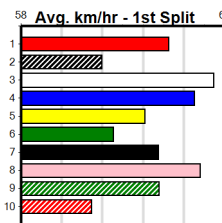

SPORTSBET GREEN TICKS

Distance: 400m, Race Type: Grade 5 T3, Total Prizemoney: $2,925
1st: $1,950, 2nd: $600, 3rd: $300, 4th: $75

BEGONIA BELL (1) returned to form at Sale and she is drawn to lead throughout again. MISS MELEE (7) is better than her past two runs and she can work into the mix mid race. TEDDY BOX (6) was a tad unlucky last time out

Watchdog Tips: 1 7 6 8 Bet: Win 1

Main table containing race details for 10 horses, including names, trainers, odds, and winning boxes. Includes sub-sections for each horse with their respective race history and performance metrics.