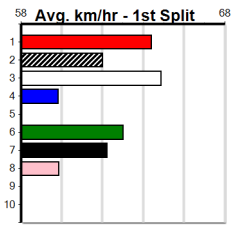

Warragul

SPORTSBET NOBODY DOES IT EASIER

Distance: 400m, Race Type: Maiden, Total Prizemoney: $2,535
1st: $1,680, 2nd: $520, 3rd: $260, 4th: $75

1
2:42PM
(VIC time)

CAPED CRUSADER (3) has been solidly placed in all three runs to date and he gets his chance to break through. JUMBUK QUEEN (1) is a well bred type and she is likely to have trialled around this circuit. SLEEK DESIGN (6) must be respected on debut.

Watchdog Tips: **3** **1** **6** **8** **Bet:** Box Quinella 1,3,6 ($10 for 333.33%)