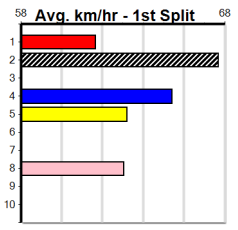

Warragul

G'DAY CHEF CATERERS

Distance: 400m, Race Type: Maiden, Total Prizemoney: $2,535
1st: $1,680, 2nd: $520, 3rd: $260, 4th: $75

3

3:27PM

(VIC time)

JUMBUK SQUEAK (7) is bred to be a star and she would have trialled around this circuit. FRENZY ATTACK (2) was far from disgraced when placed on debut and she will be better for the run. FLAT CHAT (8) is better than his past two runs.

Watchdog Tips: **7** **2** **8** **5** **Bet:** **Box Quinella 2,7,8 ($10 for 333.33%)**

Winning Boxes

Form	Box	Weight	Dist	Track	Date	Time	BON	Margin	1st/2nd (Time)	PIR	Checked	Comment	W/R	Split 1	S/P	Grade
1 TILES AND WINE [M] *** SCRATCHED ***																
BK	D				Oct-22											
Trainer: Christian Wilk (Tanjil South)										$16.00		<table border="1"> <caption>Winning Boxes</caption> <thead> <tr><th>1</th><th>2</th><th>3</th><th>4</th><th>5</th><th>6</th><th>7</th><th>8</th></tr> </thead> <tbody> <tr><td>Prize</td><td></td><td></td><td></td><td></td><td></td><td></td><td></td><td>$260.00</td><td></td><td></td><td></td><td></td><td></td><td></td><td></td><td></td></tr> <tr><td>Best</td><td></td><td></td><td></td><td></td><td></td><td></td><td></td><td>23.48</td><td></td><td></td><td></td><td></td><td></td><td></td><td></td><td></td></tr> <tr><td>Starts</td><td></td><td></td><td></td><td></td><td></td><td></td><td></td><td>8-0-0-1</td><td></td><td></td><td></td><td></td><td></td><td></td><td></td><td></td></tr> <tr><td>Trk/Dst</td><td></td><td></td><td></td><td></td><td></td><td></td><td></td><td>3-0-0-1</td><td></td><td></td><td></td><td></td><td></td><td></td><td></td><td></td></tr> <tr><td>APM</td><td></td><td></td><td></td><td></td><td></td><td></td><td></td><td>$156</td><td></td><td></td><td></td><td></td><td></td><td></td><td></td><td></td></tr> </tbody> </table>				
Owner(s): Eye Candy (SYN), C Wilk, K Gorman																
2 FRENZY ATTACK [M] <i>Impressive on debut, better for the run, danger</i>																
BK	B				Dec-22											
Trainer: Garry Johnson (Chum Creek)										$4.60		<table border="1"> <caption>Winning Boxes</caption> <thead> <tr><th>1</th><th>2</th><th>3</th><th>4</th><th>5</th><th>6</th><th>7</th><th>8</th></tr> </thead> <tbody> <tr><td>Prize</td><td></td><td></td><td></td><td></td><td></td><td></td><td></td><td>$260.00</td><td></td><td></td><td></td><td></td><td></td><td></td><td></td><td></td></tr> <tr><td>Best</td><td></td><td></td><td></td><td></td><td></td><td></td><td></td><td>FSH</td><td></td><td></td><td></td><td></td><td></td><td></td><td></td><td></td></tr> <tr><td>Starts</td><td></td><td></td><td></td><td></td><td></td><td></td><td></td><td>1-0-0-1</td><td></td><td></td><td></td><td></td><td></td><td></td><td></td><td></td></tr> <tr><td>Trk/Dst</td><td></td><td></td><td></td><td></td><td></td><td></td><td></td><td>0-0-0-0</td><td></td><td></td><td></td><td></td><td></td><td></td><td></td><td></td></tr> <tr><td>APM</td><td></td><td></td><td></td><td></td><td></td><td></td><td></td><td>$260</td><td></td><td></td><td></td><td></td><td></td><td></td><td></td><td></td></tr> </tbody> </table>				
Owner(s): G Sprod																
3 *** VACANT BOX ***																
Trainer: Owner(s):																
4 AFTER THE BELL [M] *** SCRATCHED ***																
BD	B				Apr-22											
Trainer: Gerard O'keeffe (Neerim Junction)										$5.00		<table border="1"> <caption>Winning Boxes</caption> <thead> <tr><th>1</th><th>2</th><th>3</th><th>4</th><th>5</th><th>6</th><th>7</th><th>8</th></tr> </thead> <tbody> <tr><td>Prize</td><td></td><td></td><td></td><td></td><td></td><td></td><td></td><td>$1,300.00</td><td></td><td></td><td></td><td></td><td></td><td></td><td></td><td></td></tr> <tr><td>Best</td><td></td><td></td><td></td><td></td><td></td><td></td><td></td><td>23.32</td><td></td><td></td><td></td><td></td><td></td><td></td><td></td><td></td></tr> <tr><td>Starts</td><td></td><td></td><td></td><td></td><td></td><td></td><td></td><td>4-0-2-1</td><td></td><td></td><td></td><td></td><td></td><td></td><td></td><td></td></tr> <tr><td>Trk/Dst</td><td></td><td></td><td></td><td></td><td></td><td></td><td></td><td>2-0-0-1</td><td></td><td></td><td></td><td></td><td></td><td></td><td></td><td></td></tr> <tr><td>APM</td><td></td><td></td><td></td><td></td><td></td><td></td><td></td><td>$1300</td><td></td><td></td><td></td><td></td><td></td><td></td><td></td><td></td></tr> </tbody> </table>				
Owner(s): FOUR FROTHYS (SYN), G Pask, J Baxter, G Pask																
5 RUNWAY DIVA [M] <i>Needs to lead, will cop pressure, tough ask</i>																
BK	B				Nov-21