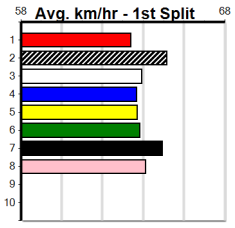

SHIMA SHINE AT STUD

Distance: 400m, Race Type: Grade 6, Total Prizemoney: $2,925
1st: $1,950, 2nd: $600, 3rd: $300, 4th: $75

7
4:47PM
(VIC time)

ALL JAZZ (1) was placed behind a handy type last time and she is drawn to lead throughout today.
COSMIC REWARD (8) is showing promise and he will dial up the pressure in the middle stages,
while BANDIT BARBIE (5) just needs luck early on

Watchdog Tips:

1

8

5

2

Bet:

Win 1