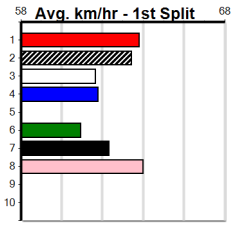

RSN GREY AREAS - WEDNESDAY & FRID

Distance: 400m, Race Type: Maiden, Total Prizemoney: \$2,535
1st: \$1,680, 2nd: \$520, 3rd: \$260, 4th: \$75

2

3:03PM

(VIC time)

BLUE KHAKI (3) has turned in some solid performances to date and this looks to be his race.
SELECT JEALOUS (1) showed good early burn on debut and he is expected to hit the line a lot better. JACK'S ELATION (4) will appreciate the empty draw