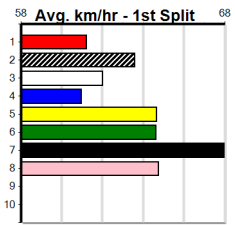

10

5:47PM

(VIC time)

SENNACHIE AT STUD

Distance: 400m, Race Type: Mixed 6/7, Total Prizemoney: \$2,925
1st: \$1,950, 2nd: \$600, 3rd: \$300, 4th: \$75

LUCA SKYWALKER (3) has been consistent to date and he should be able to burn them off through the bend. WALLS OF JERICHO (2) is still learning but he has a nice engine and he just needs room early on. EPISODE FIVE (1) has the good draw