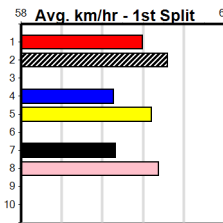

Warragul

11

6:08PM

(VIC time)

PHOTO MAN AT STUD

Distance: 460m, Race Type: Grade 6, Total Prizemoney: \$2,925
1st: \$1,950, 2nd: \$600, 3rd: \$300, 4th: \$75

CAPRICORN ONE (5) was brilliant when placed here two runs back and he will go one better this time around. ONCE MORE (1) is showing some promise and he will be on the pace from the outset. CORINTHIAN (2) is an impressive type