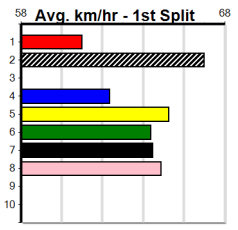

VIATEK

Distance: 400m, Race Type: Grade 7, Total Prizemoney: $2,925
1st: $1,950, 2nd: $600, 3rd: $300, 4th: $75

4

3:47PM

(VIC time)

MIA NEO (8) was a dominant 22.71 debut winner here and a similar run today will see her score again. RING A HOUDINI (5) has continued to improve with each run and he just needs a clear crack mid race. KING LITTERBUG (6) is showing promise.

Watchdog Tips:

8

5

6

4

Bet:

Win 8