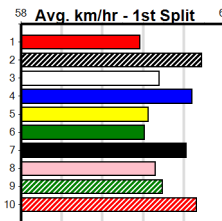

DREAMCHASERS - TICKETS ON SALE NOW

Distance: 400m, Race Type: Grade 5, Total Prizemoney: $2,925
1st: $1,950, 2nd: $600, 3rd: $300, 4th: $75

6
4:27PM
(VIC time)

ASTON IMAGE (6) was never headed in his smart 22.70 win here and he should prove hard to reel in. DAINTREE ASTER (3) has a nice turn of foot and she just needs a little room in the early stages. SMOKIN' GRACIE (5) can come out running.

Watchdog Tips:

6

3

5

8

Bet:

Win 6