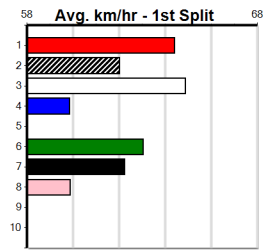

SPORTSBET NOBODY DOES IT EASIER

Distance: 400m, Race Type: Maiden, Total Prizemoney: $2,535
1st: $1,680, 2nd: $520, 3rd: $260, 4th: $75

CAPED CRUSADER (3) has been solidly placed in all three runs to date and he gets his chance to break through. JUMBUK QUEEN (1) is a well bred type and she is likely to have trialled around this circuit. SLEEK DESIGN (6) must be respected on debut.

Watchdog Tips: **3** **1** **6** **8** **Bet:** Box Quinella 1,3,6 ($10 for 333.33%)

Form Box	Wgt	Dist	Track	Date	Time	BON	Margin	1st/2nd (Time)	PIR	Checked	Comment	WR	Split 1	S/P	Grade	
1	JUMBUK QUEEN [M] Well bred, sure to have trialled here, main danger $3.60															
	BK	Bitch		Mar-23		Sire: BERNARDO		Dam: CRIMSON VIXEN		Trainer: Ben Joske (Yinnar South)						
	Owner(s): B Joske															
	Winning Distances: < 300m (0) 300 - 399m (0) 400 - 499m (0) 500 - 599m (0) 600 - 699m (0) > 700m (0)															
	Winning Weights:															
	2nd (1)	28.8	400	WGL	R1	25-Oct-24	23.41	23.12	4.25L	CAPED CRUSADER (23.12)	M/22			8.59	$2.40	M
	Last 3 wins NOT included above															
	Box History															
	<table border="1"> <thead> <tr><th>Bx</th><th>1st</th><th>2nd</th><th>3rd</th><th>4th</th><th>5th</th><th>6th</th><th>7th</th><th>8th</th></tr> </thead> <tbody> <tr><td>1</td><td>1</td><td></td><td></td><td></td><td></td><td></td><td></td><td></td></tr> <tr><td>2</td><td></td><td></td><td></td><td></td><td></td><td></td><td></td><td></td></tr> <tr><td>3</td><td></td><td></td><td></td><td></td><td></td><td></td><td></td><td></td></tr> <tr><td>4</td><td></td><td></td><td></td><td></td><td></td><td></td><td></td><td></td></tr> <tr><td>5</td><td></td><td></td><td></td><td></td><td></td><td></td><td></td><td></td></tr> <tr><td>6</td><td></td><td></td><td></td><td></td><td></td><td></td><td></td><td></td></tr> <tr><td>7</td><td></td><td></td><td></td><td></td><td></td><td></td><td></td><td></td></tr> <tr><td>8</td><td></td><td></td><td></td><td></td><td></td><td></td><td></td><td></td></tr> </tbody> </table>															
	<table border="1"> <thead> <tr><th>Prize</th><th>Best</th><th>Starts</th><th>Trk/Dts</th><th>APM</th></tr> </thead> <tbody> <tr><td></td><td>23.41(1)-25/10/24</td><td>1-0-1-0</td><td>1-0-1-0</td><td>0</td></tr> </tbody> </table>															
2	IRON BLOOD [M] Well beaten in all four runs, needs to show more $21.00															
	BE	Dog		Mar-23		Sire: BEAST UNLEASHED		Dam: GRAND NEO		Trainer: Christian Wilk (Tanjil South)						
	Owner(s): Eye Candy (SYN), C Wilk, K Gorman															
	Winning Distances: < 300m (0) 300 - 399m (0) 400 - 499m (0) 500 - 599m (0) 600 - 699m (0) > 700m (0)															
	Winning Weights:															
	6th (1)	30.2	460	WGL	R4	04-Oct-24	26.90	25.76	5.50L	SPEEDY BEAR (26.54)	M/211	SW		6.62	$12.00	M
	4th (2)	30.1	400	WGL	R9	11-Oct-24	23.74	22.36	3.25L	WARRIOR JACK (23.51)	S/56			8.73	$3.70	M
	6th (1)	30.7	435	SLE	R2	16-Oct-24	25.73	24.34	15.00	JUST A NEO (24.72)	M/576			5.42	$5.40	M
	8th (2)	30.5	435	SLE	R2	20-Oct-24	25.56	24.18	10.00	DR. BELL (24.89)	M/688			5.41	$28.20	M
	3rd (2)	30.1	400	WGL	R1	25-Oct-24	23.65	23.12	8.00L	CAPED CRUSADER (23.12)	M/44			8.84	$6.00	M
Last 3 wins NOT included above																
Box History																
<table border="1"> <thead> <tr><th>Bx</th><th>1st</th><th>2nd</th><th>3rd</th><th>4th</th><th>5th</th><th>6th</th><th>7th</th><th>8th</th></tr> </thead> <tbody> <tr><td>1</td><td></td><td></td><td></td><td></td><td></td><td>2</td><td></td><td></td></tr> <tr><td>2</td><td></td><td>1</td><td>1</td><td></td><td></td><td></td><td></td><td>1</td></tr> <tr><td>3</td><td></td><td></td><td></td><td></td><td></td><td></td><td></td><td></td></tr> <tr><td>4</td><td></td><td></td><td></td><td></td><td></td><td></td><td></td><td></td></tr> <tr><td>5</td><td></td><td></td><td></td><td></td><td></td><td></td><td></td><td></td></tr> <tr><td>6</td><td></td><td></td><td></td><td></td><td></td><td></td><td></td><td></td></tr> <tr><td>7</td><td></td><td></td><td></td><td></td><td></td><td></td><td></td><td></td></tr> <tr><td>8</td><td></td><td></td><td></td><td></td><td></td><td></td><td></td><td></td></tr> </tbody> </table>																
<table border="1"> <thead> <tr><th>Prize</th><th>Best</th><th>Starts</th><th>Trk/Dts</th><th>APM</th></tr> </thead> <tbody> <tr><td></td><td>23.65(2)-25/10/24</td><td>5-0-0-1</td><td>2-0-0-1</td><td>75</td></tr> </tbody> </table>																
3	CAPED CRUSADER [M] Impressive to date, can cross and lead, yes $3.20															
	WBK	Dog		Oct-22		Sire: RAZOR'S EDGE		Dam: IT'S A DIVA		Trainer: Nicholas Johnston (Tooborac)						
	Owner(s): N Johnston															
	Winning Distances: < 300m (0) 300 - 399m (0) 400 - 499m (1) 500 - 599m (0) 600 - 699m (0) > 700m (0)															
	Winning Weights: 31.4(1)															
	3rd (2)	31.5	410	HOR	R1	01-Oct-24	23.92	22.85	5.50L	MAXIMUM BARB (23.54)	M/23			10.61	$5.50	M
	2nd (7)	31.6	390	SHP	R2	10-Oct-24	22.58	22.16	2.75L	WILD SAL (22.40)	M/22			8.66	$3.00	M
	3rd (4)	31.6	390	SHP	R2	14-Oct-24	22.72	21.74	4.00L	ASTON MERRICK (22.45)	M/44			8.84	$3.20	M