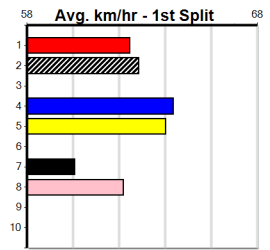

Distance: 460m, Race Type: Grade 7, Total Prizemoney: $2,925
1st: $1,950, 2nd: $600, 3rd: $300, 4th: $75

FLYING BATTY (4) was a brilliant 25.96 debut winner here and she will take a power of beating once again. BEST FOR LAST (2) was a strong 24.74 Sale winner and she will continue to get better. REALITY IS (8) can fire after a freshen up

Watchdog Tips: **4** **2** **8** **5** **Bet:** Trifecta 4/2,8/2,5,8 ($10 - 250%)

1

SPEEDY BEAR [7] **Solid record here but this is harder, next time** **$26.00**

BK Dog May-22 Sire: KOBLENZ Dam: LADY ZEEVA Trainer: Lina Repici (Hampton Park) ENG SAP 2024-10-28

Owner(s): L Repici
Winning Distances: < 300m (0) 300 - 399m (0) 400 - 499m (1) 500 - 599m (0) 600 - 699m (0) > 700m (0)
Winning Weights: 30.2(1)

3rd	2nd	1st	Wgt	Dist	Track	Date	Time	BON	Margin	1st/2nd (Time)	PIR	Checked	Comment	WR	Split 1	S/P	Grade
3rd (2)	29.5	460	WGL	R1	29-Aug-24	26.86	26.01	4.00L	BANCHERO (26.58)	M/323	.	.	.	6.75	$13.80	T3-M	
3rd (8)	29.6	460	WGL	R1	03-Sep-24	26.91	25.92	11.00	ONCE MORE (26.16)	Q/333	.	.	V10	6.74	$31.80	M	
5th (7)	30.1	300	HVL	R1	13-Sep-24	17.40	16.77	7.00L	SACHIN (16.94)	M/2	.	.	SW	4.00	$27.20	T3-M	
2nd (1)	30.2	595	SAP	R2	16-Sep-24	35.63	34.89	5.50L	ASTON MONITOR (35.28)	M/1112	.	.	.	9.48	$17.50	RW	
1st (7)	30.2	460	WGL	R4	04-Oct-24	26.54	25.76	1.5L	RING A HOUDINI (26.63)	Q/132	.	.	.	6.58	$25.40	M	
8th (7)	30.1	460	WGL	R7	11-Oct-24	26.46	25.95	5.00L	HIGHWAY HOOLIGAN (26.11)	M/667	.	.	.	6.71	$13.80	X67	
4th (7)	30.3	595	SAP	R9	14-Oct-24	35.78	35.22	8.00L	BLACK IN STYLE (35.24)	M/4554	.	.	.	9.61	$29.50	RW	
2nd (6)	30.5	510	SLE	R6	18-Oct-24	29.26	29.06	3.00L	HAWKEYED KID (29.06)	M/333	.	.	.	9.34	$21.60	T3-RW	

Last 3 wins NOT included above

Bx	1st	2nd	3rd	4th	5th	6th	7th	8th
1		1	1	1				
2			1					2
3				1				
4								
5								
6			1					
7	1			2	2			1
8		1	1		1			

Prize	$4030.00
Best	26.46(7)-11/10/24
Starts	18-1-3-3
Trk/Dts	5-1-0-3
APM	3511

2

BEST FOR LAST [7] **Improving type, good muster, main danger** **$5.00**

BK Bitch Dec-22 Sire: SHIMA SHINE Dam: BABY TALK Trainer: Gavin Clifton (Tynong Nth)

Owner(s): WE'RE ALL MATES (SYN), G Clifton, D Mckenzie
Winning Distances: < 300m (0) 300 - 399m (0) 400 - 499m (1) 500 - 599m (0) 600 - 699m (0) > 700m (0)
Winning Weights: 31.1(1)

2nd	7th	1st	Wgt	Dist	Track	Date	Time	BON	Margin	1st/2nd (Time)	PIR	Checked	Comment	WR	Split 1	S/P	Grade
2nd (7)	30.9	460	WGL	R1	01-Oct-24	26.75	25.54	16.00	HIGHLY ABRASIVE (25.70)	M/342	.	.	.	6.66	$29.40	MH	
7th (2)	30.9	460	WGL	R3	08-Oct-24	26.85	25.73	16.00	HIGHLY ABRASIVE (25.73)	S/877	.	.	.	6.74	$74.00	MF	
1st (2)	31.1	435	SLE	R1	20-Oct-24	24.74	24.18	1.25L	PAT CARD (24.82)	M/333	.	.	.	5.35	$9.50	M	

Last 3 wins NOT included above

Bx	1st	2nd	3rd	4th	5th	6th	7th	8th
1								
2	1							
3								
4								
5								
6								
7		1						
8								

Prize	$2200.00
Best	26.75(7)-1/10/24
Starts	3-1-1-0
Trk/Dts	2-0-1-0
APM	2200

3

*** VACANT BOX ***

Sire: Dam: Trainer:

Owner(s):
Winning Distances: < 300m (0) 300 - 399m (0) 400 - 499m (0) 500 - 599m (0) 600 - 699m (0) > 700m (0)
Winning Weights:

Box History