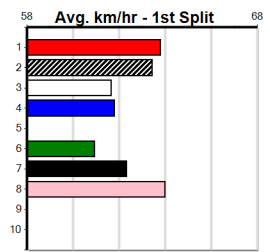

RSN GREY AREAS - WEDNESDAY & FRIDAY

Distance: 400m, Race Type: Maiden, Total Prizemoney: $2,535
1st: $1,680, 2nd: $520, 3rd: $260, 4th: $75

BLUE KHAKI (3) has turned in some solid performances to date and this looks to be his race.
SELECT JEALOUS (1) showed good early burn on debut and he is expected to hit the line a lot better. JACK'S ELATION (4) will appreciate the empty draw

Watchdog Tips: **3** **1** **4** **6** **Bet:** Box Trifecta 1,3,4,6 ($10 for 41.67%)

Form Box	Wgt	Dist	Track	Date	Time	BON	Margin	1st/2nd (Time)	PIR	Checked	Comment	WR	Split 1	S/P	Grade	
1	SELECT JEALOUS [M] $3.40															
	Showed good early burn on debut, main danger															
	BK Dog Jul-22 Sire: BERNARDO Dam: MY DREAMER Trainer: Ken Bailey (Bundalaguah)															
	Owner(s): K Bailey															
	Winning Distances: < 300m (0) 300 - 399m (0) 400 - 499m (0) 500 - 599m (0) 600 - 699m (0) > 700m (0)															
	Winning Weights:															
	3rd (7) 29.7 435 SLE R2 13-Oct-24 25.02 24.07 3.5L DR. ZEEKA (24.78) M/112 5.27 $9.20 M															
	3rd (1) 29.6 400 WGL R2 25-Oct-24 23.34 23.12 2.50L JACK'S ELATION (23.18) $2.80 M															
	Last 3 wins NOT included above															
	Box History															
2	CRYPTO WARRIOR [M] $21.00															
	Steady to date, may get crowded early, risky															
	BK Bitch Sep-22 Sire: ASTON RUPEE Dam: PRINCESS LACE Trainer: Brendan De rozario (Cranbourne)															
	Owner(s): Crypto Syndicate (SYN), B De rozario, M Brigham															
	Winning Distances: < 300m (0) 300 - 399m (0) 400 - 499m (0) 500 - 599m (0) 600 - 699m (0) > 700m (0)															
	Winning Weights:															
	7th (2) 28.2 400 GEL R1 23-Aug-24 23.82 22.56 13.00 ARKA SOLAR (22.96) M/45 8.64 $33.20 M															
	7th (6) 28.4 400 WGL R1 30-Aug-24 23.52 22.57 13.00 AGENT SUSIE (22.63) S/67 8.54 $89.20 M															
	3rd (5) 28.4 390 SHP R2 12-Sep-24 23.19 22.24 14.00 REAR VISION (22.24) M/44 8.75 $3.80 M															
	5th (5) 28.5 400 WGL R1 19-Sep-24 23.89 22.83 16.00 REALITY BEST (22.83) S/76 8.65 $20.70 M															
3	BLUE KHAKI [M] $3.60															
	Shown enough talent to date, looks his race															
	BE Dog Dec-22 Sire: SHIMA SHINE Dam: BABY TALK Trainer: David Mckenzie (Tynong North)															
	Owner(s): Twilight Delight (SYN), S Tyler, K Dedigama, S Dedigama, C Dyker, S Milner, M Tyler, T Parker, S I															
	Winning Distances: < 300m (0) 300 - 399m (0) 400 - 499m (0) 500 - 599m (0) 600 - 699m (0) > 700m (0)															
	Winning Weights:															
	6th (2) 31.9 460 WGL R4 01-Oct-24 26.52 25.54 8.00L ZONNEKEYN (25.98) M/777 6.90 $58.40 MH															
	4th (7) 31.8 460 WGL R2 08-Oct-24 26.25 25.73 4.25L FLYING BATTY (25.96) M/433 6.68 $47.90 M															
	6th (6) 31.7 435 SLE R1 13-Oct-24 25.62 24.07 11.00 ZIPPING SCOOBY (24.88) M/588 5.38 $4.10 M															
	2nd (3) 31.9 400 WGL R2 25-Oct-24 23.29 23.12 1.75L JACK'S ELATION (23.18) $3.40 M															
4	JACK'S ELATION [M] $4.80															
	Placed in two of four to date, can threaten															
	BK Dog Mar-23 Sire: MY REDEEMER Dam: CAPTAIN JACKIE Trainer: Rosalie Kerr (Caldermeade)															
	Owner(s): waste of money (SYN), L Smith, T Wemyss, A Harnden, G Tyne															
	Winning Distances: < 300m (0) 300 - 399m (0) 400 - 499m (1) 500 - 599m (0) 600 - 699m (0) > 700m (0)															
	Winning Weights: 29.2(1)															
	2nd (1) 29.3 400 WGL R2 17-Sep-24 23.31 22.38 8.50L MAKE IT POP (22.72) Q/22 8.59 $5.10 M															
	3rd (5) 29.3 400 WGL R2 20-Sep-24 23.40 22.68 3.5L BLESSED RAIN (23.16) M/23 8.47 $16.20 M															
	7th (2) 29.0 390 BAL R1 16-Oct-24 23.56 21.97 18.00 CHEEKY DEED (22.33) Q/56 8.93 $4.20 M															
	4th (6) 29.4 390 BAL R2 21-Oct-24 22.79 22.03 4.00L NAUGHTY NUNG (22.53) M/33 8.77 $4.80 T3-M															
5	*** VACANT BOX ***															
	Sire: Dam: Trainer:															
	Owner(s):															
	Winning Distances: < 300m (0) 300 - 399m (0) 400 - 499m (0) 500 - 599m (0) 600 - 699m (0) > 700m (0)															
	Winning Weights:															
	Box History