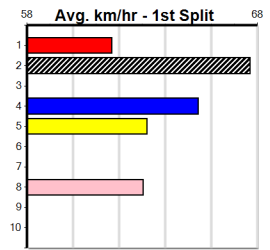

Warragul

3

3:27PM

(VIC time)

G'DAY CHEF CATERERS

Distance: 400m, Race Type: Maiden, Total Prizemoney: $2,535
1st: $1,680, 2nd: $520, 3rd: $260, 4th: $75

JUMBUK SQUEAK (7) is bred to be a star and she would have trialed around this circuit. FRENZY ATTACK (2) was far from disgraced when placed on debut and she will be better for the run. FLAT CHAT (8) is better than his past two runs.

Watchdog Tips: **7** **2** **8** **5** **Bet:** Box Quinella 2,7,8 ($10 for 333.33%)

1

TILES AND WINE [M] *** **SCRATCHED** *** **$16.00**

BK Dog Oct-22 Sire: FLYING RICCIARDO Dam: ZIPPING POPPY
Owner(s): Eye Candy (SYN), C Wilk, K Gorman
Winning Distances: < 300m (0) 300 - 399m (0) 400 - 499m (0) 500 - 599m (0) 600 - 699m (0) > 700m (0)
Trainer: Christian Wilk (Tanjil South)

Winning Weights:

Rank	Age	Wt	Dist	Track	Date	Time	Margin	1st/2nd (Time)	PIR	Checked	Comment	WR	Split 1	S/P	Grade	
3rd	(7)	27.7	400	WGL	R1	09-Aug-24	23.50	22.22	11.00	LUCKY (22.74)	S/54	.	.	.	8.66	$24.30 M
6th	(4)	27.6	400	WGL	R1	16-Aug-24	23.48	22.44	11.00	DON'T THINK DO (22.72)	S/87	.	.	.	8.78	$14.70 M
6th	(3)	27.2	400	WGL	R1	20-Aug-24	23.60	22.29	12.00	MY NAME'S EDEN (22.78)	S/65	.	.	.	8.82	$12.50 M
5th	(8)	26.8	435	SLE	R2	28-Aug-24	25.78	24.42	10.00	FRONT STAGE (25.09)	S/844	.	.	.	5.69	$12.40 M
5th	(3)	26.9	435	SLE	R2	01-Sep-24	25.55	24.45	3.75L	TOTAL GARTH (25.30)	S/744	.	.	.	5.64	$37.00 M
6th	(8)	26.5	460	WGL	R3	05-Sep-24	28.11	26.64	22.00	BOSTON DASH (26.64)	M/656	.	.	.	6.93	$10.00 M
5th	(4)	26.4	435	SLE	R3	11-Sep-24	25.55	24.22	15.00	ESSENCE (24.56)	S/655	.	.	.	5.74	$48.80 M
8th	(6)	26.1	460	GEL	R3	17-Sep-24	27.49	26.06	14.00	TOXIC SLIME (26.54)	S/887	.	.	.	7.24	$30.50 M

Last 3 wins NOT included above

Box History

Bx	1st	2nd	3rd	4th	5th	6th	7th	8th
1								
2								
3					1	1		
4					1	1		
5								
6								1
7		1						
8					1	1		

Prize Best $260.00
Starts 23.48(4)-16/8/24
Trk/Dts 8-0-0-1
APM 3-0-0-1
156

2

FRENZY ATTACK [M] Impressive on debut, better for the run, danger **$4.60**

BK Bitch Dec-22 Sire: AUSSIE INFRARED Dam: IT'S A FRENZY
Owner(s): G Sprod
Winning Distances: < 300m (0) 300 - 399m (0) 400 - 499m (0) 500 - 599m (0) 600 - 699m (0) > 700m (0)
Trainer: Garry Johnson (Chum Creek) ENG WGL 2024-10-29

Winning Weights:

Rank	Age	Wt	Dist	Track	Date	Time	Margin	1st/2nd (Time)	PIR	Checked	Comment	WR	Split 1	S/P	Grade	
3rd	(4)	27.0	350	HVL	R1	20-Oct-24	20.07	19.25	3.25L	MATCHBOX HONEY (19.85)	M/3	.	.	.	6.74	$7.80 M

Last 3 wins NOT included above

Box History

Bx	1st	2nd	3rd	4th	5th	6th	7th	8th
1								
2								
3								
4			1					
5								
6								
7								
8								

Prize Best $260.00
Starts FSH
Trk/Dts 1-0-0-1
APM 0-0-0-0
260

3

*** **VACANT BOX** ***

Sire: Dam: Trainer:

Owner(s):
Winning Distances: < 300m (0) 300 - 399m (0) 400 - 499m (0) 500 - 599m (0) 600 - 699m (0) > 700m (0)
Winning Weights:

Box History