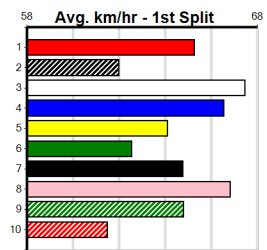

Watchdog Tips: 1 7 6 8 Bet: Win 1

Table with columns: Form Box, Wgt, Dist, Track, Date, Time, BON, Margin, 1st/2nd (Time), PIR, Checked, Comment, W/R, Split 1, S/P, Grade

BEGONIA BELL [5] Back in form, drawn to lead, hard to reel in \$3.40
Owner(s): Eye Candy (SYN), C Wilk, K Gorman
Sire: SENNACHIE Dam: BELLA EDITION
Trainer: Christian Wilk (Tanjil South)
ENG WGL 2024-10-29