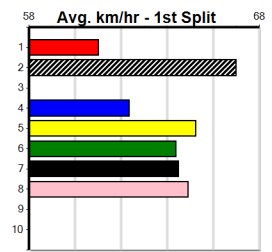

VIATEK

Distance: 400m, Race Type: Grade 7, Total Prizemoney: $2,925
1st: $1,950, 2nd: $600, 3rd: $300, 4th: $75

MIA NEO (8) was a dominant 22.71 debut winner here and a similar run today will see her score again. RING A HOUDINI (5) has continued to improve with each run and he just needs a clear crack mid race. KING LITTERBUG (6) is showing promise.

Watchdog Tips: 8 5 6 4 Bet: Win 8

Convict Model (NSW) [7] Steady to date, gets back early, tough ask $12.00
FBD Dog Nov-21 Sire: SUPERIOR PANAMA Dam: CHAMPION MODEL
Trainer: Robert Conway (Bunyip) ENG WGL 2024-10-29
Winning Distances: < 300m (0) 300 - 399m (1) 400 - 499m (0) 500 - 599m (0) 600 - 699m (0) > 700m (0)
Winning Weights: 35.2(1)
4th (1) 36.3 395 TRA R9 13-May-24 22.84 22.53 4.50L CATCH SOME RAYS (22.54) S/544 . . . 3.94 $3.30 7
2nd (8) 36.4 460 WGL R9 23-May-24 26.63 26.11 0.75L JAMS NIMBLE (26.59) M/222 . . . 6.74 $28.20 7
2nd (3) 35.8 460 WGL R3 30-May-24 26.64 25.91 2.00L NEVER AROUND (26.50) M/322 . . . 6.66 $8.10 T3-7
8th (7) 35.5 460 WGL R5 15-Jun-24 27.01 26.08 10.00 WRONG MISSY (26.32) M/788 . . . 6.93 $19.30 X67
7th (3) 35.3 350 TRA R2 21-Jun-24 20.85 19.98 13.00 PERCIVAL (19.98) S/666 . . . 7.02 $14.60 X67
F (3) 35.4 400 WGL R2 02-Jul-24 0.00 22.51 . HERE HUGO (23.10) M/8 . SW . 9.00 $146.90 X67H
7th (1) 36.0 400 WGL R10 04-Oct-24 23.40 22.71 6.00L SWEET CANNELLONI (22.99) M/67 . . . 8.64 $14.90 7
6th (7) 36.7 400 WGL R3 22-Oct-24 23.74 22.73 8.50L ATHENIAN GODDESS (23.18) M/56 . . . 8.75 $43.60 7
Last 3 wins NOT included above
1st (1) 35.2 350 TRA R1 08-Apr-24 20.41 20.08 1.75L BRAEMAR JESSIE (20.53) M/41 . . . 6.85 $3.90 T3-M

Uninviting [7] Placed in two of four here, place hope again $6.50
F Bitch Jan-23 Sire: KOBLENZ Dam: LITTLE BIT SLEEK
Trainer: Garry Johnson (Chum Creek)
Winning Distances: < 300m (0) 300 - 399m (0) 400 - 499m (1) 500 - 599m (0) 600 - 699m (0) > 700m (0)
Winning Weights: 28.2(1)
7th (7) 28.4 350 HVL R10 04-Sep-24 19.61 19.17 6.50L STIFLER (19.17) M/6 . . . 6.64 $74.20 X67
4th (4) 28.0 400 WGL R9 10-Sep-24 23.54 22.52 7.00L STAR COMMAND (23.06) M/54 . . . 8.38 $16.90 X67
8th (4) 27.6 350 HVL R1 15-Sep-24 19.96 19.34 8.00L PAPA EASY (19.40) M/6 . . . 6.63 $102.80 X67
4th (2) 27.2 350 HVL R9 19-Sep-24 20.05 19.49 3.5L DONATELLO ZEAL (19.81) M/7 . . . 6.76 $3.70 T3-7
2nd (5) 27.3 400 WGL R10 04-Oct-24 23.08 22.71 1.25L SWEET CANNELLONI (22.99) M/32 . . . 8.43 $4.30 7
4th (5) 27.6 400 WGL R10 11-Oct-24 23.02 22.36 8.50L WINTER GOES (22.44) M/44 . . . 8.37 $13.60 7
4th (8) 28.1 300 HVL R4 15-Oct-24 17.30 16.68 2.75L CLASSIC WYNSTAN (17.12) M/4 . . . 4.04 $5.30 7
F (8) 28.1 400 WGL R3 22-Oct-24 0.00 22.73 . ATHENIAN GODDESS (23.18) . V3 . $7.90 7
Last 3 wins NOT included above
1st (5) 28.2 425 BEN R2 28-Aug-24 24.52 24.19 2.50L SMOKIN' BLASTER (24.69) M/111 . . . 6.72 $3.80 T3-M