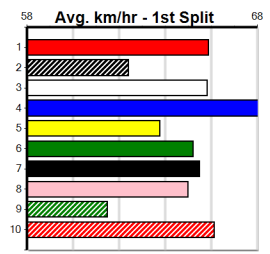

MC GRAFIX & SIGNS

Distance: 400m, Race Type: Mixed 4/5, Total Prizemoney: $3,360
1st: $2,250, 2nd: $690, 3rd: $345, 4th: $75

BURN ALONG (7) has returned to his brilliant best in recent weeks and he should assume control soon after box rise. ASTON BAHT (4) has been impressive in her past two and she will be in the firing line throughout. NORSE QUEEN (8) is never far away

Watchdog Tips: 7 4 8 6 Bet: Win 7

MONKEY'S STYLE [5] Good record here but can push wide, place best $6.50
BKW Dog Mar-21 Sire: HOOKED ON SCOTCH Dam: MEPUNGA BONNIE
Owner(s): MJT Corp (SYN), M Demirkol, J Jovan
Trainer: Chris Johannsen (Devon Meadow)

MIGHTY HERCULES [5] Beaten in all three runs here, prefer to watch $16.00
RF Dog Feb-21 Sire: BERNARDO Dam: MIGHTY MATILDA
Owner(s): J Brown
Trainer: John Brown (Nyora)

DAINTREE DAMAGE [4] Just not racing well enough, needs to improve $18.00
BK Dog Oct-21 Sire: BERNARDO Dam: CHUNK OF LOVE
Owner(s): R Winter
Trainer: Ronald Winter (Denison)

ASTON BAHT [4] Brilliant in her past two, can burn early, danger $4.80
RBD Bitch Jun-22 Sire: COLLISION Dam: ASTON RHONE
Owner(s): R Borda
Trainer: Nicole Lund (Longwarry)

FURIOUS ANGEL [4] Needs to lead, too much pace in this, tested $10.00
BK Bitch Nov-20 Sire: FERNANDO BALE Dam: KOUTA AND CREAM
Owner(s): S Lithgow
Trainer: Sean Lithgow (Devon Meadows)