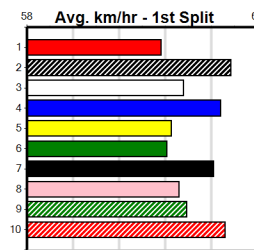

DREAMCHASERS - TICKETS ON SALE NOW

Distance: 400m, Race Type: Grade 5, Total Prizemoney: $2,925
1st: $1,950, 2nd: $600, 3rd: $300, 4th: $75

ASTON IMAGE (6) was never headed in his smart 22.70 win here and he should prove hard to reel in. DAINTREE ASTER (3) has a nice turn of foot and she just needs a little room in the early stages. SMOKIN' GRACIE (5) can come out running.

Watchdog Tips: 6 3 5 8 Bet: Win 6

Form Box Wgt Dist Track Date Time BON Margin 1st/2nd (Time) PIR Checked Comment W/R Split 1 S/P Grade

KENZIE KID [5] Back in form but this is harder, place at best $10.00
BK Bitch Apr-22 Sire: HARD STYLE RICO Dam: POPPY TALK
Owner(s): A Gringhuis
Winning Distances: < 300m (0) 300 - 399m (0) 400 - 499m (5) 500 - 599m (0) 600 - 699m (0) > 700m (0)
Winning Weights: 25.8(1) 26.0(1) 26.2(1) 26.6(1) 26.7(1)
5th (3) 26.6 435 SLE R7 14-Aug-24 25.13 24.45 6.00L AUDACIOUS LIVVY (24.73) M/455 . . . 5.36 $3.30 5
5th (6) 26.3 400 WGL R5 22-Aug-24 23.16 22.55 6.00L OUR MABEL (22.77) M/65 . . . 8.52 $14.70 5
1st (1) 25.8 400 WGL R11 12-Sep-24 23.00 22.86 0.50L HEAVY METAL (23.02) M/44 . . . SW . 8.52 $3.10 T3-5
7th (7) 26.3 400 WGL R3 17-Sep-24 23.50 22.38 4.50L CELTIC BOUY (23.20) M/78 . . . SW . 8.72 $15.50 5
6th (7) 26.2 435 SLE R6 25-Sep-24 25.35 24.88 5.00L JAYVILLE ZOE (25.00) M/376 . . . . 5.34 $15.00 5
4th (7) 26.1 400 WGL R5 03-Oct-24 22.98 22.58 3.00L CRYPTO ROYALTY (22.77) M/44 . . . . 8.55 $3.30 T3-5
3rd (2) 26.0 435 SLE R7 09-Oct-24 24.95 24.13 5.50L SKY HIGH DREAMS (24.59) M/433 . . . . 5.35 $2.90 5
1st (1) 26.6 425 BEN R10 19-Oct-24 24.19 24.08 3.25L WHIPSTICK SERENA (24.41) M/111 . . . . 6.57 $2.10 RW
Last 3 wins NOT included above
1st (4) 26.0 435 SLE R2 02-Jun-24 24.64 24.37 2.25L SAND DUNES (24.78) Q/111 . . . SW . 5.20 $21.30 M
1st (3) 26.2 435 SLE R9 17-Jul-24 24.85 24.54 1.5L OUR PINK MANTRA (24.96) M/321 . . . . 5.29 $2.30 7
1st (4) 26.7 400 WGL R4 01-Aug-24 23.04 22.88 0.75L SHARNI'S BOY (23.09) M/11 . . . . 8.48 $2.40 6G

Box History
Bx 1st 2nd 3rd 4th 5th 6th 7th 8th
1 2
2 2
3 1 2
4 2 1 1 1
5 1 1 1 1
6 1 1 1
7 1 1 1 1
8
Prize Best $7600.00
Starts 22.98(7)-3/10/24
Trk/Dts 20-5-1-2
APM 12-2-1-1 4964