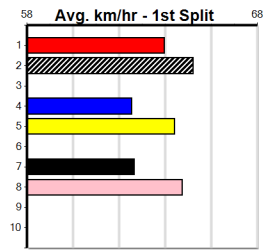

PHOTO MAN AT STUD

Distance: 460m, Race Type: Grade 6, Total Prizemoney: $2,925
1st: $1,950, 2nd: $600, 3rd: $300, 4th: $75

CAPRICORN ONE (5) was brilliant when placed here two runs back and he will go one better this time around. ONCE MORE (1) is showing some promise and he will be on the pace from the outset. CORINTHIAN (2) is an impressive type

Watchdog Tips: 5 1 2 7 Bet: Win 5

ONCE MORE [6] Unbeaten here, draw suits, clear danger $4.20
BK Dog Jul-22 Sire: ASTON RUPEE Dam: WHAT A SURPRISE
Owner(s): C Brown
Winning Distances: < 300m (0) 300 - 399m (0) 400 - 499m (2) 500 - 599m (0) 600 - 699m (0) > 700m (0)
Trainer: Graham Brown (Cardinia)

CORINTHIAN [6] Impressive type, good turn of foot, can threaten $4.60
BK Dog Apr-23 Sire: BERNARDO Dam: THANK YOU JILL
Owner(s): T Samatidis
Winning Distances: < 300m (0) 300 - 399m (0) 400 - 499m (2) 500 - 599m (0) 600 - 699m (0) > 700m (0)
Trainer: Kate Gorman (Tanjil South)

*** VACANT BOX ***
Sire: Dam:
Owner(s):
Winning Distances: < 300m (0) 300 - 399m (0) 400 - 499m (0) 500 - 599m (0) 600 - 699m (0) > 700m (0)
Trainer:

TARGET TIME [6] *** SCRATCHED *** $10.00
BK Dog Jun-22 Sire: ASTON DEE BEE Dam: MIA'S HAND
Owner(s): R Haines
Winning Distances: < 300m (0) 300 - 399m (1) 400 - 499m (1) 500 - 599m (0) 600 - 699m (0) > 700m (0)
Trainer: Donna Dean (Nyora)

CAPRICORN ONE [6] Serious prospect, can pounce on the arm, yes $1.90
BK Dog Jul-22 Sire: ASTON RUPEE Dam: WHAT A SURPRISE
Owner(s): C Brown
Winning Distances: < 300m (0) 300 - 399m (0) 400 - 499m (2) 500 - 599m (0) 600 - 699m (0) > 700m (0)
Trainer: Graham Brown (Cardinia)