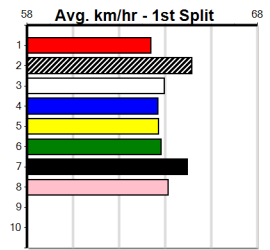

Warragul

7

4:47PM

(VIC time)

SHIMA SHINE AT STUD

Distance: 400m, Race Type: Grade 6, Total Prizemoney: $2,925
1st: $1,950, 2nd: $600, 3rd: $300, 4th: $75

ALL JAZZ (1) was placed behind a handy type last time and she is drawn to lead throughout today.
COSMIC REWARD (8) is showing promise and he will dial up the pressure in the middle stages,
while BANDIT BARBIE (5) just needs luck early on

Watchdog Tips: **1** **8** **5** **2** **Bet:** **Win 1**

1

ALL JAZZ [6] **Impressive type, drawn to get the breaks, yes** **$2.80**
BK Bitch Sep-22 Sire: SHIMA SHINE Dam: JAZZ OPERA Trainer: Michelle Nolan (Devon Meadows)

Owner(s): N Presutto
Winning Distances: < 300m (0) 300 - 399m (0) 400 - 499m (2) 500 - 599m (0) 600 - 699m (0) > 700m (0)
Winning Weights: 26.5(1) 27.2(1)

Run	Dist	Wgt	Sex	Age	Date	Time	Margin	1st/2nd (Time)	PIR	Checked	Comment	WR	Split 1	S/P	Grade
1st	(6)	27.2	450	SHP	R7	08-Aug-24	25.58	25.53	2.75L	EDINBURGH BALE (25.77)	M/321	.	.	6.88	$3.10 T3-RW
4th	(6)	26.7	460	WGL	R5	13-Aug-24	26.40	25.71	5.00L	GAZING COLLINDA (26.07)	M/343	.	.	6.68	$4.40 X67
2nd	(7)	27.2	460	WGL	R6	20-Aug-24	26.22	25.56	1.75L	SMOKIN' GRACIE (26.10)	M/332	.	.	6.68	$3.30 RW
5th	(6)	27.0	460	WGL	R2	30-Aug-24	26.43	25.80	7.50L	MYSTERY TERMS (25.92)	M/333	.	.	6.51	$4.00 RW
2nd	(4)	26.8	515	SAP	R6	16-Sep-24	30.22	29.52	7.00L	PAW HARRY (29.75)	M/2222	.	.	5.20	$3.00 X67H
2nd	(7)	26.8	425	BEN	R3	20-Sep-24	24.25	24.04	1.75L	BLACK LICORICE (24.13)	M/222	.	.	6.64	$3.80 X67
6th	(5)	27.0	425	BEN	R4	11-Oct-24	24.64	23.69	9.50L	GIACOMO (24.00)	M/246	.	.	6.56	$8.20 X67H
2nd	(2)	27.1	425	BEN	R10	18-Oct-24	24.05	23.95	0.25L	LIGHTNING RANGE (24.03)	M/222	.	.	6.56	$5.90 X67

Last 3 wins NOT included above

Run	Dist	Wgt	Sex	Age	Date	Time	Margin	1st/2nd (Time)	PIR	Checked	Comment	WR	Split 1	S/P	Grade
1st	(4)	26.5	425	BEN	R3	12-Jul-24	24.42	23.86	0.75L	PEAKY AVENGER (24.46)	M/211	.	.	6.61	$2.70 MH

Prize Best Starts Trk/Dts APM: $5845.00 FSTD 11-2-5-0 0-0-0-0 4005

2

BANORA POINT [6] **Handy straight track form to date, keep safe** **$9.00**
BE Dog Feb-23 Sire: ASTON RUPEE Dam: UP HILL JILL Trainer: Garry Johnson (Chum Creek)

Owner(s): R Geall
Winning Distances: < 300m (0) 300 - 399m (2) 400 - 499m (0) 500 - 599m (0) 600 - 699m (0) > 700m (0)
Winning Weights: 33.8(1) 34.0(1)

Run	Dist	Wgt	Sex	Age	Date	Time	Margin	1st/2nd (Time)	PIR	Checked	Comment	WR	Split 1	S/P	Grade
5th	(2)	34.2	450	WBL	R3	19-Sep-24	26.17	25.20	9.00L	REUBEN HILL (25.56)	M/333	.	.	6.80	$3.90 MH
8th	(3)	34.0	450	BAL	R3	25-Sep-24	27.20	25.40	16.00L	PAW FABIAN (26.13)	M/778	.	.	6.99	$2.70 MH
1st	(2)	33.8	350	HVL	R2	09-Oct-24	19.95	19.45	2.00L	OCTOBER RAIN (20.08)	M/21	.	.	.	$1.70 M
1st	(5)	34.0	350	HVL	R5	15-Oct-24	19.66	19.02	0.75L	BLONDE MUSTANG (19.70)	M/1	.	.	6.61	$2.80 7

Last 3 wins NOT included above

Prize Best Starts Trk/Dts APM: $2950.00 FSH 4-2-0-0 0-0-0-0 2950