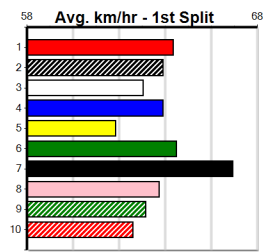

BARN BAR FUNCTION ROOM

Distance: 460m, Race Type: Mixed 4/5, Total Prizemoney: $3,360
1st: $2,250, 2nd: $690, 3rd: $345, 4th: $75

CHAMPAGNE CUDDLE (7) has absolute panels on these talent and class wise and he should put them away quickly. VIPER (8) has a solid record here and he can follow the favourite across early on. NEED YOU KNOW (6) won't be too far away.

Watchdog Tips: **7** **8** **6** **1** **Bet:** Trifecta 7/1,6,8/1,6,8 ($10 - 166.67%)

1

SIR NATHAN [4] **Never too far away in this class, can run a drum** **$8.00**

BD Dog Feb-21 Sire: MY REDEEMER Dam: LITTLE SAMARA Trainer: Eddie Lieshout (Drouin West)

Owner(s): E Lieshout

Winning Distances: < 300m (0) 300 - 399m (0) 400 - 499m (4) 500 - 599m (2) 600 - 699m (0) > 700m (0)

Winning Weights: 33.5(1) 34.1(1) 34.6(1) 34.7(1) 35.0(2)

4th	5th	SAP	R6	22-Jul-24	30.42	29.48	4.75L BILLY INTENTION (30.09)	M/7665	. . . . .	5.35	$7.60 5		
7th	(3)	35.6	515	SAP	R7	29-Jul-24	30.35	29.46	11.00 ASTON LORD (29.62)	S/6778	. . . . .	5.35	$24.80 5
1st	(3)	35.0	515	SAP	R6	04-Aug-24	30.24	29.55	0.50L JEREMY SPOKE (30.27)	S/5323	. . . . .	5.35	$5.10 T3-5H
2nd	(7)	35.1	515	SAP	R6	12-Aug-24	30.27	29.27	3.5L JEREMY SPOKE (30.03)	S/7866	. . . . .	5.30	$9.20 5F
6th	(4)	35.4	515	SAP	R7	02-Sep-24	30.32	29.85	7.00L CANYA ASSASSIN (29.85)	M/6555	. . . . .	5.25	$10.70 5
4th	(5)	35.8	515	SAP	R9	09-Sep-24	30.28	29.69	7.50L MY SLICK RICK (29.78)	M/3554	. . . . .	5.25	$4.30 T3-5H
2nd	(4)	35.4	515	SAP	R12	16-Sep-24	30.06	29.52	1.75L OH LANA (29.94)	M/1322	. . . . .	5.08	$11.90 5
3rd	(1)	35.8	515	SAP	R9	23-Sep-24	30.00	29.16	5.50L HIS SPECIAL (29.63)	M/2223	. . . . .	5.23	$7.60 5NP

Last 3 wins NOT included above

1st	(5)	34.7	460	WGL	R6	06-Jul-23	26.43	26.40	0.75L MISTY AMY (26.48)	M/443	. . . . .	6.67	$4.80 X67
1st	(4)	35.0	515	SAP	R9	14-Jan-24	30.23	29.37	0.75L KNIGHT CUDDLE (30.27)	M/2322	. . . . .	5.21	$3.80 RW
1st	(5)	34.1	460	WGL	R7	30-Apr-24	26.05	25.78	2.00L BOOT A DREAM (26.18)	M/444	. . . . .	6.64	$8.60 5

Box History

Bx	1st	2nd	3rd	4th	5th	6th	7th	8th
1		3	2	1				
2		2	2	3	3			1
3	1	3	1	1	2	1	1	
4	1	1	2	2		1		
5	2		2	2	1	1	1	
6		2	4		2	1	2	
7		1	3	2	1	1	2	
8	2	3	2	2	3	1		1

Prize Best Starts Trk/Dts APM $26660.00 25.96(8)-11/1/23 78-6-15-18 21-3-4-6 5886