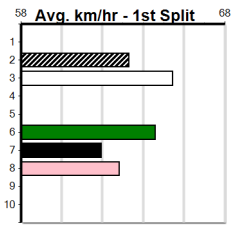

Warragul

G'DAY CHEF CATERERS

Distance: 400m, Race Type: Maiden, Total Prizemoney: $2,535
1st: $1,680, 2nd: $520, 3rd: $260, 4th: $75

3

3:57PM

(VIC time)

BLACK REALITY (6) has been luckless in her two runs to date and she can make amends this time around. WARRIOR ETHAN (4) is a well bred type and he is likely to have trialled around this circuit. ROSE OPAL (1) must be respected.

Watchdog Tips: **6** **4** **1** **2** **Bet:** **Win 6**

Form	Box	Weight	Dist	Track	Date	Time	BON	Margin	1st/2nd (Time)	PIR	Checked	Comment	W/R	Split 1	S/P	Grade	
1	ROSE OPAL [M]											<i>Well bred, in capable hands, can threaten</i>					
BK	B				Oct-22		ASTON RUPEE					BESSIE'S DAISY					$6.00
Trainer: Billy Stockdale (Fulham) Owner(s): S Stockdale																	
<table border="1"> <thead> <tr><th colspan="8">Winning Boxes</th></tr> <tr><th>1</th><th>2</th><th>3</th><th>4</th><th>5</th><th>6</th><th>7</th><th>8</th></tr> </thead> <tbody> <tr><td>Prize</td><td></td><td></td><td></td><td></td><td></td><td></td><td>$0</td></tr> <tr><td>Best</td><td></td><td></td><td></td><td></td><td></td><td></td><td>FSH</td></tr> <tr><td>Starts</td><td></td><td></td><td></td><td></td><td></td><td></td><td>0-0-0-0</td></tr> <tr><td>Trk/Dst</td><td></td><td></td><td></td><td></td><td></td><td></td><td>0-0-0-0</td></tr> <tr><td>APM</td><td></td><td></td><td></td><td></td><td></td><td></td><td>$0</td></tr> </tbody> </table>																	
2	SMILEY SHOSHONE [M]											<i>No luck to date, can improve, must keep safe</i>					
BK	D				Mar-22		FERNANDO BLUEY					JACQUI SHOSHONE					$5.00
Trainer: David Crawford (Pearcedale) Owner(s): S Crawford																	
<table border="1"> <thead> <tr><th colspan="8">Winning Boxes</th></tr> <tr><th>1</th><th>2</th><th>3</th><th>4</th><th>5</th><th>6</th><th>7</th><th>8</th></tr> </thead> <tbody> <tr><td>Prize</td><td></td><td></td><td></td><td></td><td></td><td></td><td>$75.00</td></tr> <tr><td>Best</td><td></td><td></td><td></td><td></td><td></td><td></td><td>23.26</td></tr> <tr><td>Starts</td><td></td><td></td><td></td><td></td><td></td><td></td><td>2-0-0-0</td></tr> <tr><td>Trk/Dst</td><td></td><td></td><td></td><td></td><td></td><td></td><td>2-0-0-0</td></tr> <tr><td>APM</td><td></td><td></td><td></td><td></td><td></td><td></td><td>$75</td></tr> </tbody> </table>																	
3	TINY BIT SPOILT [M]											<i>Had a few chances, needs it easier, tested</i>					
BK	D				Jan-23		KOBLENZ					LITTLE BIT SLEEK					$16.00
Trainer: Garry Johnson (Chum Creek) Owner(s): G Sproad																	
<table border="1"> <thead> <tr><th colspan="8">Winning Boxes</th></tr> <tr><th>1</th><th>2</th><th>3</th><th>4</th><th>5</th><th>6</th><th>7</th><th>8</th></tr> </thead> <tbody> <tr><td>Prize</td><td></td><td></td><td></td><td></td><td></td><td></td><td>$580.00</td></tr> <tr><td>Best</td><td></td><td></td><td></td><td></td><td></td><td></td><td>24.04</td></tr> <tr><td>Starts</td><td></td><td></td><td></td><td></td><td></td><td></td><td>9-0-1-1</td></tr> <tr><td>Trk/Dst</td><td></td><td></td><td></td><td></td><td></td><td></td><td>1-0-0-0</td></tr> <tr><td>APM</td><td></td><td></td><td></td><td></td><td></td><td></td><td>$484</td></tr> </tbody> </table>																	
4	WARRIOR ETHAN [M]											<i>Well bred, would have trialled here, danger</i>					
BK	D				Jan-23		ASTON RUPEE					DIAMOND BANNER					$4.00
Trainer: Lindsay Fulford (Maffra) Owner(s): L Fulford																	
<table border="1"> <thead> <tr><th colspan="8">Winning Boxes</th></tr> <tr><th>1</th><th>2</th><th>3</th><th>4</th><th>5</th><th>6</th><th>7</th><th>8</th></tr> </thead> <tbody> <tr><td>Prize</td><td></td><td></td><td></td><td></td><td></td><td></td><td>$0</td></tr> <tr><td>Best</td><td></td><td></td><td></td><td></td><td></td><td></td><td>FSH</td></tr> <tr><td>Starts</td><td></td><td></td><td></td><td></td><td></td><td></td><td>0-0-0-0</td></tr> <tr><td>Trk/Dst</td><td></td><td></td><td></td><td></td><td></td><td></td><td>0-0-0-0</td></tr> <tr><td>APM</td><td></td><td></td><td></td><td></td><td></td><td></td><td>$0</td></tr> </tbody> </table>																	
5	*** VACANT BOX ***																
Trainer: Owner(s):																	
6	BLACK REALITY [M]											<i>No luck to date, empty draw helps, take stopping</i>					
BK	B				Jul-22		ASTON RUPEE					WHAT A SURPRISE					$3.40
Trainer: Michael Tharle (Devon Meadows) Owner(s): M Tharle																	
<table border="1"> <thead> <tr><th colspan="8">Winning Boxes</th></tr> <tr><th>1</th><th>2</th><th>3</th><th>4</th><th>5</th><th>6</th><th>7</th><th>8</th></tr> </thead> <tbody> <tr><td>Prize</td><td></td><td></td><td></td><td></td><td></td><td></td><td>$75.00</td></tr> <tr><td>Best</td><td></td><td></td><td></td><td></td><td></td><td></td><td>23.09</td></tr> <tr><td>Starts</td><td></td><td></td><td></td><td></td><td></td><td></td><td>2-0-0-0</td></tr> <tr><td>Trk/Dst</td><td></td><td></td><td></td><td></td><td></td><td></td><td>2-0-0-0</td></tr> <tr><td>APM</td><td></td><td></td><td></td><td></td><td></td><td></td><td>$75</td></tr> </tbody> </table>																	
7	GREY CHIEF [M]											<i>Caught the eye last time, can run a drum</i>					
BE	D				Nov-21		BAROOGA BRETT					BALKAN DOTTI					$8.00