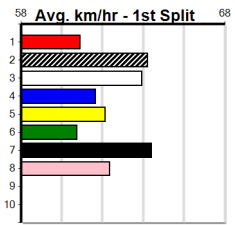

GREYHOUND ADOPTION PROGRAM

Distance: 400m, Race Type: Mixed 6/7, Total Prizemoney: \$2,925
1st: \$1,950, 2nd: \$600, 3rd: \$300, 4th: \$75

11

6:38PM

(VIC time)

HIGHWAY HOOLIGAN (3) has been impressive to date and he should make every post a winner.
HAMISH ROSE (6) is a powerful type and he can work into the mix mid race. ROOFTOP SHOUT (2)
is showing some promise.