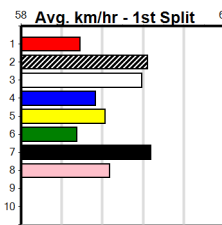

Trainer:
Owner(s):

GREYHOUND ADOPTION PROGRAM

Distance: 400m, Race Type: Mixed 6/7, Total Prizemoney: \$2,925
1st: \$1,950, 2nd: \$600, 3rd: \$300, 4th: \$75

11

6:38PM

(VIC time)

HIGHWAY HOOLIGAN (3) has been impressive to date and he should make every post a winner.
HAMISH ROSE (6) is a powerful type and he can work into the mix mid race. ROOFTOP SHOUT (2)
is showing some promise.