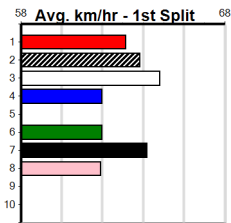

SHIMA SHINE AT STUD

Distance: 460m, Race Type: Mixed 6/7, Total Prizemoney: $2,925
1st: $1,950, 2nd: $600, 3rd: $300, 4th: $75

7

5:19PM

(VIC time)

SHORT STRAW TREV (6) scorched up the straight two runs back and he will be carving out time on the arm. PARABOLE RICO (4) continues to get better with every run and he will be on the pace throughout. REALITY BEST (7) is showing some promise

Watchdog Tips:

6

4

7

1

Bet:

Win 6