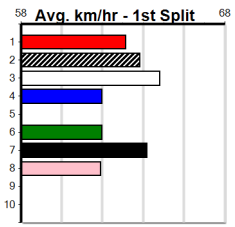

Warragul

SHIMA SHINE AT STUD

Distance: 460m, Race Type: Mixed 6/7, Total Prizemoney: $2,925
1st: $1,950, 2nd: $600, 3rd: $300, 4th: $75

7

5:19PM

(VIC time)

SHORT STRAW TREV (6) scorched up the straight two runs back and he will be carving out time on the arm. PARABOLE RICO (4) continues to get better with every run and he will be on the pace throughout. REALITY BEST (7) is showing some promise

Watchdog Tips:

6

4

7

1

Bet:

Win 6