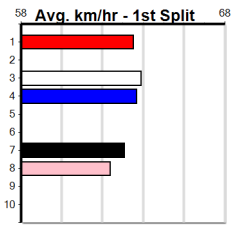

Warragul

VIATEK

Distance: 400m, Race Type: Maiden, Total Prizemoney: $2,535
1st: $1,680, 2nd: $520, 3rd: $260, 4th: $75

2
3:37PM
(VIC time)

JAIRON BALE (7) was impressive when placed here two runs back and he gets his chance to break through. FLAT CHAT (3) was far from disgraced in his debut run here and he can settle on the speed. DOONGALLA BOY (2) must be respected on debut

Watchdog Tips: **7** **3** **2** **6** **Bet:** **Win 7**