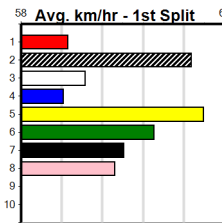

10

6:19PM

(VIC time)

SWEET CANNELLONI (2) was a strong 22.88 winner here two runs back and she looks very well graded in this event. UNINVITING (5) is better than her past few runs and she can settle near the speed. INDESTRUCT (7) can charge to the line.

Watchdog Tips:

2

5

7

3

Bet:

Win 2

Form Box Weight Dist Track Date Time BON Margin 1st/2nd (Time) PIR Checked Comment W/R Split 1 S/P Grade

1 CONVICT MODEL (NSW)[7] *Resuming, has some talent, place claims* **$8.00**

FBD D Nov-21 SUPERIOR PANAMA CHAMPION MODEL

Trainer: Robert Conway (Bunyip)

2nd (3)	35.8	460	WGL	R3	30-May-24	26.64	25.91	2.00L	NEVER AROUND (26.50)	M/322	.	.	.	6.66	$8.10	T3-7
8th (7)	35.5	460	WGL	R5	15-Jun-24	27.01	26.08	10.00L	WRONG MISSY (26.32)	M/788	.	.	.	6.93	$19.30	X67
7th (3)	35.3	350	TRA	R2	21-Jun-24	20.85	19.98	13.00L	PERCIVAL (19.98)	S/666	.	.	.	7.02	$14.60	X67
F (3)	35.4	400	WGL	R2	02-Jul-24	0.00	22.51	.	HERE HUGO (23.10)	M/8	.	SW	.	9.00	$146.90	X67H

Owner(s): R Conway

Winning Boxes

1	2	3	4	5	6	7	8
1							
Prize							
Best							
Starts							
Trk/Dst							
APM							

2 SWEET CANNELLONI [7] *Impressive win two runs back, hard to hold out* **$2.40**

BK B Feb-21 FERNANDO BALE NAUGHTY CAZZA

Trainer: Geoffrey Jolly (Pakenham)

5th (1)	24.3	515	SAP	R1	04-Aug-24	31.47	29.55	13.00L	TAKE A CARNATION (30.60)	Q/1365	.	.	.	5.22	$1.40	M
5th (6)	24.4	515	SAP	R2	19-Aug-24	30.28	29.31	12.00L	PAW EARNEST (29.45)	M/3456	.	.	.	5.16	$46.20	RW
1st (6)	24.2	400	WGL	R3	10-Sep-24	22.88	22.52	0.50L	RING A HOUDINI (22.90)	Q/12	.	SW	.	8.42	$9.30	M
2nd (5)	25.0	400	WGL	R10	20-Sep-24	23.10	22.68	5.00L	FLYING HELLCAT (22.77)	M/33	.	.	.	8.40	$12.80	X67

Owner(s): G Jolly

Winning Boxes

1	2	3	4	5	6	7	8
						1	
Prize							
Best							
Starts							
Trk/Dst							
APM							

3 HERE COMES SHAKA [7] *Hit or miss early, has good muster, keep safe* **$9.00**

RBD D Jul-22 FERAL FRANKY GAZER BALE

Trainer: Michael Bewley (Pentland Hills)

3rd (3)	33.3	390	WBL	R4	16-Sep-24	22.90	22.61	4.00L	IN THE MIX (22.63)	M/44	.	.	.	8.97	$3.80	7
4th (2)	33.4	410	HOR	R10	21-Sep-24	24.04	23.33	3.25L	PYRENEES CHATEAU (23.82)	M/66	.	.	.	10.98	$9.30	7
2nd (6)	33.6	425	BEN	R3	25-Sep-24	24.46	24.05	2.25L	SASSY SPICE (24.32)	M/643	.	.	.	6.76	$15.60	7
6th (1)	34.1	450	BAL	R6	30-Sep-24	26.44	25.48	14.00L	MY NAME'S EVELYN (25.49)	M/546	.	.	.	6.97	$6.80	T3-7

Owner(s): M Bewley

Winning Boxes

1	2	3	4	5	6	7	8
				1			
Prize							
Best							
Starts							
Trk/Dst							
APM							

4 CROWN ARYA [7] *Well beaten in her past two, prefer to watch* **$16.00**

BK B Sep-22 TIGGERLONG TONK QUEENIE JEAN

Trainer: Luke Harris (Devon Meadows)

6th (2)	29.0	435	SLE	R3	18-Sep-24	25.43	24.68	9.50L	SAND DUNES (24.78)	M/866	.	.	.	5.61	$18.70	T3-7
3rd (6)	28.6	390	BAL	R10	23-Sep-24	22.92	22.35	4.75L	DERNANCOURT (22.60)	M/47	.	.	.	8.80	$22.50	T3-7
7th (5)	28.1	450	WBL	R7	26-Sep-24	26.20	25.40	11.00L	PANAMA RHODE (25.46)	M/667	.	.	.	6.84	$95.40	X67
8th (8)	28.6	450	BAL	R6	30-Sep-24	26.74	25.48	18.00L	MY NAME'S EVELYN (25.49)	M/658	.	.	.	7.04	$11.90	T3-7

Owner(s): T Kennedy-harris

Winning Boxes

1	2	3	4	5	6	7	8
			1				
Prize							
Best							
Starts							
Trk/Dst							
APM