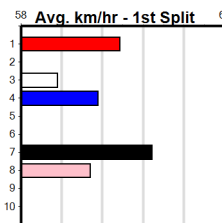

Warragul

PHOTO MAN AT STUD

Distance: 400m, Race Type: Maiden, Total Prizemoney: \$2,535
1st: \$1,680, 2nd: \$520, 3rd: \$260, 4th: \$75

9

5:57PM

(VIC time)

ROCHARD (6) is bred to have plenty of early speed and he would have been educated around this circuit. KIP STAVROS (7) has been placed in two of four here and he will get a nice cart across early. WARRIOR JACK (2) must be respected.