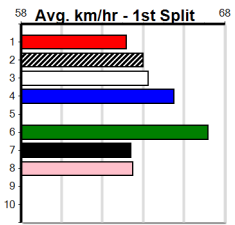

SPORTSBET MAKE IT A MULTI

Distance: 400m, Race Type: Grade 6, Total Prizemoney: $2,925
1st: $1,950, 2nd: $600, 3rd: $300, 4th: $75

Watchdog Tips: **7** **6** **2** **3** **Bet:** **Win 7**

1 GOT FLAIR (NSW)[6] *Good early burn, will get tired, place best*
BD D Nov-22 FERNANDO BALE **CHAMPION MODEL** **$6.50**

Trainer: Brian Alford (Yarram)

Pos	Box	Weight	Dist	Track	Date	Time	BON	Margin	1st/2nd (Time)	PIR	Checked	Comment	W/R	Split 1	S/P	Grade
5th	(5)	33.7	435	SLE	R3	25-Aug-24	25.42	24.66	9.50LTHORKILDSEN (24.77)	M/644	.	.	.	5.49	$15.20	6G
3rd	(3)	33.9	400	WGL	R3	29-Aug-24	23.25	23.00	2.50LASTON MAPLE (23.08)	M/43	.	.	.	8.42	$6.10	T3-6
3rd	(6)	34.2	435	SLE	R4	04-Sep-24	24.88	24.62	3.75LDR. LEONI (24.62)	S/633	.	.	.	5.43	$5.90	T3-6
2nd	(8)	34.1	400	WGL	R11	26-Sep-24	23.13	22.85	1.25LBON STAR (23.06)	S/43	.	.	.	8.56	$2.20	T3-RW

Owner(s): B Alford

Winning Boxes

1	2	3	4	5	6	7	8
1					1		
Prize					$5,235.00		
Best					23.03		
Starts					15-2-4-6		
Trk/Dst					5-1-1-2		
APM					$3500		

2 JUST LIKE AUDREY [6] *Never headed three runs back, can threaten*
BK B May-22 BERNARDO **MT. VIEW AUDREY** **$4.80**

Trainer: Paul Spiteri (Maffra)

Pos	Box	Weight	Dist	Track	Date	Time	BON	Margin	1st/2nd (Time)	PIR	Checked	Comment	W/R	Split 1	S/P	Grade
5th	(3)	27.6	400	WGL	R9	09-Aug-24	23.26	22.22	7.50LPROMISES TO BE (22.75)	S/65	.	.	.	8.59	$11.60	7
1st	(4)	27.4	400	WGL	R2	12-Sep-24	22.87	22.86	7.00LSAND DUNES (23.33)	M/11	.	SW	.	8.39	$15.50	T3-7
3rd	(4)	28.1	400	WGL	R10	19-Sep-24	22.96	22.83	2.00LGALLOPING JESSIE (22.83)	M/22	.	.	.	8.39	$3.00	6G
7th	(4)	28.8	435	SLE	R11	25-Sep-24	26.21	24.88	19.00LCOLLINDA EXPRESS (24.88)	S/666	.	.	.	5.47	$5.30	6G

Owner(s): P Spiteri

Winning Boxes

1	2	3	4	5	6	7	8
			1		1		
Prize					$3,735.00		
Best					22.87		
Starts					17-2-3-2		
Trk/Dst					6-1-0-2		
APM					$2236		

3 HAMMER [6] *Still learning, has good muster, keep safe*
BE D Jul-22 EQUALIZER **PODIUM** **$6.00**

Trainer: Kate Gorman (Tanjil South)

Pos	Box	Weight	Dist	Track	Date	Time	BON	Margin	1st/2nd (Time)	PIR	Checked	Comment	W/R	Split 1	S/P	Grade
1st	(3)	30.3	390	SHP	R9	05-Sep-24	22.32	22.17	0.50LBONE SHAKER (22.34)	M/11	.	SW	.	8.47	$7.20	T3-7
6th	(1)	30.6	400	WGL	R3	13-Sep-24	23.20	22.67	5.50FLYING HELLCAT (22.83)	Q/22	.	.	.	8.43	$7.50	X67
2nd	(2)	30.6	400	WGL	R10	19-Sep-24	22.92	22.83	1.5LGALLOPING JESSIE (22.83)	M/33	.	.	.	8.41	$2.40	6G
5th	(3)	31.1	400	WGL	R9	27-Sep-24	23.81	22.64	15.00LPAW YONDER (22.79)	M/55	.	.	.	8.74	$12.10	RW

Owner(s): SEE THE DREAM (SYN), S Buccilli, B Buccilli

Winning Boxes

1	2	3	4	5	6	7	8
			1			1	
Prize					$4,025.00		
Best					22.92		
Starts					9-2-1-0		
Trk/Dst					4-0-1-0		
APM					$3674