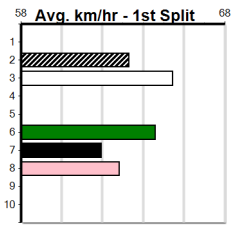

Warragul

G'DAY CHEF CATERERS

Distance: 400m, Race Type: Maiden, Total Prizemoney: $2,535
1st: $1,680, 2nd: $520, 3rd: $260, 4th: $75

3

3:57PM

(VIC time)

BLACK REALITY (6) has been luckless in her two runs to date and she can make amends this time around. WARRIOR ETHAN (4) is a well bred type and he is likely to have trialled around this circuit. ROSE OPAL (1) must be respected.

Watchdog Tips:

6

4

1

2

Bet:

Win 6

Form Box Weight Dist Track Date Time BON Margin 1st/2nd (Time) PIR Checked Comment W/R Split 1 S/P Grade

1 ROSE OPAL [M] *Well bred, in capable hands, can threaten*
BK B Oct-22 ASTON RUPEE BESSIE'S DAISY **$6.00**

Trainer: Billy Stockdale (Fulham)
Owner(s): S Stockdale

Winning Boxes

1	2	3	4	5	6	7	8
Prize							
Best							
Starts							
Trk/Dst							
APM							

2 SMILEY SHOSHONE [M] *No luck to date, can improve, must keep safe*
BK D Mar-22 FERNANDO BLUEY JACQUI SHOSHONE **$5.00**

Trainer: David Crawford (Pearcedale)
Owner(s): S Crawford

Winning Boxes

1	2	3	4	5	6	7	8
Prize							
Best							
Starts							
Trk/Dst							
APM							

3 TINY BIT SPOILT [M] *Had a few chances, needs it easier, tested*
BK D Jan-23 KOBLENZ LITTLE BIT SLEEK **$16.00**

Trainer: Garry Johnson (Chum Creek)
Owner(s): G Sprodd

Winning Boxes

1	2	3	4	5	6	7	8
Prize							
Best							
Starts							
Trk/Dst							
APM							

4 WARRIOR ETHAN [M] *Well bred, would have trialled here, danger*
BK D Jan-23 ASTON RUPEE DIAMOND BANNER **$4.00**

Trainer: Lindsay Fulford (Maffra)
Owner(s): L Fulford

Winning Boxes

1	2	3	4	5	6	7	8
Prize							
Best							
Starts							
Trk/Dst							
APM							

5 *** VACANT BOX ***

Trainer:
Owner(s):

Winning Boxes

1	2	3	4	5	6	7	8
Prize							
Best							
Starts							
Trk/Dst							
APM							

6 BLACK REALITY [M] *No luck to date, empty draw helps, take stopping*
BK B Jul-22 ASTON RUPEE WHAT A SURPRISE **$3.40**

Trainer: Michael Tharle (Devon Meadows)
Owner(s): M Tharle

Winning Boxes

1	2	3	4	5	6	7	8
Prize							
Best							
Starts							
Trk/Dst							
APM							

7 GREY CHIEF [M] *Caught the eye last time, can run a drum*
BE D Nov-21 BAROOGA BRETT BALKAN DOTTI **$8.00**

Trainer: Mario Cortese (Devon Meadows)
Owner(s): B Garrick

Winning Boxes

1	2	3	4	5	6	7	8
Prize							
Best							
Starts							
Trk/Dst							
APM							

8 WESTERN EMPIRE [M] *Failed to fire on debut, wide the trip, tough ask*
RF D Feb-23 ASTON FASTNET PRETTY MUCH **$12.00**

Trainer: Kelvin Iles (Longwarry)
Owner(s): K Iles

Winning Boxes

1	2	3	4	5	6	7	8
Prize							
Best							
Starts							
Trk/Dst							
APM							

9 *** NO RESERVE ***

Trainer:
Owner(s):

Winning Boxes

1	2	3	4	5	6	7	8
Prize							
Best							
Starts							
Trk/Dst							
APM							

10 *** NO RESERVE ***

Trainer:
Owner(s):

Winning Boxes

1	2	3	4	5	6	7	8
Prize							
Best							
Starts							
Trk/Dst							
APM