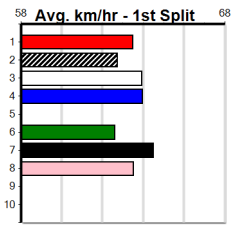

Warragul

PAUA OF BUDDY AT STUD

Distance: 460m, Race Type: Grade 6, Total Prizemoney: $2,925
1st: $1,950, 2nd: $600, 3rd: $300, 4th: $75

8

5:42PM

(VIC time)

GOLD MAREE (1) returned to racing with a smart 25.99 win here and she will be much better for the run. CAPRICORN ONE (3) has a good record here to date and he will pressure the red from the outset. BANDIT BARBIE (8) shows promise

Watchdog Tips:

1

3

8

7

Bet:

Win 1