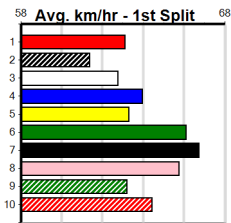

SENNACHIE AT STUD

Distance: 400m, Race Type: Grade 5 T3, Total Prizemoney: \$2,925
1st: \$1,950, 2nd: \$600, 3rd: \$300, 4th: \$75

6

4:57PM

(VIC time)

WANDANA LAD (8) likes to stay wide in his races and he can light them up in the middle stages.
INTER CYBORG (6) is better than his past two runs and he will be in the firing line throughout.
OPRAH BALE (3) just need luck early on.