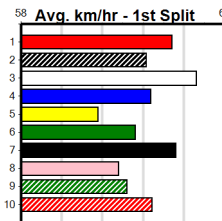

BARN BAR FUNCTION ROOM

Distance: 400m, Race Type: Grade 5 T3, Total Prizemoney: $2,925
1st: $1,950, 2nd: $600, 3rd: $300, 4th: $75

5

4:37PM
(VIC time)

NOLAN BALE (6) has been placed in two of his past three and he can cross through the first bend.
PAW MARVEL (5) owns a solid 23.01 PB here and he can settle near the speed. NIKITA BALE (8) is nearing another win.

Watchdog Tips: **6** **5** **8** **3** **Bet:** **Win 6**