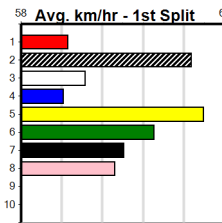

MC GRAFIX & SIGNS

Distance: 400m, Race Type: Grade 7, Total Prizemoney: $2,925
1st: $1,950, 2nd: $600, 3rd: $300, 4th: $75

10

6:19PM

(VIC time)

SWEET CANNELLONI (2) was a strong 22.88 winner here two runs back and she looks very well graded in this event. UNINVITING (5) is better than her past few runs and she can settle near the speed. INDESTRUCT (7) can charge to the line.

Watchdog Tips:

2

5

7

3

Bet:

Win 2