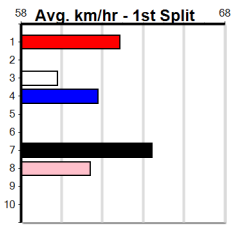

Warragul

9

5:57PM

(VIC time)

PHOTO MAN AT STUD

Distance: 400m, Race Type: Maiden, Total Prizemoney: \$2,535
1st: \$1,680, 2nd: \$520, 3rd: \$260, 4th: \$75

Watchdog Tips: **6** **7** **2** **4** **Bet:** **Box Quinella 2,6,7 (\$10 for 333.33%)**