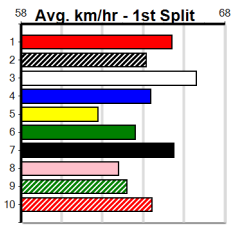

BARN BAR FUNCTION ROOM

Distance: 400m, Race Type: Grade 5 T3, Total Prizemoney: $2,925
1st: $1,950, 2nd: $600, 3rd: $300, 4th: $75

5

4:37PM

(VIC time)

NOLAN BALE (6) has been placed in two of his past three and he can cross through the first bend.
PAW MARVEL (5) owns a solid 23.01 PB here and he can settle near the speed. NIKITA BALE (8) is
nearing another win.

Watchdog Tips:

6

5

8

3

Bet:

Win 6