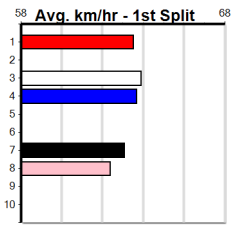

Warragul

VIATEK

Distance: 400m, Race Type: Maiden, Total Prizemoney: $2,535
1st: $1,680, 2nd: $520, 3rd: $260, 4th: $75

2

3:37PM

(VIC time)

JAIRON BALE (7) was impressive when placed here two runs back and he gets his chance to break through. FLAT CHAT (3) was far from disgraced in his debut run here and he can settle on the speed. DOONGALLA BOY (2) must be respected on debut

Watchdog Tips:

7

3

2

6

Bet:

Win 7

Form Box Weight Dist Track Date Time BON Margin 1st/2nd (Time) PIR Checked Comment W/R Split 1 S/P Grade

1 BUFFALO COWBOY [M] *Steady on debut, needs more time, tested*
BK D Feb-23 ASTON FASTNET PRETTY MUCH **$12.00**
Trainer: Nicole Lund (Longwarry)
Owner(s): K Iles

Winning Boxes							
1	2	3	4	5	6	7	8
Prize							
Best							
Starts							
Trk/Dst							
APM							

2 DOONGALLA BOY [M] *Well bred, would have trialled here, threat*
BK D Oct-22 AUSSIE INFRARED SODA GIRL **$4.60**
Trainer: Michael Tharle (Devon Meadows)
Owner(s): SODA LODGE (SYN), A Onley, D Mizzi, P Onley

Winning Boxes							
1	2	3	4	5	6	7	8
Prize							
Best							
Starts							
Trk/Dst							
APM							

3 FLAT CHAT [M] *Handy effort on debut, early speed, danger*
BD D Feb-23 BLACK MAGIC OPAL IMMERSION **$4.00**
Trainer: Kate Gorman (Tanjil South)
Owner(s): SEE THE DREAM (SYN), S Buccilli, B Buccilli

Winning Boxes							
1	2	3	4	5	6	7	8
Prize							
Best							
Starts							
Trk/Dst							
APM							

4 CRYPTO WARRIOR [M] *Steady to date, gets back early on, tough ask*
BK B Sep-22 ASTON RUPEE PRINCESS LACE **$12.00**
Trainer: Brendan De rozario (Cranbourne East)
Owner(s): Crypto Syndicate (SYN), B De rozario, M Brigham

Winning Boxes							
1	2	3	4	5	6	7	8
Prize							
Best							
Starts							
Trk/Dst							
APM							

5 *** VACANT BOX ***
Trainer:
Owner(s):

Winning Boxes							
1	2	3	4	5	6	7	8
Prize							
Best							
Starts							
Trk/Dst							
APM							

6 MAGIC OUTLAW [M] *Well bred, empty draw helps, keep safe*
F B Feb-22 CATCH THE THIEF SUPREME OUTLAW **$9.00**
Trainer: Phillip Pollutro (Morwell)
Owner(s): P Pollutro

Winning Boxes							
1	2	3	4	5	6	7	8
Prize							
Best							
Starts							
Trk/Dst							
APM							

7 JAIRON BALE [M] Biks *Impressive effort two runs back, go close*
RBD D Mar-22 FERNANDO BALE IDRIA BALE **$3.00**
Trainer: Lui Forte (Moe)
Owner(s): J Forte

Winning Boxes							
1	2	3	4	5	6	7	8
Prize							
Best							
Starts							
Trk/Dst							
APM							

8 BIG BRUCE (NSW)[M] *Well beaten when placed on debut, place best*
BK D Mar-22 SHIMA SHINE MIDNIGHT CARMEN **$12.00**
Trainer: Constance Mcmillan (Drouin)
Owner(s): J O'keefe

Winning Boxes							
1	2	3	4	5	6	7	8
Prize							
Best							
Starts							
Trk/Dst							
APM							

9 *** NO RESERVE ***
Trainer:
Owner(s):

Winning Boxes							
1	2	3	4	5	6	7	8
Prize							
Best							
Starts							
Trk/Dst							
APM							

10 *** NO RESERVE ***
Trainer:
Owner(s):

Winning Boxes							
1	2	3	4	5	6	7	8
Prize							
Best							
Starts							
Trk/Dst							
APM