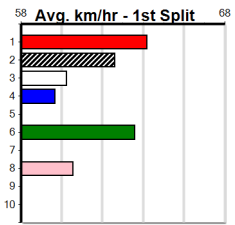

SPORTSBET GREEN TICKS

Distance: 400m, Race Type: Maiden, Total Prizemoney: $2,535
1st: $1,680, 2nd: $520, 3rd: $260, 4th: $75

1

3:09PM
(VIC time)

ROCK ON HARRY (1) was well supported when placed on debut here and he will be better for the run. ASTON OUTLAY (7) has been impressive up the straight to date and she just needs a little room early on. BOIL THE BILLY (2) has claims

Watchdog Tips: **1** **7** **2** **6** **Bet:** **Win 1**