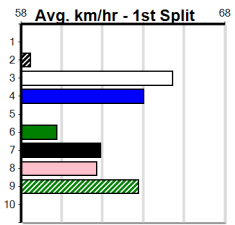

10 * NO RESERVE *****

Trainer:
 Owner(s):

1	2	3	4	5	6	7	8
Prize							
Best							
Starts							
Trk/Dst							
APM							

Warragul

OAKS SUPER BOX

Distance: 460m, Race Type: Maiden, Total Prizemoney: \$2,535
1st: \$1,680, 2nd: \$520, 3rd: \$260, 4th: \$75