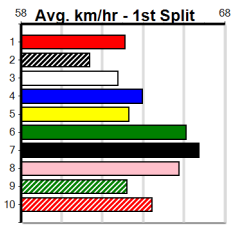

SENNACHIE AT STUD

Distance: 400m, Race Type: Grade 5 T3, Total Prizemoney: $2,925
1st: $1,950, 2nd: $600, 3rd: $300, 4th: $75

6

4:57PM
(VIC time)

WANDANA LAD (8) likes to stay wide in his races and he can light them up in the middle stages.
INTER CYBORG (6) is better than his past two runs and he will be in the firing line throughout.
OPRAH BALE (3) just need luck early on.

Watchdog Tips: **8** **6** **3** **1** Bet: **Win 8**