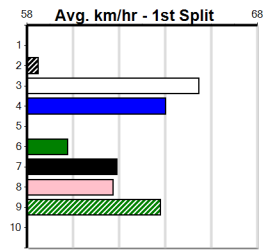

OAKS SUPER BOX

Distance: 460m, Race Type: Maiden, Total Prizemoney: $2,535
1st: $1,680, 2nd: $520, 3rd: $260, 4th: $75

The royally bred ASTON PRIZE (5) is a member of a powerful kennel and he is sure to have plenty of support. SLAY QUEEN MOLLY (3) has been placed in three of her past four and she will be on the pace throughout. RICOLINA PEARL (4) has solid claims

Watchdog Tips: **5** **3** **4** **1** **Bet:** Box Quinella 3,4,5 ($10 for 333.33%)

Form Box	Wgt	Dist	Track	Date	Time	BON	Margin	1st/2nd (Time)	PIR	Checked	Comment	WR	Split 1	S/P	Grade
1	IRON BLOOD [M] Well bred, drawn to get the breaks, keep safe $7.00														
	BE Dog Mar-23 Sire: BEAST UNLEASHED Dam: GRAND NEO														
	Owner(s): Eye Candy (SYN), C Wilk, K Gorman Trainer: Christian Wilk (Tanjil South)														
	Winning Distances: < 300m (0) 300 - 399m (0) 400 - 499m (0) 500 - 599m (0) 600 - 699m (0) > 700m (0)														
	Winning Weights:														
	Box History														
	Last 3 wins NOT included above														
	Prize Best Starts Trk/Dts APM														
	Box History														
	Prize Best Starts Trk/Dts APM														
2	IGNATIUS ROSE [M] Well beaten on debut, needs more time, tested $21.00														
	BD Dog Dec-22 Sire: WHISKEY RIOT Dam: SUZIE ROSE														
	Owner(s): S Chignell Trainer: Sharon-lee Chignell (Rosedale)														
	Winning Distances: < 300m (0) 300 - 399m (0) 400 - 499m (0) 500 - 599m (0) 600 - 699m (0) > 700m (0)														
	Winning Weights:														
	Box History														
	Last 3 wins NOT included above														
	Prize Best Starts Trk/Dts APM														
	Box History														
	Prize Best Starts Trk/Dts APM														
3	SLAY QUEEN MOLLY [M] Placed in three of her past four, main danger $6.50														
	BK Bitch Nov-22 Sire: SHIMA SHINE Dam: MISS MALFUNCTION														
	Owner(s): G Masterson Trainer: Susan Richards (Devon Meadows)														
	Winning Distances: < 300m (0) 300 - 399m (0) 400 - 499m (0) 500 - 599m (0) 600 - 699m (0) > 700m (0)														
	Winning Weights:														
	Box History														
	Last 3 wins NOT included above														
	Prize Best Starts Trk/Dts APM														
	Box History														
	Prize Best Starts Trk/Dts APM														
4	RICOLINA PEARL [M] Better for the run on debut, can threaten $8.00														
	BK Bitch Dec-22 Sire: BELLA INFRARED Dam: BELLA RICO														
	Owner(s): K Juracic Trainer: Luckie Karabitsakos (Pearcedale)														
	Winning Distances: < 300m (0) 300 - 399m (0) 400 - 499m (0) 500 - 599m (0) 600 - 699m (0) > 700m (0)														
	Winning Weights:														
	Box History														
	Last 3 wins NOT included above														
	Prize Best Starts Trk/Dts APM														
	Box History														
	Prize Best Starts Trk/Dts APM														
5	ASTON PRIZE [M] Well bred, in good hands, expected to fire $3.60														
	BK Dog Jan-23 Sire: FERNANDO BALE Dam: ASTON REWARD														
	Owner(s): R Borda Trainer: Mario Briganti (Pearcedale)														
	Winning Distances: < 300m (0) 300 - 399m (0) 400 - 499m (0) 500 - 599m (0) 600 - 699m (0) > 700m (0)														
	Winning Weights:														
	Box History														
	Last 3 wins NOT included above														
	Prize Best Starts Trk/Dts APM														
	Box History														
	Prize Best Starts Trk/Dts APM