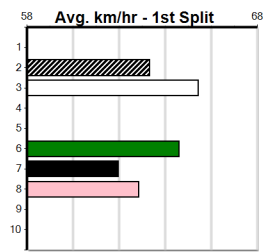

G'DAY CHEF CATERERS

Distance: 400m, Race Type: Maiden, Total Prizemoney: $2,535
1st: $1,680, 2nd: $520, 3rd: $260, 4th: $75

BLACK REALITY (6) has been luckless in her two runs to date and she can make amends this time around. WARRIOR ETHAN (4) is a well bred type and he is likely to have trialled around this circuit. ROSE OPAL (1) must be respected.

Watchdog Tips: **6** **4** **1** **2** **Bet:** **Win 6**

Form Box	Wgt	Dist	Track	Date	Time	BON	Margin	1st/2nd (Time)	PIR	Checked	Comment	W/R	Split 1	S/P	Grade		
1	ROSE OPAL [M] $6.00																
	Well bred, in capable hands, can threaten																
	BK Bitch Oct-22 Sire: ASTON RUPEE Dam: BESSIE'S DAISY Trainer: Billy Stockdale (Fulham)																
	Owner(s): S Stockdale																
	Winning Distances: < 300m (0) 300 - 399m (0) 400 - 499m (0) 500 - 599m (0) 600 - 699m (0) > 700m (0)																
	Winning Weights:																
	<table border="1"> <thead> <tr><th>Bx</th><th>1st</th><th>2nd</th><th>3rd</th><th>4th</th><th>5th</th><th>6th</th><th>7th</th><th>8th</th></tr> </thead> <tbody> <tr><td>1</td><td></td><td></td><td></td><td></td><td></td><td></td><td></td><td></td></tr> <tr><td>2</td><td></td><td></td><td></td><td></td><td></td><td></td><td></td><td></td></tr> <tr><td>3</td><td></td><td></td><td></td><td></td><td></td><td></td><td></td><td></td></tr> <tr><td>4</td><td></td><td></td><td></td><td></td><td></td><td></td><td></td><td></td></tr> <tr><td>5</td><td></td><td></td><td></td><td></td><td></td><td></td><td></td><td></td></tr> <tr><td>6</td><td></td><td></td><td></td><td></td><td></td><td></td><td></td><td></td></tr> <tr><td>7</td><td></td><td></td><td></td><td></td><td></td><td></td><td></td><td></td></tr> <tr><td>8</td><td></td><td></td><td></td><td></td><td></td><td></td><td></td><td></td></tr> </tbody> </table>																
	Last 3 wins NOT included above																
	<table border="1"> <tr><td>Prize Best</td><td></td><td></td><td></td><td></td><td></td><td></td><td></td><td>$0</td></tr> <tr><td>Starts</td><td></td><td></td><td></td><td></td><td></td><td></td><td></td><td>0-0-0-0</td></tr> <tr><td>Trk/Dts</td><td></td><td></td><td></td><td></td><td></td><td></td><td></td><td>0-0-0-0</td></tr> <tr><td>APM</td><td></td><td></td><td></td><td></td><td></td><td></td><td></td><td>0</td></tr> </table>																
	2	SMILEY SHOSHONE [M] $5.00															
No luck to date, can improve, must keep safe																	
BK Dog Mar-22 Sire: FERNANDO BLUEY Dam: JACQUI SHOSHONE Trainer: David Crawford (Pearcedale)																	
Owner(s): S Crawford																	
Winning Distances: < 300m (0) 300 - 399m (0) 400 - 499m (0) 500 - 599m (0) 600 - 699m (0) > 700m (0)																	
Winning Weights:																	
<table border="1"> <thead> <tr><th>Bx</th><th>1st</th><th>2nd</th><th>3rd</th><th>4th</th><th>5th</th><th>6th</th><th>7th</th><th>8th</th></tr> </thead> <tbody> <tr><td>1</td><td></td><td></td><td></td><td></td><td></td><td></td><td></td><td></td></tr> <tr><td>2</td><td></td><td></td><td></td><td></td><td></td><td></td><td></td><td></td></tr> <tr><td>3</td><td></td><td></td><td></td><td></td><td></td><td></td><td></td><td></td></tr> <tr><td>4</td><td></td><td></td><td></td><td></td><td></td><td></td><td></td><td></td></tr> <tr><td>5</td><td></td><td></td><td></td><td></td><td></td><td></td><td></td><td></td></tr> <tr><td>6</td><td></td><td></td><td></td><td></td><td></td><td></td><td></td><td></td></tr> <tr><td>7</td><td></td><td></td><td></td><td></td><td></td><td></td><td></td><td></td></tr> <tr><td>8</td><td></td><td></td><td></td><td></td><td></td><td></td><td></td><td></td></tr> </tbody> </table>																	
Last 3 wins NOT included above																	
<table border="1"> <tr><td>Prize Best</td><td></td><td></td><td></td><td></td><td></td><td></td><td></td><td>$75.00</td></tr> <tr><td>Starts</td><td></td><td></td><td></td><td></td><td></td><td></td><td></td><td>23.26(8)-27/9/24</td></tr> <tr><td>Trk/Dts</td><td></td><td></td><td></td><td></td><td></td><td></td><td></td><td>2-0-0-0</td></tr> <tr><td>APM</td><td></td><td></td><td></td><td></td><td></td><td></td><td></td><td>75</td></tr> </table>																	
3		TINY BIT SPOILT [M] $16.00															
	Had a few chances, needs it easier, tested																
	BK Dog Jan-23 Sire: KOBLENZ Dam: LITTLE BIT SLEEK Trainer: Garry Johnson (Chum Creek)																
	Owner(s): G Sprod																
	Winning Distances: < 300m (0) 300 - 399m (0) 400 - 499m (0) 500 - 599m (0) 600 - 699m (0) > 700m (0)																
	Winning Weights: