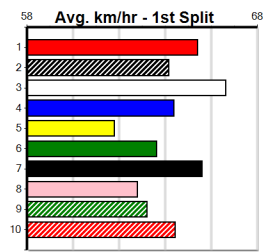

BARN BAR FUNCTION ROOM

Distance: 400m, Race Type: Grade 5 T3, Total Prizemoney: $2,925
1st: $1,950, 2nd: $600, 3rd: $300, 4th: $75

NOLAN BALE (6) has been placed in two of his past three and he can cross through the first bend. PAW MARVEL (5) owns a solid 23.01 PB here and he can settle near the speed. NIKITA BALE (8) is nearing another win.

Watchdog Tips: 6 5 8 3 Bet: Win 6

HOWE PIE (WA)[5] Down on confidence, gets buried back, tested $16.00
BK Dog Sep-20 Sire: AUSSIE INFRARED Dam: BUBBA'S SILVIA
Trainer: Dean Millier (Pakenham)
Winning Distances: < 300m (0) 300 - 399m (5) 400 - 499m (4) 500 - 599m (2) 600 - 699m (0) > 700m (0)
Winning Weights: 29.6(1) 30.6(3) 30.7(2) 31.3(2) 31.9(1) 32.0(1) 32.3(1)
2nd (5) 33.0 350 HVL R8 23-Aug-24 19.72 19.28 0.75L WANDANA LAD (19.68) Q/3 . . . 6.65 $3.10 T3-5
3rd (3) 32.7 435 SLE R7 28-Aug-24 25.23 24.42 7.00L IRON TYSON (24.77) M/745 . . . 5.50 $6.40 5
2nd (3) 32.9 435 SLE R11 04-Sep-24 25.05 24.62 1.25L SNOWY ALFORD (24.97) M/333 . . . 5.45 $3.40 T3-5
4th (8) 32.7 350 HVL R8 06-Sep-24 19.51 19.01 6.00L BALLAN BRUMBY (19.11) M/4 . . . 6.62 $33.90 T3-5
5th (7) 32.5 515 SAN R12 12-Sep-24 30.29 29.20 7.00L JENNA (29.81) M/5776 . . . 5.34 $38.10 5
6th (4) 32.6 350 HVL R6 19-Sep-24 19.70 19.49 3.00L GENERAL WINSTON (19.49) M/5 . . . 6.67 $28.10 T3-5
6th (6) 32.0 515 SAP R9 23-Sep-24 30.39 29.16 11.00 HIS SPECIAL (29.63) M/5776 . . . 5.28 $38.70 5NP
8th (7) 32.2 515 SAP R12 30-Sep-24 30.84 29.15 14.00 GRACELAND BOY (29.88) S/7888 . . . 5.33 5NP
Last 3 wins NOT included above
1st (2) 32.0 510 SLE R7 24-Sep-23 29.19 28.91 3.5L SHINE ON LILLY (29.43) M/111 . . . 9.30 $5.80 5
1st (4) 31.3 450 TRA R8 22-Apr-24 25.33 25.33 1.00L CATCH THE OUTLAW (25.38) M/344 . . . SW 6.76 $3.80 T3-5
1st (2) 32.3 300 HVL R4 05-Aug-24 17.17 16.92 0.25L SAPPHIRE SPEED (17.18) M/3 . . . 6.80 $5.90 T3-5
Box History
Bx 1st 2nd 3rd 4th 5th 6th 7th 8th
1 1 4 2 3
2 3 1 1 3 2
3 3 2 2 3 3 3
4 2 2 2 1 4
5 4 1 1 4 2 2 3
6 3 1 1 2
7 1 1 3 4 2 2
8 4 2 1 2 2 1 2 1
Prize Best $27000.00
Starts 23.13(7)-31/1/23
Trk/Dts 100-11-16-13
APM 1-0-0-0 3474