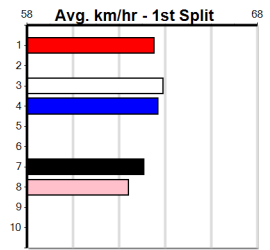

VIATEK

Distance: 400m, Race Type: Maiden, Total Prizemoney: $2,535
1st: $1,680, 2nd: $520, 3rd: $260, 4th: $75

JAIRON BALE (7) was impressive when placed here two runs back and he gets his chance to break through. FLAT CHAT (3) was far from disgraced in his debut run here and he can settle on the speed. DOONGALLA BOY (2) must be respected on debut

Watchdog Tips: 7 3 2 6 Bet: Win 7

Table with columns: Form Box, Wgt, Dist, Track, Date, Time, BON, Margin, 1st/2nd (Time), PIR, Checked, Comment, W/R, Split 1, S/P, Grade

Buffalo Cowboy [M] Steady on debut, needs more time, tested $12.00
BK Dog Feb-23 Sire: ASTON FASTNET Dam: PRETTY MUCH
Owner(s): K Iles
Trainer: Nicole Lund (Longwarry)
Winning Distances: < 300m (0) 300 - 399m (0) 400 - 499m (0) 500 - 599m (0) 600 - 699m (0) > 700m (0)
Winning Weights: 4th (8) 34.0 400 WGL R2 17-Sep-24 23.51 22.38 12.00 MAKE IT POP (22.72) M/33 SW 8.66 $15.00 M

Box History table for Buffalo Cowboy with columns Bx, 1st, 2nd, 3rd, 4th, 5th, 6th, 7th, 8th and summary statistics.

Doongalla Boy [M] Well bred, would have trialed here, threat $4.60
BK Dog Oct-22 Sire: AUSSIE INFRARED Dam: SODA GIRL
Owner(s): SODA LODGE (SYN), A Onley, D Mizzi, P Onley
Trainer: Michael Tharle (Devon Meadows)
Winning Distances: < 300m (0) 300 - 399m (0) 400 - 499m (0) 500 - 599m (0) 600 - 699m (0) > 700m (0)
Winning Weights:

Box History table for Doongalla Boy with columns Bx, 1st, 2nd, 3rd, 4th, 5th, 6th, 7th, 8th and summary statistics.

Flat Chat [M] Handy effort on debut, early speed, danger $4.00
BD Dog Feb-23 Sire: BLACK MAGIC OPAL Dam: IMMERSION
Owner(s): SEE THE DREAM (SYN), S Buccilli, B Buccilli
Trainer: Kate Gorman (Tanjil South)
Winning Distances: < 300m (0) 300 - 399m (0) 400 - 499m (0) 500 - 599m (0) 600 - 699m (0) > 700m (0)
Winning Weights: 3rd (1) 32.2 400 WGL R2 27-Sep-24 23.25 22.64 3.5L KING LITTERBUG (23.01) M/23 8.63 $8.00 M

Box History table for Flat Chat with columns Bx, 1st, 2nd, 3rd, 4th, 5th, 6th, 7th, 8th and summary statistics.

Crypto Warrior [M] Steady to date, gets back early on, tough ask $12.00
BK Bitch Sep-22 Sire: ASTON RUPEE Dam: PRINCESS LACE
Owner(s): Crypto Syndicate (SYN), B De rozario, M Brigham
Trainer: Brendan De rozario (Cranbourne)
Winning Distances: < 300m (0) 300 - 399m (0) 400 - 499m (0) 500 - 599m (0) 600 - 699m (0) > 700m (0)
Winning Weights: 7th (2) 28.2 400 GEL R1 23-Aug-24 23.82 22.56 13.00 ARKA SOLAR (22.96) M/45 8.64 $33.20 M
7th (6) 28.4 400 WGL R1 30-Aug-24 23.52 22.57 13.00 AGENT SUSIE (22.63) S/67 8.54 $89.20 M
3rd (5) 28.4 390 SHP R2 12-Sep-24 23.19 22.24 14.00 REAR VISION (22.24) M/44 8.75 $3.80 M
5th (5) 28.5 400 WGL R1 19-Sep-24 23.89 22.83 16.00 REALITY BEST (22.83) S/76 8.65 $20.70 M
5th (5) 28.5 400 WGL R2 26-Sep-24 23.72 22.85 11.00 KILMANY WARRIOR (22.95) M/67 8.89 $26.30 T3-M

Box History table for Crypto Warrior with columns Bx, 1st, 2nd, 3rd, 4th, 5th, 6th, 7th, 8th and summary statistics.

*** VACANT BOX ***
Sire: Dam:
Owner(s):
Trainer:
Winning Distances: < 300m (0) 300 - 399m (0) 400 - 499m (0) 500 - 599m (0) 600 - 699m (0) > 700m (0)
Winning Weights:
Box History