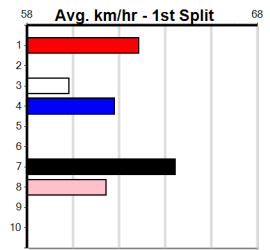

PHOTO MAN AT STUD

Distance: 400m, Race Type: Maiden, Total Prizemoney: $2,535
1st: $1,680, 2nd: $520, 3rd: $260, 4th: $75

ROCHARD (6) is bred to have plenty of early speed and he would have been educated around this circuit. KIP STAVROS (7) has been placed in two of four here and he will get a nice cart across early. WARRIOR JACK (2) must be respected.

Watchdog Tips: 6 7 2 4 Bet: Box Quinella 2,6,7 ($10 for 333.33%)

HUNTING GIRL [M] Had a few chances, draw helps, can run a drum $7.50
Owner(s): N Barnett
Winning Distances: < 300m (0) 300 - 399m (0) 400 - 499m (0) 500 - 599m (0) 600 - 699m (0) > 700m (0)
Winning Weights:
3rd (3) 30.5 400 WGL R2 14-May-24 23.31 22.61 0.50L PEN TO PAPER (23.28) M/23 8.50 $16.60 M
6th (1) 30.6 400 WGL R2 18-May-24 23.57 22.82 10.00 TOUGH TAZ (22.88) S/66 8.75 $5.10 M
6th (5) 29.7 400 WGL R2 20-Jun-24 23.54 22.89 7.50L MARS BALE (23.02) M/37 8.64 $5.10 T3-M
6th (4) 30.5 400 WGL R1 15-Aug-24 23.42 22.75 7.00L SPARTAN MISSILE (22.95) M/77 8.78 $17.60 T3-M
7th (4) 30.8 400 WGL R2 22-Aug-24 23.73 22.55 17.00 ITHACAN GODDESS (22.55) S/77 8.74 $12.30 M
5th (4) 30.6 400 WGL R2 27-Aug-24 23.67 22.90 11.00 GRAB THE GOLD (22.93) S/66 8.77 $11.00 M
3rd (7) 30.7 400 WGL R1 10-Sep-24 23.56 22.52 9.50L COSMIC REWARD (22.91) S/44 8.76 $108.30 M
6th (6) 31.0 400 WGL R1 17-Sep-24 23.42 22.38 7.00L ARKA RAIN (22.95) M/56 8.80 $41.40 M
Last 3 wins NOT included above
Box History
Bx 1st 2nd 3rd 4th 5th 6th 7th 8th
1 1 1 1 1 1 1 1
2 1 1 1 1 1 1 1
3 1 1 1 1 1 1 1
4 1 1 1 1 1 1 1
5 1 1 1 1 1 1 1
6 1 1 1 1 1 1 1
7 1 1 1 1 1 1 1
8 1 1 1 1 1 1 1
Prize Best $1040.00
Starts 23.11(2)-30/4/24
Trk/Dts 11-0-0-4
APM 572

WARRIOR JACK [M] Well bred, would have trialed here, danger $4.00
Owner(s): L Fulford
Winning Distances: < 300m (0) 300 - 399m (0) 400 - 499m (0) 500 - 599m (0) 600 - 699m (0) > 700m (0)
Winning Weights:
Last 3 wins NOT included above
Box History
Bx 1st 2nd 3rd 4th 5th 6th 7th 8th
1 1 1 1 1 1 1 1
2 1 1 1 1 1 1 1
3 1 1 1 1 1 1 1
4 1 1 1 1 1 1 1
5 1 1 1 1 1 1 1
6 1 1 1 1 1 1 1
7 1 1 1 1 1 1 1
8 1 1 1 1 1 1 1
Prize Best $0
Starts FSH
Trk/Dts 0-0-0-0
APM 0

HURRICANE ELSIE [M] Yet to fire in all 17 runs, look to others $16.00
Owner(s): J Sultana
Winning Distances: < 300m (0) 300 - 399m (0) 400 - 499m (0) 500 - 599m (0) 600 - 699m (0) > 700m (0)
Winning Weights:
7th (1) 25.7 400 WGL R3 01-Aug-24 23.99 22.88 14.00 BALANCED (23.02) Q/88 9.04 $48.40 M
7th (4) 26.1 300 HVL R1 12-Aug-24 17.88 16.88 11.00 I'M FLYING (17.15) S/6 4.25 $20.20 M
7th (4) 26.3 350 HVL R9 19-Aug-24 20.65 19.15 13.00 MINA WINGS (19.77) M/8 6.99 $162.80 T3-M
8th (1) 26.4 435 SLE R1 28-Aug-24 26.21 24.42 20.00 COLLINDA EXPRESS (24.83) M/888 5.68 $35.10 M
8th (4) 26.1 435 SLE R2 04-Sep-24 25.79 24.62 14.00 BOMB MARVIN (24.83) M/788 5.50 $86.10 T3-M
6th (5) 26.2 435 SLE R2 11-Sep-24 25.85 24.22 20.00 RECKLESS (24.51) M/777 5.53 $27.40 M
8th (1) 26.0 435 SLE R1 18-Sep-24 25.86 24.68 14.00 SELECT RONAN (24.92) M/888 5.62 $35.80 T3-M
8th (1) 26.2 435 SLE R2 25-Sep-24 26.12 24.88 15.00 ALCARAZ (25.10) Q/388 5.47 $29.10 M
Last 3 wins NOT included above
Box History
Bx 1st 2nd 3rd 4th 5th 6th 7th 8th
1 1 1 1 1 1 1 1
2 1 1 1 1 1 1 1
3 1 1 1 1 1 1 1
4 1 1 1 1 1 1 1
5 1 1 1 1 1 1 1
6 1 1 1 1 1 1 1
7 1 1 1 1 1 1 1
8 1 1 1 1 1 1 1
Prize Best $0.00
Starts 23.91(3)-18/7/24
Trk/Dts 17-0-0-0
APM 4-0-0-0