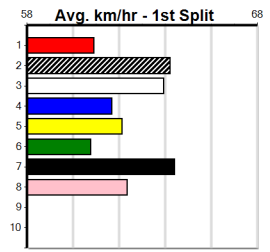

GREYHOUND ADOPTION PROGRAM

Distance: 400m, Race Type: Mixed 6/7, Total Prizemoney: $2,925
1st: $1,950, 2nd: $600, 3rd: $300, 4th: $75

HIGHWAY HOOLIGAN (3) has been impressive to date and he should make every post a winner.
HAMISH ROSE (6) is a powerful type and he can work into the mix mid race. ROOFTOP SHOUT (2) is showing some promise.

Watchdog Tips: 3 6 2 8 Bet: Win 3

LADY MONTANA [6] Biks Poor strike rate, may get buried back, tested $12.00
Owner(s): L Repici
Winning Distances: < 300m (0) 300 - 399m (1) 400 - 499m (1) 500 - 599m (0) 600 - 699m (0) > 700m (0)
Winning Weights: 25.6(1) 26.0(1)
4th (8) 26.5 400 WGL R9 09-Jul-24 23.57 22.52 5.50L OUR YOGI (23.20) S/75 9.08 $42.40 RW
7th (8) 26.6 510 SLE R3 17-Jul-24 30.01 28.91 9.50L MADALIA TIPPER (29.36) S/877 9.84 $44.40 RW
2nd (4) 26.0 595 SAP R4 22-Jul-24 35.31 34.51 1.00L CHARLI MARLEY (35.25) M/4332 . SW 9.60 $62.20 RW
ST (-) 24.8 400 WGL 05-Sep-24 24.27 15.00 Trial Not Cleared S/55 . ST
ST (-) 25 400 WGL 12-Sep-24 23.31 1.5L Trial Cleared S/44 . 1of4 . ST
5th (6) 25.4 400 WGL R9 19-Sep-24 23.64 22.83 7.50L MINA WINGS (23.13) M/77 8.72 $36.40 X67
5th (1) 26.2 510 SLE R9 25-Sep-24 29.89 29.20 10.00 LAKEVIEW KIM (29.20) S/655 . SW 9.75 $14.60 X67
5th (8) 26.4 400 WGL R3 27-Sep-24 23.29 22.64 7.50L LUCKY (22.80) S/76 8.76 $27.50 X67
Last 3 wins NOT included above
1st (1) 25.6 395 TRA R2 30-Oct-23 22.54 22.26 2.25L HIS SPECIAL (22.69) S/511 . SW 3.92 $17.10 T3-M
1st (1) 26.0 400 WGL R10 28-Dec-23 23.29 23.07 0.50L GALLOPING PATCH (23.31) S/75 8.78 $3.90 7

ROOFTOP SHOUT (QLD)[7] No luck last time, can atone, looks a threat $4.60
Owner(s): S Jackson
Winning Distances: < 300m (0) 300 - 399m (1) 400 - 499m (0) 500 - 599m (0) 600 - 699m (0) > 700m (0)
Winning Weights: 31.9(1)
2nd (6) 32.3 400 GEL R2 03-May-24 22.88 22.45 1.5L SERIAL STICKER (22.78) Q/12 8.45 $21.50 MH
3rd (8) 32.6 460 GEL R3 10-May-24 27.13 25.63 7.00L PAW NICHOLLS (26.67) M/322 6.82 $1.80 M
2nd (4) 32.4 450 BAL R2 15-May-24 25.72 24.79 0.50L AKELA MARTIAL (25.70) Q/111 6.65 $3.50 M
4th (1) 32.1 450 BAL R2 26-May-24 25.81 24.76 2.50L AKELA JUDO (25.64) Q/111 . SW 6.62 $2.40 M
1st (8) 31.9 300 HVL R10 19-Aug-24 17.24 16.86 0.50L ARE YOU OKAY (17.26) M/3 . SW 4.06 $2.10 T3-M
3rd (5) 32.0 400 WGL R2 12-Sep-24 23.40 22.86 8.00L JUST LIKE AUDREY (22.87) M/22 8.46 $5.40 T3-7
7th (2) 32.2 400 WGL R9 19-Sep-24 23.84 22.83 11.00L MINA WINGS (23.13) M/88 8.84 $3.80 X67
Last 3 wins NOT included above

HIGHWAY HOOLIGAN (NSW)[Impressive to date, can pounce on the lead, yes $2.20
Owner(s): C Hayes
Winning Distances: < 300m (0) 300 - 399m (1) 400 - 499m (0) 500 - 599m (0) 600 - 699m (0) > 700m (0)
Winning Weights: 31.4(1)
1st (5) 31.4 390 BAL R2 21-Aug-24 22.55 22.10 2.50L SILVERTREE FOX (22.72) M/22 8.59 $7.00 M
2nd (4) 31.4 390 BAL R5 28-Aug-24 22.39 22.24 2.25L PAW TABITHA (22.25) S/22 8.53 $4.50 7
2nd (8) 31.7 400 GEL R9 31-Aug-24 22.68 22.30 2.00L BRILEY RIOT (22.54) M/22 . V14 8.61 $2.00 X67
3rd (1) 31.5 400 WGL R10 20-Sep-24 23.12 22.68 5.50L FLYING HELLCAT (22.77) Q/44 8.45 $3.20 X67
Last 3 wins NOT included above