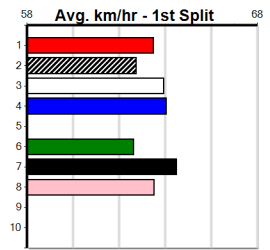

PAUA OF BUDDY AT STUD

Distance: 460m, Race Type: Grade 6, Total Prizemoney: $2,925
1st: $1,950, 2nd: $600, 3rd: $300, 4th: $75

GOLD MAREE (1) returned to racing with a smart 25.99 win here and she will be much better for the run. CAPRICORN ONE (3) has a good record here to date and he will pressure the red from the outset. ONCE MORE (4) has solid claims

Watchdog Tips: 1 3 4 8 Bet: Win 1

Form Box Wgt Dist Track Date Time BON Margin 1st/2nd (Time) PIR Checked Comment W/R Split 1 S/P Grade
GOLD MAREE (NSW)[6] Impressive when resuming, gun draw, yes $2.80
RF Bitch Jun-21 Sire: BARCIA BALE Dam: NINO DE ORO Trainer: Luke Adams (Pearcedale)
Winning Distances: < 300m (0) 300 - 399m (1) 400 - 499m (1) 500 - 599m (0) 600 - 699m (0) > 700m (0)
Winning Weights: 31.0(1) 32.0(1)
6th (4) 31.0 460 WGL R3 23-Jul-23 27.12 26.01 9.00L KYANITE KAZ (26.51) M/577 . . . 6.77 $5.30 M
3rd (7) 31.6 435 SLE R2 05-Nov-23 25.66 24.16 17.00 OMEGA JACOB (24.52) M/333 . . . 5.30 $4.70 M
1st (2) 32.0 395 TRA R2 20-Nov-23 22.45 22.24 2.50L WHERE'S FIFTY (22.61) Q/211 . . . 3.83 $2.00 T3-M
7th (4) 32.1 510 SLE R5 29-Nov-23 30.35 29.35 9.50L LAKEVIEW NOLA (29.70) S/667 . . . 9.62 $9.20 X67
6th (3) 32.3 395 TRA R5 04-Dec-23 22.57 22.15 3.5L TEASER'S BEAUTY (22.33) M/565 . . . 3.95 $4.30 T3-7
F (3) 31.8 395 TRA R3 08-Jan-24 0.00 22.24 . STICK AND MOVE (22.45) M/7 . V28 . 3.84 $4.10 7
ST (-) 30.4 400 WGL 29-Aug-24 22.63 . 0.01L Trial Cleared M . . . . ST
1st (3) 31.0 460 WGL R11 19-Sep-24 25.99 25.99 3.25L KAOS CONTROL (26.21) M/111 . . . 6.60 $4.60 RW
Last 3 wins NOT included above
Prize Best $2780.00
Starts 25.99(3)-19/9/24
Trk/Dts 8-2-1-1
APM 2-1-0-0 1262

JUMBOK DENNIS [6] Every chance in his past few runs, place best $12.00
BK Dog Oct-22 Sire: ASTON RUPEE Dam: TWO PHONES Trainer: Ben Joske (Yinnar South)
Winning Distances: < 300m (0) 300 - 399m (0) 400 - 499m (1) 500 - 599m (1) 600 - 699m (0) > 700m (0)
Winning Weights: 33.2(1) 33.6(1)
4th (1) 33.4 515 SAN R1 30-May-24 30.49 29.95 2.00L AKELA JUDO (30.36) Q/3223 . . . 5.33 $4.60 7
1st (4) 33.6 515 SAN R1 06-Jun-24 29.95 29.50 0.75L MITZI ROCKS (29.99) Q/2111 . V3 . 5.19 $4.50 7
4th (7) 33.6 515 SAP R6 10-Jun-24 30.84 29.57 18.00 CASHING OUT (29.59) M/6544 . . . 5.23 $6.10 X67H
7th (5) 33.2 515 SAN R2 20-Jun-24 30.64 29.15 14.00 CELESTIAL DAWN (29.70) M/5577 . . . 5.29 $6.20 X67F
6th (8) 33.4 435 SLE R3 26-Jun-24 25.14 24.20 7.50L PAW CHEYENNE (24.65) M/675 . . . 5.43 $3.20 6G
3rd (8) 33.1 435 SLE R5 18-Sep-24 25.12 24.68 4.75L KELLI (24.80) M/334 . . . 5.39 $2.30 T3-RW
2nd (2) 33.3 435 SLE R11 25-Sep-24 24.93 24.88 0.75L COLLINDA EXPRESS (24.88) M/322 . . . 5.40 $4.10 6G
3rd (1) 33.5 435 SLE R9 29-Sep-24 24.79 24.44 2.25L PRINCESS MONARCH M/344 . . . 5.34 $5.00 X67
Last 3 wins NOT included above
1st (3) 33.2 435 SLE R1 19-May-24 25.03 24.45 0.25L SAND DUNES (25.04) M/432 . . . 5.50 $8.90 M
Prize Best $9420.00
Starts FSH
Trk/Dts 12-2-1-3
APM 0-0-0-0 5231