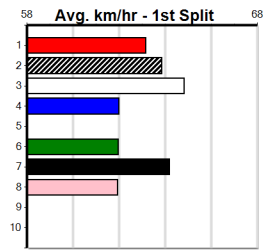

SHIMA SHINE AT STUD

Distance: 460m, Race Type: Mixed 6/7, Total Prizemoney: $2,925
1st: $1,950, 2nd: $600, 3rd: $300, 4th: $75

SHORT STRAW TREV (6) scorched up the straight two runs back and he will be carving out time on the arm. PARABOLE RICO (4) continues to get better with every run and he will be on the pace throughout. REALITY BEST (7) is showing some promise

Watchdog Tips: **6** **4** **7** **1** **Bet:** **Win 6**

1

WORLD WAR [7] **Better than his past few runs, must keep safe** **$3.40**

BK Dog Apr-22 Sire: GET IT GIZMO Dam: WONDERFUL WORLD Trainer: Kayla Cottrell (Pearcedale)

Owner(s): N De la roche

Winning Distances: < 300m (0) 300 - 399m (1) 400 - 499m (0) 500 - 599m (0) 600 - 699m (0) > 700m (0)

Winning Weights: 29.1(1)

Run	Dist	Wgt	Track	Date	Time	BOB	Margin	1st/2nd (Time)	PIR	Checked	Comment	W/R	Split 1	S/P	Grade
1st (6)	29.1	390	SHP	R2	12-Aug-24	22.12	22.05	11.00 NO IRON TEAM (22.87)	M/21	.	SW	.	8.70	$1.60	M
7th (4)	29.0	460	WGL	R4	27-Aug-24	26.94	26.16	6.50L XOEL BALE (26.48)	M/878	.	.	.	6.85	$3.10	X67H
2nd (1)	29.0	460	GEL	R7	31-Aug-24	25.91	25.63	4.00L PIEBALD (25.63)	M/222	.	.	.	6.69	$2.50	X67
2nd (8)	29.1	460	WGL	R3	06-Sep-24	26.49	26.04	4.25L RATTLE AND BANG (26.21)	M/333	.	.	.	6.64	$1.70	X67
5th (1)	29.0	450	BAL	R5	11-Sep-24	26.29	25.18	11.00 PAW WINCEY (25.54)	M/555	.	.	.	6.76	$1.90	RW
5th (2)	28.9	460	WGL	R9	20-Sep-24	26.35	25.89	1.25L HEY PRESTO (26.27)	Q/455	.	.	.	6.63	$5.50	X67
6= (6)	28.7	595	SAP	R3	30-Sep-24	35.17	33.99	9.50L PAW QUINBY (34.50)	M/5566	.	.	.	9.57	$3.30	RW

Last 3 wins NOT included above

Box History

Bx	1st	2nd	3rd	4th	5th	6th	7th	8th
1	1				1			
2					1			
3								
4								1
5								
6	1					1		
7								
8		1						

Prize Best	$2880.00
Starts	26.35(2)-20/9/24
Trk/Dts	7-1-2-0
APM	3-0-1-0 2424

2

I'M A TREASURE (NSW)[7] **Poor strike rate, gets buried back early, tested** **$21.00**

BK Bitch Oct-21 Sire: MEPUNGA BLAZER Dam: IRMA ADELINE Trainer: Craig Treasure (Moe)

Owner(s): C Treasure

Winning Distances: < 300m (0) 300 - 399m (1) 400 - 499m (0) 500 - 599m (0) 600 - 699m (0) > 700m (0)

Winning Weights: 28.1(1)

Run	Dist	Wgt	Track	Date	Time	BOB	Margin	1st/2nd (Time)	PIR	Checked	Comment	W/R	Split 1	S/P	Grade
1st (2)	28.1	350	HVL	R1	02-Aug-24	19.94	19.11	1.25L LUCKY INDEED (20.02)	M/1	.	.	.	6.72	$2.60	T3-M
3rd (8)	28.5	400	WGL	R10	08-Aug-24	23.59	22.66	6.00L SPICY ASSASSIN (23.18)	S/33	.	.	.	8.76	$6.60	T3-7
2nd (7)	28.6	435	SLE	R3	14-Aug-24	24.99	24.45	0.25L BRAEMAR SHEILA (24.98)	M/212	.	.	.	5.33	$17.00	7
2nd (1)	28.2	400	WGL	R10	22-Aug-24	23.28	22.55	4.00L KETCHIKAN KID (23.00)	S/43	.	.	.	8.51	$12.80	7
3rd (2)	28.5	350	HVL	R9	06-Sep-24	19.81	19.01	0.50L SPARTAN	M/1	.	.	.	6.62	$15.40	T3-7
6th (1)	28.1	400	WGL	R2	12-Sep-24	23.58	22.86	11.00 JUST LIKE AUDREY (22.87)	S/86	.	.	.	8.78	$28.60	T3-7
3rd (8)	28.0	435	SLE	R3	18-Sep-24	25.03	24.68	3.5L SAND DUNES (24.78)	M/633	.	.	.	5.48	$18.10	T3-7
7th (7)	28.0	460	WGL	R4	24-Sep-24	26.64	25.73	7.00L BAGGIO (26.17)	M/235	.	.	.	6.60	$56.70	RWH

Last 3 wins NOT included above

Box History

Bx	1st	2nd	3rd	4th	5th	6th	7th	8th
1	1					1		
2	1	1	1					
3		1				1		
4			1					
5		1						
6		1	1			1		
7	1					1		1
8			3	1	1			

Prize Best	$3970.00
Starts	26.64(7)-24/9/24
Trk/Dts	21-1-5-7
APM	5-0-0-2 2542