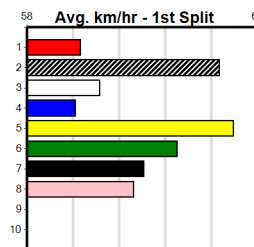

MC GRAFIX & SIGNS

Distance: 400m, Race Type: Grade 7, Total Prizemoney: $2,925
1st: $1,950, 2nd: $600, 3rd: $300, 4th: $75

SWEET CANNELLONI (2) was a strong 22.88 winner here two runs back and she looks very well graded in this event. UNINVITING (5) is better than her past few runs and she can settle near the speed. INDESTRUCT (7) can charge to the line.

Watchdog Tips:	2	5	7	3	Bet:	Win 2

1	CONVICT MODEL (NSW)[7]	Resuming, has some talent, place claims	$8.00
	FBD Dog	Nov-21	Sire: SUPERIOR PANAMA Dam: CHAMPION MODEL
	Owner(s): R Conway		Trainer: Robert Conway (Bunyip)
	Winning Distances: < 300m (0) 300 - 399m (1) 400 - 499m (0) 500 - 599m (0) 600 - 699m (0) > 700m (0)		
	Winning Weights: 35.2(1)		
	5th (7) 35.8 350 TRA R3 29-Apr-24 20.37 19.92 2.75L TAKE THE EDGE (20.18) S/76 . . . . . 7.06 $7.70 T3-7		
	4th (2) 36.1 395 TRA R9 06-May-24 22.79 22.33 6.50L MALLY BOY (22.33) S/444 . . . . . 3.94 $5.80 T3-7		
	4th (1) 36.3 395 TRA R9 13-May-24 22.84 22.53 4.50L CATCH SOME RAYS (22.54) S/544 . . . . . 3.94 $3.30 7		
	2nd (8) 36.4 460 WGL R9 23-May-24 26.63 26.11 0.75L JAMS NIMBLE (26.59) M/222 . . . . . 6.74 $28.20 7		
	2nd (3) 35.8 460 WGL R3 30-May-24 26.64 25.91 2.00L NEVER AROUND (26.50) M/322 . . . . . 6.66 $8.10 T3-7		

Box History								
Bx	1st	2nd	3rd	4th	5th	6th	7th	8th
1	1							
2		1		1				
3			1					1
4							1	
5								
6					1			
7				1				1
8		1						
Prize Best				$2260.00				
Starts				FSTD				
Trk/Dts				12-1-3-0				
APM				0-0-0-0				800

2	SWEET CANNELLONI [7]	Impressive win two runs back, hard to hold out	$2.40
	BK Bitch	Feb-21	Sire: FERNANDO BALE Dam: NAUGHTY CAZZA
	Owner(s): G Jolly		Trainer: Geoffrey Jolly (Pakenham)
	Winning Distances: < 300m (0) 300 - 399m (0) 400 - 499m (1) 500 - 599m (0) 600 - 699m (0) > 700m (0)		
	Winning Weights: 24.2(1)		
	2nd (4) 24.9 515 SAP R1 24-Dec-23 30.06 29.39 1.5L WHATEVER TESS (29.96) Q/2222 . . . . . 5.11 $20.50 M		
	7th (8) 25.0 515 SAP R1 31-Dec-23 30.69 29.54 16.00 GROOVEBIRD (29.57) Q/2345 . . . . . 5.17 $10.20 M		
	3rd (4) 25.0 515 SAP R1 24-Mar-24 30.28 29.45 6.50L FLYING DINAR (29.83) Q/1122 . . . . . SW 5.11 $7.50 M		
	6th (7) 25.4 515 SAP R1 31-Mar-24 30.86 29.79 8.50L TEMPER TRAP (30.27) M/1223 . . . . . 5.18 $4.60 M		
	5th (1) 24.3 515 SAP R1 04-Aug-24 31.47 29.55 13.00 TAKE A CARNATION (30.60) Q/1365 . . . . . 5.22 $1.40 M		

Box History								
Bx	1st	2nd	3rd	4th	5th	6th	7th	8th
1					1			
2						1		
3								
4		1	1					
5		1						
6	1	1			1			
7			1			1		
8							1	
Prize Best				$4015.00				
Starts				22.88(6)-10/9/24				
Trk/Dts				11-1-3-2				
APM				2-1-1-0				2580

3	HERE COMES SHAKA [7]	Hit or miss early, has good muster, keep safe	$9.00
	RBD Dog	Jul-22	Sire: FERAL FRANKY Dam: GAZER BALE
	Owner(s): M Bewley		Trainer: Michael Bewley (Pentland Hills)
	Winning Distances: < 300m (0) 300 - 399m (0) 400 - 499m (1) 500 - 599m (0) 600 - 699m (0) > 700m (0)		
	Winning Weights: 33.1(1)		
	2nd (2) 32.5 425 BEN R3 21-Aug-24 24.49 24.10 2.25L TORNADO JACK (24.35) M/433 . . . . . V3 6.94 $3.00 7		
	6th (3) 32.9 390 BAL R3 25-Aug-24 23.05 22.06 6.50L ELPHICK BALE (22.62) M/53 . . . . . 8.79 $6.30 T3-7		
	4th (6) 32.8 450 BAL R7 02-Sep-24 25.89 25.67 3.25L DECORATED (25.67) M/444 . . . . . 6.78 $8.10 X67		
	7th (4) 33.0 450 SHP R9 07-Sep-24 26.37 25.49 8.00L AS YOU WERE (25.84) M/478 . . . . . 6.86 $8.80 7		
	3rd (3) 33.3 390 WBL R4 16-Sep-24 22.90 22.61 4.00L IN THE MIX (22.63) M/44 . . . . . 8.97 $3.80 7		

Box History								
Bx	1st	2nd	3rd	4th	5th	6th	7th	8th
1								
2		1		2	1			
3			1			2	2	1
4	1			1			1	
5								
6		1		1		1		
7		1				1		
8			1	2				
Prize Best				$2605.00				
Starts				23.32(4)-15/6/24				
Trk/Dts				22-1-3-2				
APM				2-1-0-0				1879