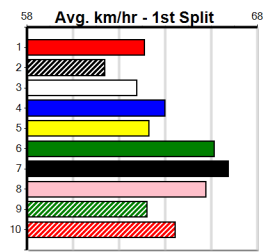

SENNACHIE AT STUD

Distance: 400m, Race Type: Grade 5 T3, Total Prizemoney: $2,925
1st: $1,950, 2nd: $600, 3rd: $300, 4th: $75

WANDANA LAD (8) likes to stay wide in his races and he can light them up in the middle stages.
INTER CYBORG (6) is better than his past two runs and he will be in the firing line throughout.
OPRAH BALE (3) just need luck early on.

Watchdog Tips: 8 6 3 1 Bet: Win 8

LITTLE VENICE [5] Struggling but goes well here, must keep safe $4.60
BK Bitch Feb-21 Sire: BERNARDO Dam: MIGHTY MATILDA
Owner(s): J Brown
Trainer: John Brown (Nyora)
Winning Distances: < 300m (0) 300 - 399m (0) 400 - 499m (5) 500 - 599m (0) 600 - 699m (0) > 700m (0)
Box History table and Prize Best Starts table included.

TARGAN BALE (NSW)[5] Capable but will push up the track, risky $9.00
BK Dog Dec-20 Sire: BARCIA BALE Dam: HELGA BALE
Owner(s): L Harris
Trainer: Luke Harris (Devon Meadows)
Winning Distances: < 300m (0) 300 - 399m (1) 400 - 499m (10) 500 - 599m (0) 600 - 699m (0) > 700m (0)
Box History table and Prize Best Starts table included.

OPRAH BALE (NSW)[5] Better than his past few runs, threat with luck $7.50
RBD Dog Mar-22 Sire: KONOMI Dam: WENDALIN BALE
Owner(s): T Kennedy-harris
Trainer: Tammy Kennedy-harris (Devon M)
Winning Distances: < 300m (0) 300 - 399m (0) 400 - 499m (5) 500 - 599m (1) 600 - 699m (0) > 700m (0)
Box History table and Prize Best Starts table included.

STARLIGHT TYSON [5] Every chance last time, draw is a worry, tested $21.00
BK Dog Jul-19 Sire: KINLOCH BRAE Dam: STARLIGHT LUCY
Owner(s): C Fulford
Trainer: Cindy Fulford (Maffra)
Winning Distances: < 300m (0) 300 - 399m (1) 400 - 499m (5) 500 - 599m (9) 600 - 699m (2) > 700m (0)
Box History table and Prize Best Starts table included.

YOU'RE IN LUCK [5] Showed improvement last time, can run a drum $10.00
BD Bitch Mar-21 Sire: MOREIRA Dam: DASH TA FAME
Owner(s): L Repici
Trainer: Lina Repici (Hampton Park)
Winning Distances: < 300m (0) 300 - 399m (2) 400 - 499m (1) 500 - 599m (3) 600 - 699m (0) > 700m (0)
Box History table and Prize Best Starts table included.