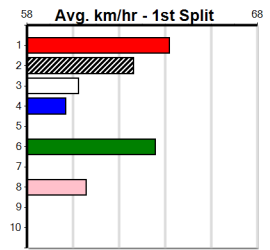

Distance: 400m, Race Type: Maiden, Total Prizemoney: $2,535
1st: $1,680, 2nd: $520, 3rd: $260, 4th: $75

ROCK ON HARRY (1) was well supported when placed on debut here and he will be better for the run. ASTON OUTLAY (7) has been impressive up the straight to date and she just needs a little room early on. BOIL THE BILLY (2) has claims

Watchdog Tips: 1 7 2 6 Bet: Win 1

ROCK ON HARRY [M] Impressive on debut, well drawn, hard to reel in $2.40
LTF Dog Nov-22 Sire: FERAL FRANKY Dam: LADY LOCH
Owner(s): L Gough
Winning Distances: < 300m (0) 300 - 399m (0) 400 - 499m (0) 500 - 599m (0) 600 - 699m (0) > 700m (0)
Winning Weights: 3rd (3) 36.9 400 WGL R1 27-Sep-24 22.99 22.64 1.00L LUMBY (22.93) M/42 8.61 $1.80 M
Box History table with 8 columns (1st-8th) and 8 rows (1-8) showing win/loss records.

BOIL THE BILLY [M] Showed good early burn last time, can threaten $8.00
BD Dog May-22 Sire: MY REDEEMER Dam: PLEACH
Owner(s): C Fulford
Winning Distances: < 300m (0) 300 - 399m (0) 400 - 499m (0) 500 - 599m (0) 600 - 699m (0) > 700m (0)
Winning Weights: 3rd (1) 29.1 400 WGL R1 18-Jul-24 23.69 22.88 3.00L COLLINDA POPS (23.48) M/23 8.55 $16.50 M
Box History table with 8 columns (1st-8th) and 8 rows (1-8) showing win/loss records.

FOXY LADY SONG [M] Had way too many chances, prefer to watch $21.00
BK Bitch Jul-20 Sire: AUSSIE INFRARED Dam: SAW BLAZE
Owner(s): S Kipirtidis
Winning Distances: < 300m (0) 300 - 399m (0) 400 - 499m (0) 500 - 599m (0) 600 - 699m (0) > 700m (0)
Winning Weights: 3rd (1) 27.7 400 WGL R3 22-Feb-24 23.29 22.69 0.25L AVERAGE JOE (23.27) M/46 8.64 $29.50 M
Box History table with 8 columns (1st-8th) and 8 rows (1-8) showing win/loss records.

CRYPTO ANGEL [M] No luck to date, can improve, place claims $10.00
BK Bitch Sep-22 Sire: ASTON RUPEE Dam: PRINCESS LACE
Owner(s): Crypto Syndicate (SYN), B De rozario, M Brigham
Winning Distances: < 300m (0) 300 - 399m (0) 400 - 499m (0) 500 - 599m (0) 600 - 699m (0) > 700m (0)
Winning Weights: 8th (2) 26.1 400 GEL R2 27-Jul-24 24.55 22.66 23.00 BURN AROUND (23.00) M/78 9.09 $18.60 M
Box History table with 8 columns (1st-8th) and 8 rows (1-8) showing win/loss records.

*** VACANT BOX ***
Owner(s):
Winning Distances: < 300m (0) 300 - 399m (0) 400 - 499m (0) 500 - 599m (0) 600 - 699m (0) > 700m (0)
Winning Weights:
Trainer:
Box History

1

2

3

4

5