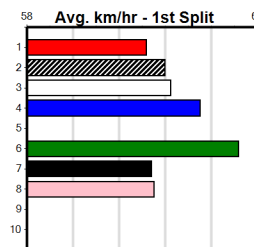

SPORTSBET MAKE IT A MULTI

Distance: 400m, Race Type: Grade 6, Total Prizemoney: $2,925
1st: $1,950, 2nd: $600, 3rd: $300, 4th: $75

HIJACK (7) has been brilliant in his past two up the straight and he will be carving out time on the arm. LIGHTNING AL (6) is a promising type and he will dial up the pressure mid race. JUST LIKE AUDREY (2) is more than capable.

Watchdog Tips:	7	6	2	3	Bet:	Win 7

Form Box	Wgt	Dist	Track	Date	Time	BON	Margin	1st/2nd (Time)	PIR	Checked	Comment	W/R	Split 1	S/P	Grade	
1	GOT FLAIR (NSW)[6] $6.50															
	BD Dog Nov-22 Sire: FERNANDO BALE Dam: CHAMPION MODEL Trainer: Brian Alford (Yarram)															
	Owner(s): B Alford															
	Winning Distances: < 300m (0) 300 - 399m (1) 400 - 499m (1) 500 - 599m (0) 600 - 699m (0) > 700m (0)															
	Winning Weights: 33.2(1) 33.3(1)															
	1st	(5)	33.3	400	WGL	R9	25-Jul-24	23.32	23.01	0.25L	TILLY GIRL (23.34)	M/33		8.48	$7.00	T3-7
	3rd	(1)	33.6	400	WGL	R2	30-Jul-24	23.03	22.45	7.50L	FLAMING WHEELS (22.52)	M/23		8.49	$14.90	RWH
	4th	(2)	34.4	400	WGL	R10	16-Aug-24	23.27	22.44	9.00L	CHALUPA BATMAN (22.64)	M/22		8.57	$9.70	RW
	2nd	(7)	34.1	435	SLE	R3	21-Aug-24	25.31	24.64	1.5L	DAINTREE PEDRO (25.21)	M/411		5.45	$6.00	6G
	5th	(5)	33.7	435	SLE	R3	25-Aug-24	25.42	24.66	9.50L	THORKILDSEN (24.77)	M/644		5.49	$15.20	6G
3rd	(3)	33.9	400	WGL	R3	29-Aug-24	23.25	23.00	2.50L	ASTON MAPLE (23.08)	M/43		8.42	$6.10	T3-6	
3rd	(6)	34.2	435	SLE	R4	04-Sep-24	24.88	24.62	3.75L	DR. LEONI (24.62)	S/633		5.43	$5.90	T3-6	
2nd	(8)	34.1	400	WGL	R11	26-Sep-24	23.13	22.85	1.25L	BON STAR (23.06)	S/43		8.56	$2.20	T3-RW	
Last 3 wins NOT included above																
1st	(2)	33.2	350	TRA	R1	10-Jul-24	20.23	19.79	4.00L	DR. LEONI (20.50)	M/211		6.76	$1.50	M	
Prize Best Starts Trk/Dts APM $5235.00 23.03(1)-30/7/24 15-2-4-6 5-1-1-2 3500																

2	JUST LIKE AUDREY [6] $4.80															
	BK Bitch May-22 Sire: BERNARDO Dam: MT. VIEW AUDREY Trainer: Paul Spiteri (Maffra)															
	Owner(s): P Spiteri															
	Winning Distances: < 300m (0) 300 - 399m (1) 400 - 499m (1) 500 - 599m (0) 600 - 699m (0) > 700m (0)															
	Winning Weights: 27.4(1) 27.5(1)															
	8th	(3)	27.2	350	HVL	R2	07-Jul-24	19.95	19.16	4.00L	BUNDY PARADISE (19.69)	Q/3		6.65	$71.50	X67
	2nd	(8)	27.7	350	TRA	R2	15-Jul-24	20.35	20.27	1.25L	BANK ROBBER (20.27)	M/22		6.87	$5.90	T3-7
	3rd	(8)	27.3	400	WGL	R9	25-Jul-24	23.38	23.01	1.00L	GOT FLAIR (23.32)	M/21		8.41	$2.80	T3-7
	4th	(1)	26.7	435	SLE	R3	04-Aug-24	25.10	24.36	6.00L	DR. LEONI (24.69)	S/323		5.52	$6.00	7
	5th	(3)	27.6	400	WGL	R9	09-Aug-24	23.26	22.22	7.50L	PROMISES TO BE (22.75)	S/65		8.59	$11.60	7
1st	(4)	27.4	400	WGL	R2	12-Sep-24	22.87	22.86	7.00L	SAND DUNES (23.33)	M/11	SW	8.39	$15.50	T3-7	
3rd	(4)	28.1	400	WGL	R10	19-Sep-24	22.96	22.83	2.00L	GALLOPING JESSIE (22.83)	M/22		8.39	$3.00	6G	
7th	(4)	28.8	435	SLE	R11	25-Sep-24	26.21	24.88	19.00	COLLINDA EXPRESS (24.88)	S/666		5.47	$5.30	6G	
Last 3 wins NOT included above																
1st	(6)	27.5	395	TRA	R2	20-Mar-24	22.83	22.55	5.00L	ROSCO'S DREAM (23.17)	M/111		3.87	$4.00	M	
Prize Best Starts Trk/Dts APM $3735.00 22.87(4)-12/9/24 17-2-3-2 6-1-0-2 2236