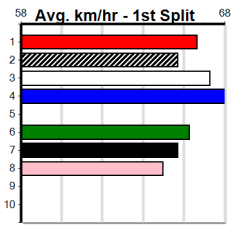

Shepparton

ONE MORE RACE TO GO

Distance: 390m, Race Type: Grade 5, Total Prizemoney: \$2,925
1st: \$1,950, 2nd: \$600, 3rd: \$300, 4th: \$75

12

6:14PM

(VIC time)

Watchdog Tips:

0 0 0 0