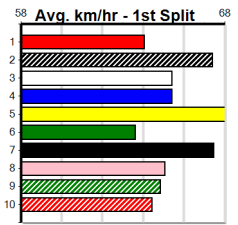

ENG HVL 2024-10-15

Shepparton

3

3:12PM

(VIC time)

TOP CAT VIDEO

Distance: 390m, Race Type: Mixed 6/7, Total Prizemoney: \$2,925
1st: \$1,950, 2nd: \$600, 3rd: \$300, 4th: \$75

Watchdog Tips: