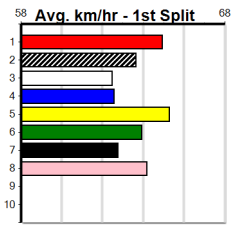

Shepparton

GPP LASER3300

Distance: 450m, Race Type: Grade 5, Total Prizemoney: \$2,925
1st: \$1,950, 2nd: \$600, 3rd: \$300, 4th: \$75

10

5:32PM

(VIC time)

Watchdog Tips:

0 0 0 0