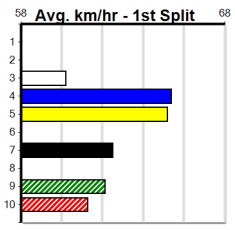

2

2:47PM
(VIC time)

Watchdog Tips: **0 0 0 0** Bet: **.**