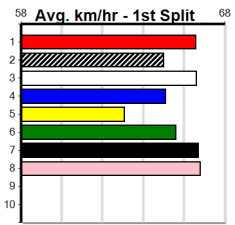

Shepparton

SHEPPARTON RACE 13

Distance: 390m, Race Type: Grade 5, Total Prizemoney: $2,925
1st: $1,950, 2nd: $600, 3rd: $300, 4th: $75

13 (E1)

6:30PM

(VIC time)

Watchdog Tips: **0 0 0 0** Bet: **.**