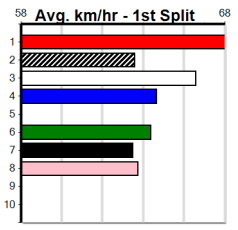

REJUVENATE @ STUD

Distance: 390m, Race Type: Grade 5, Total Prizemoney: $2,925
1st: $1,950, 2nd: $600, 3rd: $300, 4th: $75

5

3:57PM
(VIC time)

Watchdog Tips: **0 0 0 0** Bet:

Form	Box	Weight	Dist	Track	Date	Time	BON	Margin	1st/2nd (Time)	PIR	Checked	Comment	W/R	Split 1	S/P	Grade

1 BROADY BOB [5]

F D Apr-22 ORSON ALLEN ORIENTAL JADE

Trainer: Arron Roche (Merrigum)

1st (6)	32.5	390	SHP	R4	05-Sep-24	22.24	22.17	1.25L	MISS MELEE (22.32)	M/11	.	SW	.	8.51	$6.10	T3-5
4th (1)	32.1	390	SHP	R4	16-Sep-24	22.35	22.08	4.00L	NOCTILUCENT (22.08)	M/23	.	.	.	8.43	$18.10	X45
3rd (8)	33.1	350	HVL	R5	29-Sep-24	19.43	19.20	3.25L	SUMMER KOBIE (19.20)	M/2	.	SW	.	6.54	$26.30	5
4th (4)	32.5	450	SHP	R8	07-Oct-24	25.92	25.40	5.50L	BLIMEY TEDDY (25.54)	M/223	.	.	.	6.87	$21.10	X45

Owner(s): BROADY (SYN), P Denman, d Denman, J Houston, J Randall, M Hughes, N Hill, T Harbinson, J Bannister, C Hunt, C Pallerio, M Di pretoro, D Nugara, J Sutton

Winning Boxes							
1	2	3	4	5	6	7	8
1	2			1			
Prize	$6,090.00						
Best	22.24						
Starts	14-4-1-3						
Trk/Dst	4-1-1-0						
APM	$4478						

2 BIG TIMBER [5]

BK D Aug-21 ORSON ALLEN ZIPPING POPPY

Trainer: Rachael Brown (Spring Gully)

4th (4)	32.5	400	WGL	R7	24-Sep-24	22.64	22.39	3.75L	LAT MY COMMAND (22.39)	M/65	.	.	.	8.55	$23.20	X34
2nd (5)	32.7	435	SLE	R10	29-Sep-24	24.82	24.44	1.25L	MYALL MEG (24.74)	M/111	.	.	.	5.35	$5.10	5
2nd (8)	32.8	435	SLE	R10	02-Oct-24	24.56	24.44	1.75L	GOT THE LOT (24.44)	M/322	.	.	.	5.36	$6.30	5
6th (7)	32.4	410	HOR	R4	08-Oct-24	24.33	23.26	13.00L	NACHO PROBLEM (23.46)	M/67	.	.	.	10.63	$3.40	5H

Owner(s): Eye Candy (SYN), C Wiik, K Gorman

Winning Boxes							
1	2	3	4	5	6	7	8
2	4	1	3			1	2
Prize	$35,550.00						
Best	22.30						
Starts	78-13-16-8						
Trk/Dst	1-0-0-0						
APM	$8485						

3 AWESOME ETHICS (NSW)[5]

BEED D Apr-21 BARCIA BALE WHITE SOX ETHICS

Trainer: David Smith (Elderslie)

1st (4)	31.4	340	BUL	R8	24-Sep-24	19.14	19.00	5.50L	FUTURE ETHICS (19.51)	111	111	.	.	3.32	$2.40	X45
4th (8)	31.4	366	CAP	R12	29-Sep-24	20.00	19.34	3.00L	LATE FOR SCHOOL (19.78)	55	55	.	.	.	$3.30	5
3rd (7)	31.8	400	BUL	R8	01-Oct-24	23.03	22.21	12.00L	WITTY ETHICS (22.21)	556	556	.	.	6.57	$23.00	X45
6th (1)	32.2	366	CAP	R10	06-Oct-24	20.13	19.45	7.00L	RAGING ZEAL (19.64)	76	76	.	.	.	$7.50	X45

Owner(s): D Smith

Winning Boxes							
1	2	3	4	5	6	7	8
4	2	2	2	2	1		1
Prize	$49,760.00						
Best	FSH						
Starts	53-14-9-5						
Trk/Dst	0-0-0-0						
APM	$12161						

4 COCKTAIL (NSW)[5]

BKW D Mar-20 GOTTA GET BACK YOU GOTTA KNOW

Trainer: John McClelland (Jindera)

4th (8)	32.1	390	SHP	R4	09-Sep-24	22.36	22.15	3.25L	HELLO SIRI (22.15)	S/66	.	.	.	8.58	$20.70	X34
2nd (8)	31.8	390	SHP	R4	16-Sep-24	22.24	22.08	2.50L	NOCTILUCENT (22.08)	S/54	.	.	.	8.61	$6.70	X45
4th (1)	32.2	390	SHP	R5	30-Sep-24	22.41	22.08	4.25L	LCARAJILLO (22.12)	M/55	.	.	.	8.68	$15.50	X45
3rd (2)	32.1	390	SHP	R4	07-Oct-24	22.26	22.08	0.50L	HIGHER FORCE (22.24)	S/44	.	.	.	8.60	$20.80	5

Owner(s): P Dooner

Winning Boxes							
1	2	3	4	5	6	7	8
5	1		2		4	1	4
Prize	$34,220.00						
Best	22.22						
Starts	90-17-7-10						
Trk/Dst	28-7-3-3						
APM	$7381						

5 *** VACANT BOX ***

Trainer:

Owner(s):