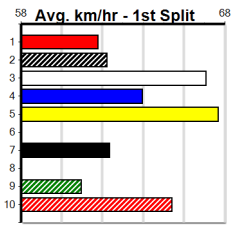

Distance	Grade	Avg. Time
390m	Mixed 3/4	22.08
390m	Mixed 6/7	22.28
390m	Grade 5	22.29
390m	Maiden	22.49
450m	Mixed 4/5	25.25
450m	Grade 5	25.53
450m	Maiden	25.70

Track Record:

Distance	Time	Greyhound	Date Set
390m	21.531	LEKTRA HECKLER	18-Dec-23
450m	24.590	REJUVENATE	04-Mar-23
650m	36.788	MISSION APOLLO	11-Sep-23

Mobile Form Guide

Shepparton

TRACK INFO
 Track Circumference: 621m
 Inside Top Turn: 35m
 Track Width: 6m
 Inside Home Turn: 32m

Shepparton

13 RACES TODAY

Distance: 450m, Race Type: Maiden, Total Prizemoney: \$2,535
1st: \$1,680, 2nd: \$520, 3rd: \$260, 4th: \$75