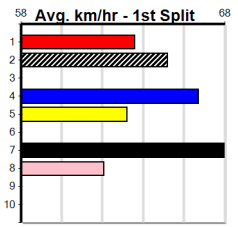

9

5:16PM

(VIC time)

Watchdog Tips: 0 0 0 0 Bet: .

Form Box Weight Dist Track Date Time BON Margin 1st/2nd (Time) PIR Checked Comment W/R Split 1 S/P Grade

1 WESTERLY BALE (NSW)[5]													Winning Boxes									
BK	B	Apr-21 FERAL FRANKY			DYNA CARMEN			1	2	3	4	5	6	7	8							
Trainer: Deborah Coleman (Lara)													2	1	1						3	
4th (1)	26.9	715	SAN	R4	27-Jun-24	42.46	42.02	6.50LILLY INTENTION (42.02)			M/4334			6.21	$4.10	X45	Prize	$22,380.00				
4th (3)	27.2	640	SLE	R7	07-Jul-24	37.12	36.38	11.00LAUNT VIRGINIA (36.38)			M/5555			6.27	$18.00	X45	Best	FSTD				
5th (6)	27.7	410	HOR	R5	24-Sep-24	23.80	22.93	10.00TASTE OF HELL (23.11)			M/66			10.77	$10.70	X45	Starts	54-7-7-9				
6th (4)	27.6	435	SLE	R10	02-Oct-24	25.60	24.44	17.00LGOT THE LOT (24.44)			M/777			5.49	$74.70	5	Trk/Dst	0-0-0-0				
Owner(s): B Wheeler													APM	$4103								

2 BUN WILDFIRE [5]													Winning Boxes									
BDW	B	Jun-22 DROOPYS SYDNEY			GYPSY BUN			1	2	3	4	5	6	7	8							
Trainer: Jordan Formosa (Heathcote)													1			1					1	2
3rd (7)	29.4	545	BAL	R12	23-Sep-24	31.73	31.52	3.00LLYON BALE (31.52)			M/1111		SW	6.72	$4.00	T3-5	Prize	$6,867.50				
6th (6)	29.3	500	BEN	R8	26-Sep-24	28.61	28.27	5.00LJALAPENO GEM (28.27)			M/466			6.71	$4.50	T3-5	Best	38.43				
5th (8)	29.6	425	BEN	R2	02-Oct-24	24.48	23.88	6.00LMAGNET MOVER (24.07)			Q/477			6.70	$4.80	SH	Starts	28-4-4-3				
2nd (7)	30.0	500	BEN	R8	09-Oct-24	28.71	28.32	0.50LTOM'S BOURBSKI (28.68)			M/222			6.71	$3.00	T3-5	Trk/Dst	1-0-0-0				
Owner(s): S Stefanos													APM	$4137								

3 *** VACANT BOX ***													Winning Boxes							
Trainer:																				
Owner(s):																				

4 SEPHORA BALE (NSW)[5]													Winning Boxes									
BK	B	Apr-21 FERAL FRANKY			DYNA CARMEN			1	2	3	4	5	6	7	8							
Trainer: Robert Camilleri (Lara)													2	1	2	4	2				1	2
5th (4)	26.8	600	MEA	R6	24-Aug-24	34.97	34.55	6.50LZIPPING HOPKINS (34.55)			M/5555			9.18	$31.10	X45	Prize	$53,350.00				
5th (2)	27.4	450	WBL	R8	05-Sep-24	25.78	25.59	2.75LRICKY BOBBY RIOT (25.59)			M/787			6.80	$12.00	X45	Best	FSH				
5th (8)	27.7	680	WGL	R6	24-Sep-24	39.62	39.40	3.25LSTACY'S MUM (39.40)			M/555			18.61	$5.10	5	Starts	58-14-5-12				
5th (4)	28.2	715	SAN	R5	03-Oct-24	42.40	41.65	11.00LETHANOL WATER (41.65)			M/4444			6.32	$58.30	X45	Trk/Dst	0-0-0-0				
Owner(s): B Wheeler													APM	$10197								

5 LETHO LAND (QLD)[5]													Winning Boxes									
BK	B	Sep-21 AUSSIE INFRARED			EIGHT GREEN CANS			1	2	3	4	5	6	7	8							
Trainer: Heath Mcadam (Ocean Grove)													2	1							2	
7th (6)	24.6	515	MEA	R12	16-Sep-24	30.68	29.52	11.00LOH LANA (29.94)			M/4688			5.24	$29.70	5	Prize	$45,275.00				
5th (1)	24.9	515	SAP	R10	23-Sep-24	30.24	29.16	8.50LLYNDL SAID NO (29.67)			Q/5556			5.26	$12.70	5NP	Best	FSH				
5th (2)	24.6	596	GEL	R6	04-Oct-24	35.43	34.62	12.00LSHADOWS OF BLUE (34.62)			M/5555			9.69	$49.90	5	Starts	63-5-9-12				
4th (4)	24.4	596	GEL	R5	07-Oct-24	35.10	34.63	6.00LSTELLA GIRL (34.71)			M/4444			9.73	$52.90	X45	Trk/Dst	0-0-0-0				
Owner(s): N Sweeney													APM	$9034								

6 *** VACANT BOX ***													Winning Boxes							
Trainer:																				
Owner(s):