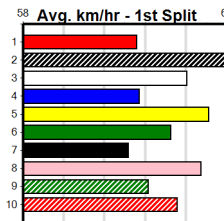

RSN GREY AREAS - WEDNESDAY AND FR

5
4:04PM
(VIC time)

Distance: 390m, Race Type: Grade 5, Total Prizemoney: $2,925
1st: $1,950, 2nd: $600, 3rd: $300, 4th: $75

Watchdog Tips: 0 0 0 0 **Bet:** .