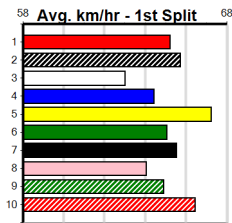

DREAMCHASERS - TICKETS ON SALE NOW

Distance: 450m, Race Type: Grade 5, Total Prizemoney: $2,925
1st: $1,950, 2nd: $600, 3rd: $300, 4th: $75

7
4:47PM
(VIC time)

Watchdog Tips: 0 0 0 0 **Bet:** .