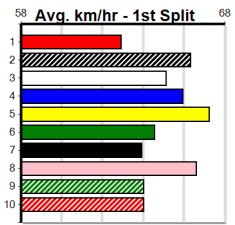

Shepparton

SHEPPARTON RACE 13

Distance: 390m, Race Type: Grade 5, Total Prizemoney: $2,925
1st: $1,950, 2nd: $600, 3rd: $300, 4th: $75

13 (E1)

6:44PM

(VIC time)

Watchdog Tips: **0 0 0 0** Bet: **.**