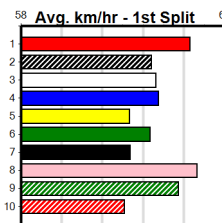

SPORTSBET GREEN TICKS

Distance: 450m, Race Type: Grade 5, Total Prizemoney: $2,925
1st: $1,950, 2nd: $600, 3rd: $300, 4th: $75

11

6:09PM

(VIC time)

Watchdog Tips: **0 0 0 0** Bet: **0**