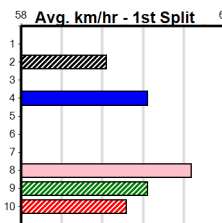

Shepparton

3

3:27PM

(VIC time)

GRV VICBRED SERIES HT3

Distance: 450m, Race Type: Maiden Heat, Total Prizemoney: \$2,535

1st: \$1,680, 2nd: \$520, 3rd: \$260, 4th: \$75

Watchdog Tips: