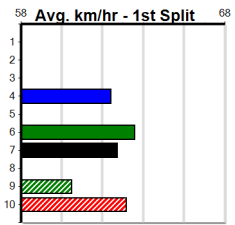

Shepparton

GRV VICBRED SERIES HT1

Distance: 450m, Race Type: Maiden Heat, Total Prizemoney: $2,535
1st: $1,680, 2nd: $520, 3rd: $260, 4th: $75

1

2:49PM
(VIC time)

Watchdog Tips: **0 0 0 0** Bet: .

Form	Box	Weight	Dist	Track	Date	Time	BON	Margin	1st/2nd (Time)	PIR	Checked	Comment	W/R	Split 1	S/P	Grade
1	ASTON PLATINUM [M]															
BK	B				Nov-22				HOOKED ON SCOTCH			ASTON CHA CHA				
Trainer: Grant Fullerton (Long Gully) Owner(s): R Borda																
<table border="1"> <thead> <tr><th colspan="8">Winning Boxes</th></tr> <tr><th>1</th><th>2</th><th>3</th><th>4</th><th>5</th><th>6</th><th>7</th><th>8</th></tr> </thead> <tbody> <tr><td>Prize</td><td></td><td></td><td></td><td></td><td></td><td></td><td>$0</td></tr> <tr><td>Best</td><td></td><td></td><td></td><td></td><td></td><td></td><td>FSH</td></tr> <tr><td>Starts</td><td></td><td></td><td></td><td></td><td></td><td></td><td>0-0-0-0</td></tr> <tr><td>Trk/Dst</td><td></td><td></td><td></td><td></td><td></td><td></td><td>0-0-0-0</td></tr> <tr><td>APM</td><td></td><td></td><td></td><td></td><td></td><td></td><td>$0</td></tr> </tbody> </table>																
2	NIGEL DEVERE [M]															
BK	D				Mar-23				FERNANDO BALE			PHEME				
Trainer: Daniel Pell (Toolleen) Owner(s): BEV AND DANIEL (SYN), B Pell, D Pell																
<table border="1"> <thead> <tr><th colspan="8">Winning Boxes</th></tr> <tr><th>1</th><th>2</th><th>3</th><th>4</th><th>5</th><th>6</th><th>7</th><th>8</th></tr> </thead> <tbody> <tr><td>Prize</td><td></td><td></td><td></td><td></td><td></td><td></td><td>$0</td></tr> <tr><td>Best</td><td></td><td></td><td></td><td></td><td></td><td></td><td>FSH</td></tr> <tr><td>Starts</td><td></td><td></td><td></td><td></td><td></td><td></td><td>0-0-0-0</td></tr> <tr><td>Trk/Dst</td><td></td><td></td><td></td><td></td><td></td><td></td><td>0-0-0-0</td></tr> <tr><td>APM</td><td></td><td></td><td></td><td></td><td></td><td></td><td>$0</td></tr> </tbody> </table>																
3	BIG DUKE [M]															
BK	D				Jan-23				HOUDINI BOY			RING A DRAGON				
Trainer: Danny Cortese (Devon Meadows) Owner(s): T Caddy																
<table border="1"> <thead> <tr><th colspan="8">Winning Boxes</th></tr> <tr><th>1</th><th>2</th><th>3</th><th>4</th><th>5</th><th>6</th><th>7</th><th>8</th></tr> </thead> <tbody> <tr><td>Prize</td><td></td><td></td><td></td><td></td><td></td><td></td><td>$0.00</td></tr> <tr><td>Best</td><td></td><td></td><td></td><td></td><td></td><td></td><td>FSH</td></tr> <tr><td>Starts</td><td></td><td></td><td></td><td></td><td></td><td></td><td>1-0-0-0</td></tr> <tr><td>Trk/Dst</td><td></td><td></td><td></td><td></td><td></td><td></td><td>0-0-0-0</td></tr> <tr><td>APM</td><td></td><td></td><td></td><td></td><td></td><td></td><td>$0</td></tr> </tbody> </table>																
4	HONEY BUNNY [M]															
BK	B				Nov-22				BELLA INFRARED			MEPUNGA MOLLY				
Trainer: Angela Langton (Anakie) Owner(s): G Farrugia																
<table border="1"> <thead> <tr><th colspan="8">Winning Boxes</th></tr> <tr><th>1</th><th>2</th><th>3</th><th>4</th><th>5</th><th>6</th><th>7</th><th>8</th></tr> </thead> <tbody> <tr><td>Prize</td><td></td><td></td><td></td><td></td><td></td><td></td><td>$780.00</td></tr> <tr><td>Best</td><td></td><td></td><td></td><td></td><td></td><td></td><td>FSH</td></tr> <tr><td>Starts</td><td></td><td></td><td></td><td></td><td></td><td></td><td>3-0-1-1</td></tr> <tr><td>Trk/Dst</td><td></td><td></td><td></td><td></td><td></td><td></td><td>0-0-0-0</td></tr> <tr><td>APM</td><td></td><td></td><td></td><td></td><td></td><td></td><td>$780</td></tr> </tbody> </table>																
5	REAPER [M]															
BK	D				Mar-23				BERNARDO			DOUBLE SUPREME				
Trainer: Jason Thompson (Pearcedale) Owner(s): Buddys (SYN), S Thompson, T Lynch, M Hovey, C Mcrae																
<table border="1"> <thead> <tr><th colspan="8">Winning Boxes</th></tr> <tr><th>1</th><th>2</th><th>3</th><th>4</th><th>5</th><th>6</th><th>7</th><th>8</th></tr> </thead> <tbody> <tr><td>Prize</td><td></td><td></td><td></td><td></td><td></td><td></td><td>$0</td></tr> <tr><td>Best</td><td></td><td></td><td></td><td></td><td></td><td></td><td>FSH</td></tr> <tr><td>Starts</td><td></td><td></td><td></td><td></td><td></td><td></td><td>0-0-0-0</td></tr> <tr><td>Trk/Dst</td><td></td><td></td><td></td><td></td><td></td><td></td><td>0-0-0-0</td></tr> <tr><td>APM</td><td></td><td></td><td></td><td></td><td></td><td></td><td>$0</td></tr> </tbody> </table>																
6	LET'S GO OUT [M]															
BKW	B				Feb-23				FERNANDO BALE			CIRCLE OF DREAMS				
Trainer: Angela Langton (Anakie) Owner(s): CHAMPAGNE PTN (SYN), S Smith, A Langton