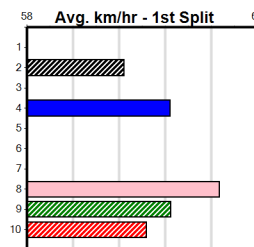

GRV VICBRED SERIES HT3

3

3:27PM

(VIC time)

Distance: 450m, Race Type: Maiden Heat, Total Prizemoney: $2,535
1st: $1,680, 2nd: $520, 3rd: $260, 4th: $75

Watchdog Tips: ☐ ☐ ☐ ☐ ☐ **Bet:**

Form Box	Wgt	Dist	Track	Date	Time	BON	Margin	1st/2nd (Time)	PIR	Checked	Comment	WR	Split 1	S/P	Grade

1

OVERLAND BOY [M]
RF Dog Dec-22 Sire: BARCIA BALE Dam: PARTY LIGHTS Trainer: Robin Moore (Devon Meadows)
Owner(s): R Moore
Winning Distances: < 300m (0) 300 - 399m (0) 400 - 499m (0) 500 - 599m (0) 600 - 699m (0) > 700m (0)
Winning Weights:

Bx	1st	2nd	3rd	4th	5th	6th	7th	8th
1								
2								
3								
4								
5								
6								
7								
8								

Last 3 wins NOT included above

Prize Best	$0
Starts	0-0-0-0
Trk/Dts	0-0-0-0
APM	0

2

SKY SPRINGER [M]
BK Dog Jul-22 Sire: JARVIS BALE Dam: MILLETT Trainer: Michael Fothergill (Numurkah)
Owner(s): M Fothergill
Winning Distances: < 300m (0) 300 - 399m (0) 400 - 499m (0) 500 - 599m (0) 600 - 699m (0) > 700m (0)
Winning Weights:

Bx	1st	2nd	3rd	4th	5th	6th	7th	8th
1		1						
2								
3								
4								
5								
6								
7						1		
8								

Last 3 wins NOT included above

Prize Best	$520.00
Starts	25.80(1)-14/10/24
Trk/Dts	2-0-1-0
APM	520

3

SIA RIOT [M]
BK Bitch Sep-22 Sire: ALLEN DEED Dam: BLUE SKY RIOT Trainer: Colin Bermingham (Mount Mercer)
Owner(s): S Camden-bermingham
Winning Distances: < 300m (0) 300 - 399m (0) 400 - 499m (0) 500 - 599m (0) 600 - 699m (0) > 700m (0)
Winning Weights:

Bx	1st	2nd	3rd	4th	5th	6th	7th	8th
1								
2								
3								
4								
5								
6								
7								
8								

Last 3 wins NOT included above

Prize Best	$0
Starts	0-0-0-0
Trk/Dts	0-0-0-0
APM	0

4

ELITE INTENTION [M]
BK Dog Feb-23 Sire: SHIMA SHINE Dam: IDOLIZE Trainer: Tom O'neill (Pearcedale)
Owner(s): O'Neill Racing (SYN), T O'neill, T O'neill, T O'neill, M O'neill
Winning Distances: < 300m (0) 300 - 399m (0) 400 - 499m (0) 500 - 599m (0) 600 - 699m (0) > 700m (0)
Winning Weights:

Bx	1st	2nd	3rd	4th	5th	6th	7th	8th
1								
2								
3								
4								
5								
6								
7			1					
8		1						

Last 3 wins NOT included above

Prize Best	$1810.00
Starts	2-0-0-2
Trk/Dts	0-0-0-0
APM	1810

5

JULY SHE LIED [M]
BK Bitch Feb-23 Sire: BEAST UNLEASHED Dam: MADE ME BLIND Trainer: Andrew Paraskevas (Pearcedale)
Owner(s): SPARKLE AND FADE (SYN), J Paraskevas, A Paraskevas
Winning Distances: < 300m (0) 300 - 399m (0) 400 - 499m (0) 500 - 599m (0) 600 - 699m (0) > 700m (0)
Winning Weights:

Bx	1st	2nd	3rd	4th	5th	6th	7th	8th
1								
2								
3								
4								
5								
6								
7								
8								

Last 3 wins NOT included above

Prize Best	$0
Starts	0-0-0-0
Trk/Dts	0-0-0-0
APM	0