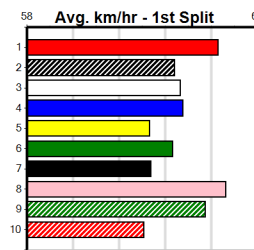

SPORTSBET GREEN TICKS

Distance: 450m, Race Type: Grade 5, Total Prizemoney: $2,925
1st: $1,950, 2nd: $600, 3rd: $300, 4th: $75

Watchdog Tips: [ ] [ ] [ ] [ ] Bet: [ ]

SILVER MACK [5]
BK Bitch Mar-22 Sire: FERNANDO BALE Dam: THANKS CHERYL
Owner(s): C Knott
Trainer: Cameron Knott (Mt Camel)
Winning Distances: < 300m (0) 300 - 399m (3) 400 - 499m (2) 500 - 599m (0) 600 - 699m (0) > 700m (0)
Winning Weights: 24.6(1) 25.2(1) 25.7(1) 25.9(1) 26.2(1)
Race results table with columns: 7th, 4th, 1st, 5th, ST, 4th, 1st, 1st.

GREYSYND LARRY [5]
BK Dog Aug-22 Sire: BLACK MAGIC OPAL Dam: PROMOTE
Owner(s): Greysynd Racing (SYN), W Owen, J Chilcott, A Long
Trainer: Michael Chilcott (Heathcote)
Winning Distances: < 300m (0) 300 - 399m (0) 400 - 499m (3) 500 - 599m (0) 600 - 699m (0) > 700m (0)
Winning Weights: 33.3(1) 33.4(1) 33.6(1)
Race results table with columns: 4th, 1st, 8th, 1st, 1st, 4th, 3rd, 1st, 3rd.

ZAMBADA ICON [5]
F Dog Jul-22 Sire: JARVIS BALE Dam: TIJUANA ICON
Owner(s): Sullivan Sullivan (SYN), R Sullivan, M Sullivan
Trainer: Robert Sullivan (East Shepparton)
Winning Distances: < 300m (0) 300 - 399m (2) 400 - 499m (1) 500 - 599m (0) 600 - 699m (0) > 700m (0)
Winning Weights: 31.9(1) 32.9(1) 33.0(1)
Race results table with columns: 8th, 6th, 1st, 3rd, 3rd, 3rd, 5th, 3rd, 4th.

ZADIE [5]
BK Bitch Dec-21 Sire: WHISKEY RIOT Dam: ALCYONE
Owner(s): M Carruthers
Trainer: Michelle Carruthers (Bagshot)
Winning Distances: < 300m (0) 300 - 399m (0) 400 - 499m (3) 500 - 599m (2) 600 - 699m (0) > 700m (0)
Winning Weights: 29.2(1) 29.3(1) 29.4(1) 29.6(1) 29.7(1)
Race results table with columns: 7th, 3rd, 5th, 2nd, 6th, 5th, 2nd, 2nd.

FINDERS KEEPERS [5]
BK Bitch Dec-21 Sire: BERNARDO Dam: BLACK OPIUM
Owner(s): SEE THE DREAM (SYN), S Buccilli, B Buccilli
Trainer: Peter Frost (Heathcote)
Winning Distances: < 300m (0) 300 - 399m (1) 400 - 499m (3) 500 - 599m (0) 600 - 699m (0) > 700m (0)
Winning Weights: 27.2(2) 27.5(1) 27.6(1)
Race results table with columns: 3rd, 5th, 3rd, 1st, 3rd, 2nd, 7th, 3rd.

1

2

3

4

5