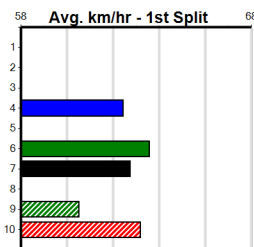

GRV VICBRED SERIES HT1

1
2:49PM

(VIC time)

Distance: 450m, Race Type: Maiden Heat, Total Prizemoney: $2,535
1st: $1,680, 2nd: $520, 3rd: $260, 4th: $75

Watchdog Tips: ☐ ☐ ☐ ☐ ☐ Bet:

Form Box	Wgt	Dist	Track	Date	Time	BON	Margin	1st/2nd (Time)	PIR	Checked	Comment	WR	Split 1	S/P	Grade

1

ASTON PLATINUM [M]
BK Bitch Nov-22 Sire: HOOKED ON SCOTCH Dam: ASTON CHA CHA Trainer: Grant Fullerton (Long Gully)
Owner(s): R Borda
Winning Distances: < 300m (0) 300 - 399m (0) 400 - 499m (0) 500 - 599m (0) 600 - 699m (0) > 700m (0)
Winning Weights:

Bx	1st	2nd	3rd	4th	5th	6th	7th	8th
1								
2								
3								
4								
5								
6								
7								
8								

Last 3 wins NOT included above

Prize Best	$0
Starts	0-0-0-0
Trk/Dts	0-0-0-0
APM	0

2

NIGEL DEVERE [M]
BK Dog Mar-23 Sire: FERNANDO BALE Dam: PHEME Trainer: Daniel Pell (Toolleen)
Owner(s): BEV AND DANIEL (SYN), B Pell, D Pell
Winning Distances: < 300m (0) 300 - 399m (0) 400 - 499m (0) 500 - 599m (0) 600 - 699m (0) > 700m (0)
Winning Weights:

Bx	1st	2nd	3rd	4th	5th	6th	7th	8th
1								
2								
3								
4								
5								
6								
7								
8								

Last 3 wins NOT included above

Prize Best	$0
Starts	0-0-0-0
Trk/Dts	0-0-0-0
APM	0

3

BIG DUKE [M]
BK Dog Jan-23 Sire: HOUDINI BOY Dam: RING A DRAGON Trainer: Danny Cortese (Devon Meadows)
Owner(s): T Caddy
Winning Distances: < 300m (0) 300 - 399m (0) 400 - 499m (0) 500 - 599m (0) 600 - 699m (0) > 700m (0)
Winning Weights:
5th (1) 33.6 300 HVL R4 04-Sep-24 16.93 16.39 5.50L PAPA EASY (16.56) M/4 4.01 $79.60 MH

Bx	1st	2nd	3rd	4th	5th	6th	7th	8th
1					1			
2								
3								
4								
5								
6								
7								
8								

Last 3 wins NOT included above

Prize Best	$0.00
Starts	1-0-0-0
Trk/Dts	0-0-0-0
APM	0

4

HONEY BUNNY [M]
BK Bitch Nov-22 Sire: BELLA INFRARED Dam: MEPUNGA MOLLY Trainer: Angela Langton (Anakie)
Owner(s): G Farrugia
Winning Distances: < 300m (0) 300 - 399m (0) 400 - 499m (0) 500 - 599m (0) 600 - 699m (0) > 700m (0)
Winning Weights:
2nd (7) 25.9 400 GEL R1 28-Sep-24 23.06 22.46 8.00L HE'S ALL THAT (22.52) M/33 8.69 $5.80 M
6th (4) 25.5 460 GEL R1 04-Oct-24 26.84 25.69 14.00 TARA'S LILY (25.89) Q/177 6.62 $23.60 MH
3rd (5) 25.8 460 GEL R3 11-Oct-24 26.53 25.86 3.00L DIABLO SIXTEEN (26.34) Q/655 6.91 $2.90 M

Bx	1st	2nd	3rd	4th	5th	6th	7th	8th
1								
2								
3								
4						1		
5			1					
6								
7		1						
8								

Last 3 wins NOT included above

Prize Best	$780.00
Starts	3-0-1-1
Trk/Dts	0-0-0-0
APM	780

5

REAPER [M]
BK Dog Mar-23 Sire: BERNARDO Dam: DOUBLE SUPREME Trainer: Jason Thompson (Pearcedale)
Owner(s): Buddys (SYN), S Thompson, T Lynch, M Hovey, C Mcrae
Winning Distances: < 300m (0) 300 - 399m (0) 400 - 499m (0) 500 - 599m (0) 600 - 699m (0) > 700m (0)
Winning Weights:

Bx	1st	2nd	3rd	4th	5th	6th	7th	8th
1								
2								
3								
4								
5								
6								
7								
8								

Last 3 wins NOT included above

Prize Best	$0
Starts	0-0-0-0
Trk/Dts	0-0-0-0
APM	0