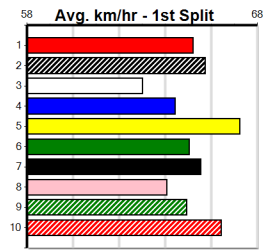

DREAMCHASERS - TICKETS ON SALE NOW

Distance: 450m, Race Type: Grade 5, Total Prizemoney: $2,925
1st: $1,950, 2nd: $600, 3rd: $300, 4th: $75

Watchdog Tips:

Bet:

Main table listing race details for 5 races: DON'T TELL SHELL, INFRARED RAYS, ARTS INFERNO, NO MORE GAMES, and GREEN FLASH. Each entry includes horse name, age, sex, color, date, time, BON, Margin, 1st/2nd (Time), PIR, Checked, Comment, WR, Split 1, S/P, Grade, Owner(s), Sire, Dam, Trainer, Winning Distances, Winning Weights, and a detailed Box History table.