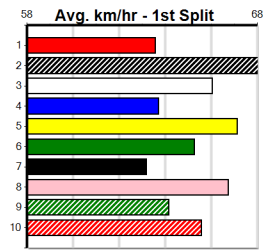

RSN GREY AREAS - WEDNESDAY AND FRIDAY

Distance: 390m, Race Type: Grade 5, Total Prizemoney: $2,925
1st: $1,950, 2nd: $600, 3rd: $300, 4th: $75

Watchdog Tips:

Bet:

Table with columns: Form Box, Wgt, Dist, Track, Date, Time, BON, Margin, 1st/2nd (Time), PIR, Checked, Comment, WR, Split 1, S/P, Grade

WINKING WILLIE [5]
BK Dog Feb-22 Sire: BERNARDO Dam: SILVER SALUTE
Owner(s): D Rhodes
Trainer: Ned McDonald (Pearcedale)
Winning Distances: < 300m (0) 300 - 399m (8) 400 - 499m (7) 500 - 599m (0) 600 - 699m (0) > 700m (0)
Box History table

BAD MOVE [5]
BK Bitch Jun-21 Sire: SHIMA SHINE Dam: SLINKY INKY
Owner(s): P Newell
Trainer: Patrick Newell (Wallan)
Winning Distances: < 300m (0) 300 - 399m (4) 400 - 499m (5) 500 - 599m (7) 600 - 699m (0) > 700m (0)
Box History table

MAN OF COURAGE [5]
BD Dog Jan-22 Sire: FERNANDO BALE Dam: SMOKIN' CINDY
Owner(s): S Coulson
Trainer: Shaun Coulson (Balliang)
Winning Distances: < 300m (0) 300 - 399m (4) 400 - 499m (5) 500 - 599m (0) 600 - 699m (0) > 700m (0)
Box History table

FRANK GRIMES [5]
BK Dog Dec-21 Sire: SUPERIOR PANAMA Dam: MAGGIE MARVEL
Owner(s): M Palmer
Trainer: Jordan Formosa (Heathcote)
Winning Distances: < 300m (0) 300 - 399m (0) 400 - 499m (4) 500 - 599m (0) 600 - 699m (0) > 700m (0)
Box History table

HUNTER FRED [5]
BK Dog Aug-21 Sire: ASTON DEE BEE Dam: ASTON LOPEZ
Owner(s): R Borda
Trainer: Bradley Fitton (Pearcedale)
Winning Distances: < 300m (0) 300 - 399m (0) 400 - 499m (6) 500 - 599m (0) 600 - 699m (0) > 700m (0)
Box History table

1

2

3

4

5