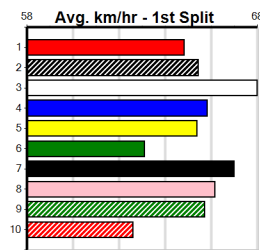

Distance: 450m, Race Type: Mixed 4/5, Total Prizemoney: $3,360
1st: $2,250, 2nd: $690, 3rd: $345, 4th: $75

Watchdog Tips: [ ] [ ] [ ] [ ] Bet: [ ]

Form Box Wgt Dist Track Date Time BON Margin 1st/2nd (Time) PIR Checked Comment W/R Split 1 S/P Grade

APACHE SHOUT [5] WBD Dog Aug-20 Sire: MY REDEEMER Dam: SHOUT OUT LOUD
Owner(s): BRINDLE (SYN), B Brown, J Wee hee, I Harrington, L Brown, E Bowles
Trainer: Brian Brown (Axdedale)
Box History table and Prize Best Starts table included.

KRAKEN WHISKY [5] F Dog Jan-23 Sire: ASTON RUPEE Dam: KRAKEN DOLL
Owner(s): EYLES (SYN), K Eyles, H Eyles, D Eyles
Trainer: Kevin Eyles (Murchison)
Box History table and Prize Best Starts table included.

BEAUTY BEAST [4] BK Bitch Jan-21 Sire: BARCIA BALE Dam: INMATE
Owner(s): Powellful Ryino (SYN), M Ryan, A Powell
Trainer: Adele Powell (Stanhope)
Box History table and Prize Best Starts table included.

HIGHER FORCE [5] BD Dog Apr-22 Sire: FERAL FRANKY Dam: XTREME NOTICE
Owner(s): A Debattista
Trainer: Aaron Debattista (Toolleen)
Box History table and Prize Best Starts table included.

PETE'S ENTITY [4] BK Dog Jan-22 Sire: ASTON DEE BEE Dam: ZARA'S ENTITY
Owner(s): W Heras
Trainer: Ian Garland (Longlea)
Box History table and Prize Best Starts table included.