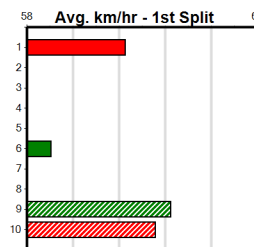

GRV VICBRED SERIES HT2

2

3:09PM

(VIC time)

Distance: 450m, Race Type: Maiden Heat, Total Prizemoney: $2,535
1st: $1,680, 2nd: $520, 3rd: $260, 4th: $75

Watchdog Tips: ☐ ☐ ☐ ☐ ☐ **Bet:**

Form Box	Wgt	Dist	Track	Date	Time	BON	Margin	1st/2nd (Time)	PIR	Checked	Comment	WR	Split 1	S/P	Grade

1

FLEETWOOD ODIN [M]
BKW Dog Feb-23 Sire: FERNANDO BALE Dam: CIRCLE OF DREAMS
Owner(s): CHAMPAGNE PTN (SYN), S Smith, A Langton Trainer: Angela Langton (Anakie)
Winning Distances: < 300m (0) 300 - 399m (0) 400 - 499m (0) 500 - 599m (0) 600 - 699m (0) > 700m (0)
Winning Weights:

8th (6)	31.5	300	HVL	R4	04-Sep-24	17.15	16.39	8.50L PAPA EASY (16.56)	M/8	4.12	$27.60 MH
2nd (6)	31.3	400	GEL	R2	13-Sep-24	23.22	22.65	2.50L PAW WHITLEY (23.05)	M/53	8.88	$10.70 M
3rd (2)	31.2	525	MEP	R3	18-Sep-24	30.82	29.87	9.00L SAINT NIFTY (30.20)	S/6333	5.31	$5.20 M
7th (6)	31.5	525	MEP	R3	25-Sep-24	31.11	29.64	11.00 PAW ZEVA (30.40)	S/7657	5.36	$21.20 M
2nd (8)	31.4	460	GEL	R2	04-Oct-24	26.43	25.69	6.00L COOPER'S LEGACY (26.04)	Q/112	6.70	$9.10 MH
3rd (1)	31.6	460	GEL	R4	11-Oct-24	26.58	25.86	9.00L PAW GORDY (25.95)	Q/333	6.72	$19.10 MF

Last 3 wins NOT included above

Box History

Bx	1st	2nd	3rd	4th	5th	6th	7th	8th
1			1					
2				1				
3								
4								
5								
6		1					1	1
7								
8		1						

Prize Best	$1635.00
Starts	6-0-2-2
Trk/Dts	0-0-0-0
APM	1531

2

FEIKUAI CALVIN [M]
BD Dog Dec-22 Sire: HARD STYLE RICO Dam: STRADA
Owner(s): A Steele Trainer: Scott Melville (Axedale)
Winning Distances: < 300m (0) 300 - 399m (0) 400 - 499m (0) 500 - 599m (0) 600 - 699m (0) > 700m (0)
Winning Weights:

Bx	1st	2nd	3rd	4th	5th	6th	7th	8th
1								
2								
3								
4								
5								
6								
7								
8								

Last 3 wins NOT included above

Prize Best	$0
Starts	0-0-0-0
Trk/Dts	0-0-0-0
APM	0

3

TALK IS CHEAP [M]
BK Dog Oct-22 Sire: FERAL FRANKY Dam: IT'S ALL TALK
Owner(s): A Galea Trainer: Angela Galea (Sunshine North)
Winning Distances: < 300m (0) 300 - 399m (0) 400 - 499m (0) 500 - 599m (0) 600 - 699m (0) > 700m (0)
Winning Weights:

Bx	1st	2nd	3rd	4th	5th	6th	7th	8th
1								
2								
3								
4								
5								
6								
7								
8								

Last 3 wins NOT included above

Prize Best	$0
Starts	0-0-0-0
Trk/Dts	0-0-0-0
APM	0

4

ASTON FORBES [M]
WBK Dog Nov-22 Sire: HOOKED ON SCOTCH Dam: ASTON CHA CHA
Owner(s): R Borda Trainer: Natasha Fullerton (Long Gully)
Winning Distances: < 300m (0) 300 - 399m (0) 400 - 499m (0) 500 - 599m (0) 600 - 699m (0) > 700m (0)
Winning Weights:

Bx	1st	2nd	3rd	4th	5th	6th	7th	8th
1								
2								
3								
4								
5								
6								
7								
8								

Last 3 wins NOT included above

Prize Best	$0
Starts	0-0-0-0
Trk/Dts	0-0-0-0
APM	0

5

PANADERO STAR [M]
BK Dog Dec-22 Sire: ASTON DEE BEE Dam: PANADERO OPAL
Owner(s): Dj Racing (SYN), J Baker, D Baker Trainer: Paul Abela (Parwan)
Winning Distances: < 300m (0) 300 - 399m (0) 400 - 499m (0) 500 - 599m (0) 600 - 699m (0) > 700m (0)
Winning Weights:

Bx	1st	2nd	3rd	4th	5th	6th	7th	8th
1								
2								
3								
4								
5								
6								
7								
8								

Last 3 wins NOT included above

Prize Best	$0
Starts	0-0-0-0
Trk/Dts	0-0-0-0
APM	0