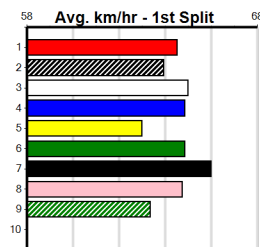

ELITE COLLARS & LEADS

Distance: 450m, Race Type: Mixed 6/7, Total Prizemoney: $2,925
1st: $1,950, 2nd: $600, 3rd: $300, 4th: $75

Watchdog Tips:

Bet:

Form Box Wgt Dist Track Date Time BON Margin 1st/2nd (Time) PIR Checked Comment W/R Split 1 S/P Grade

WHODAT DUCHESS [7]
BK Bitch Sep-22
Sire: ASTON RUPEE Dam: WHODAT DIVA
Owner(s): WHO DAT (SYN), D Doherty, A Elez, D Bent, T Gysberts, R Hogg, S Stringer, P Stubbley
Trainer: Lachlan Scott (Tatura)
ENG SHP 2024-10-17
Box History table and Prize Best Starts Trk/Dts APM

GOLIATH [7]
BK Dog Jul-22
Sire: BLACK MAGIC OPAL Dam: FEIKUAI DONNA
Owner(s): Pedal to the Metal (SYN), S Buccilli, B Buccilli, P Natoli, L Coco
Trainer: Peter Frost (Heathcote)
ENG SHP 2024-10-17
Box History table and Prize Best Starts Trk/Dts APM

MISS LUNA [6]
BK Bitch Jul-22
Sire: FERAL FRANKY Dam: MISS ROXY
Owner(s): D Klemke
Trainer: Robert Hayes (Toolleen)
ENG SHP 2024-10-18
Box History table and Prize Best Starts Trk/Dts APM

HIGH COTTON [7]
BK Dog Dec-21
Sire: FABREGAS Dam: ELSA ROSE
Owner(s): A Armstrong
Trainer: Alisdair Armstrong (Huntly)
ENG BEN 2024-10-18
Box History table and Prize Best Starts Trk/Dts APM

SAVVY LONG LEGS [6]
BD Dog May-22
Sire: FERAL FRANKY Dam: SAUSAGE SIZZLE
Owner(s): M Accardi
Trainer: Ciro Accardi (Heathcote)
ENG SHP 2024-10-18
Box History table and Prize Best Starts Trk/Dts APM