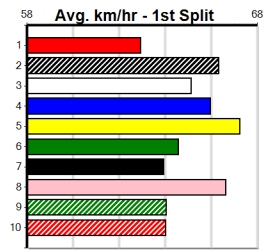

SHEPPARTON RACE 13

Distance: 390m, Race Type: Grade 5, Total Prizemoney: $2,925
1st: $1,950, 2nd: $600, 3rd: $300, 4th: $75

Watchdog Tips: ☐ ☐ ☐ ☐ ☐ ☐ Bet: ☐

ACE REDEEMER [5]
BK Bitch Aug-21 Sire: MY REDEEMER Dam: SCOTTISH PRIDE
Owner(s): M Perry Trainer: Jordan Formosa (Heathcote)
Winning Distances: < 300m (0) 300 - 399m (6) 400 - 499m (0) 500 - 599m (0) 600 - 699m (0) > 700m (0)
Winning Weights: 27.0(1) 27.8(1) 28.1(2) 28.2(1) 28.4(1)

Box	1st	2nd	3rd	4th	5th	6th	7th	8th
1	1	1	3	1	1			2
2				1	2	2		
3	1	1	4	3	1	1		1
4	1	1	2		3	1		1
5	2	1	2	3	1			1
6		1	1		1	1	2	
7			1	4	1	1		
8	1	3	1	1	2			

Prize Best Starts Trk/Dts APM: $14216.25, 22.27(5)-3/10/24, 67-6-8-15, 17-3-2-4, 5718

TAKE A SHINE [5]
BK Bitch Aug-21 Sire: SHIMA SHINE Dam: NO VACANCY
Owner(s): S Johnstone Trainer: Nathan Mckay (Tooleen)
Winning Distances: < 300m (0) 300 - 399m (5) 400 - 499m (4) 500 - 599m (0) 600 - 699m (0) > 700m (0)
Winning Weights: 27.3(1) 27.5(1) 27.6(2) 27.7(1) 28.0(3) 28.4(1)

Box	1st	2nd	3rd	4th	5th	6th	7th	8th
1	3	3		1	2			1
2		2			1			
3	1							
4		1						
5	2	1		1	1	1		
6			1	1	1			
7	1	1		1			1	
8	2	2	1	1	1	2		

Prize Best Starts Trk/Dts APM: $12115.00, 22.27(7)-10/8/24, 36-9-10-2, 3-1-1-0, 4687

MOTOR HEAD MAXIM [5]
BK Dog Feb-21 Sire: AZKABAN Dam: STYLISH BREE
Owner(s): D Keane Trainer: Danielle Keane (Koroit)
Winning Distances: < 300m (0) 300 - 399m (5) 400 - 499m (0) 500 - 599m (0) 600 - 699m (0) > 700m (0)
Winning Weights: 30.3(1) 32.9(3) 33.0(1)

Box	1st	2nd	3rd	4th	5th	6th	7th	8th
1	1	5	2			1	1	
2	1	3	2	2				1
3			1	2	1			1
4	1	3		2	3	1		1
5		1		1	2			4
6	2	1	1	5	1	3		
7		4	1	1	3	1		1
8		2	1	1	1	2	1	

Prize Best Starts Trk/Dts APM: $18445.00, 22.74(6)-23/10/23, 76-5-19-7, 1-0-0-0, 4094

WALTER WALRUS [5]
F Dog Feb-22 Sire: ASTON DEE BEE Dam: MAJA MAHI MAHI
Owner(s): N Mckay Trainer: Nathan Mckay (Tooleen)
Winning Distances: < 300m (0) 300 - 399m (5) 400 - 499m (1) 500 - 599m (0) 600 - 699m (0) > 700m (0)
Winning Weights: 34.1(1) 34.3(2) 34.6(1) 34.7(2)

Box	1st	2nd	3rd	4th	5th	6th	7th	8th
1	1	1	1		1	1		
2				1				
3	2	1	1			1		
4	2		2		1			
5								2
6			1					2
7	1	1		3				
8	2	1						1

Prize Best Starts Trk/Dts APM: $13128.57, FSH, 26-6-3-5, 0-0-0-0, 4572

WHISKEY GOSSIP (QLD)[5]
WBK Bitch Jun-22 Sire: HOOKED ON SCOTCH Dam: PENNYBACKER
Owner(s): D Leeson Trainer: Kayla Cottrell (Pearcedale)
Winning Distances: < 300m (0) 300 - 399m (0) 400 - 499m (2) 500 - 599m (1) 600 - 699m (0) > 700m (0)
Winning Weights: 26.3(1) 26.5(1) 27.3(1)

Box	1st	2nd	3rd	4th	5th	6th	7th	8th
1								
2	1	1				1		
3	1					1		
4								1
5				1			1	
6	1							
7		1						
8								1

Prize Best Starts Trk/Dts APM: $6940.00, FSH, 11-3-2-0, 0-0-0-0, 4378