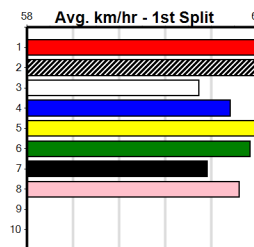

SPORTSBET BENDIGO CUP HT6

Distance: 425m, Race Type: S/E Heat, Total Prizemoney: $7,325
1st: $5,000, 2nd: $1,500, 3rd: $750, 4th: $75

UNLEASH IN MIAMI (1) owns a scorching 23.42 PB here and he is drawn to make every post a winner. AT MY COMMAND (5) is airborne at present and she will pressure the red from the outset, while SYDNEY SHOW (8) may be the value runner

Watchdog Tips: 1 5 8 7 Bet: Win 1

Form Box for UNLEASH IN MIAMI [4]. Includes dog details, winning distances, weights, and a box history table.

Form Box for ZIPPING MINAJ (NSW)[5]. Includes dog details, winning distances, weights, and a box history table.

Form Box for HIGHLY ALERT [5]. Includes dog details, winning distances, weights, and a box history table.

Form Box for BEN SHAKER [2]. Includes dog details, winning distances, weights, and a box history table.

Form Box for AT MY COMMAND (QLD)[3]. Includes dog details, winning distances, weights, and a box history table.