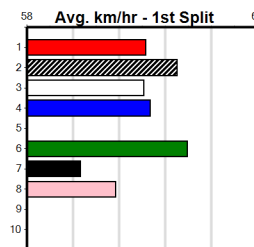

AVARD CIVIL (0-1 WIN)

Distance: 425m, Race Type: Restricted Win, Total Prizemoney: $2,925
1st: $1,950, 2nd: $600, 3rd: $300, 4th: $75

JAICOS (1) has been impressive in his past two and he is drawn to settle close to the speed. PAW YANELLE (2) was never headed on debut at Warragul and she will be in the firing line throughout. JILLIBY MISH (3) must be respected

Watchdog Tips: 1 2 3 6 **Bet:** Win 1

1

JAICOS [M] **$3.00**

Impressive in his past two, well drawn, yes

BK Dog Dec-22 Sire: AUSSIE INFRARED Dam: FREYA THE SLAYER

Owner(s): KANE IT (SYN), R Bloomfield, K Ralston Trainer: Roger Bloomfield (Benalla)

Winning Distances: < 300m (0) 300 - 399m (0) 400 - 499m (0) 500 - 599m (0) 600 - 699m (0) > 700m (0)

Winning Weights:

Pl	Age	Sex	Weight	Dist	Time	Margin	1st/2nd (Time)	PIR	Checked	Comment	W/R	Split 1	S/P	Grade
4th	(4)	30.6	390	SHP	R1	19-Aug-24	22.88	21.94	6.50L	RHOSWEN (22.43)	S/76	. . .	8.83	$7.50 M
3rd	(6)	30.9	390	SHP	R1	16-Sep-24	22.67	22.08	2.00L	SPIRITED OLIVER (22.54)	S/55	. . .	8.63	$4.20 M
2nd	(2)	31.2	425	BEN	R1	27-Sep-24	24.28	23.60	3.75L	ATLAS ALIEN (24.03)	S/422	. . .	6.80	$2.30 M

Last 3 wins NOT included above

Box History

Bx	1st	2nd	3rd	4th	5th	6th	7th	8th
1								
2	1							
3								
4				1				
5								
6			1					
7								
8								

Prize Best $855.00
Starts 24.28(2)-27/9/24
Trk/Dts 3-0-1-1
APM 1-0-1-0 840

2

PAW YANELLE (NSW)[7] **$3.00**

Never headed on debut, danger if steps

WDKBD Bitch Jan-23 Sire: FERNANDO BALE Dam: ZELZER ALLEN

Owner(s): B Wheeler Trainer: Thomas Dailly (Anakie)

Winning Distances: < 300m (0) 300 - 399m (0) 400 - 499m (1) 500 - 599m (0) 600 - 699m (0) > 700m (0)

Winning Weights: 26.5(1)

Pl	Age	Sex	Weight	Dist	Time	Margin	1st/2nd (Time)	PIR	Checked	Comment	W/R	Split 1	S/P	Grade
1st	(3)	26.5	460	WGL	R4	20-Sep-24	26.34	25.89	8.00L	RIVIA LUFFY (26.87)	Q/111	. . .	6.57	$5.60 M
6th	(5)	26.9	450	BAL	R10	25-Sep-24	26.06	25.40	8.50L	PAW MANTRA (25.48)	M/466	. . .	6.70	$20.80 RW

Last 3 wins NOT included above

Box History

Bx	1st	2nd	3rd	4th	5th	6th	7th	8th
1								
2								
3	1							
4								
5					1			
6								
7								
8								

Prize Best $1680.00
Starts FSH
Trk/Dts 2-1-0-0
APM 0-0-0-0 1680

3

JILLIBY MISH [M] **$12.00**

Makes mistakes but has the talent, can threaten

BD Bitch Jan-22 Sire: FERNANDO BALE Dam: VICKI'S QUEEN

Owner(s): K Jackson Trainer: Kate Jackson (Kamarooka)

Winning Distances: < 300m (0) 300 - 399m (0) 400 - 499m (0) 500 - 599m (0) 600 - 699m (0) > 700m (0)

Winning Weights:

Pl	Age	Sex	Weight	Dist	Time	Margin	1st/2nd (Time)	PIR	Checked	Comment	W/R	Split 1	S/P	Grade
3rd	(8)	26.2	425	BEN	R1	12-Jun-24	25.13	23.95	0.75L	ARGYLE PANDORA (25.09)	Q/233	. . .	6.70	$3.40 M
5th	(6)	24.9	300	HVL	R1	10-Jul-24	17.55	16.99	4.75L	REGAL PHONIC (17.22)	M/2	. . .	3.96	$13.30 T3-M
2nd	(5)	24.3	425	BEN	R2	17-Jul-24	24.69	24.18	2.50L	COOL SPARKY (24.53)	M/233	. . .	6.73	$29.40 T3-M
5th	(6)	24.3	390	SHP	R1	19-Jul-24	23.74	22.28	14.00	SHY CABANG (22.78)	M/55	. . .	9.55	$4.50 M
ST (-)	24.1	425	BEN			21-Aug-24	24.39		1.5L	Trial Cleared	Q/11	. . .	2of4	. ST
2nd	(4)	24.2	390	BAL	R2	06-Sep-24	23.09	22.42	0.50L	RUXTON SHINE (23.07)	Q/13	. . .	SW	. ST
ST (-)	24.6	390	SHP			16-Sep-24	22.49		0.01L	Trial Cleared	Q/11	. . .	1of4	. ST
3rd	(5)	25.0	390	SHP	R2	30-Sep-24	22.96	22.08	1.25L	ZESTY BOY (22.88)	M/33	. . .	8.70	$43.00 M

Last 3 wins NOT included above

Box History

Bx	1st	2nd	3rd	4th	5th	6th	7th	8th
1								
2								
3								
4								
5		1	1					
6					2			
7								1
8			1			1		

Prize Best $1110.00
Starts 24.69(5)-17/7/24
Trk/Dts 14-0-2-2
APM 5-0-1-1 888