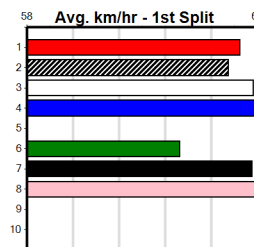

SPORTSBET BENDIGO CUP HT1

Distance: 425m, Race Type: S/E Heat, Total Prizemoney: $7,325
1st: $5,000, 2nd: $1,500, 3rd: $750, 4th: $75

FIFTY SHORT (7) is armed with an electric turn of foot and he should be able to cross through the bend. HOTEL WHISKY ONE (8) was simply brilliant here last time and he will get a nice cart across early on. CANYA NITRATE (6) should fire fresh.

Watchdog Tips: 7 8 6 1 Bet: Win 7

VINCENT BALE (NSW)[4] Powerful type, drawn to settle closer, place $10.00
Owner(s): B Wheeler
Winning Distances: < 300m (0) 300 - 399m (0) 400 - 499m (3) 500 - 599m (8) 600 - 699m (0) > 700m (0)
Box History table and Prize Best Starts table included.

LIGHTNING JEWEL [3] Unbeaten here but this is a lot harder, next time $7.50
Owner(s): N Beltran
Winning Distances: < 300m (0) 300 - 399m (7) 400 - 499m (9) 500 - 599m (0) 600 - 699m (0) > 700m (0)
Box History table and Prize Best Starts table included.

TOMMY TEQUILA (NSW)[4] Front runner, too much heat out wide, place best $10.00
Owner(s): Evolution (SYN), T Fogarty, J Phillips
Winning Distances: < 300m (0) 300 - 399m (0) 400 - 499m (4) 500 - 599m (7) 600 - 699m (0) > 700m (0)
Box History table and Prize Best Starts table included.

SUMMER KOBIE [4] Runs into a couple of rockets, out of his depth $21.00
Owner(s): THOR-PLUM (SYN), J Thorpe, D Plumridge, T Sando, A Stock, R Stock
Winning Distances: < 300m (0) 300 - 399m (5) 400 - 499m (3) 500 - 599m (0) 600 - 699m (0) > 700m (0)
Box History table and Prize Best Starts table included.

*** VACANT BOX ***
Owner(s):
Winning Distances: < 300m (0) 300 - 399m (0) 400 - 499m (0) 500 - 599m (0) 600 - 699m (0) > 700m (0)
Winning Weights:
Trainer:
Box History