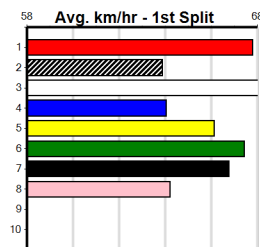

SPORTSBET BENDIGO CUP HT3

Distance: 425m, Race Type: S/E Heat, Total Prizemoney: $7,325
1st: $5,000, 2nd: $1,500, 3rd: $750, 4th: $75

MATT LOCH (7) is one of the best provincial sprinters in the game and he will be carving out time on the arm. MARLEE STAR (3) is a gun NSW speedster and he just needs to step on terms. DESCRIPTION (1) has a great record here.

Watchdog Tips: [7] [3] [1] [2] Bet: Win 7

Form Box Wgt Dist Track Date Time BON Margin 1st/2nd (Time) PIR Checked Comment W/R Split 1 S/P Grade

DESCRIPTION [4] Great record here, has pace to burn, threat $7.50
Owner(s): A Tullio
Winning Distances: < 300m (0) 300 - 399m (3) 400 - 499m (11) 500 - 599m (1) 600 - 699m (0) > 700m (0)
Box History table and Prize Best Starts info.

PAW UTILITY (NSW)[5] Exciting prospect, thrown in the deep end, respect $10.00
Owner(s): B Wheeler
Winning Distances: < 300m (0) 300 - 399m (2) 400 - 499m (2) 500 - 599m (0) 600 - 699m (0) > 700m (0)
Box History table and Prize Best Starts info.

MARLEE STAR (NSW)[5] Gun NSW speedster, danger with a clear run early $4.00
Owner(s): E Harris
Winning Distances: < 300m (0) 300 - 399m (3) 400 - 499m (10) 500 - 599m (0) 600 - 699m (0) > 700m (0)
Box History table and Prize Best Starts info.

HARTNEY [4] Misses the kick and will run into traffic, tested $21.00
Owner(s): M Carruthers
Winning Distances: < 300m (0) 300 - 399m (3) 400 - 499m (7) 500 - 599m (0) 600 - 699m (0) > 700m (0)
Box History table and Prize Best Starts info.

GAS LANTERN [3] Rises in class but has pace to burn, place value $16.00
Owner(s): A Mooney
Winning Distances: < 300m (0) 300 - 399m (4) 400 - 499m (5) 500 - 599m (0) 600 - 699m (0) > 700m (0)
Box History table and Prize Best Starts info.