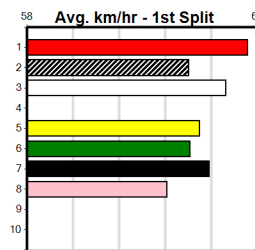

SPORTSBET BENDIGO CUP HT5

Distance: 425m, Race Type: S/E Heat, Total Prizemoney: $7,325
1st: $5,000, 2nd: $1,500, 3rd: $750, 4th: $75

PASS THE BUCK (1) is three of three here and he is expected to fire after a freshen up. SICARIO BEAST (4) has devastating early speed and he will be carving out scorching sectionals. BORACAY STORM (5) must be respected.

Watchdog Tips: 1 4 5 6 Bet: Trifecta 1,4/1,4,5/1,4,5,6 ($10 - 125%)

Race 1: PASS THE BUCK [4] Unbeaten here, star speedster, hard to hold out $1.90. Includes dog details, winning distances, weights, and box history.

Race 2: LEROY'S GIRL [5] Runs into a couple of rockets, out of her depth $91.00. Includes dog details, winning distances, weights, and box history.

Race 3: BUN STORM [5] SA Oaks winner, back in distance, prefer others $16.00. Includes dog details, winning distances, weights, and box history.

Race 4: SICARIO BEAST (NSW)[5] Gun NSW speedster, burns early on, main danger $4.00. Includes dog details, winning distances, weights, and box history.

Race 5: BORACAY STORM [4] Slashing Geelong winner, threat if crosses early $4.80. Includes dog details, winning distances, weights, and box history.