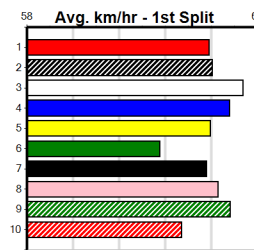

JARROD LARKIN CONCRETING

Distance: 500m, Race Type: Mixed 4/5, Total Prizemoney: $3,875
1st: $2,600, 2nd: $800, 3rd: $400, 4th: $75

SUNNYSIDE JO (4) is one of the most reliable beginners in the game and she can break up the field through the bend. AUNT VIRGINIA (3) busted the clock at Sandown last time and she just needs luck early on. HI THERE FRANK (2) is a consistent type

Watchdog Tips: 4 3 2 8 Bet: Win 4

Race card for TWILIGHT JET [5], $26.00. Includes owner (F Vantaarling), sire (AZKABAN), dam (STYLISH BREE), and a list of past performances with dates, times, and distances.

Race card for HI THERE FRANK [5], $4.60. Includes owner (AGSS Cranbourne), sire (LIGHTNING FRANK), dam (NAYLA SWIFT), and a list of past performances.

Race card for AUNT VIRGINIA [4], $3.20. Includes owner (SPARKLE AND FADE), sire (FERNANDO BALE), dam (QUENA DEE AIR), and a list of past performances.

Race card for SUNNYSIDE JO [5], $4.00. Includes owner (P Connell), sire (MY REDEEMER), dam (MINTER BEE), and a list of past performances.

Race card for CITY LIMIT [5], $8.00. Includes owner (B Lock), sire (OVER LIMIT), dam (EMERALD CITY), and a list of past performances.