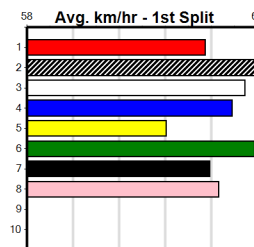

SPORTSBET BENDIGO CUP HT2

Distance: 425m, Race Type: S/E Heat, Total Prizemoney: $7,325
1st: $5,000, 2nd: $1,500, 3rd: $750, 4th: $75

SERIAL STICKER (4) blew the start here last time and a better getaway can see him find the top early and make amends. MOCK FISH (7) continues to elevate his game and he will keep the pressure on throughout. ZEUS THUNDERBOLT (3) has claims

Watchdog Tips: 4 7 3 2 Bet: Win 4

PAW KRAMER (NSW)[5] Shows promise but prefer over slightly longer $14.00
DKBD Dog Aug-22 Sire: FERNANDO BALE Dam: XAMIRA BALE
Owner(s): B Wheeler
Trainer: Samantha Grenfell (Anakie)

RIENDO [3] Burns early, last 40m is the concern, respect $7.50
WBK Bitch Jan-22 Sire: ORSON ALLEN Dam: OUR MAGIC TURBO
Owner(s): SPIKEY (SYN), T Wark, S Evans
Trainer: Thomas Wark (Rushworth)

ZEUS THUNDERBOLT [5] Star on the rise, major player if gets room early $3.40
WBK Dog Aug-22 Sire: BLACK MAGIC OPAL Dam: PROMOTE
Owner(s): G Sprod
Trainer: Bradley Greenough (Pearcedale)

SERIAL STICKER (NSW)[5] Blew the start last time, can atone, take catching $3.60
BK Dog Mar-22 Sire: MEPUNGA CRUZER Dam: KISSING CARTER
Owner(s): A Mcvicker
Trainer: Brendan Pursell (Lara)

JUDGEMENT DAY [5] Big engine but needs things his own way, risky $10.00
BK Dog Dec-21 Sire: HOOKED ON SCOTCH Dam: LEGENDARY LASS
Owner(s): K Osborne
Trainer: Anthony Azzopardi (Rowsley)