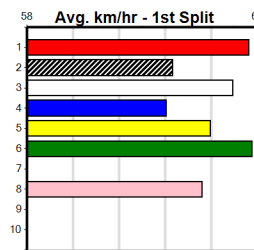

SPORTSBET BENDIGO CUP HT4

Distance: 425m, Race Type: S/E Heat, Total Prizemoney: $7,325
1st: $5,000, 2nd: $1,500, 3rd: $750, 4th: $75

BADGER'S BEAST (7) has been destroying the clock around Richmond and Maitland and he will be suited to this track. ORLI BALE (4) is a gifted chaser and he just needs a clear crack mid race. MILE A MINUTE (6) continues to impress

Watchdog Tips: 7 4 6 1 Bet: Box Quinella 4,6,7 ($10 for 333.33%)

SHIMA CURRENT [4] Huge talent but can be risky early on, keep safe $7.50
Owner(s): KOOWEE (SYN), D Gleeson, R Cummings, M Hildebrand, P Chopping, G Hildebrand
Trainer: Thomas Dailly (Anakie)

HE SHINES [5] Capable but better suited to a wider draw $21.00
Owner(s): G Connell
Trainer: David Kerr (Caldermeade)

TATTOOED [4] Great record here, pace out wide is a worry, place $8.00
Owner(s): BEV AND DANIEL (SYN), B Pell, D Pell
Trainer: Anthony Azzopardi (Rowsley)

ORLI BALE (NSW)[4] Huge talent, can charge to the line, danger $6.50
Owner(s): B Wheeler
Trainer: Correy Grenfell (Anakie)

IDYLLIC JAMES [5] Promising type but needs to lead to win, tested $12.00
Owner(s): C James
Trainer: Clint Capuano (Anakie)

1

2

3

4

5