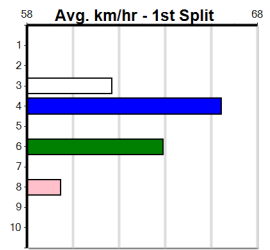

BENDIGO ADVERTISER

Distance: 425m, Race Type: Maiden, Total Prizemoney: $2,535
1st: $1,680, 2nd: $520, 3rd: $260, 4th: $75

OREGON HUTAN (6) has had little luck to date and he is expected to make amends this time around. CLAUSE EDWARD (1) is a well bred type and he is drawn to get all the breaks, while RITA MAY (2) is a litter mate to the red and can threaten

Watchdog Tips: 6 1 2 5 **Bet:** Win 6

Form Box	Wgt	Dist	Track	Date	Time	BON	Margin	1st/2nd (Time)	PIR	Checked	Comment	W/R	Split 1	S/P	Grade		
1	CLAUSE EDWARD [M] $4.00																
	Well bred, drawn to get the breaks, danger																
	BK Dog Feb-23 Sire: GOOD ODDS HARADA Dam: PIRATES PATCH Trainer: Malcolm Davis (Heathcote)																
	Owner(s): M Davis																
	Winning Distances: < 300m (0) 300 - 399m (0) 400 - 499m (0) 500 - 599m (0) 600 - 699m (0) > 700m (0)																
	Winning Weights:																
	<table border="1" style="width: 100%; border-collapse: collapse;"> <thead> <tr> <th>Bx</th> <th>1st</th> <th>2nd</th> <th>3rd</th> <th>4th</th> <th>5th</th> <th>6th</th> <th>7th</th> <th>8th</th> </tr> </thead> <tbody> <tr><td>1</td><td></td><td></td><td></td><td></td><td></td><td></td><td></td><td></td></tr> <tr><td>2</td><td></td><td></td><td></td><td></td><td></td><td></td><td></td><td></td></tr> <tr><td>3</td><td></td><td></td><td></td><td></td><td></td><td></td><td></td><td></td></tr> <tr><td>4</td><td></td><td></td><td></td><td></td><td></td><td></td><td></td><td></td></tr> <tr><td>5</td><td></td><td></td><td></td><td></td><td></td><td></td><td></td><td></td></tr> <tr><td>6</td><td></td><td></td><td></td><td></td><td></td><td></td><td></td><td></td></tr> <tr><td>7</td><td></td><td></td><td></td><td></td><td></td><td></td><td></td><td></td></tr> <tr><td>8</td><td></td><td></td><td></td><td></td><td></td><td></td><td></td><td></td></tr> </tbody> </table>																
	Last 3 wins NOT included above																
	<table border="1" style="width: 100%; border-collapse: collapse;"> <tr> <td>Prize Best</td> <td></td> <td>$0</td> <td>FSH</td> </tr> <tr> <td>Starts</td> <td></td> <td>0-0-0-0</td> <td></td> </tr> <tr> <td>Trk/Dts</td> <td></td> <td>0-0-0-0</td> <td></td> </tr> <tr> <td>APM</td> <td></td> <td>0</td> <td></td> </tr> </table>																
	2	RITA MAY [M] $6.50															
Litter mate to the red, watch betting moves																	
F Bitch Feb-23 Sire: GOOD ODDS HARADA Dam: PIRATES PATCH Trainer: Glenn Maxwell (Heathcote)																	
Owner(s): M Davis																	
Winning Distances: < 300m (0) 300 - 399m (0) 400 - 499m (0) 500 - 599m (0) 600 - 699m (0) > 700m (0)																	
Winning Weights:																	
<table border="1" style="width: 100%; border-collapse: collapse;"> <thead> <tr> <th>Bx</th> <th>1st</th> <th>2nd</th> <th>3rd</th> <th>4th</th> <th>5th</th> <th>6th</th> <th>7th</th> <th>8th</th> </tr> </thead> <tbody> <tr><td>1</td><td></td><td></td><td></td><td></td><td></td><td></td><td></td><td></td></tr> <tr><td>2</td><td></td><td></td><td></td><td></td><td></td><td></td><td></td><td></td></tr> <tr><td>3</td><td></td><td></td><td></td><td></td><td></td><td></td><td></td><td></td></tr> <tr><td>4</td><td></td><td></td><td></td><td></td><td></td><td></td><td></td><td></td></tr> <tr><td>5</td><td></td><td></td><td></td><td></td><td></td><td></td><td></td><td></td></tr> <tr><td>6</td><td></td><td></td><td></td><td></td><td></td><td></td><td></td><td></td></tr> <tr><td>7</td><td></td><td></td><td></td><td></td><td></td><td></td><td></td><td></td></tr> <tr><td>8</td><td></td><td></td><td></td><td></td><td></td><td></td><td></td><td></td></tr> </tbody> </table>																	
Last 3 wins NOT included above																	
<table border="1" style="width: 100%; border-collapse: collapse;"> <tr> <td>Prize Best</td> <td></td> <td>$0</td> <td>FSH</td> </tr> <tr> <td>Starts</td> <td></td> <td>0-0-0-0</td> <td></td> </tr> <tr> <td>Trk/Dts</td> <td></td> <td>0-0-0-0</td> <td></td> </tr> <tr> <td>APM</td> <td></td> <td>0</td> <td></td> </tr> </table>																	
3		REDEEMER WILLOW [M] $16.00															
	Well beaten in all three runs, needs to improve																
	BD Bitch Jan-22 Sire: MY REDEEMER Dam: ZERO COOL Trainer: Sean Van taarling (Tallygaroopna)																
	Owner(s): R Jack																
	Winning Distances: < 300m (0) 300 - 399m (0) 400 - 499m (0) 500 - 599m (0) 600 - 699m (0) > 700m (0)																
	Winning Weights: