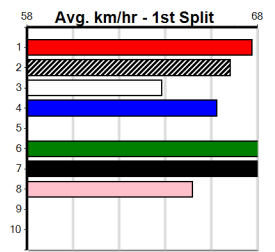

Bendigo
10
9:33PM
(VIC time)

SPORTSBET BENDIGO CUP HT7

Distance: 425m, Race Type: S/E Heat, Total Prizemoney: $7,325
1st: $5,000, 2nd: $1,500, 3rd: $750, 4th: $75

ASTON FANTASTIC (1) is armed with unrivalled early speed and he will turn for home with a nice break. SHEEZEL (6) has been enormous since moving to Vic and he can come out running at times. ON HIGH ALERT (4) should be primed to fire fresh

Watchdog Tips: **1** **6** **4** **7** **Bet:** **Win 1**

1

ASTON FANTASTIC (NSW)[5] Scorching early speed, can go sub 23.50, yes **$2.20**

BK Dog Feb-22 Sire: AUSSIE INFRARED Dam: FANTASTIC DOTTY
Owner(s): R Borda
Winning Distances: < 300m (0) 300 - 399m (11) 400 - 499m (10) 500 - 599m (0) 600 - 699m (0) > 700m (0)
Winning Weights: 31.3(1) 31.6(1) 31.8(1) 32.0(1) 32.2(1) 32.3(1) 32.4(1) 32.5(3) 32.6(3) 32.7(1) 32.8(4) 32.9(1) 33.0(2)

Box	1st	2nd	3rd	4th	5th	6th	7th	8th
1	4	1						
2	1	2						
3		1	1					
4	7	2						
5	1				1			
6	1							
7	2							2
8	5	1						

Prize Best Starts Trk/Dts APM $66566.88 23.62(1)-27/9/24 33-21-7-1 2-0-2-0 27519

2

OUR REGARDS (SA)[5] Showing promise but this is harder, too risky **$26.00**

BK Dog Mar-22 Sire: AUSSIE INFRARED Dam: SCOTT SOMETHING
Owner(s): P Stephens
Winning Distances: < 300m (0) 300 - 399m (3) 400 - 499m (0) 500 - 599m (0) 600 - 699m (0) > 700m (0)
Winning Weights: 30.3(2) 30.5(1)

Box	1st	2nd	3rd	4th	5th	6th	7th	8th
1								
2	1							
3								
4	2	1						
5								
6					1			
7								
8								

Prize Best Starts Trk/Dts APM $6180.00 24.11(6)-27/9/24 5-3-1-0 2-0-1-0 5454

3

MILITANT STORM [4] Honest type but will find this class beyond him **$81.00**

BD Bitch Nov-20 Sire: FERNANDO BALE Dam: MILITANT SPIRIT
Owner(s): K Hunt
Winning Distances: < 300m (0) 300 - 399m (2) 400 - 499m (10) 500 - 599m (3) 600 - 699m (0) > 700m (0)
Winning Weights: 26.9(1) 27.1(1) 27.2(1) 27.3(1) 27.5(1) 27.6(2) 27.7(2) 28.0(2) 28.1(2) 28.2(1) 28.4(1)

Box	1st	2nd	3rd	4th	5th	6th	7th	8th
1	3	2	1	2			1	
2	5	2	1	2	1			1
3	2	1	1	3	2	2	1	1
4	1	3	1	1	1			
5	1	1		3	3			
6	1	2	1	1	1	1	1	
7	2	2		2	1	1	2	
8	1	6	1	1	1			

Prize Best Starts Trk/Dts APM $55660.63 23.89(5)-6/1/23 78-15-18-7 37-8-5-5 9745

4

ON HIGH ALERT (SA)[5] Resuming, huge talent when fit, can threaten **$4.00**

F Dog May-22 Sire: ZAMBORA BROCKIE Dam: NANGAR MIA
Owner(s): N Lalli
Winning Distances: < 300m (0) 300 - 399m (2) 400 - 499m (6) 500 - 599m (0) 600 - 699m (0) > 700m (0)
Winning Weights: 33.2(1) 33.3(2) 33.5(2) 33.7(1) 33.8(1) 33.9(1)

Box	1st	2nd	3rd	4th	5th	6th	7th	8th
1	3	2	1	2				
2	5	2	1	2	1			1
3	1		1					
4	2							
5		2	1					
6	1							
7		1						
8	2							

Prize Best Starts Trk/Dts APM $44265.00 FSH 13-8-3-2 0-0-0-0 10671

5

*** VACANT BOX ***

Sire: Dam: Trainer:
Owner(s):
Winning Distances: < 300m (0) 300 - 399m (0) 400 - 499m (0) 500 - 599m (0) 600 - 699m (0) > 700m (0)
Winning Weights:

Box History