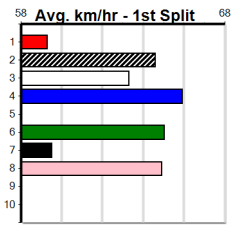

PHOTO MAN AT STUD

Distance: 400m, Race Type: Maiden, Total Prizemoney: $2,535
1st: $1,680, 2nd: $520, 3rd: $260, 4th: $75

9

4:57PM

(VIC time)

IRON BLOOD (2) showed a good turn of foot in his debut run here and he is suited back to this distance range. WARRIOR JACK (3) was far from disgraced on debut and he will be strong in the run home.

Watchdog Tips:

2

3

7

8

Bet:

Win 2

Form Box Weight Dist Track Date Time BON Margin 1st/2nd (Time) PIR Checked Comment W/R Split 1 S/P Grade

1 JAY'S GIRL [M] *Better for the run on debut, place claims*
BD B Nov-22 TOMMY SHELBY SHOOT TO MISS **$7.50**
Trainer: Gino Micallef (Narre Warren North)
5th (6) 26.4 390 BAL R9 02-Oct-24 23.12 21.95 8.00LNO BAD DEED (22.58) M/55 . . . . 8.76 $9.70 M

Winning Boxes

1	2	3	4	5	6	7	8
Prize							
Best							
Starts							
Trk/Dst							
APM							

2 IRON BLOOD [M] *Showed good mid race pace on debut, yes*
BE D Mar-23 BEAST UNLEASHED GRAND NEO **$3.40**
Trainer: Christian Wilk (Tanjil South)
6th (1) 30.2 460 WGL R4 04-Oct-24 26.90 25.76 5.50LSPEEDY BEAR (26.54) M/211 . SW . 6.62 $12.00 M

Winning Boxes

1	2	3	4	5	6	7	8
Prize							
Best							
Starts							
Trk/Dst							
APM							

3 WARRIOR JACK [M] *Far from disgraced on debut, danger if steps*
BK D Jan-23 ASTON RUPEE DIAMOND BANNER **$4.20**
Trainer: Corey Fulford (Maffra)
3rd (2) 35.7 400 WGL R9 04-Oct-24 23.28 22.71 4.00LKIP STAVROS (23.00) M/43 . . . . 8.68 $3.70 M

Winning Boxes

1	2	3	4	5	6	7	8
Prize							
Best							
Starts							
Trk/Dst							
APM							

4 WARRIOR ETHAN [M] *Missed the kick on debut, may need another run*
BK D Jan-23 ASTON RUPEE DIAMOND BANNER **$10.00**
Trainer: Lindsay Fulford (Maffra)
7th (4) 34.3 400 WGL R3 04-Oct-24 24.32 22.71 15.00LROSE OPAL (23.31) M/34 . . . . 8.48 $12.20 M

Winning Boxes

1	2	3	4	5	6	7	8
Prize							
Best							
Starts							
Trk/Dst							
APM							

5 *** VACANT BOX ***
Trainer:
Owner(s):

Winning Boxes

1	2	3	4	5	6	7	8
Prize							
Best							
Starts							
Trk/Dst							
APM							

6 BLACK REALITY [M] **** SCRATCHED ****
BK B Jul-22 ASTON RUPEE WHAT A SURPRISE **$6.00**
Trainer: Michael Tharle (Devon Meadows)
4th (2) 27.6 400 WGL R1 20-Sep-24 23.37 22.68 1.5LMRS. SMITH (23.27) M/33 . . . . 8.58 $15.70 M
6th (1) 27.5 400 WGL R1 24-Sep-24 23.09 22.39 7.00LOUR BOY SHANNON (22.61) M/77 . . . . $17.10 M
4th (6) 27.3 400 WGL R3 04-Oct-24 23.74 22.71 6.50LROSE OPAL (23.31) M/56 . . . . 8.51 $3.30 M

Winning Boxes

1	2	3	4	5	6	7	8
Prize							
Best							
Starts							
Trk/Dst							
APM							

7 DERMOTT ROSE [M] *Strong type, will continue to improve, respect*
BE D Dec-22 MAGICAL BALE SHANTELE ROSE **$7.00**
Trainer: Jeffrey Chignell (Rosedale)
4th (8) 34.7 435 SLE R2 22-Sep-24 25.34 24.32 6.00LMY AMBER (24.94) S/433 . . . . 5.40 $7.80 M
2nd (1) 34.4 435 SLE R4 29-Sep-24 25.21 24.44 4.25LANCIENT EGYPTIAN (24.92) M/422 . . . . 5.54 $3.50 MH
4th (2) 34.3 435 SLE R2 06-Oct-24 24.95 24.16 10.00LSPRING REGENCY (24.28) M/544 . SW . 5.51 $51.10 MF

Winning Boxes

1	2	3	4	5	6	7	8
Prize							
Best							
Starts							
Trk/Dst							
APM							

8 ROCHARD [M] *Had some support on debut, early pace, place*
BK D Apr-21 BERNARDO SUNSET SENORITA **$6.00**
Trainer: Dean Williamson (Moe)
5th (6) 28.1 400 WGL R9 04-Oct-24 23.62 22.71 9.00LKIP STAVROS (23.00) Q/22 . . . . 8.56 $7.60 M

Winning Boxes

1	2	3	4	5	6	7	8
Prize							
Best							
Starts							
Trk/Dst							
APM							

9 *** NO RESERVE ***
Trainer:
Owner(s):

Winning Boxes

1	2	3	4	5	6	7	8
Prize							
Best							
Starts							
Trk/Dst							
APM