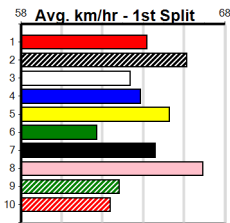

PAUA OF BUDDY AT STUD

Distance: 460m, Race Type: Mixed 4/5, Total Prizemoney: $3,360
1st: $2,250, 2nd: $690, 3rd: $345, 4th: $75

Watchdog Tips:

1

3

7

8

Bet:

Win 1

1 AUSSIE SUPREME [4]

Brilliant effort two runs back, hard to hold out

Table for race 1: AUSSIE SUPREME [4]. Includes runner details (RF, D, Date, Name, Time, BON, Margin, 1st/2nd, PIR, Checked, Comment, W/R, Split 1, S/P, Grade), trainer (Tony Tufo), and winning boxes. Prize is $2.50.

2 WANDANA LAD [5]

Wide runner, needs to lead, prefer others

Table for race 2: WANDANA LAD [5]. Includes runner details (BK, D, Date, Name, Time, BON, Margin, 1st/2nd, PIR, Checked, Comment, W/R, Split 1, S/P, Grade), trainer (Garry Johnson), and winning boxes. Prize is $26.00.

3 TWO BOO HOOK [5] Biks

Great effort last time out, danger with luck

Table for race 3: TWO BOO HOOK [5] Biks. Includes runner details (F, D, Date, Name, Time, BON, Margin, 1st/2nd, PIR, Checked, Comment, W/R, Split 1, S/P, Grade), trainer (Charlie Galea), and winning boxes. Prize is $4.80.

4 AUDACIOUS LIVVY [5]

Needs to lead, too much pace inside and out

Table for race 4: AUDACIOUS LIVVY [5]. Includes runner details (BK, B, Date, Name, Time, BON, Margin, 1st/2nd, PIR, Checked, Comment, W/R, Split 1, S/P, Grade), trainer (Diane Wainwright), and winning boxes. Prize is $10.00.

5 CATCH SOME RAYS [5]

Find this harder than his recent racing, tested

Table for race 5: CATCH SOME RAYS [5]. Includes runner details (BK, D, Date, Name, Time, BON, Margin, 1st/2nd, PIR, Checked, Comment, W/R, Split 1, S/P, Grade), trainer (Kellie Morrison), and winning boxes. Prize is $12.00.

6 WISE ABALONE (WA)[5]

No luck since moving from WA, place claims

Table for race 6: WISE ABALONE (WA)[5]. Includes runner details (BEW, B, Date, Name, Time, BON, Margin, 1st/2nd, PIR, Checked, Comment, W/R, Split 1, S/P, Grade), trainer (Paul Galea), and winning boxes. Prize is $9.00.

7 NO MORE GAMES [5]

Better than form, can sizzle mid race, threat

Table for race 7: NO MORE GAMES [5]. Includes runner details (BD, D, Date, Name, Time, BON, Margin, 1st/2nd, PIR, Checked, Comment, W/R, Split 1, S/P, Grade), trainer (Kayla Cottrell), and winning boxes. Prize is $4.60.

8 PLAYBACK [5]

Improving type, can stay wide, keep safe

Table for race 8: PLAYBACK [5]. Includes runner details (BK, D, Date, Name, Time, BON, Margin, 1st/2nd, PIR, Checked, Comment, W/R, Split 1, S/P, Grade), trainer (Phillip Polluro), and winning boxes. Prize is $8.00.

9 BRINDLE GHIC [5] Res.

*** SCRATCHED ***

Table for race 9: BRINDLE GHIC [5] Res. (SCRATCHED). Includes runner details (BD, B, Date, Name, Time, BON, Margin, 1st/2nd, PIR, Checked, Comment, W/R, Split 1, S/P, Grade), trainer (John Musselwhite), and winning boxes. Prize is $21.00.

10 FLYING BUTCHER [5] Res.

*** SCRATCHED ***

Table for race 10: FLYING BUTCHER [5] Res. (SCRATCHED). Includes runner details (BK, D, Date, Name, Time, BON, Margin, 1st/2nd, PIR, Checked, Comment, W/R, Split 1, S/P, Grade), trainer (Peter Kelly), and winning boxes. Prize is $16.00.