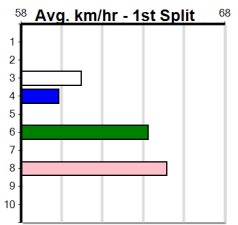

VIATEK

Distance: 400m, Race Type: Maiden, Total Prizemoney: $2,535
1st: $1,680, 2nd: $520, 3rd: $260, 4th: $75

2

2:24PM
(VIC time)

MIA NEO (7) is a member of a very strong kennel and she is sure to have plenty of support. TINY BIT SPOILT (8) has turned in some handy performances to date and he will get a nice cart across early. WARRIOR LISA (1) must be respected

Watchdog Tips: **7** **8** **1** **6** **Bet:** **Win 7**

Form	Box	Weight	Dist	Track	Date	Time	BON	Margin	1st/2nd (Time)	PIR	Checked	Comment	W/R	Split 1	S/P	Grade	
1	WARRIOR LISA [M]											<i>Well bred, would have trialled here, threat</i>					
BK	B				Jan-23		ASTON RUPEE					DIAMOND BANNER					$5.00
Trainer: Lindsay Fulford (Maffra) Owner(s): L Fulford																	
<table border="1"> <thead> <tr><th colspan="8">Winning Boxes</th></tr> <tr><th>1</th><th>2</th><th>3</th><th>4</th><th>5</th><th>6</th><th>7</th><th>8</th></tr> </thead> <tbody> <tr><td>Prize</td><td></td><td></td><td></td><td></td><td></td><td></td><td>$0</td></tr> <tr><td>Best</td><td></td><td></td><td></td><td></td><td></td><td></td><td>FSH</td></tr> <tr><td>Starts</td><td></td><td></td><td></td><td></td><td></td><td></td><td>0-0-0-0</td></tr> <tr><td>Trk/Dst</td><td></td><td></td><td></td><td></td><td></td><td></td><td>0-0-0-0</td></tr> <tr><td>APM</td><td></td><td></td><td></td><td></td><td></td><td></td><td>$0</td></tr> </tbody> </table>																	
2	HURRICANE POLLY [M]											<i>Dam has produced some capable types, watch betting</i>					
F	B				Feb-22		CATCH THE THIEF					SUPREME OUTLAW					$7.50
Trainer: Joseph Sultana (Trafalgar East) Owner(s): J Sultana																	
<table border="1"> <thead> <tr><th colspan="8">Winning Boxes</th></tr> <tr><th>1</th><th>2</th><th>3</th><th>4</th><th>5</th><th>6</th><th>7</th><th>8</th></tr> </thead> <tbody> <tr><td>Prize</td><td></td><td></td><td></td><td></td><td></td><td></td><td>$0</td></tr> <tr><td>Best</td><td></td><td></td><td></td><td></td><td></td><td></td><td>FSH</td></tr> <tr><td>Starts</td><td></td><td></td><td></td><td></td><td></td><td></td><td>0-0-0-0</td></tr> <tr><td>Trk/Dst</td><td></td><td></td><td></td><td></td><td></td><td></td><td>0-0-0-0</td></tr> <tr><td>APM</td><td></td><td></td><td></td><td></td><td></td><td></td><td>$0</td></tr> </tbody> </table>																	
3	DON'T BLAME ME [M]											<i>Well beaten on debut, needs more time</i>					
BK	B				Dec-22		SHIMA SHINE					BABY TALK					$16.00
Trainer: Gavin Clifton (Tynong Nth) Owner(s): WE'RE ALL MATES (SYN), G Clifton, D Mckenzie																	
<table border="1"> <thead> <tr><th colspan="8">Winning Boxes</th></tr> <tr><th>1</th><th>2</th><th>3</th><th>4</th><th>5</th><th>6</th><th>7</th><th>8</th></tr> </thead> <tbody> <tr><td>Prize</td><td></td><td></td><td></td><td></td><td></td><td></td><td>$0.00</td></tr> <tr><td>Best</td><td></td><td></td><td></td><td></td><td></td><td></td><td>FSTD</td></tr> <tr><td>Starts</td><td></td><td></td><td></td><td></td><td></td><td></td><td>1-0-0-0</td></tr> <tr><td>Trk/Dst</td><td></td><td></td><td></td><td></td><td></td><td></td><td>0-0-0-0</td></tr> <tr><td>APM</td><td></td><td></td><td></td><td></td><td></td><td></td><td>$0</td></tr> </tbody> </table>																	
4	FOXY LADY SONG [M]											*** SCRATCHED ***					
BK	B				Jul-20		AUSSIE INFRARED					SAW BLAZE					$12.00
Trainer: Stavros Kipirtidis (Cranbourne South) Owner(s): S Kipirtidis																	
<table border="1"> <thead> <tr><th colspan="8">Winning Boxes</th></tr> <tr><th>1</th><th>2</th><th>3</th><th>4</th><th>5</th><th>6</th><th>7</th><th>8</th></tr> </thead> <tbody> <tr><td>Prize</td><td></td><td></td><td></td><td></td><td></td><td></td><td>$1,640.00</td></tr> <tr><td>Best</td><td></td><td></td><td></td><td></td><td></td><td></td><td>23.29</td></tr> <tr><td>Starts</td><td></td><td></td><td></td><td></td><td></td><td></td><td>45-0-0-6</td></tr> <tr><td>Trk/Dst</td><td></td><td></td><td></td><td></td><td></td><td></td><td>34-0-0-6</td></tr> <tr><td>APM</td><td></td><td></td><td></td><td></td><td></td><td></td><td>$214</td></tr> </tbody> </table>																	
5	*** VACANT BOX ***																
Trainer: Owner(s):																	
6	MAGIC OUTLAW [M]											<i>Better for the run on debut, keep safe</i>					
F	B				Feb-22		CATCH THE THIEF					SUPREME OUTLAW					$5.00
Trainer: Phillip Polluro (Morwell) Owner(s): P Polluro																	
<table border="1"> <thead> <tr><th colspan="8">Winning Boxes</th></tr> <tr><th>1</th><th>2</th><th>3</th><th>4</th><th>5</th><th>6</th><th>7</th><th>8</th></tr> </thead> <tbody> <tr><td>Prize</td><td></td><td></td><td></td><td></td><td></td><td></td><td>$0.00</td></tr> <tr><td>Best</td><td></td><td></td><td></td><td></td><td></td><td></td><td>23.65</td></tr> <tr><td>Starts</td><td></td><td></td><td></td><td></td><td></td><td></td><td>1-0-0-0</td></tr> <tr><td>Trk/Dst</td><td></td><td></td><td></td><td></td><td></td><td></td><td>1-0-0-0</td></tr> <tr><td>APM</td><td></td><td></td><td></td><td></td><td></td><td></td><td>$0</td></tr> </tbody> </table>																	
7	MIA NEO [M]											<i>Well bred, in good hands, expected to fire</i>