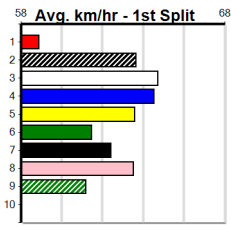

SHIMA SHINE AT STUD

Distance: 460m, Race Type: Mixed 6/7, Total Prizemoney: $2,925
1st: $1,950, 2nd: $600, 3rd: $300, 4th: $75

7

4:17PM

(VIC time)

BANDIT BARBIE (5) was far from disgraced here last time and she will find this a little easier.
HAMISH ROSE (6) is a powerful type and he should get a nice cart across in the early stages.
HIGHWAY HOOLIGAN (4) will be on the pace throughout

Watchdog Tips: **5** **6** **4** **3** **Bet:** Box Quinella 4,5,6 ($10 for 333.33%)