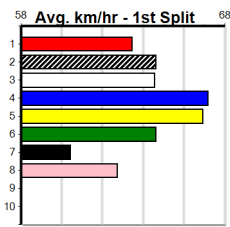

10

5:17PM

(VIC time)

WINTER GOES (6) was a dominant 22.07 debut winner at Ballarat and she looks very well graded in this event. CUFF MODEL (7) is better than his past few runs and he will get a nice cart across early. UNINVITING (5) was impressive last time

Watchdog Tips:

6

7

5

1

Bet:

Win 6