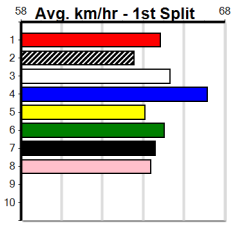

SPORTSBET GO THE BLUE DOG

Distance: 400m, Race Type: Grade 5, Total Prizemoney: $2,925
1st: $1,950, 2nd: $600, 3rd: $300, 4th: $75

12
5:59PM
(VIC time)

XISAN BALE (4) was brilliant when placed at Horsham last time and he has the speed to lead throughout. DARNUM DIESEL (8) owns a sizzling 22.45 PB here and he will be strong in the run home. QUEBEC BALE (1) can run a cheeky race

Watchdog Tips: 4 8 1 2 **Bet:** Box Trifecta 1,2,4,8 ($10 for 41.67%)