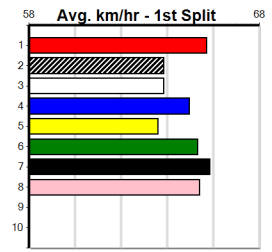

SENNACHIE AT STUD

Distance: 400m, Race Type: Grade 5, Total Prizemoney: $2,925
1st: $1,950, 2nd: $600, 3rd: $300, 4th: $75

SMOKIN' GRACIE (6) normally comes out running and she will turn for home with a nice break.
HIGH END CASH (8) has been well supported early, so a return to form would not surprise here.

Watchdog Tips: 6 8 4 2 Bet: Win 6

Form Box Wgt Dist Track Date Time BON Margin 1st/2nd (Time) PIR Checked Comment W/R Split 1 S/P Grade
NORSE QUEEN [5] *** SCRATCHED *** $4.80
BK Bitch May-21 Sire: AUSSIE INFRARED Dam: GOTHAM QUEEN
Owner(s): SMKN (SYN), M Lithgow, D Maynes, K Riseley, N Riseley, E Avdulla
Trainer: Melanie Lithgow (Devon Meadow)

TORRENTIAL [5] Showing promise, good muster, can run a drum $6.50
BK Bitch Dec-21 Sire: BARCIA BALE Dam: PYROCUMULUS
Owner(s): L Weeks
Trainer: Les Weeks (Tyabb)

PLAY LAB [5] *** SCRATCHED *** $7.50
BE Dog May-22 Sire: TOMMY SHELBY Dam: INVICTUS LOUIE
Owner(s): J Jarkis
Trainer: John Jarkis (Lang Lang East)

EAGLES FLY ALONE [5] Great win last time, draw is a worry, unders $4.20
BD Dog Sep-21 Sire: TOMMY SHELBY Dam: FOR THE ALLIANCE
Owner(s): A Lie
Trainer: Brett Mackie (Tooradin)

FREE FALLING [5] Can take a while to wind up, prefer to watch $15.00
RF Dog Feb-21 Sire: BERNARDO Dam: RADIANT ANGEL
Owner(s): C Mackie
Trainer: Corey Mackie (Tooradin)

1

2

3

4

5