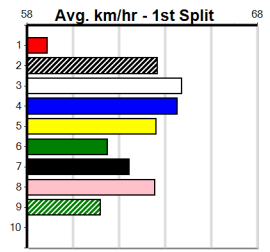

SHIMA SHINE AT STUD

Distance: 460m, Race Type: Mixed 6/7, Total Prizemoney: $2,925
1st: $1,950, 2nd: $600, 3rd: $300, 4th: $75

BANDIT BARBIE (5) was far from disgraced here last time and she will find this a little easier.
HAMISH ROSE (6) is a powerful type and he should get a nice cart across in the early stages.
HIGHWAY HOOLIGAN (4) will be on the pace throughout

Watchdog Tips: **5** **6** **4** **3** **Bet:** Box Quinella 4,5,6 ($10 for 333.33%)

1

STORMY NEO [7] **Strong type but can't afford to miss away, place** **$4.60**

BK Dog Mar-23 Sire: ASTON DEE BEE Dam: CLEO'S NEO Trainer: Robert Neocleous (Hazelwood No)

Owner(s): R Neocleous

Winning Distances: < 300m (0) 300 - 399m (0) 400 - 499m (1) 500 - 599m (0) 600 - 699m (0) > 700m (0)

Winning Weights: 33.6(1)

Pl	Box	Dist	Track	Date	Time	BON	Margin	1st/2nd (Time)	PIR	Checked	Comment	WR	Split 1	S/P	Grade
3rd (2)	33.4	435	SLE	R2	29-Sep-24	25.80	24.44	12.00 LOTS OF BUGS (24.99)	M/744	.	.	.	5.54	$2.90	MH
1st (6)	33.6	435	SLE	R1	06-Oct-24	24.78	24.16	4.25L CORINTHIAN (25.07)	M/731	.	.	.	5.50	$2.40	M

Last 3 wins NOT included above

Box History

Bx	1st	2nd	3rd	4th	5th	6th	7th	8th
1								
2			1					
3								
4								
5								
6	1							
7								
8								

Prize Best Starts Trk/Dts APM $1940.00 FSH 2-1-0-1 0-0-0-0 1940

2

SHE'S EXTREME [6] **Better suited to a slightly longer journey, risky** **$10.00**

RF Bitch Jun-21 Sire: ASTON KIMETTO Dam: SPRING RAIN Trainer: Darryl Connor (Cranbourne)

Owner(s): JUST CAUSE (SYN), G Rohan, A Martin

Winning Distances: < 300m (0) 300 - 399m (0) 400 - 499m (1) 500 - 599m (1) 600 - 699m (0) > 700m (0)

Winning Weights: 28.7(1) 30.0(1)

Pl	Box	Dist	Track	Date	Time	BON	Margin	1st/2nd (Time)	PIR	Checked	Comment	WR	Split 1	S/P	Grade
4th (8)	29.6	515	SAP	R3	15-Jul-24	31.01	29.45	7.50L LAPIS LAZULI (30.52)	S/5755	.	SW	.	5.59	$9.60	7
3rd (4)	30.2	595	SAN	R2	25-Jul-24	34.90	34.34	2.25L PAW ERINA (34.75)	M/3322	.	.	.	9.60	$20.70	X67
1st (5)	30.0	595	SAP	R2	04-Aug-24	34.45	34.45	1.75L MISTY BLUE (34.56)	Q/1111	.	.	.	9.36	$4.90	RW
2nd (5)	30.1	600	MEP	R4	14-Aug-24	35.18	34.61	1.75L FACETIOUS (35.05)	M/2344	.	VO	.	9.11	$3.30	X67
6th (7)	30.0	515	SAP	R6	19-Aug-24	30.30	29.31	13.00 HOT ASHES (29.43)	S/4326	.	.	.	5.23	$7.00	6G
2nd (4)	30.1	515	SAP	R2	26-Aug-24	29.90	29.43	0.75L BIRMINGHAM (29.86)	M/4322	.	.	.	5.29	$2.30	X67
6th (6)	30.8	515	SAP	R2	02-Sep-24	30.54	29.85	8.50L PAW IKE (29.96)	M/4666	.	.	.	5.21	$16.30	X67
2nd (4)	30.4	595	SAP	R5	23-Sep-24	34.43	34.19	3.5L MY MUM ROCKS (34.19)	M/2222	.	.	.	9.23	$5.00	RW

Last 3 wins NOT included above

Pl	Box	Dist	Track	Date	Time	BON	Margin	1st/2nd (Time)	PIR	Checked	Comment	WR	Split 1	S/P	Grade
1st (8)	28.7	425	BEN	R2	02-Aug-23	23.91	23.91	10.00 BONNIEVILLE ICON (24.60)	M/111	.	SW	.	6.69	$2.00	M

Box History

Bx	1st	2nd	3rd	4th	5th	6th	7th	8th
1			1					1
2								
3	1							1
4	3	2			1			
5	1	1				1	1	
6			1	1		1		
7		2				1		1
8	1			1				

Prize Best Starts Trk/Dts APM $10320.00 FSH 25-2-7-4 0-0-0-0 4722