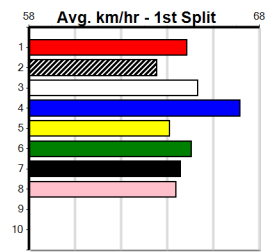

Warragul
12
5:59PM
(VIC time)

SPORTSBET GO THE BLUE DOG

Distance: 400m, Race Type: Grade 5, Total Prizemoney: $2,925
1st: $1,950, 2nd: $600, 3rd: $300, 4th: $75

XISAN BALE (4) was brilliant when placed at Horsham last time and he has the speed to lead throughout. DARNUM DIESEL (8) owns a sizzling 22.45 PB here and he will be strong in the run home. QUEBEC BALE (1) can run a cheeky race

Watchdog Tips: 4 8 1 2 **Bet:** Box Trifecta 1,2,4,8 ($10 for 41.67%)

1

QUEBEC BALE (NSW)[5] **$4.60**

BK Dog Jan-20 **In form, has the good draw, can threaten**

Owner(s): L Harris **Sire: BARCIA BALE Dam: FANTA BALE**

Trainer: Luke Harris (Devon Meadows)

Winning Distances: < 300m (0) 300 - 399m (5) 400 - 499m (14) 500 - 599m (6) 600 - 699m (0) > 700m (0)

Winning Weights: 33.4(1) 33.6(1) 33.7(1) 33.9(1) 34.1(2) 34.2(3) 34.6(1) 34.7(1) 34.8(3) 34.9(1) 35.0(2) 35.1(2) 35.2(1)

Pos	Box	Wgt	Dist	Track	Date	Time	BOB	Margin	1st/2nd (Time)	PIR	Checked	Comment	WR	Split 1	S/P	Grade
5th	(6)	34.5	450	TRA	R7	12-Jul-24	25.38	24.94	6.50L WINKING WILLIE (24.94)	M/666	.	.	.	6.72	$15.50	X45
6th	(6)	34.8	400	WGL	R5	16-Jul-24	23.10	22.77	4.00L VALENCIA JIM (22.83)	M/77	.	.	.	8.58	$15.90	X45
2nd	(4)	35.1	410	HOR	R7	21-Jul-24	23.49	23.19	4.50L DR. FALKOR (23.19)	M/43	.	.	.	10.56	$10.70	FFA
6th	(5)	35.1	390	BAL	R9	18-Sep-24	22.52	21.78	11.00 RIENDO (21.78)	M/86	.	.	.	8.85	$70.70	X34
3rd	(6)	34.9	400	WGL	R10	24-Sep-24	22.82	22.39	2.50L ASTON FANTASTIC (22.65)	M/22	.	.	.	8.39	$72.90	X45
6th	(5)	35.0	435	SLE	R6	29-Sep-24	24.99	24.44	7.00L FUNNY OLD FELLOW (24.53)	M/545	.	.	.	5.35	$46.00	X34
1st	(1)	34.8	390	WBL	R2	03-Oct-24	22.10	21.93	0.50L MAXED OUT (22.13)	Q/11	.	.	.	8.59	$1.70	VET
3rd	(1)	35.1	400	GEL	R11	07-Oct-24	22.89	22.73	1.75L DESIRED PATH (22.77)	M/22	.	.	.	8.56	$2.80	X45

Last 3 wins NOT included above

1st	(2)	34.8	435	SLE	R12	23-Jun-24	24.58	24.37	2.00L STROMBOLI (24.71)	M/222	.	.	.	5.29	$3.60	VET
1=	(8)	34.9	450	SHP	R6	01-Jul-24	25.63	25.39	6.50L ASTON CAYENNE/QUEBEC	M/222	.	.	.	6.70	$5.30	5
1st	(5)	34.8	395	TRA	R6	05-Jul-24	21.98	21.86	6.00L OXIDATION (22.37)	M/211	.	SW	.	3.79	$2.40	X45

Box History								
Bx	1st	2nd	3rd	4th	5th	6th	7th	8th
1	5	8	5	3	2			
2	5	6	3	1	3			1
3	2	4	2			5	3	1
4	2	3	2		1			1
5	2	3	1	1	3	2	1	1
6	4	2	1	4	6	3	2	1
7			1	1	4	2		1
8	5		3	4	4	4	1	2

Prize Best Starts	$131425.00
Trk/Dts	22.78(6)-9/4/24
APM	142-25-27-18
	5-0-0-2
	15367