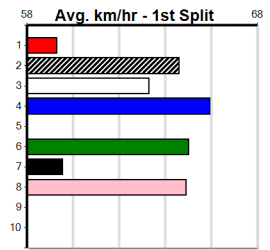

PHOTO MAN AT STUD

Distance: 400m, Race Type: Maiden, Total Prizemoney: $2,535
1st: $1,680, 2nd: $520, 3rd: $260, 4th: $75

IRON BLOOD (2) showed a good turn of foot in his debut run here and he is suited back to this distance range. WARRIOR JACK (3) was far from disgraced on debut and he will be strong in the run home.

Watchdog Tips: 2 3 7 8 **Bet:** Win 2

1

JAY'S GIRL [M] **Better for the run on debut, place claims** **$7.50**

BD Bitch Nov-22 Sire: TOMMY SHELBY Dam: SHOOT TO MISS Trainer: Gino Micallef (Narre Warren North)

Owner(s): D Falzon
Winning Distances: < 300m (0) 300 - 399m (0) 400 - 499m (0) 500 - 599m (0) 600 - 699m (0) > 700m (0)

Winning Weights:
5th (6) 26.4 390 BAL R9 02-Oct-24 23.12 21.95 8.00L NO BAD DEED (22.58) M/55 8.76 $9.70 M

Bx	1st	2nd	3rd	4th	5th	6th	7th	8th
1								
2								
3								
4								
5								
6					1			
7								
8								

Last 3 wins NOT included above

Prize Best	$0.00
Starts	1-0-0-0
Trk/Dts	0-0-0-0
APM	0

2

IRON BLOOD [M] **Showed good mid race pace on debut, yes** **$3.40**

BE Dog Mar-23 Sire: BEAST UNLEASHED Dam: GRAND NEO Trainer: Christian Wilk (Tanjil South)

Owner(s): Eye Candy (SYN), C Wilk, K Gorman
Winning Distances: < 300m (0) 300 - 399m (0) 400 - 499m (0) 500 - 599m (0) 600 - 699m (0) > 700m (0)

Winning Weights:
6th (1) 30.2 460 WGL R4 04-Oct-24 26.90 25.76 5.50L SPEEDY BEAR (26.54) M/211 SW 6.62 $12.00 M

Bx	1st	2nd	3rd	4th	5th	6th	7th	8th
1						1		
2								
3								
4								
5								
6								
7								
8								

Last 3 wins NOT included above

Prize Best	$0.00
Starts	1-0-0-0
Trk/Dts	0-0-0-0
APM	0

3

WARRIOR JACK [M] **Far from disgraced on debut, danger if steps** **$4.20**

BK Dog Jan-23 Sire: ASTON RUPEE Dam: DIAMOND BANNER Trainer: Corey Fulford (Maffra)

Owner(s): L Fulford
Winning Distances: < 300m (0) 300 - 399m (0) 400 - 499m (0) 500 - 599m (0) 600 - 699m (0) > 700m (0)

Winning Weights:
3rd (2) 35.7 400 WGL R9 04-Oct-24 23.28 22.71 4.00L KIP STAVROS (23.00) M/43 8.68 $3.70 M

Bx	1st	2nd	3rd	4th	5th	6th	7th	8th
1								
2			1					
3								
4								
5								
6								
7								
8								

Last 3 wins NOT included above

Prize Best	$260.00
Starts	23.28(2)-4/10/24
Trk/Dts	1-0-0-1
APM	260

4

WARRIOR ETHAN [M] **Missed the kick on debut, may need another run** **$10.00**

BK Dog Jan-23 Sire: ASTON RUPEE Dam: DIAMOND BANNER Trainer: Lindsay Fulford (Maffra)

Owner(s): L Fulford
Winning Distances: < 300m (0) 300 - 399m (0) 400 - 499m (0) 500 - 599m (0) 600 - 699m (0) > 700m (0)

Winning Weights:
7th (4) 34.3 400 WGL R3 04-Oct-24 24.32 22.71 15.00 ROSE OPAL (23.31) M/34 8.48 $12.20 M

Bx	1st	2nd	3rd	4th	5th	6th	7th	8th
1								
2								
3								
4							1	
5								
6								
7								
8								

Last 3 wins NOT included above

Prize Best	$0.00
Starts	24.32(4)-4/10/24
Trk/Dts	1-0-0-0
APM	0

5

*** VACANT BOX ***

Sire: Dam: Trainer:

Owner(s):
Winning Distances: < 300m (0) 300 - 399m (0) 400 - 499m (0) 500 - 599m (0) 600 - 699m (0) > 700m (0)

Winning Weights: Box History