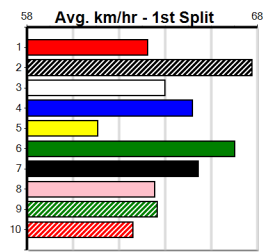

G'DAY CHEF CATERERS

Distance: 400m, Race Type: Grade 6, Total Prizemoney: $2,925
1st: $1,950, 2nd: $600, 3rd: $300, 4th: $75

WHISKEY GOSSIP (2) was a smart 22.90 winner here in her Vic debut and she will be better for the run. SPIRIT OF DUKE (1) was far from disgraced here last time and he will be in the mix from the outset. GOT FLAIR (8) has pace to burn

Watchdog Tips: 2 1 8 6 Bet: Win 2

Form Box for SPIRIT OF DUKE [6] Biks. Includes details on sire (ASTON DUKE), dam (TINKER SPIRIT), winning distances, and a box history table.

Form Box for WHISKEY GOSSIP (QLD)[6]. Includes details on sire (HOOKED ON SCOTCH), dam (PENNYBACKER), winning distances, and a box history table.

Form Box for JUST LIKE AUDREY [6]. Includes details on sire (BERNARDO), dam (MT. VIEW AUDREY), winning distances, and a box history table.

Form Box for PROMISES TO BE [6]. Includes details on sire (FLYING RICCIARDO), dam (ONE MORE LIGHT), winning distances, and a box history table.

Form Box for LADY MONTANA [6] Biks. Includes details on sire (SHIMA SHINE), dam (LITTLE BIDDY), winning distances, and a box history table.