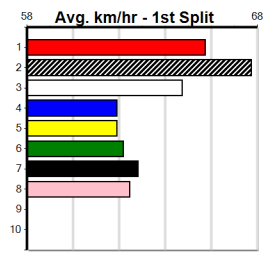

OAKS SUPER BOX

Distance: 400m, Race Type: Grade 5, Total Prizemoney: $2,925
1st: $1,950, 2nd: $600, 3rd: $300, 4th: $75

MALLY BOY (3) is armed with a nice turn of foot when at his best and he'll find this easier than his most recent racing. CHILI HORIZON (2) has been solidly placed in his past two and he can work into the mix mid race. CATCH THE OUTLAW (1) has claims

Watchdog Tips: 3 2 1 5 Bet: Box Quinella 1,2,3 ($10 for 333.33%)

Form Box Wgt Dist Track Date Time BON Margin 1st/2nd (Time) PIR Checked Comment W/R Split 1 S/P Grade

CATCH THE OUTLAW [5] Far from disgraced last time, can threaten $3.40
WBK Dog Dec-20 Sire: FERNANDO BALE Dam: SUPREME OUTLAW
Owner(s): P Pollutro
Trainer: Phillip Pollutro (Morwell)
Winning Distances: < 300m (0) 300 - 399m (1) 400 - 499m (5) 500 - 599m (0) 600 - 699m (0) > 700m (0)
Winning Weights: 31.2(1) 31.9(2) 32.1(1) 32.2(1) 32.3(1)
6th (3) 32.0 460 WGL R8 16-Jul-24 26.53 25.75 6.50L SODA APACHE (26.09) M/655 . . . . . 6.71 $26.70 5H
4th (1) 32.2 460 WGL R8 25-Jul-24 26.78 26.16 1.75L CRIMSON CANNON (26.67) Q/125 . . . . . 6.53 $11.00 T3-5
2nd (6) 32.0 350 HVL R3 31-Jul-24 19.64 19.20 1.75L ELUSIVE BARB (19.51) M/2 . . . . . 6.59 $41.30 5
3rd (2) 31.9 515 SAP R4 04-Aug-24 30.51 29.55 7.00L LITTLE PEG (30.04) M/4323 . . . . . SW 5.21 $9.30 T3-5H
6th (6) 32.0 350 HVL R8 09-Aug-24 20.04 19.57 7.00L CRACKERJACK JET (19.58) Q/2 . . . . . 6.65 $30.90 T3-5
6th (1) 32.2 300 HVL R11 06-Sep-24 17.04 16.80 3.5L BLUE CHINCHILLA (16.80) S/6 . . . . . 4.00 $29.20 T3-5
6th (1) 32.1 460 WGL R8 12-Sep-24 26.48 25.86 6.50L AUDACIOUS LIVVY (26.06) M/233 . . . . . 6.55 $10.50 T3-5
2nd (1) 32.5 400 WGL R12 26-Sep-24 23.08 22.85 0.75L JESSICA PEARSON (23.04) Q/43 . . . . . 8.55 $3.10 T3-5
Last 3 wins NOT included above
1st (8) 32.1 450 TRA R7 06-May-24 25.35 24.96 0.25L GIGANTOR (25.36) Q/111 . . . . . 6.60 $3.00 T3-RW
1st (3) 32.2 460 WGL R8 20-Jun-24 26.25 26.11 0.10L AUSSIE CAN FLY (26.26) M/222 . . . . . 6.68 $9.70 T3-5
1st (5) 32.3 460 WGL R7 04-Jul-24 26.81 26.13 1.00L BANKRUPT (26.87) Q/123 . . . . . 6.53 $7.10 5

Box History
Bx 1st 2nd 3rd 4th 5th 6th 7th 8th
1 1 4 1 2 4 1
2 3 3 2 2 2 1
3 1 4 1 1 1 5 2
4 2 3 1 1 1
5 1 3 1 1 1 1 2
6 2 1 3 3 1
7 2 1 4 1 1
8 3 4 1 2 2 1
Prize Best $17655.00
Starts 22.81(5)-11/1/24
Trk/Dts 89-6-24-8
APM 20-2-8-1 3672