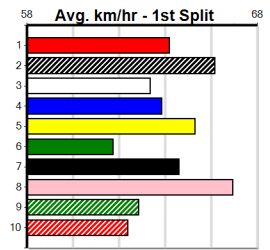

PAUA OF BUDDY AT STUD

Distance: 460m, Race Type: Mixed 4/5, Total Prizemoney: $3,360
1st: $2,250, 2nd: $690, 3rd: $345, 4th: $75

AUSSIE SUPREME (1) was brilliant at Geelong two runs back and he should get plenty of cover from the two early. TWO BOO HOOK (3) caught the eye at Sale last time and he looks the danger. NO MORE GAMES (7) just needs luck early on.

Watchdog Tips: 1 3 7 8 Bet: Win 1

Race card for AUSSIE SUPREME [4]. Includes details on sire (AUSSIE INFRARED), dam (DOUBLE SUPREME), winning distances, and a box history table.

Race card for WANDANA LAD [5]. Includes details on sire (ASTON DEE BEE), dam (MISS MORRISSET), winning distances, and a box history table.

Race card for TWO BOO HOOK [5] BIKS. Includes details on sire (WHISKEY RIOT), dam (KELLY HOOK), winning distances, and a box history table.

Race card for AUDACIOUS LIVVY [5]. Includes details on sire (MAGIC SPRITE), dam (AUDACIOUS GRACE), winning distances, and a box history table.

Race card for CATCH SOME RAYS [5]. Includes details on sire (AUSSIE INFRARED), dam (QUICK PAWS), winning distances, and a box history table.