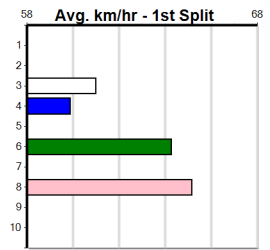

VIATEK

Distance: 400m, Race Type: Maiden, Total Prizemoney: $2,535
1st: $1,680, 2nd: $520, 3rd: $260, 4th: $75

MIA NEO (7) is a member of a very strong kennel and she is sure to have plenty of support. TINY BIT SPOILT (8) has turned in some handy performances to date and he will get a nice cart across early. WARRIOR LISA (1) must be respected

Watchdog Tips: **7** **8** **1** **6** **Bet:** **Win 7**

Form Box	Wgt	Dist	Track	Date	Time	BON	Margin	1st/2nd (Time)	PIR	Checked	Comment	WR	Split 1	S/P	Grade	
1	WARRIOR LISA [M] Well bred, would have trialed here, threat $5.00															
	BK	Bitch		Jan-23												
	Owner(s): L Fulford		Sire: ASTON RUPEE		Dam: DIAMOND BANNER		Trainer: Lindsay Fulford (Maffra)									
	Winning Distances: < 300m (0) 300 - 399m (0) 400 - 499m (0) 500 - 599m (0) 600 - 699m (0) > 700m (0)															
	Winning Weights:															
	Box History															
	Bx	1st	2nd	3rd	4th	5th	6th	7th	8th							
	1															
	2															
	3															
4																
5																
6																
7																
8																
Prize Best											$0 FSH					
Starts											0-0-0-0					
Trk/Dts											0-0-0-0					
APM											0					
Last 3 wins NOT included above																
2	HURRICANE POLLY [M] Dam has produced some capable types, watch betting $7.50															
	F	Bitch		Feb-22												
	Owner(s): J Sultana		Sire: CATCH THE THIEF		Dam: SUPREME OUTLAW		Trainer: Joseph Sultana (Trafalgar East)									
	Winning Distances: < 300m (0) 300 - 399m (0) 400 - 499m (0) 500 - 599m (0) 600 - 699m (0) > 700m (0)															
	Winning Weights:															
	Box History															
	Bx	1st	2nd	3rd	4th	5th	6th	7th	8th							
	1															
	2															
	3															
4																
5																
6																
7																
8																
Prize Best											$0 FSH					
Starts											0-0-0-0					
Trk/Dts											0-0-0-0					
APM											0					
Last 3 wins NOT included above																
3	DON'T BLAME ME [M] Well beaten on debut, needs more time $16.00															
	BK	Bitch		Dec-22												
	Owner(s): WE'RE ALL MATES (SYN), G Clifton, D Mckenzie		Sire: SHIMA SHINE		Dam: BABY TALK		Trainer: Gavin Clifton (Tynong Nth)									
	Winning Distances: < 300m (0) 300 - 399m (0) 400 - 499m (0) 500 - 599m (0) 600 - 699m (0) > 700m (0)															
	Winning Weights:															
	Box History															
	Bx	1st	2nd	3rd	4th	5th	6th	7th	8th							
	1															
	2															
	3															
4																
5																
6																
7																
8																
Prize Best											$0.00 FSTD					
Starts											1-0-0-0					
Trk/Dts											0-0-0-0					
APM											0					
Last 3 wins NOT included above																
4	FOXY LADY SONG [M] *** SCRATCHED *** $12.00															
	BK	Bitch		Jul-20												
	Owner(s): S Kipirtidis		Sire: AUSSIE INFRARED		Dam: SAW BLAZE		Trainer: Stavros Kipirtidis (Cranbourne So)									
	Winning Distances: < 300m (0) 300 - 399m (0) 400 - 499m (0) 500 - 599m (0) 600 - 699m (0) > 700m (0)															
	Winning Weights:															
	Box History															
	Bx	1st	2nd	3rd	4th	5th	6th	7th	8th							
	1															
	2															
	3															
4																
5																
6																
7																
8