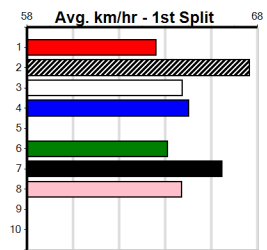

GREYHOUND ADOPTION PROGRAM

Distance: 400m, Race Type: Mixed 4/5, Total Prizemoney: $3,360
1st: $2,250, 2nd: $690, 3rd: $345, 4th: $75

JETSTREAM ICON (8) explodes soon after box rise and he can light them up through the bend.
HIGHLY ALERT (3) is a powerful type and he just needs a little room in the early stages. RYDER'S
MAGIC (4) has pace to burn

Watchdog Tips: 8 3 4 2 Bet: Win 8

1 FURIOUS ANGEL [4] *** SCRATCHED *** $16.00
BK Bitch Nov-20 Sire: FERNANDO BALE Dam: KOUTA AND CREAM
Trainer: Sean Lithgow (Devon Meadows)
Winning Distances: < 300m (0) 300 - 399m (6) 400 - 499m (10) 500 - 599m (0) 600 - 699m (0) > 700m (0)
Winning Weights: 24.4(1) 24.6(1) 24.9(1) 25.1(1) 25.2(1) 25.3(2) 25.4(3) 25.6(1) 25.7(2) 25.8(1) 26.1(2)

2 INVICTUS HARRY [4] Impressive effort last time, draw suits, respect $6.00
BK Dog Mar-21 Sire: FERNANDO BALE Dam: JUBILATION
Trainer: Joyce Condon (Devon Meadows)
Winning Distances: < 300m (0) 300 - 399m (3) 400 - 499m (4) 500 - 599m (8) 600 - 699m (0) > 700m (0)
Winning Weights: 33.8(1) 33.9(1) 34.0(2) 34.1(3) 34.2(1) 34.3(4) 34.4(1) 34.5(1) 35.1(1)

3 HIGHLY ALERT [5] Powerful type, no luck when resuming, danger $4.20
WBD Dog Aug-21 Sire: FERNANDO BALE Dam: CAPTAIN JACKIE
Trainer: Rosalie Kerr (Caldermeade)
Winning Distances: < 300m (0) 300 - 399m (0) 400 - 499m (7) 500 - 599m (3) 600 - 699m (0) > 700m (0)
Winning Weights: 28.6(1) 29.3(1) 29.7(1) 29.8(1) 29.9(2) 30.0(1) 30.1(2) 30.3(1)

4 RYDER'S MAGIC [4] Shows promise, has early speed, threat $8.00
RF Dog Jun-22 Sire: ASTON DEE BEE Dam: SHARNI'S MY GIRL
Trainer: Peter Martinovic (Koo Wee Rup)
Winning Distances: < 300m (0) 300 - 399m (0) 400 - 499m (4) 500 - 599m (0) 600 - 699m (0) > 700m (0)
Winning Weights: 36.6(1) 36.7(1) 37.1(1) 37.4(1)

5 *** VACANT BOX ***
Sire: Dam:
Trainer:
Winning Distances: < 300m (0) 300 - 399m (0) 400 - 499m (0) 500 - 599m (0) 600 - 699m (0) > 700m (0)
Winning Weights: