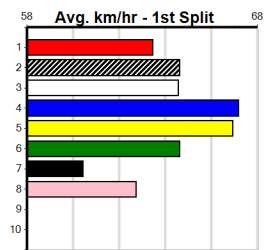

MC GRAFIX & SIGNS

Distance: 400m, Race Type: Grade 7, Total Prizemoney: $2,925
1st: $1,950, 2nd: $600, 3rd: $300, 4th: $75

WINTER GOES (6) was a dominant 22.07 debut winner at Ballarat and she looks very well graded in this event. CUFF MODEL (7) is better than his past few runs and he will get a nice cart across early. UNINVITING (5) was impressive last time

Watchdog Tips: 6 7 5 1 **Bet:** Win 6

	Form Box	Wgt Dist Track	Date	Time	BON	Margin	1st/2nd (Time)	PIR	Checked	Comment	W/R	Split 1	S/P	Grade
1	JAIRON BALE [7] Blks $9.00													
	Makes mistakes but has talent, place value													
	RBD Dog Mar-22 Sire: FERNANDO BALE Dam: IDRIA BALE Trainer: Lui Forte (Moe)													
	Owner(s): J Forte													
	Winning Distances: < 300m (0) 300 - 399m (0) 400 - 499m (1) 500 - 599m (0) 600 - 699m (0) > 700m (0)													
	Winning Weights: 30.7(1)													
	ST (-) 29.6 400 WGL 01-Aug-24 23.90 5.50L Trial Not Cleared M/22 . 2of5 . 8.67 . ST													
	ST (-) 29.9 435 SLE 04-Sep-24 25.30 1.75L Trial Not Cleared M/11 . 2of4 . 5.28 . ST													
	ST (-) 30.6 400 WGL 12-Sep-24 23.40 1.5L Trial Cleared Q/11 . 2of4 . 8.34 . ST													
	3rd (8) 30.5 400 WGL R1 17-Sep-24 23.08 22.38 2.00L ARKA RAIN (22.95) M/22 . SW . 8.41 $9.10 M													
2	KIP STAVROS [7] $8.00													
	*** SCRATCHED ***													
	LTF Dog Jul-22 Sire: CATCH THE THIEF Dam: SAW BLAZE Trainer: Stavros Kipirtidis (Cranbourne So)													
	Owner(s): S Kipirtidis													
	Winning Distances: < 300m (0) 300 - 399m (0) 400 - 499m (1) 500 - 599m (0) 600 - 699m (0) > 700m (0)													
	Winning Weights: 31.8(1)													
	2nd (1) 30.5 400 WGL R1 02-Aug-24 23.14 22.57 1.5L SHARNI'S SECRET (23.05) M/31 . . . 8.48 $18.60 M													
	5th (8) 30.8 400 WGL R1 16-Aug-24 23.38 22.44 9.50L DON'T THINK DO (22.72) M/55 . . . 8.55 $5.20 M													
	2nd (4) 30.8 400 WGL R1 22-Aug-24 23.22 22.55 3.5L CHLOE THE OUTLAW (22.97) M/32 . . . 8.49 $4.30 M													
	4th (4) 31.2 400 WGL R1 06-Sep-24 23.55 22.54 8.00L STORM BREWING (23.00) S/64 . . . 8.86 $6.70 M													
3	SUPER SPEED [7] $7.50													
	Every chance last time out, place preferred													
	BE Dog Nov-21 Sire: BAROOGA BRETT Dam: BALKAN DOTTI Trainer: Tony Cortese (Devon Meadows)													
	Owner(s): B Garrick													
	Winning Distances: < 300m (0) 300 - 399m (0) 400 - 499m (1) 500 - 599m (0) 600 - 699m (0) > 700m (0)													
	Winning Weights: 32.5(1)													
	7th (1) 32.6 400 WGL R1 18-Jul-23 24.07 22.73 7.50L FLY PELICAN (23.56) M/47 . . . 8.73 $7.30 M													
	1st (6) 32.5 400 WGL R3 22-Aug-23 22.72 22.50 7.00L BIG STACKS (23.18) M/11 . SW . 8.40 $15.50 M													
	8th (1) 32.6 400 WGL R9 29-Aug-23 24.18 22.79 11.00 MR. BARTENDER (23.45) M/58 . . . 8.64 $3.90 X67													
	5th (2) 32.3 460 WGL R5 12-Sep-23 26.67 25.84 12.00L ATOMIC ZULU (25.84) M/455 . . . 6.76 $14.20 RWH													
4	ROSE OPAL [7] $10.00													
	Steady debut winner, rises in class, tough ask													
	BK Bitch Oct-22 Sire: ASTON RUPEE Dam: BESSIE'S DAISY Trainer: Billy Stockdale (Fulham)													
	Owner(s): S Stockdale													
	Winning Distances: < 300m (0) 300 - 399m (0) 400 - 499m (1) 500 - 599m (0) 600 - 699m (0) > 700m (0)													
	Winning Weights: 27.7(1)													
	1st (1) 27.7 400 WGL R3 04-Oct-24 23.31 22.71 2.00L WESTERN EMPIRE (23.44) Q/21 . . . 8.39 $2.80 M													
	. . . . .													
	. . . . .													
	. . . . .													
. . . . .														
5	UNINVITING [7] $6.00													
	Tough draw but has good muster, can threaten													
	F Bitch Jan-23 Sire: KOBLENZ Dam: LITTLE BIT SLEEK Trainer: Garry Johnson (Chum Creek)													
	Owner(s): G Sprod													
	Winning Distances: < 300m (0) 300 - 399m (0) 400 - 499m (1) 500 - 599m (0) 600 - 699m (0) > 700m (0)													
	Winning Weights: 28.2(1)													
	3rd (3) 28.3 400 GEL R1 16-Aug-24 23.24 22.20 3.75L FUEL THE FIRE (22.98) M/23 . . . 8.71 $3.80 M													
	2nd (7) 28.6 400 WGL R2 22-Aug-24 23.12 22.55 8.50L ITHACAN GODDESS (22.55) M/22 . . . 8.38 $2.10 M													
	1st (5) 28.2 425 BEN R2 28-Aug-24 24.52 24.19 2.50L SMOKIN' BLASTER (24.69) M/111 . . . 6.72 $3.80 T3-M