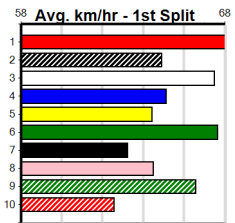

MMS ACCESS (250+RANK)

Distance: 390m, Race Type: Mixed 4/5, Total Prizemoney: $1,530
1st: $1,000, 2nd: $320, 3rd: $160, 4th: $50

ROWDAN (6) has met some serious jets since his solid straight win 4 starts back and he may be the one to beat in this. SAINT PARR (1) is a huge talent who recorded a top placing here 4 starts back and he is drawn to challenge here.

Watchdog Tips:

6

1

4

3

Bet:

Win 6

Main table containing race details for 9 races, including horse names, trainers, odds, and winning boxes. Races include SAINT PARR (NSW), BLAME SPENCER, ARTEMIS ONE, LEKTRA FRED, JENNY BALE (NSW), ROWDAN, GOLD GIZMO, CLOSE COMBAT, GOLDEN COAST, and KIPPY BALE (NSW).