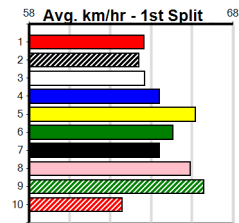

SPORTSBET MAKE IT A MULTI (250+RANK)

Distance: 390m, Race Type: Grade 5, Total Prizemoney: $1,530
1st: $1,000, 2nd: $320, 3rd: $160, 4th: $50

HARTLAND PRINCE (2) is well drawn in this and he has been racing well enough in some tough company of late to salute here. RAGING COOPER (6) has plenty of talent and he could make his presence felt mid race with an ounce of luck.

Watchdog Tips: 2 6 8 5 Bet: Win 2

Main table containing race details for 10 races. Each row includes race number, horse name, trainer, odds, and performance data. Includes 'Winnning Boxes' sub-tables for each race.