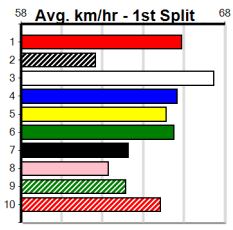

REJUVENATE @ STUD (250+RANK)

Distance: 390m, Race Type: Grade 5, Total Prizemoney: $1,530
1st: $1,000, 2nd: $320, 3rd: $160, 4th: $50

11

9:48PM
(VIC time)

DAWNY BY NAME (3) can set the tempo soon after box rise in her races and she could prove hard to reel in if she finds the arm. PETZEL BALE (5) can explode once into full stride and he could make his presence felt with some luck early.

Watchdog Tips: **3** **5** **1** **6** Bet: **Win 3**