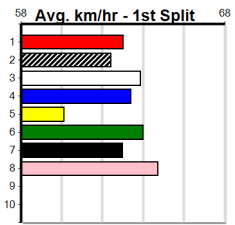

CKH PAINTING (2-3 WINS) (250+RANK)

Distance: 450m, Race Type: Restricted Win, Total Prizemoney: \$1,530
1st: \$1,000, 2nd: \$320, 3rd: \$160, 4th: \$50

5

7:41PM

(VIC time)

FORBIDDEN JUTSU (1) can explode mid race in his races and he has the talent to salute in a race like this with an ounce of luck. DROP OF INK (3) has been racing well of late including a smart win two starts back and she can feature again here.