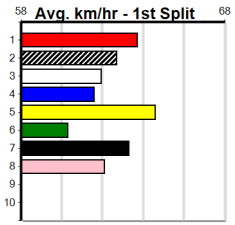

GPP LASER 3300 (250+RANK)

Distance: 450m, Race Type: Mixed 6/7, Total Prizemoney: $1,530
1st: $1,000, 2nd: $320, 3rd: $160, 4th: $50

4

7:21PM

(VIC time)

FAWN DINGO (5) has recorded good placings in 6 of her 8 starts to date and she looks like the one to beat in this. SAVVY LONG LEGS (7) can race on the speed from the outset in this and he looks set to be right in the finish.

Watchdog Tips: **5** **7** **4** **8** **Bet:** **Quinella 5/7 ($10 for 1000%)**