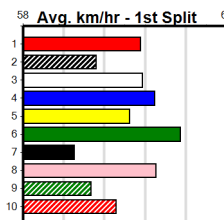

SHEPP CITY FENCING (250+RANK)

Distance: 390m, Race Type: Mixed 6/7, Total Prizemoney: $1,530

1st: $1,000, 2nd: $320, 3rd: $160, 4th: $50

9
8:58PM
(VIC time)

LITTLE MINNIE (1) gets the gun draw in this and after good placings in her last two starts she may be the one to beat. MORAINÉ LILLY (4) has the early speed to overcome her tough draw here and she could be the main danger.

Watchdog Tips: **1** **4** **5** **3** Bet: Win 1