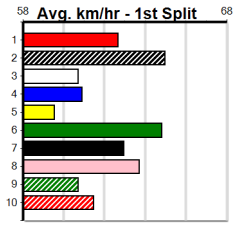

Sale

9 8:42PM (VIC time)

MORELLI'S FURNITURE & BEDTIME

Distance: 435m, Race Type: Mixed 6/7, Total Prizemoney: $2,925 1st: $1,950, 2nd: $600, 3rd: $300, 4th: $75

Watchdog Tips: 0 0 0 0 Bet: .

Main table containing race details for 9 races (MAD KEV, BARRETOS, OPETAIA, BE GRACEFUL, VIENNA GOLD, URANA UNO, SOMERTON JUNE, WOODSIDE CRUISER, JUMBUK DAMIEN, DR. KATARINA). Each race entry includes fields for BK, D, Date, Track, Time, BON, Margin, 1st/2nd (Time), PIR, Checked, Comment, W/R, Split 1, S/P, Grade, and Winning Boxes.