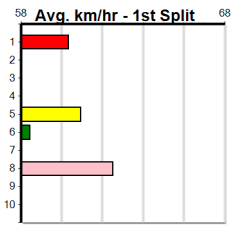

Sale

LEESON'S LOGGING & CARTAGE

Distance: 435m, Race Type: Maiden, Total Prizemoney: $2,535
1st: $1,680, 2nd: $520, 3rd: $260, 4th: $75

1
5:54PM
(VIC time)

Watchdog Tips:

0 0 0 0

Bet:

Form	Box	Weight	Dist	Track	Date	Time	BON	Margin	1st/2nd (Time)	PIR	Checked	Comment	W/R	Split 1	S/P	Grade	
1	HOLLY ROSE [M]	BK	B	Dec-22	WHISKEY RIOT				SUZIE ROSE								
Trainer: Sharon-lee Chignell (Rosedale)																	
3rd (7) 28.6 435 SLE R3 29-Sep-24 25.00 24.44 6.00LWALLS OF JERICO (24.58) S/733 5.44 $18.40 MH																	
Owner(s): S Chignell																	
<table border="1"> <thead> <tr><th colspan="8">Winning Boxes</th></tr> <tr><th>1</th><th>2</th><th>3</th><th>4</th><th>5</th><th>6</th><th>7</th><th>8</th></tr> </thead> <tbody> <tr><td>Prize</td><td></td><td></td><td></td><td></td><td>$260.00</td><td></td><td></td></tr> <tr><td>Best</td><td></td><td></td><td></td><td></td><td>25.00</td><td></td><td></td></tr> <tr><td>Starts</td><td></td><td></td><td></td><td></td><td>1-0-0-1</td><td></td><td></td></tr> <tr><td>Trk/Dst</td><td></td><td></td><td></td><td></td><td>1-0-0-1</td><td></td><td></td></tr> <tr><td>APM</td><td></td><td></td><td></td><td></td><td>$260</td><td></td><td></td></tr> </tbody> </table>																	
2	GOT IMMUNITY [M]	F	B	Dec-22	BLACK MAGIC OPAL				IMMUNITY								
Trainer: Kate Gorman (Tanjil South)																	
Owner(s): SEE THE DREAM (SYN), S Buccilli, B Buccilli																	
<table border="1"> <thead> <tr><th colspan="8">Winning Boxes</th></tr> <tr><th>1</th><th>2</th><th>3</th><th>4</th><th>5</th><th>6</th><th>7</th><th>8</th></tr> </thead> <tbody> <tr><td>Prize</td><td></td><td></td><td></td><td></td><td>$0</td><td></td><td></td></tr> <tr><td>Best</td><td></td><td></td><td></td><td></td><td>FSH</td><td></td><td></td></tr> <tr><td>Starts</td><td></td><td></td><td></td><td></td><td>0-0-0-0</td><td></td><td></td></tr> <tr><td>Trk/Dst</td><td></td><td></td><td></td><td></td><td>0-0-0-0</td><td></td><td></td></tr> <tr><td>APM</td><td></td><td></td><td></td><td></td><td>$0</td><td></td><td></td></tr> </tbody> </table>																	
3	MAYFAIR JILL [M]	BK	B	Apr-23	BERNARDO				THANK YOU JILL								
Trainer: Judy Brereton (Tanjil South)																	
Owner(s): J Brereton																	
<table border="1"> <thead> <tr><th colspan="8">Winning Boxes</th></tr> <tr><th>1</th><th>2</th><th>3</th><th>4</th><th>5</th><th>6</th><th>7</th><th>8</th></tr> </thead> <tbody> <tr><td>Prize</td><td></td><td></td><td></td><td></td><td>$0</td><td></td><td></td></tr> <tr><td>Best</td><td></td><td></td><td></td><td></td><td>FSH</td><td></td><td></td></tr> <tr><td>Starts</td><td></td><td></td><td></td><td></td><td>0-0-0-0</td><td></td><td></td></tr> <tr><td>Trk/Dst</td><td></td><td></td><td></td><td></td><td>0-0-0-0</td><td></td><td></td></tr> <tr><td>APM</td><td></td><td></td><td></td><td></td><td>$0</td><td></td><td></td></tr> </tbody> </table>																	
4	UNDERCOVER GUY [M]	BK	D	Oct-22	CATCH THE THIEF				SOMERTON MAY								
Trainer: Dawn Johnston (Toongabbie)																	
Owner(s): Ghost Syndicate (SYN), L Cardillo, G Roberts, B Markovic																	
<table border="1"> <thead> <tr><th colspan="8">Winning Boxes</th></tr> <tr><th>1</th><th>2</th><th>3</th><th>4</th><th>5</th><th>6</th><th>7</th><th>8</th></tr> </thead> <tbody> <tr><td>Prize</td><td></td><td></td><td></td><td></td><td>$0</td><td></td><td></td></tr> <tr><td>Best</td><td></td><td></td><td></td><td></td><td>FSH</td><td></td><td></td></tr> <tr><td>Starts</td><td></td><td></td><td></td><td></td><td>0-0-0-0</td><td></td><td></td></tr> <tr><td>Trk/Dst</td><td></td><td></td><td></td><td></td><td>0-0-0-0</td><td></td><td></td></tr> <tr><td>APM</td><td></td><td></td><td></td><td></td><td>$0</td><td></td><td></td></tr> </tbody> </table>																	
5	TOMMY THE HOOD [M]	BK	D	Dec-22	SHIMA SHINE				BABY TALK								
Trainer: Gavin Clifton (Tynong Nth)																	
3rd (4) 33.5 460 WGL R1 01-Oct-24 26.76 25.54 16.00LHIGHLY ABRASIVE (25.70) S/665 6.84 $21.10 MH																	
Owner(s): WE'RE ALL MATES (SYN), G Clifton, D Mckenzie																	
<table border="1"> <thead> <tr><th colspan="8">Winning Boxes</th></tr> <tr><th>1</th><th>2</th><th>3</th><th>4</th><th>5</th><th>6</th><th>7</th><th>8</th></tr> </thead> <tbody> <tr><td>Prize</td><td></td><td></td><td></td><td></td><td>$260.00</td><td></td><td></td></tr> <tr><td>Best</td><td></td><td></td><td></td><td></td><td>FSH</td><td></td><td></td></tr> <tr><td>Starts</td><td></td><td></td><td></td><td></td><td>1-0-0-1</td><td></td><td></td></tr> <tr><td>Trk/Dst</td><td></td><td></td><td></td><td></td><td>0-0-0-0</td><td></td><td></td></tr> <tr><td>APM</td><td></td><td></td><td></td><td></td><td>$260</td><td></td><td></td></tr> </tbody> </table>																	
6	STORMY NEO [M]	BK	D	Mar-23	ASTON DEE BEE				CLEO'S NEO								
Trainer: Robert Neocleous (Hazelwood North)