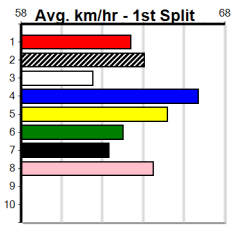

Sale

CJ OFFICE CHOICE

Distance: 435m, Race Type: Grade 4, Total Prizemoney: $3,360
1st: $2,250, 2nd: $690, 3rd: $345, 4th: $75

6

7:37PM
(VIC time)

Watchdog Tips: **0 0 0 0** Bet: **0**