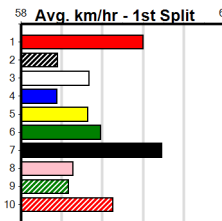

Sale

SPORTSBET FINAL

Distance: 435m, Race Type: Maiden Final, Total Prizemoney: \$2,925
1st: \$1,950, 2nd: \$600, 3rd: \$300, 4th: \$75

2

6:12PM

(VIC time)

Watchdog Tips:

0 0 0 0