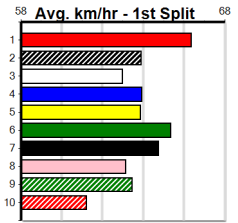

Sale

9 8:42PM (VIC time)

MORELLI'S FURNITURE & BEDTIME

Distance: 435m, Race Type: Mixed 6/7, Total Prizemoney: \$2,925 1st: \$1,950, 2nd: \$600, 3rd: \$300, 4th: \$75

Watchdog Tips: 0 0 0 0 Bet: .

Main table containing race details for 9 races (MAD KEV, BARRETOS, OPETAIA, BE GRACEFUL, VIENNA GOLD, URANA UNO, SOMERTON JUNE, WOODSIDE CRUISER, JUMBUK DAMIEN, DR. KATARINA). Each race entry includes fields for BK, D, Date, Track, Time, BON, Margin, 1st/2nd (Time), PIR, Checked, Comment, W/R, Split 1, S/P, Grade, and Winning Boxes.

Sale

10

9:04PM

(VIC time)

GIPPSLAND TROPHY HOUSE

Distance: 435m, Race Type: Mixed 4/5, Total Prizemoney: \$3,360
1st: \$2,250, 2nd: \$690, 3rd: \$345, 4th: \$75

Watchdog Tips: 0 0 0 0 Bet:

Main table containing race details for 10 different races (BLACK DREAM, STROMBOLI, LAKEVIEW LASS, TWO BOO HOOK, VALENCIA JIM, INTEX BALE, SWIFTY GIRL, LAKEVIEW BENNY, SPRING AMMO, CREW). Each race entry includes horse name, trainer, owner, and a table of winning boxes.