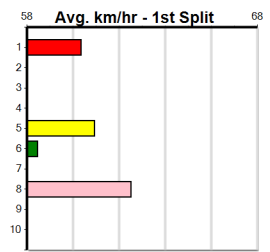

Sale
1
5:54PM
(VIC time)

LEESON'S LOGGING & CARTAGE

Distance: 435m, Race Type: Maiden, Total Prizemoney: $2,535
1st: $1,680, 2nd: $520, 3rd: $260, 4th: $75

Watchdog Tips: ☐ ☐ ☐ ☐ ☐ Bet:

Form Box	Wgt	Dist	Track	Date	Time	BON	Margin	1st/2nd (Time)	PIR	Checked	Comment	WR	Split 1	S/P	Grade		
1	HOLLY ROSE [M]																
	BK	Bitch	Dec-22			Sire: WHISKEY RIOT			Dam: SUZIE ROSE			Trainer: Sharon-lee Chignell (Rosedale)					
	Owner(s): S Chignell																
	Winning Distances: < 300m (0) 300 - 399m (0) 400 - 499m (0) 500 - 599m (0) 600 - 699m (0) > 700m (0)																
	Winning Weights:																
	3rd (7)	28.6	435	SLE	R3	29-Sep-24	25.00	24.44	6.00L	WALLS OF JERICHO (24.58)	S/733			5.44	$18.40	MH	
	Last 3 wins NOT included above																
	Box History																
	Bx	1st	2nd	3rd	4th	5th	6th	7th	8th								
	1																
2																	
3																	
4																	
5																	
6																	
7				1													
8																	
Prize																	
Best	$260.00																
Starts	25.00(7)-29/9/24																
Trk/Dts	1-0-0-1																
APM	1-0-0-1																
	260																
2	GOT IMMUNITY [M]																
	F	Bitch	Dec-22			Sire: BLACK MAGIC OPAL			Dam: IMMUNITY			Trainer: Kate Gorman (Tanjil South)					
	Owner(s): SEE THE DREAM (SYN), S Buccilli, B Buccilli																
	Winning Distances: < 300m (0) 300 - 399m (0) 400 - 499m (0) 500 - 599m (0) 600 - 699m (0) > 700m (0)																
	Winning Weights:																
	Last 3 wins NOT included above																
	Box History																
	Bx	1st	2nd	3rd	4th	5th	6th	7th	8th								
	1																
	2																
3																	
4																	
5																	
6																	
7																	
8																	
Prize																	
Best	$0																
Starts	FSH																
Trk/Dts	0-0-0-0																
APM	0-0-0-0																
	0																
3	MAYFAIR JILL [M]																
	BK	Bitch	Apr-23			Sire: BERNARDO			Dam: THANK YOU JILL			Trainer: Judy Brereton (Tanjil South)					
	Owner(s): J Brereton																
	Winning Distances: < 300m (0) 300 - 399m (0) 400 - 499m (0) 500 - 599m (0) 600 - 699m (0) > 700m (0)																
	Winning Weights:																
	Last 3 wins NOT included above																
	Box History																
	Bx	1st	2nd	3rd	4th	5th	6th	7th	8th								
	1																
	2																
3																	
4																	
5																	
6																	
7																	
8																	
Prize																	
Best	$0																
Starts	FSH																
Trk/Dts	0-0-0-0																
APM	0-0-0-0																
	0																
4	UNDERCOVER GUY [M]																
	BK	Dog	Oct-22			Sire: CATCH THE THIEF			Dam: SOMERTON MAY			Trainer: Dawn Johnston (Toongabbie)					
	Owner(s): Ghost Syndicate (SYN), L Cardillo, G Roberts, B Markovic																
	Winning Distances: < 300m (0) 300 - 399m (0) 400 - 499m (0) 500 - 599m (0) 600 - 699m (0) > 700m (0)																
	Winning Weights:																
	Last 3 wins NOT included above