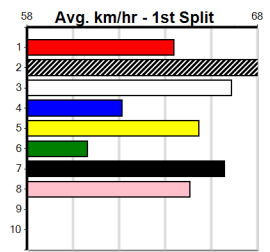

# MAFFRA POLY & PUMP SPRINT HT2

Distance: 435m, Race Type: S/E Heat, Total Prizemoney: \$3,360  
1st: \$2,250, 2nd: \$690, 3rd: \$345, 4th: \$75

Watchdog Tips:

Bet:

Form Box	Wgt	Dist	Track	Date	Time	BON	Margin	1st/2nd (Time)	PIR	Checked	Comment	WR	Split 1	S/P	Grade
----------	-----	------	-------	------	------	-----	--------	----------------	-----	---------	---------	----	---------	-----	-------