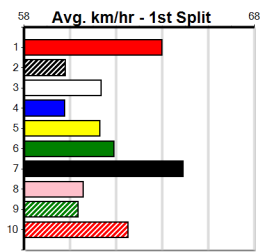

SPORTSBET FINAL

Distance: 435m, Race Type: Maiden Final, Total Prizemoney: $2,925
1st: $1,950, 2nd: $600, 3rd: $300, 4th: $75

Watchdog Tips:

Bet:

Form Box	Wgt	Dist	Track	Date	Time	BON	Margin	1st/2nd (Time)	PIR	Checked	Comment	WR	Split 1	S/P	Grade

1

WALLS OF JERICO [7]
WBD Dog Mar-23 Sire: MY REDEEMER Dam: CAPTAIN JACKIE
Owner(s): M Clark Trainer: Matthew Clark (Briagolong)
Winning Distances: < 300m (0) 300 - 399m (0) 400 - 499m (1) 500 - 599m (0) 600 - 699m (0) > 700m (0)
Winning Weights: 31.9(1)

4th (5)	31.7	400	WGL	R3	10-Sep-24	23.22	22.52	5.00L SWEET CANNELLONI (22.88)	M/54	8.57	$2.10 M
2nd (5)	31.7	410	HOR	R4	15-Sep-24	23.86	23.03	2.25L IVORY NARWHAL (23.70)	M/22	10.63	$1.50 M
2nd (4)	31.8	435	SLE	R1	22-Sep-24	24.52	24.32	0.50L PRINCESS MONARCH	M/422	5.37	$2.20 M
1st (5)	31.9	435	SLE	R3	29-Sep-24	24.58	24.44	4.75L ELEVATE (24.92)	M/111	5.27	$1.60 MH

Last 3 wins NOT included above

Box History

Bx	1st	2nd	3rd	4th	5th	6th	7th	8th
1								
2								
3								
4		1						
5	1	1		1				
6								
7								
8								

Prize	$2795.00
Best	24.52(4)-22/9/24
Starts	4-1-2-0
Trk/Dts	2-1-1-0
APM	2795

2

DERMOTT ROSE [M]
BE Dog Dec-22 Sire: MAGICAL BALE Dam: SHANTELLE ROSE
Owner(s): S Chignell Trainer: Jeffrey Chignell (Rosedale)
Winning Distances: < 300m (0) 300 - 399m (0) 400 - 499m (0) 500 - 599m (0) 600 - 699m (0) > 700m (0)
Winning Weights:

4th (8)	34.7	435	SLE	R2	22-Sep-24	25.34	24.32	6.00L MY AMBER (24.94)	S/433	5.40	$7.80 M
2nd (1)	34.4	435	SLE	R4	29-Sep-24	25.21	24.44	4.25L ANCIENT EGYPTIAN (24.92)	M/422	5.54	$3.50 MH

Last 3 wins NOT included above

Box History

Bx	1st	2nd	3rd	4th	5th	6th	7th	8th
1		1						
2								
3								
4								
5								
6								
7								
8			1					

Prize	$595.00
Best	25.21(1)-29/9/24
Starts	2-0-1-0
Trk/Dts	2-0-1-0
APM	595

3

LOTS OF BUGS [7]
BK Dog Feb-23 Sire: LOTS OF CHATTER Dam: YOU BUG ME
Owner(s): T Jose Trainer: Graeme Jose (Catani)
Winning Distances: < 300m (0) 300 - 399m (0) 400 - 499m (1) 500 - 599m (0) 600 - 699m (0) > 700m (0)
Winning Weights: 33.2(1)

1st (8)	33.2	435	SLE	R2	29-Sep-24	24.99	24.44	1.25L MIKAELA'S JOY (25.07)	M/211	5.39	$5.60 MH

Last 3 wins NOT included above

Box History

Bx	1st	2nd	3rd	4th	5th	6th	7th	8th
1								
2								
3								
4								
5								
6								
7								
8	1							

Prize	$1680.00
Best	24.99(8)-29/9/24
Starts	1-1-0-0
Trk/Dts	1-1-0-0
APM	1680

4

NOT OUR FAULT [M]
F Dog Jan-23 Sire: FERNANDO BALE Dam: ZIPPING KELLY
Owner(s): G Jose Trainer: Graeme Jose (Catani)
Winning Distances: < 300m (0) 300 - 399m (0) 400 - 499m (0) 500 - 599m (0) 600 - 699m (0) > 700m (0)
Winning Weights:

2nd (5)	34.3	435	SLE	R1	29-Sep-24	25.06	24.44	9.00L SPRING REGENCY (24.44)	S/622	5.47	$6.80 MH

Last 3 wins NOT included above

Box History

Bx	1st	2nd	3rd	4th	5th	6th	7th	8th
1								
2								
3								
4								
5		1						
6								
7								
8								

Prize	$520.00
Best	25.06(5)-29/9/24
Starts	1-0-1-0
Trk/Dts	1-0-1-0
APM	520

5

ELEVATE [M]
BK Dog Dec-22 Sire: AUSSIE INFRARED Dam: IT'S A FRENZY
Owner(s): G Black Trainer: Lisa Delbridge (Balliang)
Winning Distances: < 300m (0) 300 - 399m (0) 400 - 499m (0) 500 - 599m (0) 600 - 699m (0) > 700m (0)
Winning Weights:

2nd (8)	31.4	435	SLE	R3	29-Sep-24	24.92	24.44	4.75L WALLS OF JERICO (24.58)	S/422	5.39	$10.30 MH

Last 3 wins NOT included above

Box History

Bx	1st	2nd	3rd	4th	5th	6th	7th	8th
1								
2								
3								
4								
5								
6								
7								
8		1						

Prize	$520.00
Best	24.92(8)-29/9/24
Starts	1-0-1-0
Trk/Dts	1-0-1-0
APM	520