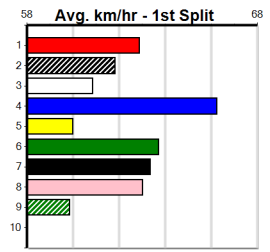

Sale

3  
6:29PM

(VIC time)

LAWN SALON HEYFIELD

Distance: 510m, Race Type: Mixed 6/7, Total Prizemoney: \$3,340  
1st: \$2,230, 2nd: \$690, 3rd: \$345, 4th: \$75

Watchdog Tips:

Bet:

Form Box Wgt Dist Track Date Time BON Margin 1st/2nd (Time) PIR Checked Comment W/R Split 1 S/P Grade