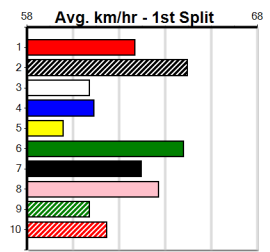

# MORELLI'S FURNITURE & BEDTIME

Distance: 435m, Race Type: Mixed 6/7, Total Prizemoney: \$2,925  
 1st: \$1,950, 2nd: \$600, 3rd: \$300, 4th: \$75

Watchdog Tips:

Bet:

**1**

**MAD KEY [6]**  
 BK Dog May-22 Sire: SUPERIOR PANAMA Dam: BLAZIN' REGGIE  
 Owner(s): G Orr Trainer: Gerry Orr (Newborough)  
 Winning Distances: < 300m (0) 300 - 399m (0) 400 - 499m (1) 500 - 599m (1) 600 - 699m (0) > 700m (0)  
 Winning Weights: 30.4(1) 31.2(1)