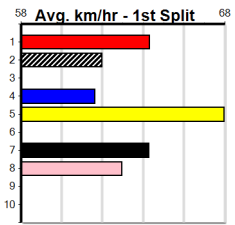

GRV DISTANCE RACING (0-4 WINS)

Distance: 715m, Race Type: Restricted Win, Total Prizemoney: $3,940
1st: $2,640, 2nd: $815, 3rd: $410, 4th: $75

5

8:25PM

(VIC time)

Watchdog Tips:

0 0 0 0

Bet:

Form Box Weight Dist Track Date Time BON Margin 1st/2nd (Time) PIR Checked Comment W/R Split 1 S/P Grade

1 JEREMY SPOKE [5]
BK D Aug-21 NEED MY MONEYNOW LITTLE BIT SLICK
Trainer: Rowan Wagenaar (Langwarrin)
4th (3) 34.4 680 WGL R6 24-Sep-24 39.59 39.40 2.75LSTACY'S MUM (39.40) M/444 . . . 18.54 $30.60 5
T (1) 34.2 715 SAN R5 03-Oct-24 0.00 41.65 .ETHANOL WATER (41.65) S/7777 . V0 . 6.49 $95.00 X45
8th (7) 34.6 595 SAN R5 10-Oct-24 35.11 34.00 11.00L PREMIUM EQUITY (34.39) M/8888 . . . 9.67 $105.10 5
7th (3) 34.7 595 SAP R3 14-Oct-24 36.53 35.22 19.00LRIPTIDE RUSLIE (35.22) S/7777 . . . 9.82 $49.70 5
Owner(s): Flight Facilities (SYN), R Wagenaar, A Wagenaar

Winning Boxes

1	2	3	4	5	6	7	8
1	1	1	1				
Prize Best	$25,780.00						
Starts	61-4-10-11						
Trk/Dst	4-0-2-0						
APM	$7004						

2 OUT TO STAGGER [M]
BEBD B May-22 WHISKEY RIOT DEADLY BASILISA
Trainer: Chris Reynolds (Little River)
5th (1) 27.0 400 GEL R2 16-Aug-24 23.55 22.20 9.50LPAW TABITHA (22.91) M/75 . . W 8.83 $12.00 M
8th (7) 27.0 595 SAP R2 16-Sep-24 36.17 34.89 13.00LASTON MONITOR (35.28) M/7888 . 1.7 SW . 10.08 $24.00 RW
5th (8) 27.2 595 SAP R4 23-Sep-24 35.31 34.19 8.00LPAW QUINBY (34.75) M/4555 . . . 9.61 $179.30 RW
6th (5) 27.0 595 SAP R4 30-Sep-24 36.35 33.99 18.00LCAPTAIN KATIE (35.14) M/6666 . . . 10.41 $18.20 RW
Owner(s): Reynolds Cram (SYN), C Reynolds, B Cram

Winning Boxes

1	2	3	4	5	6	7	8
1							
Prize Best	$320.00						
Starts	FSTD						
Trk/Dst	11-0-1-0						
APM	0-0-0-0						
	$192						

3 *** VACANT BOX ***
Trainer:
Owner(s):

4 WATCHING OVER (NSW)[M]
RF D May-21 KIOWA MON MANNY ZIPPING KENDRA
Trainer: Grant Masterson (Tyabb)
2nd (2) 30.1 595 SAP R3 19-Aug-24 35.29 34.53 2.25LRAVEN OWEN (35.15) S/6322 . . . 10.00 $99.40 RW
5th (6) 31.0 460 GEL R3 01-Oct-24 26.98 26.08 8.50LPAW SAMUEL (26.40) S/886 . . . 7.19 $66.10 M
4th (4) 31.4 596 GEL R2 07-Oct-24 35.51 34.63 13.00LMEPUNGA INFRARED (34.63) M/5344 . . . 9.72 $31.90 RW
2nd (8) 31.9 595 SAP R9 14-Oct-24 35.40 35.22 2.25LBLACK IN STYLE (35.24) M/6322 . . . 9.82 $39.60 RW
Owner(s): G Masterson

Winning Boxes

1	2	3	4	5	6	7	8
1							
Prize Best	$2,067.50						
Starts	FSTD						
Trk/Dst	17-0-2-0						
APM	0-0-0-0						
	$1549						

5 LIVEABLE [5]
BK B Jul-22 FERNANDO BALE SILKEN
Trainer: Jeffrey Britton (Anakie)
6th (7) 25.3 730 MEA R6 21-Sep-24 43.64 42.90 11.00LGALACTIC SPARTAN (42.90) M/3477 . . . 4.99 $18.60 X45
5th (7) 25.0 520 GEL R8 28-Sep-24 30.31 29.97 5.00LGROOVEBIRD (29.97) M/3664 . . . 5.49 $10.30 X45
2nd (2) 25.1 595 APK R9 03-Oct-24 34.46 33.96 1.5LTERRIFIC BOBBY (34.35) . . . 8.76 $2.80 6
2nd (6) 24.9 640 SLE R5 13-Oct-24 36.92 36.85 1.25LMEPUNGA INFRARED (36.85) M/1111 . . . 6.12 $3.90 RW
Owner(s): THE WILLY STROLLERS (SYN), J Sharp, M Alexander

Winning Boxes

1	2	3	4	5	6	7	8
1							
Prize Best	$29,145.00						
Starts	42.29						
Trk/Dst	28-4-6-5						
APM	2-0-0-1						
	$18006						

6 *** VACANT BOX ***
Trainer:
Owner(s):