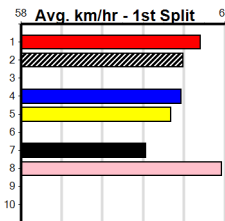

DREAMCHASERS - TICKETS ON SALE NO

Distance: 595m, Race Type: Mixed 4/5, Total Prizemoney: $4,445
1st: $2,990, 2nd: $920, 3rd: $460, 4th: $75

4

8:02PM

(VIC time)

Watchdog Tips: 0 0 0 0 **Bet:** .