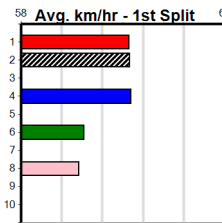

Sandown (SAP)

SPORTSBET GREEN TICKS (250+RANK)

Distance: 515m, Race Type: Grade 5 No Penalty, Total Prizemoney: \$3,340

1st: \$2,230, 2nd: \$690, 3rd: \$345, 4th: \$75

10

10:05PM

(VIC time)

Watchdog Tips: