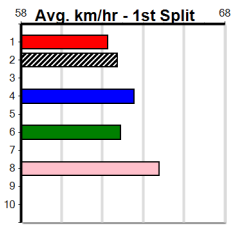

Sandown (SAP)

greyhoundfacts.com.au (0-2 W) (250+)

Distance: 595m, Race Type: Restricted Win, Total Prizemoney: \$3,940
1st: \$2,640, 2nd: \$815, 3rd: \$410, 4th: \$75

2

7:19PM

(VIC time)

Watchdog Tips:

0 0 0 0