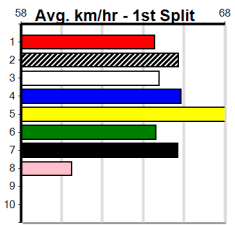

Distance: 515m, Race Type: Grade 5, Total Prizemoney: $3,340
1st: $2,230, 2nd: $690, 3rd: $345, 4th: $75

6

8:45PM

(VIC time)

Watchdog Tips:

0

0

0

0

Bet:

Form Box Weight Dist Track Date Time BON Margin 1st/2nd (Time) PIR Checked Comment W/R Split 1 S/P Grade

1 BIG BUCKETS [5]
BD D Nov-21 NEED MY MONEYNOW KASREYN
Trainer: Nicole Salna (Anakie)
6th (4) 31.6 515 SAN R3 12-Sep-24 30.03 29.20 12.00BLUE KERMARO (29.20) M/7766 . . . 5.23 $22.50 5
3rd (4) 31.4 410 HOR R7 24-Sep-24 23.39 22.93 4.25LJED'S MEMORY (23.11) M/54 . . . SW . 10.65 $7.50 5H
6th (4) 31.4 525 MEA R12 28-Sep-24 31.08 29.60 12.00PAW BODHI (30.25) M/4556 . . . . 5.19 $5.70 5
5th (6) 30.9 450 SHP R7 14-Oct-24 25.81 25.13 5.50LREAD THE ROOM (25.43) M/664 . . . . 6.90 $15.20 5
Owner(s): Big Buckets (SYN), G James, F Mastropasqua

Winning Boxes
1 2 3 4 5 6 7 8
1 2 3 4 5 6 7 8
Prize $9,030.00
Best 29.76
Starts 18-3-1-4
Trk/Dst 5-0-0-2
APM $4130

2 PRETTY HOT [5]
RF B Feb-22 ORSON ALLEN TINK
Trainer: Gerard O'keeffe (Neerim Junction)
6th (8) 28.6 488 MAN R5 07-Sep-24 27.75 27.30 5.50LALL ABOUT STONE (27.39) 754 . S754 . 5.85 $21.90 5
4th (1) 28.5 350 HVL R6 06-Oct-24 19.63 19.34 1.25LROB THE BUTCHER (19.54) M/1 . . . . 6.55 $25.20 5
F (4) 28.6 515 SAN R11 10-Oct-24 0.00 29.13 .ASTON TOMMY (29.77) M/5 . . . V5 . 5.17 $19.10 5
2nd (3) 28.4 350 HVL R8 15-Oct-24 19.31 19.02 4.25LSONIC DIESEL (19.02) M/3 . . . . 6.53 $28.30 X45
Owner(s): A Smithson

Winning Boxes
1 2 3 4 5 6 7 8
1 1 2 2
Prize $33,244.00
Best FSTD
Starts 40-6-10-4
Trk/Dst 0-0-0-0
APM $12731

3 ANNABELLA ROSE [5]
BK B Apr-22 FERNANDO BALE MY AMERICAN GIRL
Trainer: Andrew Paraskevas (Pearcedale)
5th (8) 28.7 515 SAN R3 22-Aug-24 29.99 29.31 8.00PAW WHISTLER (29.43) M/6755 . . . . 5.23 $5.00 5
2nd (7) 28.8 510 SLE R5 08-Sep-24 28.72 28.65 1.25LDR. GILLIAN (28.65) S/112 . . . . 9.13 $2.70 RWH
4th (2) 28.7 515 SAN R5 12-Sep-24 30.18 29.20 3.25LTHORKILDSEN (29.96) Q/4344 . . . SW . 5.21 $1.70 RWF
2nd (6) 28.4 500 BEN R6 20-Sep-24 28.49 28.29 1.00LPIEBALD (28.44) S/333 . . . . 6.72 $3.00 RWH
Owner(s): SPARKLE AND FADE (SYN), J Paraskevas, A Paraskevas

Winning Boxes
1 2 3 4 5 6 7 8
1 1 2 2
Prize $8,205.00
Best 29.99
Starts 12-3-3-1
Trk/Dst 3-0-0-0
APM $3537

4 CLOUD SCOOTIN' [5]
BE D Aug-21 FERNANDO BALE MEPUNGA SPECTRE
Trainer: Matthew Lanigan (Rowlsley)
2nd (1) 32.4 525 MEP R11 11-Sep-24 30.48 30.15 4.75LSIT AND STEER (30.15) Q/1112 . . . . 5.14 $1.90 5
1st (5) 32.3 525 MEA R12 21-Sep-24 30.24 29.88 4.00LWARREGO STORM (30.50) M/1111 . . . . 5.14 $3.10 5
6th (5) 32.3 515 SAP R10 30-Sep-24 30.32 29.15 17.00LFIELD DAY (29.15) M/3346 . . . SW . 5.25 $1.70 X45
2nd (2) 32.1 515 SAP R2 14-Oct-24 30.17 29.64 1.5LQUENARA BALE (30.07) M/2332 . . . . 5.23 $1.60 5
Owner(s): EMMATT (SYN), M Lanigan, E Azzopardi

Winning Boxes
1 2 3 4 5 6 7 8
1 1 2 1 1 2
Prize $27,475.00
Best 29.67
Starts 29-7-7-2
Trk/Dst 9-1-4-1
APM $11788