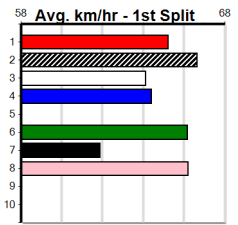

8

9:25PM

(VIC time)

Watchdog Tips:

0 0 0 0

Bet:

Form Box Weight Dist Track Date Time BON Margin 1st/2nd (Time) PIR Checked Comment W/R Split 1 S/P Grade

1 MEPUNGA OLLIE [5]												Winning Boxes											
BK	D											1	2	3	4	5	6	7	8				
Trainer: Jeffrey Britton (Anakie)												4	1	1	2	1					2		
8th (8) 33.4 515 SAN R8 19-Sep-24 30.17 29.57 6.50LYACHI BALE (29.73) S/7788 . . . . 5.26 $24.90 X34												Prize	$46,545.00										
1st (1) 33.2 460 GEL R6 28-Sep-24 25.59 25.58 1.25LCAMP FIRE (25.67) Q/111 . . . . 6.58 $2.50 X45												Best	29.68										
5th (2) 33.3 530 APK R8 03-Oct-24 30.64 29.93 3.5LALPHA ZULU (30.40) . . . . 5.34 $12.00 SH												Starts	35-11-8-2										
4th (2) 33.1 515 SAP R10 14-Oct-24 30.15 29.64 2.50LMORAINE SOFIA (29.99) M/6433 . . . . 5.33 $1.40 5												Trk/Dst	5-1-1-0										
Owner(s): B Smith												APM	$15610										

2 RUXTON FLAME [5]												Winning Boxes											
BK	D											1	2	3	4	5	6	7	8				
Trainer: Jeffrey Britton (Anakie)												2	1	1	1	1					1		
1st (2) 29.6 520 GEL R6 20-Sep-24 30.23 30.23 0.50LDISHEVELED (30.27) Q/1111 . . . . 5.34 $5.70 5												Prize	$26,130.00										
2nd (1) 29.4 520 GEL R8 28-Sep-24 30.04 29.97 1.00LGROOVBIRD (29.97) Q/2111 . . . . 5.42 $3.00 X45												Best	29.69										
2nd (1) 29.7 515 SAN R4 03-Oct-24 30.09 29.38 2.75LSWINDLED (29.90) M/5333 . . . . 5.12 $3.90 X45												Starts	29-6-4-7										
2nd (1) 29.2 515 SAP R8 14-Oct-24 29.88 29.64 0.50LSPENCER (29.85) M/3111 . . . . 5.17 $7.00 X45												Trk/Dst	6-1-2-1										
Owner(s): S O'hehir												APM	$15367										

3 CAPTURE MY SOUL [4]												Winning Boxes											
BK	B											1	2	3	4	5	6	7	8				
Trainer: Jacqueline Berry (Ripplebrook)												2	1	1	1					1			
5th (2) 26.4 460 WGL R8 19-Sep-24 26.41 25.99 6.00LDARNUM FOX (26.01) M/476 . . . . 6.58 $5.10 5												Prize	$8,685.00										
2nd (3) 26.4 460 WGL R8 26-Sep-24 26.07 25.80 4.00LDISHY DI (25.80) M/332 . . . . 6.62 $8.40 T3-5												Best	29.91										
3rd (3) 26.3 510 SLE R7 06-Oct-24 29.31 28.69 9.00LSPRING COIN (28.69) M/344 . . . . 9.44 $25.30 5												Starts	24-4-2-5										
1st (2) 26.4 515 SAP R11 14-Oct-24 29.91 29.64 4.50LBONIECKI (30.22) M/3311 . . SW 5.24 $3.20 5												Trk/Dst	6-2-0-1										
Owner(s): G Mitos												APM	$4458										

4 HIGHLY ALERT [4]												Winning Boxes											
WBD	D											1	2	3	4	5	6	7	8				
Trainer: Rosalie Kerr (Caldermeade)												3	1		1	2	2	1					
P (3) 30.3 450 WBL R6 18-Apr-24 0.00 25.51 .REIKO SLATER (25.51) M/678 . . V90 . 6.84 $5.70 X45												Prize	$52,205.00										
8th (3) 30.7 425 BEN R9 05-Oct-24 24.61 23.52 9.50LUNLEASH IN MIAMI (23.95) M/888 . . . W 6.75 $61.00 SH												Best	29.35										
6th (3) 30.5 400 WGL R11 11-Oct-24 23.10 22.36 11.00LJETSTREAM ICON (22.36) M/66 . . . . 8.66 $9.90 X45												Starts	43-10-7-7										
5th (8) 30.3 450 BAL R8 16-Oct-24 25.80 25.02 12.00LJOEY THE JET (25.02) M/656 . . . . 6.69 $26.20 X45												Trk/Dst	16-3-4-1										
Owner(s): G Connell												APM	$6359										

5 *** VACANT BOX ***												Winning Boxes							
Trainer:																			
Owner(s):