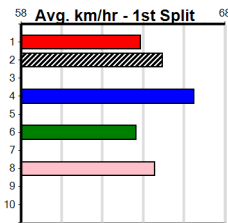

CUP HEATS NOVEMBER 19 (250+RANK)

Distance: 515m, Race Type: Grade 5 No Penalty, Total Prizemoney: \$3,340
1st: \$2,230, 2nd: \$690, 3rd: \$345, 4th: \$75

9

9:46PM

(VIC time)

Watchdog Tips:

0 0 0 0

Bet: