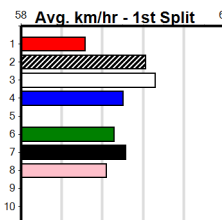

7
9:03PM
(VIC time)

Watchdog Tips: 0 0 0 0 Bet: .