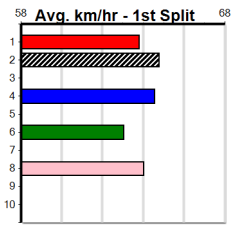

DOWNLOAD THE WATCHDOG APP (250+

Distance: 515m, Race Type: Grade 5 No Penalty, Total Prizemoney: $3,340
1st: $2,230, 2nd: $690, 3rd: $345, 4th: $75

3

7:40PM

(VIC time)

Watchdog Tips:

0 0 0 0

Bet:

Form	Box	Weight	Dist	Track	Date	Time	BON	Margin	1st/2nd (Time)	PIR	Checked	Comment	W/R	Split 1	S/P	Grade

1 BEST OF COLOUR [5]

BE D Nov-21 WHISKEY RIOT COOLER COLOUR

Trainer: Jane Reynolds (Pearcedale)

7th (1)	33.6	460	WGL	R5	17-Sep-24	26.48	25.79	10.00	LHIS SPECIAL (25.79)	M/657	.	.	W	6.79	$5.70	5
4th (1)	33.7	460	WGL	R10	01-Oct-24	26.13	25.54	9.00	LEPITOMIZE (25.54)	M/444	.	.	.	6.73	$23.60	RWH
2nd (3)	33.6	460	WGL	R5	08-Oct-24	26.04	25.73	0.50	PRETTY PIPA (26.01)	Q/222	.	.	.	6.60	$4.00	RW
3rd (1)	33.8	515	SAP	R2	14-Oct-24	30.28	29.64	3.00	LQUENARA BALE (30.07)	M/1113	.	SW	.	5.21	$7.90	5

Owner(s): JUST COLOUR (SYN), C Haigh, J Reynolds

Winning Boxes

1	2	3	4	5	6	7	8
			1	1			1
Prize	$20,775.63						
Best	29.68						
Starts	53-4-12-12						
Trk/Dst	19-1-5-4						
APM	$7944						

2 LAMIA ERNIE (NSW)[5]

BK D Oct-21 SUPERIOR PANAMA ICE GAMBLER

Trainer: Chris Armstrong (Hoppers Crossing)

1st (2)	33.6	515	SAP	R2	30-Sep-24	29.76	29.15	2.50	LITTLE PEG (29.92)	Q/3111	.	.	.	5.08	$4.70	5NP
4th (4)	33.7	510	SLE	R7	06-Oct-24	29.47	28.69	12.00	SPRING COIN (28.69)	M/433	.	.	.	9.48	$18.20	5
4th (1)	33.8	425	BEN	R11	11-Oct-24	24.32	23.69	4.00	CRUSOE RICO (24.06)	M/344	.	.	.	6.66	$12.20	X45
2nd (4)	34.0	525	MEP	R12	16-Oct-24	30.67	29.96	0.75	LOKAY BOOMER (30.62)	M/2111	.	.	.	5.17	$4.40	T3-5

Owner(s): G Carchedi

Winning Boxes

1	2	3	4	5	6	7	8
2	1	2		3			1
Prize	$33,120.00						
Best	29.76						
Starts	69-9-13-13						
Trk/Dst	12-3-2-2						
APM	$8848						

3 *** VACANT BOX ***

Trainer:
Owner(s):

Winning Boxes

1	2	3	4	5	6	7	8
			1				1
Prize	$5,370.00						
Best	FSH						
Starts	14-3-3-1						
Trk/Dst	0-0-0-0						
APM	$2554						

4 WEARING LEVIS [5]

BE D Mar-22 TOMMY SHELBY IN BLUE JEANS

Trainer: Peter Craig (Langwarrin)

2nd (4)	33.9	400	WGL	R9	06-Sep-24	23.16	22.54	2.25	HIGH FINANCE (23.02)	M/22	.	.	.	8.62	$3.60	6G
7th (2)	33.9	400	WGL	R11	13-Sep-24	23.50	22.67	12.00	SHARNI'S SECRET (22.67)	M/66	.	.	.	8.50	$12.00	RW
1st (4)	34.0	425	BEN	R3	02-Oct-24	24.04	23.88	4.75	LINGA BUDDY (24.36)	Q/211	.	.	.	6.58	$5.80	SH
4th (1)	33.8	425	BEN	R6	11-Oct-24	24.15	23.69	0.50	LASTON OPHELIA (24.13)	M/322	.	.	.	6.63	$3.80	SF

Owner(s): AMSTEL (SYN), P Craig, L Jennings, N Tracy

Winning Boxes

1	2	3	4	5	6	7	8
			1				1
Prize	$5,370.00						
Best	FSH						
Starts	14-3-3-1						
Trk/Dst	0-0-0-0						
APM	$2554						

5 *** VACANT BOX ***

Trainer:
Owner(s):

Winning Boxes

1	2	3	4	5	6	7	8
			1				1
Prize	$6,910.00						
Best	30.25						
Starts	19-3-4-1						
Trk/Dst	1-0-1-0						
APM	$2610						

6 ASTON VALOUR [5]

BKW B May-22 ASTON DEE BEE ASTON GWEN

Trainer: Jacqueline Berry (Ripplebrook)

2nd (4)	27.8	460	WGL	R8	01-Aug-24	26.26	26.14	0.50	BANKRUPT (26.23)	M/233	.	.	.	6.64	$1.70	5
4th (6)	27.9	435	SLE	R11	14-Aug-24	24.94	24.45	6.50	LSWIFTY GIRL (24.50)	M/555	.	.	.	5.42	$4.20	5
ST (-)	29.3	400	WGL		10-Oct-24	23.14		2.75	L Trial Cleared	Q/33	.	3of7	.	.	$.	ST
2nd (7)	28.6	515	SAP	R12	14-Oct-24	30.25	29.64	1.5	LDASHER BALE (30.15)	M/3444	.	.	.	5.23	$3.20	5

Owner(s): R Borda

Winning Boxes

1	2	3	4	5	6	7	8
1	1						1
Prize	$6,910.00						
Best	30.25						
Starts	19-3-4-1						
Trk/Dst	1-0-1-0						
APM	$2610						

7 *** VACANT BOX ***

Trainer:
Owner(s):

Winning Boxes

1	2	3	4	5	6	7	8
			1	1	1		
Prize	$6,700.00						
Best	30.13						
Starts	13-3-1-1						
Trk/Dst	2-0-0-0						
APM	$6115