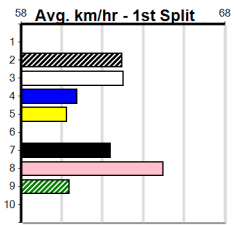

Distance: 515m, Race Type: Maiden, Total Prizemoney: $2,860
1st: $1,900, 2nd: $590, 3rd: $295, 4th: $75

1

6:56PM
(VIC time)

Watchdog Tips: **0 0 0 0** Bet: **0**

Form	Box	Weight	Dist	Track	Date	Time	BON	Margin	1st/2nd (Time)	PIR	Checked	Comment	W/R	Split 1	S/P	Grade
1	B	D	Nov-22	BELLA INFRARED	MEPUNGA MOLLY											
BUCKAROO BARRY [M] Trainer: Susan Richards (Devon Meadows) Owner(s): B Stephens																
<table border="1"> <thead> <tr><th colspan="8">Winning Boxes</th></tr> <tr><th>1</th><th>2</th><th>3</th><th>4</th><th>5</th><th>6</th><th>7</th><th>8</th></tr> </thead> <tbody> <tr><td>Prize</td><td></td><td></td><td></td><td></td><td></td><td></td><td>$0</td></tr> <tr><td>Best</td><td></td><td></td><td></td><td></td><td></td><td></td><td>FSH</td></tr> <tr><td>Starts</td><td></td><td></td><td></td><td></td><td></td><td></td><td>0-0-0-0</td></tr> <tr><td>Trk/Dst</td><td></td><td></td><td></td><td></td><td></td><td></td><td>0-0-0-0</td></tr> <tr><td>APM</td><td></td><td></td><td></td><td></td><td></td><td></td><td>$0</td></tr> </tbody> </table>																
2	D	Jan-23	FERAL FRANKY	YINDI GIRL TURBO												
WARM HUGS [M] Trainer: Jeffrey Britton (Anakie) Owner(s): M Cullen																
<table border="1"> <thead> <tr><th colspan="8">Winning Boxes</th></tr> <tr><th>1</th><th>2</th><th>3</th><th>4</th><th>5</th><th>6</th><th>7</th><th>8</th></tr> </thead> <tbody> <tr><td>Prize</td><td></td><td></td><td></td><td></td><td></td><td></td><td>$2,325.00</td></tr> <tr><td>Best</td><td></td><td></td><td></td><td></td><td></td><td></td><td>FSH</td></tr> <tr><td>Starts</td><td></td><td></td><td></td><td></td><td></td><td></td><td>9-0-1-6</td></tr> <tr><td>Trk/Dst</td><td></td><td></td><td></td><td></td><td></td><td></td><td>0-0-0-0</td></tr> <tr><td>APM</td><td></td><td></td><td></td><td></td><td></td><td></td><td>$1926</td></tr> </tbody> </table>																
3	B	Nov-22	ASTON RUPEE	MEPUNGA BELLA												
FEAT OF STRENGTH [M] Trainer: Jeffrey Britton (Anakie) Owner(s): G Farrugia																
<table border="1"> <thead> <tr><th colspan="8">Winning Boxes</th></tr> <tr><th>1</th><th>2</th><th>3</th><th>4</th><th>5</th><th>6</th><th>7</th><th>8</th></tr> </thead> <tbody> <tr><td>Prize</td><td></td><td></td><td></td><td></td><td></td><td></td><td>$1,520.00</td></tr> <tr><td>Best</td><td></td><td></td><td></td><td></td><td></td><td></td><td>31.43</td></tr> <tr><td>Starts</td><td></td><td></td><td></td><td></td><td></td><td></td><td>6-0-2-1</td></tr> <tr><td>Trk/Dst</td><td></td><td></td><td></td><td></td><td></td><td></td><td>1-0-0-0</td></tr> <tr><td>APM</td><td></td><td></td><td></td><td></td><td></td><td></td><td>$1505</td></tr> </tbody> </table>																
4	D	Oct-22	FERNANDO BALE	SUB ROSA												
ROBBER BARON [M] Trainer: Jeffrey Britton (Anakie) Owner(s): KRAMERICA (SYN), G Farrugia, W Gallagher																
<table border="1"> <thead> <tr><th colspan="8">Winning Boxes</th></tr> <tr><th>1</th><th>2</th><th>3</th><th>4</th><th>5</th><th>6</th><th>7</th><th>8</th></tr> </thead> <tbody> <tr><td>Prize</td><td></td><td></td><td></td><td></td><td></td><td></td><td>$395.00</td></tr> <tr><td>Best</td><td></td><td></td><td></td><td></td><td></td><td></td><td>FSH</td></tr> <tr><td>Starts</td><td></td><td></td><td></td><td></td><td></td><td></td><td>4-0-1-0</td></tr> <tr><td>Trk/Dst</td><td></td><td></td><td></td><td></td><td></td><td></td><td>0-0-0-0</td></tr> <tr><td>APM</td><td></td><td></td><td></td><td></td><td></td><td></td><td>$380</td></tr> </tbody> </table>																
5	D	Aug-22	ASTON RUPEE	IMMINENT REALITY												
MILES APART [M] Trainer: Vicki Wisener (Devon Meadows) Owner(s): J Woodbridge																
<table border="1"> <thead> <tr><th colspan="8">Winning Boxes</th></tr> <tr><th>1</th><th>2</th><th>3</th><th>4</th><th>5</th><th>6</th><th>7</th><th>8</th></tr> </thead> <tbody> <tr><td>Prize</td><td></td><td></td><td></td><td></td><td></td><td></td><td>$590.00</td></tr> <tr><td>Best</td><td></td><td></td><td></td><td></td><td></td><td></td><td>30.20</td></tr> <tr><td>Starts</td><td></td><td></td><td></td><td></td><td></td><td></td><td>4-0-0-2</td></tr> <tr><td>Trk/Dst</td><td></td><td></td><td></td><td></td><td></td><td></td><td>1-0-0-1</td></tr> <tr><td>APM</td><td></td><td></td><td></td><td></td><td></td><td></td><td>$413</td></tr> </tbody> </table>																
6	B	Mar-23	SH AVATAR	NESSA'S YASMIN												
SLOW POKE [M] Trainer: Matthew Lanigan (Rowsley) Owner(s): P Mcdowall