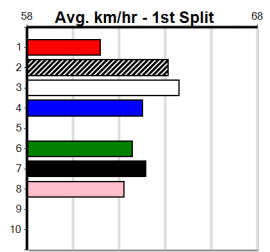

Owner(s):
Winning Distances: < 300m (0) 300 - 399m (0) 400 - 499m (0) 500 - 599m (0) 600 - 699m (0) > 700m (0)
Winning Weights:

Box History

7

9:03PM

(VIC time)

Distance: 515m, Race Type: Mixed 6/7, Total Prizemoney: \$3,340
1st: \$2,230, 2nd: \$690, 3rd: \$345, 4th: \$75