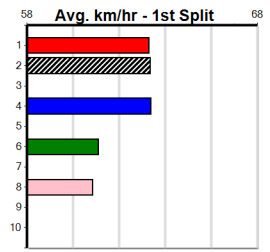

SPORTSBET GREEN TICKS (250+RANK)

Distance: 515m, Race Type: Grade 5 No Penalty, Total Prizemoney: $3,340
1st: $2,230, 2nd: $690, 3rd: $345, 4th: $75

Watchdog Tips: ☐ ☐ ☐ ☐ ☐ Bet: ☐

Form Box Wgt Dist Track Date Time BON Margin 1st/2nd (Time) PIR Checked Comment W/R Split 1 S/P Grade

BE YOURSELF [5]
BK **Bitch** **Nov-20** **Sire: BERNARDO** **Dam: ZIPPING TINA** **Trainer: Gary Mcmillan (Nambrok)**
Owner(s): G Mcmillan
Winning Distances: < 300m (0) 300 - 399m (4) 400 - 499m (0) 500 - 599m (0) 600 - 699m (0) > 700m (0)
Winning Weights: 24.5(2) 24.8(1) 24.9(1)
8th (6) 24.7 510 SLE R6 04-Sep-24 29.64 28.81 6.50L SMOOTH RANGER (29.20) M/888 . . . 9.66 $87.90 T3-5
5th (2) 24.6 435 SLE R12 11-Sep-24 25.17 24.22 6.50L DUSTY OLD ROAD (24.73) M/886 . . . 5.49 $29.50 5
6th (5) 24.2 300 HVL R12 13-Sep-24 17.43 16.77 2.50L DEVINE SAL (17.25) M/3 . . . 4.02 $15.40 T3-5
6th (7) 24.3 350 HVL R7 20-Sep-24 20.21 19.41 7.50L GOLDEN COAST (19.69) M/5 . . . 6.84 $14.30 5
4th (4) 24.5 435 SLE R12 25-Sep-24 25.53 24.88 3.25L POPCORN IRA (25.30) M/255 . . . 5.38 $4.10 5
4th (1) 24.3 300 HVL R12 02-Oct-24 17.56 16.91 3.75L INTER BLACK FIRE (17.31) M/4 . . . 4.02 $11.00 5
8th (7) 25.1 350 HVL R7 09-Oct-24 20.25 19.45 8.50L MISS DAICOS (19.69) M/8 . . . 6.89 $42.10 5
8th (6) 25.3 300 HVL R12 11-Oct-24 17.50 16.95 8.00L LITTLE WHIP (16.95) M/4 . . . 4.07 $109.80 T3-5
Last 3 wins NOT included above
1st (1) 24.5 350 HVL R5 29-May-23 20.06 19.72 1.25L BE RUGGED (20.15) M/1 . . SW . 6.72 $5.40 T3-RW
1st (8) 24.5 350 TRA R2 19-Jul-23 20.02 19.69 3.5L BE RUGGED (20.26) Q/11 . . . 6.68 $6.30 RW
1st (7) 24.9 350 HVL R7 17-Nov-23 19.86 19.64 2.00L SUPERIOR SHIRLEY (19.99) M/1 . . SW . 6.65 $22.60 T3-5

Box History

Bx	1st	2nd	3rd	4th	5th	6th	7th	8th
1	1	1	1	1	2	3	3	
2				1	4	1	1	1
3			1	3		6	2	4
4	1	1	2	2	1	2	5	
5			1		1	1	3	1
6	1	1			1	2	4	3
7	1	1	1	1	3	1	4	
8	1		1		1	1		

Prize Best Starts Trk/Dts APM

Prize		$9253.57
Best Starts		FSH
Trk/Dts		83-4-4-4
APM		0-0-0-0
		659