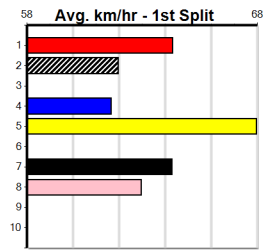

GRV DISTANCE RACING (0-4 WINS)

Distance: 715m, Race Type: Restricted Win, Total Prizemoney: $3,940
1st: $2,640, 2nd: $815, 3rd: $410, 4th: $75

Watchdog Tips: [ ] [ ] [ ] [ ] [ ] Bet: [ ]

Form Box Wgt Dist Track Date Time BON Margin 1st/2nd (Time) PIR Checked Comment WR Split 1 S/P Grade

JEREMY SPOKE [5]
BK Dog Aug-21 Sire: NEED MY MONEYNOW Dam: LITTLE BIT SLICK
Owner(s): Flight Facilities (SYN), R Wagenaar, A Wagenaar
Trainer: Rowan Wagenaar (Langwarrin)
Winning Distances: < 300m (0) 300 - 399m (0) 400 - 499m (0) 500 - 599m (4) 600 - 699m (0) > 700m (0)
Winning Weights: 33.0(1) 34.4(1) 34.5(1) 34.6(1)
2nd (1) 34.4 715 SAN R4 05-Sep-24 42.47 41.91 8.00L WILD CASH (41.91) M/2222 . . . 6.23 $32.90 5
5th (8) 34.5 595 SAP R4 09-Sep-24 34.59 34.17 6.00L DOUBLE DENIM (34.17) M/5555 . . . 9.51 $47.70 X45
7th (8) 34.3 600 MEA R4 14-Sep-24 35.33 34.60 8.50L JACKPOT JEWEL (34.76) S/7777 . . . 9.71 $55.30 5
4th (6) 34.6 595 SAN R6 19-Sep-24 35.09 34.44 5.00L MISS JAZZ (34.75) M/7776 . . . 9.62 $65.40 5
4th (3) 34.4 680 WGL R6 24-Sep-24 39.59 39.40 2.75L STACY'S MUM (39.40) M/4444 . . . 18.54 $30.60 5
T (1) 34.2 715 SAN R5 03-Oct-24 0.00 41.65 . ETHANOL WATER (41.65) S/7777 . VO . 6.49 $95.00 X45
8th (7) 34.6 595 SAN R5 10-Oct-24 35.11 34.00 11.00 PREMIUM EQUITY (34.39) M/8888 . . . 9.67 $105.10 5
7th (3) 34.7 595 SAP R3 14-Oct-24 36.53 35.22 19.00 RIPTIDE RUSLIE (35.22) S/7777 . . . 9.82 $49.70 5
Last 3 wins NOT included above
1st (3) 34.5 595 SAP R2 17-Mar-24 34.93 34.53 2.25L RATTLE AND BANG (35.08) Q/2222 . . . 9.49 $3.60 RW
1st (5) 34.6 595 SAP R2 31-Mar-24 34.95 34.59 0.75L EUREKA ROBBIE (34.99) S/4222 . . . 9.50 $4.70 RW
1st (2) 34.4 515 SAP R6 12-Aug-24 30.03 29.27 3.5L SIR NATHAN (30.27) M/8531 . . . 5.37 $7.30 5F

Box History
Bx 1st 2nd 3rd 4th 5th 6th 7th 8th
1 2 1 1 2
2 1 2 2 2
3 1 2 1 1 1 1
4 1 2 1 2 1
5 1 1 1 2 1 3 1
6 1 1 1 1 1
7 1 2 2 2
8 1 1 1 1 2 1
Prize Best $25780.00
Starts 42.47(1)-5/9/24
Trk/Dts 61-4-10-11
APM 4-0-2-0
7004

OUT TO STAGGER [M]
BEBD Bitch May-22 Sire: WHISKEY RIOT Dam: DEADLY BASILISA
Owner(s): Reynolds Cram (SYN), C Reynolds, B Cram
Trainer: Chris Reynolds (Little River)
Winning Distances: < 300m (0) 300 - 399m (0) 400 - 499m (0) 500 - 599m (0) 600 - 699m (0) > 700m (0)
Winning Weights:
5th (2) 27.0 300 HVL R1 28-Jun-24 17.73 16.68 8.00L DOWN SOUTH GIRL (17.17) M/7 . . . 4.25 $12.80 T3-M
8th (5) 26.7 400 GEL R2 02-Jul-24 24.28 22.88 16.00 ASTON SEAN (23.17) M/77 . . . 8.91 $16.30 M
7th (1) 26.4 300 HVL R1 18-Jul-24 17.68 16.95 5.50L SUGAR ROO (17.31) M/8 . . . 4.18 $33.00 T3-M
5th (5) 26.8 400 GEL R1 13-Aug-24 23.47 22.63 5.50L BIG BOY COOPER (23.11) M/65 . . . 8.86 $30.50 M
5th (1) 27.0 400 GEL R2 16-Aug-24 23.55 22.20 9.50L PAW TABITHA (22.91) M/75 . . W 8.83 $12.00 M
8th (7) 27.0 595 SAP R2 16-Sep-24 36.17 34.89 13.00 ASTON MONITOR (35.28) M/7888 . SW . 10.08 $24.00 RW
5th (8) 27.2 595 SAP R4 23-Sep-24 35.31 34.19 8.00L PAW QUINBY (34.75) M/4555 . . . 9.61 $179.30 RW
6th (5) 27.0 595 SAP R4 30-Sep-24 36.35 33.99 18.00 CAPTAIN KATIE (35.14) M/6666 . . . 10.41 $18.20 RW
Last 3 wins NOT included above

Box History
Bx 1st 2nd 3rd 4th 5th 6th 7th 8th
1 2 2
2 1 1 1
3 1 1
4 1
5 1 1 1
6 1
7 1 1
8 1 1
Prize Best $320.00
Starts FSTD
Trk/Dts 11-0-1-0
APM 0-0-0-0
192