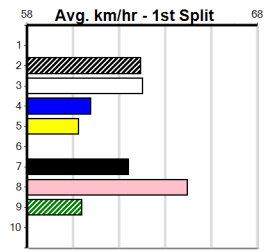

1

6:56PM

(VIC time)

Distance: 515m, Race Type: Maiden, Total Prizemoney: $2,860
1st: $1,900, 2nd: $590, 3rd: $295, 4th: $75

Watchdog Tips: [ ] [ ] [ ] [ ] Bet: [ ]

Form Box Wgt Dist Track Date Time BON Margin 1st/2nd (Time) PIR Checked Comment W/R Split 1 S/P Grade

BUCKAROO BARRY [M]
BK Dog Nov-22 Sire: BELLA INFRARED Dam: MEPUNGA MOLLY
Owner(s): B Stephens
Trainer: Susan Richards (Devon Meadows)
Winning Distances: < 300m (0) 300 - 399m (0) 400 - 499m (0) 500 - 599m (0) 600 - 699m (0) > 700m (0)
Winning Weights:
Box History table

WARM HUGS [M]
BK Dog Jan-23 Sire: FERAL FRANKY Dam: YINDI GIRL TURBO
Owner(s): M Cullen
Trainer: Jeffrey Britton (Anakie)
Winning Distances: < 300m (0) 300 - 399m (0) 400 - 499m (0) 500 - 599m (0) 600 - 699m (0) > 700m (0)
Winning Weights:
Box History table

FEAT OF STRENGTH [M]
BK Bitch Nov-22 Sire: ASTON RUPEE Dam: MEPUNGA BELLA
Owner(s): G Farrugia
Trainer: Jeffrey Britton (Anakie)
Winning Distances: < 300m (0) 300 - 399m (0) 400 - 499m (0) 500 - 599m (0) 600 - 699m (0) > 700m (0)
Winning Weights:
Box History table

ROBBER BARON [M]
BK Dog Oct-22 Sire: FERNANDO BALE Dam: SUB ROSA
Owner(s): KRAMERICA (SYN), G Farrugia, W Gallagher
Trainer: Jeffrey Britton (Anakie)
Winning Distances: < 300m (0) 300 - 399m (0) 400 - 499m (0) 500 - 599m (0) 600 - 699m (0) > 700m (0)
Winning Weights:
Box History table

MILES APART [M]
BEED Dog Aug-22 Sire: ASTON RUPEE Dam: IMMINENT REALITY
Owner(s): J Woodbridge
Trainer: Vicki Wisener (Devon Meadows)
Winning Distances: < 300m (0) 300 - 399m (0) 400 - 499m (0) 500 - 599m (0) 600 - 699m (0) > 700m (0)
Winning Weights:
Box History table

1

2

3

4

5