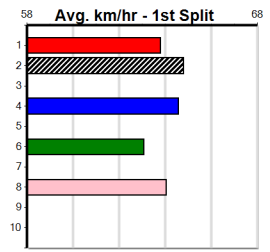

3

7:40PM

(VIC time)

Distance: 515m, Race Type: Grade 5 No Penalty, Total Prizemoney: $3,340
1st: $2,230, 2nd: $690, 3rd: $345, 4th: $75

Watchdog Tips: ☐ ☐ ☐ ☐ ☐ **Bet:** ☐

Form Box Wgt Dist Track Date Time BON Margin 1st/2nd (Time) PIR Checked Comment WR Split 1 S/P Grade

BEST OF COLOUR [5]

BE Dog Nov-21 Sire: WHISKEY RIOT Dam: COOLER COLOUR
Owner(s): JUST COLOUR (SYN), C Haigh, J Reynolds **Trainer: Jane Reynolds (Pearcedale)**
Winning Distances: < 300m (0) 300 - 399m (0) 400 - 499m (3) 500 - 599m (1) 600 - 699m (0) > 700m (0)
Winning Weights: 32.2(1) 32.5(1) 32.9(1) 33.1(1)

Box	1st	2nd	3rd	4th	5th	6th	7th	8th
1			4	1				
2		3		2	1	1	2	
3		2	1	2		1	1	
4	1				2	1		1
5	1	1		1	2	1		
6			2		2			1
7	1	4	2					1
8	1	2	2					

Last 3 wins NOT included above

Rank	Box	Wgt	Dist	Track	Date	Time	BON	Margin	1st/2nd	PIR	Checked	Comment	WR	Split 1	S/P	Grade
1st	(8)	32.5	515	SAP	R9	13-May-24	29.81	29.81	5.00L LOVELY LAINEY (30.16)	M/1111	.	.	.	5.13	$3.30	X67H
1st	(7)	32.2	435	SLE	R9	07-Jul-24	24.81	24.39	3.25L MYALL MEG (25.02)	M/411	.	.	.	5.42	$10.20	X67
1st	(5)	32.9	400	WGL	R12	09-Aug-24	22.90	22.22	0.25L CRYPTO ROYALTY (22.92)	M/22	.	.	.	8.49	$8.10	5NP

Prize Best Starts Trk/Dts APM: $20775.63, 29.68(7)-14/1/24, 53-4-12-12, 19-1-5-4, 7944

LAMIA ERNIE (NSW)[5]

BK Dog Oct-21 Sire: SUPERIOR PANAMA Dam: ICE GAMBLER
Owner(s): G Carchedi **Trainer: Chris Armstrong (Hoppers Crossi)**
Winning Distances: < 300m (0) 300 - 399m (0) 400 - 499m (6) 500 - 599m (3) 600 - 699m (0) > 700m (0)
Winning Weights: 30.9(1) 31.7(1) 32.0(1) 32.4(1) 32.9(1) 33.6(2) 34.6(1)

Box	1st	2nd	3rd	4th	5th	6th	7th	8th
1	2	3	2	3	2			
2	1	2	3	2				
3	2	1	2	1		1		
4	2	3	2	2		1	3	1
5	3				2			2
6	2					2	1	3
7	2	1	2	2		2		1
8	1	1	2			1		1

Last 3 wins NOT included above

Rank	Box	Wgt	Dist	Track	Date	Time	BON	Margin	1st/2nd	PIR	Checked	Comment	WR	Split 1	S/P	Grade
1st	(3)	450	BAL	R5	07-Apr-24	25.52	24.91	0.75L CORNHILL PRINCE (25.55)	M/341	.	.	.	6.70	$4.00	5	
1st	(5)	33.6	450	BAL	R10	27-May-24	25.51	25.38	5.50L HANNY DARRISON (25.86)	Q/111	.	SW	.	6.63	$2.70	SH
1st	(5)	34.6	450	BAL	R11	11-Aug-24	25.69	25.52	1.5L NICMAC SWIFT (25.78)	M/111	.	.	.	6.69	$5.80	T3-5

Prize Best Starts Trk/Dts APM: $33120.00, 29.76(2)-30/9/24, 69-9-13-13, 12-3-2-2, 8848

*** VACANT BOX ***

Sire: Dam:

Owner(s): **Trainer:**

Winning Distances: < 300m (0) 300 - 399m (0) 400 - 499m (0) 500 - 599m (0) 600 - 699m (0) > 700m (0)

Winning Weights: **Box History**

WEARING LEVIS [5]

BE Dog Mar-22 Sire: TOMMY SHELBY Dam: IN BLUE JEANS
Owner(s): AMSTEL (SYN), P Craig, L Jennings, N Tracy **Trainer: Peter Craig (Langwarrin)**
Winning Distances: < 300m (0) 300 - 399m (0) 400 - 499m (3) 500 - 599m (0) 600 - 699m (0) > 700m (0)
Winning Weights: 33.5(2) 34.0(1)

Box	1st	2nd	3rd	4th	5th	6th	7th	8th
1		1	1	1				
2								1
3				1		1		
4	1	1						
5								1
6	1					1		
7			1		1			
8	1	1						

Last 3 wins NOT included above

Rank	Box	Wgt	Dist	Track	Date	Time	BON	Margin	1st/2nd	PIR	Checked	Comment	WR	Split 1	S/P	Grade
1st	(8)	33.5	400	WGL	R3	13-Apr-24	22.82	22.82	3.5L GARY ON STILTS (23.05)	M/21	.	.	.	8.44	$1.60	RW

Prize Best Starts Trk/Dts APM: $5370.00, FSH, 14-3-3-1, 0-0-0-0, 2554

*** VACANT BOX ***

Sire: Dam:

Owner(s): **Trainer:**

Winning Distances: < 300m (0) 300 - 399m (0) 400 - 499m (0) 500 - 599m (0) 600 - 699m (0) > 700m (0)

Winning Weights: **Box History**