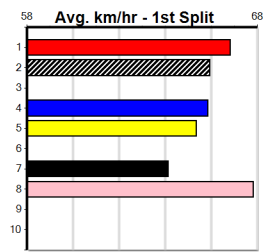

4

8:02PM

(VIC time)

Distance: 595m, Race Type: Mixed 4/5, Total Prizemoney: $4,445
1st: $2,990, 2nd: $920, 3rd: $460, 4th: $75

Watchdog Tips:

Bet:

Table with columns: Form Box, Wgt, Dist, Track, Date, Time, BON, Margin, 1st/2nd (Time), PIR, Checked, Comment, WR, Split 1, S/P, Grade

Race 1: GROOVBIRD [5]
BK Bitch May-22 Sire: NEED MY MONEYNOW Dam: SAINT WEST
Owner(s): KRAMERICA (SYN), G Farrugia, W Gallagher
Trainer: Jeffrey Britton (Anakie)
Winning Distances: < 300m (0) 300 - 399m (0) 400 - 499m (1) 500 - 599m (6) 600 - 699m (2) > 700m (0)
Winning Weights: 29.1(1) 29.2(2) 29.3(2) 29.4(1) 29.5(1) 29.8(1) 29.9(1)
8th (5) 29.3 525 MEA R7 24-Aug-24 30.67 29.71 14.00 EXCAVATION (29.71) M/4667 . . . 5.14 $15.80 X45
1st (1) 29.4 525 MEA R10 31-Aug-24 30.08 29.84 0.50L LORRAINE JACKY (30.11) Q/1122 . . . 5.07 $2.80 5H
6th (8) 29.5 525 MEA R5 07-Sep-24 30.34 29.55 7.00L I'M A MUSTANG (29.86) M/5788 . . . 5.10 $11.30 5F
7th (2) 29.8 600 MEA R7 14-Sep-24 35.38 34.60 12.00 SHADOWS OF BLUE (34.60) M/7888 . . . 9.49 $6.40 X45
3rd (3) 29.6 730 MEA R6 21-Sep-24 43.19 42.90 4.25L GALACTIC SPARTAN (42.90) M/1111 . . . 4.90 $6.90 X45
1st (2) 29.9 520 GEL R8 28-Sep-24 29.97 29.97 1.00L RUXTON FLAME (30.04) Q/1222 . . . 5.38 $2.10 X45
3rd (4) 30.0 596 GEL R6 04-Oct-24 34.76 34.62 2.25L SHADOWS OF BLUE (34.62) M/2223 . . . 9.39 $3.80 5
3rd (5) 30.1 525 MEP R9 16-Oct-24 30.27 29.96 1.5L BUN STORM (30.17) M/1244 . . . 5.07 $3.60 X45
Last 3 wins NOT included above
1st (2) 29.3 515 SAN R3 18-Apr-24 29.97 29.79 4.25L HASKO BALE (30.25) M/5531 . . . 5.24 $3.20 5
1st (5) 29.5 600 MEP R7 05-Jun-24 34.47 34.47 0.50L TAMMY (34.50) M/1111 . . . SW 8.94 $7.20 RWH
1st (4) 29.8 600 MEA R2 15-Jun-24 34.47 34.36 2.75L REV ROSE (34.64) Q/1111 . . . SW 8.91 $3.30 RWF

Race 2: DREAM ON ALLAN [5]
BKW Dog Dec-21 Sire: MY REDEEMER Dam: AVA'S DREAM
Owner(s): A Gringhuis
Trainer: Arend Gringhuis (Ripplebrook)
Winning Distances: < 300m (0) 300 - 399m (1) 400 - 499m (3) 500 - 599m (2) 600 - 699m (0) > 700m (0)
Winning Weights: 31.1(1) 31.4(1) 31.5(3) 31.6(1)
5th (4) 31.7 400 WGL R12 16-Aug-24 23.34 22.44 9.50L GREMLIN (22.68) S/65 . . . 8.73 $15.90 5
4th (6) 31.4 350 HVL R8 30-Aug-24 19.53 19.45 1.25L HEAD HUNTER (19.45) S/7 . . . 6.68 $26.80 T3-5
4th (6) 31.9 350 HVL R6 06-Sep-24 19.61 19.01 8.50L ANGRY FRANKY (19.01) M/6 . . . 6.63 $5.10 T3-5
1st (5) 31.4 515 SAP R2 09-Sep-24 29.74 29.69 6.50L HIBIKI BLUE (30.16) Q/1111 . . . 5.07 $3.30 T3-5H
1st (4) 31.5 515 SAP R9 16-Sep-24 29.94 29.52 2.00L SUPERIOR MONIQUE (30.08) M/2111 . . . 5.14 $3.70 5F
5th (3) 31.6 460 WGL R7 20-Sep-24 26.85 25.89 13.00 MAHOGANY (26.00) M/666 . . . W 6.77 $25.10 X45
4th (6) 31.4 460 WGL R7 08-Oct-24 26.15 25.73 2.25L LYNDL SAID NO (25.99) M/354 . . . 6.59 $6.20 5
3rd (3) 31.4 515 SAP R8 14-Oct-24 30.00 29.64 2.25L SPENCER (29.85) M/2233 . . . 5.17 $41.90 X45
Last 3 wins NOT included above
1st (7) 31.5 400 WGL R9 18-Jan-24 22.72 22.70 3.5L SMOOTH RANGER (22.96) M/11 . . . 8.32 $3.20 T3-7
1st (2) 31.1 350 TRA R9 07-Feb-24 19.80 19.45 0.25L JASON ROSE (19.81) M/22 . . . 6.66 $3.40 X67
1st (1) 31.5 400 WGL R8 14-Mar-24 22.79 22.79 1.5L SAKURA RYKER (22.90) M/22 . . . 8.58 $4.60 T3-5