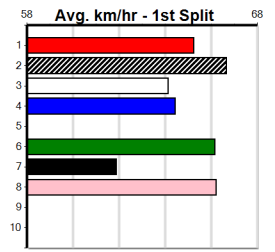

8

9:25PM

(VIC time)

Distance: 515m, Race Type: Mixed 4/5, Total Prizemoney: $3,875
1st: $2,600, 2nd: $800, 3rd: $400, 4th: $75

Watchdog Tips: [ ] [ ] [ ] [ ] Bet: [ ]

Table with columns: Form Box, Wgt, Dist, Track, Date, Time, BON, Margin, 1st/2nd (Time), PIR, Checked, Comment, WR, Split 1, S/P, Grade

MEPUNGA OLLIE [5]
BK Dog Oct-21 Sire: BARCIA BALE Dam: MEPUNGA ISLA
Owner(s): B Smith
Trainer: Jeffrey Britton (Anakie)
Winning Distances: < 300m (0) 300 - 399m (0) 400 - 499m (8) 500 - 599m (3) 600 - 699m (0) > 700m (0)
Winning Weights: 32.4(1) 32.5(1) 32.6(1) 32.7(2) 32.8(2) 33.0(2) 33.2(1) 33.3(1)
2nd (8) 33.2 350 HVL R6 25-Aug-24 19.31 18.71 5.00L MOCK FISH (18.96) Q/2 . . . . 6.58 $4.60 X45
4th (1) 33.0 350 HVL R3 01-Sep-24 19.24 18.88 2.25L BLUE BLOOD (19.10) M/3 . . . . 6.61 $7.20 SH
4th (3) 32.9 460 GEL R8 06-Sep-24 26.02 25.59 6.50L MATT LOCH (25.59) M/445 . . . . 6.70 $14.00 SH
6th (5) 33.1 460 GEL R8 13-Sep-24 26.15 25.59 8.50L HOUSE OF TURBO (25.59) M/755 . . . . 6.65 $28.80 SF
8th (8) 33.4 515 SAN R8 19-Sep-24 30.17 29.57 6.50L YACHI BALE (29.73) S/7788 . . . . 5.26 $24.90 X34
1st (1) 33.2 460 GEL R6 28-Sep-24 25.59 25.58 1.25L CAMP FIRE (25.67) Q/111 . . . . 6.58 $2.50 X45
5th (2) 33.3 530 APK R8 03-Oct-24 30.64 29.93 3.5L ALPHA ZULU (30.40) M/755 . . . . 5.34 $12.00 SH
4th (2) 33.1 515 SAP R10 14-Oct-24 30.15 29.64 2.50L MORAINIE SOFIA (29.99) M/6433 . . . . 5.33 $1.40 5
Last 3 wins NOT included above
1st (2) 32.4 515 SAN R4 18-Jul-24 29.68 29.29 0.25L WHERE IT BEGAN (29.69) M/3222 . . . . 5.13 $2.40 5
1st (4) 32.8 525 MEA R5 27-Jul-24 30.55 30.09 1.25L GUNAI WIZARD (30.63) M/2222 . . SW . 5.21 $3.90 5
1st (6) 33.0 525 MEP R6 14-Aug-24 30.17 29.83 4.50L ASTON PING (30.48) M/1111 . . . . 5.07 $3.10 5

Box History table for MEPUNGA OLLIE with columns: Bx, 1st, 2nd, 3rd, 4th, 5th, 6th, 7th, 8th and Prize Best Starts Trk/Dts APM