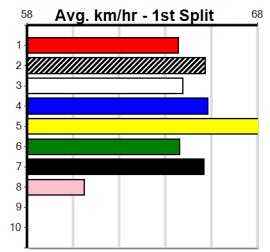

RSN GREY AREAS - WEDNESDAY & FRIDAY

Distance: 515m, Race Type: Grade 5, Total Prizemoney: $3,340
1st: $2,230, 2nd: $690, 3rd: $345, 4th: $75

Watchdog Tips:

Bet:

Table with columns: Form Box, Wgt, Dist, Track, Date, Time, BON, Margin, 1st/2nd (Time), PIR, Checked, Comment, WR, Split 1, S/P, Grade

BIG BUCKETS [5]
BD Dog Nov-21 Sire: NEED MY MONEYNOW Dam: KASREYN
Owner(s): Big Buckets (SYN), G James, F Mastropasqua
Trainer: Nicole Salna (Anakie)

Box History
Bx 1st 2nd 3rd 4th 5th 6th 7th 8th
Prize Best Starts Trk/Dts APM

PRETTY HOT [5]
RF Bitch Feb-22 Sire: ORSON ALLEN Dam: TINK
Owner(s): A Smithson
Trainer: Gerard O'keeffe (Neerim Junction)

Box History
Bx 1st 2nd 3rd 4th 5th 6th 7th 8th
Prize Best Starts Trk/Dts APM

ANNABELLA ROSE [5]
BK Bitch Apr-22 Sire: FERNANDO BALE Dam: MY AMERICAN GIRL
Owner(s): SPARKLE AND FADE (SYN), J Paraskevas, A Paraskevas
Trainer: Andrew Paraskevas (Pearcedale)

Box History
Bx 1st 2nd 3rd 4th 5th 6th 7th 8th
Prize Best Starts Trk/Dts APM

CLOUD SCOOTIN' [5]
BE Dog Aug-21 Sire: FERNANDO BALE Dam: MEPUNGA SPECTRE
Owner(s): EMMATT (SYN), M Lanigan, E Azzopardi
Trainer: Matthew Lanigan (Rowsley)

Box History
Bx 1st 2nd 3rd 4th 5th 6th 7th 8th
Prize Best Starts Trk/Dts APM

BUNDY PARADISE [5]
BK Dog Feb-22 Sire: SHIMA SHINE Dam: MEPUNGA MOLLY
Owner(s): B Stephens
Trainer: Susan Richards (Devon Meadows)

Box History
Bx 1st 2nd 3rd 4th 5th 6th 7th 8th
Prize Best Starts Trk/Dts APM

1

2

3

4

5