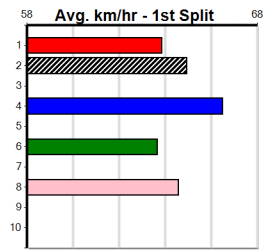

CUP HEATS NOVEMBER 19 (250+RANK)

Distance: 515m, Race Type: Grade 5 No Penalty, Total Prizemoney: \$3,340
 1st: \$2,230, 2nd: \$690, 3rd: \$345, 4th: \$75

Watchdog Tips: **Bet:**

1

FIGHTING BOXER [5]
 BK Dog Dec-19 Sire: ASTON DEE BEE Dam: DYNA FAME
 Owner(s): H Hose Trainer: Darren Kee (Lara)
 Winning Distances: < 300m (0) 300 - 399m (0) 400 - 499m (3) 500 - 599m (4) 600 - 699m (0) > 700m (0)
 Winning Weights: 31.3(1) 31.4(1) 31.5(1) 31.8(1) 31.9(1) 32.6(2)