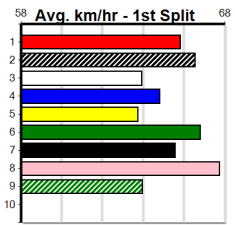

NORTHERN DISTRICTS CUP HT1

Distance: 450m, Race Type: S/E Heat, Total Prizemoney: \$3,360
 1st: \$2,250, 2nd: \$690, 3rd: \$345, 4th: \$75

5

4:07PM

(VIC time)

LULU'S RIDE (6) was a fast all the way winner two starts back before falling last start and she looks like the one to beat in this. ASTON KENNEDY (2) can race on the speed from the outset in this and he could make his presence felt.