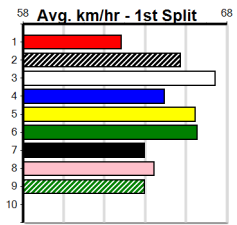

NORTHERN DISTRICTS CUP HT3

Distance: 450m, Race Type: S/E Heat, Total Prizemoney: $3,360
1st: $2,250, 2nd: $690, 3rd: $345, 4th: $75

7

4:47PM

(VIC time)

PETE'S ENTITY (2) has shown early speed in his scorching recent wins and he looks like the one to beat again in this. BEBOP JAZZ (5) recorded a top win two starts back when she led throughout and she could be the danger in this.

Watchdog Tips: **2** **5** **3** **1** **Bet:** **Trifecta 2/3,5/1,3,5 ($10 - 250%)**