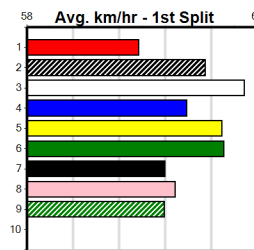

NORTHERN DISTRICTS CUP HT3

Distance: 450m, Race Type: S/E Heat, Total Prizemoney: $3,360
1st: $2,250, 2nd: $690, 3rd: $345, 4th: $75

PETE'S ENTITY (2) has shown early speed in his scorching recent wins and he looks like the one to beat again in this. BEBOP JAZZ (5) recorded a top win two starts back when she led throughout and she could be the danger in this.

Watchdog Tips: 2 5 3 1 **Bet:** Trifecta 2/3,5/1,3,5 ($10 - 250%)

Form Box	Wgt	Dist	Track	Date	Time	BON	Margin	1st/2nd (Time)	PIR	Checked	Comment	WR	Split 1	S/P	Grade
COCONUT CARTER [6] $15.00															
Drawn to get the gun run throughout, respect.															
Trainer: Peter Gabriel (Toolern Vale)															
Owner(s): P Gabriel															
Sire: EBBY JET POWER Dam: COCONUT MISS															
Winning Distances: < 300m (0) 300 - 399m (0) 400 - 499m (2) 500 - 599m (0) 600 - 699m (0) > 700m (0)															
Winning Weights: 34.7(2)															
8th (7)	34.4	525	MEA	R1	31-Aug-24	30.96	29.84	17.00 PAW GUNNER (29.84)	S/8888	.	.	.	5.25	$31.80	X67
3rd (3)	34.5	525	MEP	R10	04-Sep-24	30.77	30.09	6.00L VISTA CADMIUM (30.37)	M/7743	.	.	.	5.30	$13.40	X67H
3rd (6)	34.5	525	MEA	R3	14-Sep-24	30.42	29.70	3.00L BEGGIN' (30.21)	M/6444	.	.	.	5.28	$25.00	X67F
3rd (6)	34.2	515	SAN	R1	19-Sep-24	30.08	29.57	2.50L MILL ALI (29.91)	M/5333	.	.	.	5.28	$13.40	X67
5th (3)	34.0	515	SAN	R1	26-Sep-24	30.19	29.29	5.50L RHUBARB (29.82)	M/7545	.	.	.	5.30	$19.10	X67
3rd (2)	34.5	450	SHP	R7	30-Sep-24	25.40	25.20	0.75L CITY LIMIT (25.35)	S/764	.	.	.	6.72	$23.20	RWH
4th (5)	34.1	525	MEA	R1	12-Oct-24	30.78	29.95	3.00L PAW YANELLE (30.58)	M/5333	.	.	.	5.29	$7.90	X67
4th (6)	34.0	525	MEA	R4	19-Oct-24	30.85	29.71	13.00L KNURLING (29.97)	S/7654	.	.	.	5.47	$8.60	6G
Last 3 wins NOT included above															
1st (7)	34.7	425	BEN	R1	21-Aug-24	24.61	24.10	2.50L GUNAI MAVERICK (24.78)	M/352	.	SW	.	6.85	$2.00	M
1st (2)	34.7	425	BEN	R9	28-Aug-24	24.19	24.19	2.50L QUEEN KATE (24.36)	M/742	.	.	.	6.83	$6.30	T3-7

Box History								
Bx	1st	2nd	3rd	4th	5th	6th	7th	8th
1					1			
2	1		1					
3			1	1	1			1
4								
5				1				1
6			2	1		1		
7	1							1
8								

Prize Best Starts	$6035.00
Trk/Dts	25.40(2)-30/9/24
APM	15-2-0-4 3-0-0-1 4738

Form Box	Wgt	Dist	Track	Date	Time	BON	Margin	1st/2nd (Time)	PIR	Checked	Comment	WR	Split 1	S/P	Grade
PETE'S ENTITY [3] $2.10															
Shown speed in scorching recent wins, one to beat.															
Trainer: Ian Garland (Longlea)															
Owner(s): W Heras															
Sire: ASTON DEE BEE Dam: ZARA'S ENTITY															
Winning Distances: < 300m (0) 300 - 399m (1) 400 - 499m (4) 500 - 599m (0) 600 - 699m (0) > 700m (0)															
Winning Weights: 33.1(1) 33.5(1) 33.7(1) 33.8(2)															
8th (7)	33.1	450	BAL	R9	27-Feb-24	26.37	25.23	12.00 ROUGE KNIGHT (25.58)	M/568	.	V5	.	6.71	$2.70	X67
1st (2)	33.5	400	GEL	R4	19-Mar-24	22.37	22.37	12.00 BALDO (23.20)	Q/11	.	SW	.	8.33	$1.60	7
8th (4)	33.7	515	SAN	R2	04-Apr-24	30.61	29.15	13.00 DOCHERTY (29.72)	M/6777	.	.	.	5.32	$3.80	RW
6th (7)	33.7	525	MEA	R9	20-Apr-24	30.89	29.87	10.00 UNREAL MISS (30.22)	M/2234	.	VO	.	5.09	$10.70	6G
4th (6)	33.2	400	GEL	R11	06-Aug-24	23.19	22.31	11.00 ASTON BREEZE (22.46)	M/54	.	.	.	8.74	$1.70	X67
1st (6)	33.7	425	BEN	R3	05-Oct-24	23.91	23.52	2.50L PAW ULTRA (24.09)	M/211	.	SW	.	6.61	$2.10	X67
1st (1)	33.8	450	SHP	R10	14-Oct-24	25.28	25.13	3.25L ZAPATRON (25.49)	Q/111	.	.	.	6.56	$1.10	5
1st (5)	33.8	450	SHP	R8	21-Oct-24	25.01	25.01	2.75L KRAKEN WHISKY (25.20)	Q/111	.	.	.	6.56	$3.50	X45
Last 3 wins NOT included above															
1st (6)	33.1	390	BAL	R3	03-Jan-24	22.03	21.90	6.00L ARIA'S MELODY (22.44)	M/11	.	.	.	8.34	$3.20	MH

Box History								
Bx	1st	2nd	3rd	4th	5th	6th	7th	8th
1	1							
2	1							
3								
4								1
5	1							
6	2			1	1			
7						1		1
8								

Prize Best Starts	$8880.00
Trk/Dts	25.01(5)-21/10/24
APM	10-5-0-0 2-2-0-0 6716