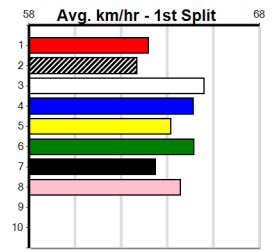

SHEPPARTON RACE 13

Distance: 450m, Race Type: Grade 5, Total Prizemoney: $2,925
1st: $1,950, 2nd: $600, 3rd: $300, 4th: $75

ESPECIAL PIP (3) has the speed to find the arm soon after box rise and she may prove hard to catch of she can do so. ART'S INFERNO (1) can get the run behind the speed in this and he could make his presence felt in the run to the judge.

Watchdog Tips: 3 1 4 5 Bet: Win 3

ARTS INFERNO [5] Can get the run behind the speed here, main danger $4.60
Owner(s): FULHAM BRIDGE (SYN), A Duncan, J Chilcott, J Duncan
Trainer: Josh Duncan (Mount Camel)

CATCH MY DRIFT (NSW)[5] Good turn of foot once balanced, must respect. $6.00
Owner(s): K Osborne
Trainer: Paul Mathieson (Myrningong)

ESPECIAL PIP [5] Can set the tempo from box rise here, go close. $3.60
Owner(s): P Knott
Trainer: Elise Knott (Carnegie)

URITH BALE (NSW)[5] Easier here than her last few starts, big chance. $5.50
Owner(s): S Fullerton
Trainer: Shawn Fullerton (Red Cliffs)

NO RIGHT TURNS (QLD)[5] Solid win 4 back when led throughout, threat. $7.50
Owner(s): T Kingcott
Trainer: Paul Mathieson (Myrningong)