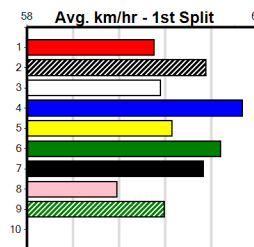

NORTHERN DISTRICTS CUP HT4

8

5:09PM

(VIC time)

Distance: 450m, Race Type: S/E Heat, Total Prizemoney: $3,360
1st: $2,250, 2nd: $690, 3rd: $345, 4th: $75

KRAKEN WHISKY (7) looks like the class runner in this and he may only need to step on terms to salute in this. TAT LEAH (6) recorded a top all the way win here 2 starts back and she looks like the main danger again.

Watchdog Tips: **7** **6** **2** **4** **Bet:** **Quinella 6/7 ($10 for 1000%)**

1

DARRA RUBY [5] **Good wins in 2 of her last 4 starts, place hopes.** **$12.00**

BK Bitch Dec-21 Sire: AZKABAN Dam: DARRA DAWNNE Trainer: Jenny Weber (Darraweit Guim)

Owner(s): A George
Winning Distances: < 300m (0) 300 - 399m (1) 400 - 499m (2) 500 - 599m (0) 600 - 699m (0) > 700m (0)

Winning Weights: 28.4(1) 28.9(1) 29.2(1)

Run	Time	Dist	Wgt	Sex	Age	Trk	Time	Margin	1st/2nd	Time	PIR	Checked	Comment	WR	Split 1	S/P	Grade
2nd (7)	28.9	425	BEN	R1	30-Jun-24	24.65	23.61	8.00L	CITY LIMIT (24.10)	Q/333	.	.	.	.	6.76	$2.10	M
6th (7)	28.9	425	BEN	R3	12-Jul-24	25.01	23.86	8.50L	ALL JAZZ (24.42)	M/445	.	.	.	.	6.78	$4.80	MH
1st (7)	28.4	390	SHP	R1	26-Aug-24	22.44	22.16	1.25L	PAW OLLIE (22.51)	Q/111	.	.	.	.	8.63	$5.80	MH
5th (7)	28.4	390	SHP	R3	02-Sep-24	22.69	21.92	4.25L	PAW HARRY (22.40)	M/76	.	.	.	.	8.83	$4.80	MF
1st (8)	28.9	425	BEN	R3	11-Sep-24	24.28	24.14	4.00L	MAD APPLE (24.55)	Q/111	.	.	.	.	6.64	$3.30	T3-7
5th (3)	28.6	425	BEN	R3	27-Sep-24	24.70	23.60	5.00L	BLACK SERIES (24.37)	M/444	.	.	W	.	6.73	$6.80	6G
5th (5)	29.3	390	BAL	R11	07-Oct-24	23.27	22.52	6.50L	WHATEVER WILLOW (22.83)	M/57	.	.	SW	.	8.67	$2.10	T3-6
1st (8)	29.2	450	SHP	R6	17-Oct-24	25.57	25.57	0.75L	LEAVE ME IN (25.62)	Q/111	.	.	.	.	6.78	$2.90	T3-RW

Last 3 wins NOT included above

Bx	1st	2nd	3rd	4th	5th	6th	7th	8th
1								
2								
3					1			
4								
5					1			
6								
7	1	2				1	1	
8	2							

Prize Best	$4720.00
Starts	25.57(8)-17/10/24
Trk/Dts	10-3-2-0
APM	1-1-0-0
	3560

2

ASTON AURELIA [5] **Solid all the way winner 2 starts back, big chance** **$5.00**

BK Bitch Feb-22 Sire: KC AND ALL Dam: ASTON MILEY Trainer: Michelle Mallia (Avalon)

Owner(s): R Borda
Winning Distances: < 300m (0) 300 - 399m (6) 400 - 499m (3) 500 - 599m (0) 600 - 699m (0) > 700m (0)

Winning Weights: 30.5(3) 30.6(1) 30.9(1) 31.0(3) 31.1(1)

Run	Time	Dist	Wgt	Sex	Age	Trk	Time	Margin	1st/2nd	Time	PIR	Checked	Comment	WR	Split 1	S/P	Grade
1st (1)	30.5	390	WBL	R9	01-Aug-24	22.25	21.93	6.50L	ASTON ZINGARA (22.68)	Q/11	.	.	.	.	8.59	$1.60	X45
1st (8)	30.5	410	HOR	R9	06-Aug-24	23.49	23.13	2.25L	TINKER DOT (23.64)	M/11	.	.	SW	.	10.34	$3.00	5
8th (6)	30.8	460	GEL	R5	16-Aug-24	26.69	25.44	11.00	ASTON GOZO (25.96)	M/578	.	.	.	.	6.66	$3.60	5
8th (2)	30.8	450	WBL	R7	22-Aug-24	26.18	24.98	12.00	HI THERE FRANK (25.38)	M/278	.	.	.	.	6.67	$3.90	5H
5th (6)	31.0	390	BAL	R12	11-Sep-24	22.82	22.05	8.50L	BETTER BANJO (22.25)	M/76	.	.	.	.	8.71	$7.00	X45
8th (3)	31.0	400	GEL	R12	04-Oct-24	23.03	22.60	6.50L	BLACKPOOL SLADE (22.60)	Q/24	.	.	.	.	8.43	$4.00	5
1st (5)	31.0	390	BAL	R13	09-Oct-24	22.10	22.06	2.00L	DR. FALKOR (22.22)	Q/11	.	.	.	.	8.33	$31.30	X45
7th (8)	31.2	400	GEL	R7	18-Oct-24	23.54	22.40	16.00	MR. BEETS (22.48)	S/67	.	.	.	.	8.69	$19.60	SH

Last 3 wins NOT included above

Bx	1st	2nd	3rd	4th	5th	6th	7th	8th
1	1			1				
2								1
3	2		1		1			1
4	2							
5	1							
6	2	1			1	1	1	1
7				1		1		
8	1	2	1					1

Prize Best	$24482.50
Starts	FSTD
Trk/Dts	25-9-3-2
APM	0-0-0-0
	9490