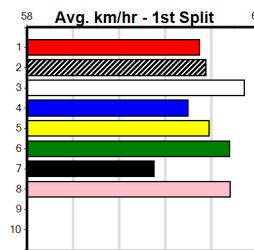

ONE MORE RACE TO GO

Distance: 450m, Race Type: Grade 5, Total Prizemoney: $2,925
1st: $1,950, 2nd: $600, 3rd: $300, 4th: $75

ON HIGH ALERT (5) can sizzle once fully balanced and he looks awfully hard to beat in this. RASHID (7) has met some jets since his fast win 4 starts back and he could be the danger. ASTON WESTERN (2) rarely runs a bad race and has claims also.

Watchdog Tips: 5 7 2 3 Bet: Trifecta 5/2,7/1,2,3,7 ($10 - 166.67%)

THIRTY SECONDS [5] Gun draw, can explode mid race, place hopes. $12.00
BE Dog May-22 Sire: FERNANDO BAILE Dam: EYE WILL REIGN
Owner(s): SPARKLE AND FADE (SYN), J Paraskevas, A Paraskevas
Trainer: John Paraskevas (Pearcedale)
Winning Distances: < 300m (0) 300 - 399m (2) 400 - 499m (1) 500 - 599m (0) 600 - 699m (0) > 700m (0)
Winning Weights: 31.1(1) 31.3(1) 31.9(1)
7th (4) 31.1 425 BEN R7 31-Mar-24 24.46 23.46 9.50L CHEAP RED WINE (23.80) M/757 . . . . . 6.74 $25.90 MF
3rd (8) 31.1 395 TRA R3 03-Apr-24 22.60 22.16 1.5L ROCK BALBOA (22.51) M/533 . . . . . 3.87 $1.40 X67H
2nd (7) 32.3 390 SHP R9 06-Jun-24 22.25 22.12 1.75L RAPIDFIRE LAYLA (22.14) S/43 . . . . . SW . 8.52 $1.60 T3-7
1st (7) 31.9 390 SHP R9 17-Jun-24 21.85 21.85 6.00L BONE SHAKER (22.24) Q/11 . . . . . . 8.26 $1.90 X67
3rd (7) 31.7 390 WBL R4 27-Jun-24 22.33 22.05 3.00L ASTON ZINGARA (22.13) S/43 . . . . . . 8.84 $1.60 X67H
6th (6) 31.8 390 WBL R3 04-Jul-24 22.84 22.08 11.00L SUDOKU CARMELLO (22.10) S/57 . . . . . . 8.92 $2.80 X67F
2nd (7) 31.8 300 HVL R4 06-Oct-24 16.99 16.60 0.50L CANYA WILDFIRE (16.96) M/8 . . . . . . 4.15 $1.60 X67H
1st (4) 31.3 300 HVL R2 13-Oct-24 16.67 16.51 3.00L FULL OF FUN (16.86) M/8 . . . . . . 4.03 $1.90 X67F
Last 3 wins NOT included above
1st (1) 31.1 425 BEN R4 24-Mar-24 24.10 23.42 1.75L WEARING LEVIS (24.22) M/111 . . . . . SW . 6.69 $1.30 MH

ASTON WESTERN (NSW)[5] Big motor, rarely runs a bad race, can threaten. $8.00
BK Dog Feb-22 Sire: AUSSIE INFRARED Dam: FANTASTIC DOTTY
Owner(s): P Mallia
Trainer: Michelle Mallia (Avalon)
Winning Distances: < 300m (0) 300 - 399m (2) 400 - 499m (9) 500 - 599m (0) 600 - 699m (0) > 700m (0)
Winning Weights: 32.8(1) 33.3(2) 33.4(3) 33.7(2) 33.8(1) 33.9(1) 34.0(1)
1st (8) 33.7 400 GEL R6 03-Sep-24 22.31 22.31 11.00L COOL NATURE (23.08) M/11 . . . . . SW . 8.37 $1.40 5
3rd (4) 33.9 450 SHP R11 09-Sep-24 25.62 25.01 1.5L SOFIA RIOT (25.52) M/755 . . . . . . 6.74 $1.60 5
3rd (3) 33.6 450 SHP R8 16-Sep-24 25.43 24.96 7.00L SCHILLACI (24.96) M/344 . . . . . . 6.62 $12.10 X45
1st (1) 33.4 460 GEL R8 20-Sep-24 25.83 25.75 3.00L ZIPPING GRYLLIS (26.03) M/111 . . . . . . 6.58 $10.20 X45
3rd (4) 33.6 450 SHP R9 30-Sep-24 25.38 25.20 2.75L TAT LEAH (25.20) S/554 . . . . . . 6.74 $3.20 X45
4th (8) 33.4 425 BEN R7 05-Oct-24 23.88 23.52 2.00L MILE A MINUTE (23.75) M/787 . . . . . . 6.79 $19.20 SH
4th (7) 33.7 525 MEP R3 16-Oct-24 30.66 29.96 8.00L MY MAGIC MAN (30.14) S/4466 . . . . . . 5.17 $10.00 5
2nd (8) 33.9 450 BAL R6 23-Oct-24 25.25 24.99 3.75L ON HIGH ALERT (24.99) M/323 . . . . . . 6.56 $8.00 X45
Last 3 wins NOT included above
1st (4) 33.8 390 BAL R12 08-May-24 22.08 22.06 1.00L FAST LOVE (22.14) Q/11 . . . . . . 8.40 $5.60 5
1st (5) 34.0 390 BAL R11 31-May-24 21.94 21.79 7.50L JUDY'S REDEEMER (22.43) M/11 . . . . . SW . 8.36 $3.50 X45
1st (4) 33.9 400 GEL R4 30-Aug-24 22.46 22.46 6.00L BLACKPOOL VIPER (22.86) M/21 . . . . . . 8.55 $2.50 5