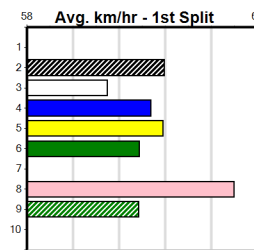

13 RACES TODAY

1
2:55PM

(VIC time)

Distance: 450m, Race Type: Maiden, Total Prizemoney: $2,535
1st: $1,680, 2nd: $520, 3rd: $260, 4th: $75

QUEST FOR SPIRIT (7) is out of a proven dam who has produced numerous Group 1 finalists and she may be the one to beat on debut. SPOKEN (2) has shown speed in his handy recent placings and he could be prominent throughout.

Watchdog Tips: **7** **2** **4** **1** **Bet:** Box Trifecta 1,2,4,7 ($10 for 41.67%)

Form Box	Wgt	Dist	Track	Date	Time	BON	Margin	1st/2nd (Time)	PIR	Checked	Comment	WR	Split 1	S/P	Grade	
1	ONE WORD ANSWER [M] Littermate of 5,6 and 9. Betting best guide. $5.00															
	WBK Dog Mar-23 Sire: FERNANDO BALE Dam: MEPUNGA SPECTRE Trainer: James Shaw (Seymour)															
	Owner(s): A Haines															
	Winning Distances: < 300m (0) 300 - 399m (0) 400 - 499m (0) 500 - 599m (0) 600 - 699m (0) > 700m (0)															
	Winning Weights:															
	Box History															
	Last 3 wins NOT included above															
	Prize Best $0															
	Starts 0-0-0-0															
	Trk/Dts 0-0-0-0															
APM 0																
2	SPOKEN [M] Shown speed in handy recent placings, go close. $4.60															
	BK Dog Nov-22 Sire: TOMMY SHELBY Dam: SHOOT TO MISS Trainer: Steven Vantaarling (Tallygaroopn)															
	Owner(s): S Vantaarling															
	Winning Distances: < 300m (0) 300 - 399m (0) 400 - 499m (0) 500 - 599m (0) 600 - 699m (0) > 700m (0)															
	Winning Weights:															
	Box History															
	Last 3 wins NOT included above															
	Prize Best $1270.00															
	Starts 26.31(5)-7/9/24															
	Trk/Dts 13-0-3-1															
APM 3-0-1-0																
3	TRICKLE [M] Handy debut placing last start, must be respected. $8.50															
	RF Dog Sep-22 Sire: COSMIC RUMBLE Dam: REAL REWARD Trainer: Natalie Presutto (Devon Meadows)															
	Owner(s): Three Little Pigs and The Big Bad Wolf (SYN), J Presutto, P Presutto, A Presutto, D Presutto															
	Winning Distances: < 300m (0) 300 - 399m (0) 400 - 499m (0) 500 - 599m (0) 600 - 699m (0) > 700m (0)															
	Winning Weights:															
	Box History															
	Last 3 wins NOT included above															
	Prize Best $520.00															
	Starts 1-0-1-0															
	Trk/Dts 0-0-0-0															
APM 520																
4	STEEPLE [M] Showed talent in a recent trial here, chance. $6.50															
	BK Dog Jul-22 Sire: MY BRO FABIO Dam: BIG SKINNY Trainer: Patrick Newell (Wallan)															
	Owner(s): The Bentley (SYN), L Edgerton, P Newell															
	Winning Distances: < 300m (0) 300 - 399m (0) 400 - 499m (0) 500 - 599m (0) 600 - 699m (0) > 700m (0)															
	Winning Weights:															
	Box History															
	Last 3 wins NOT included above															
	Prize Best $855.00															
	Starts 26.09(7)-21/10/24															
	Trk/Dts 8-0-1-1															
APM 1-0-0-0																
5	TOO COLD [M] Shown some handy mid race pace, place hopes. $8.00															
	WBK Dog Mar-23 Sire: FERNANDO BALE Dam: MEPUNGA SPECTRE Trainer: James Shaw (Seymour)															
	Owner(s): J Shaw															
	Winning Distances: < 300m (0) 300 - 399m (0) 400 - 499m (0) 500 - 599m (0) 600 - 699m (0) > 700m (0)															
	Winning Weights:															
	Box History															
	Last 3 wins NOT included above															
	Prize Best $1830.00															
	Starts 25.65(3)-9/9/24															
	Trk/Dts 9-0-2-2															
APM 5-0-1-2