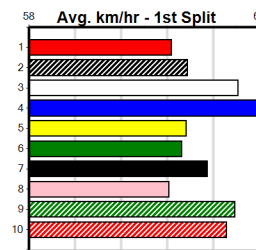

DREAMCHASERS - TICKETS ON SALE NOW

4

3:52PM

(VIC time)

Distance: 390m, Race Type: Grade 5, Total Prizemoney: $2,925
1st: $1,950, 2nd: $600, 3rd: $300, 4th: $75

TROPIC MAN (3) has the early speed to find the arm soon after box rise and he will be hard to reel in if he can do so. KRAKEN FORCE (7) is well drawn out wide and he can race on the speed early and be prominent throughout here.

Watchdog Tips: **3** **7** **6** **2** **Bet:** **Quinella 3/7 ($10 for 1000%)**

1

HE'S GOT SWAG [5] **May get buried back early in this, looks unlikely.** **$21.00**

BK Dog **Nov-20** Sire: FERNANDO BALE Dam: DREAMY EYES Trainer: Ronald Kenworthy (Spring Gully)

Owner(s): R Kenworthy
Winning Distances: < 300m (0) 300 - 399m (3) 400 - 499m (2) 500 - 599m (0) 600 - 699m (0) > 700m (0)
Winning Weights: 29.2(1) 30.3(2) 30.4(1) 30.5(1)

Box	1st	2nd	3rd	4th	5th	6th	7th	8th
1								
2								
3								
4								
5								
6								
7								
8								

3rd (8) 29.4 425 BEN R4 31-Jul-24 24.37 24.14 3.25L RABADA (24.15) M/533 . . . . . 6.69 $3.30 X45
2nd (5) 29.2 410 HOR R11 06-Aug-24 23.58 23.13 1.75L RIPPER RILEY (23.46) M/43 . . . . . 10.69 $15.90 5
2nd (1) 29.2 410 HOR R12 13-Aug-24 23.57 23.10 1.75L MYOLA THUNDER (23.46) M/55 . . . . . 10.76 $2.70 5
6th (5) 29.1 410 HOR R7 17-Aug-24 23.95 23.09 9.00L URITH BALE (23.34) M/66 . . . . . SW 10.79 $9.10 5
6th (3) 30.0 425 BEN R10 25-Sep-24 24.52 24.05 4.50L PHIL'S NO ANGEL (24.21) M/876 . . . . 6.79 $37.40 5
3rd (1) 29.7 390 SHP R13 30-Sep-24 22.62 22.08 8.00L PHIL'S NO ANGEL (22.08) M/44 . . . . 8.79 $19.70 5
4th (8) 29.4 410 HOR R6 08-Oct-24 23.71 23.26 3.00L BOMBARDA MAXIMA (23.50) M/54 . . . . 10.55 $40.20 5H
5th (6) 29.3 450 SHP R8 12-Oct-24 25.69 25.15 7.00L ASTON GAGA (25.23) M/877 . . . . 6.84 $54.30 X45

Last 3 wins NOT included above

1st (7) 30.3 300 HVL R2 09-Apr-23 17.13 16.60 0.25L ILIOPSOAS (17.15) M/3 . . . . 3.94 $5.70 X67
1st (3) 30.3 410 HOR R9 25-Apr-23 23.53 23.09 1.5L OUR RUBY (23.63) M/54 . . . . 10.57 $5.70 RW
1st (3) 30.4 385 SHP R4 27-Apr-23 21.80 21.80 3.75L REIKO CLOONEY (22.05) M/11 . . . . . SW 8.27 $2.30 T3-5