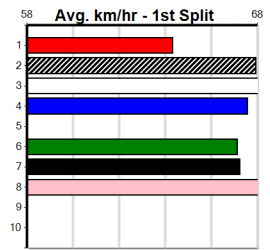

SPORTSBET MAKE IT LOOK EASY

Distance: 390m, Race Type: Mixed 3/4, Total Prizemoney: $3,360
1st: $2,250, 2nd: $690, 3rd: $345, 4th: $75

RIENDO (3) is one of the most reliable beginners in the business and she will be hard to reel in if she leads as expected. HELLO SIRI (4) can explode once fully balanced and she could make her presence felt in the run to the judge.

Watchdog Tips: **3** **4** **2** **1** **Bet:** Trifecta 3/2,4/1,2,4 ($10 - 250%)

Form Box	Wgt	Dist	Track	Date	Time	BON	Margin	1st/2nd (Time)	PIR	Checked	Comment	WR	Split 1	S/P	Grade	
1	MILITANT STORM [4] $6.00															
	BD Bitch Nov-20 Sire: FERNANDO BALE Dam: MILITANT SPIRIT Trainer: Ken Hunt (Eaglehawk)															
	Owner(s): K Hunt															
	Winning Distances: < 300m (0) 300 - 399m (2) 400 - 499m (10) 500 - 599m (3) 600 - 699m (0) > 700m (0)															
	Winning Weights: 26.9(1) 27.1(1) 27.2(1) 27.3(1) 27.5(1) 27.6(2) 27.7(2) 28.0(2) 28.1(2) 28.2(1) 28.4(1)															
	5th (5)	28.1	425	BEN	R11	16-Aug-24	24.35	23.83	2.00L BLUE BLOOD (24.22)	Q/322	.	.	.	6.71	$20.60	5
	3rd (3)	28.1	425	BEN	R11	30-Aug-24	24.20	23.73	0.75L COOPER SUMMER (24.16)	M/343	.	.	.	6.72	$14.90	5
	2nd (1)	28.1	525	MEP	R7	04-Sep-24	30.45	30.09	3.00L HONEY ZEN (30.25)	Q/2222	.	.	.	5.09	$6.10	5
	4th (7)	28.3	425	BEN	R10	13-Sep-24	24.44	23.70	3.5L NO MORE ISSUES (24.21)	M/433	.	.	.	6.68	$3.50	5
	1st (2)	28.1	425	BEN	R11	20-Sep-24	24.36	24.04	1.00L QUESTON BALE (24.42)	M/111	.	.	.	6.62	$1.60	5
	4th (3)	27.9	425	BEN	R7	27-Sep-24	24.03	23.60	6.00L MOCK FISH (23.63)	M/544	.	.	.	6.61	$49.10	FFA
	5th (3)	28.1	425	BEN	R10	05-Oct-24	24.03	23.52	7.50L ASTON FANTASY (23.52)	M/444	.	.	.	6.60	$81.60	SH
	7th (7)	28.2	390	SHP	R11	14-Oct-24	23.22	21.74	12.00L PROPERTY MOGUL (22.41)	M/47	.	.	.	8.42	$11.20	X34
	Last 3 wins NOT included above															
	1st (4)	28.0	425	BEN	R9	26-Jun-24	24.25	23.91	0.05L CAPALA (24.25)	M/122	.	.	.	6.56	$3.90	T3-5
1st (2)	27.6	425	BEN	R12	05-Jul-24	24.18	23.75	4.50L RED SHIRAZ (24.49)	Q/111	.	.	.	6.57	$1.60	5	
1st (1)	28.1	390	SHP	R2	15-Jul-24	22.30	22.02	0.50L KRAKEN HOOK (22.32)	M/11	.	SW	.	8.40	$3.60	5	
2	KNEE DEEP (NSW)[4] $10.00															
	BEED Dog Jul-22 Sire: HOOKED ON SCOTCH Dam: MAGICAL MIA Trainer: Adele Powell (Stanhope)															
	Owner(s): C Field															
	Winning Distances: < 300m (0) 300 - 399m (9) 400 - 499m (0) 500 - 599m (0) 600 - 699m (0) > 700m (0)															
	Winning Weights: 38.9(1) 39.3(1) 39.4(2) 39.6(2) 39.7(1) 40.0(2)															
	1st (4)	39.6	350	GRA	R5	30-Jul-24	20.41	19.94	1.00L DAD'S BOYS (20.49)	661	661	.	.	4.24	$1.55	5H
	6th (3)	40.0	350	GRA	R7	06-Aug-24	20.35	19.88	6.50L MOVIE GIRL (19.88)	656	656	.	.	4.16	$10.00	5F
	1st (7)	39.7	350	GRA	R11	11-Aug-24	20.08	19.92	4.75L ORARA DOUG (20.41)	421	421	.	.	4.15	$2.60	5
	1st (2)	39.3	350	GRA	R8	25-Aug-24	20.20	20.03	1.5L TINY ZAMBORA (20.30)	8621	8621	.	.	4.25	$2.70	X45
	1st (7)	39.4	350	GRA	R4	01-Sep-24	19.98	19.96	5.00L ROBELL RUEBEN (20.33)	231	231	.	.	4.11	$2.25	X45
	7th (4)	39.0	350	HVL	R5	29-Sep-24	19.70	19.20	7.50L SUMMER KOBIE (19.20)	S/4	.	.	.	6.65	$8.00	5
	8th (6)	38.3	350	HVL	R8	06-Oct-24	19.83	19.34	6.00L BURN ALONG (19.42)	S/8	.	.	.	6.95	$7.50	X45
	1st (8)	38.9	390	SHP	R5	21-Oct-24	21.90	21.62	5.50L COCKTAIL (22.26)	M/11	.	.	.	8.29	$10.90	5
	Last 3 wins NOT included above															
	1st (5)	39.6	350	GRA	R5	04-Jun-24	20.19	19.95	2.25L LAMIA STUD (20.36)	211	211	.	.	4.15	$2.30	5
1st (3)	40.0	350	GRA	R7	07-Jul-24	20.02	20.00	9.00L ORARA TOM (20.65)	411	411	.	.	4.09	$3.50	5H	
1st (1)	40.0	350	GRA	R5	19-Jul-24	20.07	19.83	2.50L COLLINS CODE (20.25)	751	751	.	.	4.15	$3.00	5	
3	RIENDO [3] $2.00															
	WBK Bitch Jan-22 Sire: ORSON ALLEN Dam: OUR MAGIC TURBO Trainer: Thomas Wark (Rushworth)															
	Owner(s): SPIKEY (SYN), T Wark, S Evans															
	Winning Distances: < 300m (0) 300 - 399m (7) 400 - 499m (6) 500 - 599m (2) 600 - 699m (0) > 700m (0)															
	Winning Weights: 21.6(2) 21.7(2) 21.8(2) 21.9(3) 22.0(2) 22.1(1) 22.2(1) 22.3(2) 22.4(1) 22.6(1)															
	1st (5)	21.6	300	HVL	R10	31-Jul-24	16.73	16.68	0.75L TASTE OF HELL (16.78)	Q/1	.	.	.	3.83	$1.90	5
	7th (4)	21.6	450	SHP	R8	05-Aug-24	25.91	24.95	14.00L PASS THE BUCK (24.95)	Q/235	.	SW	.	6.49	$5.70	X34
	1st (3)	22.1	390	SHP	R10	12-Aug-24	22.54	22.05	4.75L MISS DAISY LEE (22.21)	Q/13	.	.	.	8.22	$1.60	FFA
	6th (5)	22.2	435	BLE	R9	21-Aug-24	24.96	24.64	3.5L TRICKSTER'S HALO (24.73)	M/123	.	.	.	5.17	$2.80	5