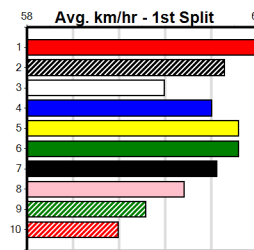

GRV VICBRED MAIDEN FINAL

2

3:17PM

(VIC time)

Distance: 450m, Race Type: Maiden Final, Total Prizemoney: $14,725
1st: $10,000, 2nd: $3,100, 3rd: $1,550, 4th: $75

Top race, could be a final that produces serious future talent. PANADERO STAR (1) showed good early speed in his fastest heat win here last week and he is drawn to make every post a winner. TALK IS CHEAP (5) impressed in his heat and can challenge.

Watchdog Tips: **1** **5** **7** **8** **Bet:** Trifecta 1/5,7/3,5,7,8 ($10 - 166.67%)

Box History

Form Box	Wgt	Dist	Track	Date	Time	BON	Margin	1st/2nd (Time)	PIR	Checked	Comment	WR	Split 1	S/P	Grade
1	PANADERO STAR [7] $2.10														
	Good early in fastest heat win last week, go close														
	Trainer: Paul Abela (Parwan)														
	Sire: ASTON DEE BEE Dam: PANADERO OPAL														
	Owner(s): Dj Racing (SYN), J Baker, D Baker														
	Winning Distances: < 300m (0) 300 - 399m (0) 400 - 499m (1) 500 - 599m (0) 600 - 699m (0) > 700m (0)														
	Winning Weights: 31.9(1)														
	1st (5) 31.9 450 SHP R2 21-Oct-24 25.07 25.01 3.75L TALK IS CHEAP (25.32) Q/111 SW 6.51 $3.10 MH														
	Last 3 wins NOT included above														
	<table border="1"> <caption>Box History</caption> <thead> <tr><th>Bx</th><th>1st</th><th>2nd</th><th>3rd</th><th>4th</th><th>5th</th><th>6th</th><th>7th</th><th>8th</th></tr> </thead> <tbody> <tr><td>1</td><td></td><td></td><td></td><td></td><td></td><td></td><td></td><td></td></tr> <tr><td>2</td><td></td><td></td><td></td><td></td><td></td><td></td><td></td><td></td></tr> <tr><td>3</td><td></td><td></td><td></td><td></td><td></td><td></td><td></td><td></td></tr> <tr><td>4</td><td></td><td></td><td></td><td></td><td></td><td></td><td></td><td></td></tr> <tr><td>5</td><td>1</td><td></td><td></td><td></td><td></td><td></td><td></td><td></td></tr> <tr><td>6</td><td></td><td></td><td></td><td></td><td></td><td></td><td></td><td></td></tr> <tr><td>7</td><td></td><td></td><td></td><td></td><td></td><td></td><td></td><td></td></tr> <tr><td>8</td><td></td><td></td><td></td><td></td><td></td><td></td><td></td><td></td></tr> <tr><td>Prize Best</td><td colspan="7"></td><td>$1680.00</td><td></td></tr> <tr><td>Starts</td><td colspan="7">25.07(5)-21/10/24</td><td></td><td></td></tr> <tr><td>Trk/Dts</td><td colspan="7">1-1-0-0</td><td></td><td></td></tr> <tr><td>APM</td><td colspan="7">1-1-0-0</td><td>1680</td><td></td></tr> </tbody> </table>														
2	FEIKUAI CALVIN [M] $34.00														
	Good heat placing but this looks a bit too tough.														
	Trainer: Scott Melville (Axedale)														
	Sire: HARD STYLE RICO Dam: STRADA														
	Owner(s): A Steele														
	Winning Distances: < 300m (0) 300 - 399m (0) 400 - 499m (0) 500 - 599m (0) 600 - 699m (0) > 700m (0)														
	Winning Weights:														
	3rd (2) 33.4 450 SHP R2 21-Oct-24 25.58 25.01 7.50L PANADERO STAR (25.07) M/333 SW 6.69 $20.80 MH														
	Last 3 wins NOT included above														
	<table border="1"> <caption>Box History</caption> <thead> <tr><th>Bx</th><th>1st</th><th>2nd</th><th>3rd</th><th>4th</th><th>5th</th><th>6th</th><th>7th</th><th>8th</th></tr> </thead> <tbody> <tr><td>1</td><td></td><td></td><td></td><td></td><td></td><td></td><td></td><td></td></tr> <tr><td>2</td><td></td><td></td><td>1</td><td></td><td></td><td></td><td></td><td></td></tr> <tr><td>3</td><td></td><td></td><td></td><td></td><td></td><td></td><td></td><td></td></tr> <tr><td>4</td><td></td><td></td><td></td><td></td><td></td><td></td><td></td><td></td></tr> <tr><td>5</td><td></td><td></td><td></td><td></td><td></td><td></td><td></td><td></td></tr> <tr><td>6</td><td></td><td></td><td></td><td></td><td></td><td></td><td></td><td></td></tr> <tr><td>7</td><td></td><td></td><td></td><td></td><td></td><td></td><td></td><td></td></tr> <tr><td>8</td><td></td><td></td><td></td><td></td><td></td><td></td><td></td><td></td></tr> <tr><td>Prize Best</td><td colspan="7"></td><td>$260.00</td><td></td></tr> <tr><td>Starts</td><td colspan="7">25.58(2)-21/10/24</td><td></td><td></td></tr> <tr><td>Trk/Dts</td><td colspan="7">1-0-0-1</td><td></td><td></td></tr> <tr><td>APM</td><td colspan="7">1-0-0-1</td><td>260</td><td></td></tr> </tbody> </table>														
3	OVERLAND BOY [M] $10.00														
	Got all the favours in his heat, will need to step														
	Trainer: Robin Moore (Devon Meadows)														
	Sire: BARCIA BALE Dam: PARTY LIGHTS														
	Owner(s): R Moore														
	Winning Distances: < 300m (0) 300 - 399m (0) 400 - 499m (0) 500 - 599m (0) 600 - 699m (0) > 700m (0)														
	Winning Weights:														
	2nd (1) 34.3 450 SHP R3 21-Oct-24 25.41 25.01 4.75L ELITE INTENTION (25.09) M/663 SW 6.84 $4.60 MH														
	Last 3 wins NOT included above