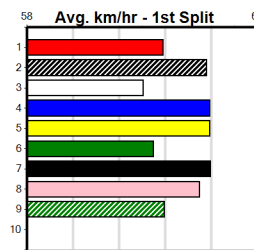

NORTHERN DISTRICTS CUP HT2

Distance: 450m, Race Type: S/E Heat, Total Prizemoney: $3,360
1st: $2,250, 2nd: $690, 3rd: $345, 4th: $75

CITY LIMIT (7) has recorded fast wins here in his last three starts and he looks very hard to hold out again today. READ THE ROOM (2) has shown speed in top efforts here in her last 2 starts and she can challenge again.

Watchdog Tips: **7** **2** **5** **4** **Bet:** Trifecta 7/2,4,5/2,4,5,8 ($10 - 111.11%)

1

DEPUTY FRED [5] Resuming, has ability but this looks too tough. **$15.00**

BK Dog Dec-20 Sire: KONOMI Dam: CALL ME BUBBLES Trainer: Jye Formosa (Heathcote)

Owner(s): J Formosa

Winning Distances: < 300m (0) 300 - 399m (0) 400 - 499m (3) 500 - 599m (0) 600 - 699m (0) > 700m (0)

Winning Weights: 34.3(1) 36.0(1) 36.3(1)

Rank	Dist	Wgt	Sex	Age	Date	Time	Margin	1st/2nd (Time)	PIR	Checked	Comment	WR	Split 1	S/P	Grade
3rd	(7)	35.3	515	SAN	R1	27-Jun-24	30.12	29.21	0.50L	MISS MARY JO (30.10)	M/2443	.	.	5.24	$38.40 X67
2nd	(6)	34.8	515	SAN	R1	04-Jul-24	29.97	29.18	1.5L	FRANTIC (29.88)	M/5322	.	.	5.27	$22.60 X67
8th	(2)	34.8	515	SAN	R1	11-Jul-24	31.28	29.54	18.00L	HARVINGTON (30.05)	M/7888	.	V5	5.35	$9.30 X67
CT	(-)	35.6	425	BEN	.	07-Aug-24	24.29	.	.	1.5L Trial Cleared	Q/222	.	1of2	6.76	CT
4th	(4)	36.1	500	BEN	R5	14-Aug-24	29.17	28.07	9.50L	ESPRESSO BABE (28.51)	M/454	.	.	6.86	$3.80 T3-RW
1st	(4)	36.3	450	BAL	R4	18-Aug-24	25.86	25.68	3.5L	WINTER BALE (26.10)	M/441	.	SW	6.78	$7.70 T3-B
5th	(2)	36.0	500	BEN	R5	23-Aug-24	28.64	28.23	6.00L	DESTRUCTIVELY (28.23)	M/554	.	.	6.81	$39.90 5
4th	(8)	35.9	525	MEP	R7	28-Aug-24	30.79	29.95	8.50L	WHERE IS HE (30.22)	S/5444	.	.	5.28	$5.80 5

Last 3 wins NOT included above

Rank	Dist	Wgt	Sex	Age	Date	Time	Margin	1st/2nd (Time)	PIR	Checked	Comment	WR	Split 1	S/P	Grade
1st	(8)	34.3	450	SHP	R1	16-Feb-23	26.15	25.86	1.00L	WILD JEWEL (26.20)	Q/232	.	SW	6.99	$5.10 T3-M
1st	(1)	36.0	450	SHP	R3	02-May-24	26.17	25.99	4.75L	HIGH COTTON (26.49)	M/431	.	.	6.87	$3.40 T3-7

Box History

Bx	1st	2nd	3rd	4th	5th	6th	7th	8th
1	1	1	2	2	1	1	1	1
2	2	2	2	2	1	1	1	1
3				1				
4	1	2	3				1	
5	1	1	1	2				
6	1	1	1	2	1			
7		4	1	1				
8	1	2	1	3	1	1	1	1

Prize Best Starts Trk/Dts APM: $15960.00, 25.73(1)-2/10/23, 51-3-5-12, 8-2-1-1, 4587