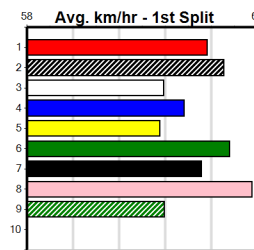

NORTHERN DISTRICTS CUP HT1

Distance: 450m, Race Type: S/E Heat, Total Prizemoney: $3,360
1st: $2,250, 2nd: $690, 3rd: $345, 4th: $75

LULU'S RIDE (6) was a fast all the way winner two starts back before falling last start and she looks like the one to beat in this. ASTON KENNEDY (2) can race on the speed from the outset in this and he could make his presence felt.

Watchdog Tips: 6 2 4 8 Bet: Win 6

BOROUGH SALTS [5] Handy early speed but may find this a bit tough. $21.00
Owner(s): M Ebeyer
Sire: FERNANDO BALE Dam: MAGIC MOON DUST
Trainer: Cynthia O'brien (Broadford)
Winning Distances: < 300m (0) 300 - 399m (1) 400 - 499m (5) 500 - 599m (2) 600 - 699m (0) > 700m (0)
Winning Weights: 26.3(3) 26.4(2) 26.7(1) 26.8(2)

ASTON KENNEDY [5] Can race on the speed throughout, major player. $5.00
Owner(s): R Borda
Sire: ASTON RUPEE Dam: ASTON AMORE
Trainer: David Geall (Lara)
Winning Distances: < 300m (0) 300 - 399m (2) 400 - 499m (5) 500 - 599m (0) 600 - 699m (0) > 700m (0)
Winning Weights: 31.5(1) 31.7(1) 31.8(1) 32.5(2) 32.6(1) 33.3(1)

HARTLAND PRINCE [5] Smart all the way wins in his last 2, must respect $8.00
Owner(s): B Evans
Sire: ASTON DUKE Dam: TREY SMIDGE
Trainer: Jye Formosa (Heathcote)
Winning Distances: < 300m (0) 300 - 399m (5) 400 - 499m (2) 500 - 599m (0) 600 - 699m (0) > 700m (0)
Winning Weights: 29.8(1) 30.1(1) 30.3(1) 30.5(1) 30.9(2) 31.6(1)

GREYSYND SAMMY [5] Scorching win last start when led, big chance here $3.20
Owner(s): chillicook (SYN), J Chilcott, M Chilcott, G Cooke, W Owen
Sire: BLACK MAGIC OPAL Dam: IT'S A WISH
Trainer: Michael Chilcott (Heathcote)
Winning Distances: < 300m (0) 300 - 399m (0) 400 - 499m (1) 500 - 599m (2) 600 - 699m (0) > 700m (0)
Winning Weights: 33.3(1) 34.4(1) 34.6(1)

KEISHA [3] Talented but may get shuffled back early here. $10.00
Owner(s): L Moore
Sire: WHISKEY RIOT Dam: ALCYONE
Trainer: Natalie Presutto (Devon Meadows)
Winning Distances: < 300m (0) 300 - 399m (4) 400 - 499m (5) 500 - 599m (0) 600 - 699m (0) > 700m (0)
Winning Weights: 27.8(1) 28.2(1) 28.3(1) 28.4(2) 28.6(2) 28.9(1) 29.0(1)