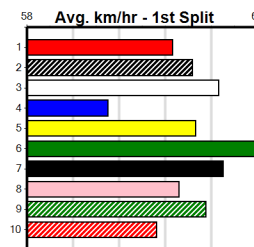

RSN GREY AREAS - WEDNESDAY & FRIDAY

Distance: 390m, Race Type: Mixed 6/7, Total Prizemoney: $2,925
1st: $1,950, 2nd: $600, 3rd: $300, 4th: $75

REPRESENT (6) was a fast all the way Geelong winner on debut last start and he looks like the one to beat after a freshen up. COSMIC REWARD (8) can race on the speed from the outset in this and looks like the main danger.

Watchdog Tips: 6 8 1 5 Bet: Win 6

Table with columns: Form Box, Wgt, Dist, Track, Date, Time, BON, Margin, 1st/2nd (Time), PIR, Checked, Comment, W/R, Split 1, S/P, Grade

ARI GOLD [6] Resuming, good recent trial here, chance if steps. $6.50
F Dog Dec-21 Sire: SUPERIOR PANAMA Dam: MAGGIE MARVEL
Owner(s): M Palmer
Winning Distances: < 300m (0) 300 - 399m (2) 400 - 499m (0) 500 - 599m (0) 600 - 699m (0) > 700m (0)
Winning Weights: 34.6(1) 35.4(1)
2nd (1) 33.9 390 SHP R2 09-Oct-23 22.53 22.16 2.50L TROPICANA (22.37) M/53 . . . 8.84 $4.50 MH
2nd (6) 34.3 390 SHP R1 16-Oct-23 22.23 22.05 0.10L KENTUCKY GUS (22.23) M/32 . VO . 8.69 $5.60 M
ST (-) 34.5 390 SHP 30-Oct-23 22.39 . . . 3.5L Trial Cleared M/32 . 2of4 . 8.43 . ST
1st (1) 34.6 390 SHP R1 13-Nov-23 22.41 21.88 4.00L MYSTERY TERMS (22.69) M/41 . VO . 8.67 $1.50 M
3rd (7) 34.7 390 SHP R4 20-Nov-23 22.42 21.80 6.50L LAKEVIEW VINCENT (21.99) S/74 . . . 8.74 $5.20 X67H
4th (4) 35.1 390 SHP R3 27-Nov-23 22.39 21.86 4.50L LAKEVIEW VINCENT (22.07) M/55 . . . 8.67 $20.60 X67F
1st (5) 35.4 390 SHP R4 04-Dec-23 22.50 21.68 4.75L FRANK GRIMES (22.83) M/11 . SW . 8.65 $4.20 X67
ST (-) 34.5 390 SHP 14-Oct-24 22.39 . . . 0.25L Trial Cleared M/23 . 1of5 . . ST
Last 3 wins NOT included above

Box History table and Prize Best $5245.00, Starts 22.23(6)-16/10/23, Trk/Dts 6-2-2-1, APM 862

HAPPY BUDDHA [6] Biks Good placing here last start when led, place hopes $21.00
BK Dog Dec-21 Sire: FABREGAS Dam: ELSA ROSE
Owner(s): heathcote park red nine syn (SYN), J Chilcott, L Forde, W Owen, T Byrne
Winning Distances: < 300m (0) 300 - 399m (2) 400 - 499m (0) 500 - 599m (0) 600 - 699m (0) > 700m (0)
Winning Weights: 30.5(1) 31.1(1)
ST (-) 30 300 HVL 10-Jul-24 17.63 . . . 9.50L Trial Cleared M/33 . 3of4 . 6.76 . ST
ST (-) 30.1 300 HVL 18-Jul-24 17.77 . . . 5.50L Trial Cleared M/44 . 4of4 . 4.15 . ST
ST (-) 31.6 390 SHP 29-Aug-24 22.53 . . . 3.25L Trial Cleared Q/11 . 1of4 . 8.49 . ST
6th (5) 31.5 350 HVL R10 04-Sep-24 19.55 19.17 6.00L STIFLER (19.17) M/3 . . . 6.50 $41.80 X67
ST (-) 31.2 390 SHP 09-Sep-24 22.46 . . . 2.75L Trial Cleared Q/11 . 2of4 . 8.45 . ST
5th (4) 32.0 390 SHP R4 30-Sep-24 22.89 22.08 7.00L LEAP OF FAITH (22.42) M/33 . . . 8.64 $10.70 RW
3rd (3) 32.0 390 SHP R12 10-Oct-24 22.55 22.16 6.00L IS HE LUCKY (22.16) M/12 . . . 8.40 $3.80 6G
4th (1) 32.1 390 BAL R14 24-Oct-24 22.50 22.08 6.00L MAKE THE CUT (22.08) Q/22 . . . 8.49 $15.10 X67
1st (5) 30.5 318 DUB R1 29-Jan-24 18.57 18.12 3.00L MAGPIE KENNEDY (18.79) 111 . 111 . 4.73 $8.00 M
1st (8) 31.1 318 DUB R4 10-Feb-24 18.50 18.18 6.50L MY OH MY (18.96) 111 . 111 . 4.73 $3.90 5

Box History table and Prize Best $4435.00, Starts 22.48(2)-21/12/23, Trk/Dts 14-2-3-2, APM 942

DEADLY FORCE [7] Resuming, smart debut win last start, keep safe. $8.00
BK Bitch Nov-22 Sire: BERNARDO Dam: XTREME NOTICE
Owner(s): A Debattista
Winning Distances: < 300m (0) 300 - 399m (1) 400 - 499m (0) 500 - 599m (0) 600 - 699m (0) > 700m (0)
Winning Weights: 27.9(1)
1st (1) 27.9 390 SHP R2 08-Jul-24 22.45 22.00 0.25L SASSY PANAMA (22.46) M/11 . . . 8.56 $2.50 M