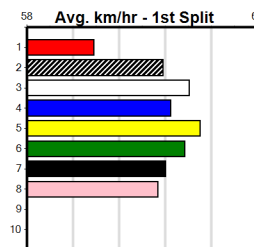

ELITE COLLARS & LEADS

Distance: 450m, Race Type: Mixed 6/7, Total Prizemoney: $2,925
1st: $1,950, 2nd: $600, 3rd: $300, 4th: $75

UP HILL SHILOH (7) can explode once fully balanced in her races and she looks hard to hold out with any luck in running. JAIMANDY FRANK (3) showed good speed in his smart last start win and he could challenge again here.

Watchdog Tips: 7 3 8 6 **Bet:** Win 7

1

CROWN ARYA [7] **May get buried back early in this, needs luck.** **$15.00**

BK Bitch Sep-22 **Sire: TIGGERLONG TONK** **Dam: QUEENIE JEAN** **Trainer: Tammy Kennedy-harris (Devon M)**

Owner(s): T Kennedy-harris

Winning Distances: < 300m (0) 300 - 399m (0) 400 - 499m (1) 500 - 599m (0) 600 - 699m (0) > 700m (0)

Winning Weights: 28.6(1)

3rd	6th	28.6	390	BAL	R10	23-Sep-24	22.92	22.35	4.75L DERNANCOURT (22.60)	M/47			8.80	$22.50	T3-7
7th	(5)	28.1	450	WBL	R7	26-Sep-24	26.20	25.40	11.00 PANAMA RHODE (25.46)	M/667			6.84	$95.40	X67
8th	(8)	28.6	450	BAL	R6	30-Sep-24	26.74	25.48	18.00 MY NAME'S EVELYN (25.49)	M/658			7.04	$11.90	T3-7
4th	(4)	29.0	400	WGL	R10	04-Oct-24	23.16	22.71	2.50L SWEET CANNELLONI (22.99)	M/44			8.54	$21.60	7
2nd	(7)	29.2	400	WGL	R9	10-Oct-24	22.94	22.67	2.00L SOMERTON KAREN (22.81)	M/22			8.81	$7.30	T3-7
F	(7)	29.2	460	GEL	R4	15-Oct-24	0.00	25.90	FLY HIGH ZEUS (26.59)	M/488		VO	6.95	$11.10	7
5th	(1)	28.8	435	SLE	R3	20-Oct-24	25.13	24.18	4.50L DR. YELLOWSTONE (24.82)	M/545			5.35	$24.00	7
6th	(8)	29.4	400	WGL	R3	24-Oct-24	23.58	22.95	7.50L PARUMBA JAZZMAN (23.05)	S/46			8.70	$2.70	T3-7

Last 3 wins NOT included above

1st	(3)	28.6	400	GEL	R2	10-Sep-24	23.01	22.54	0.75L RELEASED (23.05)	M/45			8.68	$10.50	M

Box History

Bx	1st	2nd	3rd	4th	5th	6th	7th	8th
1								
2			1		2		1	
3	1							
4				1				
5								1
6			1	1				
7		1						
8						1		1

Prize Best $1890.00
Starts FSH
Trk/Dts 13-1-1-2
APM 0-0-0-0
1591

2

DARRA SAPPHIRE [7] **Can show early speed but place looks best.** **$10.00**

BK Bitch Dec-21 **Sire: AZKABAN** **Dam: DARRA DAWNNE** **Trainer: Jenny Weber (Darraweit Guim)**

Owner(s): A George

Winning Distances: < 300m (0) 300 - 399m (1) 400 - 499m (0) 500 - 599m (0) 600 - 699m (0) > 700m (0)

Winning Weights: 29.0(1)

3rd	(4)	29.2	390	SHP	R2	25-Jul-24	22.77	22.20	1.25L DOOKIE GIBLET (22.68)	M/55			8.92	$3.60	T3-M
2nd	(2)	29.2	390	SHP	R2	01-Aug-24	22.69	22.17	0.25L BLACK SERIES (22.68)	Q/21			8.51	$3.40	T3-M
2nd	(4)	29.4	450	SHP	R3	08-Aug-24	25.77	25.53	3.5L GO MICKY (25.53)	M/122			6.78	$2.30	T3-M
1st	(6)	29.0	390	SHP	R2	26-Aug-24	22.94	22.16	0.025 PAW HARRY (22.94)	M/21		VO	8.68	$5.10	MH
2nd	(1)	29.0	390	SHP	R3	02-Sep-24	22.47	21.92	1.00L PAW HARRY (22.40)	Q/23			8.65	$12.50	MF
2nd	(5)	29.3	425	BEN	R2	13-Sep-24	24.56	23.70	4.00L GOT A PULSE (24.29)	M/432			6.69	$13.90	X67
4th	(3)	29.6	390	BAL	R10	07-Oct-24	23.13	22.52	9.00L MINI MILKY (22.52)	M/46			8.61	$9.90	T3-RW
6th	(8)	29.5	450	SHP	R7	17-Oct-24	26.67	25.57	15.00 JAIMANDY FRANK (25.63)	M/216		V7	6.69	$3.00	T3-7

Last 3 wins NOT included above

Box History

Bx	1st	2nd	3rd	4th	5th	6th	7th	8th
1		1						
2		1						
3				1	1			
4		1	1					
5		1						
6	1	1	1			1		
7			1					
8		1				1		

Prize Best $5990.00
Starts 25.77(4)-8/8/24
Trk/Dts 14-1-6-3
APM 2-0-1-0
3474