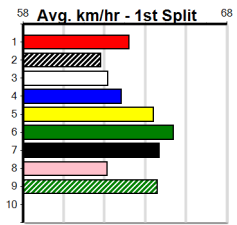

Sale

DREAMCHASERS - TICKETS ON SALE NO

Distance: 510m, Race Type: Grade 5 T3, Total Prizemoney: $1,740
1st: $1,150, 2nd: $360, 3rd: $180, 4th: $50

8

4:47PM

(VIC time)

Watchdog Tips: 0 0 0 0 **Bet:** .