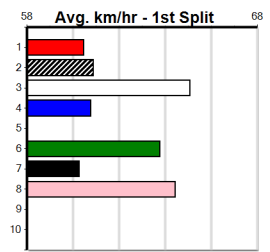

Sale
11
5:47PM
(VIC time)

RSN GREY AREAS - WEDNESDAY AND FRIDAY

Distance: 435m, Race Type: Grade 5 T3, Total Prizemoney: $1,530
1st: $1,000, 2nd: $320, 3rd: $160, 4th: $50

Watchdog Tips: ☐

Bet: ☐