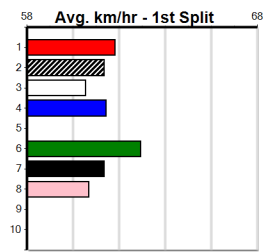

Sale
4
3:27PM
(VIC time)

INTA PLUMBING SERVICES

Distance: 435m, Race Type: Tier 3 - Grade 7, Total Prizemoney: $1,530
1st: $1,000, 2nd: $320, 3rd: $160, 4th: $50

Watchdog Tips: ☐ ☐ ☐ ☐ ☐

Bet:

Form Box Wgt Dist Track Date Time BON Margin 1st/2nd (Time) PIR Checked Comment W/R Split 1 S/P Grade

1

FREEDOM GIRL [7]
BD Bitch Apr-22 Sire: OUT OF RANGE Dam: FREEDOM FIRE Trainer: John Carr (Devon Meadows)
Owner(s): J Carr
Winning Distances: < 300m (0) 300 - 399m (0) 400 - 499m (1) 500 - 599m (0) 600 - 699m (0) > 700m (0)
Winning Weights: 27.0(1)

Box	1st	2nd	3rd	4th	5th	6th	7th	8th
1	1	2	1		2			
2			1	1	1	1	3	
3		1	1			2	2	1
4						1		1
5			1	1			3	
6				1	3	2		1
7			1	2	1	1		
8			1	1	1	2	3	

Prize Best Starts Trk/Dts APM: $3195.00, 25.08(6)-18/8/24, 48-1-3-6, 3-1-0-1, 1009

4th (6) 27.5 435 SLE R9 18-Aug-24 25.08 24.18 5.50L THORKILDSEN (24.71) M/244 . . . . 5.39 $46.10 X67
5th (7) 27.6 425 BEN R3 21-Aug-24 25.00 24.10 9.50L TORNADO JACK (24.35) M/566 . . . . 6.95 $7.90 7
7th (3) 27.9 510 SLE R5 28-Aug-24 29.93 29.07 5.50L ROUGH GEM (29.56) M/445 . . . . 9.51 $26.10 7
7th (2) 27.9 400 WGL R9 05-Sep-24 24.12 23.16 9.00L EVIE WONDER (23.49) M/68 . . . . 8.91 $12.60 7
7th (5) 27.5 300 HVL R3 20-Sep-24 17.56 16.86 11.00L ITHACAN GODDESS (16.86) M/8 . . . . 4.13 $60.90 7
5th (6) 27.6 300 HVL R2 23-Sep-24 17.19 16.72 3.00L URANA RHINO (16.99) M/6 . . . . 4.13 $30.40 T3-RW
5th (1) 27.6 460 GEL R7 01-Oct-24 27.13 26.08 6.50L JUNGLE FIREBALL (26.69) M/543 . . . . 6.80 $45.30 X67
6th (6) 27.8 520 GEL R3 07-Oct-24 31.15 29.88 11.00L PAW IMPERIAL (30.43) S/6676 . . . . 5.69 $80.70 7

Last 3 wins NOT included above

1st (1) 27.0 435 SLE R1 27-May-24 25.15 24.27 0.50L LAKEVIEW APRIL (25.17) M/322 . . . . 5.44 $6.30 M

2

SONGKRAN (NSW)[7]
BK Dog May-22 Sire: FLYING RICCIARDO Dam: SHE'S ESPERANZA Trainer: Adrian Nuttall (Woodside)
Owner(s): L Cardillo
Winning Distances: < 300m (0) 300 - 399m (0) 400 - 499m (1) 500 - 599m (0) 600 - 699m (0) > 700m (0)
Winning Weights: 30.5(1)

Box	1st	2nd	3rd	4th	5th	6th	7th	8th
1		1			1			
2								
3					1			
4			1	1				
5								
6								1
7			1					
8	1		1	2				1

Prize Best Starts Trk/Dts APM: $2075.00, 25.13(8)-18/9/24, 14-1-1-3, 6-1-0-1, 1724

2nd (1) 30.3 400 WGL R1 25-Jul-24 23.36 23.01 2.75L OUR VISION (23.18) M/33 . . . . 8.59 $10.90 T3-M
T (7) 30.1 435 SLE R2 07-Aug-24 0.00 24.38 . COOL IT (24.77) M/588 . . . . V14 . 5.42 $27.20 M
7th (8) 30.6 435 SLE R2 04-Sep-24 25.69 24.62 13.00L BOMB MARVIN (24.83) M/677 . . . . 5.45 $12.60 T3-M
4th (8) 30.7 435 SLE R1 11-Sep-24 25.55 24.22 12.00L SOMERTON JUNE (24.72) M/544 . . . . 5.49 $15.90 M
1st (8) 30.5 435 SLE R2 18-Sep-24 25.13 24.68 3.00L ARE YOU OKAY (25.34) M/111 . . . . 5.38 $11.20 T3-M
5th (1) 30.5 460 WGL R10 26-Sep-24 26.57 25.80 4.50L HIGHLAND WARRIOR (26.26) M/333 . . . . 6.71 $14.40 T3-RW
4th (4) 30.4 460 WGL R7 03-Oct-24 26.60 26.16 1.75L BOBBY BACCALA (26.50) M/433 . . . . 6.80 $19.00 T3-RW
3rd (7) 30.3 400 WGL R10 10-Oct-24 23.26 22.67 2.75L OPETAIA (23.06) M/443 . . . . 8.68 $7.60 T3-7

Last 3 wins NOT included above