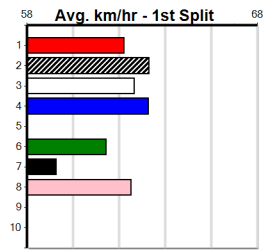

Sale
12
6:07PM
(VIC time)

SPORTSBET SET A DEPOSIT LIMIT

Distance: 435m, Race Type: Grade 5 T3, Total Prizemoney: $1,530
1st: $1,000, 2nd: $320, 3rd: $160, 4th: $50

Watchdog Tips: ☐ ☐ ☐ ☐ ☐ **Bet:** ☐

Form Box Wgt Dist Track Date Time BON Margin 1st/2nd (Time) PIR Checked Comment W/R Split 1 S/P Grade

1

GEOFF'S BOMBER [5]
BK Dog Jun-21 Sire: ASTON DUKE Dam: ROZEHILL BETH Trainer: Geoffrey Green (Woodside)
Owner(s): G Green
Winning Distances: < 300m (0) 300 - 399m (5) 400 - 499m (2) 500 - 599m (0) 600 - 699m (0) > 700m (0)
Winning Weights: 32.4(2) 32.6(1) 32.7(1) 32.8(1) 32.9(1) 33.2(1)

Box	1st	2nd	3rd	4th	5th	6th	7th	8th
1	1	2	2	1	2	3		
2	2	2	2	3	3	3	1	
3		1	1	2			1	4
4	1			2	2		3	
5						3		2
6	2	2		1	3	1		
7	2	2	1	1	1	1	1	
8	1	1	2	3				

Prize Best Starts Trk/Dts APM $11505.63 24.88(2)-10/3/24 72-7-6-7 11-1-0-2 2300

5th (7) 32.8 435 SLE R12 11-Aug-24 25.34 24.42 2.00L DR. DOT (25.21) M/422 . . . 5.34 $17.10 5
6th (5) 33.0 400 WGL R12 15-Aug-24 23.60 22.75 13.00 BUDDY BLUE (22.75) M/57 . . . 8.54 $4.80 T3-5
3rd (3) 32.7 435 SLE R12 18-Aug-24 25.28 24.18 7.50L NO DOORS (24.76) M/422 . . . 5.49 $17.10 5
5th (1) 32.4 400 WGL R4 29-Aug-24 23.53 23.00 2.25L ENRAGED (23.39) Q/32 . . . 8.52 $5.90 T3-5
4th (3) 32.2 435 SLE R12 18-Sep-24 25.31 24.68 7.50L STELLAR CAREER (24.80) M/344 . . . 5.39 $14.40 T3-5
8th (5) 32.2 435 SLE R11 29-Sep-24 25.99 24.44 19.00 CAILAH'S PISTOL (24.68) S/787 . . . 5.50 $58.90 5
4th (4) 31.3 400 WGL R6 03-Oct-24 23.55 22.58 5.50L ARABIAN PRINCESS (23.18) M/65 . . . 8.76 $5.20 T3-5
7th (1) 32.3 435 SLE R7 09-Oct-24 25.55 24.13 14.00 SKY HIGH DREAMS (24.59) M/377 . . . 5.34 $68.30 5

Last 3 wins NOT included above

1st (6) 32.4 395 TRA R10 05-Feb-24 22.66 22.25 1.25L LETTER TO YOU (22.74) M/111 . . . 3.82 $2.50 5
1st (8) 32.4 395 TRA R7 29-Apr-24 22.64 22.39 4.00L HURRICANE MAX (22.91) Q/111 . . . 3.80 $5.50 T3-5
1st (2) 32.8 395 TRA R5 13-May-24 22.62 22.53 3.00L BE A CHARACTER (22.82) M/111 . . . 3.79 $2.80 5