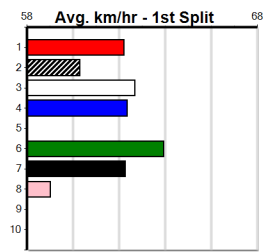

Sale
5
3:47PM
(VIC time)

RANFORD'S FAMILY BUTCHER

Distance: 435m, Race Type: Grade 5 T3, Total Prizemoney: $1,530
1st: $1,000, 2nd: $320, 3rd: $160, 4th: $50

Watchdog Tips: ☐ ☐ ☐ ☐ ☐

Bet: ☐

Form Box Wgt Dist Track Date Time BON Margin 1st/2nd (Time) PIR Checked Comment WR Split 1 S/P Grade

1

DAINTREE VISION [5]
F Dog Apr-22 Sire: FERNANDO BALE Dam: PERSIAN GODDESS
Owner(s): M Musselwhite
Trainer: Maria Musselwhite (Lindenow)
Winning Distances: < 300m (0) 300 - 399m (0) 400 - 499m (3) 500 - 599m (0) 600 - 699m (0) > 700m (0)
Winning Weights: 29.0(1) 30.1(1) 30.3(1)

Box	1st	2nd	3rd	4th	5th	6th	7th	8th
1	1							
2			1					2
3						1		1
4	2		1					2
5		2	1	2	1			
6				1	1			
7						1		
8			2				1	

Last 3 wins NOT included above

Box	1st	2nd	3rd	4th	5th	6th	7th	8th				
1st (4)	29.0	435	SLE	R2	07-Mar-24	25.20	24.68	1.5L SWEET NUGGET (25.30)	S/411	5.45	$3.30	M
1st (4)	30.3	435	SLE	R3	10-Apr-24	25.08	24.59	4.50L MALLY BOY (25.38)	S/411	5.42	$4.60	7

Prize Best Starts Trk/Dts APM: $5300.00, 24.65(1)-11/9/24, 25-3-0-6, 10-3-0-2, 1914

2

DR. NARNIA [5]
BEF Bitch Feb-21 Sire: FERNANDO BALE Dam: DR. MINO
Owner(s): DOCTORS KENNELS (SYN), J McMahon, J Gill
Trainer: Emily McMahon (Darriman)
Winning Distances: < 300m (0) 300 - 399m (0) 400 - 499m (3) 500 - 599m (0) 600 - 699m (0) > 700m (0)
Winning Weights: 24.5(1) 25.7(1) 25.8(1)

Box	1st	2nd	3rd	4th	5th	6th	7th	8th
1			1			1		
2	1		1	1		2		
3			1		1	1		2
4		1					1	1
5					2			1
6	1	1	1			2		
7	1	1	1	1	1			
8		1	1	1				1

Last 3 wins NOT included above

Box	1st	2nd	3rd	4th	5th	6th	7th	8th				
1st (2)	24.5	435	SLE	R2	21-Jan-24	25.24	24.08	0.75L RAGIN' CAJUN (25.28)	M/431	5.31	$3.60	M
1st (6)	25.8	435	SLE	R4	27-May-24	25.03	24.27	0.75L HUNTER MCCRAE (25.08)	M/423	5.40	$5.10	7
1st (7)	25.7	435	SLE	R10	24-Jul-24	25.03	24.44	0.75L LITTLE MEG (25.07)	M/422	5.46	$5.50	6G

Prize Best Starts Trk/Dts APM: $7231.25, 24.70(7)-14/8/24, 32-3-4-5, 23-3-3-5, 3092

3

JAMS NIMBLE [5]
WBK Bitch Jan-22 Sire: NEED MY MONEYNOW Dam: GRANDANA QUALI
Owner(s): P Young
Trainer: Nicole Lund (Longwarry)
Winning Distances: < 300m (0) 300 - 399m (1) 400 - 499m (3) 500 - 599m (0) 600 - 699m (0) > 700m (0)
Winning Weights: 23.7(2) 23.8(2)

Box	1st	2nd	3rd	4th	5th	6th	7th	8th
1	2				1	1		
2		1	1	1	1	1		
3	1		2	1	1			
4	1							
5						1	1	1
6								
7		1				1	1	
8			2		1			

Last 3 wins NOT included above

Box	1st	2nd	3rd	4th	5th	6th	7th	8th				
1st (1)	23.7	400	WGL	R2	02-May-24	23.09	22.84	2.25L MS. MANTRA ANNIE (23.24)	M/11	8.56	$2.20	T3-M
1st (1)	23.8	460	WGL	R9	23-May-24	26.59	26.11	0.75L CONVICT MODEL (26.63)	S/111	6.65	$4.00	7
1st (3)	23.7	390	BAL	R4	30-Jun-24	22.36	22.21	1.75L PERFECT ACE (22.48)	M/21	8.39	$10.10	T3-6

Prize Best Starts Trk/Dts APM: $6455.00, 24.68(4)-14/8/24, 23-4-2-5, 6-1-1-1, 3477