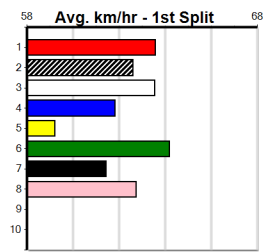

Sale
10
5:27PM
(VIC time)

AUSSIE SECRET @ STUD

Distance: 435m, Race Type: Tier 3 - Grade 6, Total Prizemoney: $1,530
1st: $1,000, 2nd: $320, 3rd: $160, 4th: $50

Watchdog Tips: Bet:

Form Box Wgt Dist Track Date Time BON Margin 1st/2nd (Time) PIR Checked Comment W/R Split 1 S/P Grade

RHINE STAR [6]

BK Bitch Aug-22 Sire: **KOBLENCZ** Dam: **STAREENA**
Owner(s): **SCOTLAND (SYN), D Ireland, C Scott, A Scott, D Scott** Trainer: **Kerry Minne (Moe South)**
Winning Distances: **< 300m (0) 300 - 399m (2) 400 - 499m (0) 500 - 599m (0) 600 - 699m (0) > 700m (0)**
Winning Weights: **28.7(1) 30.5(1)**
ENG SLE 2024-10-16

Box	1st	2nd	3rd	4th	5th	6th	7th	8th
1								
2								
3								
4								
5	2			1				
6								
7								
8								

Prize Best Starts Trk/Dts APM: $4061.25 FSH 17-2-0-5 0-0-0-0 2069

HURRICANE PAT [6]

BK Bitch Apr-20 Sire: **SMOKE HOME** Dam: **FALLEN STAR**
Owner(s): **V Sultana** Trainer: **Victoria Sultana (Trafalgar East)**
Winning Distances: **< 300m (0) 300 - 399m (1) 400 - 499m (1) 500 - 599m (0) 600 - 699m (0) > 700m (0)**
Winning Weights: **25.4(1) 27.9(1)**

Box	1st	2nd	3rd	4th	5th	6th	7th	8th
1								
2								
3								
4								
5								
6	1							
7								
8								

Prize Best Starts Trk/Dts APM: $4691.25 FSH 75-2-2-6 0-0-0-0 471

BANDARI [6]

BD Dog Mar-22 Sire: **FERNANDO BALE** Dam: **MOMBASA**
Owner(s): **P Fiske** Trainer: **John Musselwhite (Lindenow)**
Winning Distances: **< 300m (0) 300 - 399m (1) 400 - 499m (1) 500 - 599m (0) 600 - 699m (0) > 700m (0)**
Winning Weights: **29.8(1) 30.4(1)**

Box	1st	2nd	3rd	4th	5th	6th	7th	8th
1								
2								
3								
4								
5								
6								
7								
8								

Prize Best Starts Trk/Dts APM: $5666.25 24.78(2)-11/9/24 30-2-5-5 9-0-2-3 2244

GERO LADS [6] Biks

BK Dog Jan-21 Sire: **WHISKEY RIOT** Dam: **CHASIN' BOBBI**
Owner(s): **V Sultana** Trainer: **Victoria Sultana (Trafalgar East)**
Winning Distances: **< 300m (0) 300 - 399m (2) 400 - 499m (0) 500 - 599m (0) 600 - 699m (0) > 700m (0)**
Winning Weights: **31.3(1) 32.8(1)**

Box	1st	2nd	3rd	4th	5th	6th	7th	8th
1								
2								
3								
4								
5								
6								
7								
8								

Prize Best Starts Trk/Dts APM: $11670.00 25.50(1)-24/7/24 86-2-14-12 6-0-0-0 916

CARLIN [6]

BK Dog May-21 Sire: **ASTON KIMETTO** Dam: **BLUE SURFONIC**
Owner(s): **J Gill** Trainer: **Jennifer Gill (Darriman)**
Winning Distances: **< 300m (0) 300 - 399m (0) 400 - 499m (2) 500 - 599m (0) 600 - 699m (0) > 700m (0)**
Winning Weights: **30.4(1) 31.4(1)**
ENG SLE 2024-10-16

Box	1st	2nd	3rd	4th	5th	6th	7th	8th
1								
2								
3								
4								
5								
6								
7								
8	2							

Prize Best Starts Trk/Dts APM: $3128.75 24.53(8)-17/1/24 9-2-0-0 7-2-0-0 1466

1

2

3

4

5