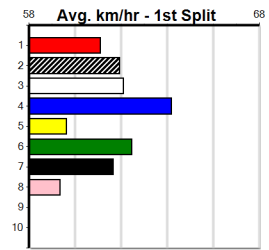

Sale

TOONGABBIE LODGE (1-3 WINS)

6

4:07PM

(VIC time)

Distance: 510m, Race Type: Tier 3 - Restricted Win, Total Prizemoney: $1,740
1st: $1,150, 2nd: $360, 3rd: $180, 4th: $50

Watchdog Tips: [ ] [ ] [ ] [ ] **Bet:** [ ]