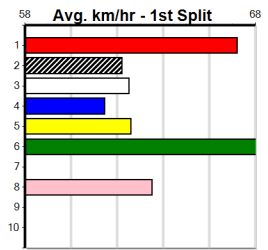

Sale

9

9:28PM

(VIC time)

SPORTSBET SAME RACE MULTI

Distance: 435m, Race Type: Mixed 6/7, Total Prizemoney: $2,925
1st: $1,950, 2nd: $600, 3rd: $300, 4th: $75

Watchdog Tips: ☐ ☐ ☐ ☐ ☐ Bet: ☐

Form Box Wgt Dist Track Date Time BON Margin 1st/2nd (Time) PIR Checked Comment W/R Split 1 S/P Grade

1

ZIPPING DIEGO (NSW)[7]
BK Bitch Dec-22 Sire: ASTON RUPEE Dam: ZIPPING MAGDA
Owner(s): Hallinan Hallinan (SYN), M Hallinan, F Hallinan Trainer: Robert Camilleri (Lara)
Winning Distances: < 300m (0) 300 - 399m (0) 400 - 499m (1) 500 - 599m (0) 600 - 699m (0) > 700m (0)
Winning Weights: 28.8(1)
2nd (1) 28.8 410 HOR R1 01-Oct-24 23.59 22.85 0.75L MAXIMUM BARB (23.54) M/11 10.40 $2.10 M
1st (4) 28.8 410 HOR R1 05-Oct-24 23.87 23.32 2.25L MINI BREW (24.02) Q/21 10.58 $1.70 M

Box History

Bx	1st	2nd	3rd	4th	5th	6th	7th	8th
1		1						
2								
3								
4	1							
5								
6								
7								
8								

Prize Best Starts Trk/Dts APM $2200.00 FSH 2-1-1-0 0-0-0-0 2200

Last 3 wins NOT included above

2

PAUA OF TESSA (NSW)[6]
BK Bitch Jul-22 Sire: SHIMA SHINE Dam: PAUA TO ADMIT
Owner(s): B Joske Trainer: Ben Joske (Yinnar South)
Winning Distances: < 300m (0) 300 - 399m (0) 400 - 499m (2) 500 - 599m (0) 600 - 699m (0) > 700m (0)
Winning Weights: 30.6(1) 31.0(1)
6th (1) 31.4 460 WGL R3 16-Aug-24 26.61 25.63 11.00 BEBOP JAZZ (25.88) M/66 6.93 $12.10 X67
1st (3) 31.0 435 SLE R2 21-Aug-24 25.15 24.64 1.75L KELLY JANE (25.26) M/232 5.42 $6.10 7
6th (6) 30.3 460 WGL R9 29-Aug-24 26.79 26.01 9.50L SOMETHING CLEVER (26.13) M/556 6.76 $4.70 T3-RW
4th (7) 31.0 435 SLE R9 11-Sep-24 24.92 24.22 8.00L MYALL MEG (24.36) M/234 5.23 $10.50 6G
2nd (8) 30.7 435 SLE R10 18-Sep-24 24.78 24.68 1.5L DOCTOR MINTY (24.68) M/322 5.49 $1.60 T3-6
6th (3) 29.9 435 SLE R4 22-Sep-24 25.29 24.32 9.00L SAND DUNES (24.69) Q/567 5.34 $16.10 6G
6th (8) 29.7 515 SAN R1 26-Sep-24 30.31 29.29 7.50L RHUBARB (29.82) M/4666 5.20 $65.50 X67
2nd (7) 29.4 510 SLE R9 02-Oct-24 29.33 28.65 0.25L COOL WHITE (29.32) Q/111 9.27 $4.50 X67

Box History

Bx	1st	2nd	3rd	4th	5th	6th	7th	8th
1							1	
2								
3	1			1		1		
4					1			
5								
6		2				1		
7	1	1		1				
8		1					1	

Prize Best Starts Trk/Dts APM $6015.63 24.78(8)-18/9/24 13-2-4-0 6-2-2-0 4813

Last 3 wins NOT included above

1st (7) 30.6 435 SLE R2 11-Aug-24 24.95 24.42 2.00L GRAND CASSIAN (25.09) M/111 5.31 $2.60 M