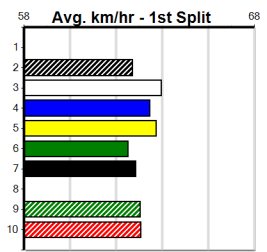

Sale

2

7:08PM

(VIC time)

MONACELLARS

Distance: 435m, Race Type: Maiden, Total Prizemoney: $2,535
1st: $1,680, 2nd: $520, 3rd: $260, 4th: $75

Watchdog Tips:

Bet:

Form	Box	Wgt	Dist	Track	Date	Time	BON	Margin	1st/2nd (Time)	PIR	Checked	Comment	WR	Split 1	S/P	Grade

1

NICKY'S SECRET [M]
BK Bitch Sep-22 Sire: AUSSIE SECRET Dam: DYNA SARAH
Owner(s): R Bean Trainer: Robert Bean (Tinamba)
Winning Distances: < 300m (0) 300 - 399m (0) 400 - 499m (0) 500 - 599m (0) 600 - 699m (0) > 700m (0)
Winning Weights:
5th (6) 25.8 435 SLE R2 22-Sep-24 25.38 24.32 6.50L MY AMBER (24.94) M/875 . . . . . 5.62 $18.00 M
4th (3) 26.0 435 SLE R4 29-Sep-24 25.71 24.44 12.00 ANCIENT EGYPTIAN (24.92) M/766 . . . . . 5.68 $18.80 MH

Last 3 wins NOT included above

Box History

Bx	1st	2nd	3rd	4th	5th	6th	7th	8th
1								
2								
3								
4								
5								
6								
7								
8								
Prize Best					$75.00			
Starts					25.38(6)-22/9/24			
Trk/Dts					2-0-0-0			
APM					2-0-0-0			
					75			

2

DR. BELL [M]
BK Bitch Aug-22 Sire: FERAL FRANKY Dam: PAYTON
Owner(s): DOCTORS KENNELS (SYN), J McMahon, J Gill Trainer: Kimberley McMahon (Darriman)
Winning Distances: < 300m (0) 300 - 399m (0) 400 - 499m (0) 500 - 599m (0) 600 - 699m (0) > 700m (0)
Winning Weights:
8th (3) 27.3 435 SLE R3 29-Sep-24 25.66 24.44 16.00 WALLS OF JERICO (24.58) M/367 . . . . . 5.32 $50.40 MH

Last 3 wins NOT included above

Box History

Bx	1st	2nd	3rd	4th	5th	6th	7th	8th
1								
2								
3								
4								
5								
6								
7								
8								
Prize Best					$0.00			
Starts					25.66(3)-29/9/24			
Trk/Dts					1-0-0-0			
APM					1-0-0-0			
					0			

3

TERRORISING TOM [M]
BK Dog Dec-21 Sire: TOMMY SHELBY Dam: CHLOE LOUISE
Owner(s): C Fulford Trainer: Lindsay Fulford (Maffra)
Winning Distances: < 300m (0) 300 - 399m (0) 400 - 499m (0) 500 - 599m (0) 600 - 699m (0) > 700m (0)
Winning Weights:
2nd (8) 28.5 400 WGL R1 18-Jul-24 23.61 22.88 2.00L COLLINDA POPS (23.48) M/11 . . . . . 8.55 $2.50 M
6th (6) 28.8 400 WGL R1 25-Jul-24 23.70 23.01 7.50L OUR VISION (23.18) M/44 . . . . . V7 8.60 $5.90 T3-M
3rd (2) 29.4 435 SLE R1 04-Aug-24 25.25 24.36 2.50L SHE'S OUR ART (25.09) S/622 . . . . . 5.39 $9.80 M
6= (5) 29.8 400 WGL R2 08-Aug-24 23.79 22.66 14.00 EAT YOUR SPINACH (22.81) S/66 . . . . . 8.68 $5.70 T3-M
3rd (1) 30.0 435 SLE R1 14-Aug-24 25.44 24.45 2.75L MAGICAL PAWS (25.25) S/322 . . . . . 5.39 $3.80 M
6th (1) 29.7 400 WGL R1 30-Aug-24 23.29 22.57 10.00 AGENT SUSIE (22.63) S/76 . . . . . 8.54 $31.70 M
7th (4) 29.9 400 WGL R1 12-Sep-24 24.23 22.86 17.00 BALLYMAC STORM (23.10) S/36 . . . . . V5 8.51 $16.00 T3-M
ST (-) 29 435 SLE 29-Sep-24 25.81 9.00L Trial Cleared M/22 . . . . . 2of4 . . . . . ST

Last 3 wins NOT included above

Box History

Bx	1st	2nd	3rd	4th	5th	6th	7th	8th
1								
2								
3								
4								
5								
6								
7								
8								
Prize Best					$2000.00			
Starts					25.25(2)-4/8/24			
Trk/Dts					14-0-4-2			
APM					3-0-0-2			
					1212