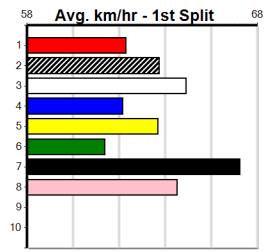

Sale
5
8:10PM
(VIC time)

IAN CARTER BUILDER

Distance: 435m, Race Type: Mixed 4/5, Total Prizemoney: $3,360
1st: $2,250, 2nd: $690, 3rd: $345, 4th: $75

Watchdog Tips: ☐ ☐ ☐ ☐ ☐ ☐

Bet: ☐ ☐ ☐ ☐ ☐ ☐

Form Box Wgt Dist Track Date Time BON Margin 1st/2nd (Time) PIR Checked Comment W/R Split 1 S/P Grade

1

SWEET TONIGHT [4]
F Bitch Oct-21 Sire: ASTON DEE BEE Dam: RUBY GIRL
Owner(s): DIRTY RATS TWO (SYN), S Jack, S Burke Trainer: Shane Jack (Dalmore)
Winning Distances: < 300m (0) 300 - 399m (2) 400 - 499m (3) 500 - 599m (0) 600 - 699m (0) > 700m (0)
Winning Weights: 27.9(1) 28.2(1) 28.6(2) 28.8(1)

Box	1st	2nd	3rd	4th	5th	6th	7th	8th
1	1				1	1	1	
2	1			1		2		
3					1	1	1	
4	1	1		1	2	1	1	
5	1	1				1	1	2
6						3		
7	1	1	2		2	2	1	1
8			2			1		

Prize Best Starts Trk/Dts APM $7725.00
24.75(7)-27/5/24
42-5-3-4
10-3-0-1
2900

2

DR. ERICA [5]
BK Bitch Jan-22 Sire: BERNARDO Dam: SWEET DEMI
Owner(s): DOCTORS KENNELS (SYN), J McMahon, J Gill Trainer: Judith McMahon (Darriman)
Winning Distances: < 300m (0) 300 - 399m (1) 400 - 499m (3) 500 - 599m (0) 600 - 699m (0) > 700m (0)
Winning Weights: 24.3(1) 24.4(2) 24.5(1)

Box	1st	2nd	3rd	4th	5th	6th	7th	8th
1	1	1	1		1			
2	1			1		1		
3								1
4				1		1		
5	1		3		1		1	
6		1		1	1	1		
7	1	1	1	1	1		1	
8	1	1	1	1	1			

Prize Best Starts Trk/Dts APM $11050.63
24.60(8)-26/5/24
28-4-4-6
19-3-3-5
6407

3

COLLINDA RISE [5]
BK Bitch Sep-21 Sire: BERNARDO Dam: AUDACIOUS BELL
Owner(s): S Tyler Trainer: Stephanie Tyler (Boisdale)
Winning Distances: < 300m (0) 300 - 399m (2) 400 - 499m (5) 500 - 599m (0) 600 - 699m (0) > 700m (0)
Winning Weights: 27.3(2) 27.4(1) 27.6(2) 27.7(2)

Box	1st	2nd	3rd	4th	5th	6th	7th	8th
1								
2			1	1				
3	2			1		1		
4								1
5						1		
6	2		2	1	1			
7	2	1						1
8	1	1	1	1	1			

Prize Best Starts Trk/Dts APM $14120.00
24.50(7)-16/6/24
23-7-2-4
12-3-2-1
8127

4

DR. GILLIAN [5]
BK Bitch Jan-22 Sire: BERNARDO Dam: SWEET DEMI
Owner(s): DOCTORS KENNELS (SYN), J McMahon, J Gill Trainer: Kimberley McMahon (Darriman)
Winning Distances: < 300m (0) 300 - 399m (0) 400 - 499m (3) 500 - 599m (1) 600 - 699m (0) > 700m (0)
Winning Weights: 24.4(1) 24.7(1) 25.0(2)

Box	1st	2nd	3rd	4th	5th	6th	7th	8th
1	1				1			
2	1							
3	1		1	1	1			
4				1				
5	1							1
6					1			
7			1					
8								

Prize Best Starts Trk/Dts APM $8295.00
24.55(5)-24/3/24
13-4-0-2
6-3-0-0
5241

5

DR. EVERGREEN [5]
BK Bitch Oct-20 Sire: AUSSIE INFRARED Dam: DR. ABBIE
Owner(s): DOCTORS KENNELS (SYN), J McMahon, J Gill Trainer: Emily McMahon (Darriman)
Winning Distances: < 300m (0) 300 - 399m (1) 400 - 499m (4) 500 - 599m (1) 600 - 699m (0) > 700m (0)
Winning Weights: 26.8(1) 27.3(1) 27.6(2) 28.5(1) 29.0(1)

Box	1st	2nd	3rd	4th	5th	6th	7th	8th
1	2	2	2					1
2	3		2		2			
3	2	3		1	1	2	1	1
4	2	2	1				2	2
5	1		1			2	1	
6	2	1	1			1		2
7	1	1	1	2	3	1		
8	1	1	1	1	1		1	1

Prize Best Starts Trk/Dts APM $22778.57
24.45(3)-3/7/24
61-6-14-7
21-2-5-1
7260