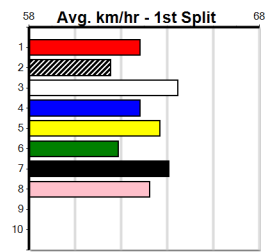

Sale

6

8:28PM

(VIC time)

CABINET CONNECTIONS

Distance: 435m, Race Type: Free For All, Total Prizemoney: \$3,360
1st: \$2,250, 2nd: \$690, 3rd: \$345, 4th: \$75

Watchdog Tips: [] [] [] [] [] Bet: []

SHAKA BIG TONKS [4]
BK Dog Aug-19 Sire: DYNA VILLA Dam: GAZER BALE
Owner(s): D Bewley
Trainer: Debbie Bewley (Pentland Hills)
Winning Distances: < 300m (0) 300 - 399m (2) 400 - 499m (20) 500 - 599m (0) 600 - 699m (0) > 700m (0)
Winning Weights: 32.3(1) 32.5(4) 32.6(1) 32.7(3) 32.8(2) 32.9(1) 33.1(2) 33.3(1) 33.5(1) 33.6(1) 33.7(2) 33.8(3)
Box History table and prize information.