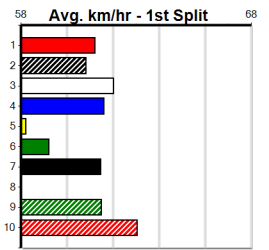

GIPPSLANDS GOLD 98.3

3

7:30PM

(VIC time)

Distance: 435m, Race Type: Maiden, Total Prizemoney: \$2,535
1st: \$1,680, 2nd: \$520, 3rd: \$260, 4th: \$75

Watchdog Tips:

Bet:

Form Box	Wgt	Dist	Track	Date	Time	BON	Margin	1st/2nd (Time)	PIR	Checked	Comment	WR	Split 1	S/P	Grade
----------	-----	------	-------	------	------	-----	--------	----------------	-----	---------	---------	----	---------	-----	-------