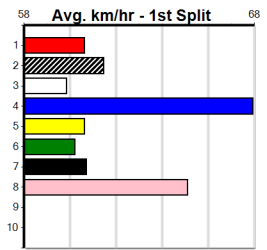

JAMES YEATES PRINTING & DESIGN

Distance: 435m, Race Type: Grade 7, Total Prizemoney: $2,925
1st: $1,950, 2nd: $600, 3rd: $300, 4th: $75

Watchdog Tips: [ ] [ ] [ ] [ ] Bet: [ ]

Form Box Wgt Dist Track Date Time BON Margin 1st/2nd (Time) PIR Checked Comment WR Split 1 S/P Grade

SCOTCH NEAT [7]
BK Dog Mar-21 Sire: HOOKED ON SCOTCH Dam: MEPUNGA BONNIE
Owner(s): DIRTY RATS TWO (SYN), S Jack, S Burke
Trainer: Shane Jack (Dalmore)
Box History table and Prize Best Starts table included.

HERE COMES SHAKA [7]
RBD Dog Jul-22 Sire: FERAL FRANKY Dam: GAZER BALE
Owner(s): M Bewley
Trainer: Michael Bewley (Pentland Hills)
Box History table and Prize Best Starts table included.

MAGICAL PAWS [7]
BKW Bitch May-22 Sire: AUSSIE INFRARED Dam: QUICK PAWS
Owner(s): P Mckenzie
Trainer: Peter Mckenzie (Tinamba)
Box History table and Prize Best Starts table included.

ZIPPING MUFASA (NSW)[7]
BEF Dog Dec-22 Sire: ASTON RUPEE Dam: ZIPPING MAGDA
Owner(s): Hallinan Hallinan (SYN), M Hallinan, F Hallinan
Trainer: Robert Camilleri (Lara)
Box History table and Prize Best Starts table included.

DR. DUCKY [7]
F Bitch Mar-21 Sire: ASTON KIMETTO Dam: TANSY
Owner(s): DOCTORS KENNELS (SYN), J McMahon, J Gill
Trainer: Emily McMahon (Darriman)
Box History table and Prize Best Starts table included.

1

2

3

4

5