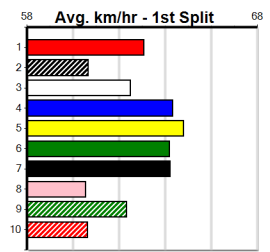

Sale

BSG AUSTRALIA (250+RANK)

11

10:14PM
(VIC time)

Distance: 435m, Race Type: Grade 5 No Penalty, Total Prizemoney: $2,925
1st: $1,950, 2nd: $600, 3rd: $300, 4th: $75

Watchdog Tips: ☐ ☐ ☐ ☐

Bet:

Form Box Wgt Dist Track Date Time BON Margin 1st/2nd (Time) PIR Checked Comment W/R Split 1 S/P Grade

NO DOORS [5]

BD Dog Feb-21 Sire: FERNANDO BALE Dam: DR. MINO Trainer: Ronald Winter (Denison)

Owner(s): R Winter
Winning Distances: < 300m (0) 300 - 399m (4) 400 - 499m (3) 500 - 599m (0) 600 - 699m (0) > 700m (0)
Winning Weights: 29.8(1) 29.9(1) 30.1(1) 30.2(1) 30.3(1) 30.4(1) 30.6(1)

Box	1st	2nd	3rd	4th	5th	6th	7th	8th
1	1	2	3	2	3			
2	2	1	2	6		1		
3	1	2	1		1	1	1	
4		4	2		5	2	2	1
5	2	2	3	2			1	1
6	1	1	2	3			1	1
7		1	1	3	2			3
8		6			1	1		

Last 3 wins NOT included above

Box	1st	2nd	3rd	4th	5th	6th	7th	8th
1	1	2	3	2	3			
2	2	1	2	6		1		
3	1	2	1		1	1	1	
4		4	2		5	2	2	1
5	2	2	3	2			1	1
6	1	1	2	3			1	1
7		1	1	3	2			3
8		6			1	1		

Prize Best Starts Trk/Dts APM $2710.00 24.68(6)-7/3/24 86-7-18-14 14-3-2-2 5299

KELLI [5]

BK Bitch Jul-20 Sire: AUSSIE INFRARED Dam: MIRIAM Trainer: Jennifer Gill (Darriman)

Owner(s): J Gill
Winning Distances: < 300m (0) 300 - 399m (0) 400 - 499m (3) 500 - 599m (0) 600 - 699m (0) > 700m (0)
Winning Weights: 26.2(1) 26.4(1) 26.5(1)

Box	1st	2nd	3rd	4th	5th	6th	7th	8th
1		1	1	2				1
2	2		1	2	2			
3	1	1	1	1	2	1		
4	1		2	2	1	1		
5			1		2			
6		2			2			1
7			1					1
8		1	2			1	1	1

Last 3 wins NOT included above

Box	1st	2nd	3rd	4th	5th	6th	7th	8th
1		1	1	2				1
2	2		1	2	2			
3	1	1	1	1	2	1		
4	1		2	2	1	1		
5			1		2			
6		2			2			1
7			1					1
8		1	2			1	1	1

Prize Best Starts Trk/Dts APM $9195.00 24.80(2)-18/9/24 40-3-5-6 35-3-5-6 5225

QUENARA BALE (NSW)[5]

RF Bitch Aug-20 Sire: ORSON ALLEN Dam: DYNA HADRIA Trainer: Susan Northway (Heyfield)

Owner(s): S Northway
Winning Distances: < 300m (0) 300 - 399m (2) 400 - 499m (8) 500 - 599m (2) 600 - 699m (0) > 700m (0)
Winning Weights: 25.1(1) 25.7(2) 26.7(1) 27.0(1) 27.7(1) 27.8(1) 27.9(1) 28.0(1) 28.1(1) 29.3(1) 29.5(1)

Box	1st	2nd	3rd	4th	5th	6th	7th	8th
1	1	1	1	1	3			
2	2	4	3	1	4	1		1
3	2	1	1		3			1
4	2	2		3	1	1		
5	3	4	1		3	1	1	
6	2	1	1		3	1	2	
7	2	3	1	1				1
8	1	2	1	1	1	1	2	

Last 3 wins NOT included above

Box	1st	2nd	3rd	4th	5th	6th	7th	8th
1	1	1	1	1	3			
2	2	4	3	1	4	1		1
3	2	1	1		3			1
4	2	2		3	1	1		
5	3	4	1		3	1	1	
6	2	1	1		3	1	2	
7	2	3	1	1				1
8	1	2	1	1	1	1	2	

Prize Best Starts Trk/Dts APM $40181.88 24.68(7)-9/6/24 79-12-18-10 8-2-2-0 6305

ASTON GOZO [5]

BKW Bitch May-22 Sire: ASTON DEE BEE Dam: ASTON GWEN Trainer: Robert Pallotta (Ripplebrook)

Owner(s): R Borda
Winning Distances: < 300m (0) 300 - 399m (1) 400 - 499m (6) 500 - 599m (1) 600 - 699m (0) > 700m (0)
Winning Weights: 28.5(1) 28.8(2) 28.9(2) 29.0(1) 29.4(2)

Box	1st	2nd	3rd	4th	5th	6th	7th	8th
1	1	1	1	1				
2	2				1			2
3			1	2				
4	1		1	1	1			
5			1					
6	2				2	2		
7	1			1	2		1	
8	1							

Last 3 wins NOT included above

Box	1st	2nd	3rd	4th	5th	6th	7th	8th
1	1	1	1	1				
2	2				1			2
3			1	2				
4	1		1	1	1			
5			1					
6	2				2	2		
7	1			1	2		1	
8	1							

Prize Best Starts Trk/Dts APM $25258.13 24.78(7)-7/8/24 28-8-1-3 4-1-0-0 1145

HIGH FINANCE [5]

BK Bitch Jan-22 Sire: BEWILDERING Dam: HOW HIGH JAZZ Trainer: Corey Fulford (Maffra)

Owner(s): C Fulford
Winning Distances: < 300m (0) 300 - 399m (0) 400 - 499m (3) 500 - 599m (0) 600 - 699m (0) > 700m (0)
Winning Weights: 25.0(1) 25.3(1) 25.6(1)

Box	1st	2nd	3rd	4th	5th	6th	7th	8th
1	1	1	1	1				1
2	2							
3				1		1		
4	2	1	1					
5					1	1		
6				1		1		
7		1						
8				1	1	1	1	1

Last 3 wins NOT included above

Box	1st	2nd	3rd	4th	5th	6th	7th	8th
1	1	1	1	1				1
2	2							
3				1		1		
4	2	1	1					
5					1	1		
6				1		1		
7		1						
8				1	1	1	1	1

Prize Best Starts Trk/Dts APM $6125.00 25.04(2)-18/8/24 19-3-3-1 6-1-0-0 4820