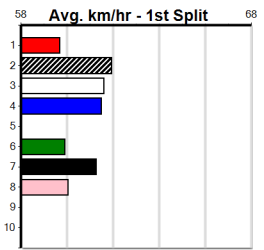

Sale

SPORTSBET EVERY DOG HAS ITS DAY

1
6:49PM

(VIC time)

Distance: 510m, Race Type: Maiden, Total Prizemoney: $2,860
1st: $1,900, 2nd: $590, 3rd: $295, 4th: $75

Watchdog Tips:

Bet:

Form Box	Wgt	Dist	Track	Date	Time	BON	Margin	1st/2nd (Time)	PIR	Checked	Comment	WR	Split 1	S/P	Grade

1

MINTER ENVY (NSW)[M]
RBD Bitch Jun-22 Sire: JUNGLE DEUCE Dam: NANGAR FREEDOM
Owner(s): J Reinke Trainer: Joy Reinke (Johnsonville)
Winning Distances: < 300m (0) 300 - 399m (0) 400 - 499m (0) 500 - 599m (0) 600 - 699m (0) > 700m (0)
Winning Weights:

Rank	Age	Wgt	Dist	Track	Date	Time	BON	Margin	1st/2nd (Time)	PIR	Checked	Comment	WR	Split 1	S/P	Grade
7th	(5)	27.3	435	SLE	R1	28-Apr-24	25.86	24.19	16.00 ANNA (24.80)	S/834	.	.	.	5.55	$5.90	M
4th	(4)	28.0	435	SLE	R2	08-May-24	25.36	24.32	11.00 LITTLE MEG (24.65)	M/647	.	.	.	5.60	$33.40	M
5th	(1)	27.6	400	WGL	R2	04-Jul-24	23.76	23.04	7.50L JUST ANGELIC (23.26)	M/34	.	.	W	8.73	$3.40	M
5th	(2)	27.4	400	WGL	R9	08-Aug-24	23.93	22.66	11.00 SECRETS WITHOUT (23.18)	M/66	.	.	.	8.93	$3.90	T3-M
5th	(4)	27.4	435	SLE	R2	14-Aug-24	25.48	24.45	12.00 LAKEVIEW APRIL (24.65)	M/445	.	.	.	5.46	$9.60	M
3rd	(7)	27.4	435	SLE	R2	18-Sep-24	25.45	24.68	4.50L SONGKRAN (25.13)	M/523	.	.	.	5.48	$9.30	T3-M
2nd	(3)	27.2	435	SLE	R2	22-Sep-24	25.10	24.32	2.25L MY AMBER (24.94)	S/712	.	.	.	5.55	$54.50	M
7th	(6)	27.2	435	SLE	R3	29-Sep-24	25.53	24.44	14.00 WALLS OF JERICHO (24.58)	S/678	.	.	.	5.43	$19.80	MH

Last 3 wins NOT included above

Box	1st	2nd	3rd	4th	5th	6th	7th	8th
1					1			
2						1		
3		1						
4					1	1		
5								1
6								1
7			1					
8								

Prize		$755.00
Best		FSTD
Starts		8-0-1-1
Trk/Dts		0-0-0-0
APM		710

2

PRETTY TREASURE [M]
BK Bitch Mar-22 Sire: SHIMA SHINE Dam: MEPUNGA GAL
Owner(s): C Treasure Trainer: Craig Treasure (Moe)
Winning Distances: < 300m (0) 300 - 399m (0) 400 - 499m (0) 500 - 599m (0) 600 - 699m (0) > 700m (0)
Winning Weights:

Rank	Age	Wgt	Dist	Track	Date	Time	BON	Margin	1st/2nd (Time)	PIR	Checked	Comment	WR	Split 1	S/P	Grade
6th	(1)	29.3	515	SAP	R1	29-Jul-24	31.24	29.46	22.00 PAW FREDRICK (29.74)	M/5366	.	SW	.	5.30	$6.90	MH
3rd	(4)	30.0	515	SAP	R1	04-Aug-24	30.81	29.55	3.00L TAKE A CARNATION (30.60)	M/5423	.	.	.	5.36	$16.80	M
4th	(8)	30.1	435	SLE	R2	14-Aug-24	25.24	24.45	8.50L LAKEVIEW APRIL (24.65)	M/354	.	.	.	5.44	$2.40	M
5th	(1)	29.7	515	SAP	R1	09-Sep-24	30.51	29.69	11.00 PAW NILE (29.76)	M/3355	.	.	.	5.20	$26.10	M
7th	(5)	29.3	595	SAP	R2	16-Sep-24	36.15	34.89	13.00 ASTON MONITOR (35.28)	M/3335	.	.	.	9.71	$23.80	RW
3rd	(6)	29.5	460	WGL	R4	20-Sep-24	26.88	25.89	8.00L PAW YANELLE (26.34)	M/553	.	.	.	6.89	$11.50	M
4th	(4)	29.9	460	WGL	R2	24-Sep-24	26.74	25.73	3.5L CLONCURRY GOLD (26.50)	M/344	.	.	.	6.72	$11.80	M
4th	(8)	29.6	460	WGL	R4	04-Oct-24	26.82	25.76	4.25L SPEEDY BEAR (26.54)	M/656	.	.	.	6.74	$26.20	M

Last 3 wins NOT included above

Box	1st	2nd	3rd	4th	5th	6th	7th	8th
1					1	1		
2								
3					1			
4		1	1					
5		1	1	1			1	
6			1					
7		1						
8				3				

Prize		$1485.00
Best		FSTD
Starts		14-0-1-3
Trk/Dts		0-0-0-0
APM		1050