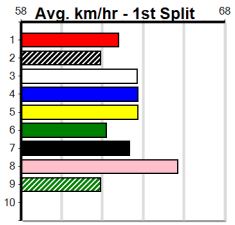

SPORTSBET HT1

Distance: 515m, Race Type: Mixed 6/7 Heat, Total Prizemoney: $3,340
1st: $2,230, 2nd: $690, 3rd: $345, 4th: $75

SPRING REGENCY (5) is unbeaten in his two Vic runs since joining his new kennel and once fully balanced he has an elite motor. SUNSET WISP (6) beat a handy maiden line up last start at Ballarat when clocking a speedy 25.40 win.

Watchdog Tips: **5** **6** **4** **1** **Bet:** **Box Quinella 4,5,6 ($10 for 333.33%)**

Form	Box	Weight	Dist	Track	Date	Time	BON	Margin	1st/2nd (Time)	PIR	Checked	Comment	W/R	Split 1	S/P	Grade	Winnng Boxes	
1	PAW BARTON (NSW)[7]				<i>Drawn to settle closer than usual, respect.</i>												$4.50	1 2 3 4 5 6 7 8 1 Prize Best $2,355.00 Starts FSH Trk/Dst 4-1-1-0 APM 0-0-0-0 $2355
WF	D				Jan-23	FERNANDO BALE			ZELZER ALLEN									
Trainer: Thomas Dailly (Anakie)																		
4th	(7)	32.7	525	MEP	R2	18-Sep-24	30.84	29.87	7.50LSWEET AS SARAH (30.33)	M/5444	.	SW	.	5.26	$10.30	M		
1st	(7)	32.9	450	BAL	R4	25-Sep-24	25.94	25.40	2.25LVISTA VANADIUM (26.08)	M/322	.	.	.	6.79	$4.00	MH		
5th	(7)	32.7	450	BAL	R4	02-Oct-24	25.96	25.12	7.50LPAW FABIAN (25.46)	S/777	.	.	.	6.84	$2.30	MF		
2nd	(2)	33.2	450	BAL	R9	09-Oct-24	25.83	25.19	2.75LPAW YANELLE (25.64)	M/555	.	.	.	6.72	$3.60	7		
Owner(s): B Wheeler																		
2	PRETTY TREASURE [7]				<i>Just out of maiden class, tougher here, tested.</i>												$15.00	1 2 3 4 5 6 7 8 1 Prize Best $3,385.00 Starts FSH Trk/Dst 15-1-1-3 APM 3-0-0-1 $2935
BK	B				Mar-22	SHIMA SHINE			MEPUNGA GAL									
Trainer: Craig Treasure (Hazelwood South)																		
3rd	(6)	29.5	460	WGL	R4	20-Sep-24	26.88	25.89	8.00LPAW YANELLE (26.34)	M/553	.	.	.	6.89	$11.50	M		
4th	(4)	29.9	460	WGL	R2	24-Sep-24	26.74	25.73	3.5LCLONCURRY GOLD (26.50)	M/344	.	.	.	6.72	$11.80	M		
4th	(8)	29.6	460	WGL	R4	04-Oct-24	26.82	25.76	4.25LSPEEDY BEAR (26.54)	M/656	.	.	.	6.74	$26.20	M		
1st	(2)	29.1	510	SLE	R1	09-Oct-24	29.67	28.98	0.25LMINTER ENVY (29.68)	Q/222	.	.	.	9.51	$8.20	M		
Owner(s): C Treasure																		
3	MORAIN WALLY [7]				<i>Find this harder than last starts win, place best</i>												$18.00	1 2 3 4 5 6 7 8 1 Prize Best $3,555.00 Starts FSH Trk/Dst 9-1-1-3 APM 1-0-0-1 $3216
BK	D				Jan-23	KOBLENZ			MORAIN COCO									
Trainer: Peter Fulton (Ecklin South)																		
2nd	(2)	31.8	485	HOR	R2	10-Sep-24	27.76	27.27	5.50LWANDERING ROGUE (27.38)	M/333	.	.	.	6.79	$6.20	M		
5th	(8)	32.6	450	WBL	R4	19-Sep-24	26.09	25.20	6.00LXTRADITED (25.70)	M/433	.	.	.	6.87	$16.40	MH		
3rd	(2)	32.5	515	SAP	R1	30-Sep-24	30.21	29.15	10.00LPAW PHELPS (29.53)	M/6333	.	SW	.	5.26	$30.60	M		
1st	(2)	33.0	520	GEL	R1	07-Oct-24	30.84	29.88	1.5LFUJI APPLE (30.94)	M/2111	.	.	.	5.46	$10.20	M		
Owner(s): MORAINÉ (SYN), G Judd, S Judd																		
4	STAPLETON [6]				<i>Has the speed to cross and lead, major player.</i>												$5.00	1 2 3 4 5 6 7 8 1 Prize Best $8,452.14 Starts FSH Trk/Dst 18-2-7-3 APM 2-0-1-0 $5130
BD	D				May-22	ORSON ALLEN			MILLY MAC									
Trainer: Brett Mcintyre (Exford)																		
3rd	(7)	34.7	525	MEP	R11	04-Sep-24	30.50	30.09	3.5LBEGGIN' (30.27)	S/4222	.	.	.	5.20	$3.40	X67H		
7th	(4)	35.2	525	MEA	R3	14-Sep-24	31.17	29.70	14.00LBEGGIN' (30.21)	M/7777	.	.	.	5.33	$5.90	X67F		
2nd	(1)	35.2	460	GEL	R9	28-Sep-24	25.77	25.58	3.00LSET TO SIZZLE (25.58)	M/222	.	.	.	6.60	$2.00	X67		
2nd	(6)	35.5	520	GEL	R4	07-Oct-24	30.37	29.88	0.75LPAW FABIAN (30.32)	M/3223	.	.	.	5.54	$5.20	RW		
Owner(s): B Mcintyre																		
5	SPRING REGENCY (NSW)[6]				<i>Dog on the rise, serious engine, go close.</i>												$3.50	1 2 3 4 5 6 7 8 1 Prize Best $4,255.00 Starts FSH Trk/Dst 7-2-0-2 APM 0-0-0-0 $3825
LTBD	D				Oct-22	FERNANDO BALE			BURNING FUEL									
Trainer: Mark Delbridge (Balliang)																		
8th	(8)	32.4	520	WPK	R1	15-Aug-24	31.39	29.45	22.00LHAPPY BANDIT (29.87)	258	258	.	.	5.69	$11.00	M		
1st	(4)	32.5	435	SLE	R1	29-Sep-24	24.44	24.44	9.00LNOT OUR FAULT (25.06)	M/211	.	SW	.	5.30	$4.80	MH		
1st	(7)	32.7	435	SLE	R2	06-Oct-24	24.28	24.16	4.00LWALLS OF JERICHO (24.56)	M/221	.	.	.	5.42	$2.20	MF		
3rd	(1)	33.2	460	GEL	R9	11-Oct-24	26.05	25.86	3.00LXTRADITED (25.86)	M/333	.	.	.	6.72	$2.30	X67		
Owner(s): Board Racing (SYN), G Board, S Board, J Board, J Opetaia, H Board