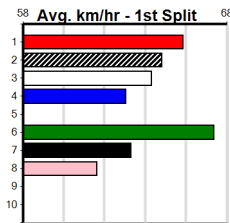

3

7:36PM

(VIC time)

RIPTIDE RUSLIE (1) was placed behind a gun middle distance performer two starts back and off the inside draw gets his chance. SHAKE AND BAKE (6) holds a class edge and just needs some luck in running. VISTA ARGON (2) can make a mid race move.

Watchdog Tips: **1** **6** **2** **4** **Bet:** **Box Trifecta 1,2,6 ($10 for 166.67%)**

Form	Box	Weight	Dist	Track	Date	Time	BON	Margin	1st/2nd (Time)	PIR	Checked	Comment	W/R	Split 1	S/P	Grade

1 RIPTIDE RUSLIE [5] *Super run here 2 starts back, hard to hold out*
BD D Apr-20 MY REDEEMER **VIS VITAE** **$3.40**

Winnng Boxes																	
1	2	3	4	5	6	7	8										
2	2	1	3														2
Prize	$102,410.83																
Best	33.98																
Starts	95-10-15-18																
Trk/Dst	21-3-3-3																
APM	$11155																

3rd (1) 27.8 680 GEL R6 13-Sep-24 39.58 39.11 7.00LETHANOL VOLUME (39.11) M/4233 . . . . 18.54 $35.40 S
5th (1) 27.7 595 SAN R7 19-Sep-24 34.95 34.44 7.50LCANYA ALL CLASS (34.44) M/5555 . . . . 9.45 $42.50 X45
2nd (2) 27.9 595 SAP R8 30-Sep-24 34.23 33.99 3.5LAUNT VIRGINIA (33.99) M/1222 . . . . 9.34 $45 X45
2nd (3) 27.9 596 GEL R5 07-Oct-24 34.74 34.63 0.50STELLA GIRL (34.71) M/3332 . . . . 9.55 $4.80 X45

2 VISTA ARGON [5] *Can wind up mid race, each way all day*
RF D Oct-22 ASTON RUPEE **GYPSY VISTA** **$3.60**

Winnng Boxes																	
1	2	3	4	5	6	7	8										
1																	2
Prize	$21,715.00																
Best	34.28																
Starts	16-3-3-2																
Trk/Dst	5-1-1-0																
APM	$14024																

3rd (7) 37.5 600 MEP R5 18-Sep-24 34.97 34.90 1.00LVISTA CADMIUM (34.90) S/6664 . . . . 9.26 $26.70 RW
1st (6) 37.6 730 MEP R5 25-Sep-24 43.45 43.45 0.75LCANYA VIVI (43.49) M/2111 . . . . 5.08 $2.50 RW
6th (6) 37.1 595 SAN R9 03-Oct-24 34.82 34.12 2.25LPONTING (34.68) M/6666 . . SW . . 9.52 $7.00 5
5th (3) 37.8 660 BAL R6 09-Oct-24 38.67 38.54 2.00LJACKPOT JEWEL (38.54) M/3333 . . . . 12.94 $5.20 5

3 JEREMY SPOKE [5] *Form has tapered off, place looks best*
BK D Aug-21 NEED MY MONEYNOW **LITTLE BIT SLICK** **$26.00**

Winnng Boxes																	
1	2	3	4	5	6	7	8										
1	1	1	1	1													
Prize	$25,780.00																
Best	34.59																
Starts	60-4-10-11																
Trk/Dst	18-2-3-3																
APM	$7765																

4th (6) 34.6 595 SAN R6 19-Sep-24 35.09 34.44 5.00LMISS JAZZ (34.75) M/7776 . . . . 9.62 $65.40 5
4th (3) 34.4 680 WGL R6 24-Sep-24 39.59 39.40 2.75LSTACY'S MUM (39.40) M/444 . . . . 18.54 $30.60 5
T (1) 34.2 715 SAN R5 03-Oct-24 0.00 41.65 .ETHANOL WATER (41.65) S/7777 . . V0 . . 6.49 $95.00 X45
8th (7) 34.6 595 SAN R5 10-Oct-24 35.11 34.00 11.00LPREMIUM EQUITY (34.39) M/8888 . . . . 9.67 $105.10 5

4 VISTA CADMIUM [5] *Nice run last time in handy company, respect.*
RF B Oct-22 ASTON RUPEE **GYPSY VISTA** **$9.00**

Winnng Boxes																	
1	2	3	4	5	6	7	8										
2																	1
Prize	$13,330.00																
Best	34.83																
Starts	16-3-2-3																
Trk/Dst	1-0-0-0																
APM	$11966																

1st (2) 27.9 600 MEP R5 18-Sep-24 34.90 34.90 0.25LMAGIC DARK STAR (34.92) M/7542 . . SW . . 9.30 $18.50 RW
6th (6) 28.3 600 MEA R7 28-Sep-24 35.06 34.67 3.00LWHODAT SHANLYN (34.85) M/6666 . . . . 9.30 $6.00 5
6th (8) 28.1 595 SAN R6 03-Oct-24 34.83 34.12 6.50LWREN BALE (34.39) M/6544 . . . . 9.58 $13.70 5
3rd (7) 28.7 660 BAL R6 09-Oct-24 38.62 38.54 1.5LJACKPOT JEWEL (38.54) M/2112 . . . . 12.85 $3.80 5

5 *** VACANT BOX ***

Trainer:
Owner(s):