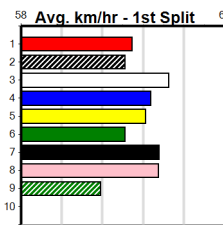

Distance: 515m, Race Type: Mixed 6/7 Heat, Total Prizemoney: \$3,340
1st: \$2,230, 2nd: \$690, 3rd: \$345, 4th: \$75

6

8:46PM (VIC time)

COME TO PARTY (4) continues to elevate his racing and he can find the arm early and that should be game set and match. CARUGGI (1) showed significant improvement when posting a speedy 25.37 last start Ballarat win.

Watchdog Tips:

4

1

2

6

Bet:

Win 4

Main table containing race details for 10 horses, including names, trainers, odds, and winning boxes. Races include Caruggi [7], Paw Zeva (NSW)[7], Hawkeyed Kid [7], Come to Party [6], Flying Proud [7], Paw Yanelle (NSW)[6], Kiwi Ice Cube [7], Tessa England [6], Kamali [7] Res., and No Reserve ***.