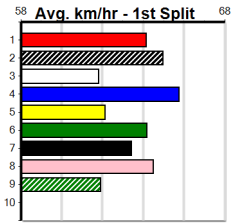

Watchdog Tips:

3

6

1

7

Bet:

Trifecta 3/1,6/1,6,7 (\$10 - 250%)

Table with 10 rows of race information. Each row includes horse name, trainer, date, track, time, odds, and a 'Winning Boxes' table. Row 1: KIWI HARRY [7], \$4.00. Row 2: SAINTLY HIGHWAY [7], \$18.00. Row 3: ALABAMA JAMMER [7], \$1.90. Row 4: LALA BUFFY [7], \$15.00. Row 5: OH MY PIE [7], \$26.00. Row 6: CANYA KIPPER (NSW)[7], \$5.00. Row 7: BANDIT BARBIE (NSW)[6], \$10.00. Row 8: BE GRACEFUL [6], \$41.00. Row 9: KAMALI [7] Res., \$34.00. Row 10: *** NO RESERVE ***.

Distance: 515m, Race Type: Mixed 6/7 Heat, Total Prizemoney: \$3,340
1st: \$2,230, 2nd: \$690, 3rd: \$345, 4th: \$75

6

8:46PM (VIC time)

COME TO PARTY (4) continues to elevate his racing and he can find the arm early and that should be game set and match. CARUGGI (1) showed significant improvement when posting a speedy 25.37 last start Ballarat win.