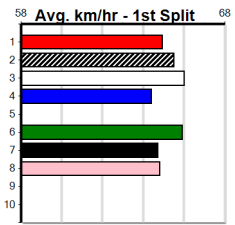

SEAN WON \$6560 LAST THURSDAY DOG

Distance: 515m, Race Type: Grade 5, Total Prizemoney: \$3,340
1st: \$2,230, 2nd: \$690, 3rd: \$345, 4th: \$75

10

10:07PM

(VIC time)

MEPUNGA OLLIE (2) holds a class advantage and his best form looks superior. PAW BODHI (1) is armed with a powerful finish and is a must for top 3 SRM players. PAW FREDRICK (4) once fully balanced has a big engine.