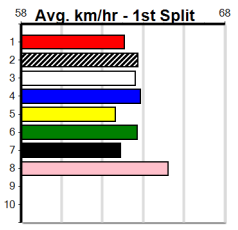

12
10:47PM

CALCUTTA NIGHT HERE NOVEMBER 23

Distance: 515m, Race Type: Grade 5, Total Prizemoney: $3,340
1st: $2,230, 2nd: $690, 3rd: $345, 4th: $75

DASHER BALE (1) can settle mid field make a mid race move and prove hard to hold out in the final stages. PAW DIMETRA (5) relies on luck but clearly has the talent to take out a race of this nature. FERNLEIGH (2) is much better than her form reads.

Watchdog Tips: **1 5 2 3** Bet: **Box Trifecta 1,2,3,5 ($10 for 41.67%)**

Form	Box	Weight	Dist	Track	Date	Time	BON	Margin	1st/2nd (Time)	PIR	Checked	Comment	W/R	Split 1	S/P	Grade
1 DASHER BALE (NSW)[5] <i>As fast as these, draw helps, go close.</i> $2.60																
FIDRIA BALE Mar-22 FERNANDO BALE Trainer: Tammy Kennedy-harris (Devon Meadows)																
4th	(7)	33.9	500	BEN	R6	27-Sep-24	28.56	27.99	3.75LAWESOME AVENGER (28.31)	M/776	.	.	W	6.85	$19.50	5
4th	(5)	34.3	515	SAP	R12	30-Sep-24	30.05	29.15	2.50LGRACELAND BOY (29.88)	S/8544	.	.	.	5.35		5NP
5th	(5)	34.5	520	GEL	R7	07-Oct-24	30.83	29.88	9.00LMEATBALL MOLLY (30.21)	S/7776	.	.	.	5.62	$17.40	5
2nd	(1)	34.5	460	WGL	R8	10-Oct-24	26.16	25.83	4.25LWILD CUDDLE (25.88)	S/653	.	.	.	6.74	$5.50	T3-5
Owner(s): L Harris																

Winnning Boxes

1	2	3	4	5	6	7	8
2	1			1	1		2
Prize Best							$11,875.00
Starts							45-7-4-4
Trk/Dst							3-0-0-0
APM							$7002

2 FERNLEIGH [5] <i>Better than form reads, likely improver.</i> $10.00																
BKSUPERIOR PANAMA Trainer: Joyce Condon (Devon Meadows)																
3rd	(4)	28.6	515	SAP	R3	23-Sep-24	29.82	29.16	4.25LFLYING MUFFIN (29.54)	S/5433	.	.	.	5.27	$17.90	5
5th	(5)	28.7	515	SAP	R7	30-Sep-24	29.96	29.15	5.50LDSHEVELED (29.58)	S/5455	.	.	.	5.31	$34.10	RWH
5th	(3)	28.4	350	HVL	R7	06-Oct-24	19.63	19.34	4.25LBALLAN BRUMBLY (19.35)	M/2	.	.	.	6.57	$17.30	5
7th	(4)	28.0	515	SAN	R12	10-Oct-24	30.52	29.13	11.00LNACHO COOKIE (29.78)	S/8888	.	.	.	5.35	$9.60	5
Owner(s): J Wynd																

Winnning Boxes

1	2	3	4	5	6	7	8
			1	2	1		
Prize Best							$6,970.00
Starts							22-4-3-2
Trk/Dst							3-0-0-1
APM							$3324

3 YOU'RE IN LUCK [5] <i>Handy recent winner, must keep safe</i> $10.00																
BD MOREIRA Trainer: Lina Repici (Hampton Park)																
6th	(5)	24.3	510	SLE	R8	25-Sep-24	29.88	29.20	4.25LSWEET KATHLENE (29.59)	M/554	.	.	.	9.69	$43.20	5
3rd	(1)	24.5	400	WGL	R11	27-Sep-24	23.10	22.64	2.50LGALLOPING JESSIE (22.94)	M/33	.	.	.	8.69	$106.80	5
8th	(5)	24.4	400	WGL	R6	04-Oct-24	23.29	22.71	8.50LHOLTORF BALE (22.71)	S/88	.	.	.	8.71	$27.30	T3-5
1st	(4)	24.3	400	WGL	R4	10-Oct-24	22.95	22.67	1.5LLOCKED AND READY (23.05)	M/3	.	.	SW	8.54	$6.10	T3-5
Owner(s): L Repici																

Winnning Boxes

1	2	3	4	5	6	7	8
1		1	3		1		1
Prize Best							$19,350.00
Starts							114-7-14-22
Trk/Dst							4-1-0-0
APM							$4334

4 ASTON QUARTZ [5] <i>Hot and cold form line, needs a good start.</i> $8.00																
BK BERNANDO BALE Trainer: Elise Knott (Carnegie)																
5th	(8)	27.3	350	HVL	R8	09-Aug-24	20.00	19.57	6.50LCRACKERJACK JET (19.58)	M/3	.	.	SW	6.68	$8.80	T3-5
4th	(1)	27.9	300	MBR	R1	24-Aug-24	17.19	16.77	3.00LSTREET BEAST (16.98)		.	.	.	4.58	$7.50	6
8th	(7)	28.2	390	SHP	R5	02-Sep-24	23.04	21.92	12.00LCOCKTAIL (22.27)	M/88	.	.	.	8.91	$25.60	5
8th	(1)	28.0	400	GEL	R13	10-Sep-24	23.51	22.54	13.00LMR. BARTENDER (22.60)	Q/88	.	.	.	9.04	$22.00	5
Owner(s): R Borda																

Winnning Boxes

1	2	3	4	5	6	7	8
	1	1				2	
Prize Best							$4,125.00
Starts							FSH
Trk/Dst							14-4-0-0
APM							0-0-0-0
							$2245