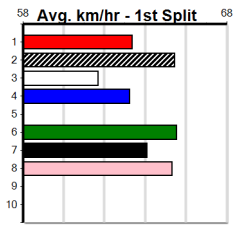

2

7:14PM

(VIC time)

CLOUD SCOOTIN' (2) looks the leader here and is a tough proposition to run down when on the arm in this class. BEST OF COLOUR (1) should settle top 3 and a podium finish looks likely. PONTING (6) has been hitting the scoreboard in recent times.