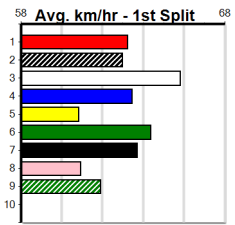

Distance: 515m, Race Type: Mixed 6/7 Heat, Total Prizemoney: \$3,340
1st: \$2,230, 2nd: \$690, 3rd: \$345, 4th: \$75

5

8:24PM

(VIC time)

ALABAMA JAMMER (3) announced himself as a potential star sprinter following his red-hot 25.77 Warragul win on debut. CANYA KIPPER (6) will need luck going into the first bend but he is too talented to dismiss.