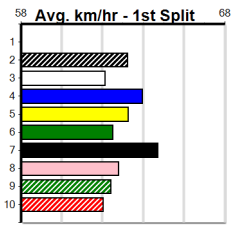

GREYHOUNDS ENTERTAINMENT

Distance: 515m, Race Type: Maiden, Total Prizemoney: $2,860
1st: $1,900, 2nd: $590, 3rd: $295, 4th: $75

1
6:52PM
(VIC time)

Watch SMART BEE (2) unlucky placing on debut and that is enough justification to select her on top.
VISTA VANADIUM (3) is a strong type closing in on his first race win. FEAT OF STRENGTH (8)
would prefer an inside draw but has the talent.

Watchdog Tips: **2** **3** **8** **6** **Bet:** **Box Trifecta 2,3,6,8 ($10 for 41.67%)**