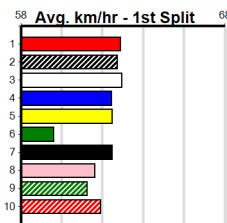

TOONGABBIE LODGE (0-2 WINS)(300+ RA

Distance: 595m, Race Type: Restricted Win, Total Prizemoney: \$3,940
1st: \$2,640, 2nd: \$815, 3rd: \$410, 4th: \$75

9

9:52PM

(VIC time)

BLACK IN SYYLE (3) can camp on the speed and looks suited to a race of this calibre. CAPTAIN KATIE (2) looks a big chance to land on the arm and is a must for top 3 SRM players. MR DRIFTER (4) was far from disgraced when placed here last start.