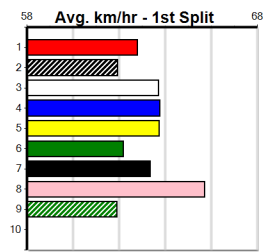

4

8:02PM

(VIC time)

Distance: 515m, Race Type: Mixed 6/7 Heat, Total Prizemoney: $3,340
1st: $2,230, 2nd: $690, 3rd: $345, 4th: $75

SPRING REGENCY (5) is unbeaten in his two Vic runs since joining his new kennel and once fully balanced he has an elite motor. SUNSET WISP (6) beat a handy maiden line up last start at Ballarat when clocking a speedy 25.40 win.

Watchdog Tips: 5 6 4 1 Bet: Box Quinella 4,5,6 ($10 for 333.33%)

PAW BARTON (NSW)[7] Drawn to settle closer than usual, respect. $4.50
WF Dog Jan-23 Sire: FERNANDO BALE Dam: ZELZER ALLEN
Owner(s): B Wheeler
Trainer: Thomas Dailly (Anakie)
Winning Distances: < 300m (0) 300 - 399m (0) 400 - 499m (1) 500 - 599m (0) 600 - 699m (0) > 700m (0)
Winning Weights: 32.9(1)
4th (7) 32.7 525 MEP R2 18-Sep-24 30.84 29.87 7.50L SWEET AS SARAH (30.33) M/5444 . . . SW . 5.26 $10.30 M
1st (7) 32.9 450 BAL R4 25-Sep-24 25.94 25.40 2.25L VISTA VANADIUM (26.08) M/322 . . . . . 6.79 $4.00 MH
5th (7) 32.7 450 BAL R4 02-Oct-24 25.96 25.12 7.50L PAW FABIAN (25.46) S/777 . . . . . 6.84 $2.30 MF
2nd (2) 33.2 450 BAL R9 09-Oct-24 25.83 25.19 2.75L PAW YANELLE (25.64) M/555 . . . . . 6.72 $3.60 7
Last 3 wins NOT included above

PRETTY TREASURE [7] Just out of maiden class, tougher here, tested. $15.00
BK Bitch Mar-22 Sire: SHIMA SHINE Dam: MEPUNGA GAL
Owner(s): C Treasure
Trainer: Craig Treasure (Hazelwood South)
Winning Distances: < 300m (0) 300 - 399m (0) 400 - 499m (0) 500 - 599m (1) 600 - 699m (0) > 700m (0)
Winning Weights: 29.1(1)
3rd (4) 30.0 515 SAP R1 04-Aug-24 30.81 29.55 3.00L TAKE A CARNATION (30.60) M/5423 . . . . . 5.36 $16.80 M
4th (8) 30.1 435 SLE R2 14-Aug-24 25.24 24.45 8.50L LAKEVIEW APRIL (24.65) M/354 . . . . . 5.44 $2.40 M
5th (1) 29.7 515 SAP R1 09-Sep-24 30.51 29.69 11.00 PAW NILE (29.76) M/3355 . . . . . 5.20 $26.10 M
7th (5) 29.3 595 SAP R2 16-Sep-24 36.15 34.89 13.00 ASTON MONITOR (35.28) M/3335 . . . . . 9.71 $23.80 RW
3rd (6) 29.5 460 WGL R4 20-Sep-24 26.88 25.89 8.00L PAW YANELLE (26.34) M/553 . . . . . 6.89 $11.50 M
4th (4) 29.9 460 WGL R2 24-Sep-24 26.74 25.73 3.5L CLONCURRY GOLD (26.50) M/344 . . . . . 6.72 $11.80 M
4th (8) 29.6 460 WGL R4 04-Oct-24 26.82 25.76 4.25L SPEEDY BEAR (26.54) M/656 . . . . . 6.74 $26.20 M
1st (2) 29.1 510 SLE R1 09-Oct-24 29.67 28.98 0.25L MINTER ENVY (29.68) Q/222 . . . . . 9.51 $8.20 M
Last 3 wins NOT included above

MORaine WALLY [7] Find this harder than last starts win, place best $18.00
BK Dog Jan-23 Sire: KOBLENZ Dam: MORaine COCO
Owner(s): MORaine (SYN), G Judd, S Judd
Trainer: Peter Fulton (Ecklin South)
Winning Distances: < 300m (0) 300 - 399m (0) 400 - 499m (0) 500 - 599m (1) 600 - 699m (0) > 700m (0)
Winning Weights: 33.0(1)
7th (7) 31.9 390 WBL R2 01-Aug-24 22.99 21.93 9.00L PAW LAUREN (22.39) S/78 . . . . . 9.06 $19.00 MF
4th (7) 32.1 450 BAL R1 07-Aug-24 26.19 25.38 7.00L PAW JUDAS (25.71) M/765 . . . VO . 6.92 $18.20 M
3rd (6) 31.7 450 WBL R2 22-Aug-24 25.86 24.98 3.75L PAW WINCEY (25.60) M/655 . . . . . 6.91 $10.30 M
4th (8) 31.6 410 HOR R1 03-Sep-24 23.94 23.05 3.75L SUNTORY LISA (23.68) S/44 . . . . . 10.75 $3.60 M
2nd (2) 31.8 485 HOR R2 10-Sep-24 27.76 27.27 5.50L WANDERING ROGUE (27.38) M/333 . . . . . 6.79 $6.20 M
5th (8) 32.6 450 WBL R4 19-Sep-24 26.09 25.20 6.00L EXTRADITED (25.70) M/433 . . . . . 6.87 $16.40 MH
3rd (2) 32.5 515 SAP R1 30-Sep-24 30.21 29.15 10.00 PAW PHELPS (29.53) M/6333 . . . SW . 5.26 $30.60 M
1st (2) 33.0 520 GEL R1 07-Oct-24 30.84 29.88 1.5L FUJI APPLE (30.94) M/2111 . . . . . 5.46 $10.20 M
Last 3 wins NOT included above