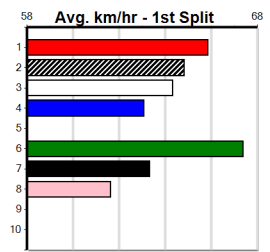

SANDOWN GREYS EVERY MONDAY NIGHT

3

7:36PM

(VIC time)

Distance: 595m, Race Type: Grade 5, Total Prizemoney: $3,940
1st: $2,640, 2nd: $815, 3rd: $410, 4th: $75

RIPTIDE RUSLIE (1) was placed behind a gun middle distance performer two starts back and off the inside draw gets his chance. SHAKE AND BAKE (6) holds a class edge and just needs some luck in running. VISTA ARGON (2) can make a mid race move.

Watchdog Tips: **1** **6** **2** **4** **Bet:** **Box Trifecta 1,2,6 ($10 for 166.67%)**

1

Form Box Wgt Dist Track Date Time BON Margin 1st/2nd (Time) PIR Checked Comment W/R Split 1 S/P Grade

RIPTIDE RUSLIE [5] Super run here 2 starts back, hard to hold out $3.40

BD Dog Apr-20 Sire: MY REDEEMER Dam: VIS VITAE Trainer: Russell Edwards (Devon Meadow)

Owner(s): R Edwards

Winning Distances: < 300m (0) 300 - 399m (0) 400 - 499m (0) 500 - 599m (3) 600 - 699m (6) > 700m (1)

Winning Weights: 27.5(2) 27.8(2) 28.0(1) 28.1(2) 28.2(2) 28.4(1)

4th (4)	27.3	715	SAN	R4	01-Aug-24	42.39	41.78	9.00L	AUNT VIRGINIA (41.78)	M/5564	.	.	.	6.22	$29.60	SH
4th (4)	27.2	650	WBL	R8	08-Aug-24	38.23	37.50	11.00	RAYA STAR (37.50)	M/555	.	SW	.	17.87	$13.90	S
7th (8)	27.6	640	SLE	R8	01-Sep-24	37.52	36.97	8.00L	RAYA STAR (36.97)	M/6555	.	.	.	6.26	$25.10	5
2nd (5)	27.8	595	SAP	R4	09-Sep-24	34.25	34.17	1.25L	DOUBLE DENIM (34.17)	M/2222	.	.	.	9.25	$37.30	X45
3rd (1)	27.8	680	GEL	R6	13-Sep-24	39.58	39.11	7.00L	ETHANOL VOLUME (39.11)	M/4233	.	.	.	18.54	$35.40	S
5th (1)	27.7	595	SAN	R7	19-Sep-24	34.95	34.44	7.50L	CANYA ALL CLASS (34.44)	M/5555	.	.	.	9.45	$42.50	X45
2nd (2)	27.9	595	SAP	R8	30-Sep-24	34.23	33.99	3.5L	AUNT VIRGINIA (33.99)	M/1222	.	.	.	9.34	X45	X45
2nd (3)	27.9	596	GEL	R5	07-Oct-24	34.74	34.63	0.50L	STELLA GIRL (34.71)	M/3332	.	.	.	9.55	$4.80	X45

Last 3 wins NOT included above

1st (3)	28.2	680	GEL	R6	03-May-24	39.33	39.33	1.75L	WEBLEC WRANGLER (39.44)	M/4332	.	SW	.	18.65	$41.00	5
1st (8)	28.2	715	SAP	R6	20-May-24	42.08	42.08	3.5L	LILLY INTENTION (42.32)	Q/2111	.	.	.	6.17	$7.10	5
1st (2)	28.1	595	SAN	R8	06-Jun-24	34.67	34.00	4.25L	LOTTIE INTENTION (34.95)	M/2111	.	.	.	9.46	$5.70	5

Box	1st	2nd	3rd	4th	5th	6th	7th	8th
1	2	5	5		7	3		
2	2	3	2	1	3	2		
3	1	2	3	1	2	4		2
4	3	2	2	2	2		2	
5		1	1	2	3	1		
6			2	1	3	4	1	
7		2	1	2				
8	2		2	2		1	1	

Prize Best Starts Trk/Dts APM

$102410.83
33.98(4)-9/3/23
95-10-15-18
21-3-3-3
11155