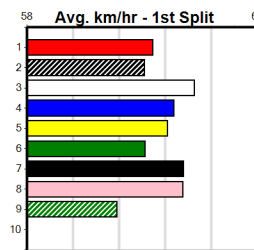

7

9:08PM

(VIC time)

Distance: 515m, Race Type: Mixed 6/7 Heat, Total Prizemoney: $3,340
1st: $2,230, 2nd: $690, 3rd: $345, 4th: $75

FLYING BATTY (3) exited this exact draw in recording an impressive 25.97 Warragul win on debut and can make it 2 wins from as many starts here. BEAUTIFUL STORY (4) drops in class and handles this circuit. PAW ALEXIS (5) can show early speed.

Watchdog Tips: 3 4 5 8 Bet: Box Quinella 3,4,5 ($10 for 333.33%)

CHILLI PEPPER [7] Will go around big odds, needs a jam up. $34.00
BK Bitch Mar-22 Sire: SHIMA SHINE Dam: SUGAR SPICE
Owner(s): J Biddell
Winning Distances: < 300m (0) 300 - 399m (0) 400 - 499m (1) 500 - 599m (0) 600 - 699m (0) > 700m (0)
Winning Weights: 23.6(1)
1st (4) 23.6 400 WGL R2 04-Apr-24 22.98 22.65 5.50L SIN CITY MARV (23.33) Q/11 . . . . . 8.51 $1.70 T3-M
4th (8) 22.8 390 SHP R2 22-Apr-24 22.73 21.96 6.00L RAGING STORM (22.34) S/73 . . . . . 8.76 $10.00 7
6th (4) 23.1 395 TRA R4 03-May-24 22.72 21.81 11.00 FIFI BALE (22.02) M/666 . . . . . 3.97 $11.80 X67
4th (8) 24.8 300 HVL R3 26-Jul-24 17.30 16.76 7.50L RAGING ELSA (16.79) Q/3 . . . . . 4.10 $4.80 T3-7
4th (2) 24.7 400 WGL R10 01-Aug-24 23.36 22.88 2.75L OLYMPIC HISTORY (23.18) M/54 . . . . . 8.75 $2.80 7
5th (1) 24.4 400 WGL R10 08-Aug-24 23.79 22.66 9.00L SPICY ASSASSIN (23.18) Q/45 . . . . . 8.81 $6.70 T3-7
7th (4) 24.4 460 WGL R9 29-Aug-24 27.08 26.01 14.00 SOMETHING CLEVER (26.13) S/775 . . . . . 6.85 $37.70 T3-RW
8th (6) 25.4 460 WGL R10 26-Sep-24 26.95 25.80 10.00 HIGHLAND WARRIOR (26.26) M/776 . . . . . 7.02 $32.20 T3-RW
Last 3 wins NOT included above
Prize Best $1175.00
Starts FSH 10-1-0-0
Trk/Dts 0-0-0-0
APM 290

MAYAN CHIEF [7] Biks Can produce a big run at times, place hope. $26.00
BK Dog Nov-21 Sire: SENNACHIE Dam: BUSY BELLA
Owner(s): T Cortese
Winning Distances: < 300m (0) 300 - 399m (0) 400 - 499m (1) 500 - 599m (0) 600 - 699m (0) > 700m (0)
Winning Weights: 31.0(1)
4th (3) 30.9 460 WGL R2 30-Aug-24 26.35 25.80 6.50L MYSTERY TERMS (25.92) S/877 . . . . . 6.78 $27.80 RW
3rd (8) 30.6 525 MEP R9 04-Sep-24 30.89 30.09 6.50L WARREGO STORM (30.43) S/6333 . . . . . 5.25 $20.20 X67H
4th (8) 30.8 515 SAP R5 09-Sep-24 30.19 29.69 2.50L PALDRON BALE (30.02) M/2222 . . . . . 5.25 $5.60 X67
F (1) 31.0 515 SAP R6 16-Sep-24 0.00 29.52 . PAW HARRY (29.75) M/35 . . . . . 5.23 $12.10 X67H
6th (8) 30.9 460 WGL R9 20-Sep-24 26.43 25.89 2.50L HEY PRESTO (26.27) M/777 . . . . . 6.79 $71.80 X67
6th (1) 31.0 460 WGL R4 24-Sep-24 26.58 25.73 6.00L BAGGIO (26.17) M/644 . . . . . 6.65 $19.50 RWH
2nd (3) 31.1 460 WGL R7 03-Oct-24 26.53 26.16 0.50L BOBBY BACCALA (26.50) M/212 . . . . . 6.68 $4.30 T3-RW
ST (-) 30.6 400 WGL 10-Oct-24 22.95 0.01L Trial Cleared S/21 . . . . . 1of7 . . . . . ST
Last 3 wins NOT included above
1st (8) 31.0 400 WGL R2 09-Nov-23 22.89 22.81 7.50L LOUIE CAN FLY (23.42) Q/11 . . . . . 8.45 $1.90 T3-M
Prize Best $4732.50
Starts FSH 30.03(7)-20/6/24
Trk/Dts 30-1-3-4
APM 12-0-0-2 2229

FLYING BATTY [7] Impressive on debut, hard to catch $2.50
BK Bitch Oct-22 Sire: MY REDEEMER Dam: FLYING UNICORN
Owner(s): T Erenshaw
Winning Distances: < 300m (0) 300 - 399m (0) 400 - 499m (1) 500 - 599m (0) 600 - 699m (0) > 700m (0)
Winning Weights: 25.7(1)
1st (3) 25.7 460 WGL R2 08-Oct-24 25.96 25.73 1.25L BENGAL BEAST (26.04) Q/211 . . . . . SW . . . . . 6.58 $1.60 M
Last 3 wins NOT included above
Prize Best $1680.00
Starts FSH . . . . .
Trk/Dts 1-1-0-0
APM 0-0-0-0 1680