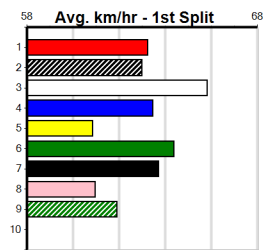

5

8:24PM

(VIC time)

Distance: 515m, Race Type: Mixed 6/7 Heat, Total Prizemoney: $3,340
1st: $2,230, 2nd: $690, 3rd: $345, 4th: $75

ALABAMA JAMMER (3) announced himself as a potential star sprinter following his red-hot 25.77 Warragul win on debut. CANYA KIPPER (6) will need luck going into the first bend but he is too talented to dismiss.

Watchdog Tips: 3 6 1 7 Bet: Trifecta 3/1,6/1,6,7 ($10 - 250%)

1 KIWI HARRY [7] Ballarat win last time was impressive, threat $4.00
BD Dog Jan-23 Sire: FERNANDO BALE Dam: LALA KIWI
Owner(s): DAILLY GREYHOUND FARMS (SYN), G Dailly, T Dailly
Trainer: Thomas Dailly (Anakie)
Winning Distances: < 300m (0) 300 - 399m (0) 400 - 499m (1) 500 - 599m (0) 600 - 699m (0) > 700m (0)
Winning Weights: 32.1(1)
3rd (7) 31.9 450 BAL R3 02-Oct-24 25.76 25.12 6.00L CARUGGI (25.37) M/533 6.83 $9.80 M
1st (6) 32.1 450 BAL R1 09-Oct-24 25.37 25.19 7.50L KIWI KENJI (25.86) Q/111 SW 6.63 $4.70 M
Box History: Bx 1st 2nd 3rd 4th 5th 6th 7th 8th
Prize Best $1940.00 FSH
Starts 2-1-0-1
Trk/Dts 0-0-0-0
APM 1940

2 SAINTLY HIGHWAY [7] New here, meets some fast types, place best $18.00
BK Dog Oct-22 Sire: TOMMY SHELBY Dam: KUMBIA LASS
Owner(s): CHAMPAGNE PTN (SYN), S Smith, A Langton
Trainer: Angela Langton (Anakie)
Winning Distances: < 300m (0) 300 - 399m (0) 400 - 499m (1) 500 - 599m (0) 600 - 699m (0) > 700m (0)
Winning Weights: 34.6(1)
5th (7) 34.8 450 BAL R3 22-May-24 26.28 25.22 9.50L FLYING HELLCAT (25.63) M/455 6.89 $10.70 MH
6th (1) 34.7 450 SHP R8 03-Jun-24 26.13 24.99 14.00 DEADLY AVENGER (25.18) M/566 6.82 $8.90 MH
5th (2) 34.7 460 GEL R9 16-Aug-24 27.10 25.44 12.00 PAW ALEXIS (26.28) M/455 6.89 $15.30 RW
3rd (8) 34.7 400 GEL R3 27-Aug-24 23.25 22.57 5.50L BOMBARDA MAXIMA (22.87) M/34 8.64 $1.90 M
1st (7) 34.6 400 GEL R1 31-Aug-24 22.91 22.30 0.10L DIFFERENT HERE (22.91) M/42 8.74 $5.60 M
5th (1) 34.6 525 MEP R11 04-Sep-24 30.86 30.09 8.50L BEGGIN' (30.27) M/3345 5.19 $20.50 X67H
5th (8) 34.5 525 MEP R9 18-Sep-24 31.21 29.87 12.00 IVORY PYGMY (30.37) S/4544 5.27 $6.60 7
4th (3) 34.8 460 GEL R9 28-Sep-24 26.01 25.58 6.50L SET TO SIZZLE (25.58) M/544 6.78 $30.70 X67
Box History: Bx 1st 2nd 3rd 4th 5th 6th 7th 8th
Prize Best $1915.00 FSH
Starts 8-1-0-1
Trk/Dts 0-0-0-0
APM 1547

3 ALABAMA JAMMER [7] Ultra impressive on debut, hard to catch $1.90
BKW Dog Mar-23 Sire: MY REDEEMER Dam: CAPTAIN JACKIE
Owner(s): The Wang wonky rail (SYN), B Clark, L Okeeffe
Trainer: Matthew Clark (Briagolong)
Winning Distances: < 300m (0) 300 - 399m (0) 400 - 499m (1) 500 - 599m (0) 600 - 699m (0) > 700m (0)
Winning Weights: 32.5(1)
1st (3) 32.5 460 WGL R3 01-Oct-24 25.77 25.54 13.00 HAWKER HURRICANE M/111 SW 6.57 $1.50 MH
4th (3) 32.3 460 WGL R3 08-Oct-24 26.34 25.73 9.00L HIGHLY ABRASIVE (25.73) M/354 6.52 $4.50 MF
Box History: Bx 1st 2nd 3rd 4th 5th 6th 7th 8th
Prize Best $1755.00 FSH
Starts 2-1-0-0
Trk/Dts 0-0-0-0
APM 1755