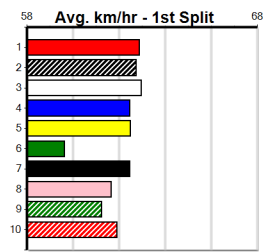

TOONGABBIE LODGE (0-2 WINS)(300+ RANK)

9

9:52PM

(VIC time)

Distance: 595m, Race Type: Restricted Win, Total Prizemoney: $3,940
1st: $2,640, 2nd: $815, 3rd: $410, 4th: $75

BLACK IN SYYLE (3) can camp on the speed and looks suited to a race of this calibre. CAPTAIN KATIE (2) looks a big chance to land on the arm and is a must for top 3 SRM players. MR DRIFTER (4) was far from disgraced when placed here last start.

Watchdog Tips: **3** **2** **4** **8** **Bet:** Box Quinella 2,3,4 ($10 for 333.33%)

1

BE LITTLE [6] **Can spear the lids, flat patch soon after, place.** **$10.00**

BK Dog **Nov-20** Sire: BERNARDO Dam: ZIPPING TINA Trainer: Gary Mcmillan (Nambrok)

Owner(s): G Mcmillan
Winning Distances: < 300m (0) 300 - 399m (2) 400 - 499m (0) 500 - 599m (0) 600 - 699m (0) > 700m (0)

Winning Weights: 31.4(1) 31.5(1)

5th (4)	30.8	435	SLE	R3	21-Aug-24	25.61	24.64	6.00L DAINTREE PEDRO (25.21)	M/766	. . . . .	5.54	$57.50	6G
6th (4)	31.1	435	SLE	R9	04-Sep-24	25.61	24.62	13.00 VELOX BALE (24.75)	Q/377	. . . . .	5.44	$3.60	T3-6
7th (6)	31.2	510	SLE	R5	08-Sep-24	29.59	28.65	14.00 DR. GILLIAN (28.65)	M/767	. . . . .	9.45	$52.90	RWH
3rd (6)	31.2	435	SLE	R10	11-Sep-24	24.99	24.22	5.00L DAINTREE VISION (24.65)	M/543	. . . . .	5.48	$10.00	6G
3rd (1)	31.4	510	SLE	R9	18-Sep-24	29.43	29.20	3.5L LAKEVIEW KIM (29.20)	Q/343	. . . . .	9.34	$18.00	T3-RW
3rd (8)	31.4	510	SLE	R9	25-Sep-24	29.44	29.20	3.5L LAKEVIEW KIM (29.20)	M/433	. . . . .	9.52	$5.60	X67
3rd (8)	31.6	510	SLE	R9	02-Oct-24	29.44	28.65	2.00L COOL WHITE (29.32)	M/533	. . . . .	9.57	$54.50	X67
2= (1)	31.9	510	SLE	R3	06-Oct-24	29.32	28.69	3.75L BONIECKI (29.08)	Q/233	. . . . .	9.39	$37.40	X67

Last 3 wins NOT included above

1st (8)	31.4	300	HVL	R2	29-May-23	17.08	16.78	2.00L OHANA RANADI (17.21)	Q/1	. . . . .	3.97	$7.10	T3-M
1st (2)	31.5	350	TRA	R2	31-Jul-23	20.18	20.18	2.00L HOPES AND DREAMS (20.32)	M/22	. . . . .	6.81	$2.40	7

Box History

Bx	1st	2nd	3rd	4th	5th	6th	7th	8th
1		2	4		1	2		
2	1	2	3	1	2	1	1	1
3		2	3	1	1			1
4			1	1	2	1	1	
5				2	1			1
6		2	2		3	1	1	
7		1	1	2	2	1	1	
8	1	1	7		1	2		

Prize Best Starts Trk/Dts APM $12773.21 FSH 68-2-10-20 0-0-0-0 3144

2

CAPTAIN KATIE (SA)[6] **Suited this class, can lead, should feature.** **$4.00**

BD Bitch **Sep-22** Sire: FERAL FRANKY Dam: SWEET ON ME Trainer: Chris Reynolds (Little River)

Owner(s): The Nineofus (SYN), D Peckham, G Siney, B Schurgott, G Stenzl
Winning Distances: < 300m (0) 300 - 399m (0) 400 - 499m (1) 500 - 599m (1) 600 - 699m (0) > 700m (0)

Winning Weights: 26.0(1) 26.1(1)

7th (7)	26.0	600	MEP	R5	21-Aug-24	35.75	34.40	19.00 POHOLKE (34.43)	S/7777	. . . . .	9.33	$98.00	RWH
5th (3)	25.9	595	SAP	R3	26-Aug-24	35.17	33.98	7.50L PAW OCTAVIA (34.66)	M/1233	. . . . .	9.27	$9.30	RW
5th (2)	26.4	595	SAN	R5	05-Sep-24	35.63	34.37	12.00 BLACK THUMB (34.83)	Q/2223	. . . . .	9.38	$87.30	RW
7th (6)	26.3	460	GEL	R9	13-Sep-24	26.91	25.59	14.00 PAW VERNON (25.96)	M/766	. . . . .	6.89	$132.30	X67
6th (2)	26.2	525	MEP	R9	18-Sep-24	31.24	29.87	13.00 IVORY PYGMY (30.37)	M/7776	. . . . .	5.35	$32.10	7
4th (1)	26.2	525	MEP	R10	25-Sep-24	31.11	29.64	11.00 PAW SUMMER (30.36)	M/6555	. . . . .	5.29	$76.20	7
1st (6)	26.1	595	SAP	R4	30-Sep-24	35.14	33.99	0.25L SCOTCH TIME (35.16)	M/1111	. . . . .	9.31	$7.90	RW
2nd (1)	26.3	500	BEN	R7	09-Oct-24	28.48	28.32	2.50L SCOTT AQUAPHOBIA (28.32)	M/111	. . . . .	6.56	$7.40	T3-RW

Last 3 wins NOT included above

1st (8)	26.0	400	WGL	R2	11-Jul-24	23.28	23.08	3.5L TERRORISING TOM (23.52)	M/22	. . . . .	8.64	$2.50	T3-M

Box History

Bx	1st	2nd	3rd	4th	5th	6th	7th	8th
1		1		1				
2			1		1	1		
3					2			
4								
5		1						
6	1					1	1	
7					1		1	
8	1			1				

Prize Best Starts Trk/Dts APM $4630.00 FSH 35.14(6)-30/9/24 15-2-2-1 3-1-0-0 4008