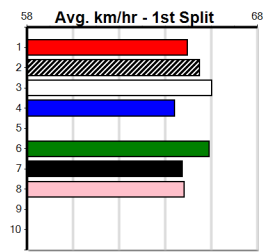

Sandown (SAP)

10

10:07PM

(VIC time)

SEAN WON $6560 LAST THURSDAY DOG

Distance: 515m, Race Type: Grade 5, Total Prizemoney: $3,340
1st: $2,230, 2nd: $690, 3rd: $345, 4th: $75

MEPUNGA OLLIE (2) holds a class advantage and his best form looks superior. PAW BODHI (1) is armed with a powerful finish and is a must for top 3 SRM players. PAW FREDRICK (4) once fully balanced has a big engine.

Watchdog Tips: **2** **1** **4** **6** **Bet:** Trifecta 2/1,4,6/1,4,6 ($10 - 166.67%)

Form Box Wgt Dist Track Date Time BON Margin 1st/2nd (Time) PIR Checked Comment W/R Split 1 S/P Grade

1 PAW BODHI (NSW)[5] Powerful type, draw helps, major player. **$5.50**
BK Bitch Jul-22 Sire: ALLEN DEED Dam: FANTA BALE Trainer: Mark Delbridge (Balliang)

Owner(s): B Wheeler
Winning Distances: < 300m (0) 300 - 399m (0) 400 - 499m (1) 500 - 599m (3) 600 - 699m (0) > 700m (0)
Winning Weights: 27.8(1) 28.0(1) 28.2(1) 28.7(1)

4th (1)	28.0	515	SAP	R6	19-Aug-24	30.10	29.31	10.00	HOT ASHES (29.43)	M/6664	.	.	.	5.30	$2.00	6G
3rd (1)	28.2	595	SAN	R6	22-Aug-24	34.35	34.19	1.00L	VISTA ARGON (34.28)	M/1122	.	.	.	9.31	$8.30	RWF
1st (2)	28.2	595	SAN	R3	29-Aug-24	34.45	34.03	1.00L	VISTA ARGON (34.51)	M/1111	.	SW	.	9.22	$3.70	X67
5th (6)	28.3	595	APK	R6	05-Sep-24	35.07	34.51	8.00L	ZINFANDEL PARDY (34.51)	.	.	.	9.13	$2.50	6	
5th (4)	28.5	530	APK	R4	12-Sep-24	31.08	30.37	10.00	APILLA (30.39)	.	.	.	5.42	$10.00	SH	
1st (7)	28.7	525	MEA	R12	28-Sep-24	30.25	29.60	1.00L	ON SONG ICE (30.31)	M/2222	.	.	.	5.14	$5.70	5
4th (3)	28.7	515	SAN	R2	03-Oct-24	29.89	29.38	3.25L	MY MAGIC MAN (29.67)	M/8664	.	.	.	5.23	$8.20	5
5th (6)	28.9	515	SAN	R11	10-Oct-24	30.04	29.13	4.00L	ASTON TOMMY (29.77)	M/8564	.	.	.	5.30	$6.40	5

Last 3 wins NOT included above

1st (7)	28.0	435	SLE	R2	23-Jun-24	24.41	24.37	4.25L	AUDACIOUS FANG (24.69)	Q/211	.	SW	.	5.30	$3.90	MH
1st (8)	27.8	595	SAP	R9	29-Jul-24	34.45	34.38	3.5L	GRACE BURGESS (34.68)	M/2211	.	.	.	9.40	$3.50	RW

Box History

Bx	1st	2nd	3rd	4th	5th	6th	7th	8th
1			1	1				
2	1		1	1				1
3				1	1			
4				1	1			1
5					1			
6					2			1
7	2							
8	1	1						

Prize Best Starts Trk/Dts APM $19415.00 29.89(3)-3/10/24 19-4-1-2 4-0-0-1 15659