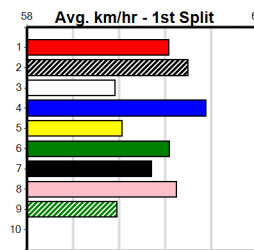

6

8:46PM

(VIC time)

Distance: 515m, Race Type: Mixed 6/7 Heat, Total Prizemoney: $3,340
1st: $2,230, 2nd: $690, 3rd: $345, 4th: $75

COME TO PARTY (4) continues to elevate his racing and he can find the arm early and that should be game set and match. CARUGGI (1) showed significant improvement when posting a speedy 25.37 last start Ballarat win.

Watchdog Tips: **4** **1** **2** **6** Bet: Win 4

CARUGGI [7] Big improvement showed in last start win, danger **$5.00**
F Dog Oct-22 Sire: FERAL FRANKY Dam: NORDEGREN Trainer: Korie-lee Heinrich (Anakie)
Winning Distances: < 300m (0) 300 - 399m (0) 400 - 499m (1) 500 - 599m (0) 600 - 699m (0) > 700m (0)
Winning Weights: 34.9(1)
3rd (3) 35.2 400 GEL R2 05-Jul-24 23.51 22.48 2.50L ASTON HEINEKEN (23.35) M/45 8.69 $2.80 M
5th (8) 34.9 525 MEP R3 25-Sep-24 30.71 29.64 4.50L PAW ZEVA (30.40) S/6565 5.26 $5.50 M
1st (5) 34.9 450 BAL R3 02-Oct-24 25.37 25.12 4.25L KIWI JAY (25.66) Q/1111 6.69 $3.10 M
Last 3 wins NOT included above
Box History: Bx 1st 2nd 3rd 4th 5th 6th 7th 8th
1 1
2
3 1
4
5 1
6
7
8 1
Prize Best $1940.00 FSH
Starts 3-1-0-1
Trk/Dts 0-0-0-0
APM 1836

PAW ZEVA (NSW)[7] Drawn to settle on the speed, each way hope. **$6.00**
WBEF Bitch Jan-23 Sire: FERNANDO BALE Dam: ZELZER ALLEN Trainer: Thomas Dailly (Anakie)
Winning Distances: < 300m (0) 300 - 399m (0) 400 - 499m (0) 500 - 599m (1) 600 - 699m (0) > 700m (0)
Winning Weights: 27.9(1)
3rd (2) 27.5 525 MEP R1 18-Sep-24 30.69 29.87 2.25L LALA BUFFY (30.54) Q/1222 5.22 $2.50 M
1st (1) 27.9 525 MEP R3 25-Sep-24 30.40 29.64 1.00L FEAT OF STRENGTH (30.47) Q/1111 5.10 $2.50 M
8th (7) 27.4 450 BAL R11 02-Oct-24 25.96 25.12 9.50L WHISKY TRIP (25.32) M/555 6.74 $11.20 X67
3rd (8) 27.6 450 BAL R9 09-Oct-24 25.88 25.19 3.5L PAW YANELLE (25.64) M/322 6.66 $4.60 7
Last 3 wins NOT included above
Box History: Bx 1st 2nd 3rd 4th 5th 6th 7th 8th
1 1
2 1
3
4
5
6
7
8 1
Prize Best $2495.00 FSH
Starts 4-1-0-2
Trk/Dts 0-0-0-0
APM 2495

HAWKEYED KID [7] On speed runner rising in class, tough ask. **$26.00**
BK Dog Apr-22 Sire: ORSON ALLEN Dam: CHAMPAGNE CHASER Trainer: Leanne Burke (Alberton West)
Winning Distances: < 300m (0) 300 - 399m (1) 400 - 499m (0) 500 - 599m (0) 600 - 699m (0) > 700m (0)
Winning Weights: 39.8(1)
8th (4) 39.5 460 WGL R5 25-Jul-24 27.25 26.16 9.00L ASTON VALOUR (26.65) M/678 6.81 $8.60 T3-RW
2nd (5) 39.4 460 WGL R7 01-Aug-24 26.37 26.14 3.5L BONIECKI (26.14) M/433 6.74 $7.90 X67
2nd (7) 39.5 460 WGL R7 08-Aug-24 26.41 26.06 0.75L PACIFIC PRINCESS (26.36) M/333 6.65 $2.30 T3-RW
4th (5) 39.4 460 WGL R7 15-Aug-24 26.61 25.97 4.25L IRINKA ASHLEY (26.32) M/455 6.78 $7.70 T3-RW
3rd (7) 39.8 460 WGL R7 22-Aug-24 26.30 25.96 4.75L OH LANA (25.98) M/434 6.72 $12.50 X67
3rd (3) 39.2 510 SLE R3 08-Sep-24 29.21 28.65 1.75L THORKILDSEN (29.09) M/222 9.34 $21.90 RWH
2nd (3) 39.3 510 SLE R9 18-Sep-24 29.24 29.20 0.75L LAKEVIEW KIM (29.20) M/222 9.31 $3.90 T3-RW
4th (2) 39.3 510 SLE R3 06-Oct-24 29.40 28.69 4.75L BONIECKI (29.08) Q/344 9.46 $13.00 X67
Last 3 wins NOT included above
1st (4) 39.8 395 TRA R3 10-Jul-24 22.84 22.23 3.75L SO ANGELIC (23.09) S/5221 3.90 $4.80 M
Box History: Bx 1st 2nd 3rd 4th 5th 6th 7th 8th
1 1
2 1
3 2 2
4 1 2 1 1
5 2 1 1
6
7 1 1 1
8
Prize Best $3530.00 FSH
Starts 15-1-5-3
Trk/Dts 0-0-0-0
APM 2351