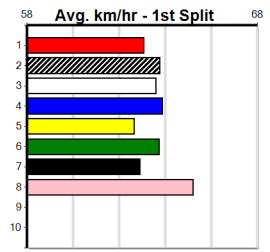

CALCUTTA NIGHT HERE NOVEMBER 23

12

10:47PM

(VIC time)

Distance: 515m, Race Type: Grade 5, Total Prizemoney: $3,340
1st: $2,230, 2nd: $690, 3rd: $345, 4th: $75

DASHER BALE (1) can settle mid field make a mid race move and prove hard to hold out in the final stages. PAW DIMETRA (5) relies on luck but clearly has the talent to take out a race of this nature. FERNLEIGH (2) is much better than her form reads.

Watchdog Tips: **1** **5** **2** **3** **Bet:** **Box Trifecta 1,2,3,5 ($10 for 41.67%)**

1

DASHER BALE (NSW)[5] **As fast as these, draw helps, go close.** **$2.60**

F Dog Mar-22 Sire: FERNANDO BALE Dam: IDRIA BALE Trainer: Tammy Kennedy-harris (Devon M)

Owner(s): L Harris

Winning Distances: < 300m (0) 300 - 399m (1) 400 - 499m (5) 500 - 599m (1) 600 - 699m (0) > 700m (0)

Winning Weights: 32.8(1) 33.0(1) 33.2(2) 33.9(1) 34.2(2)

Box	1st	2nd	3rd	4th	5th	6th	7th	8th
1	2	2	1	1				
2	2		2	1	1			
3	1	1		2				
4				1	4			
5	1			1	1			
6	1	1	1		2	1		
7			1	3			2	1
8	2			1	1	2	1	

Prize Best Starts Trk/Dts APM: $11875.00, 29.98(2)-23/9/24, 45-7-4-4, 3-0-0-0, 7002

2

FERNLEIGH [5] **Better than form reads, likely improver.** **$10.00**

BK Bitch Jan-22 Sire: SUPERIOR PANAMA Dam: SUPERIOR FAITH Trainer: Joyce Condon (Devon Meadows)

Owner(s): J Wynd

Winning Distances: < 300m (0) 300 - 399m (2) 400 - 499m (2) 500 - 599m (0) 600 - 699m (0) > 700m (0)

Winning Weights: 28.6(1) 28.8(1) 29.0(1) 29.6(1)

Box	1st	2nd	3rd	4th	5th	6th	7th	8th
1		1					1	1
2		1	1		1			1
3					2			
4			1	1	1		1	
5	1				1			
6	2			1	1		1	
7	1	1						
8								

Prize Best Starts Trk/Dts APM: $6970.00, 29.82(4)-23/9/24, 22-4-3-2, 3-0-0-1, 3324

3

YOU'RE IN LUCK [5] **Handy recent winner, must keep safe** **$10.00**

BD Bitch Mar-21 Sire: MOREIRA Dam: DASH TA FAME Trainer: Lina Repici (Hampton Park)

Owner(s): L Repici

Winning Distances: < 300m (0) 300 - 399m (2) 400 - 499m (2) 500 - 599m (3) 600 - 699m (0) > 700m (0)

Winning Weights: 23.9(1) 24.2(1) 24.3(1) 24.4(2) 24.6(2)

Box	1st	2nd	3rd	4th	5th	6th	7th	8th
1	1	1	6	1	3		3	
2			3	2	5		2	
3	1	2	3	2	1		2	1
4	3	3	2	1	2	3	1	
5		4	1	2	4	3	2	3
6	1	1	1	3	1	1	1	4
7		1	1	1	3	2		1
8	1	3	5	2	2	4		2

Prize Best Starts Trk/Dts APM: $19350.00, 30.33(8)-5/5/24, 114-7-14-22, 4-1-0-0, 4334

4

ASTON QUARTZ [5] **Hot and cold form line, needs a good start.** **$8.00**

BK Bitch Dec-21 Sire: FERNANDO BALE Dam: ASTON CRYSTAL Trainer: Elise Knott (Carnegie)

Owner(s): R Borda

Winning Distances: < 300m (0) 300 - 399m (4) 400 - 499m (0) 500 - 599m (0) 600 - 699m (0) > 700m (0)

Winning Weights: 25.9(1) 26.0(1) 26.1(1) 26.8(1)

Box	1st	2nd	3rd	4th	5th	6th	7th	8th
1				1				
2				1				
3	1							1
4	1							
5						1		
6	2			1				
7					1	1		2
8						1		

Prize Best Starts Trk/Dts APM: $4125.00, FSH, 14-4-0-0, 0-0-0-0, 2245

5

PAW DIMETRA (NSW)[5] **Strong type, up to this class, major player.** **$5.00**

BK Bitch Jul-22 Sire: ALLEN DEED Dam: FANTA BALE Trainer: Mark Delbridge (Balliang) ENG MEA 2024-10-12

Owner(s): B Wheeler

Winning Distances: < 300m (0) 300 - 399m (0) 400 - 499m (0) 500 - 599m (3) 600 - 699m (0) > 700m (0)

Winning Weights: 27.1(1) 27.2(1) 27.3(1)

Box	1st	2nd	3rd	4th	5th	6th	7th	8th
1	1	1	1	1				
2	1	2			1	2		
3								
4			1	1	1			
5		1	1		1	1		
6				1				
7						2	2	1
8	1							

Prize Best Starts Trk/Dts APM: $10782.14, 29.93(2)-19/8/24, 26-3-4-3, 7-1-1-0, 7143