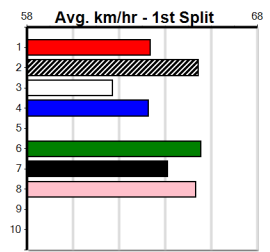

2

7:14PM

(VIC time)

Distance: 515m, Race Type: Grade 5, Total Prizemoney: $3,340
1st: $2,230, 2nd: $690, 3rd: $345, 4th: $75

CLOUD SCOOTIN' (2) looks the leader here and is a tough proposition to run down when on the arm in this class. BEST OF COLOUR (1) should settle top 3 and a podium finish looks likely.
PONTING (6) has been hitting the scoreboard in recent times.

Watchdog Tips: 2 1 6 3 Bet: Win 2

Form Box Wgt Dist Track Date Time BON Margin 1st/2nd (Time) PIR Checked Comment W/R Split 1 S/P Grade
BEST OF COLOUR [5] Drawn to settle on the speed, major player. $5.00
Owner(s): JUST COLOUR (SYN), C Haigh, J Reynolds
Sire: WHISKEY RIOT Dam: COOLER COLOUR
Trainer: Jane Reynolds (Pearcedale)

CLOUD SCOOTIN' [5] Likely leader, hard to run down in this class $2.70
Owner(s): EMMATT (SYN), M Lanigan, E Azzopardi
Sire: FERNANDO BALE Dam: MEPUNGA SPECTRE
Trainer: Matthew Lanigan (Rowsley)

QUENARA BALE (NSW)[5] Last two wins have been impressive, respect $7.00
Owner(s): S Northway
Sire: ORSON ALLEN Dam: DYNA HADRIA
Trainer: Susan Northway (Heyfield)

WINNIE'S WISH [5] Mixes her form and distances, place preferred. $21.00
Owner(s): R Farquhar
Sire: PINDARI EXPRESS Dam: IMMINENT
Trainer: Raymond Farquhar (Delacombe)

*** VACANT BOX ***
Owner(s):
Sire: Dam:
Trainer:
Winning Distances: < 300m (0) 300 - 399m (0) 400 - 499m (0) 500 - 599m (0) 600 - 699m (0) > 700m (0)
Winning Weights:

1

2

3

4

5