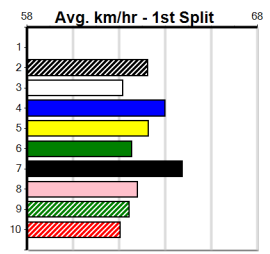

GREYHOUNDS ENTERTAINMENT

1
6:52PM

(VIC time)

Distance: 515m, Race Type: Maiden, Total Prizemoney: $2,860
1st: $1,900, 2nd: $590, 3rd: $295, 4th: $75

Watch SMART BEE (2) unlucky placing on debut and that is enough justification to select her on top. VISTA VANADIUM (3) is a strong type closing in on his first race win. FEAT OF STRENGTH (8) would prefer an inside draw but has the talent.

Watchdog Tips: **2** **3** **8** **6** **Bet:** Box Trifecta 2,3,6,8 ($10 for 41.67%)

Form Box	Wgt	Dist	Track	Date	Time	BON	Margin	1st/2nd (Time)	PIR	Checked	Comment	W/R	Split 1	S/P	Grade	
1	NIGHT CAP [M] $41.00															
	BK	Bitch	Jan-23		Never a chance when well beaten on debut, pass.											
	Owner(s): H Collins		Sire: HOOKED ON SCOTCH		Dam: ZHENG		Trainer: Heather Collins (Pearcedale)									
	Winning Distances: < 300m (0) 300 - 399m (0) 400 - 499m (0) 500 - 599m (0) 600 - 699m (0) > 700m (0)															
	Winning Weights:															
	7th (6)	25.4	460	WGL	R2	24-Sep-24	27.40	25.73	13.00	CLONCURRY GOLD (26.50)	M/887			7.08	$6.20	M
	Last 3 wins NOT included above															
	Box History															
	<table border="1"> <thead> <tr> <th>Bx</th> <th>1st</th> <th>2nd</th> <th>3rd</th> <th>4th</th> <th>5th</th> <th>6th</th> <th>7th</th> <th>8th</th> </tr> </thead> <tbody> <tr><td>1</td><td></td><td></td><td></td><td></td><td></td><td></td><td></td><td></td></tr> <tr><td>2</td><td></td><td></td><td></td><td></td><td></td><td></td><td></td><td></td></tr> <tr><td>3</td><td></td><td></td><td></td><td></td><td></td><td></td><td></td><td></td></tr> <tr><td>4</td><td></td><td></td><td></td><td></td><td></td><td></td><td></td><td></td></tr> <tr><td>5</td><td></td><td></td><td></td><td></td><td></td><td></td><td></td><td></td></tr> <tr><td>6</td><td></td><td></td><td></td><td></td><td></td><td></td><td></td><td>1</td></tr> <tr><td>7</td><td></td><td></td><td></td><td></td><td></td><td></td><td></td><td></td></tr> <tr><td>8</td><td></td><td></td><td></td><td></td><td></td><td></td><td></td><td></td></tr> </tbody> </table>															
	<table border="1"> <tr> <td>Prize Best</td> <td></td> <td></td> <td></td> <td></td> <td></td> <td></td> <td></td> <td>$0.00</td> </tr> <tr> <td>Starts</td> <td></td> <td></td> <td></td> <td></td> <td></td> <td></td> <td></td> <td>FSH</td> </tr> <tr> <td>Trk/Dts</td> <td></td> <td></td> <td></td> <td></td> <td></td> <td></td> <td></td> <td>1-0-0-0</td> </tr> <tr> <td>APM</td> <td></td> <td></td> <td></td> <td></td> <td></td> <td></td> <td></td> <td>0-0-0-0</td> </tr> </table>															
2	SWEET BEE [M] $3.80															
	BD	Bitch	Apr-23		Eye-catching run on debut, hard to hold out.											
	Owner(s): rocket man (SYN), B Finn, B Clay, P Clay		Sire: ZAMBORA BROCKIE		Dam: SWEET IMITATED		Trainer: Rebecca Romyn (Moe)									
	Winning Distances: < 300m (0) 300 - 399m (0) 400 - 499m (0) 500 - 599m (0) 600 - 699m (0) > 700m (0)															
	Winning Weights:															
	2nd (8)	25.3	435	SLE	R2	09-Oct-24	25.15	24.13	1.00L	LUCA SKYWALKER (25.10)	M/344	SW		5.30	$1.70	M
	Last 3 wins NOT included above															
	Box History															
	<table border="1"> <thead> <tr> <th>Bx</th> <th>1st</th> <th>2nd</th> <th>3rd</th> <th>4th</th> <th>5th</th> <th>6th</th> <th>7th</th> <th>8th</th> </tr> </thead> <tbody> <tr><td>1</td><td></td><td></td><td></td><td></td><td></td><td></td><td></td><td></td></tr> <tr><td>2</td><td></td><td></td><td></td><td></td><td></td><td></td><td></td><td></td></tr> <tr><td>3</td><td></td><td></td><td></td><td></td><td></td><td></td><td></td><td></td></tr> <tr><td>4</td><td></td><td></td><td></td><td></td><td></td><td></td><td></td><td></td></tr> <tr><td>5</td><td></td><td></td><td></td><td></td><td></td><td></td><td></td><td></td></tr> <tr><td>6</td><td></td><td></td><td></td><td></td><td></td><td></td><td></td><td></td></tr> <tr><td>7</td><td></td><td></td><td></td><td></td><td></td><td></td><td></td><td></td></tr> <tr><td>8</td><td></td><td>1</td><td></td><td></td><td></td><td></td><td></td><td></td></tr> </tbody> </table>															
	<table border="1"> <tr> <td>Prize Best</td> <td></td> <td></td> <td></td> <td></td> <td></td> <td></td> <td></td> <td>$520.00</td> </tr> <tr> <td>Starts</td> <td></td> <td></td> <td></td> <td></td> <td></td> <td></td> <td></td> <td>FSH</td> </tr> <tr> <td>Trk/Dts</td> <td></td> <td></td> <td></td> <td></td> <td></td> <td></td> <td></td> <td>1-0-1-0</td> </tr> <tr> <td>APM</td> <td></td> <td></td> <td></td> <td></td> <td></td> <td></td> <td></td> <td>0-0-0-0</td> </tr> </table>															
3	VISTA VANADIUM [M] $6.50															
	RBD	Dog	Oct-22		Strong t type b=nearing first win, danger.											
	Owner(s): G Dailly		Sire: ASTON RUPEE		Dam: GYPSY VISTA		Trainer: Thomas Dailly (Anakie)									
	Winning Distances: < 300m (0) 300 - 399m (0) 400 - 499m (0) 500 - 599m (0) 600 - 699m (0) > 700m (0)															
	Winning Weights:															
	6th (5)	37.7	525	MEP	R1	21-Aug-24	30.97	29.91	11.00	MEPUNGA INFRARED (30.27)	M/5755			5.33	$29.30	M
	2nd (1)	37.9	525	MEP	R1	28-Aug-24	30.68	29.95	8.00L	VISTA CADMIUM (30.15)	Q/2222			5.30	$10.00	M