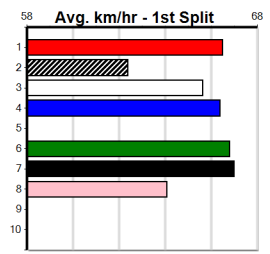

DOG LOTTO THIS THURSDAY NIGHT

Distance: 515m, Race Type: Mixed 4/5, Total Prizemoney: $3,875
1st: $2,600, 2nd: $800, 3rd: $400, 4th: $75

SPENCER (7) is armed with blistering early speed, can carve across the field, take up the running and is the one to run down. HE SHINES (8) has raced at group level and is a strong type who has drawn perfectly. ZIPPING WHINCUP (6) is racing well.

Watchdog Tips: 7 8 6 1 Bet: Box Quinella 7,8 ($10 for 1000%)

RUXTON FLAME [5] Drawn to get the gun run, each way. $5.50
WBK Dog Jul-22 Sire: FERNANDO BALE Dam: SILKEN
Owner(s): S O'hehir
Trainer: Jeffrey Britton (Anakie)
Winning Distances: < 300m (0) 300 - 399m (0) 400 - 499m (3) 500 - 599m (3) 600 - 699m (0) > 700m (0)
Winning Weights: 29.0(3) 29.1(1) 29.5(1) 29.6(1)
Box History table and Prize Best Starts table included.

FLYING BUTCHER [4] Meets some fast types here, needs it easier. $26.00
BK Dog Apr-21 Sire: MY REDEEMER Dam: FLYING SMOOTH
Owner(s): P Kelly
Trainer: Peter Kelly (Longwarry North)
Winning Distances: < 300m (0) 300 - 399m (1) 400 - 499m (1) 500 - 599m (4) 600 - 699m (0) > 700m (0)
Winning Weights: 31.4(2) 31.7(1) 31.9(1) 32.0(1) 32.8(1)
Box History table and Prize Best Starts table included.

DREAM ON ALLAN [4] Went fast early 4 starts back here, place best. $14.00
BKW Dog Dec-21 Sire: MY REDEEMER Dam: AVA'S DREAM
Owner(s): A Gringhuis
Trainer: Arend Gringhuis (Ripplebrook)
Winning Distances: < 300m (0) 300 - 399m (1) 400 - 499m (3) 500 - 599m (2) 600 - 699m (0) > 700m (0)
Winning Weights: 31.1(1) 31.4(1) 31.5(3) 31.6(1)
Box History table and Prize Best Starts table included.

NASHVILLE BALE (NSW)[5] Can run fast time when he leads, keep safe $6.00
WBEBD Dog Mar-22 Sire: DROOPYS SYDNEY Dam: DYNA UNI
Owner(s): B Wheeler
Trainer: Thomas Dailly (Anakie)
Winning Distances: < 300m (0) 300 - 399m (0) 400 - 499m (2) 500 - 599m (5) 600 - 699m (0) > 700m (0)
Winning Weights: 31.0(1) 31.4(1) 31.6(1) 31.8(2) 32.0(1) 32.1(1)
Box History table and Prize Best Starts table included.

*** VACANT BOX ***
Owner(s):
Sire: Dam:
Trainer:
Winning Distances: < 300m (0) 300 - 399m (0) 400 - 499m (0) 500 - 599m (0) 600 - 699m (0) > 700m (0)
Winning Weights:
Box History

1

2

3

4

5