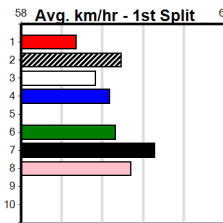

Sandown (SAP)

PAULINE WON \$7730 LAST THURSDAY

Distance: 515m, Race Type: Grade 6, Total Prizemoney: \$3,340

1st: \$2,230, 2nd: \$690, 3rd: \$345, 4th: \$75

3

7:44PM

(VIC time)

PAW HARRIS (1) continues to improve at a rapid rate and he is drawn to complete his hat-trick of wins. DYNAMITE DOUG (7) needs room initially but has a good motor once fully balanced. KIWI MAKAVELI (8) is up to this class.