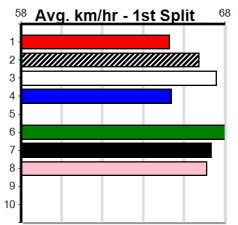

CALCUTTA NIGHT HERE 23 NOVEMBER

Distance: 515m, Race Type: Grade 5, Total Prizemoney: \$3,340
1st: \$2,230, 2nd: \$690, 3rd: \$345, 4th: \$75

7

9:17PM

(VIC time)

EPITOMIZE (6) made it 5 wins from as many starts when taking out the G3 Great Chase recently and his early speed is off the charts. Hard to see any other dog winning this, but SHAYNA BALE (2) looks the next best hope.