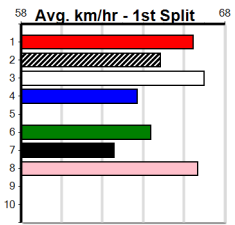

MELB CUP PRELUDES THIS THURSDAY

Distance: 515m, Race Type: Mixed 3/4, Total Prizemoney: $3,875
1st: $2,600, 2nd: $800, 3rd: $400, 4th: $75

8

9:38PM

(VIC time)

BUDDY MONELLI (1) grows another leg off this draw and is the class runner of this field. ASTON FIGARO (8) would have preferred to be drawn closer to the rails but has the required speed to cross and lead and could take some catching.

Watchdog Tips: **1** **8** **2** **3** **Bet:** **Box Quinella 1,2,8 ($10 for 333.33%)**