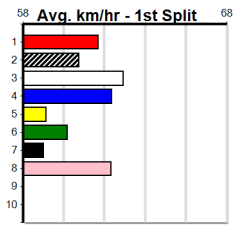

SANDOWN GREYS EVERY MONDAY NIGH

Distance: 515m, Race Type: Maiden, Total Prizemoney: $2,860
1st: $1,900, 2nd: $590, 3rd: $295, 4th: $75

1
6:58PM
(VIC time)

SCOTCH TIME (4) has shown enough in his races to suggest he can take out a race of this nature.
OREGAN JANET (1) comes back to an inside draw today and looks the likely improver. PAW
ZENTRA (2) is better than his recent form reads.

Watchdog Tips: **4** **1** **2** **8** **Bet:** **Box Trifecta 1,2,4,8 ($10 for 41.67%)**