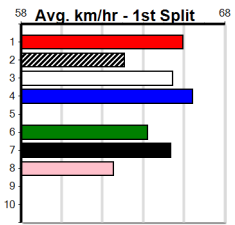

SPORTSBET HT1(1-6 WINS)

Distance: 595m, Race Type: Restricted Win Heat, Total Prizemoney: \$3,940
1st: \$2,640, 2nd: \$815, 3rd: \$410, 4th: \$75

5

8:31PM

(VIC time)

ZIPPING KAI (4) drops significantly in class and with an ounce of luck through the first bend looks mighty hard to beat. DREAM ON ALLAN (1) looks the leader and will be better for last weeks first 595m run. YASH BALE (6) will race wide throughout.