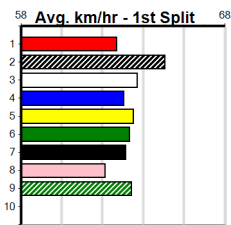

TOONGABBIE LODGE (275+RANK)

Distance: 515m, Race Type: Grade 5 No Penalty, Total Prizemoney: $3,340
1st: $2,230, 2nd: $690, 3rd: $345, 4th: $75

PENNY'S JADE (2) looks a big chance to lead this race and will be better for last weeks hit out here.
OUR LAST HOPE (1) is armed with top early speed and should be prominent from the get go.
BUSHAMN'S ARCHIE (3) can fill a minor placing.

Watchdog Tips: 2 1 3 4 **Bet:** Win 2