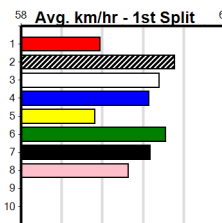

SPORTSBET HT2 (1-6 WINS)

Distance: 595m, Race Type: Restricted Win Heat, Total Prizemoney: \$3,940
1st: \$2,640, 2nd: \$815, 3rd: \$410, 4th: \$75

6

8:56PM

(VIC time)

FLYING DINAR (6) produced a mighty performance when placed at G3 level two starts back and with an ounce of luck in running will take a power of beating. SUNSET WISP (7) looks a smart type and has the early speed to cross over and lead.