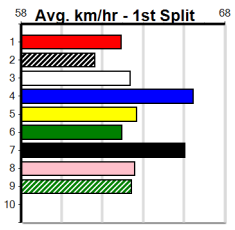

Sandown (SAP)

HARD STYLE RICO @ STUD (275+RANK)

Distance: 515m, Race Type: Grade 5 No Penalty, Total Prizemoney: \$3,340
1st: \$2,230, 2nd: \$690, 3rd: \$345, 4th: \$75

11

10:42PM

(VIC time)

Keen on the inside runners simply because the wide running WANDANA LAD (4) will cause havoc to any runners from the outside trying to get across. Suggest punters box the inside three runners in a box trifecta which could be some value.