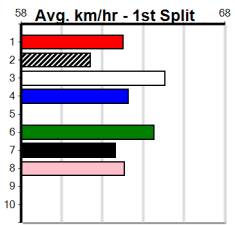

Sandown (SAP)

DREAMCHASERS - TICKETS ON SALE NO

10

10:24PM

(VIC time)

Distance: 515m, Race Type: Grade 5, Total Prizemoney: \$3,340
1st: \$2,230, 2nd: \$690, 3rd: \$345, 4th: \$75

WEARING LEVIS (6) was place behind a good one here last week and can go one better today.
PAW IMPERIAL (1) is drawn to be in the finish, boxed well and looks suited here.