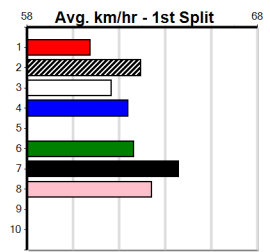

PAULINE WON $7730 LAST THURSDAY

3

7:44PM

(VIC time)

Distance: 515m, Race Type: Grade 6, Total Prizemoney: $3,340
1st: $2,230, 2nd: $690, 3rd: $345, 4th: $75

PAW HARRIS (1) continues to improve at a rapid rate and he is drawn to complete his hat-trick of wins. DYNAMITE DOUG (7) needs room initially but has a good motor once fully balanced. KIWI MAKAVELI (8) is up to this class.

Watchdog Tips: **1** **7** **8** **6** **Bet:** **Box Trifecta 1,7,8 ($10 for 166.67%)**

1

PAW HARRIS [6] Continues to improve, gun draw, the one to beat **$2.50**

WBD Dog Jan-23 Sire: YOZO BALE Dam: KNICKS BALE Trainer: Correy Grenfell (Anakie)

Owner(s): B Wheeler
Winning Distances: < 300m (0) 300 - 399m (1) 400 - 499m (1) 500 - 599m (0) 600 - 699m (0) > 700m (0)
Winning Weights: 33.9(1) 34.5(1)

Box	1st	2nd	3rd	4th	5th	6th	7th	8th
1								
2	1							
3								
4								
5	1							
6								
7								
8								

Prize Best Starts Trk/Dts APM: $3295.00, 30.79(4)-16/9/24, 8-2-0-3, 1-0-0-0, 3236

2

EVIE WONDER [6] Has not won for a while, needs some luck. **$31.00**

F Bitch May-21 Sire: FERNANDO BALE Dam: BETTA BALE Trainer: Lee Lansdown (Morningson)

Owner(s): L Lansdown
Winning Distances: < 300m (0) 300 - 399m (0) 400 - 499m (2) 500 - 599m (0) 600 - 699m (0) > 700m (0)
Winning Weights: 31.1(1) 31.3(1)

Box	1st	2nd	3rd	4th	5th	6th	7th	8th
1								
2		2				3	1	1
3				2	1			
4			1	2		2	2	
5					1		1	
6	1	1	1			1	2	
7				1				
8	1		2			1		1

Prize Best Starts Trk/Dts APM: $4280.00, 30.70(6)-21/10/24, 31-2-3-4, 5-0-0-0, 1881

3

ANOTHER FIFTY [6] Mixing distance with some success, place hope **$18.00**

BK Dog Jun-21 Sire: DYNA NALIN Dam: BOUND TWO AFFAIR Trainer: George Kantzidis (Woodstock)

Owner(s): Meet for Coffee (SYN), B Kantzidis, C El moussalli, L Atanasovski, D El moussalli
Winning Distances: < 300m (0) 300 - 399m (1) 400 - 499m (0) 500 - 599m (1) 600 - 699m (0) > 700m (0)
Winning Weights: 33.5(1) 33.8(1)

Box	1st	2nd	3rd	4th	5th	6th	7th	8th
1	1				1	3	1	
2							1	1
3					1		1	2
4		1				1		
5							2	1
6			1			1		2
7								2
8	1				1	1		

Prize Best Starts Trk/Dts APM: $3235.00, FSTD, 31-2-1-1, 0-0-0-0, 1591

4

ALICE EXPRESS [6] MT.Gambier form is steady, needs it easier. **$26.00**

BK Bitch Oct-21 Sire: ZIPPING GARTH Dam: LEVUSHKA Trainer: Julie Green (Parwan)

Owner(s): T De giorgi
Winning Distances: < 300m (0) 300 - 399m (0) 400 - 499m (2) 500 - 599m (0) 600 - 699m (0) > 700m (0)
Winning Weights: 28.2(1) 29.0(1)

Box	1st	2nd	3rd	4th	5th	6th	7th	8th
1	1	2						
2		1	2	2				
3		1	1	2				
4	1	2	3	2		3	2	1
5					1	2	1	1
6		1			1		2	
7				2				
8		1	1					2

Prize Best Starts Trk/Dts APM: $4670.00, 30.47(3)-9/9/24, 45-2-8-8, 2-0-0-0, 1599

5

*** VACANT BOX ***

Sire: Dam: Trainer:

Owner(s):
Winning Distances: < 300m (0) 300 - 399m (0) 400 - 499m (0) 500 - 599m (0) 600 - 699m (0) > 700m (0)
Winning Weights:

Box History