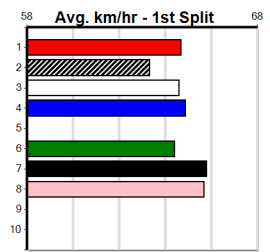

RSN GREY AREAS - WEDNESDAY & FRIDAY

9

9:59PM

(VIC time)

Distance: 515m, Race Type: Grade 5, Total Prizemoney: $3,340
1st: $2,230, 2nd: $690, 3rd: $345, 4th: $75

Tough race. Edge goes with the well performed and well drawn MINTER FROST (1) who has been racing in much tougher races. ASTON TOMMY (7) came out running when victorious here 3 runs back with an all the way 29.77 win.

Watchdog Tips: **1** **7** **6** **8** **Bet:** **Win 1**

1

MINTER FROST [5] Experienced and credentialed runner, go close. **$6.00**

BD Dog Jan-21 Sire: ZAMBORA BROCKIE Dam: FANCY MINTER Trainer: Joy Reinke (Johnsonville)

Owner(s): J Reinke

Winning Distances: < 300m (0) 300 - 399m (0) 400 - 499m (0) 500 - 599m (13) 600 - 699m (2) > 700m (0)

Winning Weights: 31.8(1) 32.2(1) 32.4(1) 32.6(3) 32.7(1) 32.8(3) 33.0(1) 33.4(1) 33.6(1) 33.9(1) 34.1(1)

4th	6th	1st	3rd	5th	7th	8th
(6) 32.4 515 SAN R4 25-Jul-24 30.01 29.23 6.50L DISHEVELED (29.57) M/8755 5.24 $10.40 5						
(6) 32.4 530 APK R7 22-Aug-24 31.07 30.23 12.00 NOT WITHOUT (30.23) 5.39 $4.80 5						
(1) 33.0 595 APK R1 29-Aug-24 34.47 34.47 2.00L AUSSIE BRAD (34.62) 0 SAMP 8.48 $2.20 X						
(7) 33.6 643 GAW R5 06-Sep-24 37.97 37.77 2.75L ETHANOL UNLEADED (37.77) 9.35 $3.40 X345						
(4) 33.3 595 APK R1 16-Sep-24 35.10 34.66 6.50L MISS ARTEMIS (34.66) 8.63 $2.30 X						
(2) 33.4 530 APK R1 26-Sep-24 31.21 29.84 14.00 GRAND TOURER (30.22) 5.29 $12.00 5						
(8) 33.1 595 APK R1 03-Oct-24 34.84 33.96 13.00 BLACK SILENCER (33.96) 8.78 $21.00 X45						
(8) 33.6 515 SAN R7 17-Oct-24 29.87 29.22 9.50L MORTON (29.22) M/6654 5.18 $163.90 SH						

Last 3 wins NOT included above

1st	2nd	3rd	4th	5th	6th	7th	8th
(4) 33.4 510 SLE R8 17-Sep-23 28.58 28.58 6.50L GALLOPING SPEED (29.04) M/111 9.13 $1.50 X45							
(1) 33.9 515 SAP R12 21-Jan-24 29.40 29.40 2.75L IRON ATLAS (29.58) Q/1111 5.06 $1.30 X45							
(7) 34.1 500 TRA R8 28-Feb-24 27.72 27.72 2.50L SUNNYSIDE ZEUS (27.88) Q/221 9.12 $8.20 X45							

Box History

Bx	1st	2nd	3rd	4th	5th	6th	7th	8th
1	4	3	1	1				
2	2	2	1	1	1	1	1	3
3	4	3	1					
4	3	1	1	1			2	
5	2			1				
6	1	3	1	1	2			
7	1	4	3	1	1	1	1	1
8	1		1	1	3			

Prize Best Starts Trk/Dts APM $126085.00 29.40(1)-21/1/24 63-15-12-13 17-3-7-2 8458