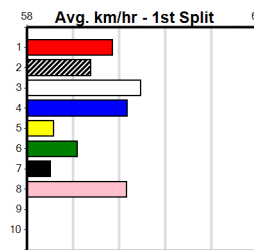

SANDOWN GREYS EVERY MONDAY NIGHT

1
6:58PM

(VIC time)

Distance: 515m, Race Type: Maiden, Total Prizemoney: $2,860
1st: $1,900, 2nd: $590, 3rd: $295, 4th: $75

SCOTCH TIME (4) has shown enough in his races to suggest he can take out a race of this nature.
OREGAN JANET (1) comes back to an inside draw today and looks the likely improver. PAW ZENTRA (2) is better than his recent form reads.

Watchdog Tips: **4** **1** **2** **8** **Bet:** Box Trifecta 1,2,4,8 ($10 for 41.67%)

Form Box	Wgt	Dist	Track	Date	Time	BON	Margin	1st/2nd (Time)	PIR	Checked	Comment	WR	Split 1	S/P	Grade
1															
OREGAN JANET [M] $4.60															
Drawn to settle on the speed, major player.															
BK Bitch Dec-22 Sire: MALACHI Dam: LA LA OREGON															
Owner(s): DAILLY GREYHOUND FARMS (SYN), G Dailly, T Dailly															
Trainer: Thomas Dailly (Anakie)															
Winning Distances: < 300m (0) 300 - 399m (0) 400 - 499m (0) 500 - 599m (0) 600 - 699m (0) > 700m (0)															
Winning Weights:															
5th (4)	27.1	525	MEP	R3	11-Sep-24	31.30	30.15	8.00L FLEETWOOD KAZAK (30.77)	M/7766				5.52	$7.50	MH
2nd (1)	26.5	525	MEP	R1	18-Sep-24	30.67	29.87	2.00L LALA BUFFY (30.54)	Q/3343				5.24	$3.90	M
2nd (2)	26.6	525	MEP	R1	25-Sep-24	30.57	29.64	1.25L ASTON SHEKEL (30.50)	M/5222				5.33	$11.60	M
4th (3)	26.6	450	BAL	R2	02-Oct-24	26.14	25.12	4.50L COBBLE GIBLET (25.82)	Q/244				6.77	$3.20	M
5th (7)	26.8	450	BAL	R1	09-Oct-24	26.17	25.19	12.00L KIWI HARRY (25.37)	M/665				6.80	$10.20	M
4th (6)	26.6	450	BAL	R3	16-Oct-24	25.99	25.02	5.50L ELVATE (25.61)	M/774				6.90	$7.00	M
5th (4)	26.6	450	BAL	R1	23-Oct-24	27.02	24.99	23.00L KIWI KENJI (25.47)	Q/665				6.86	$8.10	M
Last 3 wins NOT included above															
Prize Best $1330.00 FSH															
Starts 7-0-2-0															
Trk/Dts 0-0-0-0															
APM 1212															

2															
PAW ZENTRA (NSW)[M] $6.00															
Better than form reds, each way all day.															
BK Dog Jul-22 Sire: CHRISTO BALE Dam: DYNA GERTIE															
Owner(s): B Wheeler															
Trainer: Mark Delbridge (Balliang)															
Winning Distances: < 300m (0) 300 - 399m (0) 400 - 499m (0) 500 - 599m (0) 600 - 699m (0) > 700m (0)															
Winning Weights:															
3rd (2)	37.0	525	MEP	R1	12-Jun-24	31.14	29.89	3.75L SIR BILLY BOY (30.89)	M/5553				5.41	$4.80	M
7th (4)	37.1	515	SAP	R2	29-Jul-24	30.73	29.46	15.00L PAW EARNEST (29.69)	S/7777				5.34	$9.30	MH
4th (5)	37.1	425	BEN	R2	23-Aug-24	24.62	23.83	12.00L PAW MANTRA (23.83)	M/565				6.79	$21.00	M
4th (8)	37.3	390	SHP	R2	26-Aug-24	23.11	22.16	2.50L DARRA SAPPHIRE (22.94)	M/56				8.85	$6.50	MH
6th (4)	37.3	460	GEL	R1	30-Aug-24	27.15	25.76	17.00L PAW VERNON (25.99)	M/888				7.25	$8.50	M
8th (3)	37.0	485	HOR	R2	10-Sep-24	29.03	27.27	24.00L WANDERING ROGUE (27.38)	M/888		VO		7.07	$10.60	M
ST (-)	37.3	400	GEL		21-Oct-24	22.96		7.50L Trial Cleared	S/22		2of5		8.65		ST
6th (5)	37.3	450	BAL	R9	24-Oct-24	26.32	25.39	13.00L PRINCE AVENGER (25.47)	M/666				7.11	$6.90	M
Last 3 wins NOT included above															
Prize Best $1150.00 FSH															
Starts 30.73(4)-29/7/24															
Trk/Dts 12-0-0-3															
APM 1-0-0-0 505