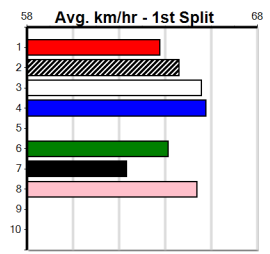

Sandown (SAP)

BOOK NOW FOR THE MELBOURNE CUP

4

8:06PM

(VIC time)

Distance: 515m, Race Type: Grade 5, Total Prizemoney: $3,340
1st: $2,230, 2nd: $690, 3rd: $345, 4th: $75

SHARNI'S SECRET (4) has the capacity to post elite early section times and could be off and gone as they go down the back straight. OSCAR INTENTION (2) was placed behind a smart type here 3 runs back. NINETYMILE WOW (3) drops in class.

Watchdog Tips: 4 2 3 1 Bet: Box Quinella 2,3,4 ($10 for 333.33%)

YAMANU BALE (NSW)[5] Drawn to settle closer than usual, place. $10.00
Owner(s): B Wheeler
Winning Distances: < 300m (0) 300 - 399m (0) 400 - 499m (0) 500 - 599m (3) 600 - 699m (0) > 700m (0)
Box History table and Prize Best Starts Trk/Dts APM details.

OSCAR INTENTION [5] Top placing here 3 runs back, major player. $7.50
Owner(s): O'Neill Racing (SYN), T O'Neill, T O'Neill, M O'Neill
Winning Distances: < 300m (0) 300 - 399m (0) 400 - 499m (1) 500 - 599m (3) 600 - 699m (0) > 700m (0)
Box History table and Prize Best Starts Trk/Dts APM details.

NINETYMILE WOW (QLD)[5] Produces some top runs at times, threat $7.50
Owner(s): Ninetymile Kennels (SYN), B Whitford, G Whitford, C Johnson
Winning Distances: < 300m (0) 300 - 399m (2) 400 - 499m (5) 500 - 599m (2) 600 - 699m (0) > 700m (0)
Box History table and Prize Best Starts Trk/Dts APM details.

SHARNI'S SECRET [5] Can set a cracking speed early, go close. $4.80
Owner(s): L Traynor
Winning Distances: < 300m (0) 300 - 399m (0) 400 - 499m (5) 500 - 599m (0) 600 - 699m (0) > 700m (0)
Box History table and Prize Best Starts Trk/Dts APM details.

*** VACANT BOX ***
Owner(s):
Winning Distances: < 300m (0) 300 - 399m (0) 400 - 499m (0) 500 - 599m (0) 600 - 699m (0) > 700m (0)
Winning Weights:
Box History table and Prize Best Starts Trk/Dts APM details.