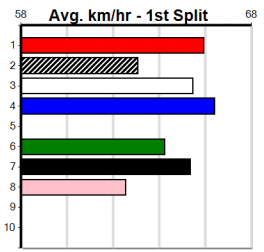

# SPORTSBET HT1 (1-6 WINS)

Distance: 595m, Race Type: Restricted Win Heat, Total Prizemoney: \$3,940  
 1st: \$2,640, 2nd: \$815, 3rd: \$410, 4th: \$75

ZIPPING KAI (4) drops significantly in class and with an ounce of luck through the first bend looks mighty hard to beat. DREAM ON ALLAN (1) looks the leader and will be better for last weeks first 595m run. YASH BALE (6) will race wide throughout.