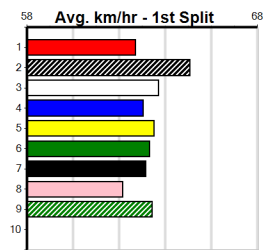

Sandown (SAP)

12

10:58PM

(VIC time)

TOONGABBIE LODGE (275+RANK)

Distance: 515m, Race Type: Grade 5 No Penalty, Total Prizemoney: $3,340
1st: $2,230, 2nd: $690, 3rd: $345, 4th: $75

PENNY'S JADE (2) looks a big chance to lead this race and will be better for last weeks hit out here.
OUR LAST HOPE (1) is armed with top early speed and should be prominent from the get go.
BUSHAMN'S ARCHIE (3) can fill a minor placing.

Watchdog Tips: 2 1 3 4 Bet: Win 2

Main race results table with columns: Form Box, Wgt, Dist, Track, Date, Time, BON, Margin, 1st/2nd (Time), PIR, Checked, Comment, W/R, Split 1, S/P, Grade. Includes race details for OUR LAST HOPE [5], PENNY'S JADE [5], BUSHMAN'S ARCHIE [5], TOM'S BOURBSKI [5], and BINGO DASH [5]. Each entry includes dog name, sex, date of birth, weight, and performance data across multiple races.