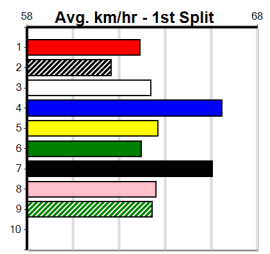

HARD STYLE RICO @ STUD (275+RANK)

Distance: 515m, Race Type: Grade 5 No Penalty, Total Prizemoney: $3,340
1st: $2,230, 2nd: $690, 3rd: $345, 4th: $75

Keen on the inside runners simply because the wide running WANDANA LAD (4) will cause havoc to any runners from the outside trying to get across. Suggest punters box the inside three runners in a box trifecta which could be some value.

Watchdog Tips: 1 3 4 8 Bet: Box Trifecta 1,3,4 ($10 for 166.67%)

Form Box Wgt Dist Track Date Time BON Margin 1st/2nd (Time) PIR Checked Comment W/R Split 1 S/P Grade
TARGET RANGE [5] Drawn to show big improvement, big show. $6.00
WF Bitch Jan-22 Sire: OUT OF RANGE Dam: FURIOUS FLOSS
Owner(s): S Abela
Trainer: Susan Abela (Clyde)
Winning Distances: < 300m (0) 300 - 399m (0) 400 - 499m (4) 500 - 599m (2) 600 - 699m (0) > 700m (0)
Winning Weights: 23.7(2) 24.0(1) 24.2(1) 24.4(2)
1st (7) 23.7 595 SAP R7 15-Jul-24 35.17 34.71 4.00L ULTIMATE JEWEL (35.43) Q/1111 . . . . 9.30 $3.10 5
3rd (7) 23.7 595 SAP R8 22-Jul-24 35.00 34.51 7.00L FERNANDO GOMEZ (34.51) M/3333 . . . . 9.45 $30.70 X45
7th (2) 24.6 400 WGL R12 16-Aug-24 23.46 22.44 12.00 GREMLIN (22.68) M/88 . . . . V7 8.83 $23.10 5
4th (8) 24.3 515 SAP R10 26-Aug-24 30.10 29.43 2.50L FOXY ROXY (29.93) M/2334 . . . . 5.21 $13.10 5
6th (2) 24.5 595 SAP R6 02-Sep-24 35.50 34.61 8.00L PAW OCTAVIA (34.95) M/1166 . . . . 9.29 $18.80 RWH
8th (5) 24.5 515 SAN R12 19-Sep-24 30.59 29.57 11.00 GAPING MARGIN (29.82) M/7788 . . . . 5.42 $20.30 5
3rd (7) 24.6 460 WGL R8 26-Sep-24 26.18 25.80 5.50L DISHY DI (25.80) M/445 . . . . 6.67 $18.80 T3-5
7th (4) 24.4 460 WGL R8 01-Oct-24 26.44 25.54 9.50L PAW ZELINI (25.77) M/666 . . . . 6.87 $47.40 X45
Last 3 wins NOT included above
1st (8) 24.2 460 WGL R7 04-Apr-24 26.21 26.18 1.75L ANOKE (26.31) Q/232 . . . . 6.66 $5.40 T3-RW
1st (4) 24.0 460 WGL R6 27-Jun-24 26.11 26.09 0.75L COLLINDA AIR (26.14) Q/111 . . . . 6.56 $8.60 5
1st (2) 23.7 515 SAP R12 08-Jul-24 29.92 29.50 2.75L VALVE BOUNCE (30.12) Q/1211 . . . . 5.15 $6.60 5NP

SOMETHING CLEVER [5] *** SCRATCHED *** $7.00
BK Dog Apr-21 Sire: ASTON KIMETTO Dam: POPOWSKI
Owner(s): AMSTEL (SYN), P Craig, L Jennings, N Tracy
Trainer: Peter Craig (Langwarrin)
Winning Distances: < 300m (0) 300 - 399m (1) 400 - 499m (3) 500 - 599m (0) 600 - 699m (0) > 700m (0)
Winning Weights: 32.2(1) 32.7(1) 33.2(1) 33.8(1)
3rd (8) 32.8 435 SLE R10 14-Aug-24 25.02 24.45 2.00L ON REPEAT (24.89) S/767 . . . . 5.58 $5.90 6G
1st (2) 33.2 460 WGL R9 29-Aug-24 26.13 26.01 3.5L GETTIN' TIPSYS (26.37) M/321 . . . . SW 6.69 $11.20 T3-RW
5th (5) 33.1 460 WGL R6 03-Sep-24 26.47 25.92 3.00L EMPTY YOUR MIND (26.27) S/676 . . . . 6.79 $14.40 5
6th (8) 33.5 510 SLE R5 08-Sep-24 29.50 28.65 13.00 DR. GILLIAN (28.65) S/656 . . . . 9.43 $26.30 RWH
4th (4) 34.2 460 WGL R8 19-Sep-24 26.41 25.99 6.00L DARNUM FOX (26.01) M/155 . . . . 6.57 $16.90 5
1st (1) 33.8 425 BEN R10 02-Oct-24 23.93 23.88 2.50L SOLITARY FLAME (24.11) M/111 . . . . SW 6.61 $4.40 SH
6th (4) 33.6 425 BEN R6 11-Oct-24 24.42 23.69 4.25L ASTON OPHELIA (24.13) S/887 . . . . 6.89 $21.20 SF
7th (2) 34.6 460 WGL R7 22-Oct-24 26.88 25.79 8.50L REVERSE SWEEP (26.31) M/457 . . . . 6.70 $8.00 5
Last 3 wins NOT included above
1st (3) 32.7 400 WGL R1 01-Feb-24 22.59 22.58 7.00L PACIFIC BEAUTY (23.04) M/11 . . . . SW 8.38 $58.40 T3-M
1st (5) 32.2 395 TRA R4 25-Mar-24 22.64 22.47 2.75L BANDARI (22.83) M/331 . . . . SW 3.87 $13.10 7