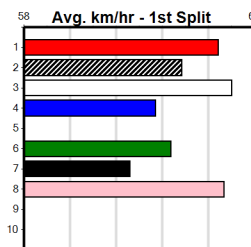

MELB CUP PRELUDES THIS THURSDAY

Distance: 515m, Race Type: Mixed 3/4, Total Prizemoney: $3,875
1st: $2,600, 2nd: $800, 3rd: $400, 4th: $75

BUDDY MONELLI (1) grows another leg off this draw and is the class runner of this field. ASTON FIGARO (8) would have preferred to be drawn closer to the rails but has the required speed to cross and lead and could take some catching.

Watchdog Tips: 1 8 2 3 Bet: Box Quinella 1,2,8 ($10 for 333.33%)

1 **BUDDY MONELLI (WA)[3]** Class edge, loves this draw, tough to beat. **$4.00**
BE Dog Mar-21 Sire: ORSON ALLEN Dam: LEISEL MONELLI
Owner(s): QUINSEE QUINSEE (SYN), M Quinsee, M Quinsee
Winning Distances: < 300m (0) 300 - 399m (0) 400 - 499m (2) 500 - 599m (16) 600 - 699m (2) > 700m (0)
Winning Weights: 30.6(1) 30.8(1) 30.9(1) 31.0(2) 31.1(2) 31.2(2) 31.3(1) 31.4(1) 31.6(4) 31.7(3) 31.8(2)
3rd (2) 30.8 525 MEA R8 06-Jul-24 30.29 30.06 2.25L STORMY DAY (30.14) S/7444 . . . 5.26 $3.60 X34
2nd (2) 31.2 515 SAN R8 11-Jul-24 29.67 29.54 1.25L CRUISING DEBBIE (29.60) Q/2222 . . . 5.13 $12.20 FFA
1st (1) 31.2 515 SAN R6 18-Jul-24 29.29 29.29 3.5L AFIRE (29.53) Q/1111 . . . 4.99 $5.30 FFA
5th (2) 31.3 515 SAN R8 25-Jul-24 29.87 29.23 9.50L MEPUNGA SMOKEY (29.23) M/5555 . . . 5.22 $5.70 FFA
4th (1) 31.2 515 SAN R9 01-Aug-24 29.65 29.23 2.75L ORLI BALE (29.47) Q/3223 . . . 5.09 $4.00 SH
7th (7) 30.6 515 SAN R8 05-Sep-24 30.01 29.33 10.00 FRED ROSE (29.33) S/7777 . . . 5.23 $40.80 FFA
6th (4) 31.4 515 SAN R11 17-Oct-24 30.06 29.22 7.00L KINGSLEY BALE (29.57) M/7766 . . . 5.27 $10.90 SH
3rd (6) 31.2 600 MEP R9 23-Oct-24 34.85 34.65 3.00L KING OWEN (34.65) M/1111 . . . 8.94 $7.90 X45
Last 3 wins NOT included above
1st (7) 31.4 520 CAN R12 09-Mar-24 29.89 29.39 2.00L GO SEEK KOTONI (30.03) 3211 Sccc3211 S 5.59 $4.40 SH
1st (5) 31.0 515 SAN R9 11-Apr-24 29.45 29.45 1.5L PICCOLO BALE (29.55) M/2111 . . . 5.14 $3.50 FFA
1st (1) 31.0 530 APK R8 25-Apr-24 30.18 30.18 1.75L KAI BALE (30.30) 0 SAMP . . . 5.37 $3.60 O
Trainer: Lyn Smith (Nambrok)

2 **HIGHLY ALERT [4]** Been racing in tougher races, big threat **$3.50**
WBD Dog Aug-21 Sire: FERNANDO BALE Dam: CAPTAIN JACKIE
Owner(s): G Connell
Winning Distances: < 300m (0) 300 - 399m (0) 400 - 499m (7) 500 - 599m (3) 600 - 699m (0) > 700m (0)
Winning Weights: 28.6(1) 29.3(1) 29.7(1) 29.8(1) 29.9(2) 30.0(1) 30.1(2) 30.3(1)
ST (-) 30.1 400 WGL 14-Mar-24 22.63 3.5L Trial Cleared M/32 . . . 1of4 . 8.44 . ST
1st (1) 29.9 515 SAN R11 21-Mar-24 29.35 29.27 3.75L SO CERTAIN (29.60) Q/1111 . . . 5.09 $2.80 X45
6th (1) 29.8 515 SAN R8 28-Mar-24 29.98 29.45 8.00L ORLI BALE (29.45) M/8666 . . . 5.30 $4.80 GRP3
P (3) 30.3 450 WBL R6 18-Apr-24 0.00 25.51 . REIKO SLATER (25.51) M/678 . . . V90 . 6.84 $5.70 X45
8th (3) 30.7 425 BEN R9 05-Oct-24 24.61 23.52 9.50L UNLEASH IN MIAMI (23.95) M/888 . . . W 6.75 $61.00 SH
6th (3) 30.5 400 WGL R11 11-Oct-24 23.10 22.36 11.00 JETSTREAM ICON (22.36) M/66 . . . . 8.66 $9.90 X45
5th (8) 30.3 450 BAL R8 16-Oct-24 25.80 25.02 12.00 JOEY THE JET (25.02) M/656 . . . . 6.69 $26.20 X45
5th (4) 29.9 515 SAP R8 21-Oct-24 29.79 29.38 3.75L MEPUNGA OLLIE (29.53) M/3455 . . . . 5.13 $13.80 X45
Last 3 wins NOT included above
1st (7) 30.3 435 SLE R4 22-Oct-23 24.60 24.56 5.50L ASHLEY HOOK (24.97) S/511 . . . . 5.36 $12.80 X45
1st (1) 30.1 515 SAP R6 18-Feb-24 29.44 29.35 4.50L PEPPER RUSH (29.74) Q/2211 . . . SW 5.13 $7.50 5H
1st (1) 30.0 515 SAN R5 22-Feb-24 29.52 29.48 0.75L HERR COMES DEZEL (29.56) Q/3232 . . . SW 5.13 $8.10 5F
Trainer: Rosalie Kerr (Caldermeade)