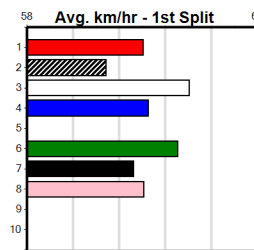

# DREAMCHASERS - TICKETS ON SALE NOW

Distance: 515m, Race Type: Grade 5, Total Prizemoney: \$3,340  
1st: \$2,230, 2nd: \$690, 3rd: \$345, 4th: \$75

WEARING LEVIS (6) was place behind a good one here last week and can go one better today.  
PAW IMPERIAL (1) is drawn to be in the finish, boxed well and looks suited here.