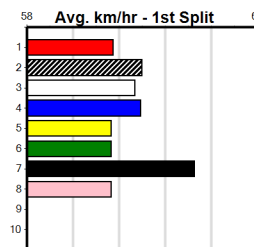

DOG LOTTO THIS THURSDAY NIGHT

2

7:23PM

(VIC time)

Distance: 515m, Race Type: Grade 7, Total Prizemoney: $3,340
1st: $2,230, 2nd: $690, 3rd: $345, 4th: $75

TARA'S LILY (2) is the fastest dog in this race and with even luck should be winning. MILES APART (6) began a lot better than usual in scoring an emphatic 29.76 win here last week. HERE COMES SHAKA (1) is on the improve and has the right draw.

Watchdog Tips: 2 6 1 8 **Bet:** Win 2

Form Box	Wgt	Dist	Track	Date	Time	BON	Margin	1st/2nd (Time)	PIR	Checked	Comment	WR	Split 1	S/P	Grade
HERE COMES SHAKA [7]															
Improving type, drawn to run a bold race.															
$12.00															
RBD	Dog	Jul-22													
Sire: FERAL FRANKY Dam: GAZER BALE															
Owner(s): M Bewley															
Trainer: Debbie Bewley (Pentland Hills)															
Winning Distances: < 300m (0) 300 - 399m (0) 400 - 499m (1) 500 - 599m (0) 600 - 699m (0) > 700m (0)															
Winning Weights: 33.1(1)															
4th (2)	33.4	410	HOR	R10	21-Sep-24	24.04	23.33	3.25L PYRENEES CHATEAU (23.82)	M/66				10.98	$9.30	7
2nd (6)	33.6	425	BEN	R3	25-Sep-24	24.46	24.05	2.25L SASSY SPICE (24.32)	M/643				6.76	$15.60	7
6th (1)	34.1	450	BAL	R6	30-Sep-24	26.44	25.48	14.00 MY NAME'S EVELYN (25.49)	M/546				6.97	$6.80	T3-7
3rd (3)	33.7	400	WGL	R10	04-Oct-24	23.15	22.71	2.50L SWEET CANNELLONI (22.99)	M/76				8.65	$13.60	7
4th (2)	33.5	435	SLE	R4	09-Oct-24	24.82	24.13	3.5L ZIPPING MUFASA (24.59)	M/754				5.49	$37.00	7
6th (5)	34.0	450	BAL	R10	14-Oct-24	26.66	25.41	6.00L OREGON HUTAN (26.26)	M/556				6.92	$14.30	T3-7
3rd (7)	33.1	425	BEN	R3	19-Oct-24	24.40	24.08	4.75L SODA PHOENIX (24.08)	M/554				6.84	$10.40	7
2nd (6)	33.1	500	BEN	R7	23-Oct-24	28.67	28.41	2.50L ZIPPING SCOOPY (28.51)	M/654				6.95	$9.00	T3-RW
Last 3 wins NOT included above															
1st (4)	33.1	400	WGL	R2	15-Jun-24	23.32	22.97	1.75L JUNIOR RUSLIE (23.44)	M/44				8.71	$4.90	M
Prize Best Starts Trk/Dts APM															

Form Box	Wgt	Dist	Track	Date	Time	BON	Margin	1st/2nd (Time)	PIR	Checked	Comment	WR	Split 1	S/P	Grade
TARA'S LILY (SA)[7]															
Strong type, the one to beat with even luck															
$2.40															
BK	Bitch	Feb-23													
Sire: BARCIA BALE Dam: LILY PAD															
Owner(s): A Lapinskas															
Trainer: Mark Delbridge (Balliang)															
Winning Distances: < 300m (0) 300 - 399m (0) 400 - 499m (1) 500 - 599m (0) 600 - 699m (0) > 700m (0)															
Winning Weights: 25.1(1)															
4th (4)	25.0	525	MEP	R1	11-Sep-24	31.08	30.15	2.25L PAW ULTRA (30.92)	S/7655				5.44	$18.00	MH
3rd (8)	25.0	515	SAP	R1	16-Sep-24	30.19	29.52	1.00L PAW UCOLTA (30.12)	M/6654				5.33	$14.20	M
2nd (6)	25.3	525	MEP	R2	25-Sep-24	30.64	29.64	0.50L ASTON KOPECK (30.60)	M/2344				5.24	$7.30	M
2nd (8)	25.2	515	SAP	R1	30-Sep-24	29.67	29.15	2.25L PAW PHELPS (29.53)	M/4522				5.20	$6.80	M
1st (6)	25.1	460	GEL	R1	04-Oct-24	25.89	25.69	6.00L SNITCH ADAMS (26.28)	M/311				6.66	$4.50	MH
6th (4)	25.3	460	GEL	R4	11-Oct-24	26.72	25.86	11.00 PAW GORDY (25.95)	M/467				6.79	$2.30	MF
5th (6)	25.3	525	MEP	R2	16-Oct-24	31.62	29.96	17.00 ASTON SHEKEL (30.50)	M/6565				5.40	$3.80	X67
2nd (2)	25.4	450	BAL	R5	24-Oct-24	25.44	25.39	0.75L SIZZLE JACK (25.39)	M/343				6.56	$2.50	7
Last 3 wins NOT included above															
Prize Best Starts Trk/Dts APM