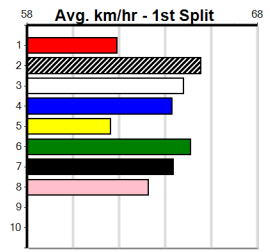

SPORTSBET HT2 (1-6 WINS)

6

8:56PM

(VIC time)

Distance: 595m, Race Type: Restricted Win Heat, Total Prizemoney: $3,940
1st: $2,640, 2nd: $815, 3rd: $410, 4th: $75

FLYING DINAR (6) produced a mighty performance when placed at G3 level two starts back and with an ounce of luck in running will take a power of beating. SUNSET WISP (7) looks a smart type and has the early speed to cross over and lead.

Watchdog Tips: **6** **7** **2** **4** **Bet:** **Trifecta 6,7/2,6,7/2,4,6,7 ($10 - 125%)**

1

PALDRON BALE (NSW)[5] **Hard chaser, draw helps, place value.** **$14.00**
BKBD Dog Mar-22 Sire: FERNANDO BALE Dam: HOUSTON BALE Trainer: Samantha Grenfell (Anakie)
Owner(s): B Wheeler
Winning Distances: < 300m (0) 300 - 399m (0) 400 - 499m (1) 500 - 599m (2) 600 - 699m (0) > 700m (0)
Winning Weights: 30.6(1) 31.6(1) 31.7(1)

1st	2nd	3rd	4th	5th	6th	7th	8th
1st (3) 31.7 595 SAP R4 02-Sep-24 35.06 34.61 3.75L MR. DRIFTER (35.31) M/1111 . . . . . 9.45 $1.60 RW	1st (6) 31.6 515 SAP R5 09-Sep-24 30.02 29.69 0.025 BLACK IN STYLE (30.02) M/5444 . . . . . 5.43 $3.60 X67	7th (5) 31.3 715 SAP R8 16-Sep-24 43.18 41.92 19.00 ELLA'S BABE (41.92) M/5788 . . . . . 6.37 $38.00 5	2nd (2) 31.1 515 SAP R9 23-Sep-24 29.89 29.16 3.75L HIS SPECIAL (29.63) S/7432 . . . SW . 5.37 $5.80 5NP	5th (1) 31.1 515 SAP R11 30-Sep-24 30.04 29.15 7.00L PAW PIERRE (29.55) S/8866 . . . . . 5.35 5	8th (6) 30.6 660 BEN R8 04-Oct-24 38.68 37.63 12.00 ETHANOL VOLUME (37.91) S/8875 . . . . . 4.34 $41.40 X45H	2nd (6) 31.0 660 BAL R6 09-Oct-24 38.60 38.54 1.00L JACKPOT JEWEL (38.54) M/4221 . . . VO . 12.96 $43.70 5	6th (4) 31.4 600 MEP R7 16-Oct-24 35.23 34.58 8.00L PAW ULTRA (34.70) S/6666 . . . . . 9.47 $19.50 RWH

Last 3 wins NOT included above

1st	2nd	3rd	4th	5th	6th	7th	8th
1st (1) 30.6 450 BAL R2 06-May-24 25.77 25.55 2.50L IMPALA BALE (25.94) Q/111 . . . . . 6.78 $5.30 T3-M							

Box History

Bx	1st	2nd	3rd	4th	5th	6th	7th	8th
1	1	1	1	1	2			1
2		1		1				
3	1	1	1					
4		1		1		1		
5				1	1			1
6	1	1	1	2		1		1
7				2	1	1		1
8			1	1				

Prize Best $13840.00
Starts 34.62(7)-11/7/24
Trk/Dts 32-3-6-2
APM 4-1-1-0
8610