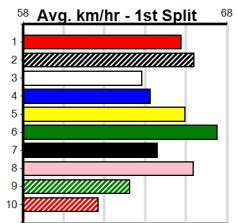

# RSN GREY AREAS - WEDNESDAY & FRID

Distance: 425m, Race Type: Mixed 4/5, Total Prizemoney: \$3,360  
1st: \$2,250, 2nd: \$690, 3rd: \$345, 4th: \$75

GAS LANTERN (1) can do things wrong in her races, however she is drawn to lead and she can carve out time. PAW LEON (3) turned in a big performance last time and he just needs a little luck early on. LIGHTNING JEDDA (6) has claims