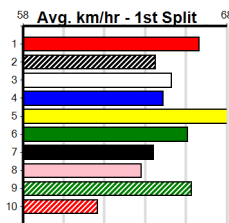

# PETER BROWN CUSTOM HOMES

Distance: 425m, Race Type: Grade 5, Total Prizemoney: \$2,925  
1st: \$1,950, 2nd: \$600, 3rd: \$300, 4th: \$75