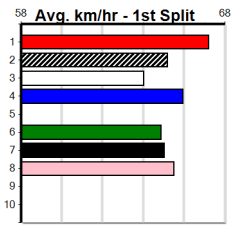

Bendigo

JARROD LARKIN CONCRETING

Distance: 425m, Race Type: Grade 6, Total Prizemoney: $2,925
1st: $1,950, 2nd: $600, 3rd: $300, 4th: $75

4

7:57PM

(VIC time)

PAW BERRY (8) is far better than her past two runs and she is suited back to this journey.
CRACKERJACK TONK (1) is unbeaten in his two runs and he should be primed to fire fresh. SODA PHOENIX (4) is an improving type.

Watchdog Tips: **8** **1** **4** **3** **Bet:** **Box Trifecta 1,3,4,8 ($10 for 41.67%)**