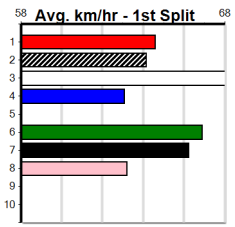

# MANNINGS GREYHOUND COMPLEX

Distance: 425m, Race Type: Mixed 6/7, Total Prizemoney: \$2,925  
1st: \$1,950, 2nd: \$600, 3rd: \$300, 4th: \$75