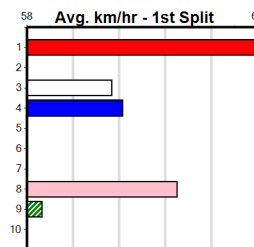

Bendigo

2

7:19PM

(VIC time)

HIP POCKET BENDIGO

Distance: 425m, Race Type: Maiden, Total Prizemoney: $2,535
1st: $1,680, 2nd: $520, 3rd: $260, 4th: $75

LAMIA NONNA MARY (1) gave a great sight when placed on debut and she can go one better this time around. MAXIMUM REED (8) was well supported in her debut placing and she is drawn to get the breaks. SHOOT THE BREEZE (7) must be respected on debut

Watchdog Tips: **1** **8** **7** **4** **Bet:** **Win 1**

Form Box	Wgt	Dist	Track	Date	Time	BON	Margin	1st/2nd (Time)	PIR	Checked	Comment	W/R	Split 1	S/P	Grade	
1	LAMIA NONNA MARY (NSW) [Impressive on debut, drawn to lead, take catching] $2.20															
	BK	Bitch		Feb-23												
	Owner(s): L Carbone		Sire: FERAL FRANKY		Dam: UNLEASH THE FUN		Trainer: John Barbara (Exford)									
	Winning Distances: < 300m (0) 300 - 399m (0) 400 - 499m (0) 500 - 599m (0) 600 - 699m (0) > 700m (0)															
	Winning Weights:															
	2nd (1)	27.0	400	GEL	R9	07-Oct-24	22.76	22.73	0.50L	ETERNIA (22.73)		Q/11		SW	8.40	$1.70 M
	Last 3 wins NOT included above															
	Box History															
	Prize Best Starts Trk/Dts APM															
	2	FRANKLY SPEED [M] [Well down the track on debut, needs more time] $16.00														
LTBD		Bitch		Jun-22												
Owner(s): Rose Bobbin (SYN), R Moncrieff, S Manning, A Manning		Sire: FERAL FRANKY		Dam: SPEEDY BELLA		Trainer: Scott Manning (Epsom)										
Winning Distances: < 300m (0) 300 - 399m (0) 400 - 499m (0) 500 - 599m (0) 600 - 699m (0) > 700m (0)																
Winning Weights:																
8th (6)		31.0	425	BEN	R1	18-Oct-24	25.51	23.95	17.00	SWEET LOVE (24.37)		S/888			7.17	$44.90 M
Last 3 wins NOT included above																
Box History																
Prize Best Starts Trk/Dts APM																
3		HUSKY BAILEY [M] [Yet to impress, lacks early pace, tough ask] $14.00														
	BK	Dog		Nov-22												
	Owner(s): S Bailey		Sire: BERNARDO		Dam: HUSKY FLYER		Trainer: Jennifer Torr (Myers Flat)									
	Winning Distances: < 300m (0) 300 - 399m (0) 400 - 499m (0) 500 - 599m (0) 600 - 699m (0) > 700m (0)															
	Winning Weights:															
	4th (8)	34.0	410	HOR	R4	15-Sep-24	24.10	23.03	6.00L	IVORY NARWHAL (23.70)		S/55			11.12	$12.70 M
	5th (8)	33.8	410	HOR	R2	21-Sep-24	24.15	23.33	12.00	BAG OF SNAGS (23.33)		S/77			11.00	$8.50 M
	4th (2)	33.5	410	HOR	R1	05-Oct-24	24.06	23.32	2.75L	ZIPPING DIEGO (23.87)		S/54			10.89	$6.90 M
	8th (4)	32.9	410	HOR	R1	15-Oct-24	23.99	22.86	5.00L	DEFENSIVE (23.66)		S/88			11.03	$29.00 M
	Last 3 wins NOT included above															
Box History																
Prize Best Starts Trk/Dts APM																
4	LADY HALIME [M] [Better for the run on debut, keep safe] $10.00															
	F	Bitch		Mar-23												
	Owner(s): J Condo		Sire: BEAST UNLEASHED		Dam: MINNIE BANJO		Trainer: Judith Condo (Pyramid Hill)									
	Winning Distances: < 300m (0) 300 - 399m (0) 400 - 499m (0) 500 - 599m (0) 600 - 699m (0) > 700m (0)															
	Winning Weights:															
	6th (7)	26.2	425	BEN	R1	18-Oct-24	25.15	23.95	12.00	SWEET LOVE (24.37)		M/445			6.74	$6.10 M
	Last 3 wins NOT included above															
	Box History															
	Prize Best Starts Trk/Dts APM															
	5	HECTIC HARRY [M] [Well bred but the draw is a worry, place] $9.00														
RF		Dog		Feb-23												
Owner(s): AVA'S (SYN), D Torr, J Torr		Sire: FERAL FRANKY		Dam: MISS RHUBARB		Trainer: David Torr (Myers Flat)										
Winning Distances: < 300m (0) 300 - 399m (0) 400 - 499m (0) 500 - 599m (0) 600 - 699m (0) > 700m (0)																
Winning Weights:																
Last 3 wins NOT included above																
Box History																
Prize Best Starts Trk/Dts APM