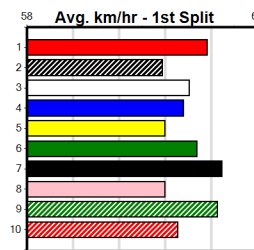

Watchdog Tips: 1 6 4 3 Bet: Win 1

WESTAR COMMANDER [5] No luck of late, drawn to make amends, yes \$4.00
BK Dog Jan-21 Sire: MEPUNGA BLAZER Dam: EYES ADORABLE
Owner(s): A Gurry
Trainer: Andrea Gurry (Nhill)
Winning Distances: < 300m (0) 300 - 399m (3) 400 - 499m (6) 500 - 599m (3) 600 - 699m (0) > 700m (0)
Winning Weights: 34.2(1) 34.5(2) 34.6(2) 34.7(2) 34.8(1) 34.9(1) 35.0(1) 35.2(1) 35.3(1)
Box History table and Prize Best Starts table included.