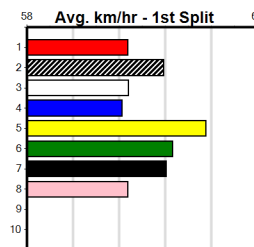

BENDIGO ADVERTISER (1-3 WINS)

Distance: 500m, Race Type: Restricted Win, Total Prizemoney: $3,340
1st: $2,230, 2nd: $690, 3rd: $345, 4th: $75

BLACK EMU (4) had little luck here last time and a clear run early can see him make amends.
CRANK IT (5) is showing promise and should be in the firing line from the outset, while SAVVY
LONG LEGS (1) is drawn to get all the breaks.

Watchdog Tips: 4 5 1 7 Bet: Box Trifecta 1,4,5,7 ($10 for 41.67%)

SAVVY LONG LEGS [6] Better than his past two, well drawn, respect $7.50
Owner(s): M Accardi
Winning Distances: < 300m (0) 300 - 399m (0) 400 - 499m (1) 500 - 599m (1) 600 - 699m (0) > 700m (0)
Box History table and Prize Best Starts Trk/Dts APM

MCIVOR JEWELS [5] Rarely runs a bad race here, can run a drum $10.00
Owner(s): J Priest
Winning Distances: < 300m (0) 300 - 399m (0) 400 - 499m (2) 500 - 599m (1) 600 - 699m (0) > 700m (0)
Box History table and Prize Best Starts Trk/Dts APM

LEAVE ME IN [5] Hit or miss early, can push up the track, risky $6.00
Owner(s): D Jarvis
Winning Distances: < 300m (0) 300 - 399m (1) 400 - 499m (2) 500 - 599m (0) 600 - 699m (0) > 700m (0)
Box History table and Prize Best Starts Trk/Dts APM

BLACK EMU [6] Better for the run here last time, hard to reel in $3.40
Owner(s): GEMDOGS (SYN), R Edgerton, I Marston, S Marsden
Winning Distances: < 300m (0) 300 - 399m (0) 400 - 499m (2) 500 - 599m (0) 600 - 699m (0) > 700m (0)
Box History table and Prize Best Starts Trk/Dts APM

CRANK IT [6] No luck here last time, can atone, big threat $4.20
Owner(s): H Manolitis
Winning Distances: < 300m (0) 300 - 399m (0) 400 - 499m (2) 500 - 599m (0) 600 - 699m (0) > 700m (0)
Box History table and Prize Best Starts Trk/Dts APM