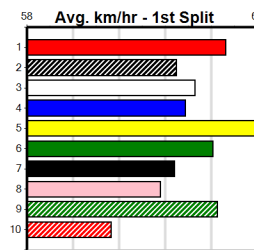

PETER BROWN CUSTOM HOMES

Distance: 425m, Race Type: Grade 5, Total Prizemoney: $2,925
1st: $1,950, 2nd: $600, 3rd: $300, 4th: $75

XISAN BALE (1) was dominant at Sale last time and he is drawn to lead throughout again. I'M WHAT'S NEXT (2) is better than his past few runs and he can follow the red through early on. PAW QUARK (3) has pace to burn.

Watchdog Tips: 1 2 3 5 Bet: Win 1

Race card for XISAN BALE (NSW)[5]. Dominant last time, drawn to lead, go close. $3.40. Includes owner, sire, dam, winning distances, and box history.

Race card for I'M WHAT'S NEXT [5]. No luck in his past two, can atone, danger. $4.20. Includes owner, sire, dam, winning distances, and box history.

Race card for PAW QUARK (NSW)[5]. Toughest test but has pace to burn, threat. $4.60. Includes owner, sire, dam, winning distances, and box history.

Race card for JED'S MEMORY [5]. Racing well but the draw is a worry, place. $9.00. Includes owner, sire, dam, winning distances, and box history.

Race card for CORTEZ BALE (NSW)[5]. Can come out running, capable of causing an upset. $8.00. Includes owner, sire, dam, winning distances, and box history.