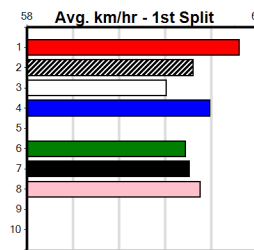

JARROD LARKIN CONCRETING

Distance: 425m, Race Type: Grade 6, Total Prizemoney: $2,925
1st: $1,950, 2nd: $600, 3rd: $300, 4th: $75

PAW BERRY (8) is far better than her past two runs and she is suited back to this journey.
CRACKERJACK TONK (1) is unbeaten in his two runs and he should be primed to fire fresh. SODA PHOENIX (4) is an improving type.

Watchdog Tips: **8** **1** **4** **3** **Bet:** **Box Trifecta 1,3,4,8 ($10 for 41.67%)**

1

CRACKERJACK TONK [6] Resuming, unbeaten to date, danger if steps **$3.40**
BK Dog Jan-23 Sire: SHIMA SHINE Dam: MAXIMUM SHIRLEY Trainer: Jordan Cooper (Lethbridge)
Owner(s): J Cooper
Winning Distances: < 300m (0) 300 - 399m (0) 400 - 499m (2) 500 - 599m (0) 600 - 699m (0) > 700m (0)
Winning Weights: 32.4(1) 32.8(1)
1st (8) 32.8 410 HOR R1 13-Aug-24 23.54 23.10 2.00L KELCE'S GIRL (23.67) S/22 SW 10.53 $2.10 M
1st (8) 32.4 410 HOR R1 19-Aug-24 23.52 22.84 1.00L TINKER BRUCE (23.58) S/11 SW 10.45 $1.80 7
Last 3 wins NOT included above

Box History

Bx	1st	2nd	3rd	4th	5th	6th	7th	8th
1								
2								
3								
4								
5								
6								
7								
8	2							
Prize Best						$3630.00		
Starts						FSH		
Trk/Dts						2-2-0-0		
APM						0-0-0-0		2178

2

CLASSIC GREY [6] Find this harder than his racing to date, no **$16.00**
BE Dog Mar-22 Sire: FERNANDO BALE Dam: MOMBASA Trainer: Gregory Guy (Huntly)
Owner(s): G Guy
Winning Distances: < 300m (0) 300 - 399m (0) 400 - 499m (0) 500 - 599m (1) 600 - 699m (1) > 700m (0)
Winning Weights: 31.5(1) 31.9(1)
1st (2) 31.5 525 MEP R2 27-Mar-24 30.72 29.96 3.25L BOB DEEDS (30.95) Q/2111 . . . 5.27 $7.30 M
1st (2) 31.9 600 MEP R7 03-Apr-24 35.22 34.77 1.75L BOMB NEAVE (35.34) Q/1111 . . . 9.09 $2.80 X67
7th (5) 32.6 500 BEN R4 10-May-24 28.98 27.90 16.00 FERGUS ZULU (27.90) M/167 . . . 6.62 $21.50 X67H
2nd (4) 31.7 595 SAP R7 19-Aug-24 34.91 34.53 0.50L SINGLE LADIES (34.88) M/3333 . . . 9.55 $3.50 RW
2nd (3) 32.1 595 SAP R4 26-Aug-24 34.52 33.98 2.25L MISTY BLUE (34.37) Q/1111 . . . 9.19 $4.10 RW
6th (8) 31.5 525 MEP R10 04-Sep-24 31.36 30.09 15.00 VISTA CADMIUM (30.37) M/1476 . . . 5.18 $6.30 X67H
6th (2) 32.0 515 SAN R2 12-Sep-24 30.50 29.20 10.00 PAW FREDRICK (29.82) Q/4666 . . SW 5.21 $13.30 X67
5th (8) 32.3 500 BEN R6 04-Oct-24 28.81 27.99 8.50L PERFECT ACE (28.23) M/245 . . . 6.60 $11.10 RWH
Last 3 wins NOT included above

Box History

Bx	1st	2nd	3rd	4th	5th	6th	7th	8th
1								
2	2					1		
3	1							
4	1							
5							1	
6								
7					1			
8						1	2	
Prize Best						$6170.00		
Starts						25.23(8)-19/1/24		
Trk/Dts						10-2-2-0		
APM						1-0-0-0		2049

3

RED EMPEROR [6] Shows promise, good mid race pace, keep safe **$7.50**
F Dog Oct-22 Sire: FERAL FRANKY Dam: NORDEGREN Trainer: Aaron Debattista (Toolleen)
Owner(s): A Debattista
Winning Distances: < 300m (0) 300 - 399m (0) 400 - 499m (2) 500 - 599m (0) 600 - 699m (0) > 700m (0)
Winning Weights: 33.5(1) 33.8(1)
1st (3) 33.8 425 BEN R1 16-Aug-24 24.27 23.83 0.50L JOLLY OLLIE (24.30) M/311 . . . 6.66 $3.30 M
4th (5) 33.7 515 SAN R1 05-Sep-24 30.25 29.33 3.75L MY HUMMINGBIRD (30.00) Q/1111 . . . 5.20 $4.80 7
5th (7) 33.2 515 SAN R1 12-Sep-24 30.25 29.20 15.00 ELLIOTT (29.22) M/3334 . . . 5.20 $10.00 7
6th (5) 33.6 425 BEN R2 27-Sep-24 24.42 23.60 5.50L GLISTENING (24.05) M/677 . . . 6.72 $10.80 X67
1st (5) 33.5 425 BEN R3 09-Oct-24 24.10 23.99 4.50L RELEASED (24.42) M/211 . . . 6.68 $1.50 T3-7
Last 3 wins NOT included above

Box History

Bx	1st	2nd	3rd	4th	5th	6th	7th	8th
1								
2								
3	1							
4								
5	1			1		1		
6								
7					1			
8								
Prize Best						$3307.14		
Starts						24.10(5)-9/10/24		
Trk/Dts						5-2-0-0		
APM						3-2-0-0		2414