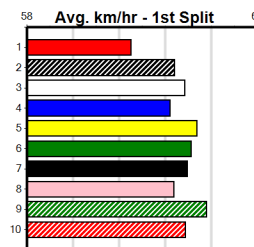

AG TYRES & WHEELS

Distance: 500m, Race Type: Mixed 4/5, Total Prizemoney: $3,875
1st: $2,600, 2nd: $800, 3rd: $400, 4th: $75

NO MORE GAMES (2) has been simply brilliant in his past two and he will get plenty of cover from the three early on. GO FOR GOLD (3) caught the eye here last time and she just needs room early on. PAW BHODI (5) won't be far away.

Watchdog Tips: [2] [3] [5] [7] Bet: Win 2

Table with columns: Form Box, Wgt, Dist, Track, Date, Time, BON, Margin, 1st/2nd (Time), PIR, Checked, Comment, W/R, Split 1, S/P, Grade

DOLLAR SIGNS [4] Talented but can be risky early on, place best $9.00
Owner(s): A Debattista
Sire: ORSON ALLEN Dam: MEPUNGA FOCUS
Trainer: Aaron Debattista (Toolleen)

Box History table for DOLLAR SIGNS [4] with columns Bx, 1st, 2nd, 3rd, 4th, 5th, 6th, 7th, 8th

NO MORE GAMES [5] Huge wins in his past two, go close if steps $2.40
Owner(s): K Cottrell
Sire: HANDSOME PRINCE Dam: PAY CALL
Trainer: Kayla Cottrell (Pearcedale)

Box History table for NO MORE GAMES [5] with columns Bx, 1st, 2nd, 3rd, 4th, 5th, 6th, 7th, 8th

GO FOR GOLD [5] Eye catching run last time out, main danger $6.50
Owner(s): Lucy Racing Syndicate (SYN), S Holmes, R Le sueur
Sire: TOMMY SHELBY Dam: GOLD VEIN
Trainer: Robert Le sueur (Mulwala)

Box History table for GO FOR GOLD [5] with columns Bx, 1st, 2nd, 3rd, 4th, 5th, 6th, 7th, 8th

CRUSOE RICO [5] In form but wide runner in 3 is a worry, risky $10.00
Owner(s): K Abela
Sire: HARD STYLE RICO Dam: CRACKED SODA
Trainer: Julie Abela (Echuca)

Box History table for CRUSOE RICO [5] with columns Bx, 1st, 2nd, 3rd, 4th, 5th, 6th, 7th, 8th

PAW BHODI (NSW)[5] Powerful type, can find the rail early, big threat $8.00
Owner(s): B Wheeler
Sire: ALLEN DEED Dam: FANTA BALE
Trainer: Mark Delbridge (Balliang)
ENG SAP 2024-10-28

Box History table for PAW BHODI (NSW)[5] with columns Bx, 1st, 2nd, 3rd, 4th, 5th, 6th, 7th, 8th

1

2

3

4

5