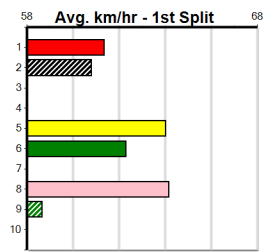

Distance: 425m, Race Type: Maiden, Total Prizemoney: $2,535
1st: $1,680, 2nd: $520, 3rd: $260, 4th: $75

NANCY DEVERE (8) ran into a handy one on debut and she will be much better for the run.
PUGSLEY (5) showed good early burn in his debut placing and he can hit the line better tonight.
TAMMY ROAD (6) must be respected

Watchdog Tips: **8** **5** **6** **7** **Bet:** Box Quinella 5,6,8 ($10 for 333.33%)

Form	Box	Wgt	Dist	Track	Date	Time	BON	Margin	1st/2nd (Time)	PIR	Checked	Comment	W/R	Split 1	S/P	Grade

1

WHERE TO NEXT [M] Biks Long time maiden, looks well out of his depth **$26.00**

BK Dog Mar-22 Sire: RAW ABILITY Dam: UP THE AMOUNT

Owner(s): Greysynd Racing (SYN), W Owen, J Chilcott, A Long Trainer: Julie Chilcott (Heathcote)

Winning Distances: < 300m (0) 300 - 399m (0) 400 - 499m (0) 500 - 599m (0) 600 - 699m (0) > 700m (0)

Winning Weights:

Rank	Wgt	Dist	Track	Date	Time	BON	Margin	1st/2nd (Time)	PIR	Checked	Comment	W/R	Split 1	S/P	Grade
8th (2)	32.8	525	MEP	R1	28-Aug-24	31.65	29.95	22.00 VISTA CADMIUM (30.15)	Q/4678	.	.	.	5.32	$31.80 M	
7th (5)	33.0	450	SHP	R1	05-Sep-24	26.81	25.41	6.50L DROP OF INK (26.39)	M/446	.	.	.	6.93	$13.00 T3-M	
2nd (1)	32.8	450	SHP	R9	14-Sep-24	25.97	25.39	4.00L SHALL BE QUICK (25.70)	Q/132	.	.	.	6.78	$26.50 M	
6th (4)	33.4	460	WGL	R2	19-Sep-24	26.80	25.99	11.00 PARABOLE RICO (26.05)	M/666	.	SW	.	6.88	$23.70 M	
4th (3)	33.7	425	BEN	R1	26-Sep-24	25.07	24.09	7.50L IS IT ME (24.55)	M/755	.	.	.	6.84	$16.80 T3-M	
4th (8)	33.5	450	SHP	R2	03-Oct-24	26.27	25.46	4.25L DARRA ROGUE (25.99)	M/555	.	.	.	7.12	$11.60 T3-M	
7th (7)	33.9	500	BEN	R1	09-Oct-24	30.09	28.32	23.00 KENNETH BALE (28.53)	M/787	.	.	.	7.32	$17.70 T3-M	
5th (7)	33.8	425	BEN	R1	16-Oct-24	24.88	24.12	6.00L NORM'S PRINCESS (24.47)	M/666	.	.	.	6.99	$7.10 M	

Last 3 wins NOT included above

Box History

Bx	1st	2nd	3rd	4th	5th	6th	7th	8th
1								
2	2							1
3			1					
4				1				
5					1			
6	2				2	1	1	
7					2	1	1	
8			1	2				

Prize Best $3045.00
Starts 24.52(7)-1/3/24
Trk/Dts 25-0-5-2
APM 7-0-2-0 1346

2

BRUNO CHOCOLATE (NSW)[No luck on debut, had support, place claims **$6.00**

BK Dog Feb-23 Sire: FERAL FRANKY Dam: UNLEASH THE FUN

Owner(s): L Carbone Trainer: John Barbara (Exford)

Winning Distances: < 300m (0) 300 - 399m (0) 400 - 499m (0) 500 - 599m (0) 600 - 699m (0) > 700m (0)

Winning Weights:

Rank	Wgt	Dist	Track	Date	Time	BON	Margin	1st/2nd (Time)	PIR	Checked	Comment	W/R	Split 1	S/P	Grade
6th (4)	31.8	400	GEL	R2	11-Oct-24	24.34	22.58	17.00 ROMANTIC CITY (23.22)	M/66	.	.	.	8.99	$3.80 M	

Last 3 wins NOT included above

Box History

Bx	1st	2nd	3rd	4th	5th	6th	7th	8th
1								
2								
3								
4						1		
5								
6								
7								
8								

Prize Best $0.00
Starts FSH
Trk/Dts 1-0-0-0
APM 0-0-0-0 0

3

GOLD VENOM [M] Well beaten on debut, must show more, tested **$16.00**

F Dog Feb-22 Sire: CATCH THE THIEF Dam: SUPREME OUTLAW

Owner(s): R Marriner Trainer: Reginald Marriner (Lalor)

Winning Distances: < 300m (0) 300 - 399m (0) 400 - 499m (0) 500 - 599m (0) 600 - 699m (0) > 700m (0)

Winning Weights:

Rank	Wgt	Dist	Track	Date	Time	BON	Margin	1st/2nd (Time)	PIR	Checked	Comment	W/R	Split 1	S/P	Grade
5th (2)	29.9	425	BEN	R1	18-Oct-24	25.01	23.95	9.50L SWEET LOVE (24.37)	S/776	.	.	.	7.10	$16.80 M	

Last 3 wins NOT included above

Box History

Bx	1st	2nd	3rd	4th	5th	6th	7th	8th
1								
2					1			
3								
4								
5								
6								
7								
8								

Prize Best $0.00
Starts 25.01(2)-18/10/24
Trk/Dts 1-0-0-0
APM 1-0-0-0 0