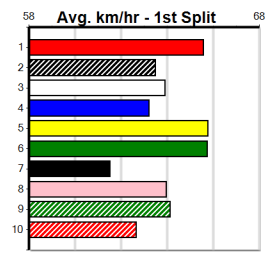

Bendigo
12
10:40PM
(VIC time)

SPORTSBET GREEN TICKS (275+RANK)

Distance: 425m, Race Type: Grade 5 No Penalty, Total Prizemoney: $2,925
1st: $1,950, 2nd: $600, 3rd: $300, 4th: $75

ASTON MASSIMO (8) has returned to form with three brilliant wins on the spin and he is drawn to score again. PAW MARVEL (7) is racing with confidence and he will keep the pressure on from the outset. PASSING (5) can fire fresh

Watchdog Tips: **8** **7** **5** **4** **Bet:** **Win 8**

LADY REPLICAS (NSW)[5] **Every chance last time, place claims best** **$6.50**

RF Bitch Oct-21 Sire: SENNACHIE Dam: GABBY KEEPING Trainer: Mark Delbridge (Balliang)

Owner(s): G Black

Winning Distances: < 300m (0) 300 - 399m (1) 400 - 499m (4) 500 - 599m (1) 600 - 699m (0) > 700m (0)

Winning Weights: 26.9(1) 27.0(1) 27.1(1) 27.2(1) 27.3(1) 27.4(1)

Box	1st	2nd	3rd	4th	5th	6th	7th	8th
1	3	1	1	1	1			
2			1					
3	1	1	1	1				
4						1		
5	1		2			1		
6								
7	1			2		2	1	
8				1			1	

Prize Best Starts Trk/Dts APM: $11960.00, 24.45(7)-24/5/24, 23-6-1-5, 2-0-0-0, 3338

SCARLETT'S GEM (NSW)[5] **Talented but needs luck early on, place best** **$10.00**

BEF Bitch Nov-20 Sire: ZAMBORA BROCKIE Dam: IONA CHAMPION Trainer: John Mangion (Numurkah) ENG BAL 2024-10-28

Owner(s): D Petersen

Winning Distances: < 300m (0) 300 - 399m (0) 400 - 499m (4) 500 - 599m (2) 600 - 699m (0) > 700m (0)

Winning Weights: 24.1(1) 24.6(1) 25.0(1) 25.1(2) 25.3(1)

Box	1st	2nd	3rd	4th	5th	6th	7th	8th
1	2	4	1	1	1	1	1	
2	1	1	1	1	2	2	1	
3	1			1		2	1	
4			1	2	1	1	3	1
5	1		2		1	1	2	1
6				1	1	1	2	
7	1	2	2	1	1	2	2	
8	1				2	1	1	

Prize Best Starts Trk/Dts APM: $14258.57, 24.30(3)-21/8/24, 58-6-6-7, 4-2-0-1, 2460

OPRAH BALE (NSW)[5] **Likely to get shuffled back early, tough ask** **$21.00**

RBD Dog Mar-22 Sire: KONOMI Dam: WENDALIN BALE Trainer: Tammy Kennedy-harris (Devon M) ENG WGL 2024-10-29

Owner(s): T Kennedy-harris

Winning Distances: < 300m (0) 300 - 399m (0) 400 - 499m (6) 500 - 599m (1) 600 - 699m (0) > 700m (0)

Winning Weights: 31.2(1) 31.5(2) 31.9(1) 32.4(1) 33.0(1) 33.6(1)

Box	1st	2nd	3rd	4th	5th	6th	7th	8th
1		1	2	1	1	2		
2	3			2	1			
3	2			1	1	1	1	1
4		1	1	1	1	2	1	
5			1					
6		1	1	1	1	1	1	
7	2			1	2	2	2	
8		1	2	1	1	2	2	1

Prize Best Starts Trk/Dts APM: $12680.63, 24.77(6)-2/8/24, 46-7-4-4, 1-0-0-0, 7155

PEACHES [5] **Can come out running at times, keep safe** **$4.60**

BK Bitch Jan-22 Sire: MEPUNGA BLAZER Dam: HELEN'S MATE Trainer: Dallan Klemke (Lara) ENG WGL 2024-10-29

Owner(s): D Klemke

Winning Distances: < 300m (0) 300 - 399m (0) 400 - 499m (4) 500 - 599m (0) 600 - 699m (0) > 700m (0)

Winning Weights: 29.3(1) 30.1(1) 31.2(1) 31.5(1)

Box	1st	2nd	3rd	4th	5th	6th	7th	8th
1			1				1	
2	1		1					
3		5	2					
4	1		1		3		1	
5	1							
6						2	1	
7	1			2				
8	1			1	1		1	

Prize Best Starts Trk/Dts APM: $8890.00, 24.34(3)-1/7/24, 27-4-6-4, 3-0-2-0, 3658

PASSING [5] **Resuming, talented when fit, can threaten** **$6.00**

BK Bitch May-22 Sire: ASTON DEE BEE Dam: APPOINTED Trainer: Garry George (Beulah)

Owner(s): A Tullio

Winning Distances: < 300m (0) 300 - 399m (0) 400 - 499m (3) 500 - 599m (1) 600 - 699m (0) > 700m (0)

Winning Weights: 26.5(1) 26.6(1) 26.7(1) 26.9(1)

Box	1st	2nd	3rd	4th	5th	6th	7th	8th
1	1	1	1	1				
2	1	2				1		
3	1				1	1		
4				1		1		
5							1	
6					1	1		
7	1		1	2				
8	1			1	1		1	

Prize Best Starts Trk/Dts APM: $12030.00, FSTD, 20-4-4-1, 0-0-0-0, 3532