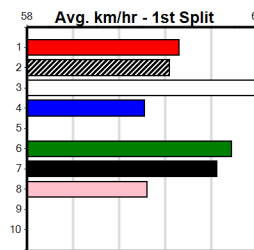

MANNINGS GREYHOUND COMPLEX

Distance: 425m, Race Type: Mixed 6/7, Total Prizemoney: $2,925
1st: $1,950, 2nd: $600, 3rd: $300, 4th: $75

PAW PHELPS (7) showed his true talent with a dashing 29.53 Sandown win and he looks very well graded in this event. PAW VELDRON (8) is showing promise and is suitably drawn out wide, while WHODAT DUCHESS (1) can show early speed

Watchdog Tips: 7 8 1 3 Bet: Box Quinella 1,7,8 ($10 for 333.33%)

Main race results table with columns: Form Box, Wgt, Dist, Track, Date, Time, BON, Margin, 1st/2nd (Time), PIR, Checked, Comment, W/R, Split 1, S/P, Grade. Includes detailed entries for WHODAT DUCHESS [7], GRANNIE MAY [6], JABBERWOCKY [7], JILLIBY MISH [7], and a VACANT BOX.