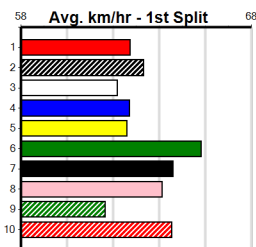

GRAY'S BENDIGO

Distance: 425m, Race Type: Grade 5, Total Prizemoney: $2,925
1st: $1,950, 2nd: $600, 3rd: $300, 4th: $75

QUESTION BALE (1) has been handily placed in his past two and he will get plenty of cover early on. BROADSIDE (5) was impressive two runs back and he just needs a little luck early on. BROOMBRAE TOMMY (7) has claims

Watchdog Tips: 1 5 7 6 Bet: Win 1

QUESTION BALE (NSW)[5] Impressive in his past two, well drawn, yes $3.40
Owner(s): L Harris
Winning Distances: < 300m (0) 300 - 399m (1) 400 - 499m (4) 500 - 599m (0) 600 - 699m (0) > 700m (0)
Box History table and Prize Best Starts Trk/Dts APM

BRANDENBURG [5] Capable but will push wide, may find bother $10.00
Owner(s): B Robertson-leech
Winning Distances: < 300m (0) 300 - 399m (1) 400 - 499m (4) 500 - 599m (0) 600 - 699m (0) > 700m (0)
Box History table and Prize Best Starts Trk/Dts APM

COCONUT OAKLAND [5] Rarely runs a bad race here, can run a drum $9.00
Owner(s): P Gabriel
Winning Distances: < 300m (0) 300 - 399m (1) 400 - 499m (3) 500 - 599m (0) 600 - 699m (0) > 700m (0)
Box History table and Prize Best Starts Trk/Dts APM

BLUE TICK NELSON [5] Eye catching run last time, put in exotics $7.50
Owner(s): J Chilcott
Winning Distances: < 300m (0) 300 - 399m (0) 400 - 499m (7) 500 - 599m (0) 600 - 699m (0) > 700m (0)
Box History table and Prize Best Starts Trk/Dts APM

BROADSIDE [5] Powerful type, drops in class, main danger $5.00
Owner(s): BEV AND DANIEL (SYN), B Pell, D Pell
Winning Distances: < 300m (0) 300 - 399m (1) 400 - 499m (9) 500 - 599m (0) 600 - 699m (0) > 700m (0)
Box History table and Prize Best Starts Trk/Dts APM