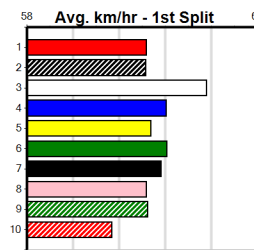

Bendigo
10
10:03PM
(VIC time)

DREAMCHASERS - TICKETS ON SALE NOW

Distance: 425m, Race Type: Grade 5, Total Prizemoney: $2,925
1st: $1,950, 2nd: $600, 3rd: $300, 4th: $75

SOLAR SPECTRUM (2) was a slashing 22.58 Warragul winner and he just needs to step on terms.
TINKER PETE (7) is well drawn out wide and he will turn up the heat mid race. BRIGHT MOON (6)
can come out running at times

Watchdog Tips:

2

7

6

5

Bet:

Win 2

Form Box Wgt Dist Track Date Time BON Margin 1st/2nd (Time) PIR Checked Comment W/R Split 1 S/P Grade

1

STROMBOLI [5] Back in form, this is harder, can run a drum **$4.60**
BK Dog Jun-20 Sire: ASTON DEE BEE Dam: SOMERTON MAY
Owner(s): Ghost Syndicate (SYN), L Cardillo, G Roberts, B Markovic
Winning Distances: < 300m (0) 300 - 399m (1) 400 - 499m (15) 500 - 599m (2) 600 - 699m (0) > 700m (0)
Winning Weights: 32.1(1) 32.2(1) 32.9(1) 33.0(1) 33.1(1) 33.8(3) 34.0(1) 34.1(1) 34.2(1) 34.3(1) 34.4(1) 34.5(1) 34.6(4)

Box	1st	2nd	3rd	4th	5th	6th	7th	8th
1	5	2	2		2	2		
2	1	1	1	1	1	1	2	2
3	4				1	1	1	
4		1	2	1	3			2
5	2	2	1			1	1	1
6			1		1	1	2	
7	2	3				1	1	
8	4					2	3	

Prize Best Starts Trk/Dts APM $74718.13 23.98(5)-11/3/22 70-18-9-7 6-2-1-0 8324

1st (1) 34.0 500 BEN R8 23-Feb-24 28.21 28.21 1.25L DESCRIPTION (28.28) M/222 . . . 6.55 $4.00 5
1st (5) 34.2 525 MEA R11 16-Mar-24 30.26 29.65 1.00L OREGON FAVORS (30.32) M/1111 . . . SW . 5.12 $6.00 5
1st (3) 34.1 425 BEN R5 12-Jul-24 24.11 23.86 0.75L DEADLY CLASS (24.16) M/111 . . . 6.62 $4.90 VET

2

SOLAR SPECTRUM [5] Slashing 22.58 Warragul winner, take stopping **$3.20**
F Dog Dec-22 Sire: AUSSIE INFRARED Dam: IT'S A FRENZY
Owner(s): G Black
Winning Distances: < 300m (0) 300 - 399m (1) 400 - 499m (2) 500 - 599m (0) 600 - 699m (0) > 700m (0)
Winning Weights: 33.4(1) 33.5(1) 33.8(1)

Box	1st	2nd	3rd	4th	5th	6th	7th	8th
1	1	1	1					
2	1	1	1	1				
3	4							
4	1		1					
5	1							
6		1			1			
7	1				1			1
8								1

Prize Best Starts Trk/Dts APM $7560.00 25.00(6)-12/7/24 13-3-3-1 1-0-0-0 6522

1st (1) 33.8 390 BAL R1 28-Aug-24 22.47 22.24 5.00L PEGASUS BALE (22.81) M/11 . . . 8.66 $2.40 M

3

RIPPER RILEY [5] Needs to lead, will cop too much pressure, no **$8.00**
BD Dog Mar-22 Sire: ASTON DEE BEE Dam: WHITE AMBUSH
Owner(s): J Hooke
Winning Distances: < 300m (0) 300 - 399m (3) 400 - 499m (3) 500 - 599m (0) 600 - 699m (0) > 700m (0)
Winning Weights: 32.2(1) 32.7(1) 32.8(1) 32.9(2) 33.1(1)

Box	1st	2nd	3rd	4th	5th	6th	7th	8th
1	3	1	2					
2	1	1	1	1				
3	1			2				
4	1		1					
5	1				1	1		
6						1	2	1
7					2			
8		3				1		

Prize Best Starts Trk/Dts APM $13780.00 24.29(3)-8/3/24 27-6-5-1 6-1-0-0 5261

1st (3) 32.8 390 SHP R2 12-Feb-24 22.24 22.01 4.25L FRANK GRIMES (22.53) M/11 . . . 8.48 $11.60 X67
1st (1) 33.1 410 HOR R4 20-Feb-24 23.40 23.21 0.50L TINKER JACK (23.43) Q/11 . . . 10.23 $2.20 X67
1st (2) 32.9 425 BEN R4 10-Apr-24 24.29 24.18 6.00L CHASING BOODIE (24.68) M/111 . . . SW . 6.60 $1.70 T3-5

4

BROOMBRAE FRITZ [5] Another who needs to lead, prefer to watch **$10.00**
BE Dog Jul-21 Sire: TOMMY SHELBY Dam: ZIANNA ROSE
Owner(s): D Torr
Winning Distances: < 300m (0) 300 - 399m (2) 400 - 499m (6) 500 - 599m (0) 600 - 699m (0) > 700m (0)
Winning Weights: 31.5(1) 31.7(1) 31.8(2) 32.8(1) 33.0(1) 33.2(1) 34.0(1)

Box	1st	2nd	3rd	4th	5th	6th	7th	8th
1	5	3			1	1	1	1
2		3		1	2			
3			1		2		2	
4	1		6	4		1	1	1
5	1		1	1	2	1		
6		2	3	1	1			
7		2	1	1				
8	1		1	1			1	1

Prize Best Starts Trk/Dts APM $20025.00 FSH 58-8-7-16 0-0-0-0 4573

1st (1) 32.8 390 SHP R10 29-Feb-24 22.31 22.06 2.50L HOT HAND (22.49) M/21 . . . 8.53 $4.40 5
1st (1) 33.2 390 SHP R3 11-Mar-24 22.33 21.89 2.75L LEKTRA RODNEY (22.52) M/21 . . . 8.58 $3.10 5
1st (1) 33.0 450 BAL R8 06-May-24 25.55 25.55 1.00L ASTON ALLURE (25.62) Q/121 . . . 6.64 $3.30 T3-5