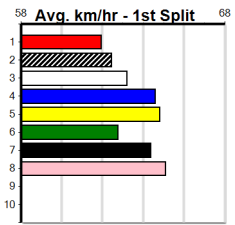

4

4:01PM

(VIC time)

Distance: 390m, Race Type: Grade 7, Total Prizemoney: $1,530
1st: $1,000, 2nd: $320, 3rd: $160, 4th: $50

Watchdog Tips: 0 0 0 0 **Bet:** .