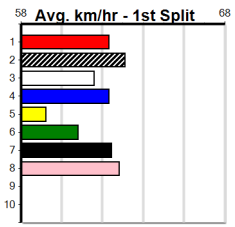

Download Now

Mobile Form Guide

Warrnambool

TRACK INFO
 Track Circumference: 421m
 Inside Top Turn: 39m
 Track Width: 67m
 Inside Home Turn: 38m

13 RACES TODAY (300+ RANK)

Distance: 390m, Race Type: Maiden, Total Prizemoney: \$1,530
1st: \$1,000, 2nd: \$320, 3rd: \$160, 4th: \$50