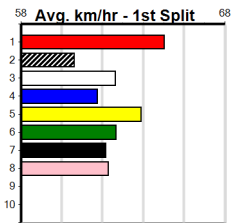

SPORTSBET EVERY DOG HAS ITS DAY (3)

12

6:34PM

(VIC time)

Distance: 390m, Race Type: Grade 5, Total Prizemoney: \$1,530
1st: \$1,000, 2nd: \$320, 3rd: \$160, 4th: \$50

Watchdog Tips: **0** **0** **0** **0** Bet: **.**