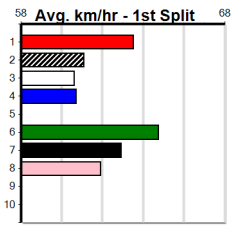

MACEY'S BISTRO (300+ RANK)

Distance: 390m, Race Type: Maiden, Total Prizemoney: $1,530
1st: $1,000, 2nd: $320, 3rd: $160, 4th: $50

2

3:21PM
(VIC time)

Watchdog Tips: 0 0 0 0 **Bet:** .

Form	Box	Weight	Dist	Track	Date	Time	BON	Margin	1st/2nd (Time)	PIR	Checked	Comment	W/R	Split 1	S/P	Grade

1 LEGALLY BLONDE [M]
BD B Nov-21 HARD STYLE RICO JOSEPHINE
Trainer: Keith Lloyd (Anakie)
4th (1) 26.5 390 BAL R1 23-Aug-24 22.94 22.19 7.50BLACK LICORICE (22.42) M/33 . . . . 8.72 $13.20 M
7th (2) 26.1 390 WBL R1 09-Sep-24 23.29 22.33 5.50SLOANE SQUARE (22.90) M/36 . . . . 9.16 $2.50 M
5th (1) 26.1 390 WBL R1 23-Sep-24 23.37 22.47 7.50LMISS FIXATED (22.88) M/55 . . . . 9.20 $3.20 M
2nd (4) 26.0 390 WBL R1 30-Sep-24 22.93 22.34 1.00LBELAIR BETTY (22.87) Q/11 . . . . 8.87 $30.50 M
Owner(s): MILLIONAIRES (SYN), J Farrugia, A Farrugia

Winning Boxes

1	2	3	4	5	6	7	8
Prize							
Best							
Starts							
Trk/Dst							
APM							

2 SOUR GIRL [M]
F B May-22 FERNANDO BALE PUNK LASS ROCKS
Trainer: Kyle Brooks (Maroona)
6th (5) 23.1 300 HVL R1 13-Sep-24 17.45 16.77 7.50LSACHIN (16.94) M/7 . . . . 4.13 $27.20 T3-M
6th (3) 23.1 390 WBL R1 16-Sep-24 23.64 22.61 9.50LPAW TEMPE (22.99) Q/65 . . . . 9.24 $14.70 M
3rd (3) 23.3 390 WBL R1 23-Sep-24 23.12 22.47 3.75LMISS FIXATED (22.88) Q/33 . . . . 8.94 $18.60 M
3rd (1) 23.9 390 WBL R1 30-Sep-24 23.10 22.34 3.5LBELAIR BETTY (22.87) M/42 . . . . 9.05 $18.70 M
Owner(s): K Peddie

Winning Boxes

1	2	3	4	5	6	7	8
Prize							
Best							
Starts							
Trk/Dst							
APM							

3 BELAIR RUBY [M]
BK B Nov-22 ASTON RUPEE MEPUNGA BELLA
Trainer: Trevor Steel (Nullawarre)
7th (8) 28.4 390 WBL R2 26-Sep-24 23.23 22.14 11.00SAINT XAVIER (22.49) S/77 . . . . 9.20 $12.40 M
8th (6) 28.4 390 WBL R1 03-Oct-24 23.13 21.93 12.00LSOMETHING GOOD (22.35) S/87 . . . . 9.31 $24.00 M
Owner(s): G Wickham

Winning Boxes

1	2	3	4	5	6	7	8
Prize							
Best							
Starts							
Trk/Dst							
APM							

4 BLUEY'S DASH [M]
BEBD D Jul-22 TOMMY SHELBY POPPO'S LEGACY
Trainer: Scott Millard (Kyneton)
7th (1) 29.1 390 BAL R2 25-Aug-24 22.84 22.06 4.50LCOLOURFUL MAGIC (22.53) M/67 . . . . 8.81 $17.00 T3-M
5th (3) 29.4 390 BAL R2 06-Sep-24 23.30 22.42 3.25LRUXTON SHINE (23.07) M/44 . . . . 8.86 $14.20 M
6th (1) 29.6 390 BAL R2 23-Sep-24 23.77 22.35 18.00LMINI SNOOZE (22.52) M/37 . . . . 8.79 $14.10 T3-M
4th (3) 29.7 300 HVL R1 02-Oct-24 17.51 16.91 2.50LASTON HONCHO (17.34) M/5 . . . . 4.07 $14.50 M
Owner(s): Millard Racing Group (SYN), S Millard, C Millard, D Millard

Winning Boxes

1	2	3	4	5	6	7	8
Prize							
Best							
Starts							
Trk/Dst							
APM							

5 *** VACANT BOX ***
Trainer:
Owner(s):

6 ZIPPING GEPPETTO (NSW)[M]
BE D Dec-22 ASTON RUPEE ZIPPING MAGDA
Trainer: Robert Camilleri (Lara)
7th (1) 34.5 300 HVL R1 08-Sep-24 17.30 16.31 12.00BLACK STATESMAN (16.47) S/8 . . . . 4.23 $11.30 M
5th (3) 33.7 300 HVL R2 22-Sep-24 17.15 16.59 1.75LFULL OF FUN (17.03) S/6 . . . . 4.10 $19.80 MH
Owner(s): Hallinan Hallinan (SYN), M Hallinan, F Hallinan

Winning Boxes

1	2	3	4	5	6	7	8
Prize							
Best							
Starts							
Trk/Dst							
APM