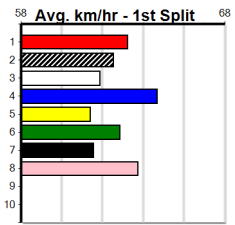

EDWARDS ELECTRICAL (300+ RANK)

Distance: 450m, Race Type: Mixed 6/7, Total Prizemoney: $1,530
1st: $1,000, 2nd: $320, 3rd: $160, 4th: $50

7

4:57PM

(VIC time)

Watchdog Tips:

0 0 0 0

Bet: