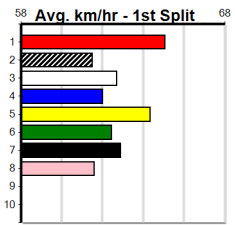

BROAD TREE CARE (300+ RANK)

Distance: 390m, Race Type: Grade 6, Total Prizemoney: $1,530
1st: $1,000, 2nd: $320, 3rd: $160, 4th: $50

10

5:56PM

(VIC time)

Watchdog Tips: **0 0 0 0** Bet: .