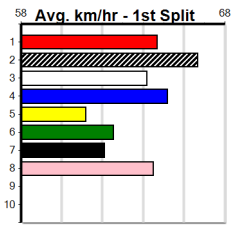

WOOD MOTORCYCLE & MOWER (300+)

Distance: 390m, Race Type: Grade 5, Total Prizemoney: $1,530
1st: $1,000, 2nd: $320, 3rd: $160, 4th: $50

11

6:11PM

(VIC time)

Watchdog Tips: 0 0 0 0 **Bet:** .