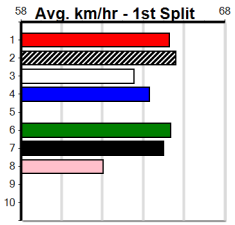

CASSIGN DESIGN (300+ RANK)

Distance: 390m, Race Type: Mixed 4/5, Total Prizemoney: $1,530
1st: $1,000, 2nd: $320, 3rd: $160, 4th: $50

6

4:34PM
(VIC time)

Watchdog Tips: **0 0 0 0** Bet: **.**