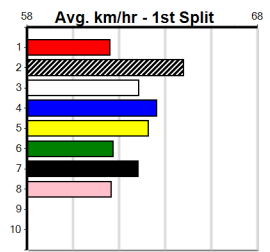

9

5:32PM

(VIC time)

Distance: 390m, Race Type: Grade 7, Total Prizemoney: $1,530
1st: $1,000, 2nd: $320, 3rd: $160, 4th: $50

Watchdog Tips:

Bet:

Form Box	Wgt	Dist	Track	Date	Time	BON	Margin	1st/2nd (Time)	PIR	Checked	Comment	WR	Split 1	S/P	Grade

LEKTRA JUDITH [7]

BD Bitch Oct-22 Sire: FERAL FRANKY Dam: LEKTRA RAINBOW

Owner(s): P Lenehan Trainer: Sharon Bradley (Toolong)

Winning Distances: < 300m (0) 300 - 399m (1) 400 - 499m (0) 500 - 599m (0) 600 - 699m (0) > 700m (0)

Winning Weights: 25.5(1)

8th (5)	23.8	390	WBL	R1	18-Jul-24	23.97	22.07	26.00	ASTON KING (22.21)	M/88			9.43	$16.50	M
5th (2)	23.6	400	MTG	R1	21-Jul-24	24.93	22.83	20.00	BOURNE SWIFT (23.53)				11.56	$5.50	M
8th (5)	25.5	390	WBL	R2	05-Sep-24	23.60	22.00	20.00	GO ME GO (22.27)	M/58			9.00	$72.50	M
6th (7)	25.9	390	WBL	R2	09-Sep-24	23.41	22.33	4.00	ASTON TYSON (23.13)	M/44			9.07	$33.60	M
3rd (4)	26.0	390	WBL	R1	16-Sep-24	23.47	22.61	7.00	PAW TEMPE (22.99)	M/32			9.20	$14.50	M
3rd (7)	25.5	305	MTG	R2	22-Sep-24	18.08	17.76	1.25	FAWN BEAST (17.99)				6.03	$19.00	M
1st (2)	25.5	305	MTG	R2	26-Sep-24	18.05	18.05	1.75	MY GIRL NAHLAH (18.18)	0	SAMP		5.93	$1.95	M

Last 3 wins NOT included above

Box History

Bx	1st	2nd	3rd	4th	5th	6th	7th	8th
1								
2	1				1			
3								
4			1					
5								2
6								
7		1				1		
8								

Prize Best $825.00
Starts 23.41(7)-9/9/24
Trk/Dts 7-1-0-2
APM 4-0-0-1
825

INGA AMY [7]

BK Bitch Sep-22 Sire: BEAST UNLEASHED Dam: INGA MIA

Owner(s): P Inguanti Trainer: Vito Inguanti (Gnotuk)

Winning Distances: < 300m (0) 300 - 399m (1) 400 - 499m (0) 500 - 599m (0) 600 - 699m (0) > 700m (0)

Winning Weights: 25.2(1)

6th (2)	25.5	410	HOR	R1	18-Jun-24	24.11	23.08	10.00	LILYDALE (23.44)	M/85			10.91	$17.90	M
4th (8)	25.5	390	WBL	R1	27-Jun-24	23.17	22.05	8.00	MISCHKE (22.65)	M/14			8.83	$15.20	M
1st (2)	25.2	390	WBL	R1	08-Jul-24	22.70	22.15	3.00	PAW OLYMPIA (22.91)	M/21	SW		8.97	$3.00	M
4th (8)	25.3	450	WBL	R5	15-Jul-24	26.50	26.03	7.00	SULTAN OF SWOON (26.03)	Q/222			6.79	$12.40	7
8th (3)	25.4	410	HOR	R2	21-Jul-24	24.47	23.19	16.00	LANKY LARRY (23.40)	M/88			11.11	$42.50	7
7th (5)	25.3	390	WBL	R2	29-Jul-24	23.43	22.35	12.00	ASTON FARRELL (22.65)	Q/47	VO		8.97	$23.40	7
4th (6)	25.3	450	WBL	R5	05-Aug-24	26.07	25.55	7.50	OLLIE DEEDS (25.55)	M/222			6.72	$24.40	X67
6th (6)	25.8	450	WBL	R5	12-Aug-24	26.19	25.50	10.00	RUN DON'T WALK (25.51)	Q/123			6.69	$7.20	7

Last 3 wins NOT included above

Box History

Bx	1st	2nd	3rd	4th	5th	6th	7th	8th
1								
2	1							
3		1	1			1		
4								1
5								1
6		1		1		1		
7								
8				2				

Prize Best $2030.00
Starts 22.70(2)-8/7/24
Trk/Dts 11-1-1-1
APM 3-1-0-0
1161