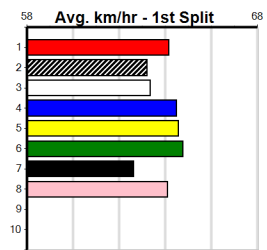

MATKO HIRE (300+ RANK)

Distance: 390m, Race Type: Grade 5, Total Prizemoney: $1,530
1st: $1,000, 2nd: $320, 3rd: $160, 4th: $50

Watchdog Tips: [ ] [ ] [ ] [ ] Bet: [ ]

IMPRESARIO (NSW)[5]
BK Dog Apr-20 Sire: ASTON DEE BEE Dam: RAGADEEN
Owner(s): J Formosa
Trainer: Jason Formosa (Heathcote)
Winning Distances: < 300m (0) 300 - 399m (4) 400 - 499m (5) 500 - 599m (0) 600 - 699m (0) > 700m (0)
Winning Weights: 33.8(2) 33.9(1) 34.2(3) 34.3(2) 34.5(1)
Race results table with columns: Rank, Pos, Wgt, Dist, Track, Date, Time, BON, Margin, 1st/2nd (Time), PIR, Checked, Comment, WR, Split 1, S/P, Grade.

SAINT JADE [5]
BE Bitch Mar-22 Sire: BERNARDO Dam: SAINT MADDIE
Owner(s): P Byrne
Trainer: Peter Byrne (Koroit)
Winning Distances: < 300m (0) 300 - 399m (1) 400 - 499m (2) 500 - 599m (0) 600 - 699m (0) > 700m (0)
Winning Weights: 25.5(1) 26.2(1) 26.5(1)
Race results table with columns: Rank, Pos, Wgt, Dist, Track, Date, Time, BON, Margin, 1st/2nd (Time), PIR, Checked, Comment, WR, Split 1, S/P, Grade.

EDI BALE (NSW)[5]
BK Bitch Dec-20 Sire: DYNA LACHLAN Dam: URSULA BALE
Owner(s): B Wheeler
Trainer: Robert Camilleri (Lara)
Winning Distances: < 300m (0) 300 - 399m (0) 400 - 499m (5) 500 - 599m (3) 600 - 699m (0) > 700m (0)
Winning Weights: 28.9(1) 29.6(1) 29.8(2) 30.0(1) 30.2(1) 30.3(1) 30.4(1)
Race results table with columns: Rank, Pos, Wgt, Dist, Track, Date, Time, BON, Margin, 1st/2nd (Time), PIR, Checked, Comment, WR, Split 1, S/P, Grade.

PAW XAVIER (NSW)[5]
RBD Dog Jul-22 Sire: DYNA TRON Dam: HADEEL BALE
Owner(s): B Wheeler
Trainer: Robert Camilleri (Lara)
Winning Distances: < 300m (0) 300 - 399m (2) 400 - 499m (1) 500 - 599m (0) 600 - 699m (0) > 700m (0)
Winning Weights: 34.6(2) 34.9(1)
Race results table with columns: Rank, Pos, Wgt, Dist, Track, Date, Time, BON, Margin, 1st/2nd (Time), PIR, Checked, Comment, WR, Split 1, S/P, Grade.

LUCY DEEDS [5]
BK Bitch Mar-21 Sire: BERNARDO Dam: BEAUT DEEDS
Owner(s): G Anders
Trainer: Vicki Anders (Koroit)
Winning Distances: < 300m (0) 300 - 399m (4) 400 - 499m (0) 500 - 599m (0) 600 - 699m (0) > 700m (0)
Winning Weights: 26.5(2) 27.0(2)
Race results table with columns: Rank, Pos, Wgt, Dist, Track, Date, Time, BON, Margin, 1st/2nd (Time), PIR, Checked, Comment, WR, Split 1, S/P, Grade.

1

2

3

4

5