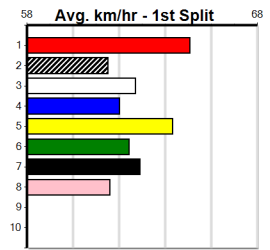

BROAD TREE CARE (300+ RANK)

Distance: 390m, Race Type: Grade 6, Total Prizemoney: $1,530
1st: $1,000, 2nd: $320, 3rd: $160, 4th: $50

Watchdog Tips:

Bet:

Form Box Wgt Dist Track Date Time BON Margin 1st/2nd (Time) PIR Checked Comment W/R Split 1 S/P Grade

MATETSI (SA)[6]
BK Bitch Jan-22 Sire: AUSSIE INFRARED Dam: BANJO LASS
Owner(s): B Casey
Trainer: Brendan Casey (Penshurst)
Winning Distances: < 300m (0) 300 - 399m (0) 400 - 499m (2) 500 - 599m (0) 600 - 699m (0) > 700m (0)
Winning Weights: 22.9(1) 24.1(1)
Box History table and Prize Best Starts table included.

WRONG MISSY [6]
BK Bitch Feb-22 Sire: BERNARDO Dam: JUNIPER PEARL
Owner(s): B Mackie
Trainer: Brett Mackie (Tooradin)
Winning Distances: < 300m (0) 300 - 399m (0) 400 - 499m (2) 500 - 599m (0) 600 - 699m (0) > 700m (0)
Winning Weights: 28.1(1) 28.5(1)
Box History table and Prize Best Starts table included.

JEFF THE MAN [6]
WBD Dog May-21 Sire: MY REDEEMER Dam: MIMSTAR
Owner(s): M Lloyd
Trainer: John Frewin (Anakie)
Winning Distances: < 300m (0) 300 - 399m (2) 400 - 499m (0) 500 - 599m (0) 600 - 699m (0) > 700m (0)
Winning Weights: 29.2(1) 29.4(1)
Box History table and Prize Best Starts table included.

MR. BOOT BOOT [6]
WBK Dog Apr-22 Sire: KEYBOW Dam: ALVIRA
Owner(s): J Farrugia
Trainer: John Frewin (Anakie)
Winning Distances: < 300m (0) 300 - 399m (0) 400 - 499m (2) 500 - 599m (0) 600 - 699m (0) > 700m (0)
Winning Weights: 32.0(2)
Box History table and Prize Best Starts table included.

FORGOTTEN TIME [6]
BK Bitch Jul-21 Sire: BERNARDO Dam: GOLDEN CHARM
Owner(s): TWO BOWERMANS (SYN), M Bowerman, A Bowerman
Trainer: Michael Bowerman (Raglan)
Winning Distances: < 300m (0) 300 - 399m (2) 400 - 499m (0) 500 - 599m (0) 600 - 699m (0) > 700m (0)
Winning Weights: 24.9(1) 25.1(1)
Box History table and Prize Best Starts table included.

1

2

3

4

5