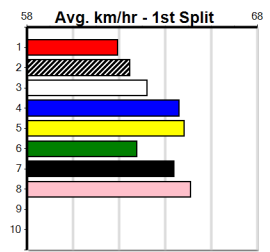

4

4:01PM

(VIC time)

Distance: 390m, Race Type: Grade 7, Total Prizemoney: $1,530
1st: $1,000, 2nd: $320, 3rd: $160, 4th: $50

Watchdog Tips: ☐ ☐ ☐ ☐ ☐

Bet:

Form Box	Wgt	Dist	Track	Date	Time	BON	Margin	1st/2nd (Time)	PIR	Checked	Comment	WR	Split 1	S/P	Grade

1

HEATHER BALE (NSW)[7]

F Bitch Mar-22 Sire: FERNANDO BALE Dam: IDRIA BALE Trainer: Jordan McQuillen (Lara)

Owner(s): FISHOUNDS (SYN), D Fisher, S Fisher
Winning Distances: < 300m (0) 300 - 399m (1) 400 - 499m (0) 500 - 599m (0) 600 - 699m (0) > 700m (0)
Winning Weights: 24.8(1)

1st (2)	24.8	390	WBL	R1	05-Aug-24	22.64	22.42	3.25L HARDSTYLE GRACIE (22.86)	Q/11				8.79	$4.70	M
3rd (6)	25.0	390	WBL	R9	12-Aug-24	22.61	22.25	4.00L WAIRUA'S WAY (22.34)	M/44				9.02	$3.10	7
6th (3)	25.0	410	HOR	R3	17-Aug-24	24.28	23.09	9.50L PAW NELVIN (23.65)	M/56				10.79	$6.60	7
2nd (6)	25.5	390	WBL	R4	26-Aug-24	22.84	22.46	2.25L MYOLA THALIA (22.68)	M/43				9.03	$3.80	7
6th (5)	25.4	435	SLE	R3	04-Sep-24	25.02	24.62	6.00L COLLINDA EXPRESS (24.63)	M/876				5.46	$25.70	T3-7
5th (5)	25.4	390	WBL	R9	12-Sep-24	22.74	21.89	4.50L JUST BELIEVE (22.43)	M/55				9.10	$27.10	7
6th (4)	24.6	425	BEN	R4	18-Sep-24	24.92	24.12	5.50L HELLO COOPER (24.55)	S/755				7.01	$10.10	T3-7
7th (8)	25.2	425	BEN	R3	25-Sep-24	24.82	24.05	7.50L SASSY SPICE (24.32)	S/887				6.88	$18.50	7

Last 3 wins NOT included above

Bx	1st	2nd	3rd	4th	5th	6th	7th	8th
1								
2	1						1	
3							1	
4						1	2	
5			1	1	1	1		
6		1	1	1	1			
7			1	1			2	
8					1		1	

Prize Best	$1925.00
Starts	22.61(6)-12/8/24
Trk/Dts	19-1-1-3
APM	4-1-1-1 1357

2

LEKTRA TWYLA [7]

BK Bitch Nov-22 Sire: ZACK MONELLI Dam: WON'T STOP HER Trainer: Philip Lenehan (Toolong)

Owner(s): P Lenehan
Winning Distances: < 300m (0) 300 - 399m (0) 400 - 499m (1) 500 - 599m (0) 600 - 699m (0) > 700m (0)
Winning Weights: 25.7(1)

6th (3)	26.3	410	HOR	R1	17-Aug-24	24.86	23.09	14.00 ROCKING ROXY (23.89)	M/76				11.02	$23.80	M
3rd (7)	26.3	390	WBL	R1	22-Aug-24	22.83	21.96	5.50L JADED SMILE (22.48)	M/43				9.00	$62.50	M
7th (1)	26.3	390	WBL	R2	26-Aug-24	23.89	22.46	16.00 HARDSTYLE RUBY (22.82)	Q/47				9.22	$2.70	M
7th (3)	26.6	450	WBL	R1	05-Sep-24	26.97	25.59	17.00 CONROY PARK (25.78)	Q/465			W	7.00	$65.40	M
2nd (6)	26.2	450	WBL	R2	16-Sep-24	26.76	25.73	10.00 PINEAPPLE JUICE (26.06)	Q/653				6.95	$7.40	M
2nd (8)	26.1	400	MTG	R1	22-Sep-24	23.77	23.01	5.50L SMOKIN' CHICKEN (23.38)					11.17	$4.60	M
1st (2)	25.7	400	MTG	R1	26-Sep-24	23.67	23.16	3.75L LEKTRA DURAK (23.94)	0	SAMP			11.13	$1.80	M

Last 3 wins NOT included above

Bx	1st	2nd	3rd	4th	5th	6th	7th	8th
1								1
2	1							
3						1	1	
4								
5								
6		1						
7			1					
8		1						

Prize Best	$1385.00
Starts	22.83(7)-22/8/24
Trk/Dts	7-1-2-1
APM	2-0-0-1 1333