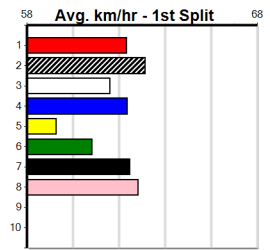

13 RACES TODAY (300+ RANK)

Distance: 390m, Race Type: Maiden, Total Prizemoney: $1,530
1st: $1,000, 2nd: $320, 3rd: $160, 4th: $50

1

3:03PM

(VIC time)

Watchdog Tips: ☐ ☐ ☐ ☐ ☐ **Bet:**

Form	Box	Wgt	Dist	Track	Date	Time	BON	Margin	1st/2nd (Time)	PIR	Checked	Comment	WR	Split 1	S/P	Grade
ZIPPING VELMA (NSW)[M]																
RF	Bitch				Dec-22							Sire: ASTON RUPEE			Dam: ZIPPING MAGDA	
Owner(s): Hallinan Hallinan (SYN), M Hallinan, F Hallinan																
Trainer: Robert Camilleri (Lara)																
ENG HVL 2024-10-04																
Winning Distances: < 300m (0) 300 - 399m (0) 400 - 499m (0) 500 - 599m (0) 600 - 699m (0) > 700m (0)																
Winning Weights:																
5th (7)	27.2	410	HOR	R3	21-Sep-24	24.27	23.33	11.00	CRACKERJACK REED	S/44				11.10	$6.20	M
4th (3)	27.1	400	WGL	R2	27-Sep-24	23.36	22.64	5.00L	KING LITTERBUG (23.01)	M/34				8.63	$7.40	M
Last 3 wins NOT included above																
Box History																
Bx	1st	2nd	3rd	4th	5th	6th	7th	8th								
1																
2																
3																
4																
5																
6																
7																
8																
Prize																$75.00
Best																FSH
Starts																2-0-0-0
Trk/Dts																0-0-0-0
APM																75

PANAMA REBEL [M]																
BK	Bitch				Dec-22							Sire: SUPERIOR PANAMA			Dam: STELLA RHODE	
Owner(s): OKAY JIM (SYN), B O'keefe, J O'keefe																
Trainer: Barry O'keefe (Wangoom)																
Winning Distances: < 300m (0) 300 - 399m (0) 400 - 499m (0) 500 - 599m (0) 600 - 699m (0) > 700m (0)																
Winning Weights:																
4th (1)	27.0	390	WBL	R1	19-Sep-24	23.22	22.11	12.00	MINI MILKY (22.43)	M/33		SW		9.09	$15.00	M
5th (6)	27.1	390	WBL	R2	26-Sep-24	23.17	22.14	10.00	SAINT XAVIER (22.49)	M/34				8.99	$15.60	M
Last 3 wins NOT included above																
Box History																
Bx	1st	2nd	3rd	4th	5th	6th	7th	8th								
1																
2																
3																
4																
5																
6																
7																
8																
Prize																$75.00
Best																23.17(6)-26/9/24
Starts																2-0-0-0
Trk/Dts																2-0-0-0
APM																75

JACKPOT CASH [M]																
WBD	Dog				Jan-23							Sire: AUSSIE INFRARED			Dam: MAGIC LANTERN	
Owner(s): H Hose																
Trainer: Cody Hose (Lara)																
Winning Distances: < 300m (0) 300 - 399m (0) 400 - 499m (0) 500 - 599m (0) 600 - 699m (0) > 700m (0)																
Winning Weights:																
8th (7)	26.6	400	GEL	R1	13-Sep-24	24.42	22.65	22.00	MORE BEER PLEASE (22.91)	S/88				9.14	$37.20	M
6th (7)	26.6	400	GEL	R1	27-Sep-24	23.44	22.22	9.00L	WHO MADE YOU (22.83)	M/56				8.72	$47.50	M
Last 3 wins NOT included above																
Box History																
Bx	1st	2nd	3rd	4th	5th	6th	7th	8th								
1																
2																
3																
4																
5																
6																
7																
8																
Prize																$0.00
Best																FSH
Starts																2-0-0-0
Trk/Dts																0-0-0-0
APM																0