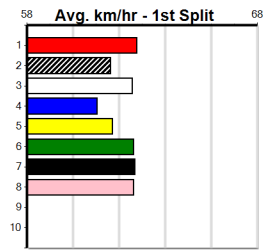

WARRNAMBOOL RACE 13 (300+ RANK)

Distance: 390m, Race Type: Grade 5, Total Prizemoney: $1,530
1st: $1,000, 2nd: $320, 3rd: $160, 4th: $50

Watchdog Tips:

Bet:

Form Box Wgt Dist Track Date Time BON Margin 1st/2nd (Time) PIR Checked Comment WR Split 1 S/P Grade

KOUTAKI [5] BE Dog Dec-20 Sire: BERNARDO Dam: SOMEDAY LADY
Owner(s): M Roberts
Winning Distances: < 300m (0) 300 - 399m (6) 400 - 499m (0) 500 - 599m (0) 600 - 699m (0) > 700m (0)
Winning Weights: 31.3(1) 31.6(1) 31.8(1) 31.9(1) 33.3(1) 33.4(1)
6th (1) 33.4 390 WBL R7 08-Jul-24 23.10 22.15 6.50L SAINT MICK (22.67) Q/55 . . . 9.13 $9.90 5
1st (8) 33.3 390 WBL R11 15-Jul-24 22.97 22.62 0.10L PENNY BLUE DEMON (22.97) M/21 . . . 8.82 $6.90 5
8th (1) 32.7 390 BAL R12 28-Jul-24 23.39 22.75 7.50L MISTY AMY (22.89) M/68 . . . 8.79 $27.10 T3-5
7th (2) 32.9 410 HOR R12 06-Aug-24 24.05 23.13 6.00L RED STRAND (23.66) Q/45 . . . 10.68 $46.90 5
5th (2) 32.9 400 GEL R4 13-Aug-24 23.16 22.63 4.00L MARINO (22.89) M/24 . . . 8.67 $62.90 5
7th (5) 32.6 390 WBL R9 20-Aug-24 23.46 22.30 15.00L MISSILE MAGGIE (22.42) M/88 . . . W 9.12 $18.00 5
7th (6) 32.7 390 BAL R10 02-Sep-24 23.08 22.64 6.00L HARTLAND PRINCE (22.66) M/58 . . . 8.75 $33.20 5
8th (5) 33.2 390 WBL R12 23-Sep-24 23.19 22.47 9.00L CRUISIN' CHERRY (22.56) M/88 . . . SW 9.27 $32.60 5
Last 3 wins NOT included above
1st (8) 31.9 390 WBL R9 18-Sep-23 22.55 22.07 2.75L LITTLE BREW (22.72) Q/11 . . . 8.68 $2.80 6G
1st (8) 31.8 390 WBL R11 27-Nov-23 22.39 22.34 5.50L CAPTAIN BENDER (22.75) M/11 . . . SW 8.57 $2.70 5
1st (8) 33.4 390 WBL R11 01-Apr-24 22.71 22.07 1.25L ERECTOR SPINAE (22.78) M/22 . . . 8.85 $2.20 5

Box History table for Koutaki [5] showing performance across 8 boxes and 8 splits.

HARTLAND DUKE [5] BK Dog Mar-22 Sire: ASTON DUKE Dam: TREY SMIDGE
Owner(s): B Evans
Winning Distances: < 300m (0) 300 - 399m (2) 400 - 499m (1) 500 - 599m (0) 600 - 699m (0) > 700m (0)
Winning Weights: 33.8(1) 33.9(1) 34.3(1)
6th (4) 33.6 390 BAL R11 02-Sep-24 23.00 22.64 3.25L NO MANNERS (22.77) M/44 . . . 8.78 $11.10 5
5th (4) 33.7 300 HVL R10 06-Sep-24 17.37 16.80 7.50L ASTON WASHINGTON M/4 . . . 4.10 $30.60 T3-RW
2nd (4) 33.8 390 SHP R13 12-Sep-24 22.65 22.24 1.5L PAT PENNY (22.56) Q/22 . . . 8.62 $5.30 5
7th (5) 33.8 390 BAL R3 16-Sep-24 23.21 22.20 14.00L BLACKPOOL RANGER M/67 . . . 8.69 $21.50 T3-RW
7th (6) 33.8 390 WBL R12 23-Sep-24 23.07 22.47 7.50L CRUISIN' CHERRY (22.56) M/67 . . . 9.18 $16.90 5
5th (1) 33.5 425 BEN R12 26-Sep-24 24.96 24.09 5.50L LALA NOEL (24.59) M/666 . . . 6.86 $3.90 T3-5
3rd (1) 33.9 390 WBL R12 30-Sep-24 22.73 22.34 3.75L ALDREN BALE (22.47) Q/23 . . . 8.94 $6.60 5
6th (5) 34.2 390 SHP R13 03-Oct-24 23.04 22.08 8.50L ROMENA CHARM (22.46) M/66 . . . 8.94 $8.30 T3-5
Last 3 wins NOT included above
1st (2) 33.9 390 WBL R1 10-Jun-24 22.52 22.18 2.50L SAINT RAINE (22.69) Q/11 . . . SW 8.69 $16.10 M
1st (5) 33.8 390 WBL R3 24-Jun-24 22.58 22.13 0.25L MORAINIE MILEY (22.59) M/22 . . . 8.79 $9.90 7
1st (5) 34.3 425 BEN R4 21-Aug-24 24.63 24.10 1.00L SASSY RICO (24.69) M/333 . . . SW 6.76 $10.50 6G

Box History table for Hartland Duke [5] showing performance across 8 boxes and 8 splits.