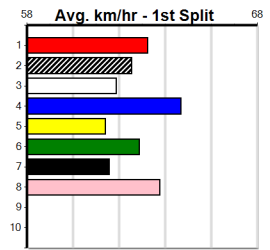

EDWARDS ELECTRICAL (300+ RANK)

Distance: 450m, Race Type: Mixed 6/7, Total Prizemoney: $1,530
1st: $1,000, 2nd: $320, 3rd: $160, 4th: $50

Watchdog Tips:

Bet:

Table with columns: Form Box, Wgt, Dist, Track, Date, Time, BON, Margin, 1st/2nd (Time), PIR, Checked, Comment, W/R, Split 1, S/P, Grade

Race 1: GASLIGHT CAPERS [7]. Includes owner (J Stemmer), sire (MY BRO FABIO), dam (LOVE CAPERS), and a list of horses with their stats and results.

Race 2: PRINCETOWN FLYER [7]. Includes owner (A Janssen), sire (TOMMY SHELBY), dam (IVY WREN), and a list of horses with their stats and results.

Race 3: BOULDER DASH [7]. Includes owner (Millard Racing Group), sire (TOMMY SHELBY), dam (POPPO'S LEGACY), and a list of horses with their stats and results.

Race 4: MERMAID LADY [7]. Includes owner (IRISH RED), sire (ZACK MONELLI), dam (WON'T STOP HER), and a list of horses with their stats and results.

Race 5: DAISY DEEDS [6]. Includes owner (M Keane), sire (BERNARDO), dam (BEAUT DEEDS), and a list of horses with their stats and results.