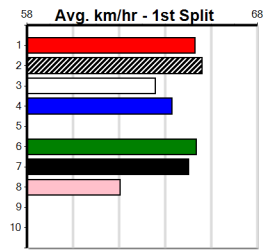

CASSIGN DESIGN (300+ RANK)

Distance: 390m, Race Type: Mixed 4/5, Total Prizemoney: $1,530
1st: $1,000, 2nd: $320, 3rd: $160, 4th: $50

Watchdog Tips: [ ] [ ] [ ] [ ] Bet: [ ]

Form Box Wgt Dist Track Date Time BON Margin 1st/2nd (Time) PIR Checked Comment WR Split 1 S/P Grade

LEKTRA LAYLA [5]
BK Bitch Apr-22 Sire: HOUDINI BOY Dam: LEKTRA JENA
Owner(s): P Lenehan
Trainer: Philip Lenehan (Toolong)
Winning Distances: < 300m (0) 300 - 399m (0) 400 - 499m (5) 500 - 599m (0) 600 - 699m (0) > 700m (0)
Winning Weights: 24.7(1) 24.8(1) 25.0(1) 25.2(1) 25.6(1)
7th (2) 25.3 390 WBL R10 25-Jul-24 23.14 22.11 13.00 MYOLA NICK (22.29) M/77 . . . 9.32 $13.60 5
7th (8) 25.7 410 HOR R10 13-Aug-24 23.72 23.10 6.00L ZARUDE BALE (23.32) M/23 . . . 10.46 $9.50 5
4th (1) 25.7 390 WBL R4 22-Aug-24 22.67 21.96 9.50L LEKTRA LYANNA (22.01) M/34 . . . 8.90 $4.20 5
5th (7) 25.5 410 HOR R4 27-Aug-24 24.34 23.09 15.00 MOONLIGHT GRAND (23.32) M/55 . . . 11.05 $33.50 RWH
1st (6) 25.6 410 HOR R12 03-Sep-24 23.39 23.05 2.25L IDYLLIC TOBY (23.54) Q/11 . . . 10.35 $6.10 5
6th (8) 26.2 390 WBL R7 09-Sep-24 23.27 22.33 9.00L FAR AWAY TEARS (22.66) M/36 . . SW . 8.88 $1.80 5
2nd (2) 26.0 400 MTG R6 22-Sep-24 23.46 23.01 3.75L SIT AND WAIT (23.19) . . . 11.02 $3.30 5
3rd (1) 26.1 400 MTG R12 29-Sep-24 23.31 22.85 6.50L LEKTRA LYANNA (22.85) . . . 10.74 $3.50 5
Last 3 wins NOT included above
1st (4) 25.0 400 MTG R4 24-Mar-24 23.06 22.94 2.00L ROUGH BOY RUSS (23.21) . . . 10.74 $4.00 J
1st (4) 24.7 400 MTG R12 05-May-24 22.87 22.87 2.50L LEKTRA TONY (23.05) 0 . . . 10.61 $5.50 6
1st (2) 24.8 400 MTG R9 12-May-24 22.95 22.81 3.00L CADILLAC STAR (23.17) . . . 10.71 $1.55 5

Box History
Bx 1st 2nd 3rd 4th 5th 6th 7th 8th
1 1 1 1 1 1 1 1
2 1 1 1 2 1 1 1
3 1 1 1 1 1 1 1
4 3 1 1 1 1 1 1
5 1 1 1 1 1 1 1
6 1 1 1 1 1 1 1
7 1 1 1 1 1 1 1
8 1 1 1 1 1 1 1
Prize Best $7785.00
Starts 22.45(6)-11/3/24
Trk/Dts 24-5-3-3
APM 6-0-1-1 3721