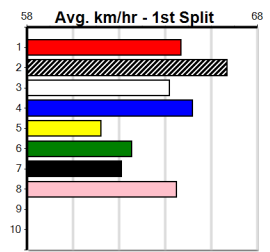

WOOD MOTORCYCLE & MOWER (300+)

Distance: 390m, Race Type: Grade 5, Total Prizemoney: $1,530
1st: $1,000, 2nd: $320, 3rd: $160, 4th: $50

Watchdog Tips:

Bet:

Form Box Wgt Dist Track Date Time BON Margin 1st/2nd (Time) PIR Checked Comment W/R Split 1 S/P Grade

SWIRLING MISS [5]
BK Bitch Jan-21
Owner(s): MANY WINNERS (SYN), A Brookes, P Keane, G Dix, G Thomson, B Keane
Trainer: Peter Byrne (Koroit)
Box History table and Prize Best Starts table included.

CRUISIN' CHERRY [5]
BK Bitch Nov-20
Owner(s): D Keane
Trainer: Danielle Keane (Koroit)
Box History table and Prize Best Starts table included.

SQUIGGLY KING [5]
BK Dog Feb-21
Owner(s): R Fisher
Trainer: Ronald Fisher (Lara)
Box History table and Prize Best Starts table included.

COLLINDA PEARL [5]
BK Bitch Dec-21
Owner(s): S Tyler
Trainer: Jordan Mcquillen (Lara)
Box History table and Prize Best Starts table included.

ASTON PLUS [5]
BK Dog Mar-21
Owner(s): T Whitford
Trainer: Scott Millard (Kyneton)
Box History table and Prize Best Starts table included.

1

2

3

4

5