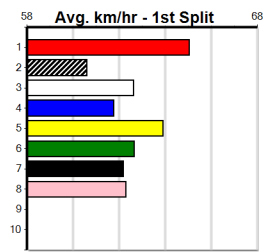

SPORTSBET EVERY DOG HAS ITS DAY (300+)

Distance: 390m, Race Type: Grade 5, Total Prizemoney: $1,530
1st: $1,000, 2nd: $320, 3rd: $160, 4th: $50

Watchdog Tips:

Bet:

Table with columns: Form Box, Wgt, Dist, Track, Date, Time, BON, Margin, 1st/2nd (Time), PIR, Checked, Comment, WR, Split 1, S/P, Grade

EVIE MALDINI [5]
BK Bitch Oct-21 Sire: DROOPYS MALDINI Dam: ONE STEP AHEAD
Owner(s): J Beach
Trainer: Craig Treherne (Lara)
Winning Distances: < 300m (0) 300 - 399m (2) 400 - 499m (2) 500 - 599m (0) 600 - 699m (0) > 700m (0)
Winning Weights: 28.1(2) 28.2(2)
Box History table and Prize Best Starts Trk/Dts APM

DASH OF CRIMSON [5]
WF Bitch May-21 Sire: FERNANDO BALE Dam: CRIMSON VIXEN
Owner(s): J Hickey
Trainer: John Hickey (Hopetoun Park)
Winning Distances: < 300m (0) 300 - 399m (6) 400 - 499m (3) 500 - 599m (1) 600 - 699m (0) > 700m (0)
Winning Weights: 24.0(1) 24.1(1) 24.2(1) 24.3(2) 24.4(1) 24.9(1) 25.3(1) 25.4(1)
Box History table and Prize Best Starts Trk/Dts APM

BLIND MAN (SA)[5]
BK Dog Dec-21 Sire: KEYBOW Dam: MENTAL LEE
Owner(s): S Baulch
Trainer: Shaun Baulch (Mortlake)
Winning Distances: < 300m (0) 300 - 399m (3) 400 - 499m (0) 500 - 599m (0) 600 - 699m (0) > 700m (0)
Winning Weights: 33.6(1) 34.2(1) 34.5(1)
Box History table and Prize Best Starts Trk/Dts APM

INDY DELTA [5]
BE Bitch Apr-21 Sire: SHIMA SHINE Dam: AEROPLANE INDY
Owner(s): S Baulch
Trainer: Rachel Baulch (Mortlake)
Winning Distances: < 300m (0) 300 - 399m (4) 400 - 499m (1) 500 - 599m (0) 600 - 699m (0) > 700m (0)
Winning Weights: 28.8(3) 29.3(1) 29.4(1)
Box History table and Prize Best Starts Trk/Dts APM

MIGHTY MOLLY [5]
BK Bitch Jan-21 Sire: ZAMBORA BROCKIE Dam: SISCO SIZZLE
Owner(s): MANY WINNERS (SYN), A Brookes, P Keane, G Dix, G Thomson, B Keane
Trainer: Connor Byrne (Koroit)
Winning Distances: < 300m (0) 300 - 399m (2) 400 - 499m (4) 500 - 599m (0) 600 - 699m (0) > 700m (0)
Winning Weights: 26.5(1) 26.6(2) 27.2(1) 27.4(1) 27.5(1)
Box History table and Prize Best Starts Trk/Dts APM

1

2

3

4

5