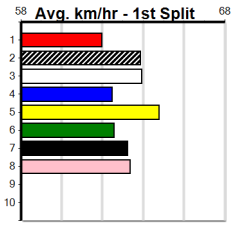

PADDY WANTS PATS (300+ RANK)

Distance: 390m, Race Type: Grade 7, Total Prizemoney: $1,530
1st: $1,000, 2nd: $320, 3rd: $160, 4th: $50

9

5:19PM

(VIC time)

Watchdog Tips: 0 0 0 0 **Bet:** .