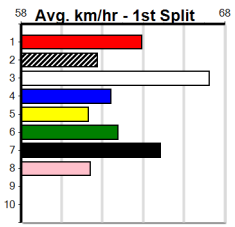

CENTRAL SCAFFOLDS (300+ RANK)

Distance: 300m, Race Type: Mixed 6/7, Total Prizemoney: $1,530
1st: $1,000, 2nd: $320, 3rd: $160, 4th: $50

9

1:57PM

(VIC time)

Watchdog Tips: 0 0 0 0 **Bet:** .