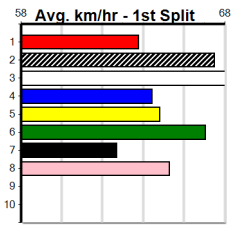

GORSKI ENGINEERING (300+ RANK)

Distance: 350m, Race Type: Grade 5, Total Prizemoney: $1,530
1st: $1,000, 2nd: $320, 3rd: $160, 4th: $50

8

1:40PM

(VIC time)

Watchdog Tips: **0 0 0 0** Bet: **.**