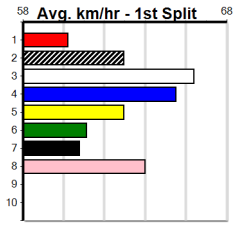

JVDM GREEN LIGHT ON PODCAST (300+

Distance: 350m, Race Type: Mixed 6/7, Total Prizemoney: \$1,530
1st: \$1,000, 2nd: \$320, 3rd: \$160, 4th: \$50

4

12:27PM

(VIC time)

Watchdog Tips:

0 0 0 0

Bet: