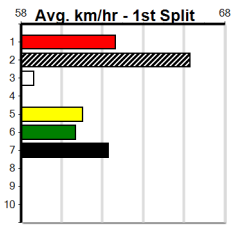

SPORTSBET GREEN TICKS (300+ RANK)

Distance: 300m, Race Type: Maiden, Total Prizemoney: $1,530
1st: $1,000, 2nd: $320, 3rd: $160, 4th: $50

1
11:36AM
(VIC time)

Watchdog Tips: **0** **0** **0** **0** **Bet:** .