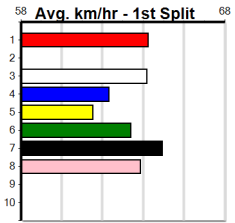

Healesville

OUTER EAST FOOTBALL NETBALL COMP

Distance: 300m, Race Type: Mixed 6/7, Total Prizemoney: \$1,530
1st: \$1,000, 2nd: \$320, 3rd: \$160, 4th: \$50

3

12:10PM

(VIC time)

Watchdog Tips:

0 0 0 0