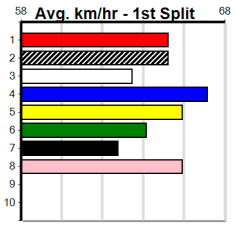

CROYDON HOMING PIGEON CLUB (300+

Distance: 350m, Race Type: Grade 5, Total Prizemoney: $1,530
1st: $1,000, 2nd: $320, 3rd: $160, 4th: $50

7

1:22PM

(VIC time)

Watchdog Tips:

0 0 0 0

Bet:

Form	Box	Weight	Dist	Track	Date	Time	BON	Margin	1st/2nd (Time)	PIR	Checked	Comment	W/R	Split 1	S/P	Grade

1 MISS DAICOS [5]
BD B Mar-21 FERNANDO BALE IT'S A DREAM
Trainer: Gail Saunders (Somerville)
3rd (1) 26.7 460 WGL R8 05-Sep-24 26.84 26.64 2.75LANOKE (26.66) M/444 . . . . 6.72 $4.90 5
6th (8) 26.4 515 SAP R10 09-Sep-24 30.25 29.69 8.00LIDYLLIC LUTHER (29.69) M/3666 . . . . 5.34 $21.60 T3-5H
5th (2) 27.0 350 HVL R5 19-Sep-24 19.90 19.49 5.50LBOROUGH COOK (19.52) M/4 . . . . 6.69 $27.50 T3-5
6th (1) 27.0 460 WGL R7 26-Sep-24 26.48 25.80 3.5LDONT IGNORE ME (26.24) Q/244 . . . . 6.63 $2.80 T3-5
Owner(s): SAUNDERS CLAN (SYN), D Saunders, B Saunders, W Saunders, G Saunders

Winning Boxes

1	2	3	4	5	6	7	8
1	1	1	1	1	1	1	1
Prize	$17,795.00						
Best	19.51						
Starts	56-7-4-8						
Trk/Dst	14-2-0-3						
APM	$4217						

2 SHE'S SOMETHING [5]
BK B Feb-19 BANJO BOY LEAVE ME OUT
Trainer: Bernie Ender (St Albans)
7th (8) 28.9 350 HVL R9 13-Sep-24 19.90 19.47 6.00LZIPPI MUSTANG (19.51) M/7 . . . . 6.71 $14.60 T3-5
4th (3) 28.6 300 HVL R10 20-Sep-24 17.19 16.86 2.75LWHY NOT BARNEY (17.00) M/5 . . . . 4.05 $9.50 5
6th (2) 28.8 300 HVL R11 27-Sep-24 17.27 16.87 4.00LFEROCIOUS SANDY (17.00) M/8 . . . . 4.11 $19.50 T3-5
7th (1) 29.0 300 HVL R12 04-Oct-24 17.31 16.70 7.50LUNO PEANUT (16.82) S/8 . . . . 4.14 $15.10 T3-5
Owner(s): DEFA (SYN), S Wilson, T Wilson

Winning Boxes

1	2	3	4	5	6	7	8
1	4	2	2	2	1		
Prize	$36,005.00						
Best	19.08						
Starts	157-12-29-14						
Trk/Dst	35-4-7-2						
APM	$1879						

3 GOLDEN EYE (NSW)[5]
F B Jun-21 SUPERIOR PANAMA ZIPPING CIA
Trainer: David Jensen (Woodstock)
6th (2) 26.4 400 GEL R11 20-Aug-24 23.48 22.49 15.00LQILIN BALE (22.49) M/77 . . . . 8.66 $31.50 5
3rd (6) 26.6 400 GEL R5 03-Sep-24 23.08 22.31 2.50LCARLETON STORY (22.91) M/63 . . . . 8.70 $12.30 5
7th (1) 26.9 350 HVL R5 19-Sep-24 20.04 19.49 7.50LBOROUGH COOK (19.52) M/8 . . . . 6.80 $40.30 T3-5
4th (1) 26.7 400 GEL R13 24-Sep-24 23.35 22.50 8.50LCERRY RED (22.77) M/64 . . . . 8.86 $5.20 5
Owner(s): L Joyce

Winning Boxes

1	2	3	4	5	6	7	8
1	1			2			
Prize	$18,490.00						
Best	19.86						
Starts	37-4-6-7						
Trk/Dst	2-0-0-0						
APM	$2687						

4 INTER BEAST BOY [5]
BKW D Sep-21 AUSSIE INFRARED INTER SANTINA
Trainer: Joe Interligi (Dandenong North)
8th (4) 30.9 460 WGL R8 12-Sep-24 26.58 25.86 8.00LAUDACIOUS LIVVY (26.06) M/446 . . . . 6.57 $35.60 T3-5
6th (7) 31.3 350 HVL R8 20-Sep-24 19.77 19.41 5.50LSWEET NUGGET (19.41) M/5 . . . . 6.73 $42.50 5
5th (5) 31.3 400 WGL R4 26-Sep-24 23.32 22.85 7.00LESPECIAL DIGGER (22.85) M/44 . . . . 8.65 $7.50 T3-5
6th (2) 31.2 350 HVL R6 02-Oct-24 20.01 19.63 5.00LRAGING COOPER (19.67) M/6 . . . . 6.75 $22.70 5
Owner(s): TONY AND JOE (SYN), T Interligi, J Interligi

Winning Boxes

1	2	3	4	5	6	7	8
2	1						1
Prize	$8,491.25						
Best	19.77						
Starts	53-4-8-8						
Trk/Dst	12-0-1-1						
APM	$2647