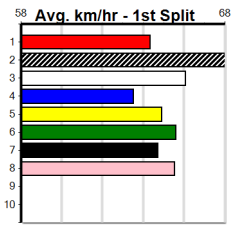

STRAIGHT RACING...GREAT RACING (30

Distance: 350m, Race Type: Grade 5, Total Prizemoney: $1,530
1st: $1,000, 2nd: $320, 3rd: $160, 4th: $50

6

1:05PM

(VIC time)

Watchdog Tips: 0 0 0 0 **Bet:** .