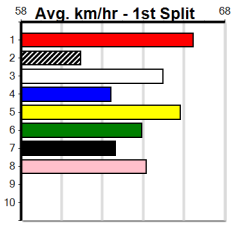

SPORTSBET SAME RACE MULTI (300+ RA

12

2:50PM
(VIC time)

Distance: 300m, Race Type: Grade 5, Total Prizemoney: $1,530
1st: $1,000, 2nd: $320, 3rd: $160, 4th: $50

Watchdog Tips: **0 0 0 0** Bet: **0**