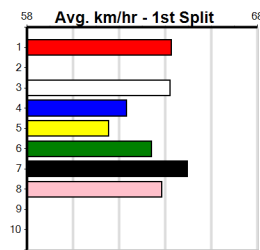

OUTER EAST FOOTBALL NETBALL COMP

3

Distance: 300m, Race Type: Mixed 6/7, Total Prizemoney: $1,530
1st: $1,000, 2nd: $320, 3rd: $160, 4th: $50

12:10PM

(VIC time)

Watchdog Tips:

Bet:

Form Box	Wgt	Dist	Track	Date	Time	BON	Margin	1st/2nd (Time)	PIR	Checked	Comment	WR	Split 1	S/P	Grade

1

ATHENIAN GODDESS [7]

BD Bitch Dec-22   **Sire:** TOMMY SHELBY   **Dam:** PERSIAN GODDESS
Owner(s): V Gay   **Trainer:** Victor Gay (Hastings)

Winning Distances: < 300m (0) 300 - 399m (1) 400 - 499m (0) 500 - 599m (0) 600 - 699m (0) > 700m (0)

Winning Weights: 27.9(1)

6th (6)	27.8	400	WGL	R2	16-Aug-24	23.98	22.44	11.00	ASTONISHING LADY (23.26)	Q/66			8.77	$17.10	M
3rd (8)	27.7	400	WGL	R2	27-Aug-24	23.56	22.90	9.00	GRAB THE GOLD (22.93)	M/33			8.49	$6.60	M
3rd (1)	27.7	400	WGL	R1	06-Sep-24	23.50	22.54	7.50	STORM BREWING (23.00)	Q/22			8.56	$11.90	M
4th (6)	27.9	300	HVL	R1	13-Sep-24	17.32	16.77	5.50	SACHIN (16.94)	M/3			4.00	$8.30	T3-M
1st (3)	27.9	300	HVL	R3	22-Sep-24	17.16	16.59	0.10	REDGUM WARS (17.17)	M/1			3.98	$4.40	MH
5th (8)	27.9	300	HVL	R1	29-Sep-24	17.08	16.60	7.00	HIJACK (16.60)	Q/1			3.95	$86.30	MF

Last 3 wins NOT included above

Box History

Bx	1st	2nd	3rd	4th	5th	6th	7th	8th
1			1					
2								
3	1							
4								
5								
6				1		1		
7								
8			1		1			

Prize Best: $2250.00
Starts: 17.08(8)-29/9/24
Trk/Dts: 6-1-0-2
APM: 3-1-0-0
2146

2

TAILS OF JONNY [6]

BK Dog Jan-22   **Sire:** HOUDINI BOY   **Dam:** HELEN'S TEDDY
Owner(s): D Furey   **Trainer:** Donna Furey (Pearcedale)

Winning Distances: < 300m (0) 300 - 399m (2) 400 - 499m (0) 500 - 599m (0) 600 - 699m (0) > 700m (0)

Winning Weights: 33.0(1) 33.1(1)

6th (3)	32.4	300	HVL	R9	02-Aug-24	17.89	16.98	9.00	WALTZING INFERNO (17.27)	S/6			4.15	$2.90	T3-M
8th (6)	32.3	300	HVL	R1	16-Aug-24	17.54	16.77	4.50	DEMONIC SPIRIT (17.24)	M/5			4.11	$22.70	T3-M
3rd (2)	32.8	300	HVL	R1	26-Aug-24	17.18	16.68	2.50	CHEWBACCA (17.02)	M/2			3.97	$9.10	T3-M
3rd (1)	33.3	300	HVL	R1	30-Aug-24	17.28	16.96	1.75	ALL IN NINO (17.16)	M/6			4.14	$3.60	T3-M
6th (2)	33.4	300	HVL	R9	04-Sep-24	16.92	16.39	8.00	SHORT STRAW TREV (16.39)	S/4			3.98	$63.70	MH
7th (7)	32.9	300	HVL	R3	22-Sep-24	17.47	16.59	4.50	ATHENIAN GODDESS (17.16)	M/6		SW	4.10	$2.30	MH
1st (7)	33.1	300	HVL	R1	27-Sep-24	17.17	16.87	1.00	JAZZ HANDS (17.23)	M/3			4.04	$2.80	T3-M
1st (4)	33.0	300	HVL	R3	02-Oct-24	17.14	16.91	0.50	DISCO GIZMO (17.17)	M/1			3.94	$1.70	T

Last 3 wins NOT included above

Box History

Bx	1st	2nd	3rd	4th	5th	6th	7th	8th
1			1					
2			2					
3			1			1		
4	1						1	
5								1
6								
7	1							1
8								

Prize Best: $2840.00
Starts: 16.92(2)-4/9/24
Trk/Dts: 12-2-0-4
APM: 12-2-0-4
2360