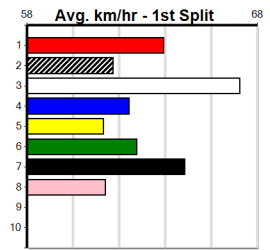

CENTRAL SCAFFOLDS (300+ RANK)

Distance: 300m, Race Type: Mixed 6/7, Total Prizemoney: $1,530
1st: $1,000, 2nd: $320, 3rd: $160, 4th: $50

Watchdog Tips:

Bet:

Table with columns: Form Box, Wgt, Dist, Track, Date, Time, BON, Margin, 1st/2nd (Time), PIR, Checked, Comment, WR, Split 1, S/P, Grade

MAJOR BASIL [7]
BE Dog May-22 Sire: FERNANDO BALE Dam: KEYDRA
Owner(s): Barry Barry (SYN), P Newell, P Newell, D Raven, P Barry, D Sheekey
Trainer: Patrick Newell (Wallan)
Winning Distances: < 300m (0) 300 - 399m (1) 400 - 499m (0) 500 - 599m (0) 600 - 699m (0) > 700m (0)
Winning Weights: 29.0(1)
Race results table with columns: Rank, Dog, Dist, Track, Date, Time, BON, Margin, Sire, Dam, PIR, Checked, Comment, WR, Split 1, S/P, Grade, Prize

MR. HOLIDAY (NSW)[6]
BK Dog Dec-20 Sire: ZAMBORA BROCKIE Dam: FOXY FIREBALL
Owner(s): G Mcmillan
Trainer: Elaine Wood (Nambrok)
Winning Distances: < 300m (0) 300 - 399m (2) 400 - 499m (0) 500 - 599m (0) 600 - 699m (0) > 700m (0)
Winning Weights: 34.0(1) 34.4(1)
Race results table with columns: Rank, Dog, Dist, Track, Date, Time, BON, Margin, Sire, Dam, PIR, Checked, Comment, WR, Split 1, S/P, Grade, Prize

DISCO GIZMO [7]
BK Dog Apr-22 Sire: GET IT GIZMO Dam: WONDERFUL WORLD
Owner(s): G Ithier
Trainer: Gavin Ithier (Devon Meadows)
Winning Distances: < 300m (0) 300 - 399m (1) 400 - 499m (0) 500 - 599m (0) 600 - 699m (0) > 700m (0)
Winning Weights: 28.9(1)
Race results table with columns: Rank, Dog, Dist, Track, Date, Time, BON, Margin, Sire, Dam, PIR, Checked, Comment, WR, Split 1, S/P, Grade, Prize

CACHI [7]
BD Bitch Aug-21 Sire: ORSON ALLEN Dam: GLORIOUS
Owner(s): L Bicchieri
Trainer: Louie Bicchieri (Fawkner)
Winning Distances: < 300m (0) 300 - 399m (0) 400 - 499m (1) 500 - 599m (0) 600 - 699m (0) > 700m (0)
Winning Weights: 25.3(1)
Race results table with columns: Rank, Dog, Dist, Track, Date, Time, BON, Margin, Sire, Dam, PIR, Checked, Comment, WR, Split 1, S/P, Grade, Prize

REWRITTEN [7]
RF Dog Aug-21 Sire: BEWILDERING Dam: MISS DEE MEADOWS
Owner(s): S Van oirschot
Trainer: Steven Van oirschot (Moe South)
Winning Distances: < 300m (0) 300 - 399m (0) 400 - 499m (1) 500 - 599m (0) 600 - 699m (0) > 700m (0)
Winning Weights: 31.3(1)
Race results table with columns: Rank, Dog, Dist, Track, Date, Time, BON, Margin, Sire, Dam, PIR, Checked, Comment, WR, Split 1, S/P, Grade, Prize

1

2

3

4

5