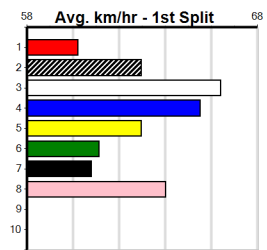

Box History

Bx	1st	2nd	3rd	4th	5th	6th	7th	8th
1								
2								
3								
4								
5								
6								
7								
8								

Distance: 350m, Race Type: Mixed 6/7, Total Prizemoney: \$1,530
1st: \$1,000, 2nd: \$320, 3rd: \$160, 4th: \$50