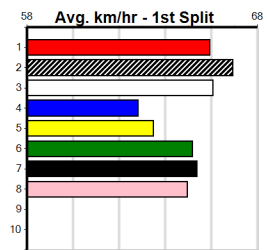

MR HUMMER LIMOS (300+ RANK)

Distance: 300m, Race Type: Grade 5, Total Prizemoney: $1,530
1st: $1,000, 2nd: $320, 3rd: $160, 4th: $50

Watchdog Tips:

Bet:

Form Box Wgt Dist Track Date Time BON Margin 1st/2nd (Time) PIR Checked Comment W/R Split 1 S/P Grade

FOUR ACES [5]
F Dog May-19 Sire: AUSSIE INFRARED Dam: FOUR SECRETS
Owner(s): BLUE BEARD (SYN), L Hughes, R Nimbs
Trainer: Leslie Hughes (Giffard)
Winning Distances: < 300m (0) 300 - 399m (12) 400 - 499m (5) 500 - 599m (0) 600 - 699m (0) > 700m (0)
Winning Weights: 30.0(1) 30.7(1) 30.8(2) 30.9(1) 31.1(2) 31.2(1) 31.3(2) 31.4(4) 31.5(1) 31.6(2)
Box History table and Prize Best Starts table included.

HUDSON RIVER [5]
BK Dog Jan-21 Sire: BARCIA BALE Dam: MACEY BLUE
Owner(s): G Johnson
Trainer: Garry Johnson (Chum Creek)
Winning Distances: < 300m (0) 300 - 399m (5) 400 - 499m (0) 500 - 599m (0) 600 - 699m (0) > 700m (0)
Winning Weights: 30.2(1) 30.5(1) 30.8(1) 31.0(2)
Box History table and Prize Best Starts table included.

INTER TERRA [5]
BK Bitch Sep-21 Sire: AUSSIE INFRARED Dam: INTER SANTINA
Owner(s): TONY AND JOE (SYN), T Interligi, J Interligi
Trainer: Tony Interligi (Endeavour Hills)
Winning Distances: < 300m (0) 300 - 399m (3) 400 - 499m (0) 500 - 599m (0) 600 - 699m (0) > 700m (0)
Winning Weights: 27.1(1) 27.3(1) 28.3(1)
Box History table and Prize Best Starts table included.

LITTLE WHIP (NSW)[5]
BK Bitch Apr-22 Sire: FERNANDO BALE Dam: LUCKY WHIP
Owner(s): P Derubeis
Trainer: Pasquale Derubeis (Cape Woola)
Winning Distances: < 300m (0) 300 - 399m (3) 400 - 499m (0) 500 - 599m (0) 600 - 699m (0) > 700m (0)
Winning Weights: 22.8(1) 23.1(1) 23.2(1)
Box History table and Prize Best Starts table included.

OCCIPITAL [5]
BK Dog Oct-20 Sire: RAW ABILITY Dam: TEMPORALIS
Owner(s): TABB FAMILY (SYN), M Tabb, S Tabb, K Tabb
Trainer: Stephen Tabb (Lara)
Winning Distances: < 300m (0) 300 - 399m (9) 400 - 499m (0) 500 - 599m (0) 600 - 699m (0) > 700m (0)
Winning Weights: 32.2(1) 32.5(3) 32.6(1) 33.0(3) 33.2(1)
Box History table and Prize Best Starts table included.

1

2

3

4

5