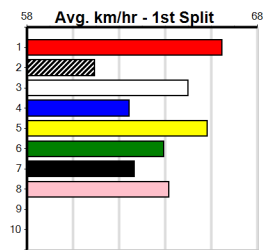

SPORTSBET SAME RACE MULTI (300+ RANK)

Distance: 300m, Race Type: Grade 5, Total Prizemoney: $1,530
1st: $1,000, 2nd: $320, 3rd: $160, 4th: $50

Watchdog Tips:

Bet:

Form Box Wgt Dist Track Date Time BON Margin 1st/2nd (Time) PIR Checked Comment WR Split 1 S/P Grade

CASTLE SWEEN [5]

BK Bitch Feb-18 Sire: BANJO BOY Dam: ZIPPING ZALI

Trainer: Gary Mcmillan (Nambrok)

Owner(s): G Mcmillan

Winning Distances: < 300m (0) 300 - 399m (8) 400 - 499m (1) 500 - 599m (0) 600 - 699m (0) > 700m (0)

Winning Weights: 26.5(1) 26.6(2) 26.9(1) 27.2(1) 27.4(1) 27.8(1) 27.9(1) 28.1(1)

Table with columns: Rank, Age, Sex, Weight, Track, Date, Time, BON, Margin, 1st/2nd (Time), PIR, Checked, Comment, WR, Split 1, S/P, Grade. Includes race results for Castle Sween.

Last 3 wins NOT included above

Table with columns: Rank, Age, Sex, Weight, Track, Date, Time, BON, Margin, 1st/2nd (Time), PIR, Checked, Comment, WR, Split 1, S/P, Grade. Includes race results for Castle Sween.

Box History

Box History table for Castle Sween showing performance across different splits and distances.

WHITE SNOW [5]

WBK Bitch Jun-20 Sire: DWAYS OCTANE Dam: LEKTRA MISS

Trainer: Julie Belsham (Longwarry)

Owner(s): J Belsham

Winning Distances: < 300m (0) 300 - 399m (3) 400 - 499m (0) 500 - 599m (0) 600 - 699m (0) > 700m (0)

Winning Weights: 24.6(1) 25.4(1) 25.8(1)

Table with columns: Rank, Age, Sex, Weight, Track, Date, Time, BON, Margin, 1st/2nd (Time), PIR, Checked, Comment, WR, Split 1, S/P, Grade. Includes race results for White Snow.

Last 3 wins NOT included above

Table with columns: Rank, Age, Sex, Weight, Track, Date, Time, BON, Margin, 1st/2nd (Time), PIR, Checked, Comment, WR, Split 1, S/P, Grade. Includes race results for White Snow.

Box History

Box History table for White Snow showing performance across different splits and distances.

INTER TITAN [5]

BK Dog Mar-21 Sire: MY REDEEMER Dam: INTER HELEN

Trainer: Kenneth Kubik (Seymour)

Owner(s): K Kubik

Winning Distances: < 300m (0) 300 - 399m (3) 400 - 499m (0) 500 - 599m (0) 600 - 699m (0) > 700m (0)

Winning Weights: 29.1(2) 30.2(1)

Table with columns: Rank, Age, Sex, Weight, Track, Date, Time, BON, Margin, 1st/2nd (Time), PIR, Checked, Comment, WR, Split 1, S/P, Grade. Includes race results for Inter Titan.

Last 3 wins NOT included above

Table with columns: Rank, Age, Sex, Weight, Track, Date, Time, BON, Margin, 1st/2nd (Time), PIR, Checked, Comment, WR, Split 1, S/P, Grade. Includes race results for Inter Titan.

Box History

Box History table for Inter Titan showing performance across different splits and distances.

JAY JAY LOPEZ [5]

BK Bitch Feb-20 Sire: BEWILDERING Dam: CHIQUITA LOPEZ

Trainer: Sharyn Combridge (Junction Villa)

Owner(s): S Combridge

Winning Distances: < 300m (0) 300 - 399m (2) 400 - 499m (11) 500 - 599m (0) 600 - 699m (0) > 700m (0)

Winning Weights: 27.6(2) 27.8(1) 27.9(2) 28.0(1) 28.1(1) 28.2(4) 28.4(2)

Table with columns: Rank, Age, Sex, Weight, Track, Date, Time, BON, Margin, 1st/2nd (Time), PIR, Checked, Comment, WR, Split 1, S/P, Grade. Includes race results for Jay Jay Lopez.

Last 3 wins NOT included above