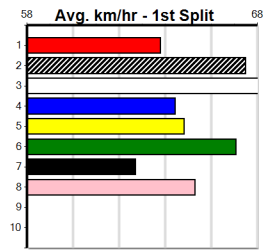

GORSKI ENGINEERING (300+ RANK)

Distance: 350m, Race Type: Grade 5, Total Prizemoney: $1,530
1st: $1,000, 2nd: $320, 3rd: $160, 4th: $50

Watchdog Tips: [ ] [ ] [ ] [ ] Bet: [ ]

LAKEVIEW DOZER [5]
Form Box Wgt Dist Track Date Time BON Margin 1st/2nd (Time) PIR Checked Comment W/R Split 1 S/P Grade
Owner(s): Y Cassidy
Sire: WHISKEY RIOT Dam: LAKEVIEW GRACE
Trainer: Yvonne Cassidy (Valencia Creek)
Winning Distances: < 300m (0) 300 - 399m (5) 400 - 499m (7) 500 - 599m (0) 600 - 699m (0) > 700m (0)
Winning Weights: 31.7(1) 31.9(2) 32.1(2) 32.2(1) 32.3(1) 32.4(1) 33.2(1) 33.4(1) 34.1(1) 34.2(1)
Box History table and Prize Best Starts Trk/Dts APM

URANA RHINO [5]
Form Box Wgt Dist Track Date Time BON Margin 1st/2nd (Time) PIR Checked Comment W/R Split 1 S/P Grade
Owner(s): S Mallia
Sire: FERNANDO BALE Dam: MA'S PLUM JAM
Trainer: Simon Mallia (Nyora)
Winning Distances: < 300m (0) 300 - 399m (3) 400 - 499m (0) 500 - 599m (0) 600 - 699m (0) > 700m (0)
Winning Weights: 23.0(1) 23.2(1) 24.3(1)
Box History table and Prize Best Starts Trk/Dts APM

GET A GRIP [5]
Form Box Wgt Dist Track Date Time BON Margin 1st/2nd (Time) PIR Checked Comment W/R Split 1 S/P Grade
Owner(s): B Sands
Sire: ASTON DEE BEE Dam: COSMIC KATIE
Trainer: Brad Sands (Pakenham)
Winning Distances: < 300m (0) 300 - 399m (5) 400 - 499m (0) 500 - 599m (0) 600 - 699m (0) > 700m (0)
Winning Weights: 34.6(2) 34.7(1) 35.4(1) 35.8(1)
Box History table and Prize Best Starts Trk/Dts APM

ESPECIAL CHARLIE [5]
Form Box Wgt Dist Track Date Time BON Margin 1st/2nd (Time) PIR Checked Comment W/R Split 1 S/P Grade
Owner(s): P Knott
Sire: BARCIA BALE Dam: MERCEDES RED
Trainer: Elise Knott (Carnegie)
Winning Distances: < 300m (0) 300 - 399m (3) 400 - 499m (0) 500 - 599m (0) 600 - 699m (0) > 700m (0)
Winning Weights: 30.7(1) 31.8(1) 32.4(1)
Box History table and Prize Best Starts Trk/Dts APM

AUSSIE SAVANNAH (NSW)[5]
Form Box Wgt Dist Track Date Time BON Margin 1st/2nd (Time) PIR Checked Comment W/R Split 1 S/P Grade
Owner(s): B Milne
Sire: AUSSIE INFRARED Dam: REGAL SAVANNAH
Trainer: Barry Milne (Kilmore)
Winning Distances: < 300m (0) 300 - 399m (5) 400 - 499m (0) 500 - 599m (0) 600 - 699m (0) > 700m (0)
Winning Weights: 27.4(1) 27.6(1) 27.7(1) 28.0(1) 28.6(1)
Box History table and Prize Best Starts Trk/Dts APM