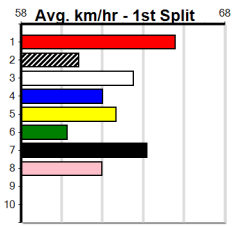

Geelong

BEACHSIDE SECURITY (300+ RANK)

Distance: 460m, Race Type: Grade 5, Total Prizemoney: $1,530
1st: $1,000, 2nd: $320, 3rd: $160, 4th: $50

6
4:43PM
(VIC time)

Watchdog Tips: 0 0 0 0 **Bet:** .