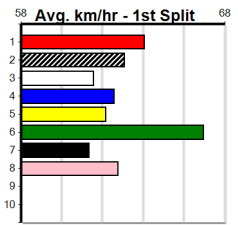

Geelong

GEELONG RACE 13 (300+ RANK)

13 (E1)

7:02PM

(VIC time)

Distance: 400m, Race Type: Grade 5, Total Prizemoney: \$1,530
1st: \$1,000, 2nd: \$320, 3rd: \$160, 4th: \$50

Watchdog Tips: **0 0 0 0** Bet: **.**