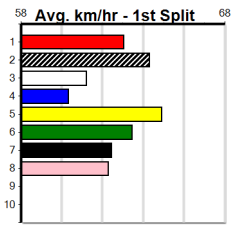

SPORTSBET GREEN TICKS (300+ RANK)

Distance: 400m, Race Type: Grade 6, Total Prizemoney: $1,530
1st: $1,000, 2nd: $320, 3rd: $160, 4th: $50

11

6:18PM

(VIC time)

Watchdog Tips: 0 0 0 0 **Bet:** .