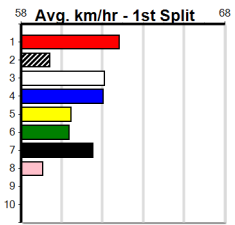

MERV JENNINGS SIGNS (300+ RANK)

Distance: 460m, Race Type: Mixed 6/7, Total Prizemoney: $1,530
1st: $1,000, 2nd: $320, 3rd: $160, 4th: $50

5

4:27PM
(VIC time)

Watchdog Tips: **0 0 0 0** Bet: **0**