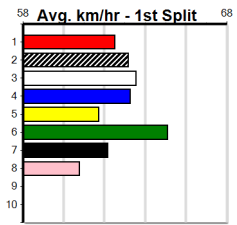

DREAMCHASERS TICKETS ON SALE NO

Distance: 460m, Race Type: Mixed 6/7, Total Prizemoney: $1,530
1st: $1,000, 2nd: $320, 3rd: $160, 4th: $50

7

5:02PM

(VIC time)

Watchdog Tips: **0 0 0 0** Bet: **0**

Form Box Weight Dist Track Date Time BON Margin 1st/2nd (Time) PIR Checked Comment W/R Split 1 S/P Grade

1 DEAL CLOSER [7]

BE D Jul-22 EQUALIZER PODIUM

Trainer: Kate Gorman (Tanjil South)

2nd (7)	31.6	435	SLE	R4	25-Sep-24	25.06	24.88	1.75LCARLIN (24.94)	M/111	. . .	5.33	$3.20	7
5th (1)	31.6	390	SHP	R9	03-Oct-24	22.91	22.08	3.25LHE'S A ROCK (22.69)	M/75	. . .	8.80	$8.90	T3-7
4th (3)	31.7	400	GEL	R12	08-Oct-24	23.07	22.73	5.00LAMBANI (22.73)	M/33	. . .	8.65	$8.50	X67
7th (4)	32.2	390	BAL	R11	14-Oct-24	23.00	22.18	10.00LBURN AROUND (22.32)	M/77	. . .	8.80	$15.70	T3-7

Owner(s): SEE THE DREAM (SYN), S Buccilli, B Buccilli

Winning Boxes

1	2	3	4	5	6	7	8
1							
Prize Best							
Starts							
Trk/Dst							
APM							

2 REBEL THINKER [7]

BK D Jul-22 MY BRO FABIO BIG SKINNY

Trainer: Darren Fisher (Lara)

5th (3)	32.1	425	BEN	R3	25-Sep-24	24.68	24.05	5.50LSASSY SPICE (24.32)	S/766	. . .	6.81	$11.20	7
2nd (7)	31.9	450	WBL	R7	30-Sep-24	25.91	25.60	3.00LSLOAN STREET (25.70)	M/322	. . .	6.89	$6.80	X67
3rd (6)	31.9	450	WBL	R7	07-Oct-24	26.17	25.58	4.75LBOB DEEDS (25.85)	M/44	. . .	6.95	$3.10	X67
3rd (2)	32.1	450	WBL	R7	14-Oct-24	25.97	25.74	1.00LBELAIR BETTY (25.92)	M/234	. . .	6.78	$3.60	X67

Owner(s): L Edgerton

Winning Boxes

1	2	3	4	5	6	7	8
1							
Prize Best							
Starts							
Trk/Dst							
APM							

3 PAW JOLYN (NSW)[7]

DKBD B Jan-23 CHRISTO BALE DYNA UNI

Trainer: Samantha Grenfell (Anakie)

2nd (4)	27.8	390	WBL	R2	26-Sep-24	22.85	22.14	5.50LSAINT XAVIER (22.49)	M/43	. . .	9.01	$42.10	M
2nd (1)	27.5	390	WBL	R1	03-Oct-24	22.45	21.93	1.5LSOMETHING GOOD (22.35)	M/42	. . .	8.84	$3.10	M
1st (2)	27.6	390	WBL	R1	10-Oct-24	22.46	21.87	3.00LSTILTON INDIE (22.66)	Q/22	. . .	8.79	$3.80	M
6th (1)	27.8	400	GEL	R10	15-Oct-24	23.23	22.45	6.00LCOLOURFUL MAGIC (22.82)	Q/45	. . .	8.55	$8.10	X67

Owner(s): B Wheeler

Winning Boxes

1	2	3	4	5	6	7	8
1							
Prize Best							
Starts							
Trk/Dst							
APM							

4 SPARKLE PANTS [7]

LTF B Aug-21 HARD STYLE RICO FAUN FLAME

Trainer: Carol Jackson (Neilborough)

6th (3)	28.1	450	SHP	R1	05-Sep-24	26.73	25.41	5.00LDROP OF INK (26.39)	M/367	. . . W	6.86	$7.20	T3-M
6th (8)	27.8	485	HOR	R2	10-Sep-24	28.38	27.27	15.00LWANDERING ROGUE (27.38)	M/676	. . .	6.94	$38.50	M
6th (4)	27.8	410	HOR	R2	21-Sep-24	24.20	23.33	13.00LBAG OF SNAGS (23.33)	Q/45	. . .	10.76	$16.00	M
1st (1)	28.6	450	SHP	R3	17-Oct-24	26.15	25.57	4.75LGUMTREE HILL (26.48)	M/421	. . .	6.86	$17.80	T3-M

Owner(s): Sparkle Racing (SYN), M Dennis, C Dennis

Winning Boxes

1	2	3	4	5	6	7	8
1							
Prize Best							
Starts							
Trk/Dst							
APM							

5 CHASING CHAPPY [6]

BK D Apr-22 MY REDEEMER BELLE'S ON BOOST

Trainer: Danielle Smith (Lara)

3rd (7)	30.8	460	GEL	R7	27-Sep-24	26.12	25.56	3.25LAMRON BOBBY (25.90)	M/333	. . .	6.81	$43.20	X67
4th (1)	31.3	450	BAL	R8	30-Sep-24	25.96	25.48	1.75LSHINY PISTOL (25.84)	M/232	. . .	6.86	$6.30	T3-6
3rd (2)	30.9	485	HOR	R3	08-Oct-24	28.06	27.70	5.00LTOXIC SLIME (27.73)	M/333	. . .	6.95	$24.20	X67
8th (4)	30.9	485	HOR	R5	15-Oct-24	28.16	26.97	11.00LPARABOLE RICO (27.43)	S/788	. . .	6.90	$21.40	RW

Owner(s): Smith Racing (SYN), D Smith, J Smith

Winning Boxes

1	2	3	4	5	6	7	8
				1	1		
Prize Best							
Starts							
Trk/Dst							
APM