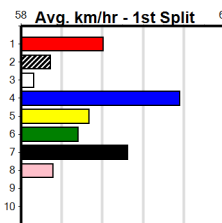

Geelong

THE BECKLEY CENTRE GEELONG (300+

Distance: 400m, Race Type: Maiden, Total Prizemoney: \$1,530
1st: \$1,000, 2nd: \$320, 3rd: \$160, 4th: \$50

2

3:24PM

(VIC time)

Watchdog Tips:

0 0 0 0