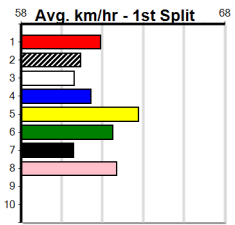

3

3:47PM

(VIC time)

Watchdog Tips:

0 0 0 0

Bet: