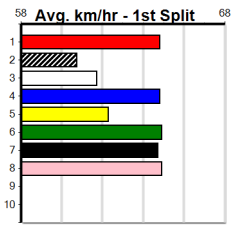

Geelong

GEELONG PRINTING (300+ RANK)

Distance: 400m, Race Type: Grade 7, Total Prizemoney: $1,530
1st: $1,000, 2nd: $320, 3rd: $160, 4th: $50

9

5:43PM
(VIC time)

Watchdog Tips: **0 0 0 0** Bet: **-**