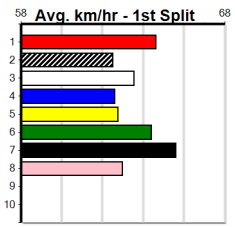

MELBOURNE CONTAINER CENTRE (300+

Distance: 460m, Race Type: Grade 5, Total Prizemoney: $1,530
1st: $1,000, 2nd: $320, 3rd: $160, 4th: $50

8

5:22PM

(VIC time)

Watchdog Tips: **0 0 0 0** Bet: **0**