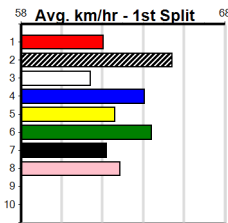

Geelong

12
6:36PM
(VIC time)

ONE MORE RACE TO GO (300+ RANK)

Distance: 400m, Race Type: Grade 5, Total Prizemoney: \$1,530
1st: \$1,000, 2nd: \$320, 3rd: \$160, 4th: \$50

Watchdog Tips: **0 0 0 0** Bet: .