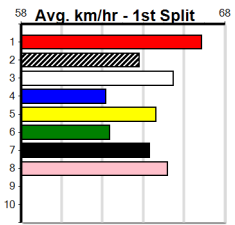

Distance: 400m, Race Type: Grade 5, Total Prizemoney: $1,530
1st: $1,000, 2nd: $320, 3rd: $160, 4th: $50

4

4:09PM

(VIC time)

Watchdog Tips:

0 0 0 0

Bet: