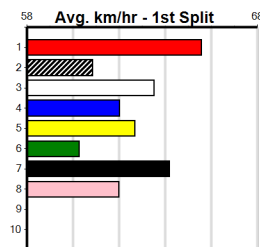

BEACHSIDE SECURITY (300+ RANK)

Distance: 460m, Race Type: Grade 5, Total Prizemoney: $1,530
1st: $1,000, 2nd: $320, 3rd: $160, 4th: $50

Watchdog Tips:

Bet:

Form Box Wgt Dist Track Date Time BON Margin 1st/2nd (Time) PIR Checked Comment WR Split 1 S/P Grade

FLYING BESSIE [5]

BK Bitch Jan-22 Sire: ZAMBORA BROCKIE Dam: BESSIE'S DAISY

Owner(s): G and S MANNION (SYN), G Mannion, S Mannion

Trainer: Gary Mannion (Gordon)

Winning Distances: < 300m (0) 300 - 399m (3) 400 - 499m (0) 500 - 599m (0) 600 - 699m (0) > 700m (0)

Winning Weights: 27.3(1) 27.6(1) 27.8(1)

Table with columns: Rank, Pos, Wgt, Dist, Track, Date, Time, BON, Margin, 1st/2nd (Time), PIR, Checked, Comment, WR, Split 1, S/P, Grade. Lists race results for Flying Bessie.

Last 3 wins NOT included above

Table with columns: Rank, Pos, Wgt, Dist, Track, Date, Time, BON, Margin, 1st/2nd (Time), PIR, Checked, Comment, WR, Split 1, S/P, Grade. Lists race results for Flying Bessie.

Box History

Box History table with columns: Bx, 1st, 2nd, 3rd, 4th, 5th, 6th, 7th, 8th. Includes prize best starts and APM data.

1

YARRELL BALE (NSW)[5]

F Dog Oct-20 Sire: ALLEN DEED Dam: KACHINA ALLEN

Trainer: Tammy Kennedy-harris (Devon M)

Winning Distances: < 300m (0) 300 - 399m (0) 400 - 499m (3) 500 - 599m (3) 600 - 699m (0) > 700m (0)

Winning Weights: 30.4(1) 30.7(1) 31.0(1) 31.4(1) 31.8(2)

Table with columns: Rank, Pos, Wgt, Dist, Track, Date, Time, BON, Margin, 1st/2nd (Time), PIR, Checked, Comment, WR, Split 1, S/P, Grade. Lists race results for Yarrell Bale.

Last 3 wins NOT included above

Table with columns: Rank, Pos, Wgt, Dist, Track, Date, Time, BON, Margin, 1st/2nd (Time), PIR, Checked, Comment, WR, Split 1, S/P, Grade. Lists race results for Yarrell Bale.

Box History

Box History table with columns: Bx, 1st, 2nd, 3rd, 4th, 5th, 6th, 7th, 8th. Includes prize best starts and APM data.

2

HIGHLAND WARRIOR [5]

BK Dog Mar-22 Sire: SENNACHIE Dam: LIGHT VIEW

Trainer: Christian Wilk (Tanjil South)

Owner(s): Eye Candy (SYN), C Wilk, K Gorman

Winning Distances: < 300m (0) 300 - 399m (0) 400 - 499m (3) 500 - 599m (0) 600 - 699m (0) > 700m (0)

Winning Weights: 30.5(1) 30.7(1) 30.8(1)

Table with columns: Rank, Pos, Wgt, Dist, Track, Date, Time, BON, Margin, 1st/2nd (Time), PIR, Checked, Comment, WR, Split 1, S/P, Grade. Lists race results for Highland Warrior.

Last 3 wins NOT included above

Table with columns: Rank, Pos, Wgt, Dist, Track, Date, Time, BON, Margin, 1st/2nd (Time), PIR, Checked, Comment, WR, Split 1, S/P, Grade. Lists race results for Highland Warrior.

Box History

Box History table with columns: Bx, 1st, 2nd, 3rd, 4th, 5th, 6th, 7th, 8th. Includes prize best starts and APM data.

3

ASTON ARIELLE [5]

BK Bitch Jul-20 Sire: KINLOCH BRAE Dam: ASTON JADORE

Trainer: Andrew Mooney (Amherst)

Owner(s): A Mooney

Winning Distances: < 300m (0) 300 - 399m (1) 400 - 499m (1) 500 - 599m (3) 600 - 699m (0) > 700m (0)

Winning Weights: 26.3(1) 26.4(3) 27.1(1)

Table with columns: Rank, Pos, Wgt, Dist, Track, Date, Time, BON, Margin, 1st/2nd (Time), PIR, Checked, Comment, WR, Split 1, S/P, Grade. Lists race results for Aston Arielle.