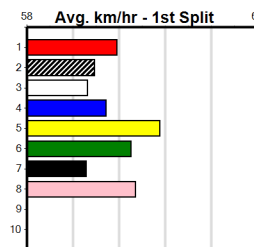

Distance: 460m, Race Type: Maiden, Total Prizemoney: $1,530
1st: $1,000, 2nd: $320, 3rd: $160, 4th: $50

Watchdog Tips: ☐ ☐ ☐ ☐ ☐ **Bet:** ☐

Form Box	Wgt	Dist	Track	Date	Time	BON	Margin	1st/2nd (Time)	PIR	Checked	Comment	WR	Split 1	S/P	Grade

1

LITERALLY [M]
BK Bitch Mar-21 Sire: DELIVER Dam: URANA VEE EIGHT
Owner(s): C Baker Trainer: Colin Baker (Lara)
Winning Distances: < 300m (0) 300 - 399m (0) 400 - 499m (0) 500 - 599m (0) 600 - 699m (0) > 700m (0)
Winning Weights:

5th (7)	26.2	450	BAL	R1	11-Aug-24	26.36	25.52	5.50L	HARDSTYLE GRACIE (25.97)	M/445			6.90	$10.40	T3-M
7th (1)	26.8	460	GEL	R9	16-Aug-24	27.80	25.44	22.00	PAW ALEXIS (26.28)	M/127		VO	6.78	$82.80	RW
3rd (6)	26.5	390	BAL	R2	01-Sep-24	23.12	22.35	4.00L	COUNTY TYRONE (22.84)	M/32			8.98	$9.10	T3-M
6th (3)	26.4	450	BAL	R2	18-Sep-24	26.31	25.18	11.00	REIKO VENUS (25.58)	M/535			6.86	$56.30	M
5th (3)	26.5	460	GEL	R2	24-Sep-24	26.87	25.77	11.00	ALBUS DUMBLEDORE	M/444			6.89	$11.20	M
5th (3)	26.4	400	GEL	R1	28-Sep-24	23.34	22.46	12.00	HE'S ALL THAT (22.52)	M/45			8.74	$25.40	M
6th (5)	26.5	460	GEL	R4	01-Oct-24	26.75	26.08	9.00L	PAW IMPERIAL (26.14)	M/664			6.90	$80.30	M
5th (8)	27.2	390	BAL	R1	17-Oct-24	23.28	22.15	8.00L	ALWAYS LOYAL (22.74)	S/65			8.88	$17.10	T3-M

Last 3 wins NOT included above

Bx	1st	2nd	3rd	4th	5th	6th	7th	8th
1	1							
2								
3								
4								
5								
6								
7								
8								

Prize Best	$3200.00
Starts	26.31(3)-10/10/23
Trk/Dts	33-0-4-9
APM	8-0-1-1 1246

2

QUEEN KIMETTO [M]
WBK Bitch Apr-23 Sire: ASTON KIMETTO Dam: QUEEN AMAROK
Owner(s): J Osborne Trainer: Michelle Mallia (Avalon)
Winning Distances: < 300m (0) 300 - 399m (0) 400 - 499m (0) 500 - 599m (0) 600 - 699m (0) > 700m (0)
Winning Weights:

4th (1)	28.5	460	GEL	R2	04-Oct-24	26.91	25.69	13.00	COOPER'S LEGACY (26.04)	Q/566		SW	6.92	$7.10	MH
5th (7)	28.7	450	BAL	R2	09-Oct-24	26.15	25.19	11.00	SUNSET WISP (25.40)	M/344			6.82	$15.00	M
3rd (8)	28.9	450	BAL	R2	16-Oct-24	26.09	25.02	4.50L	ZIPPING PFEIFFER (25.78)	M/453			6.80	$10.00	M

Last 3 wins NOT included above

Bx	1st	2nd	3rd	4th	5th	6th	7th	8th
1								
2								
3								
4								
5								
6								
7								
8								

Prize Best	$335.00
Starts	26.91(1)-4/10/24
Trk/Dts	3-0-0-1
APM	1-0-0-0 335

3

FANCY FREDA [M]
WBK Bitch Dec-22 Sire: FERNANDO BALE Dam: MEPUNGA FREDA
Owner(s): M Fenech Trainer: Matt Fenech (Sunshine)
Winning Distances: < 300m (0) 300 - 399m (0) 400 - 499m (0) 500 - 599m (0) 600 - 699m (0) > 700m (0)
Winning Weights:

5th (7)	27.2	460	GEL	R2	04-Oct-24	26.94	25.69	13.00	COOPER'S LEGACY (26.04)	Q/235			6.81	$7.80	MH
7th (2)	27.3	460	GEL	R3	11-Oct-24	27.07	25.86	11.00	DIABLO SIXTEEN (26.34)	Q/377		W	6.81	$20.70	M

Last 3 wins NOT included above

Bx	1st	2nd	3rd	4th	5th	6th	7th	8th
1								
2								
3								
4								
5								
6								
7								
8								

Prize Best	$0.00
Starts	26.94(7)-4/10/24
Trk/Dts	2-0-0-0
APM	2-0-0-0 0