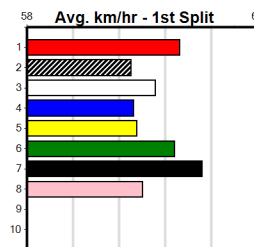

MELBOURNE CONTAINER CENTRE (300+

Distance: 460m, Race Type: Grade 5, Total Prizemoney: $1,530
1st: $1,000, 2nd: $320, 3rd: $160, 4th: $50

Watchdog Tips:

Bet:

Table with columns: Form Box, Wgt, Dist, Track, Date, Time, BON, Margin, 1st/2nd (Time), PIR, Checked, Comment, WR, Split 1, S/P, Grade

MADDIE ODD SOCK [5]
BK Dog Nov-20
Sire: ZAMBORA BROCKIE Dam: CELEBRITY
Trainer: Simone Fisher (Lara)
Winning Distances: < 300m (0) 300 - 399m (0) 400 - 499m (5) 500 - 599m (5) 600 - 699m (0) > 700m (0)
Box History table and Prize Best Starts table included.

ABRAXAS BALE (NSW)[5]
BD Dog Apr-22
Sire: CHRISTO BALE Dam: DYNA ROMY
Trainer: Samantha Grenfell (Anakie)
Winning Distances: < 300m (0) 300 - 399m (1) 400 - 499m (1) 500 - 599m (1) 600 - 699m (0) > 700m (0)
Box History table and Prize Best Starts table included.

MIGHTY THANOS [5]
BK Dog Mar-20
Sire: MY REDEEMER Dam: ANGEL DASH
Trainer: Ronald Fisher (Lara)
Winning Distances: < 300m (0) 300 - 399m (3) 400 - 499m (7) 500 - 599m (2) 600 - 699m (0) > 700m (0)
Box History table and Prize Best Starts table included.

SMOKIN' ARROW [5]
F Dog Dec-20
Sire: COSMIC RUMBLE Dam: MOSSY GIRL
Trainer: Kevin Quinn (Cundare North)
Winning Distances: < 300m (0) 300 - 399m (0) 400 - 499m (8) 500 - 599m (0) 600 - 699m (0) > 700m (0)
Box History table and Prize Best Starts table included.

ARTIFICIAL BLUE [5]
BE Dog Dec-20
Sire: RAW ABILITY Dam: DUBOVKA
Trainer: Calum Blake (Simson)
Winning Distances: < 300m (0) 300 - 399m (2) 400 - 499m (9) 500 - 599m (5) 600 - 699m (0) > 700m (0)
Box History table and Prize Best Starts table included.

1

2

3

4

5