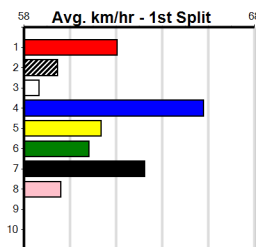

THE BECKLEY CENTRE GEELONG (300+

Distance: 400m, Race Type: Maiden, Total Prizemoney: $1,530
1st: $1,000, 2nd: $320, 3rd: $160, 4th: $50

Watchdog Tips:

Bet:

Form Box	Wgt	Dist	Track	Date	Time	BON	Margin	1st/2nd (Time)	PIR	Checked	Comment	WR	Split 1	S/P	Grade

1

JACKPOT CASH [M]

WBD Dog Jan-23 Sire: AUSSIE INFRARED Dam: MAGIC LANTERN
Owner(s): H Hose Trainer: Cody Hose (Lara)
Winning Distances: < 300m (0) 300 - 399m (0) 400 - 499m (0) 500 - 599m (0) 600 - 699m (0) > 700m (0)
Winning Weights:

8th (7)	26.6	400	GEL	R1	13-Sep-24	24.42	22.65	22.00 MORE BEER PLEASE (22.91)	S/88	9.14	$37.20 M
6th (7)	26.6	400	GEL	R1	27-Sep-24	23.44	22.22	9.00L WHO MADE YOU (22.83)	M/56	8.72	$47.50 M
8th (3)	26.8	390	WBL	R1	07-Oct-24	23.79	22.32	15.00 ZIPPING VELMA (22.75)	M/47	9.03	$21.30 M
6th (3)	27.3	390	WBL	R1	14-Oct-24	23.33	22.43	7.00L ERNIE DEEDS (22.85)	M/55	9.16	$23.70 M

Last 3 wins NOT included above

Box History

Bx	1st	2nd	3rd	4th	5th	6th	7th	8th
1								
2								
3						1		1
4								
5								
6								
7						1		1
8								

Prize		$0.00
Best	23.44(7)-27/9/24	
Starts	4-0-0-0	
Trk/Dts	2-0-0-0	
APM	0	

2

THAT'S MY RUG [M]

BK Bitch Apr-22 Sire: FERAL FRANKY Dam: WONDER MISS
Owner(s): NEWOB (SYN), J Bowen, S Bowen, K Bowen, C Bowen Trainer: Suzanne Mannion (Gordon)
Winning Distances: < 300m (0) 300 - 399m (0) 400 - 499m (0) 500 - 599m (0) 600 - 699m (0) > 700m (0)
Winning Weights:

6th (1)	24.1	390	BAL	R3	10-Jul-24	23.69	21.82	20.00 DAYS OF ROSES (22.34)	M/66	9.07	$8.90 M
5th (1)	25.1	390	BAL	R1	14-Aug-24	23.30	21.94	10.00 ASTON TAFARI (22.63)	M/55	8.85	$19.40 M
5th (2)	25.2	425	BEN	R1	21-Aug-24	25.34	24.10	11.00 COCONUT CARTER (24.61)	M/766	7.01	$25.80 M
8th (6)	25.4	390	BAL	R1	02-Sep-24	24.07	22.64	17.00 RING RING (22.90)	M/58	8.96	$12.80 M
7th (5)	25.7	390	BAL	R2	09-Sep-24	23.86	22.01	18.00 BOMB KIRK (22.64)	M/76	8.97	$90.50 T3-M
5th (2)	25.6	400	GEL	R2	17-Sep-24	23.69	22.79	6.50L CRYPTO PRINCESS (23.25)	Q/54	8.92	$22.50 M
8th (3)	25.4	400	GEL	R1	01-Oct-24	24.09	22.76	19.00 PAW MADDOX (22.78)	M/77	8.70	$47.90 M

Last 3 wins NOT included above

Box History

Bx	1st	2nd	3rd	4th	5th	6th	7th	8th
1					1	1		
2					2			
3								1
4								
5							1	
6								1
7								
8								

Prize		$0.00
Best	23.69(2)-17/9/24	
Starts	7-0-0-0	
Trk/Dts	2-0-0-0	
APM	0	

3

WHISKY MACH [M]

BD Dog Feb-22 Sire: WHISKEY RIOT Dam: LONNIE MACH
Owner(s): C Baker Trainer: Colin Baker (Lara)
Winning Distances: < 300m (0) 300 - 399m (0) 400 - 499m (0) 500 - 599m (0) 600 - 699m (0) > 700m (0)
Winning Weights:

8th (8)	35.0	400	GEL	R2	30-Aug-24	24.31	22.46	22.00 WHITNEY GIRL (22.83)	S/88	9.32	$18.70 M
6th (4)	35.1	400	GEL	R2	27-Sep-24	23.99	22.22	19.00 LIGHTNING RANGE (22.70)	S/66	9.06	$45.80 M
7th (7)	34.7	300	HVL	R1	02-Oct-24	18.37	16.91	15.00 ASTON HONCHO (17.34)	S/7	4.38	$25.10 M

Last 3 wins NOT included above

Box History

Bx	1st	2nd	3rd	4th	5th	6th	7th	8th
1								
2								
3								
4						1		
5								
6								
7							1	
8								1

Prize		$0.00
Best	23.99(4)-27/9/24	
Starts	3-0-0-0	
Trk/Dts	2-0-0-0	
APM	0