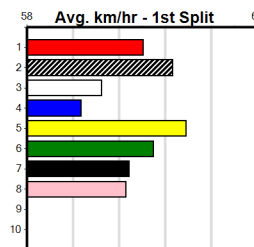

SPORTSBET GREEN TICKS (300+ RANK)

Distance: 400m, Race Type: Grade 6, Total Prizemoney: $1,530
1st: $1,000, 2nd: $320, 3rd: $160, 4th: $50

Watchdog Tips: [ ] [ ] [ ] [ ] Bet: [ ]

Form Box Wgt Dist Track Date Time BON Margin 1st/2nd (Time) PIR Checked Comment W/R Split 1 S/P Grade

MR. BOOT BOOT [6]
WBK Dog Apr-22 Sire: KEYBOW Dam: ALVIRA
Owner(s): J Farrugia
Trainer: John Frewin (Anakie)
Winning Distances: < 300m (0) 300 - 399m (0) 400 - 499m (2) 500 - 599m (0) 600 - 699m (0) > 700m (0)
Winning Weights: 32.0(2)
8th (7) 32.0 390 WBL R9 12-Aug-24 23.69 22.25 20.00 WAIRUA'S WAY (22.34) S/88 . . . VO . 9.35 $9.40 7
7th (6) 31.9 390 BAL R12 23-Aug-24 23.07 22.19 13.00 ASTON KING (22.19) S/87 . . . . . 8.99 $59.90 7
7th (5) 32.0 400 GEL R9 03-Sep-24 23.82 22.31 14.00 BOMBARDA MAXIMA (22.85) S/86 . . . SW . 8.93 $119.40 7
1st (7) 32.0 400 GEL R11 17-Sep-24 23.16 22.79 1.25L AVERAGE JOE (23.25) S/22 . . . . . 8.65 $6.00 7
4th (8) 32.0 390 WBL R3 23-Sep-24 22.97 22.47 5.00L STEP ON AIR (22.63) M/54 . . . . . 8.89 $23.80 6G
6th (8) 32.0 400 GEL R11 01-Oct-24 23.67 22.76 7.00L MAGGIE PARKER (23.19) S/88 . . . . . 8.86 $21.60 6G
8th (4) 31.5 390 WBL R10 07-Oct-24 23.37 22.32 12.00 FORGOTTEN TIME (22.58) M/58 . . . . . 9.08 $36.10 6G
3rd (2) 32.0 390 WBL R11 14-Oct-24 23.19 22.43 8.50L ELITE HEAT (22.61) M/23 . . . SW . 8.80 $51.20 6G
Last 3 wins NOT included above
1st (1) 32.0 400 GEL R2 23-Apr-24 22.74 22.56 4.25L FANCY VANESSA (23.03) M/11 . . . SW . 8.50 $33.40 M

Box History
Bx 1st 2nd 3rd 4th 5th 6th 7th 8th
1 1 1 2 1 1 1 1
2 3 1 1 1 1 1 1
3 1 1 1 1 1 1 1
4 1 1 1 1 1 1 1
5 1 1 1 1 1 1 1
6 1 1 1 1 1 1 1
7 1 1 1 1 1 1 1
8 1 1 1 1 1 1 1
Prize Best $2850.00
Starts 22.74(1)-23/4/24
Trk/Dts 27-2-1-3
APM 12-2-1-1
1762

RIVERDALE TURBO [6]
BK Dog Aug-21 Sire: FERNANDO BALE Dam: CRUISING BETTY
Owner(s): RIVERDALE (SYN), M Abela, I Green, C Abela
Trainer: Cathrine Abela (Little River)
Winning Distances: < 300m (0) 300 - 399m (0) 400 - 499m (2) 500 - 599m (0) 600 - 699m (0) > 700m (0)
Winning Weights: 32.8(1) 33.3(1)
5th (5) 33.6 400 GEL R10 03-Aug-24 23.66 22.64 9.00L SHE'S WIRED (23.04) Q/44 . . . . . 8.99 $36.10 7
3= (7) 33.9 400 GEL R9 13-Aug-24 23.13 22.63 7.50L STIPULATED (22.63) Q/34 . . . . . 8.51 $52.90 7
5th (4) 33.5 390 BAL R3 18-Aug-24 23.00 22.21 5.50L FAST LEGS (22.62) M/54 . . . . . 8.59 $102.80 T3-7
7th (2) 33.7 400 GEL R9 27-Aug-24 23.35 22.57 7.50L MAGGIE PARKER (22.86) M/46 . . . . . 8.64 $44.90 7
1st (4) 33.3 400 GEL R10 03-Sep-24 22.99 22.31 2.50L SHANLYN ROVER (23.16) Q/11 . . . . . 8.48 $5.70 7
5th (8) 33.1 400 GEL R12 17-Sep-24 23.63 22.79 12.00 STIPULATED (22.84) S/75 . . . . . 8.97 $8.50 6G
5th (3) 33.1 400 GEL R11 01-Oct-24 23.62 22.76 6.50L MAGGIE PARKER (23.19) Q/45 . . . . . 8.68 $16.50 6G
3rd (3) 33.2 400 GEL R11 08-Oct-24 23.48 22.73 2.25L SILENT WHISPER (23.33) M/13 . . . . . 8.53 $26.30 X67
Last 3 wins NOT included above
1st (2) 32.8 400 GEL R9 23-Apr-24 23.00 22.56 2.00L FLYING BESSIE (23.12) Q/11 . . . W 8.48 $9.50 M

Box History
Bx 1st 2nd 3rd 4th 5th 6th 7th 8th
1 1 1 2 1 1 1 1
2 1 1 1 1 1 1 1
3 1 1 1 1 1 1 1
4 1 1 1 1 1 1 1
5 1 1 1 1 1 1 1
6 1 1 1 1 1 1 1
7 1 1 1 1 1 1 1
8 1 1 1 1 1 1 1
Prize Best $3675.00
Starts 22.99(4)-3/9/24
Trk/Dts 35-2-1-8
APM 33-2-1-8
1907