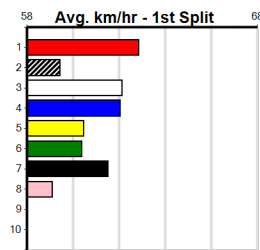

MERV JENNINGS SIGNS (300+ RANK)

Distance: 460m, Race Type: Mixed 6/7, Total Prizemoney: $1,530
1st: $1,000, 2nd: $320, 3rd: $160, 4th: $50

Watchdog Tips:

Bet:

Form Box Wgt Dist Track Date Time BON Margin 1st/2nd (Time) PIR Checked Comment WR Split 1 S/P Grade

AGON CAMEL [7]
Owner(s): J Blake
Trainer: Jazmyn Blake (Simson)
Winning Distances: < 300m (0) 300 - 399m (0) 400 - 499m (1) 500 - 599m (0) 600 - 699m (0) > 700m (0)
Box History table and Prize Best Starts Trk/Dts APM summary.

URANO BALE (NSW)[6]
Owner(s): L Harris
Trainer: Luke Harris (Devon Meadows)
Winning Distances: < 300m (0) 300 - 399m (1) 400 - 499m (1) 500 - 599m (0) 600 - 699m (0) > 700m (0)
Box History table and Prize Best Starts Trk/Dts APM summary.

IZAKAYA LAD [6]
Owner(s): A Lie
Trainer: Jason Sharp (Lara)
Winning Distances: < 300m (0) 300 - 399m (1) 400 - 499m (1) 500 - 599m (0) 600 - 699m (0) > 700m (0)
Box History table and Prize Best Starts Trk/Dts APM summary.

MY BRO WHO [7]
Owner(s): N Lavelle
Trainer: Neil Lavelle (Altona Meadows)
Winning Distances: < 300m (0) 300 - 399m (1) 400 - 499m (0) 500 - 599m (0) 600 - 699m (0) > 700m (0)
Box History table and Prize Best Starts Trk/Dts APM summary.

PAW HARRIS [7]
Owner(s): B Wheeler
Trainer: Correy Grenfell (Anakie)
Winning Distances: < 300m (0) 300 - 399m (1) 400 - 499m (0) 500 - 599m (0) 600 - 699m (0) > 700m (0)
Box History table and Prize Best Starts Trk/Dts APM summary.