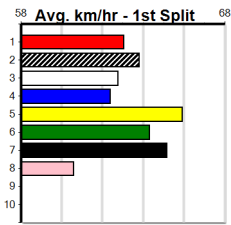

ASTON NETWORK (4) showed early speed in his good win here 2 starts back and he may only need to step on terms to salute again. WELLERMAN (2) can race on the speed from the outset here and he looks like a big danger.

Watchdog Tips: **4** **2** **5** **6** Bet: **Win 4**