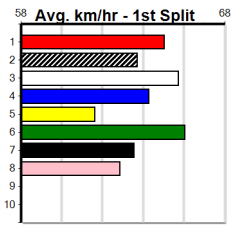

Shepparton

SHEPPARTON RACE 13 (300+ RANK)

13 (E1)

Distance: 390m, Race Type: Grade 5, Total Prizemoney: \$1,530
1st: \$1,000, 2nd: \$320, 3rd: \$160, 4th: \$50

2:18PM

(VIC time)

TWILIGHT SOFIA (3) can come out running in her races and she could prove hard to catch if she can lead in this. KANJI QUEBEC (5) can show a good turn of foot once balanced and he looks like the main danger here.