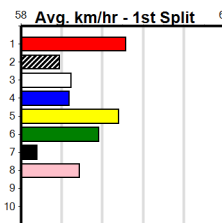

Shepparton

13 RACES TODAY (300+ RANK)

Distance: 390m, Race Type: Maiden, Total Prizemoney: $1,530
1st: $1,000, 2nd: $320, 3rd: $160, 4th: $50

1

10:27AM

(VIC time)

REDBACK EXPRESS (4) produced a smart Ballarat placing 3 starts back and he may be hard to hold out with any luck in this. RIVER GEORGE (6) recorded a handy last start placing and he may be prominent throughout here.

Watchdog Tips:

4

6

5

1

Bet:

Win 4