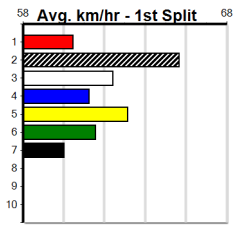

Shepparton

ELITE COLLARS AND LEADS (300+ RANK)

Distance: 450m, Race Type: Maiden, Total Prizemoney: \$1,530
1st: \$1,000, 2nd: \$320, 3rd: \$160, 4th: \$50

3

11:03AM

(VIC time)

TWILIGHT TORI (2) can set the tempo soon after box rise in this and she could prove hard to catch if she finds the arm early. MEPUNGA PEARL (3) can race in a forward position throughout in this and she looks like the main danger here.